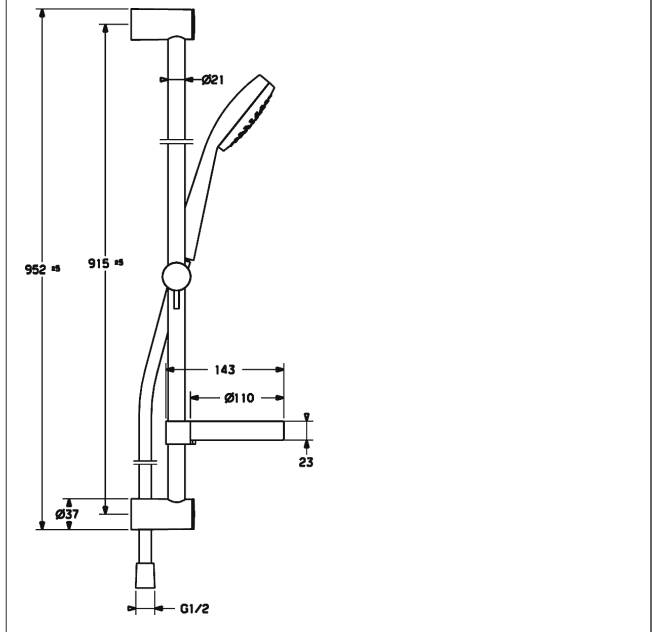

HANSAUNITA
bath renovation set
 with HANSAVIVA wall bar set 900 mm (4415 0130)

Description

HANSAUNITA
 bath renovation set
 with HANSAVIVA wall bar set 900 mm (4415 0130)

flow rate: 12 l/min, at 3 bar hydraulic pressure

- consisting of:
- HANSAUNITA
- thermostatic bath faucet, DN 15 (G1 /2)
- for wall-mounting
- with protection against scalding
- body: DR brass (MS 63)
- THERMO COOL - function
- operating handles
- volume valve with ceramic discs
- water rate economy button
- safety stop against scalding at 38°C
- HANSAVIVA hand shower, 100 mm
- (-) 3-spray
- without eccentric connections
- strainer and backflow preventer in connections
- protected against back-flow in domestic use (according to DIN EN 1717)

Model	Item No.	
chrome	48372031	

Product Image

Product Drawing

Product Drawing

Product Drawing

Related Products

Image:	Description:	Model / Item No.:
	<p>HANSAUNITA thermostatic bath faucet, DN 15 (G1 /2)</p> <p>for wall-mounting with protection against scalding</p>	<p>chrome 58372001</p>
	<p>HANSAVIVA wall bar set 900 mm</p> <p>length can be shortened</p>	<p>chrome 44150130</p>