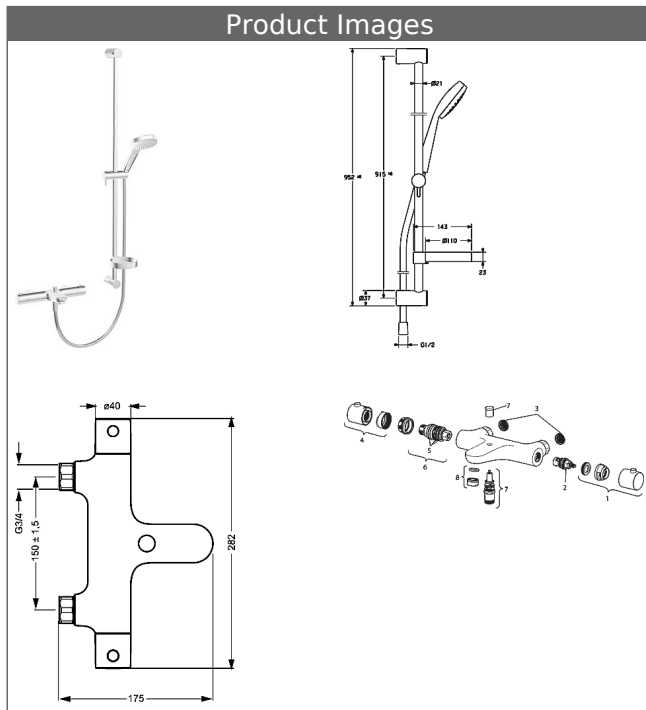

HANSAUNITA
bath renovation set
 with HANSAVIVA wall bar set 900 mm (4415 0130)

Description

HANSAUNITA
 bath renovation set
 with HANSAVIVA wall bar set 900 mm (4415 0130)

flow rate: 12 l/min, at 3 bar hydraulic pressure

- consisting of:
- HANSAUNITA
- thermostatic bath faucet, DN 15 (G1 /2)
- for wall-mounting
- with protection against scalding
- body: DR brass (MS 63)
- THERMO COOL - function
- operating handles
- volume valve with ceramic discs
- water rate economy button
- safety stop against scalding at 38°C
- HANSAVIVA hand shower, 100 mm
- (-) 3-spray
- without eccentric connections
- strainer and backflow preventer in connections
- protected against back-flow in domestic use (according to DIN EN 1717)

Model	Item No.	
chrome	48372031	

Product Image

Product Drawing

Product Drawing

Product Drawing

Related Products

Image:	Description:	Model / Item No.:
	<p>HANSAUNITA thermostatic bath faucet, DN 15 (G1 /2)</p> <p>for wall-mounting with protection against scalding</p>	<p>chrome 58372001</p>
	<p>HANSAVIVA wall bar set 900 mm</p> <p>length can be shortened</p>	<p>chrome 44150130</p>