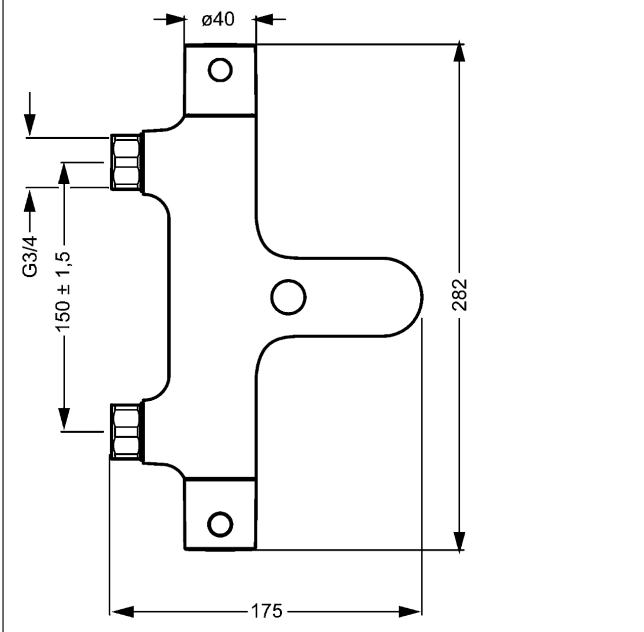

HANSAUNITA
bath renovation set
 with HANSAVIVA wall bar set 900 mm (4415 0130)

Description

HANSAUNITA
 bath renovation set
 with HANSAVIVA wall bar set 900 mm (4415 0130)

flow rate: 12 l/min, at 3 bar hydraulic pressure

- consisting of:
- HANSAUNITA
- thermostatic bath faucet, DN 15 (G1 /2)
- for wall-mounting
- with protection against scalding
- body: DR brass (MS 63)
- THERMO COOL - function
- operating handles
- volume valve with ceramic discs
- water rate economy button
- safety stop against scalding at 38°C
- HANSAVIVA hand shower, 100 mm
- (-) 3-spray
- without eccentric connections
- strainer and backflow preventer in connections
- protected against back-flow in domestic use (according to DIN EN 1717)

Model	Item No.	
chrome	48372031	

Product Image

Product Drawing

Product Drawing

Product Drawing

Related Products

Image:	Description:	Model / Item No.:
	<p>HANSAUNITA thermostatic bath faucet, DN 15 (G1 /2)</p> <p>for wall-mounting with protection against scalding</p>	<p>chrome 58372001</p>
	<p>HANSAVIVA wall bar set 900 mm</p> <p>length can be shortened</p>	<p>chrome 44150130</p>