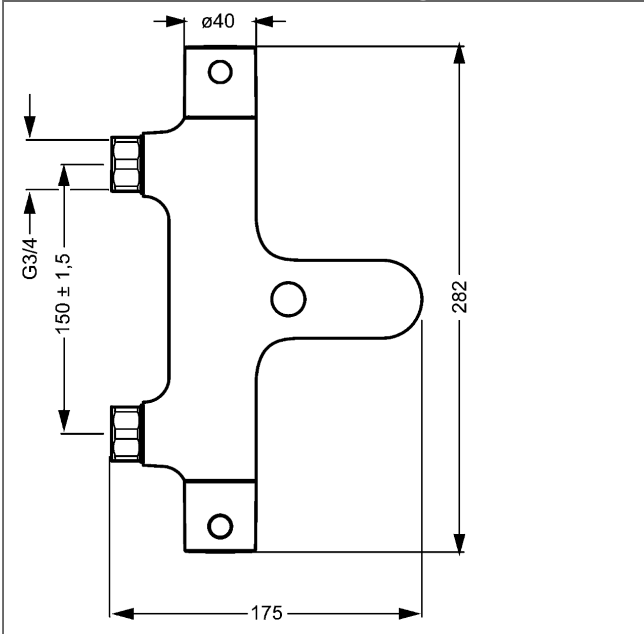

HANSAUNITA
bath renovation set
 with HANSAVIVA wall bar set 900 mm (4415 0130)

Description

HANSAUNITA
 bath renovation set
 with HANSAVIVA wall bar set 900 mm (4415 0130)

flow rate: 12 l/min, at 3 bar hydraulic pressure

- consisting of:
- HANSAUNITA
- thermostatic bath mixer, DN 15 (G1 /2)
- for wall-mounting
- with protection against scalding
- body: DR brass (MS 63)
- THERMO COOL - function
- operating handles
- volume valve with ceramic discs
- water rate economy button
- safety stop against scalding at 38°C
- HANSAVIVA hand shower, 100 mm
- (-) 3-spray
- without eccentric connections
- strainer and backflow preventer in connections
- protected against back-flow in domestic use (according to DIN EN 1717)

Model	Item No.	
chrome	48372031	

Product Image

Product Drawing

Product Drawing

Product Drawing

Related Products

Image:	Description:	Model / Item No.:
	<p>HANSAUNITA thermostatic bath mixer, DN 15 (G1 /2)</p> <p>for wall-mounting with protection against scalding</p>	<p>chrome 58372001</p>
	<p>HANSAVIVA wall bar set 900 mm</p> <p>length can be shortened</p>	<p>chrome 44150130</p>