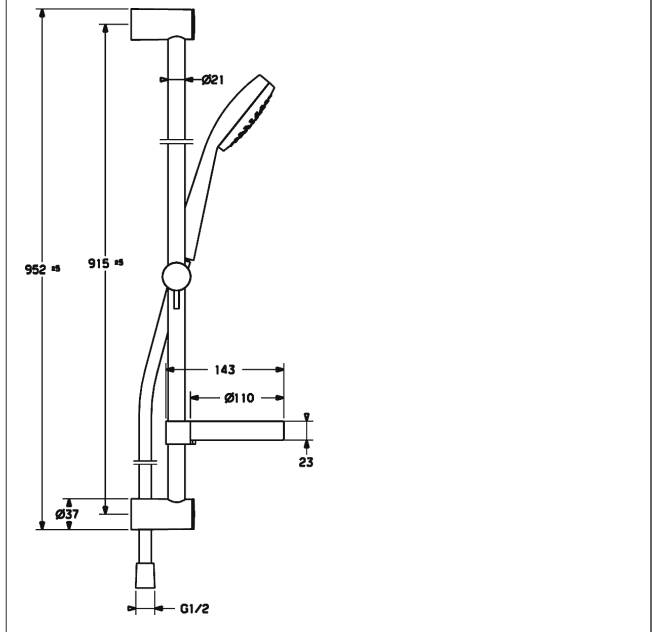

**HANSAUNITA**  
**bath renovation set**  
 with HANSAVIVA wall bar set 900 mm (4415 0130)

**Description**

HANSAUNITA  
 bath renovation set  
 with HANSAVIVA wall bar set 900 mm (4415 0130)

flow rate: 12 l/min, at 3 bar hydraulic pressure

- consisting of:
- HANSAUNITA
- thermostatic bath faucet, DN 15 (G1 /2)
- for wall-mounting
- with protection against scalding
- body: DR brass (MS 63)
- THERMO COOL - function
- operating handles
- volume valve with ceramic discs
- water rate economy button
- safety stop against scalding at 38°C
- HANSAVIVA hand shower, 100 mm
- (-) 3-spray
- without eccentric connections
- strainer and backflow preventer in connections
- protected against back-flow in domestic use (according to DIN EN 1717)

Model	Item No.	
chrome	48372031	

Product Image

Product Drawing

Product Drawing

Product Drawing

Related Products

Image:	Description:	Model / Item No.:
	<p><b>HANSAUNITA</b>  <b>thermostatic bath faucet, DN 15 (G1 /2)</b></p> <p>for wall-mounting  with protection against scalding</p>	<p>chrome  58372001</p>
	<p><b>HANSAVIVA</b>  <b>wall bar set 900 mm</b></p> <p>length can be shortened</p>	<p>chrome  44150130</p>