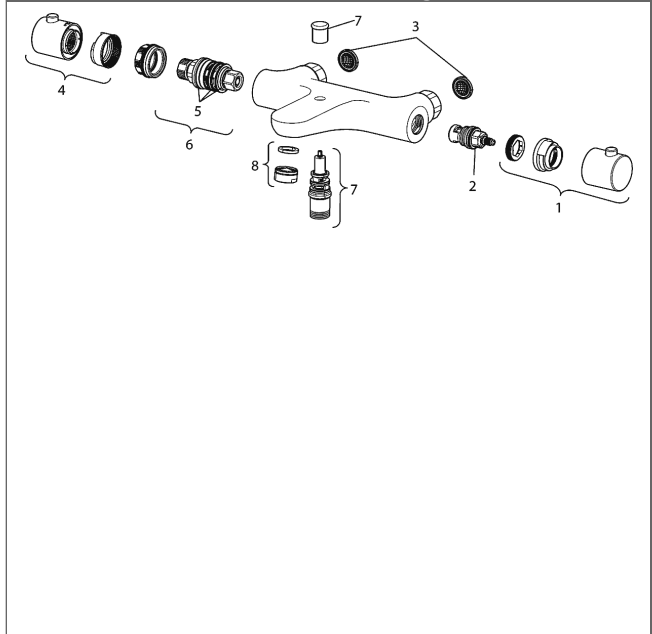

**HANSAUNITA**  
**bath renovation set**  
 with HANSAVIVA wall bar set 900 mm (4415 0130)

**Description**

HANSAUNITA  
 bath renovation set  
 with HANSAVIVA wall bar set 900 mm (4415 0130)

flow rate: 12 l/min, at 3 bar hydraulic pressure

- consisting of:
- HANSAUNITA
- thermostatic bath faucet, DN 15 (G1 /2)
- for wall-mounting
- with protection against scalding
- body: DR brass (MS 63)
- THERMO COOL - function
- operating handles
- volume valve with ceramic discs
- water rate economy button
- safety stop against scalding at 38°C
- HANSAVIVA hand shower, 100 mm
- (-) 3-spray
- without eccentric connections
- strainer and backflow preventer in connections
- protected against back-flow in domestic use (according to DIN EN 1717)

Model	Item No.	
chrome	48372031	

Product Image

Product Drawing

Product Drawing

Product Drawing

Related Products

Image:	Description:	Model / Item No.:
	<p><b>HANSAUNITA</b>  <b>thermostatic bath faucet, DN 15 (G1 /2)</b></p> <p>for wall-mounting  with protection against scalding</p>	<p>chrome  58372001</p>
	<p><b>HANSAVIVA</b>  <b>wall bar set 900 mm</b></p> <p>length can be shortened</p>	<p>chrome  44150130</p>