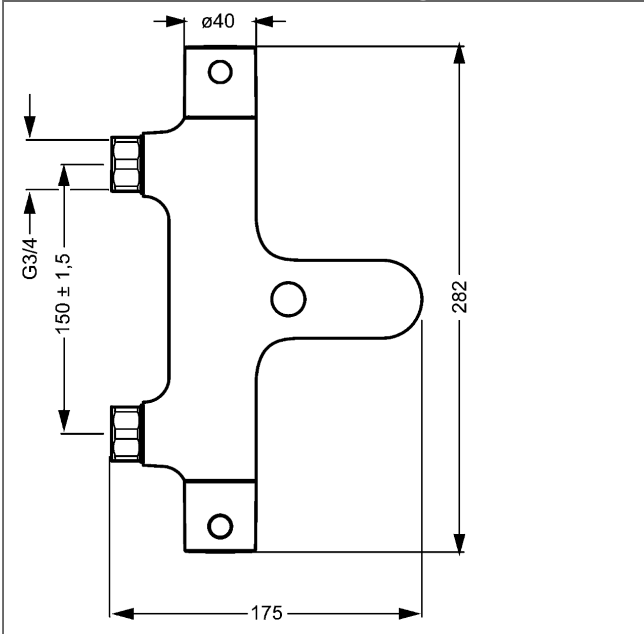

HANSAUNITA
bath renovation set
 with HANSAVIVA wall bar set 900 mm (4415 0130)

Description

HANSAUNITA
 bath renovation set
 with HANSAVIVA wall bar set 900 mm (4415 0130)

flow rate: 12 l/min, at 3 bar hydraulic pressure

- consisting of:
- HANSAUNITA
- thermostatic bath faucet, DN 15 (G1 /2)
- for wall-mounting
- with protection against scalding
- body: DR brass (MS 63)
- THERMO COOL - function
- operating handles
- volume valve with ceramic discs
- water rate economy button
- safety stop against scalding at 38°C
- HANSAVIVA hand shower, 100 mm
- (-) 3-spray
- without eccentric connections
- strainer and backflow preventer in connections
- protected against back-flow in domestic use (according to DIN EN 1717)

Model	Item No.	
chrome	48372031	

Product Image

Product Drawing

Product Drawing

Product Drawing

Related Products

Image:	Description:	Model / Item No.:
	<p>HANSAUNITA thermostatic bath faucet, DN 15 (G1 /2)</p> <p>for wall-mounting with protection against scalding</p>	<p>chrome 58372001</p>
	<p>HANSAVIVA wall bar set 900 mm</p> <p>length can be shortened</p>	<p>chrome 44150130</p>