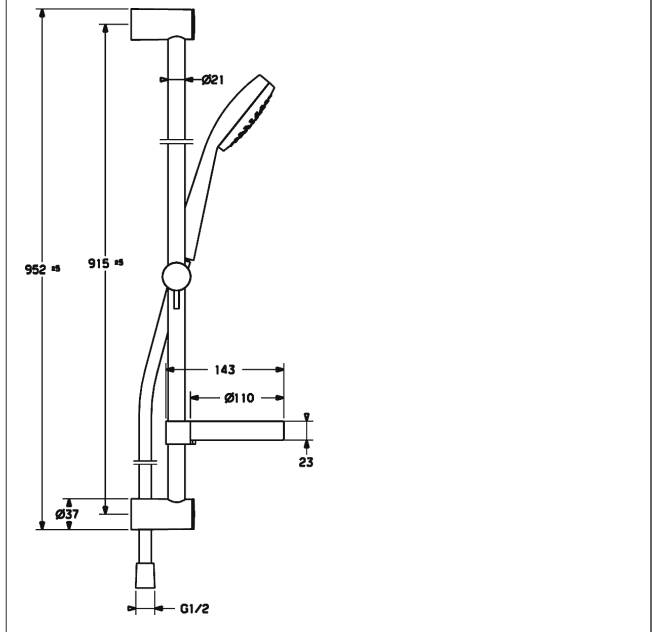

HANSAUNITA
bath renovation set
 with HANSAVIVA wall bar set 900 mm (4415 0130)

Description

HANSAUNITA
 bath renovation set
 with HANSAVIVA wall bar set 900 mm (4415 0130)

flow rate: 12 l/min, at 3 bar hydraulic pressure

- consisting of:
- HANSAUNITA
- thermostatic bath mixer, DN 15 (G1 /2)
- for wall-mounting
- with protection against scalding
- body: DR brass (MS 63)
- THERMO COOL - function
- operating handles
- volume valve with ceramic discs
- water rate economy button
- safety stop against scalding at 38°C
- HANSAVIVA hand shower, 100 mm
- (-) 3-spray
- without eccentric connections
- strainer and backflow preventer in connections
- protected against back-flow in domestic use (according to DIN EN 1717)

Model	Item No.	
chrome	48372031	

Product Image

Product Drawing

Product Drawing

Product Drawing

Related Products

Image:	Description:	Model / Item No.:
	<p>HANSAUNITA thermostatic bath mixer, DN 15 (G1 /2)</p> <p>for wall-mounting with protection against scalding</p>	<p>chrome 58372001</p>
	<p>HANSAVIVA wall bar set 900 mm</p> <p>length can be shortened</p>	<p>chrome 44150130</p>