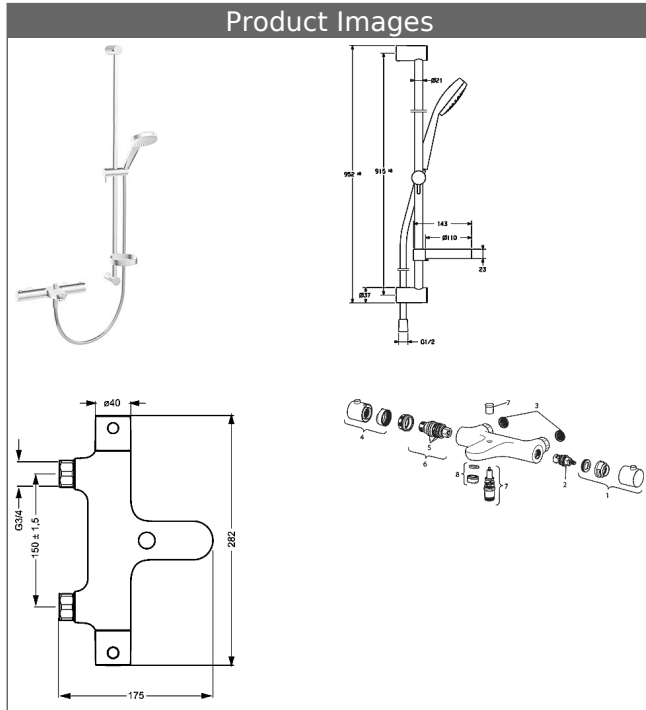

**HANSAUNITA**  
**bath renovation set**  
 with HANSAVIVA wall bar set 900 mm (4415 0130)

**Description**

HANSAUNITA  
 bath renovation set  
 with HANSAVIVA wall bar set 900 mm (4415 0130)

flow rate: 12 l/min, at 3 bar hydraulic pressure

- consisting of:
- HANSAUNITA
- thermostatic bath faucet, DN 15 (G1 /2)
- for wall-mounting
- with protection against scalding
- body: DR brass (MS 63)
- THERMO COOL - function
- operating handles
- volume valve with ceramic discs
- water rate economy button
- safety stop against scalding at 38°C
- HANSAVIVA hand shower, 100 mm
- (-) 3-spray
- without eccentric connections
- strainer and backflow preventer in connections
- protected against back-flow in domestic use (according to DIN EN 1717)

Model	Item No.	
chrome	48372031	

Product Image

Product Drawing

Product Drawing

Product Drawing

Related Products

Image:	Description:	Model / Item No.:
	<p><b>HANSAUNITA</b>  <b>thermostatic bath faucet, DN 15 (G1 /2)</b></p> <p>for wall-mounting  with protection against scalding</p>	<p>chrome  58372001</p>
	<p><b>HANSAVIVA</b>  <b>wall bar set 900 mm</b></p> <p>length can be shortened</p>	<p>chrome  44150130</p>