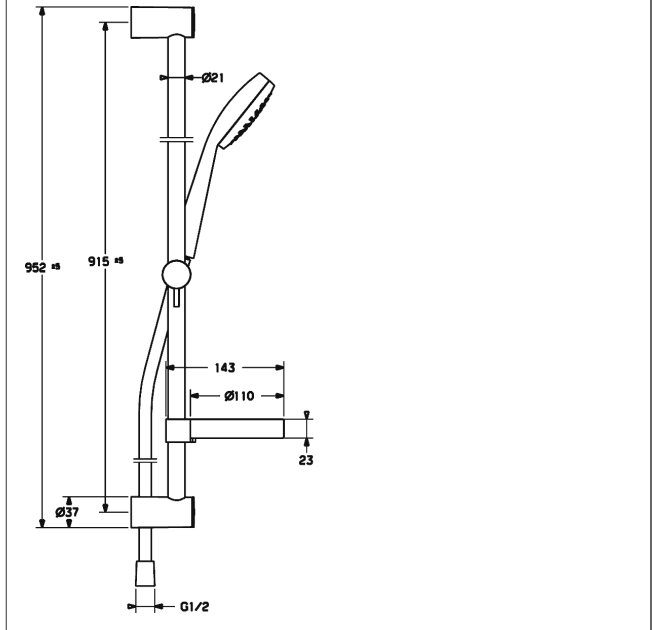

HANSAUNITA
bath renovation set
 with HANSAVIVA wall bar set 900 mm (4415 0130)

Description

HANSAUNITA
 bath renovation set
 with HANSAVIVA wall bar set 900 mm (4415 0130)

flow rate: 12 l/min, at 3 bar hydraulic pressure

- consisting of:
- HANSAUNITA
- thermostatic bath faucet, DN 15 (G1 /2)
- for wall-mounting
- with protection against scalding
- body: DR brass (MS 63)
- THERMO COOL - function
- operating handles
- volume valve with ceramic discs
- water rate economy button
- safety stop against scalding at 38°C
- HANSAVIVA hand shower, 100 mm
- (-) 3-spray
- without eccentric connections
- strainer and backflow preventer in connections
- protected against back-flow in domestic use (according to DIN EN 1717)

Model	Item No.	
chrome	48372031	

Product Image

Product Drawing

Product Drawing

Product Drawing

Related Products

Image:	Description:	Model / Item No.:
	<p>HANSAUNITA thermostatic bath faucet, DN 15 (G1 /2)</p> <p>for wall-mounting with protection against scalding</p>	<p>chrome 58372001</p>
	<p>HANSAVIVA wall bar set 900 mm</p> <p>length can be shortened</p>	<p>chrome 44150130</p>