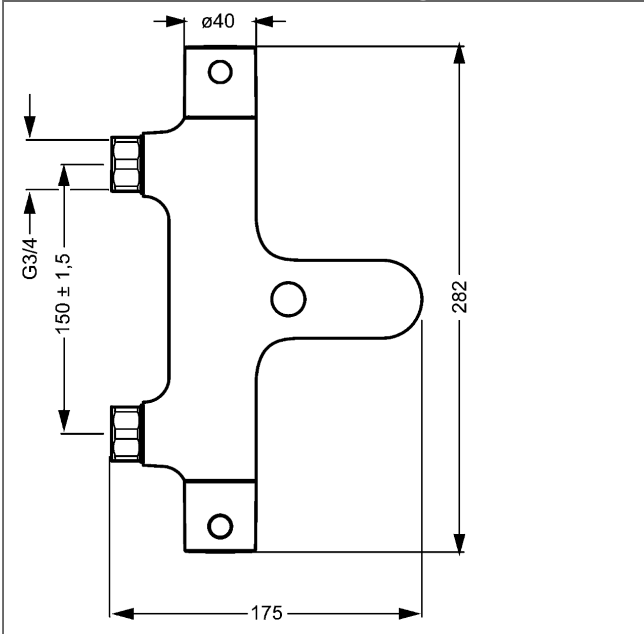

**HANSAUNITA**  
**bath renovation set**  
 with HANSAVIVA wall bar set 900 mm (4415 0130)

**Description**

HANSAUNITA  
 bath renovation set  
 with HANSAVIVA wall bar set 900 mm (4415 0130)

flow rate: 12 l/min, at 3 bar hydraulic pressure

- consisting of:
- HANSAUNITA
- thermostatic bath faucet, DN 15 (G1 /2)
- for wall-mounting
- with protection against scalding
- body: DR brass (MS 63)
- THERMO COOL - function
- operating handles
- volume valve with ceramic discs
- water rate economy button
- safety stop against scalding at 38°C
- HANSAVIVA hand shower, 100 mm
- (-) 3-spray
- without eccentric connections
- strainer and backflow preventer in connections
- protected against back-flow in domestic use (according to DIN EN 1717)

Model	Item No.	
chrome	48372031	

Product Image

Product Drawing

Product Drawing

Product Drawing

Related Products

Image:	Description:	Model / Item No.:
	<p><b>HANSAUNITA</b>  <b>thermostatic bath faucet, DN 15 (G1 /2)</b></p> <p>for wall-mounting  with protection against scalding</p>	<p>chrome  58372001</p>
	<p><b>HANSAVIVA</b>  <b>wall bar set 900 mm</b></p> <p>length can be shortened</p>	<p>chrome  44150130</p>