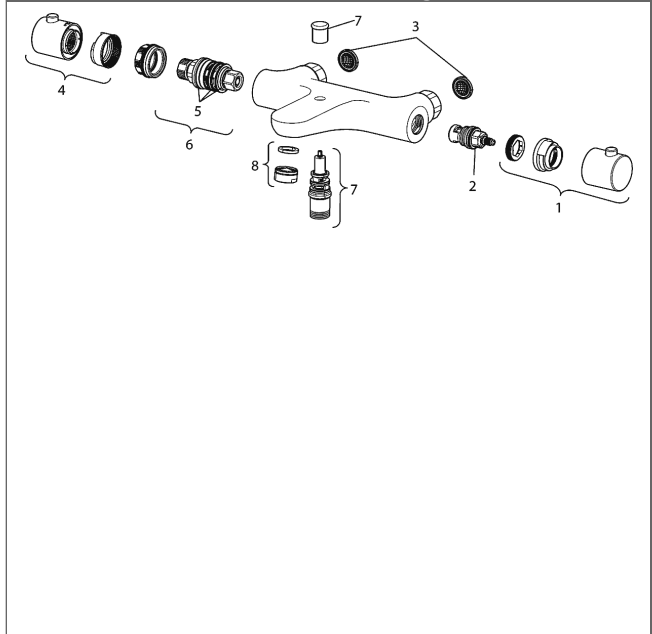

HANSAUNITA
bath renovation set
 with HANSAVIVA wall bar set 900 mm (4415 0130)

Description

HANSAUNITA
 bath renovation set
 with HANSAVIVA wall bar set 900 mm (4415 0130)

flow rate: 12 l/min, at 3 bar hydraulic pressure

- consisting of:
- HANSAUNITA
- thermostatic bath faucet, DN 15 (G1 /2)
- for wall-mounting
- with protection against scalding
- body: DR brass (MS 63)
- THERMO COOL - function
- operating handles
- volume valve with ceramic discs
- water rate economy button
- safety stop against scalding at 38°C
- HANSAVIVA hand shower, 100 mm
- (-) 3-spray
- without eccentric connections
- strainer and backflow preventer in connections
- protected against back-flow in domestic use (according to DIN EN 1717)

Model	Item No.	
chrome	48372031	

Product Image

Product Drawing

Product Drawing

Product Drawing

Related Products

Image:	Description:	Model / Item No.:
	<p>HANSAUNITA thermostatic bath faucet, DN 15 (G1 /2)</p> <p>for wall-mounting with protection against scalding</p>	<p>chrome 58372001</p>
	<p>HANSAVIVA wall bar set 900 mm</p> <p>length can be shortened</p>	<p>chrome 44150130</p>