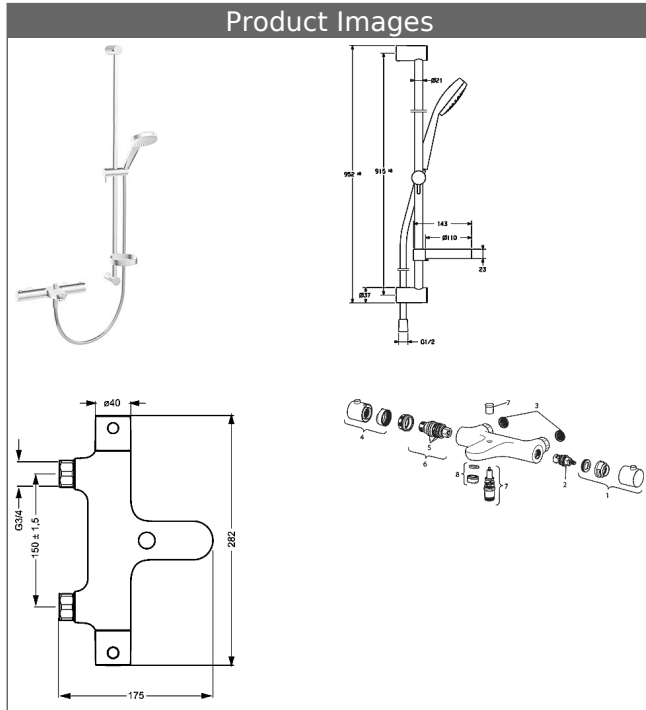

HANSAUNITA
bath renovation set
 with HANSAVIVA wall bar set 900 mm (4415 0130)

Description

HANSAUNITA
 bath renovation set
 with HANSAVIVA wall bar set 900 mm (4415 0130)

flow rate: 12 l/min, at 3 bar hydraulic pressure

- consisting of:
- HANSAUNITA
- thermostatic bath mixer, DN 15 (G1 /2)
- for wall-mounting
- with protection against scalding
- body: DR brass (MS 63)
- THERMO COOL - function
- operating handles
- volume valve with ceramic discs
- water rate economy button
- safety stop against scalding at 38°C
- HANSAVIVA hand shower, 100 mm
- (-) 3-spray
- without eccentric connections
- strainer and backflow preventer in connections
- protected against back-flow in domestic use (according to DIN EN 1717)

Model	Item No.	
chrome	48372031	

Product Image

Product Drawing

Product Drawing

Product Drawing

Related Products

Image:	Description:	Model / Item No.:
	<p>HANSAUNITA thermostatic bath mixer, DN 15 (G1 /2)</p> <p>for wall-mounting with protection against scalding</p>	<p>chrome 58372001</p>
	<p>HANSAVIVA wall bar set 900 mm</p> <p>length can be shortened</p>	<p>chrome 44150130</p>