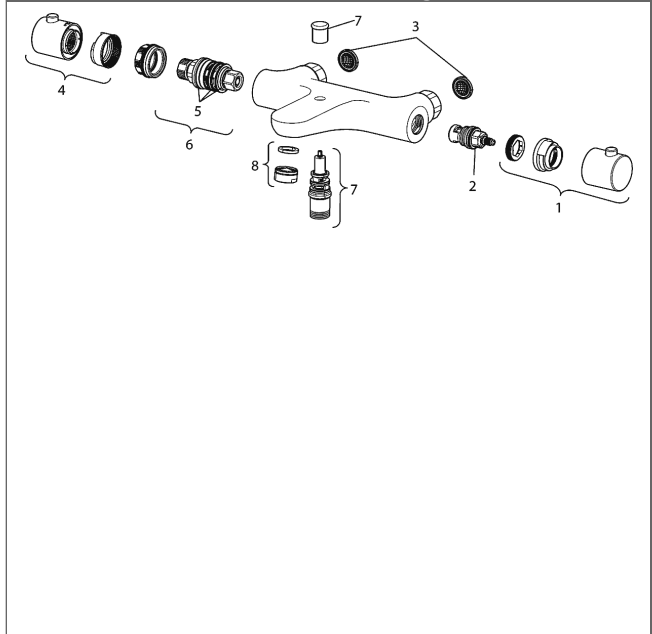

HANSAUNITA
bath renovation set
 with HANSAVIVA wall bar set 900 mm (4415 0130)

Description

HANSAUNITA
 bath renovation set
 with HANSAVIVA wall bar set 900 mm (4415 0130)

flow rate: 12 l/min, at 3 bar hydraulic pressure

- consisting of:
- HANSAUNITA
- thermostatic bath mixer, DN 15 (G1 /2)
- for wall-mounting
- with protection against scalding
- body: DR brass (MS 63)
- THERMO COOL - function
- operating handles
- volume valve with ceramic discs
- water rate economy button
- safety stop against scalding at 38°C
- HANSAVIVA hand shower, 100 mm
- (-) 3-spray
- without eccentric connections
- strainer and backflow preventer in connections
- protected against back-flow in domestic use (according to DIN EN 1717)

Model	Item No.	
chrome	48372031	

Product Image

Product Drawing

Product Drawing

Product Drawing

Related Products

Image:	Description:	Model / Item No.:
	<p>HANSAUNITA thermostatic bath mixer, DN 15 (G1 /2)</p> <p>for wall-mounting with protection against scalding</p>	<p>chrome 58372001</p>
	<p>HANSAVIVA wall bar set 900 mm</p> <p>length can be shortened</p>	<p>chrome 44150130</p>