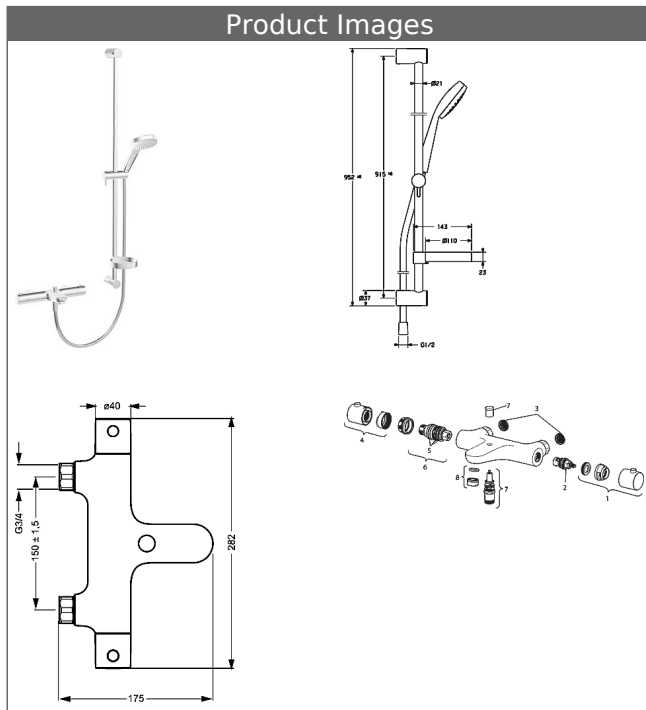

HANSAUNITA
bath renovation set
 with HANSAVIVA wall bar set 900 mm (4415 0130)

Description

HANSAUNITA
 bath renovation set
 with HANSAVIVA wall bar set 900 mm (4415 0130)

flow rate: 12 l/min, at 3 bar hydraulic pressure

- consisting of:
- HANSAUNITA
- thermostatic bath mixer, DN 15 (G1 /2)
- for wall-mounting
- with protection against scalding
- body: DR brass (MS 63)
- THERMO COOL - function
- operating handles
- volume valve with ceramic discs
- water rate economy button
- safety stop against scalding at 38°C
- HANSAVIVA hand shower, 100 mm
- (-) 3-spray
- without eccentric connections
- strainer and backflow preventer in connections
- protected against back-flow in domestic use (according to DIN EN 1717)

Model	Item No.	
chrome	48372031	

Product Image

Product Drawing

Product Drawing

Product Drawing

Related Products

Image:	Description:	Model / Item No.:
	<p>HANSAUNITA thermostatic bath mixer, DN 15 (G1 /2)</p> <p>for wall-mounting with protection against scalding</p>	<p>chrome 58372001</p>
	<p>HANSAVIVA wall bar set 900 mm</p> <p>length can be shortened</p>	<p>chrome 44150130</p>