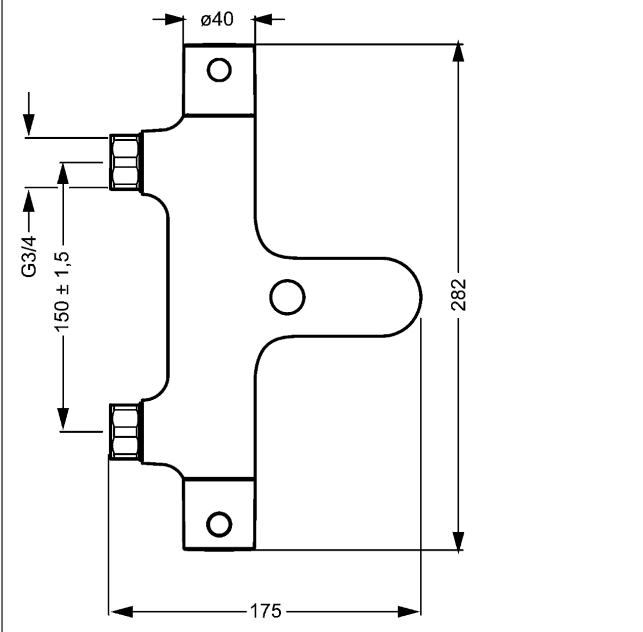

HANSAUNITA
bath renovation set
 with HANSAVIVA wall bar set 900 mm (4415 0130)

Description

HANSAUNITA
 bath renovation set
 with HANSAVIVA wall bar set 900 mm (4415 0130)

flow rate: 12 l/min, at 3 bar hydraulic pressure

- consisting of:
- HANSAUNITA
- thermostatic bath faucet, DN 15 (G1 /2)
- for wall-mounting
- with protection against scalding
- body: DR brass (MS 63)
- THERMO COOL - function
- operating handles
- volume valve with ceramic discs
- water rate economy button
- safety stop against scalding at 38°C
- HANSAVIVA hand shower, 100 mm
- (-) 3-spray
- without eccentric connections
- strainer and backflow preventer in connections
- protected against back-flow in domestic use (according to DIN EN 1717)

Model	Item No.	
chrome	48372031	

Product Image

Product Drawing

Product Drawing

Product Drawing

Related Products

Image:	Description:	Model / Item No.:
	<p>HANSAUNITA thermostatic bath faucet, DN 15 (G1 /2)</p> <p>for wall-mounting with protection against scalding</p>	<p>chrome 58372001</p>
	<p>HANSAVIVA wall bar set 900 mm</p> <p>length can be shortened</p>	<p>chrome 44150130</p>