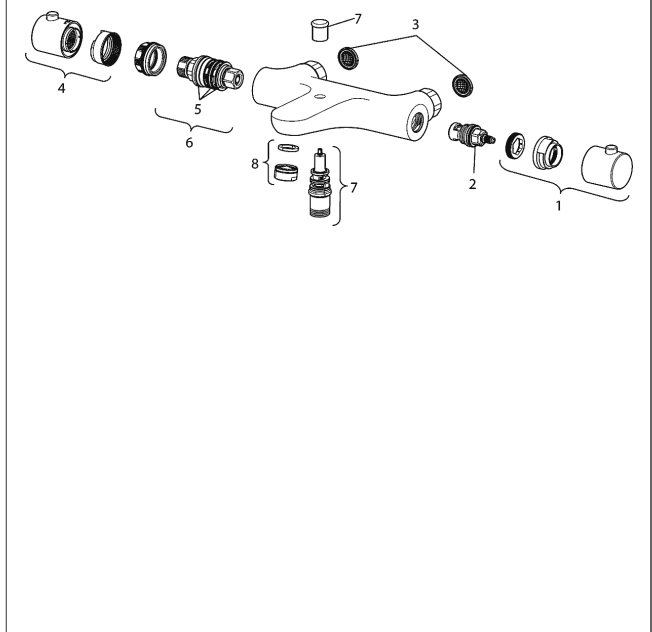

HANSAUNITA
bath renovation set
 with HANSAVIVA wall bar set 900 mm (4415 0130)

Description

HANSAUNITA
 bath renovation set
 with HANSAVIVA wall bar set 900 mm (4415 0130)

flow rate: 12 l/min, at 3 bar hydraulic pressure

- consisting of:
- HANSAUNITA
- thermostatic bath faucet, DN 15 (G1 /2)
- for wall-mounting
- with protection against scalding
- body: DR brass (MS 63)
- THERMO COOL - function
- operating handles
- volume valve with ceramic discs
- water rate economy button
- safety stop against scalding at 38°C
- HANSAVIVA hand shower, 100 mm
- (-) 3-spray
- without eccentric connections
- strainer and backflow preventer in connections
- protected against back-flow in domestic use (according to DIN EN 1717)

Model	Item No.	
chrome	48372031	

Product Image

Product Drawing

Product Drawing

Product Drawing

Related Products

Image:	Description:	Model / Item No.:
	<p>HANSAUNITA thermostatic bath faucet, DN 15 (G1 /2)</p> <p>for wall-mounting with protection against scalding</p>	<p>chrome 58372001</p>
	<p>HANSAVIVA wall bar set 900 mm</p> <p>length can be shortened</p>	<p>chrome 44150130</p>