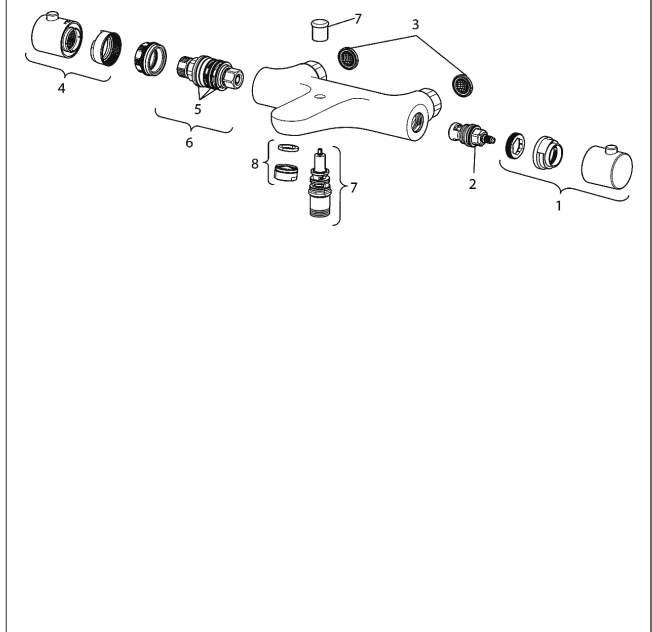

HANSAUNITA
bath renovation set
 with HANSAVIVA wall bar set 900 mm (4415 0130)

Description	
<p>HANSAUNITA bath renovation set with HANSAVIVA wall bar set 900 mm (4415 0130)</p> <p>flow rate: 20/12 l/min (spout/shower), at 3 bar hydraulic pressure</p> <ul style="list-style-type: none"> • consisting of: • HANSAUNITA • thermostatic bath faucet, DN 15 (G1 / 2) • for wall-mounting • with protection against scalding • body: DR brass (MS 63) • THERMO COOL - function • operating handles • volume valve with ceramic discs • water rate economy button • safety stop against scalding at 38°C • HANSAVIVA hand shower, 100 mm • (-) 3-spray • eccentric connections • (-) centre distance: 150 ± 15 mm • strainer and backflow preventer in connections • protected against back-flow in domestic use (according to DIN EN 1717) 	
Model	Item No.
chrome	48372131 

Product Image

Product Drawing

Product Drawing

Product Drawing

Related Products

Image:	Description:	Model / Item No.:
	<p>HANSAUNITA thermostatic bath faucet, DN 15 (G1 /2)</p> <p>for wall-mounting with protection against scalding</p>	<p>chrome 58372101</p>
	<p>HANSAVIVA wall bar set 900 mm</p> <p>length can be shortened</p>	<p>chrome 44150130</p>