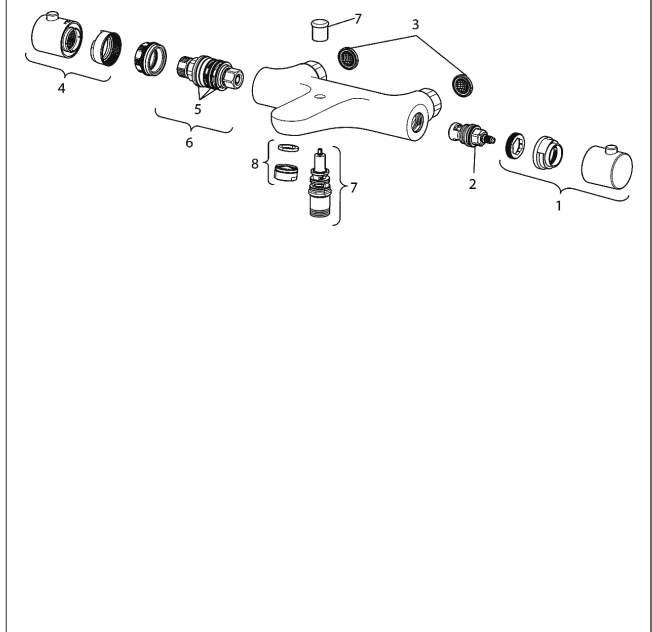

**HANSAUNITA**  
**bath renovation set**  
 with HANSAVIVA wall bar set 900 mm (4415 0130)

**Description**

HANSAUNITA  
 bath renovation set  
 with HANSAVIVA wall bar set 900 mm (4415 0130)

flow rate: 20/12 l/min (spout/shower), at 3 bar hydraulic pressure

- consisting of:
- HANSAUNITA
- thermostatic bath faucet, DN 15 (G1 /2)
- for wall-mounting
- with protection against scalding
- body: DR brass (MS 63)
- THERMO COOL - function
- operating handles
- volume valve with ceramic discs
- water rate economy button
- safety stop against scalding at 38°C
- HANSAVIVA hand shower, 100 mm
- (-) 3-spray
- eccentric connections
- (-) centre distance: 150 ± 15 mm
- strainer and backflow preventer in connections
- protected against back-flow in domestic use (according to DIN EN 1717)

Model	Item No.	
chrome	48372131	

Product Image

Product Drawing

Product Drawing

Product Drawing

### Related Products

Image:	Description:	Model / Item No.:
	<p><b>HANSAUNITA</b>  <b>thermostatic bath faucet, DN 15 (G1 /2)</b></p> <p>for wall-mounting  with protection against scalding</p>	<p>chrome  58372101</p>
	<p><b>HANSAVIVA</b>  <b>wall bar set 900 mm</b></p> <p>length can be shortened</p>	<p>chrome  44150130</p>