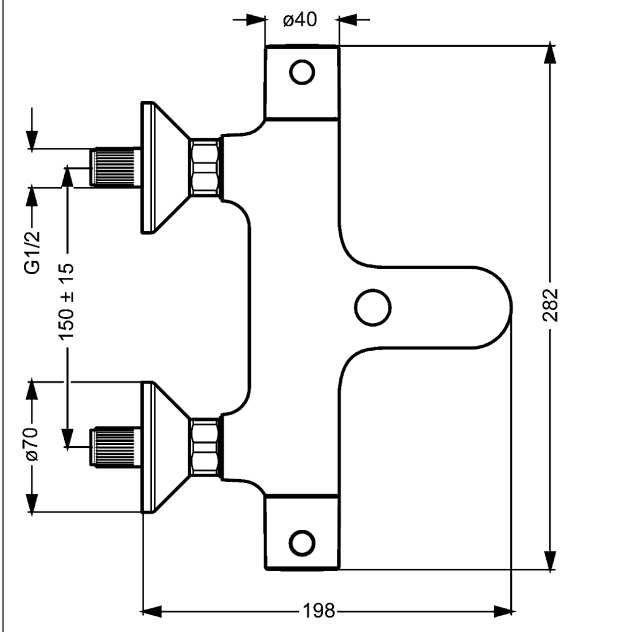

**HANSAUNITA**  
**bath renovation set**  
 with HANSAVIVA wall bar set 900 mm (4415 0130)

**Description**

HANSAUNITA  
 bath renovation set  
 with HANSAVIVA wall bar set 900 mm (4415 0130)

flow rate: 20/12 l/min (spout/shower), at 3 bar hydraulic pressure

- consisting of:
- HANSAUNITA
- thermostatic bath faucet, DN 15 (G1 /2)
- for wall-mounting
- with protection against scalding
- body: DR brass (MS 63)
- THERMO COOL - function
- operating handles
- volume valve with ceramic discs
- water rate economy button
- safety stop against scalding at 38°C
- HANSAVIVA hand shower, 100 mm
- (-) 3-spray
- eccentric connections
- (-) centre distance: 150 ± 15 mm
- strainer and backflow preventer in connections
- protected against back-flow in domestic use (according to DIN EN 1717)

Model	Item No.	
chrome	48372131	

Product Image

Product Drawing

Product Drawing

Product Drawing

### Related Products

Image:	Description:	Model / Item No.:
	<p><b>HANSAUNITA</b>  <b>thermostatic bath faucet, DN 15 (G1 /2)</b></p> <p>for wall-mounting  with protection against scalding</p>	<p>chrome  58372101</p>
	<p><b>HANSAVIVA</b>  <b>wall bar set 900 mm</b></p> <p>length can be shortened</p>	<p>chrome  44150130</p>