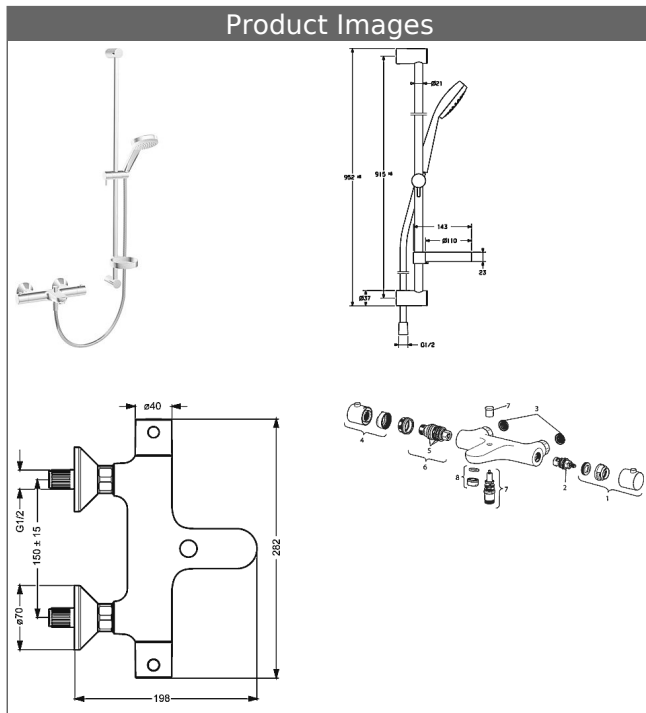

HANSAUNITA
bath renovation set
 with HANSAVIVA wall bar set 900 mm (4415 0130)

Description

HANSAUNITA
 bath renovation set
 with HANSAVIVA wall bar set 900 mm (4415 0130)

flow rate: 20/12 l/min (spout/shower), at 3 bar hydraulic pressure

- consisting of:
- HANSAUNITA
- thermostatic bath mixer, DN 15 (G1 /2)
- for wall-mounting
- with protection against scalding
- body: DR brass (MS 63)
- THERMO COOL - function
- operating handles
- volume valve with ceramic discs
- water rate economy button
- safety stop against scalding at 38°C
- HANSAVIVA hand shower, 100 mm
- (-) 3-spray
- eccentric connections
- (-) centre distance: 150 ± 15 mm
- strainer and backflow preventer in connections
- protected against back-flow in domestic use (according to DIN EN 1717)

Model	Item No.	
chrome	48372131	

Product Image

Product Drawing

Product Drawing

Product Drawing

Related Products

Image:	Description:	Model / Item No.:
	<p>HANSAUNITA thermostatic bath mixer, DN 15 (G1 /2)</p> <p>for wall-mounting with protection against scalding</p>	<p>chrome 58372101</p>
	<p>HANSAVIVA wall bar set 900 mm</p> <p>length can be shortened</p>	<p>chrome 44150130</p>