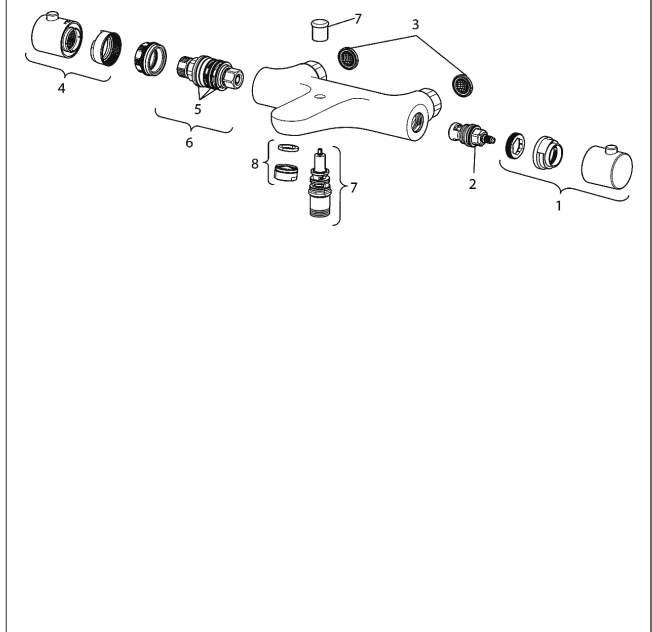

**HANSAUNITA**  
**bath renovation set**  
 with HANSAVIVA wall bar set 900 mm (4415 0130)

**Description**

HANSAUNITA  
 bath renovation set  
 with HANSAVIVA wall bar set 900 mm (4415 0130)

flow rate: 20/12 l/min (spout/shower), at 3 bar hydraulic pressure

- consisting of:
- HANSAUNITA
- thermostatic bath faucet, DN 15 (G1 / 2)
- for wall-mounting
- with protection against scalding
- body: DR brass (MS 63)
- THERMO COOL - function
- operating handles
- volume valve with ceramic discs
- water rate economy button
- safety stop against scalding at 38°C
- HANSAVIVA hand shower, 100 mm
- (-) 3-spray
- eccentric connections
- (-) centre distance: 150 ± 15 mm
- strainer and backflow preventer in connections
- protected against back-flow in domestic use (according to DIN EN 1717)

Model	Item No.	
chrome	48372131	

Product Image

Product Drawing

Product Drawing

Product Drawing

### Related Products

Image:	Description:	Model / Item No.:
	<p><b>HANSAUNITA</b>  <b>thermostatic bath faucet, DN 15 (G1 /2)</b></p> <p>for wall-mounting  with protection against scalding</p>	<p>chrome  58372101</p>
	<p><b>HANSAVIVA</b>  <b>wall bar set 900 mm</b></p> <p>length can be shortened</p>	<p>chrome  44150130</p>