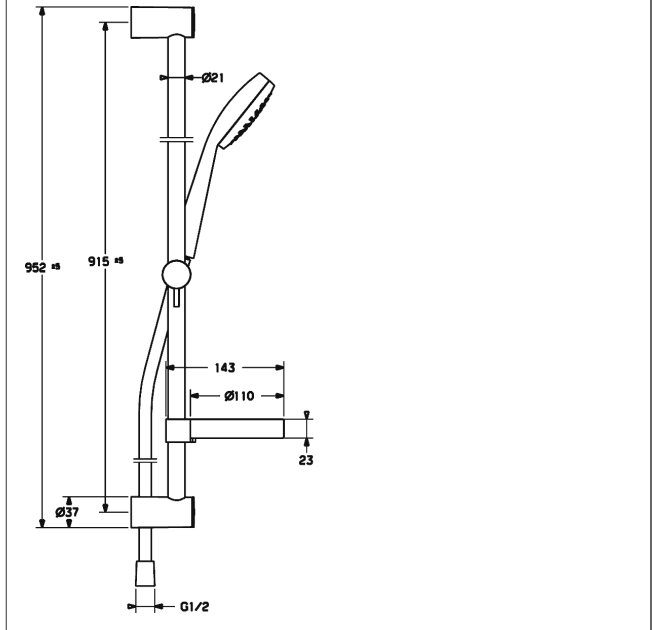

HANSAUNITA
bath renovation set
 with HANSAVIVA wall bar set 900 mm (4415 0130)

Description

HANSAUNITA
 bath renovation set
 with HANSAVIVA wall bar set 900 mm (4415 0130)

flow rate: 20/12 l/min (spout/shower), at 3 bar hydraulic pressure

- consisting of:
- HANSAUNITA
- thermostatic bath mixer, DN 15 (G1 /2)
- for wall-mounting
- with protection against scalding
- body: DR brass (MS 63)
- THERMO COOL - function
- operating handles
- volume valve with ceramic discs
- water rate economy button
- safety stop against scalding at 38°C
- HANSAVIVA hand shower, 100 mm
- (-) 3-spray
- eccentric connections
- (-) centre distance: 150 ± 15 mm
- strainer and backflow preventer in connections
- protected against back-flow in domestic use (according to DIN EN 1717)

Model	Item No.	
chrome	48372131	

Product Image

Product Drawing

Product Drawing

Product Drawing

Related Products

Image:	Description:	Model / Item No.:
	<p>HANSAUNITA thermostatic bath mixer, DN 15 (G1 /2)</p> <p>for wall-mounting with protection against scalding</p>	<p>chrome 58372101</p>
	<p>HANSAVIVA wall bar set 900 mm</p> <p>length can be shortened</p>	<p>chrome 44150130</p>