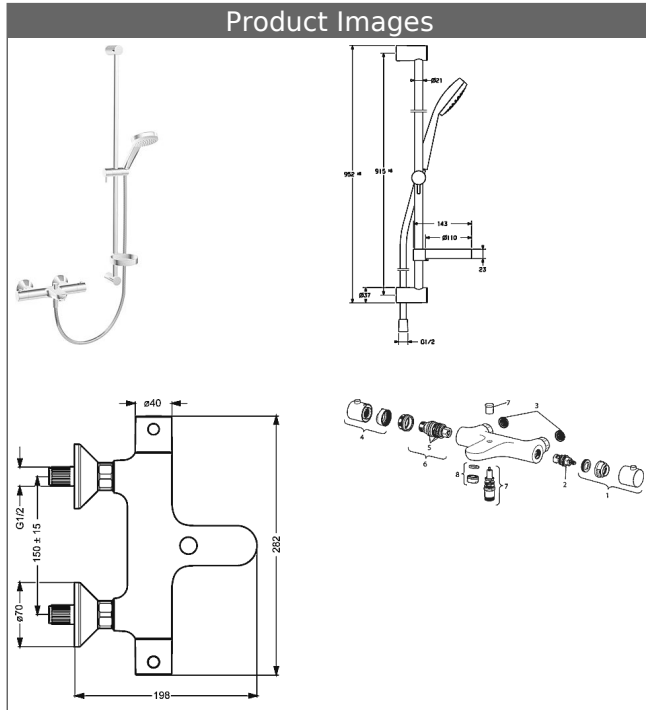

**HANSAUNITA**  
**bath renovation set**  
 with HANSAVIVA wall bar set 900 mm (4415 0130)

**Description**

HANSAUNITA  
 bath renovation set  
 with HANSAVIVA wall bar set 900 mm (4415 0130)

flow rate: 20/12 l/min (spout/shower), at 3 bar hydraulic pressure

- consisting of:
- HANSAUNITA
- thermostatic bath faucet, DN 15 (G1 /2)
- for wall-mounting
- with protection against scalding
- body: DR brass (MS 63)
- THERMO COOL - function
- operating handles
- volume valve with ceramic discs
- water rate economy button
- safety stop against scalding at 38°C
- HANSAVIVA hand shower, 100 mm
- (-) 3-spray
- eccentric connections
- (-) centre distance: 150 ± 15 mm
- strainer and backflow preventer in connections
- protected against back-flow in domestic use (according to DIN EN 1717)

Model	Item No.	
chrome	48372131	

Product Image

Product Drawing

Product Drawing

Product Drawing

### Related Products

Image:	Description:	Model / Item No.:
	<p><b>HANSAUNITA</b>  <b>thermostatic bath faucet, DN 15 (G1 /2)</b></p> <p>for wall-mounting  with protection against scalding</p>	<p>chrome  58372101</p>
	<p><b>HANSAVIVA</b>  <b>wall bar set 900 mm</b></p> <p>length can be shortened</p>	<p>chrome  44150130</p>