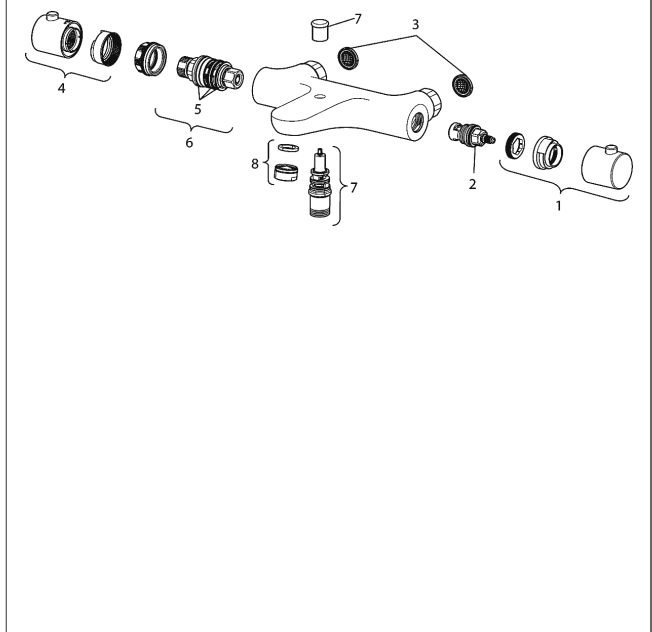

HANSAUNITA
bath renovation set
 with HANSAVIVA wall bar set 900 mm (4415 0130)

Description

HANSAUNITA
 bath renovation set
 with HANSAVIVA wall bar set 900 mm (4415 0130)

flow rate: 20/12 l/min (spout/shower), at 3 bar hydraulic pressure

- consisting of:
- HANSAUNITA
- thermostatic bath faucet, DN 15 (G1 /2)
- for wall-mounting
- with protection against scalding
- body: DR brass (MS 63)
- THERMO COOL - function
- operating handles
- volume valve with ceramic discs
- water rate economy button
- safety stop against scalding at 38°C
- HANSAVIVA hand shower, 100 mm
- (-) 3-spray
- eccentric connections
- (-) centre distance: 150 ± 15 mm
- strainer and backflow preventer in connections
- protected against back-flow in domestic use (according to DIN EN 1717)

Model	Item No.	
chrome	48372131	

Product Image

Product Drawing

Product Drawing

Product Drawing

Related Products

Image:	Description:	Model / Item No.:
	<p>HANSAUNITA thermostatic bath faucet, DN 15 (G1 /2)</p> <p>for wall-mounting with protection against scalding</p>	<p>chrome 58372101</p>
	<p>HANSAVIVA wall bar set 900 mm</p> <p>length can be shortened</p>	<p>chrome 44150130</p>