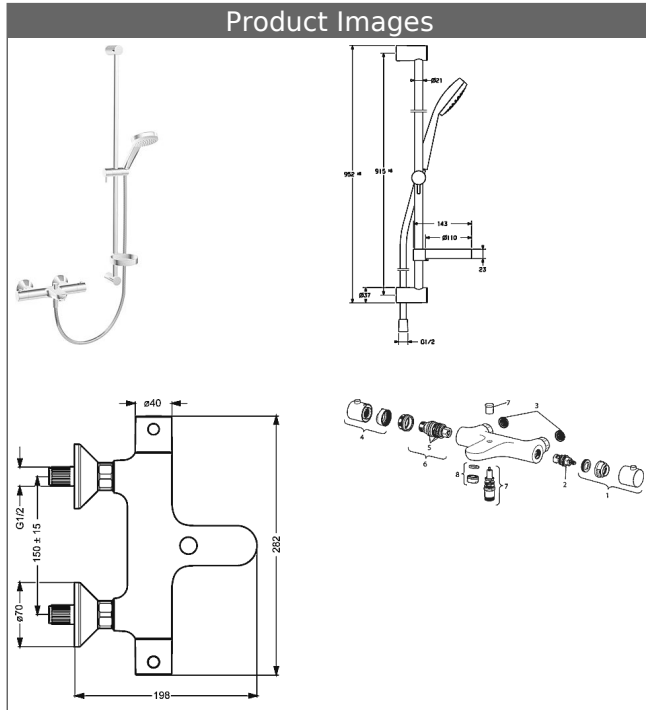

**HANSAUNITA**  
**bath renovation set**  
 with HANSAVIVA wall bar set 900 mm (4415 0130)

**Description**

HANSAUNITA  
 bath renovation set  
 with HANSAVIVA wall bar set 900 mm (4415 0130)

flow rate: 20/12 l/min (spout/shower), at 3 bar hydraulic pressure

- consisting of:
- HANSAUNITA
- thermostatic bath faucet, DN 15 (G1 / 2)
- for wall-mounting
- with protection against scalding
- body: DR brass (MS 63)
- THERMO COOL - function
- operating handles
- volume valve with ceramic discs
- water rate economy button
- safety stop against scalding at 38°C
- HANSAVIVA hand shower, 100 mm
- (-) 3-spray
- eccentric connections
- (-) centre distance: 150 ± 15 mm
- strainer and backflow preventer in connections
- protected against back-flow in domestic use (according to DIN EN 1717)

Model	Item No.	
chrome	48372131	

Product Image

Product Drawing

Product Drawing

Product Drawing

### Related Products

Image:	Description:	Model / Item No.:
	<p><b>HANSAUNITA</b>  <b>thermostatic bath faucet, DN 15 (G1 /2)</b></p> <p>for wall-mounting  with protection against scalding</p>	<p>chrome  58372101</p>
	<p><b>HANSAVIVA</b>  <b>wall bar set 900 mm</b></p> <p>length can be shortened</p>	<p>chrome  44150130</p>