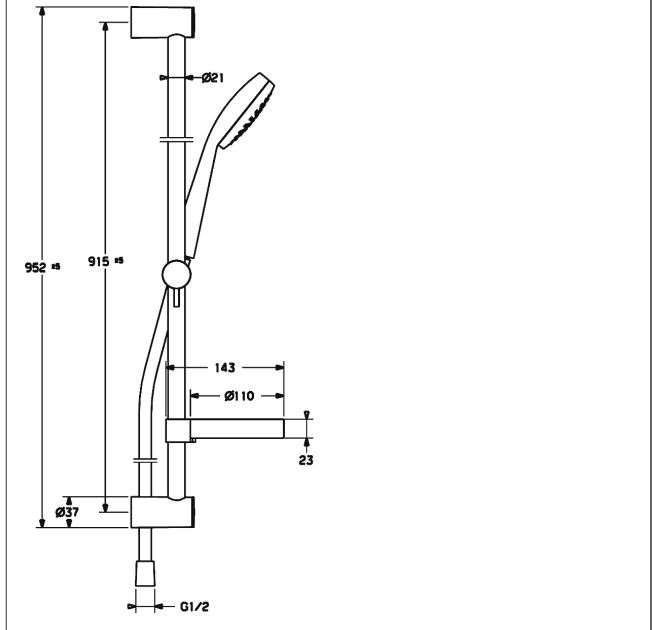

HANSAUNITA
bath renovation set
 with HANSAVIVA wall bar set 900 mm (4415 0130)

Description

HANSAUNITA
 bath renovation set
 with HANSAVIVA wall bar set 900 mm (4415 0130)

flow rate: 20/12 l/min (spout/shower), at 3 bar hydraulic pressure

- consisting of:
- HANSAUNITA
- thermostatic bath faucet, DN 15 (G1 /2)
- for wall-mounting
- with protection against scalding
- body: DR brass (MS 63)
- THERMO COOL - function
- operating handles
- volume valve with ceramic discs
- water rate economy button
- safety stop against scalding at 38°C
- HANSAVIVA hand shower, 100 mm
- (-) 3-spray
- eccentric connections
- (-) centre distance: 150 ± 15 mm
- strainer and backflow preventer in connections
- protected against back-flow in domestic use (according to DIN EN 1717)

Model	Item No.	
chrome	48372131	

Product Image

Product Drawing

Product Drawing

Product Drawing

Related Products

Image:	Description:	Model / Item No.:
	<p>HANSAUNITA thermostatic bath faucet, DN 15 (G1 /2)</p> <p>for wall-mounting with protection against scalding</p>	<p>chrome 58372101</p>
	<p>HANSAVIVA wall bar set 900 mm</p> <p>length can be shortened</p>	<p>chrome 44150130</p>