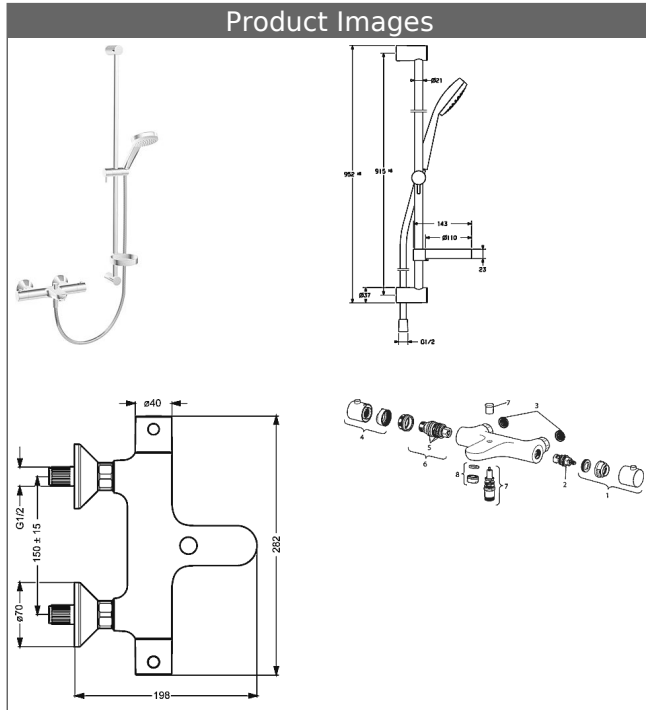

HANSAUNITA
bath renovation set
 with HANSAVIVA wall bar set 900 mm (4415 0130)

Description

HANSAUNITA
 bath renovation set
 with HANSAVIVA wall bar set 900 mm (4415 0130)

flow rate: 20/12 l/min (spout/shower), at 3 bar hydraulic pressure

- consisting of:
- HANSAUNITA
- thermostatic bath mixer, DN 15 (G1 /2)
- for wall-mounting
- with protection against scalding
- body: DR brass (MS 63)
- THERMO COOL - function
- operating handles
- volume valve with ceramic discs
- water rate economy button
- safety stop against scalding at 38°C
- HANSAVIVA hand shower, 100 mm
- (-) 3-spray
- eccentric connections
- (-) centre distance: 150 ± 15 mm
- strainer and backflow preventer in connections
- protected against back-flow in domestic use (according to DIN EN 1717)

Model	Item No.	
chrome	48372131	

Product Image

Product Drawing

Product Drawing

Product Drawing

Related Products

Image:	Description:	Model / Item No.:
	<p>HANSAUNITA thermostatic bath mixer, DN 15 (G1 /2) for wall-mounting with protection against scalding</p>	<p>chrome 58372101</p>
	<p>HANSAVIVA wall bar set 900 mm length can be shortened</p>	<p>chrome 44150130</p>