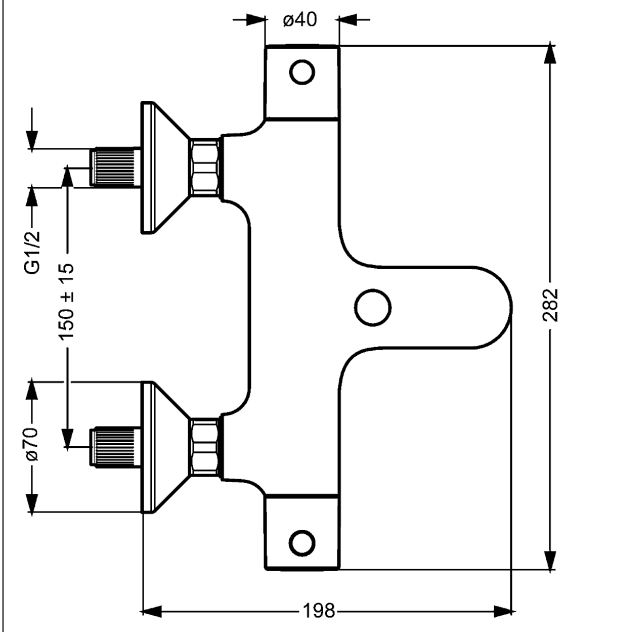

HANSAUNITA
bath renovation set
 with HANSAVIVA wall bar set 900 mm (4415 0130)

Description

HANSAUNITA
 bath renovation set
 with HANSAVIVA wall bar set 900 mm (4415 0130)

flow rate: 20/12 l/min (spout/shower), at 3 bar hydraulic pressure

- consisting of:
- HANSAUNITA
- thermostatic bath faucet, DN 15 (G1 /2)
- for wall-mounting
- with protection against scalding
- body: DR brass (MS 63)
- THERMO COOL - function
- operating handles
- volume valve with ceramic discs
- water rate economy button
- safety stop against scalding at 38°C
- HANSAVIVA hand shower, 100 mm
- (-) 3-spray
- eccentric connections
- (-) centre distance: 150 ± 15 mm
- strainer and backflow preventer in connections
- protected against back-flow in domestic use (according to DIN EN 1717)

Model	Item No.	
chrome	48372131	

Product Image

Product Drawing

Product Drawing

Product Drawing

Related Products

Image:	Description:	Model / Item No.:
	<p>HANSAUNITA thermostatic bath faucet, DN 15 (G1 /2)</p> <p>for wall-mounting with protection against scalding</p>	<p>chrome 58372101</p>
	<p>HANSAVIVA wall bar set 900 mm</p> <p>length can be shortened</p>	<p>chrome 44150130</p>