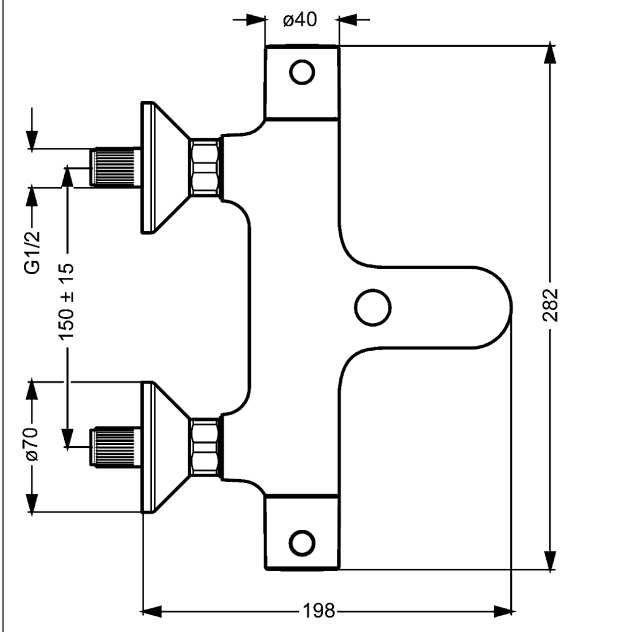

HANSAUNITA
bath renovation set
 with HANSAVIVA wall bar set 900 mm (4415 0130)

Description	
<p>HANSAUNITA bath renovation set with HANSAVIVA wall bar set 900 mm (4415 0130)</p> <p>flow rate: 20/12 l/min (spout/shower), at 3 bar hydraulic pressure</p> <ul style="list-style-type: none"> • consisting of: • HANSAUNITA • thermostatic bath faucet, DN 15 (G1 / 2) • for wall-mounting • with protection against scalding • body: DR brass (MS 63) • THERMO COOL - function • operating handles • volume valve with ceramic discs • water rate economy button • safety stop against scalding at 38°C • HANSAVIVA hand shower, 100 mm • (-) 3-spray • eccentric connections • (-) centre distance: 150 ± 15 mm • strainer and backflow preventer in connections • protected against back-flow in domestic use (according to DIN EN 1717) 	
Model	Item No.
chrome	48372131 

Product Image

Product Drawing

Product Drawing

Product Drawing

Related Products

Image:	Description:	Model / Item No.:
	<p>HANSAUNITA thermostatic bath faucet, DN 15 (G1 /2)</p> <p>for wall-mounting with protection against scalding</p>	<p>chrome 58372101</p>
	<p>HANSAVIVA wall bar set 900 mm</p> <p>length can be shortened</p>	<p>chrome 44150130</p>