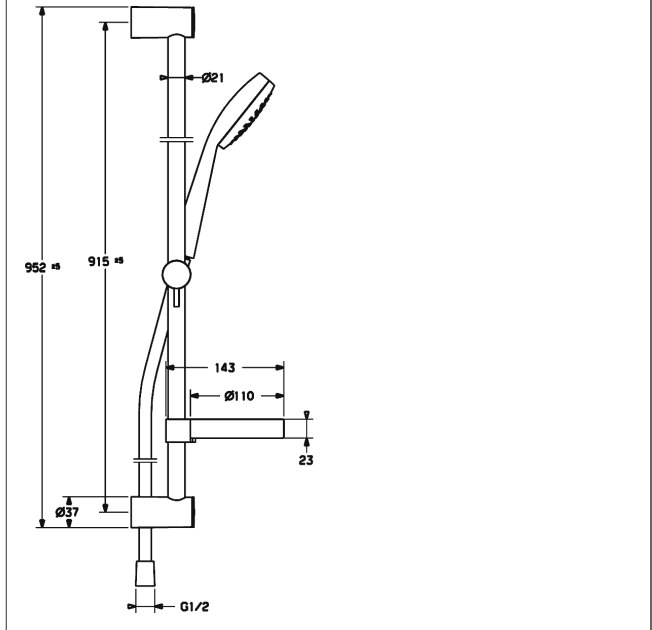

HANSAUNITA
bath renovation set
 with HANSAVIVA wall bar set 900 mm (4415 0130)

Description	
<p>HANSAUNITA bath renovation set with HANSAVIVA wall bar set 900 mm (4415 0130)</p> <p>flow rate: 20/12 l/min (spout/shower), at 3 bar hydraulic pressure</p> <ul style="list-style-type: none"> • consisting of: • HANSAUNITA • thermostatic bath faucet, DN 15 (G1 / 2) • for wall-mounting • with protection against scalding • body: DR brass (MS 63) • THERMO COOL - function • operating handles • volume valve with ceramic discs • water rate economy button • safety stop against scalding at 38°C • HANSAVIVA hand shower, 100 mm • (-) 3-spray • eccentric connections • (-) centre distance: 150 ± 15 mm • strainer and backflow preventer in connections • protected against back-flow in domestic use (according to DIN EN 1717) 	
Model	Item No.
chrome	48372131 

Product Image

Product Drawing

Product Drawing

Product Drawing

Related Products

Image:	Description:	Model / Item No.:
	<p>HANSAUNITA thermostatic bath faucet, DN 15 (G1 /2)</p> <p>for wall-mounting with protection against scalding</p>	<p>chrome 58372101</p>
	<p>HANSAVIVA wall bar set 900 mm</p> <p>length can be shortened</p>	<p>chrome 44150130</p>