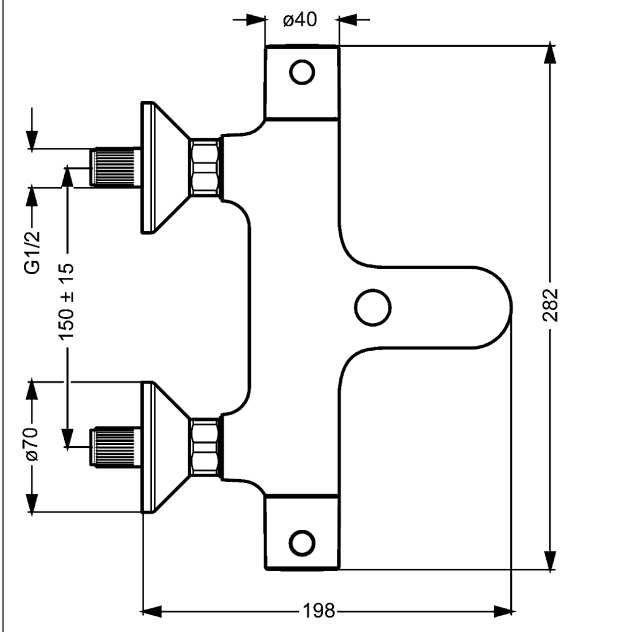

HANSAUNITA
bath renovation set
 with HANSAVIVA wall bar set 900 mm (4415 0130)

Description

HANSAUNITA
 bath renovation set
 with HANSAVIVA wall bar set 900 mm (4415 0130)

flow rate: 20/12 l/min (spout/shower), at 3 bar hydraulic pressure

- consisting of:
- HANSAUNITA
- thermostatic bath mixer, DN 15 (G1 /2)
- for wall-mounting
- with protection against scalding
- body: DR brass (MS 63)
- THERMO COOL - function
- operating handles
- volume valve with ceramic discs
- water rate economy button
- safety stop against scalding at 38°C
- HANSAVIVA hand shower, 100 mm
- (-) 3-spray
- eccentric connections
- (-) centre distance: 150 ± 15 mm
- strainer and backflow preventer in connections
- protected against back-flow in domestic use (according to DIN EN 1717)

Model	Item No.	
chrome	48372131	

Product Image

Product Drawing

Product Drawing

Product Drawing

Related Products

Image:	Description:	Model / Item No.:
	<p>HANSAUNITA thermostatic bath mixer, DN 15 (G1 /2) for wall-mounting with protection against scalding</p>	<p>chrome 58372101</p>
	<p>HANSAVIVA wall bar set 900 mm length can be shortened</p>	<p>chrome 44150130</p>