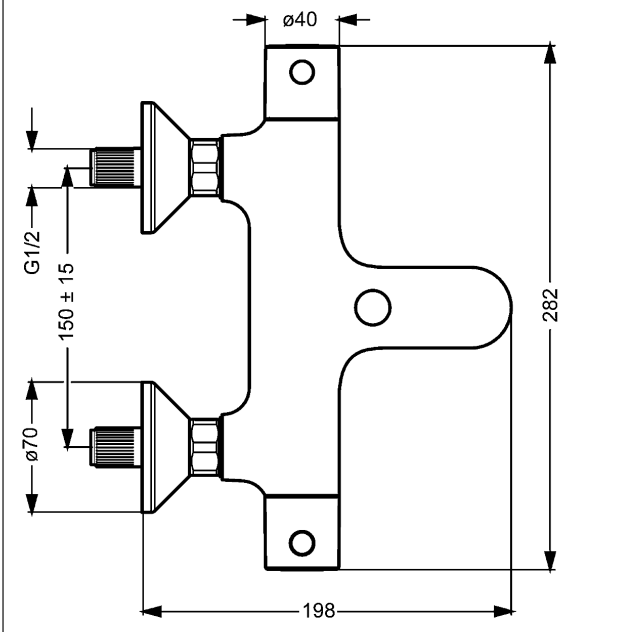

HANSAUNITA
bath renovation set
 with HANSAVIVA wall bar set 900 mm (4415 0130)

Description

HANSAUNITA
 bath renovation set
 with HANSAVIVA wall bar set 900 mm (4415 0130)

flow rate: 20/12 l/min (spout/shower), at 3 bar hydraulic pressure

- consisting of:
- HANSAUNITA
- thermostatic bath mixer, DN 15 (G1 /2)
- for wall-mounting
- with protection against scalding
- body: DR brass (MS 63)
- THERMO COOL - function
- operating handles
- volume valve with ceramic discs
- water rate economy button
- safety stop against scalding at 38°C
- HANSAVIVA hand shower, 100 mm
- (-) 3-spray
- eccentric connections
- (-) centre distance: 150 ± 15 mm
- strainer and backflow preventer in connections
- protected against back-flow in domestic use (according to DIN EN 1717)

Model	Item No.	
chrome	48372131	

Product Image

Product Drawing

Product Drawing

Product Drawing

Related Products

Image:	Description:	Model / Item No.:
	<p>HANSAUNITA thermostatic bath mixer, DN 15 (G1 /2)</p> <p>for wall-mounting with protection against scalding</p>	<p>chrome 58372101</p>
	<p>HANSAVIVA wall bar set 900 mm</p> <p>length can be shortened</p>	<p>chrome 44150130</p>