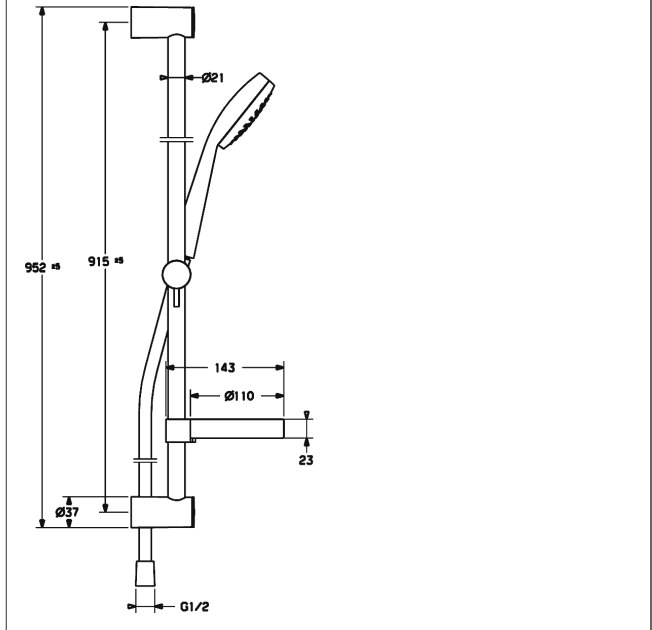

**HANSAUNITA**  
**bath renovation set**  
 with HANSAVIVA wall bar set 900 mm (4415 0130)

**Description**

HANSAUNITA  
 bath renovation set  
 with HANSAVIVA wall bar set 900 mm (4415 0130)

flow rate: 20/12 l/min (spout/shower), at 3 bar hydraulic pressure

- consisting of:
- HANSAUNITA
- thermostatic bath faucet, DN 15 (G1 / 2)
- for wall-mounting
- with protection against scalding
- body: DR brass (MS 63)
- THERMO COOL - function
- operating handles
- volume valve with ceramic discs
- water rate economy button
- safety stop against scalding at 38°C
- HANSAVIVA hand shower, 100 mm
- (-) 3-spray
- eccentric connections
- (-) centre distance: 150 ± 15 mm
- strainer and backflow preventer in connections
- protected against back-flow in domestic use (according to DIN EN 1717)

Model	Item No.	
chrome	48372131	

Product Image

Product Drawing

Product Drawing

Product Drawing

### Related Products

Image:	Description:	Model / Item No.:
	<p><b>HANSAUNITA</b>  <b>thermostatic bath faucet, DN 15 (G1 /2)</b></p> <p>for wall-mounting  with protection against scalding</p>	<p>chrome  58372101</p>
	<p><b>HANSAVIVA</b>  <b>wall bar set 900 mm</b></p> <p>length can be shortened</p>	<p>chrome  44150130</p>