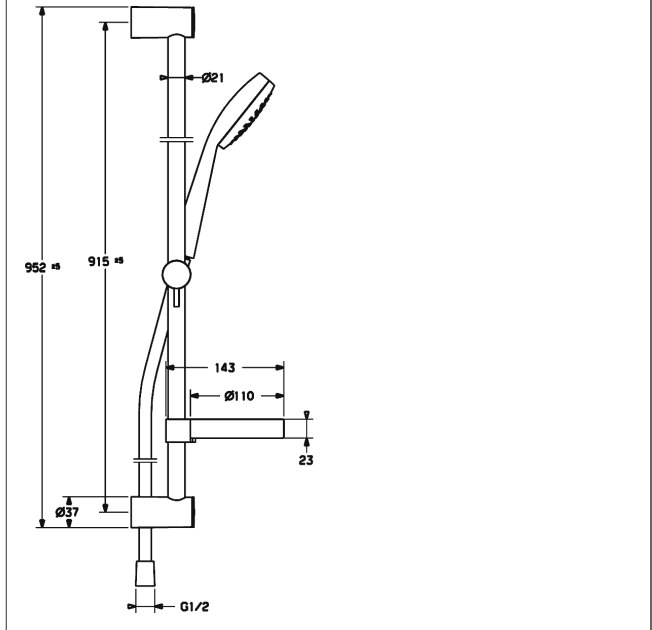

**HANSAUNITA**  
**bath renovation set**  
 with HANSAVIVA wall bar set 900 mm (4415 0130)

**Description**

HANSAUNITA  
 bath renovation set  
 with HANSAVIVA wall bar set 900 mm (4415 0130)

flow rate: 20/12 l/min (spout/shower), at 3 bar hydraulic pressure

- consisting of:
- HANSAUNITA
- thermostatic bath faucet, DN 15 (G1 /2)
- for wall-mounting
- with protection against scalding
- body: DR brass (MS 63)
- THERMO COOL - function
- operating handles
- volume valve with ceramic discs
- water rate economy button
- safety stop against scalding at 38°C
- HANSAVIVA hand shower, 100 mm
- (-) 3-spray
- eccentric connections
- (-) centre distance: 150 ± 15 mm
- strainer and backflow preventer in connections
- protected against back-flow in domestic use (according to DIN EN 1717)

Model	Item No.	
chrome	48372131	

Product Image

Product Drawing

Product Drawing

Product Drawing

### Related Products

Image:	Description:	Model / Item No.:
	<p><b>HANSAUNITA</b>  <b>thermostatic bath faucet, DN 15 (G1 /2)</b></p> <p>for wall-mounting  with protection against scalding</p>	<p>chrome  58372101</p>
	<p><b>HANSAVIVA</b>  <b>wall bar set 900 mm</b></p> <p>length can be shortened</p>	<p>chrome  44150130</p>