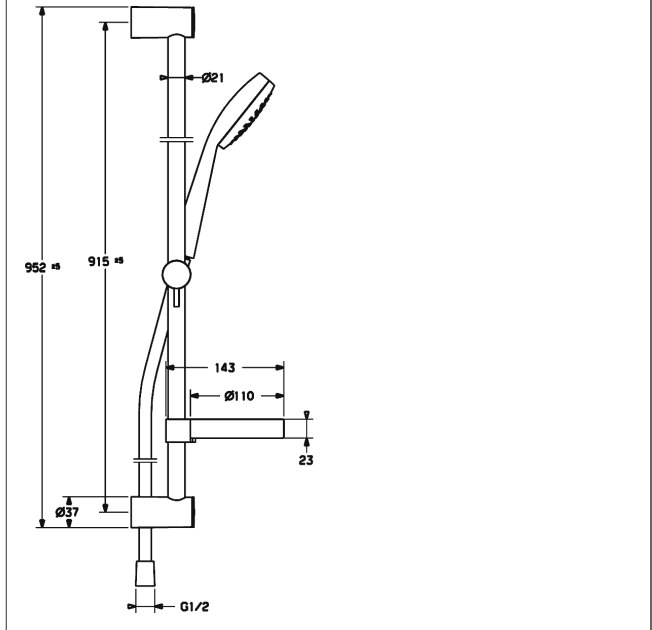

HANSAUNITA
bath renovation set
 with HANSAVIVA wall bar set 900 mm (4415 0130)

Description

HANSAUNITA
 bath renovation set
 with HANSAVIVA wall bar set 900 mm (4415 0130)

flow rate: 20/12 l/min (spout/shower), at 3 bar hydraulic pressure

- consisting of:
- HANSAUNITA
- thermostatic bath mixer, DN 15 (G1 /2)
- for wall-mounting
- with protection against scalding
- body: DR brass (MS 63)
- THERMO COOL - function
- operating handles
- volume valve with ceramic discs
- water rate economy button
- safety stop against scalding at 38°C
- HANSAVIVA hand shower, 100 mm
- (-) 3-spray
- eccentric connections
- (-) centre distance: 150 ± 15 mm
- strainer and backflow preventer in connections
- protected against back-flow in domestic use (according to DIN EN 1717)

Model	Item No.	
chrome	48372131	

Product Image

Product Drawing

Product Drawing

Product Drawing

Related Products

Image:	Description:	Model / Item No.:
	<p>HANSAUNITA thermostatic bath mixer, DN 15 (G1 /2) for wall-mounting with protection against scalding</p>	<p>chrome 58372101</p>
	<p>HANSAVIVA wall bar set 900 mm length can be shortened</p>	<p>chrome 44150130</p>