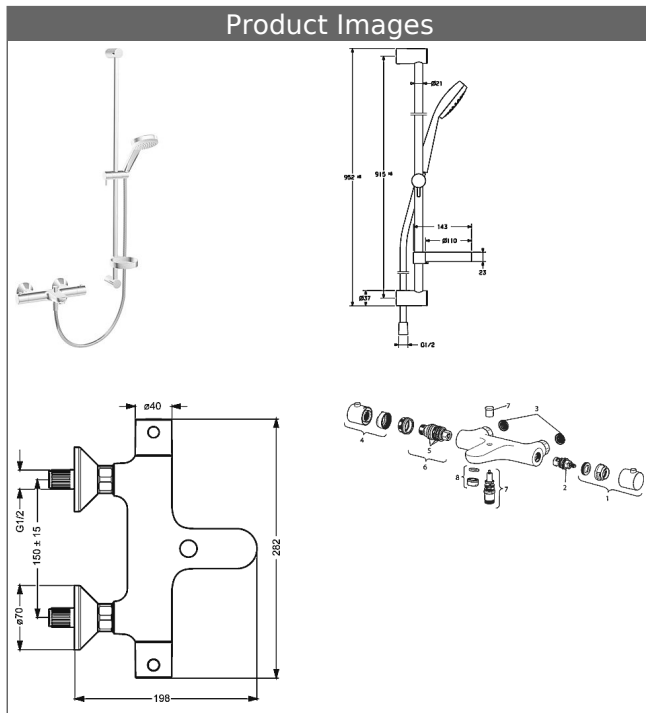

HANSAUNITA
bath renovation set
 with HANSAVIVA wall bar set 900 mm (4415 0130)

Description

HANSAUNITA
 bath renovation set
 with HANSAVIVA wall bar set 900 mm (4415 0130)

flow rate: 20/12 l/min (spout/shower), at 3 bar hydraulic pressure

- consisting of:
- HANSAUNITA
- thermostatic bath faucet, DN 15 (G1 /2)
- for wall-mounting
- with protection against scalding
- body: DR brass (MS 63)
- THERMO COOL - function
- operating handles
- volume valve with ceramic discs
- water rate economy button
- safety stop against scalding at 38°C
- HANSAVIVA hand shower, 100 mm
- (-) 3-spray
- eccentric connections
- (-) centre distance: 150 ± 15 mm
- strainer and backflow preventer in connections
- protected against back-flow in domestic use (according to DIN EN 1717)

Model	Item No.	
chrome	48372131	

Product Image

Product Drawing

Product Drawing

Product Drawing

Related Products

Image:	Description:	Model / Item No.:
	<p>HANSAUNITA thermostatic bath faucet, DN 15 (G1 /2)</p> <p>for wall-mounting with protection against scalding</p>	<p>chrome 58372101</p>
	<p>HANSAVIVA wall bar set 900 mm</p> <p>length can be shortened</p>	<p>chrome 44150130</p>