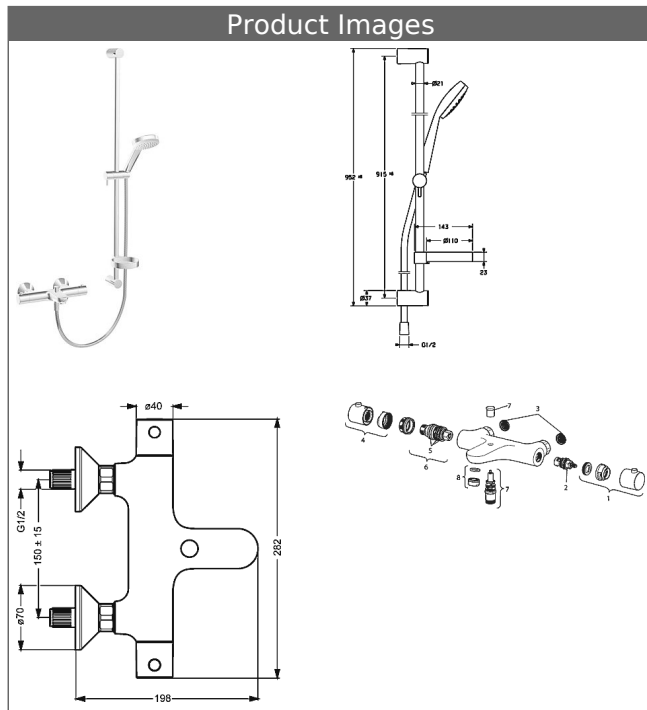

HANSAUNITA
bath renovation set
 with HANSAVIVA wall bar set 900 mm (4415 0130)

Description	
<p>HANSAUNITA bath renovation set with HANSAVIVA wall bar set 900 mm (4415 0130)</p> <p>flow rate: 20/12 l/min (spout/shower), at 3 bar hydraulic pressure</p> <ul style="list-style-type: none"> • consisting of: • HANSAUNITA • thermostatic bath faucet, DN 15 (G1 / 2) • for wall-mounting • with protection against scalding • body: DR brass (MS 63) • THERMO COOL - function • operating handles • volume valve with ceramic discs • water rate economy button • safety stop against scalding at 38°C • HANSAVIVA hand shower, 100 mm • (-) 3-spray • eccentric connections • (-) centre distance: 150 ± 15 mm • strainer and backflow preventer in connections • protected against back-flow in domestic use (according to DIN EN 1717) 	
Model	Item No.
chrome	48372131 

Product Image

Product Drawing

Product Drawing

Product Drawing

Related Products

Image:	Description:	Model / Item No.:
	<p>HANSAUNITA thermostatic bath faucet, DN 15 (G1 /2)</p> <p>for wall-mounting with protection against scalding</p>	<p>chrome 58372101</p>
	<p>HANSAVIVA wall bar set 900 mm</p> <p>length can be shortened</p>	<p>chrome 44150130</p>