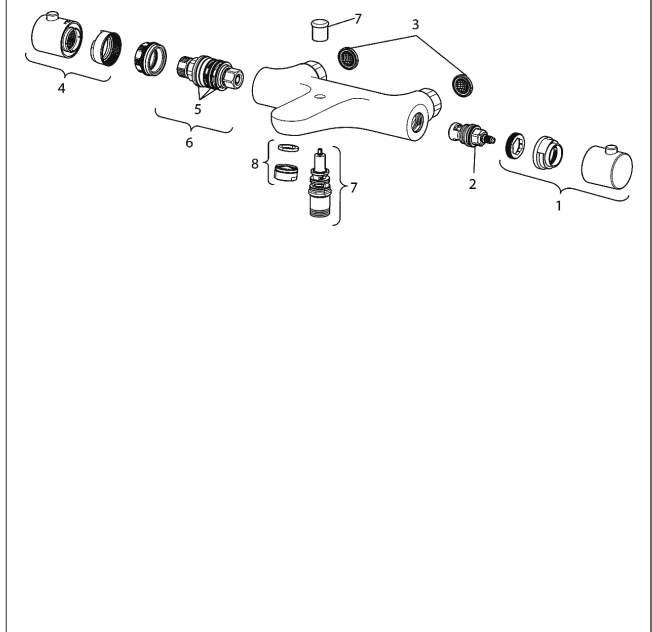

HANSAUNITA
bath renovation set
 with HANSAVIVA wall bar set 900 mm (4415 0130)

Description

HANSAUNITA
 bath renovation set
 with HANSAVIVA wall bar set 900 mm (4415 0130)

flow rate: 20/12 l/min (spout/shower), at 3 bar hydraulic pressure

- consisting of:
- HANSAUNITA
- thermostatic bath mixer, DN 15 (G1 /2)
- for wall-mounting
- with protection against scalding
- body: DR brass (MS 63)
- THERMO COOL - function
- operating handles
- volume valve with ceramic discs
- water rate economy button
- safety stop against scalding at 38°C
- HANSAVIVA hand shower, 100 mm
- (-) 3-spray
- eccentric connections
- (-) centre distance: 150 ± 15 mm
- strainer and backflow preventer in connections
- protected against back-flow in domestic use (according to DIN EN 1717)

Model	Item No.	
chrome	48372131	

Product Image

Product Drawing

Product Drawing

Product Drawing

Related Products

Image:	Description:	Model / Item No.:
	<p>HANSAUNITA thermostatic bath mixer, DN 15 (G1 /2) for wall-mounting with protection against scalding</p>	<p>chrome 58372101</p>
	<p>HANSAVIVA wall bar set 900 mm length can be shortened</p>	<p>chrome 44150130</p>