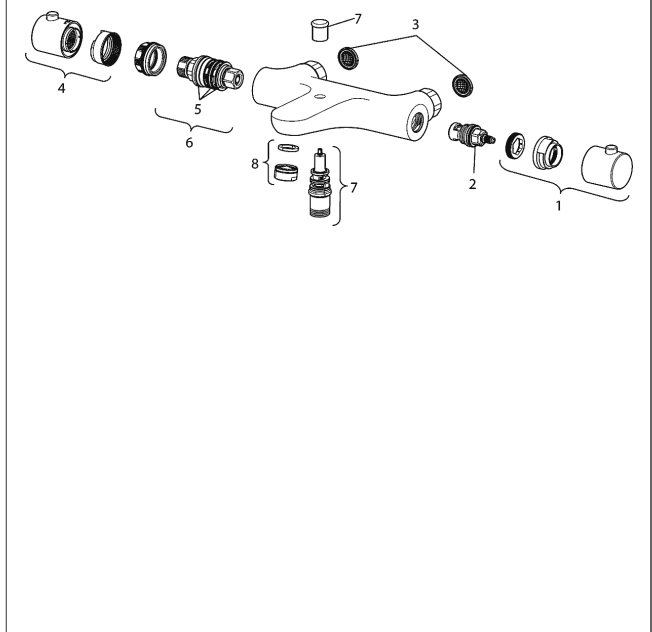

HANSAUNITA
bath renovation set
 with HANSAVIVA wall bar set 900 mm (4415 0130)

Description

HANSAUNITA
 bath renovation set
 with HANSAVIVA wall bar set 900 mm (4415 0130)

flow rate: 20/12 l/min (spout/shower), at 3 bar hydraulic pressure

- consisting of:
- HANSAUNITA
- thermostatic bath mixer, DN 15 (G1 /2)
- for wall-mounting
- with protection against scalding
- body: DR brass (MS 63)
- THERMO COOL - function
- operating handles
- volume valve with ceramic discs
- water rate economy button
- safety stop against scalding at 38°C
- HANSAVIVA hand shower, 100 mm
- (-) 3-spray
- eccentric connections
- (-) centre distance: 150 ± 15 mm
- strainer and backflow preventer in connections
- protected against back-flow in domestic use (according to DIN EN 1717)

Model	Item No.	
chrome	48372131	

Product Image

Product Drawing

Product Drawing

Product Drawing

Related Products

Image:	Description:	Model / Item No.:
	<p>HANSAUNITA thermostatic bath mixer, DN 15 (G1 /2)</p> <p>for wall-mounting with protection against scalding</p>	<p>chrome 58372101</p>
	<p>HANSAVIVA wall bar set 900 mm</p> <p>length can be shortened</p>	<p>chrome 44150130</p>