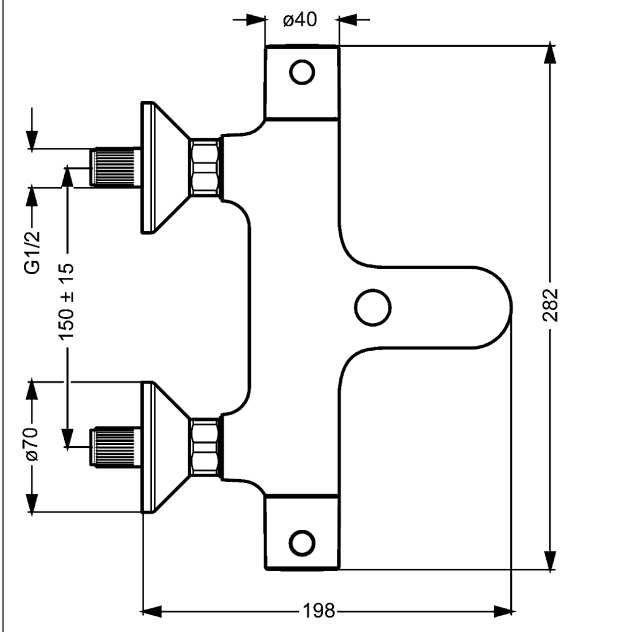

**HANSAUNITA**  
**bath renovation set**  
 with HANSAVIVA wall bar set 900 mm (4415 0130)

**Description**

HANSAUNITA  
 bath renovation set  
 with HANSAVIVA wall bar set 900 mm (4415 0130)

flow rate: 20/12 l/min (spout/shower), at 3 bar hydraulic pressure

- consisting of:
- HANSAUNITA
- thermostatic bath faucet, DN 15 (G1 / 2)
- for wall-mounting
- with protection against scalding
- body: DR brass (MS 63)
- THERMO COOL - function
- operating handles
- volume valve with ceramic discs
- water rate economy button
- safety stop against scalding at 38°C
- HANSAVIVA hand shower, 100 mm
- (-) 3-spray
- eccentric connections
- (-) centre distance: 150 ± 15 mm
- strainer and backflow preventer in connections
- protected against back-flow in domestic use (according to DIN EN 1717)

Model	Item No.	
chrome	48372131	

Product Image

Product Drawing

Product Drawing

Product Drawing

### Related Products

Image:	Description:	Model / Item No.:
	<p><b>HANSAUNITA</b>  <b>thermostatic bath faucet, DN 15 (G1 /2)</b></p> <p>for wall-mounting  with protection against scalding</p>	<p>chrome  58372101</p>
	<p><b>HANSAVIVA</b>  <b>wall bar set 900 mm</b></p> <p>length can be shortened</p>	<p>chrome  44150130</p>