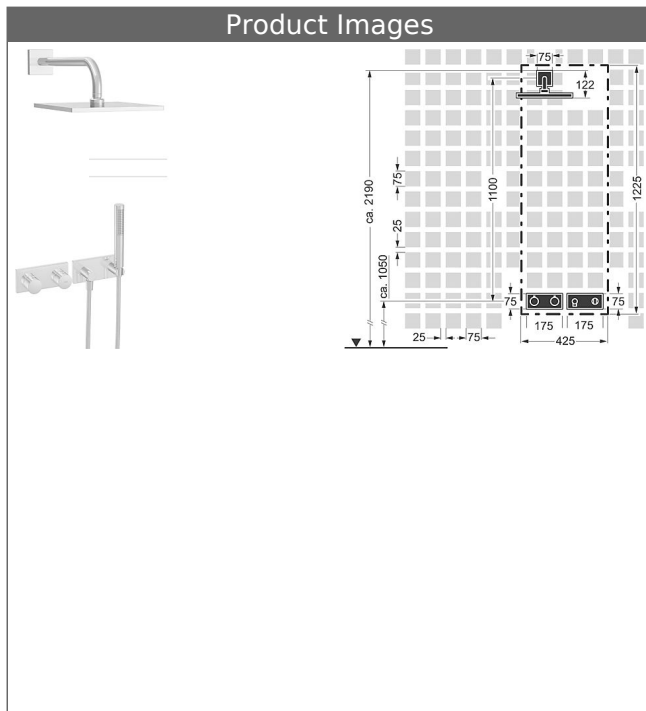

HANSALIVING
trim kit installation set 08
thermostatic mixer, DN 15 (G1/2)
suitable for HANSAMATRIX installation unit

suitable for HANSASIGNATUR, HANSALOFT, HANSADESIGNO, HANSALIGNA, HANSASTECLA, HANSARONDA, shower set
 HANSAVIVA overhead shower

Description

HANSALIVING
 trim kit installation set 08
 thermostatic mixer, DN 15 (G1/2)
 suitable for HANSAMATRIX installation unit
 suitable for HANSASIGNATUR, HANSALOFT,
 HANSADESIGNO, HANSALIGNA, HANSASTECLA,
 HANSARONDA,
 shower set
 HANSAVIVA overhead shower

HANSA|LIVING
trim kit with function unit
thermostatic mixer, DN 15 (G1/2)
suitable for HANSAMATRIX installation unit

suitable for HANSASIGNATUR, HANSALOFT,
 HANSADESIGNO, HANSALIGNA, HANSASTECLA,
 HANSARONDA,
 with 2-way-diverter/with volume control
 rosette without screws
 Item No.: 44539503
 Qty: 1
 trim kit consisting of:
 temperature control handle (metal) with safety stop at 38°C
 lever for diverter (metal)
 sleeve and wall rosette
 trim plate frame
 retrofittable temperature limiter at approximately 38 °C

shower head square 250 x 250 mm
 also compatible with HANSAMATRIX
 Item No.: 04180340
 Qty: 1
 with shower arm 400 mm
 (-) reinforced edition, pipe Ø 26 mm
 connection G 1/2
 mounting flange and additional fastening plate
 wall connection plate square, twist-resistant
 ball joint connection: 56° swivel
 limescale protection technology