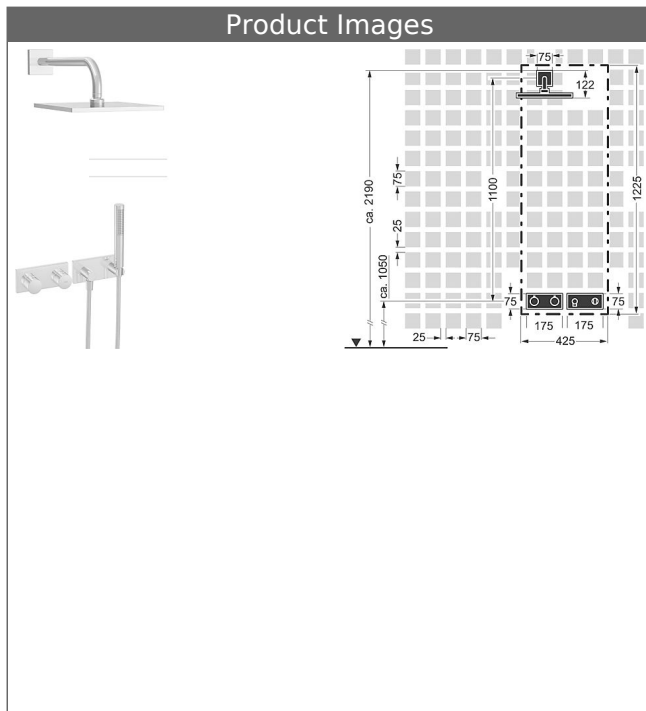

HANSALIVING
trim kit installation set 08
thermostatic mixer, DN 15 (G1/2)
suitable for HANSAMATRIX installation unit

suitable for HANSASIGNATUR, HANSALOFT, HANSADESIGNO, HANSALIGNA, HANSASTECLA, HANSARONDA,
 shower set
 HANSAVIVA overhead shower

Description

HANSALIVING
 trim kit installation set 08
 thermostatic mixer, DN 15 (G1/2)
 suitable for HANSAMATRIX installation unit
 suitable for HANSASIGNATUR, HANSALOFT,
 HANSADESIGNO, HANSALIGNA, HANSASTECLA,
 HANSARONDA,
 shower set
 HANSAVIVA overhead shower

HANSA|LIVING
trim kit with function unit
thermostatic mixer, DN 15 (G1/2)
suitable for HANSAMATRIX installation unit

suitable for HANSASIGNATUR, HANSALOFT,
 HANSADESIGNO, HANSALIGNA, HANSASTECLA,
 HANSARONDA,
 with 2-way-diverter/with volume control
 rosette without screws
 Item No.: 44539503
 Qty: 1
 trim kit consisting of:
 temperature control handle (metal) with safety stop at
 38°C
 lever for diverter (metal)
 sleeve and wall rosette
 trim plate frame
 retrofittable temperature limiter at approximately 38 °C

shower head square 250 x 250 mm
 also compatible with HANSAMATRIX
 Item No.: 04180340
 Qty: 1
 with shower arm 400 mm
 (-) reinforced edition, pipe Ø 26 mm
 connection G 1/2
 mounting flange and additional fastening plate
 wall connection plate square, twist-resistant
 ball joint connection: 56° swivel
 limescale protection technology