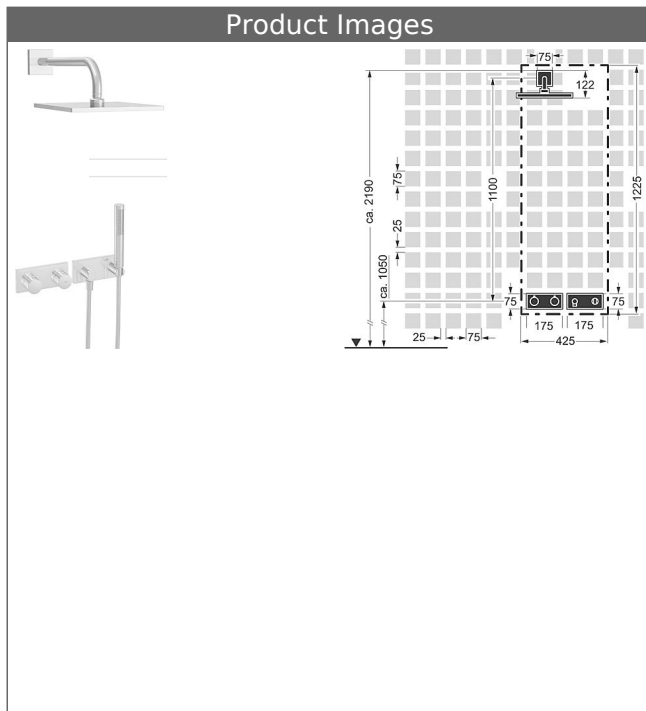

**HANSA|LIVING**  
**trim kit installation set 10.4**  
**thermostatic mixer, DN 15 (G1/2)**  
**suitable for HANSAMATRIX installation unit**

suitable for HANSASIGNATUR, HANSALOFT, HANSADESIGNO, HANSALIGNA, HANSASTECLA, HANSARONDA,  
 shower set  
 HANSAVIVA overhead shower

**Description**

HANSA|LIVING  
 trim kit installation set 10.4  
 thermostatic mixer, DN 15 (G1/2)  
 suitable for HANSAMATRIX installation unit  
 suitable for HANSASIGNATUR, HANSALOFT,  
 HANSADESIGNO, HANSALIGNA, HANSASTECLA,  
 HANSARONDA,  
 shower set  
 HANSAVIVA overhead shower

**HANSA|LIVING**  
**trim kit**  
**thermostatic mixer, DN 15 (G1/2)**  
**suitable for HANSAMATRIX installation unit**  
 suitable for HANSASIGNATUR, HANSALOFT,  
 HANSADESIGNO, HANSALIGNA, HANSASTECLA,  
 HANSARONDA,  
 with 2-way-diverter/with volume control  
 rosette without screws  
 Item No.: 44539503  
 Qty: 1  
 trim kit consisting of:  
 temperature control handle (metal) with safety stop at 38°C  
 lever for diverter (metal)  
 sleeve and wall rosette  
 trim plate frame  
 retrofittable temperature limiter at approximately 38 °C

**HANSAVIVA**  
**overhead shower, DN 15**  
**for wall-mounting**  
 shower head square 250 x 250 mm  
 also compatible with HANSAMATRIX  
 Item No.: 04180340  
 Qty: 1  
 with shower arm 400 mm  
 (-) reinforced edition, pipe Ø 26 mm  
 connection G 1/2  
 mounting flange and additional fastening plate  
 wall connection plate square, twist-resistant  
 ball joint connection: 56° swivel  
 limescale protection technology