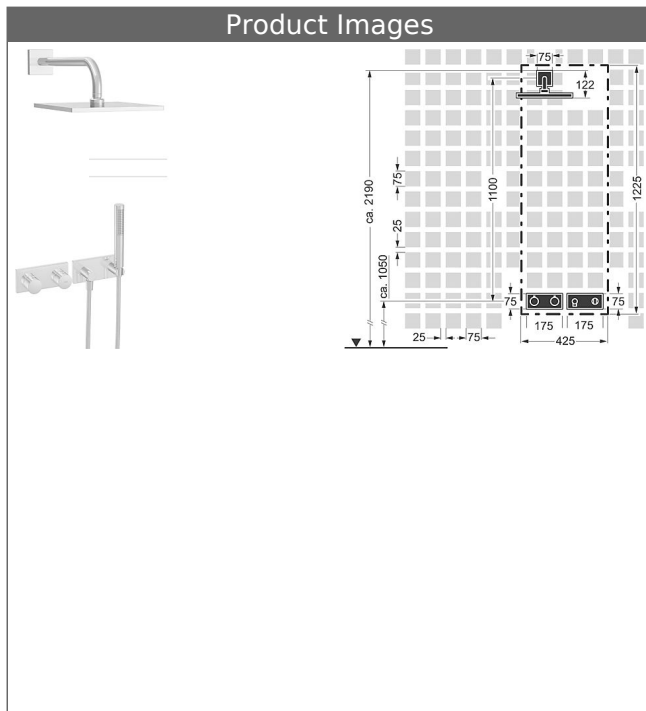

**HANSALIVING**  
**trim kit installation set 08**  
**thermostatic mixer, DN 15 (G1/2)**  
**suitable for HANSAMATRIX installation unit**

suitable for HANSASIGNATUR, HANSALOFT, HANSADESIGNO, HANSALIGNA, HANSASTECLA, HANSARONDA,  
 shower set  
 HANSAVIVA overhead shower

**Description**

**HANSALIVING**  
 trim kit installation set 08  
 thermostatic mixer, DN 15 (G1/2)  
 suitable for HANSAMATRIX installation unit  
 suitable for HANSASIGNATUR, HANSALOFT,  
 HANSADESIGNO, HANSALIGNA, HANSASTECLA,  
 HANSARONDA,  
 shower set  
 HANSAVIVA overhead shower

**HANSA|LIVING**  
**trim kit with function unit**  
**thermostatic mixer, DN 15 (G1/2)**  
**suitable for HANSAMATRIX installation unit**

suitable for HANSASIGNATUR, HANSALOFT,  
 HANSADESIGNO, HANSALIGNA, HANSASTECLA,  
 HANSARONDA,  
 with 2-way-diverter/with volume control  
 rosette without screws  
 Item No.: 44539503  
 Qty: 1  
 trim kit consisting of:  
 temperature control handle (metal) with safety stop at 38°C  
 lever for diverter (metal)  
 sleeve and wall rosette  
 trim plate frame  
 retrofittable temperature limiter at approximately 38 °C

**HANSAVIVA**  
**overhead shower, DN 15**  
**for wall-mounting**

shower head square 250 x 250 mm  
 also compatible with HANSAMATRIX  
 Item No.: 04180340  
 Qty: 1  
 with shower arm 400 mm  
 (-) reinforced edition, pipe Ø 26 mm  
 connection G 1/2  
 mounting flange and additional fastening plate  
 wall connection plate square, twist-resistant  
 ball joint connection: 56° swivel  
 limescale protection technology