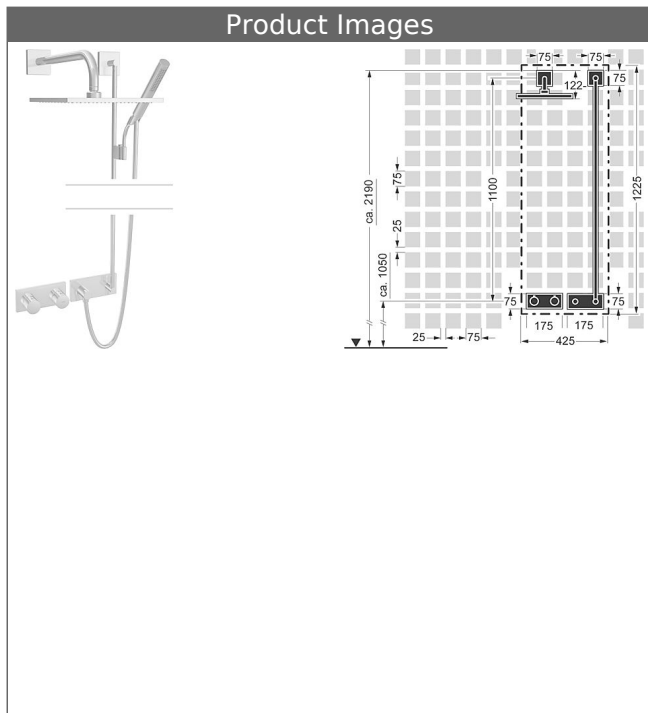

HANSALIVING
trim kit installation set 07
thermostatic mixer, DN 15 (G1/2)
suitable for HANSAMATRIX installation unit

suitable for HANSASIGNATUR, HANSALOFT, HANSADESIGNO, HANSALIGNA, HANSASTECLA, HANSARONDA,
 wall bar set 1100 mm
 HANSAVIVA overhead shower

Description

HANSALIVING
 trim kit installation set 07
 thermostatic mixer, DN 15 (G1/2)
 suitable for HANSAMATRIX installation unit
 suitable for HANSASIGNATUR, HANSALOFT,
 HANSADESIGNO, HANSALIGNA, HANSASTECLA,
 HANSARONDA,
 wall bar set 1100 mm
 HANSAVIVA overhead shower

HANSA|LIVING
wall bar set 1100 mm

with wall connection elbow
 Item No.: 44420100
 Qty: 1
 wall bar
 1100 mm, Ø 18 mm
 length can be shortened
 HANSASTILO hand shower
 Silverjet® shower hose 1600 mm, chrome optic
 height adjustment: push button control
 slide: swivelling
 flexible shower holder
 wall connection elbow

HANSAVIVA
overhead shower, DN 15
for wall-mounting

shower head square 250 x 250 mm
 also compatible with HANSAMATRIX
 Item No.: 04180340
 Qty: 1
 with shower arm 400 mm
 (-) reinforced edition, pipe Ø 26 mm
 connection G 1/2