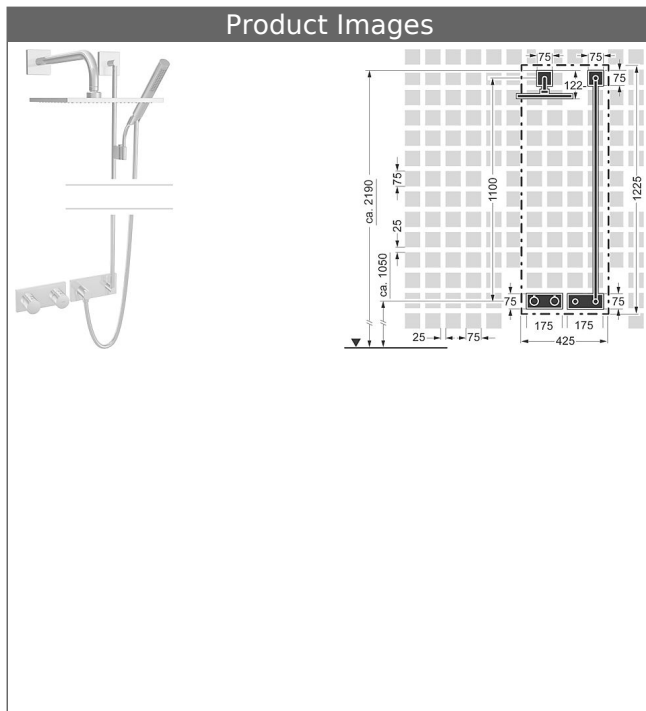

HANSALIVING
trim kit installation set 07
thermostatic mixer, DN 15 (G1/2)
suitable for HANSAMATRIX installation unit

suitable for HANSASIGNATUR, HANSALOFT, HANSADESIGNO, HANSALIGNA, HANSASTECLA, HANSARONDA,
 wall bar set 1100 mm
 HANSAVIVA overhead shower

Description

HANSALIVING
 trim kit installation set 07
 thermostatic mixer, DN 15 (G1/2)
 suitable for HANSAMATRIX installation unit
 suitable for HANSASIGNATUR, HANSALOFT,
 HANSADESIGNO, HANSALIGNA, HANSASTECLA,
 HANSARONDA,
 wall bar set 1100 mm
 HANSAVIVA overhead shower

HANSA|LIVING
wall bar set 1100 mm

with wall connection elbow
 Item No.: 44420100
 Qty: 1
 wall bar
 1100 mm, Ø 18 mm
 length can be shortened
 HANSASTILO hand shower
 Silverjet® shower hose 1600 mm, chrome optic
 height adjustment: push button control
 slide: swivelling
 flexible shower holder
 wall connection elbow

HANSAVIVA
overhead shower, DN 15
for wall-mounting

shower head square 250 x 250 mm
 also compatible with HANSAMATRIX
 Item No.: 04180340
 Qty: 1
 with shower arm 400 mm
 (-) reinforced edition, pipe Ø 26 mm
 connection G 1/2