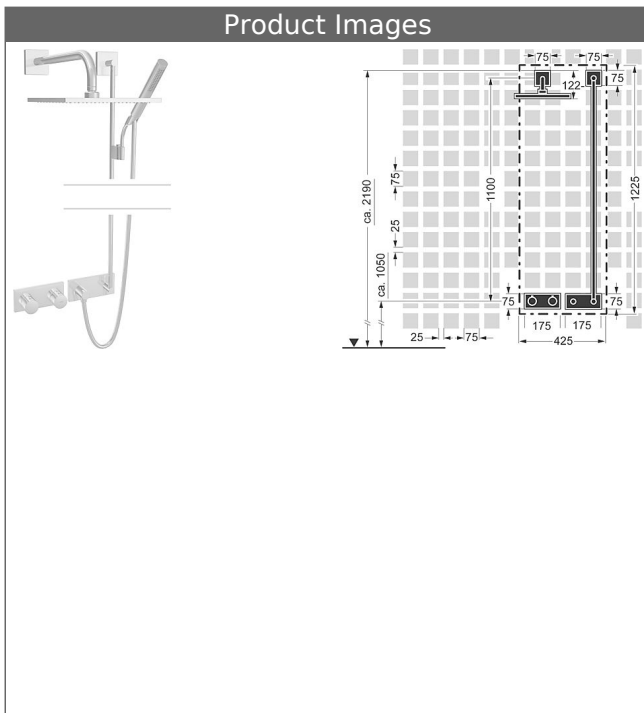

HANSALIVING
trim kit installation set 07
thermostatic mixer, DN 15 (G1/2)
suitable for HANSAMATRIX installation unit

suitable for HANSASIGNATUR, HANSALOFT, HANSADESIGNO, HANSALIGNA, HANSASTECLA, HANSARONDA,
 wall bar set 1100 mm
 HANSAVIVA overhead shower

Description

HANSALIVING
 trim kit installation set 07
 thermostatic mixer, DN 15 (G1/2)
 suitable for HANSAMATRIX installation unit
 suitable for HANSASIGNATUR, HANSALOFT,
 HANSADESIGNO, HANSALIGNA, HANSASTECLA,
 HANSARONDA,
 wall bar set 1100 mm
 HANSAVIVA overhead shower

HANSA|LIVING
wall bar set 1100 mm
 with wall connection elbow
 Item No.: 44420100
 Qty: 1
 wall bar
 1100 mm, Ø 18 mm
 length can be shortened
 HANSASTILO hand shower
 Silverjet® shower hose 1600 mm, chrome optic
 height adjustment: push button control
 slide: swivelling
 flexible shower holder
 wall connection elbow

HANSAVIVA
overhead shower, DN 15
for wall-mounting
 shower head square 250 x 250 mm
 also compatible with HANSAMATRIX
 Item No.: 04180340
 Qty: 1
 with shower arm 400 mm
 (-) reinforced edition, pipe Ø 26 mm
 connection G 1/2