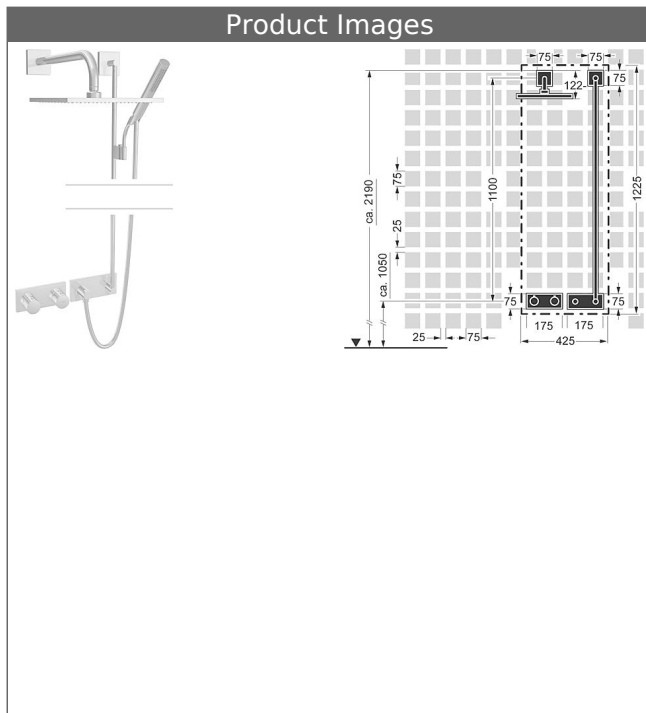

HANSA|LIVING
trim kit installation set 10.2
thermostatic mixer, DN 15 (G1/2)
suitable for HANSAMATRIX installation unit

suitable for HANSASIGNATUR, HANSALOFT, HANSADESIGNO, HANSALIGNA, HANSASTECLA, HANSARONDA,
 wall bar set 1100 mm
 HANSAVIVA overhead shower

Description

HANSA|LIVING
 trim kit installation set 10.2
 thermostatic mixer, DN 15 (G1/2)
 suitable for HANSAMATRIX installation unit
 suitable for HANSASIGNATUR, HANSALOFT,
 HANSADESIGNO, HANSALIGNA, HANSASTECLA,
 HANSARONDA,
 wall bar set 1100 mm
 HANSAVIVA overhead shower

HANSA|LIVING
wall bar set 1100 mm
 with wall connection elbow
 Item No.: 44420100
 Qty: 1
 wall bar
 1100 mm, Ø 18 mm
 length can be shortened
 HANSASTILO hand shower
 Silverjet® shower hose 1600 mm, chrome optic
 height adjustment: push button control
 slide: swivelling
 flexible shower holder
 wall connection elbow

HANSAVIVA
overhead shower, DN 15
for wall-mounting
 shower head square 250 x 250 mm
 also compatible with HANSAMATRIX
 Item No.: 04180340
 Qty: 1
 with shower arm 400 mm
 (-) reinforced edition, pipe Ø 26 mm
 connection G 1/2