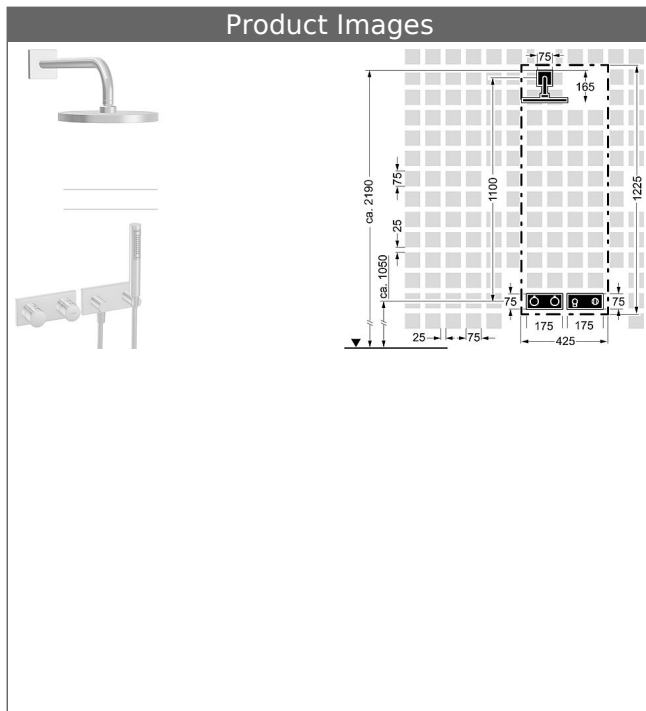

HANSA|LIVING
trim kit installation set 10.3
thermostatic mixer, DN 15 (G1/2)
suitable for HANSAMATRIX installation unit

suitable for HANSASIGNATUR, HANSALOFT, HANSADESIGNO, HANSALIGNA, HANSASTECLA, HANSARONDA,
 shower set
 HANSARAIN overhead shower

Description

HANSA|LIVING
 trim kit installation set 10.3
 thermostatic mixer, DN 15 (G1/2)
 suitable for HANSAMATRIX installation unit
 suitable for HANSASIGNATUR, HANSALOFT,
 HANSADESIGNO, HANSALIGNA, HANSASTECLA,
 HANSARONDA,
 shower set
 HANSARAIN overhead shower

HANSARAIN
overhead shower, DN 15
for wall-mounting

shower head, solid brass \varnothing 220 mm
 also compatible with HANSAMATRIX
 Item No.: 04180300
 Qty: 1
 with shower arm 400 mm
 (-) reinforced edition, pipe \varnothing 26 mm
 connection G 1/2
 mounting flange and additional fastening plate
 wall connection plate square, twist-resistant
 flow limiter
 ball joint connection: 45° swivel
 limescale protection technology

HANSA|LIVING
shower set

with wall connection elbow
 Item No.: 44430100
 Qty: 1
 HANSASTILO hand shower
 Silverjet® shower hose 1250 mm, chrome optic
 wall-mounted shower bracket
 wall connection elbow

HANSA|LIVING
trim kit with function unit
thermostatic mixer, DN 15 (G1/2)
suitable for HANSAMATRIX installation unit
 suitable for HANSASIGNATUR, HANSALOFT,
 HANSADESIGNO, HANSALIGNA, HANSASTECLA,
 HANSARONDA,
 with 2-way-diverter/with volume control
 rosette without screws
 Item No.: 44539583
 Qty: 1
 trim kit consisting of:
 temperature control handle (metal) with safety stop at
 38°C
 lever for diverter (metal)
 sleeve and wall rosette
 trim plate frame
 retrofittable temperature limiter at approximately 38 °C