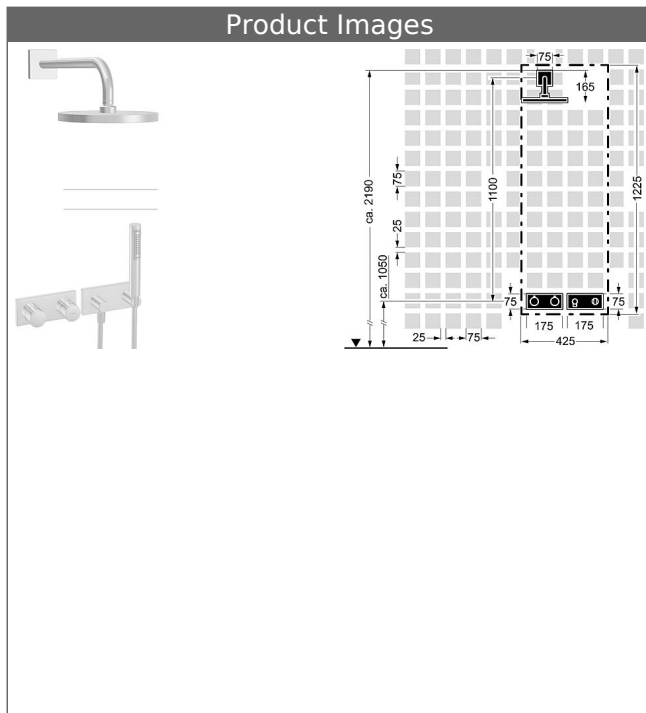

HANSALIVING

trim kit installation set 08 thermostatic mixer, DN 15 (G1/2) suitable for HANSAMATRIX installation unit

suitable for HANSASIGNATUR, HANSALOFT, HANSADESIGNO, HANSALIGNA, HANSASTECLA,
HANSARONDA,
shower set
HANSARAIN overhead shower

Description

HANSALIVING
trim kit installation set 08
thermostatic mixer, DN 15 (G1/2)
suitable for HANSAMATRIX installation unit
suitable for HANSASIGNATUR, HANSALOFT,
HANSADESIGNO, HANSALIGNA, HANSASTECLA,
HANSARONDA,
shower set
HANSARAIN overhead shower

HANSARAIN overhead shower, DN 15 for wall-mounting

shower head, solid brass \varnothing 220 mm
also compatible with HANSAMATRIX
Item No.: 04180300
Qty: 1
with shower arm 400 mm
(-) reinforced edition, pipe \varnothing 26 mm
connection G 1/2
mounting flange and additional fastening plate
wall connection plate square, twist-resistant
flow limiter
ball joint connection: 45° swivel
limescale protection technology

HANSA|LIVING trim kit with function unit thermostatic mixer, DN 15 (G1/2) suitable for HANSAMATRIX installation unit

suitable for HANSASIGNATUR, HANSALOFT,
HANSADESIGNO, HANSALIGNA, HANSASTECLA,
HANSARONDA,
with 2-way-diverter/with volume control
rosette without screws
Item No.: 44539503
Qty: 1
trim kit consisting of:
temperature control handle (metal) with safety stop at
38°C
lever for diverter (metal)
sleeve and wall rosette
trim plate frame
retrofittable temperature limiter at approximately 38 °C