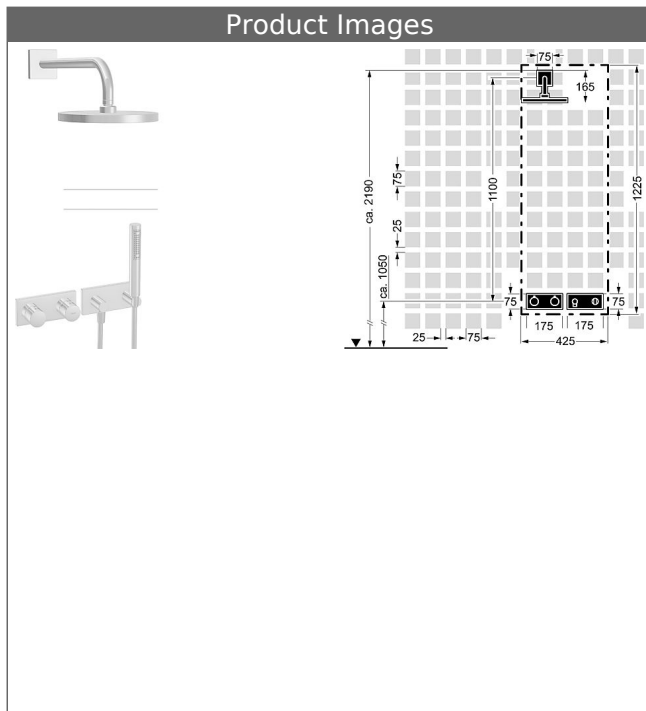

**HANSALIVING**  
**trim kit installation set 08**  
**thermostatic mixer, DN 15 (G1/2)**  
**suitable for HANSAMATRIX installation unit**

suitable for HANSASIGNATUR, HANSALOFT, HANSADESIGNO, HANSALIGNA, HANSASTELA,  
 HANSARONDA,  
 shower set  
 HANSARAIN overhead shower

**Description**

**HANSALIVING**  
 trim kit installation set 08  
 thermostatic mixer, DN 15 (G1/2)  
 suitable for HANSAMATRIX installation unit  
 suitable for HANSASIGNATUR, HANSALOFT,  
 HANSADESIGNO, HANSALIGNA, HANSASTELA,  
 HANSARONDA,  
 shower set  
 HANSARAIN overhead shower

**HANSARAIN**  
**overhead shower, DN 15**  
**for wall-mounting**

shower head, solid brass Ø 220 mm  
 also compatible with HANSAMATRIX  
 Item No.: 04180300  
 Qty: 1  
 with shower arm 400 mm  
 (-) reinforced edition, pipe Ø 26 mm  
 connection G 1/2  
 mounting flange and additional fastening plate  
 wall connection plate square, twist-resistant  
 flow limiter  
 ball joint connection: 45° swivel  
 limescale protection technology

**HANSA|LIVING**  
**shower set**

with wall connection elbow  
 Item No.: 44430100  
 Qty: 1  
 HANSASTILO hand shower  
 Silverjet® shower hose 1250 mm, chrome optic  
 wall-mounted shower bracket  
 wall connection elbow