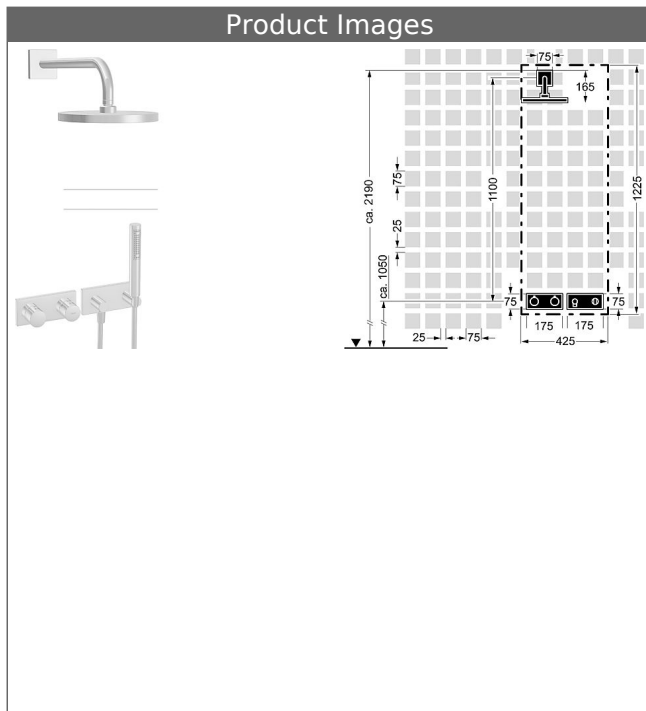

**HANSA|LIVING**  
**trim kit installation set 10.3**  
**thermostatic mixer, DN 15 (G1/2)**  
**suitable for HANSAMATRIX installation unit**

suitable for HANSASIGNATUR, HANSALOFT, HANSADESIGNO, HANSALIGNA, HANSASTECLA, HANSARONDA,  
 shower set  
 HANSARAIN overhead shower

**Description**

**HANSA|LIVING**  
 trim kit installation set 10.3  
 thermostatic mixer, DN 15 (G1/2)  
 suitable for HANSAMATRIX installation unit  
 suitable for HANSASIGNATUR, HANSALOFT,  
 HANSADESIGNO, HANSALIGNA, HANSASTECLA,  
 HANSARONDA,  
 shower set  
 HANSARAIN overhead shower

**HANSARAIN**  
**overhead shower, DN 15**  
**for wall-mounting**

shower head, solid brass  $\varnothing$  220 mm  
 also compatible with HANSAMATRIX  
 Item No.: 04180300  
 Qty: 1  
 with shower arm 400 mm  
 (-) reinforced edition, pipe  $\varnothing$  26 mm  
 connection G 1/2  
 mounting flange and additional fastening plate  
 wall connection plate square, twist-resistant  
 flow limiter  
 ball joint connection: 45° swivel  
 limescale protection technology

**HANSA|LIVING**  
**shower set**

with wall connection elbow  
 Item No.: 44430100  
 Qty: 1  
 HANSASTILO hand shower  
 Silverjet® shower hose 1250 mm, chrome optic  
 wall-mounted shower bracket  
 wall connection elbow