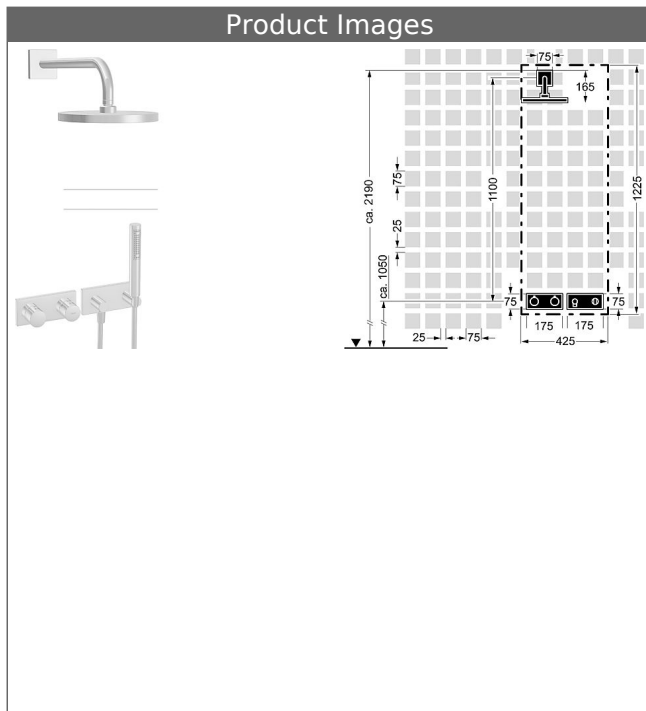

HANSALIVING
trim kit installation set 08
thermostatic mixer, DN 15 (G1/2)
suitable for HANSAMATRIX installation unit

suitable for HANSASIGNATUR, HANSALOFT, HANSADESIGNO, HANSALIGNA, HANSASTECLA,
 HANSARONDA,
 shower set
 HANSARAIN overhead shower

Description

HANSALIVING
 trim kit installation set 08
 thermostatic mixer, DN 15 (G1/2)
 suitable for HANSAMATRIX installation unit
 suitable for HANSASIGNATUR, HANSALOFT,
 HANSADESIGNO, HANSALIGNA, HANSASTECLA,
 HANSARONDA,
 shower set
 HANSARAIN overhead shower

HANSARAIN
overhead shower, DN 15
for wall-mounting

shower head, solid brass \varnothing 220 mm
 also compatible with HANSAMATRIX
 Item No.: 04180300
 Qty: 1
 with shower arm 400 mm
 (-) reinforced edition, pipe \varnothing 26 mm
 connection G 1/2
 mounting flange and additional fastening plate
 wall connection plate square, twist-resistant
 flow limiter
 ball joint connection: 45° swivel
 limescale protection technology

HANSA|LIVING
trim kit with function unit
thermostatic mixer, DN 15 (G1/2)
suitable for HANSAMATRIX installation unit

suitable for HANSASIGNATUR, HANSALOFT,
 HANSADESIGNO, HANSALIGNA, HANSASTECLA,
 HANSARONDA,
 with 2-way-diverter/with volume control
 rosette without screws
 Item No.: 44539503
 Qty: 1
 trim kit consisting of:
 temperature control handle (metal) with safety stop at
 38°C
 lever for diverter (metal)
 sleeve and wall rosette
 trim plate frame
 retrofittable temperature limiter at approximately 38 °C