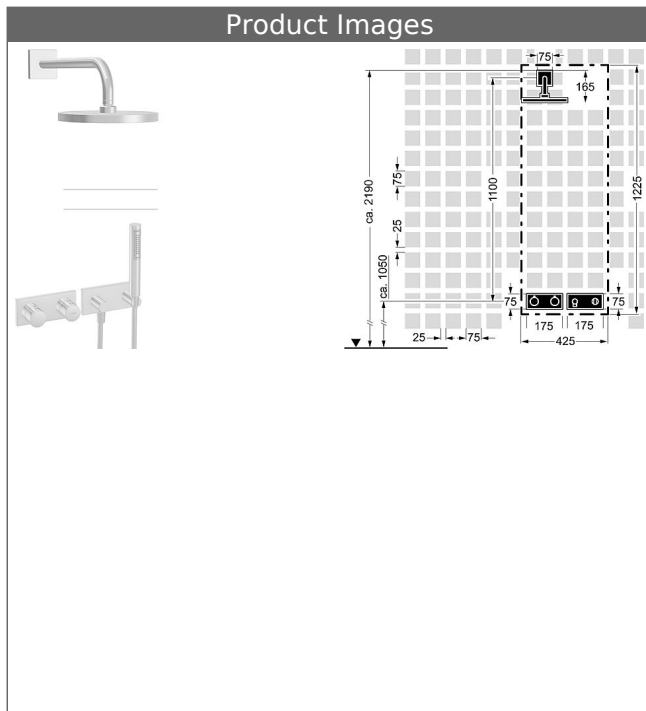

HANSALIVING
trim kit installation set 08
thermostatic mixer, DN 15 (G1/2)
suitable for HANSAMATRIX installation unit

suitable for HANSASIGNATUR, HANSALOFT, HANSADESIGNO, HANSALIGNA, HANSASTECLA, HANSARONDA, shower set
HANSARAIN overhead shower

Description

HANSALIVING
trim kit installation set 08
thermostatic mixer, DN 15 (G1/2)
suitable for HANSAMATRIX installation unit
suitable for HANSASIGNATUR, HANSALOFT,
HANSADESIGNO, HANSALIGNA, HANSASTECLA,
HANSARONDA,
shower set
HANSARAIN overhead shower

HANSARAIN
overhead shower, DN 15
for wall-mounting
shower head, solid brass \varnothing 220 mm
also compatible with HANSAMATRIX
Item No.: 04180300
Qty: 1
with shower arm 400 mm
(-) reinforced edition, pipe \varnothing 26 mm
connection G 1/2
mounting flange and additional fastening plate
wall connection plate square, twist-resistant
flow limiter
ball joint connection: 45° swivel
limescale protection technology

HANSA|LIVING
trim kit with function unit
thermostatic mixer, DN 15 (G1/2)
suitable for HANSAMATRIX installation unit
suitable for HANSASIGNATUR, HANSALOFT,
HANSADESIGNO, HANSALIGNA, HANSASTECLA,
HANSARONDA,
with 2-way-diverter/with volume control
rosette without screws
Item No.: 44539503
Qty: 1
trim kit consisting of:
temperature control handle (metal) with safety stop at 38°C
lever for diverter (metal)
sleeve and wall rosette
trim plate frame
retrofittable temperature limiter at approximately 38 °C