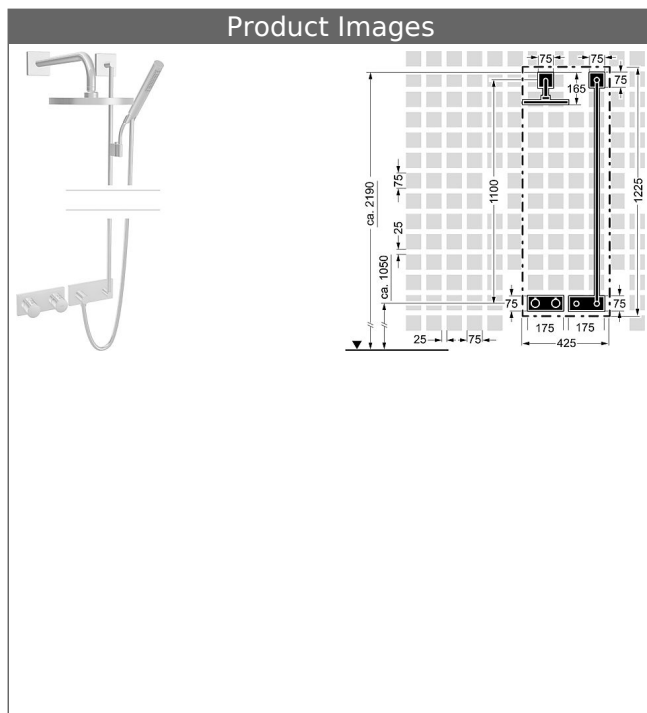

HANSA|LIVING
trim kit installation set 10.1
thermostatic mixer, DN 15 (G1/2)
suitable for HANSAMATRIX installation unit

suitable for HANSASIGNATUR, HANSALOFT, HANSADESIGNO, HANSALIGNA, HANSASTECLA, HANSARONDA,
 wall bar set 1100 mm
 HANSARAIN overhead shower

Description

HANSA|LIVING
 trim kit installation set 10.1
 thermostatic mixer, DN 15 (G1/2)
 suitable for HANSAMATRIX installation unit
 suitable for HANSASIGNATUR, HANSALOFT,
 HANSADESIGNO, HANSALIGNA, HANSASTECLA,
 HANSARONDA,
 wall bar set 1100 mm
 HANSARAIN overhead shower

HANSARAIN
overhead shower, DN 15
for wall-mounting

shower head, solid brass Ø 220 mm
 also compatible with HANSAMATRIX
 Item No.: 04180300
 Qty: 1
 with shower arm 400 mm
 (-) reinforced edition, pipe Ø 26 mm
 connection G 1/2
 mounting flange and additional fastening plate
 wall connection plate square, twist-resistant
 flow limiter
 ball joint connection: 45° swivel
 limescale protection technology

HANSA|LIVING
wall bar set 1100 mm

with wall connection elbow
 Item No.: 44420100
 Qty: 1
 wall bar
 1100 mm, Ø 18 mm
 length can be shortened
 HANSASTILO hand shower

Silverjet® shower hose 1600 mm, chrome optic
 height adjustment: push button control
 slide: swivelling
 flexible shower holder
 wall connection elbow