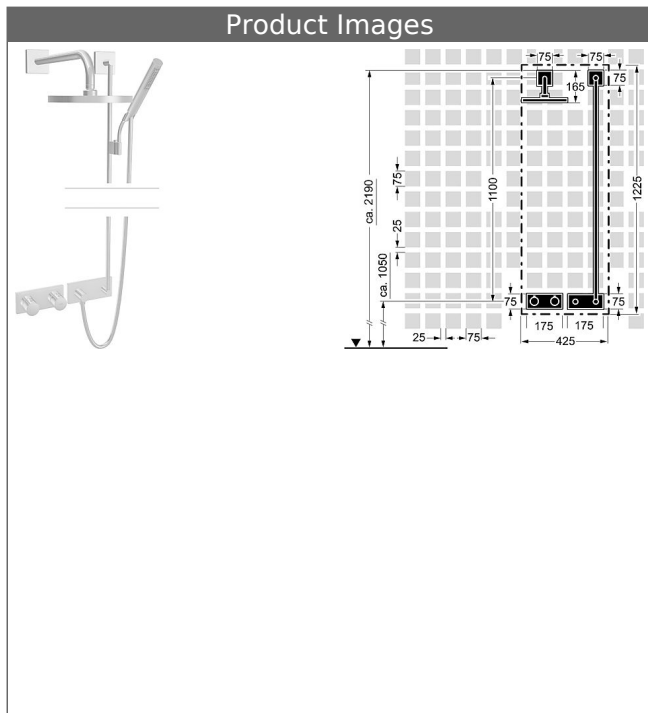

HANSALIVING
trim kit installation set 07
thermostatic mixer, DN 15 (G1/2)
suitable for HANSAMATRIX installation unit

suitable for HANSASIGNATUR, HANSALOFT, HANSADESIGNO, HANSALIGNA, HANSASTECLA, HANSARONDA,
 wall bar set 1100 mm
 HANSARAIN overhead shower

Description

HANSALIVING
 trim kit installation set 07
 thermostatic mixer, DN 15 (G1/2)
 suitable for HANSAMATRIX installation unit
 suitable for HANSASIGNATUR, HANSALOFT,
 HANSADESIGNO, HANSALIGNA, HANSASTECLA,
 HANSARONDA,
 wall bar set 1100 mm
 HANSARAIN overhead shower

HANSARAIN
overhead shower, DN 15
for wall-mounting

shower head, solid brass Ø 220 mm
 also compatible with HANSAMATRIX
 Item No.: 04180300
 Qty: 1
 with shower arm 400 mm
 (-) reinforced edition, pipe Ø 26 mm
 connection G 1/2
 mounting flange and additional fastening plate
 wall connection plate square, twist-resistant
 flow limiter
 ball joint connection: 45° swivel
 limescale protection technology

HANSA|LIVING
wall bar set 1100 mm

with wall connection elbow
 Item No.: 44420100
 Qty: 1
 wall bar
 1100 mm, Ø 18 mm
 length can be shortened
 HANSASTILO hand shower

Silverjet® shower hose 1600 mm, chrome optic
height adjustment: push button control
slide: swivelling
flexible shower holder
wall connection elbow