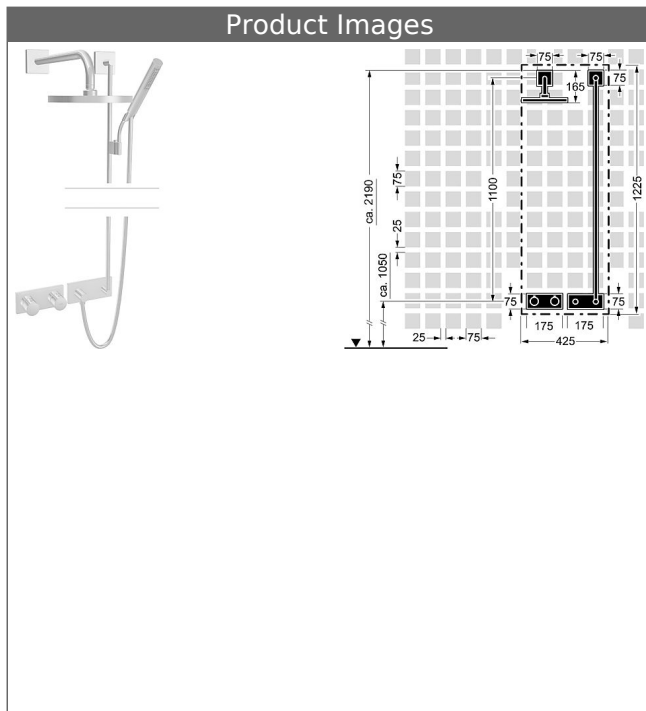

HANSALIVING
trim kit installation set 07
thermostatic mixer, DN 15 (G1/2)
suitable for HANSAMATRIX installation unit

suitable for HANSASIGNATUR, HANSALOFT, HANSADESIGNO, HANSALIGNA, HANSASTECLA, HANSARONDA,
 wall bar set 1100 mm
 HANSARAIN overhead shower

Description

HANSALIVING
 trim kit installation set 07
 thermostatic mixer, DN 15 (G1/2)
 suitable for HANSAMATRIX installation unit
 suitable for HANSASIGNATUR, HANSALOFT,
 HANSADESIGNO, HANSALIGNA, HANSASTECLA,
 HANSARONDA,
 wall bar set 1100 mm
 HANSARAIN overhead shower

HANSARAIN
overhead shower, DN 15
for wall-mounting

shower head, solid brass Ø 220 mm
 also compatible with HANSAMATRIX
 Item No.: 04180300
 Qty: 1
 with shower arm 400 mm
 (-) reinforced edition, pipe Ø 26 mm
 connection G 1/2
 mounting flange and additional fastening plate
 wall connection plate square, twist-resistant
 flow limiter
 ball joint connection: 45° swivel
 limescale protection technology

HANSA|LIVING
wall bar set 1100 mm

with wall connection elbow
 Item No.: 44420100
 Qty: 1
 wall bar
 1100 mm, Ø 18 mm
 length can be shortened
 HANSASTILO hand shower

Silverjet® shower hose 1600 mm, chrome optic
height adjustment: push button control
slide: swivelling
flexible shower holder
wall connection elbow