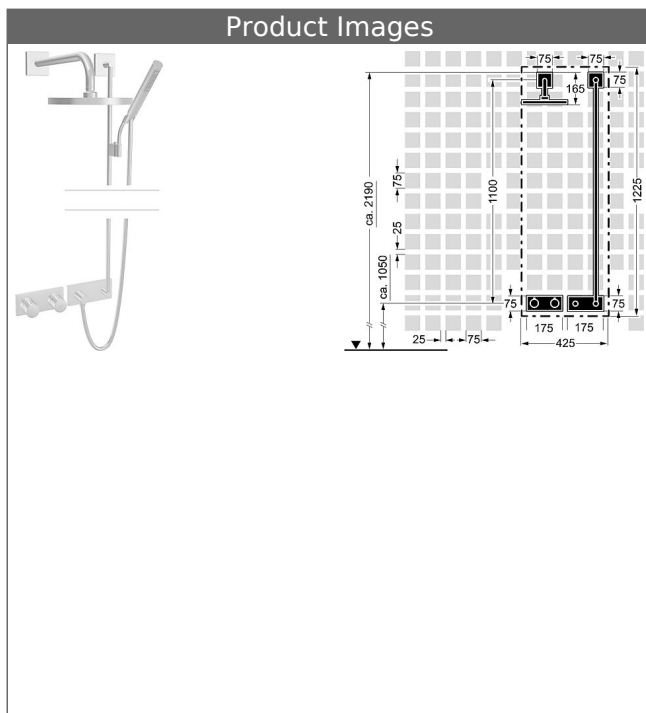

HANSALIVING
trim kit installation set 07
thermostatic mixer, DN 15 (G1/2)
suitable for HANSAMATRIX installation unit

suitable for HANSASIGNATUR, HANSALOFT, HANSADESIGNO, HANSALIGNA, HANSASTECLA, HANSARONDA,
 wall bar set 1100 mm
 HANSARAIN overhead shower

Description

HANSALIVING
 trim kit installation set 07
 thermostatic mixer, DN 15 (G1/2)
 suitable for HANSAMATRIX installation unit
 suitable for HANSASIGNATUR, HANSALOFT,
 HANSADESIGNO, HANSALIGNA, HANSASTECLA,
 HANSARONDA,
 wall bar set 1100 mm
 HANSARAIN overhead shower

HANSARAIN
overhead shower, DN 15
for wall-mounting

shower head, solid brass \varnothing 220 mm
 also compatible with HANSAMATRIX
 Item No.: 04180300
 Qty: 1
 with shower arm 400 mm
 (-) reinforced edition, pipe \varnothing 26 mm
 connection G 1/2
 mounting flange and additional fastening plate
 wall connection plate square, twist-resistant
 flow limiter
 ball joint connection: 45° swivel
 limescale protection technology

HANSA|LIVING
wall bar set 1100 mm

with wall connection elbow
 Item No.: 44420100
 Qty: 1
 wall bar
 1100 mm, \varnothing 18 mm
 length can be shortened
 HANSASTILO hand shower

Silverjet® shower hose 1600 mm, chrome optic
height adjustment: push button control
slide: swivelling
flexible shower holder
wall connection elbow