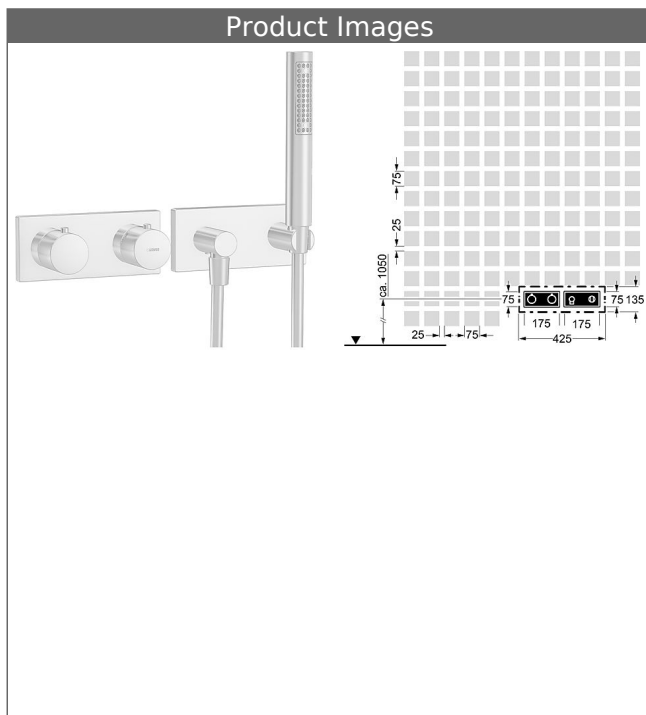

HANSALIVING
trim kit installation set 06
thermostatic mixer, DN 15 (G1/2)
suitable for HANSAMATRIX installation unit

suitable for HANSASIGNATUR, HANSALOFT, HANSADESIGNO, HANSALIGNA, HANSASTECLA, HANSARONDA, shower set

Description

HANSALIVING
 trim kit installation set 06
 thermostatic mixer, DN 15 (G1/2)
 suitable for HANSAMATRIX installation unit
 suitable for HANSASIGNATUR, HANSALOFT,
 HANSADESIGNO, HANSALIGNA, HANSASTECLA,
 HANSARONDA,
 shower set

HANSA|LIVING
trim kit with function unit
thermostatic mixer, DN 15 (G1/2)
suitable for HANSAMATRIX installation unit
 suitable for HANSASIGNATUR, HANSALOFT,
 HANSADESIGNO, HANSALIGNA, HANSASTECLA,
 HANSARONDA,

for 1 wall outlet/with shut-off valve
 rosette without screws
 Item No.: 44529503
 Qty: 1
 trim kit consisting of:
 temperature control handle (metal) with safety stop at 38°C
 lever for shut-off valve (metal)
 sleeve and wall rosette
 trim plate frame
 retrofittable temperature limiter at approximately 38 °C