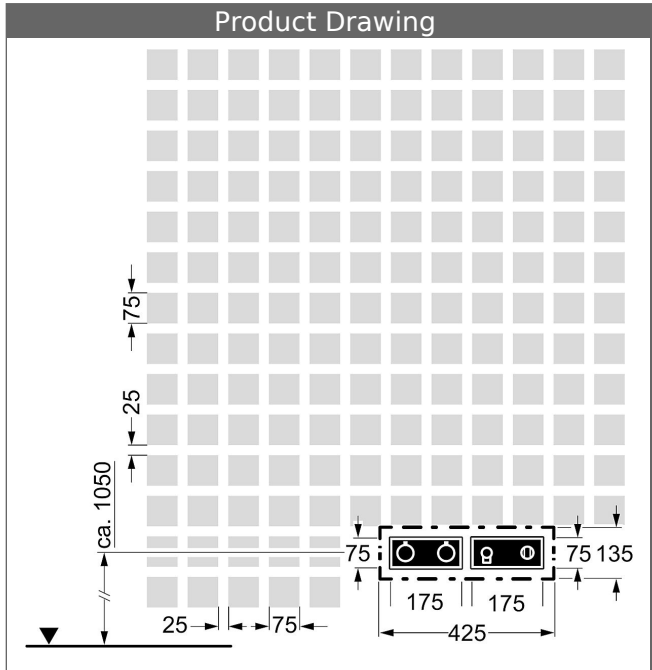

Model	Item No.
chrome	44870060 

suitable for concealed installation package
 HANSAMATRIX 4486 0030

estimated availability until 30.06.2018

Product Image

Product Drawing

Related Products

Image:	Description:	Model / Item No.:
	<p>HANSAMATRIX installation unit set 12.0 thermostatic mixer, DN 15 (G1/2) for one wall outlet</p>	44860030