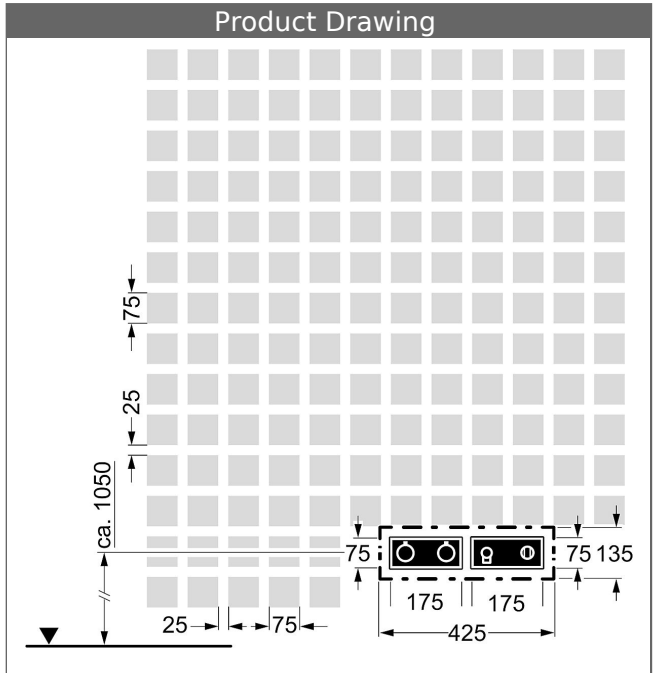

Product Drawing