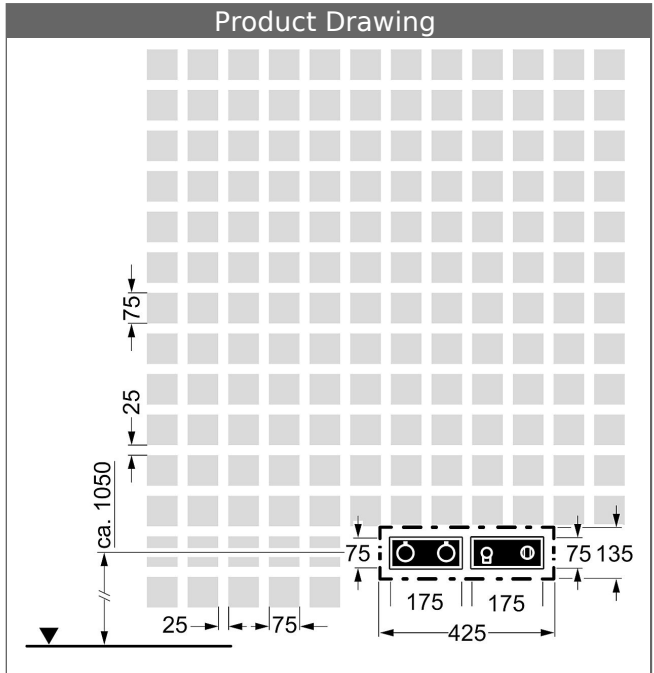

Model	Item No.
chrome	44870060 

suitable for concealed installation package  
 HANSAMATRIX 4486 0030

Product Image

Product Drawing