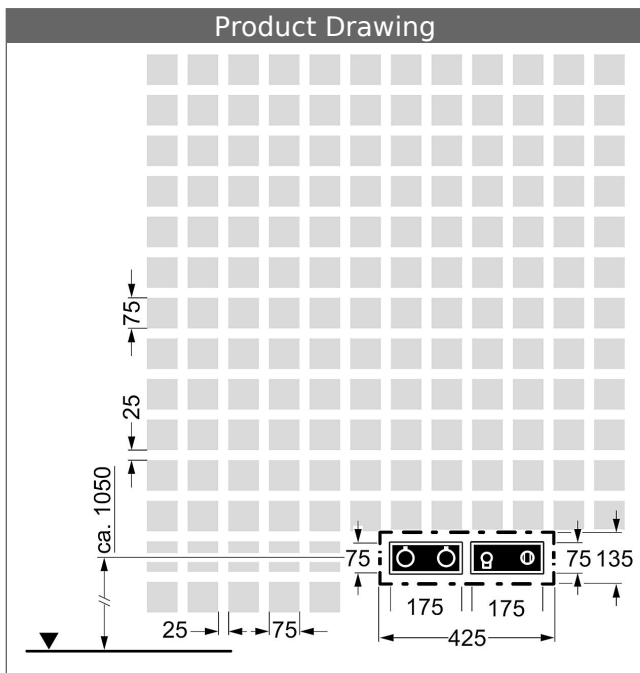

Model	Item No.
chrome	44870060 

suitable for concealed installation package
 HANSAMATRIX 4486 0030

estimated availability until 30.06.2018

Product Image

Product Drawing

Related Products

Image:	Description:	Model / Item No.:
	<p>HANSAMATRIX installation unit set 12.0 thermostatic mixer, DN 15 (G1/2) for one wall outlet</p>	44860030