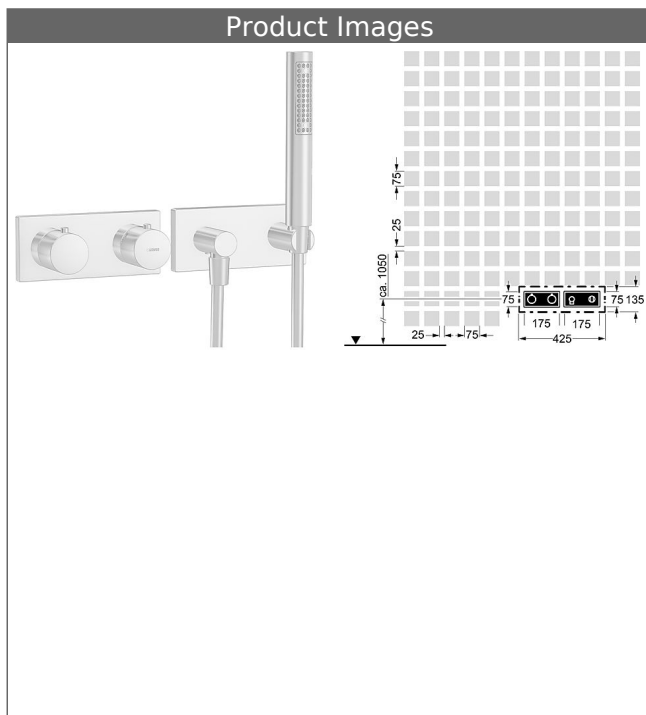

**HANSALIVING**  
**trim kit installation set 06**  
**thermostatic mixer, DN 15 (G1/2)**  
**suitable for HANSAMATRIX installation unit**

suitable for HANSASIGNATUR, HANSALOFT, HANSADESIGNO, HANSALIGNA, HANSASTECLA, HANSARONDA, shower set

**Description**

**HANSALIVING**  
 trim kit installation set 06  
 thermostatic mixer, DN 15 (G1/2)  
 suitable for HANSAMATRIX installation unit  
 suitable for HANSASIGNATUR, HANSALOFT,  
 HANSADESIGNO, HANSALIGNA, HANSASTECLA,  
 HANSARONDA,  
 shower set

for 1 wall outlet/with shut-off valve  
 rosette without screws  
 Item No.: 44529503  
 Qty: 1  
 trim kit consisting of:  
 temperature control handle (metal) with safety stop at 38°C  
 lever for shut-off valve (metal)  
 sleeve and wall rosette  
 trim plate frame  
 retrofittable temperature limiter at approximately 38 °C

**HANSA|LIVING**  
**shower set**

with wall connection elbow  
 Item No.: 44430100  
 Qty: 1  
 HANSASTILO hand shower  
 Silverjet® shower hose 1250 mm, chrome optic  
 wall-mounted shower bracket  
 wall connection elbow