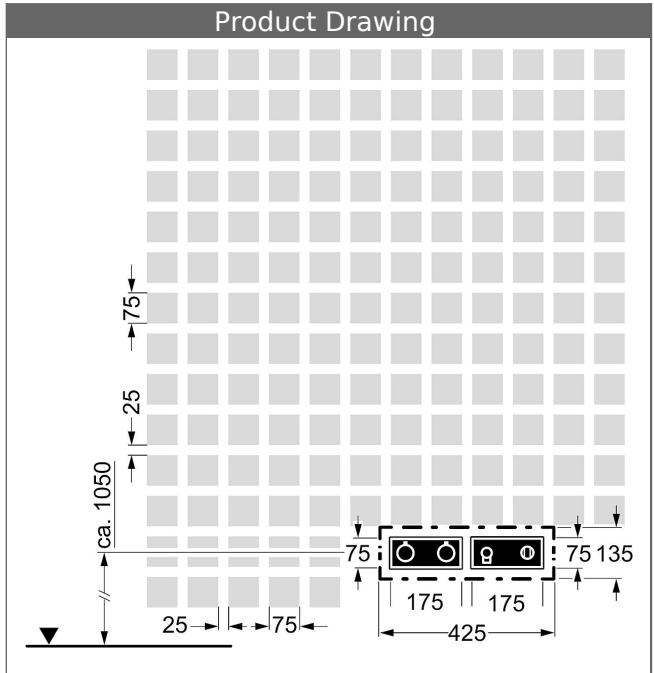

Model	Item No.
chrome	44870060 

suitable for concealed installation package
 HANSAMATRIX 4486 0030

Product Image

Product Drawing

Related Products

Image:	Description:	Model / Item No.:
	<p>HANSAMATRIX installation unit set 03 concealed installation unit thermostatic mixer, DN 15 (G1/2)</p> <p>for one wall outlet</p>	44860030