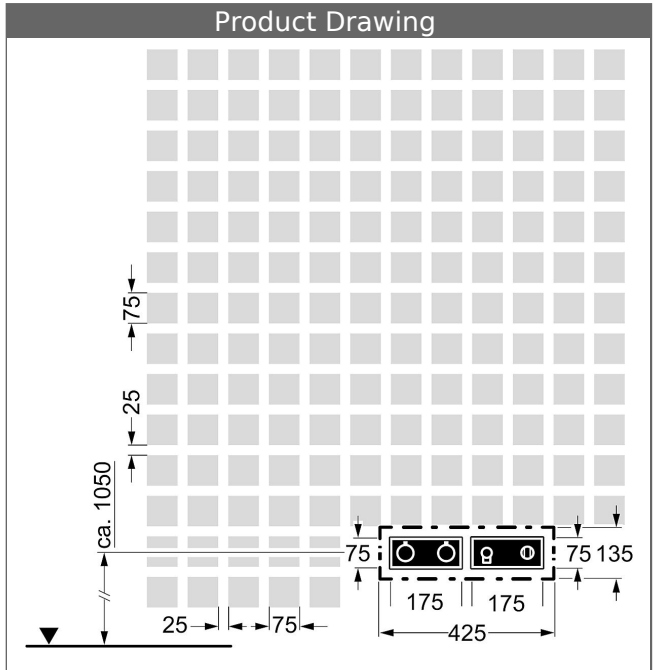

Product Drawing