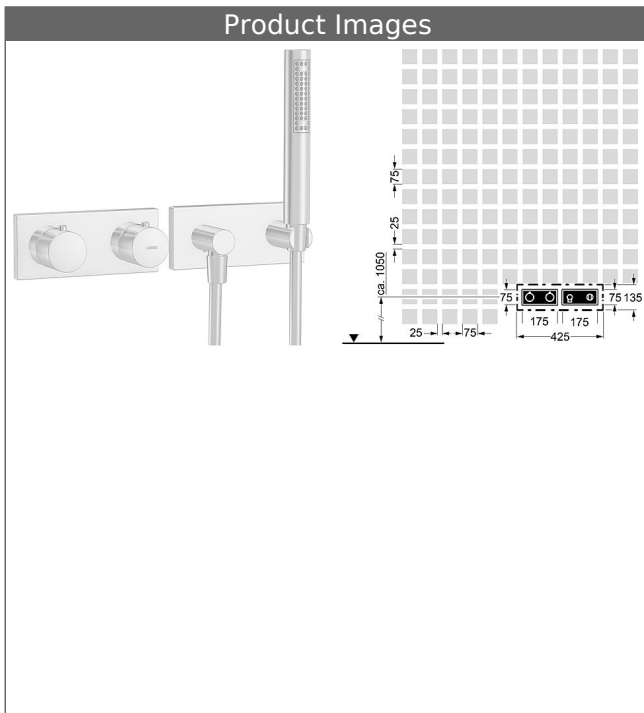

HANSA|LIVING
trim kit installation set 12.2
thermostatic mixer, DN 15 (G1/2)
suitable for HANSAMATRIX installation unit

suitable for HANSASIGNATUR, HANSALOFT, HANSADESIGNO, HANSALIGNA, HANSASTECLA, HANSARONDA, shower set

Description

HANSA|LIVING
 trim kit installation set 12.2
 thermostatic mixer, DN 15 (G1/2)
 suitable for HANSAMATRIX installation unit
 suitable for HANSASIGNATUR, HANSALOFT,
 HANSADESIGNO, HANSALIGNA, HANSASTECLA,
 HANSARONDA,
 shower set

HANSA|LIVING
trim kit
thermostatic mixer, DN 15 (G1/2)
suitable for HANSAMATRIX installation unit
 suitable for HANSASIGNATUR, HANSALOFT,
 HANSADESIGNO, HANSALIGNA, HANSASTECLA,
 HANSARONDA,

for 1 wall outlet/with shut-off valve
 rosette without screws
 Item No.: 44529503
 Qty: 1
 trim kit consisting of:
 temperature control handle (metal) with safety stop at 38°C
 lever for shut-off valve (metal)
 sleeve and wall rosette
 trim plate frame
 retrofittable temperature limiter at approximately 38 °C

HANSA|LIVING
shower set
 with wall connection elbow
 Item No.: 44430100
 Qty: 1
 HANSASTILO hand shower
 Silverjet® shower hose 1250 mm, chrome optic
 wall-mounted shower bracket
 wall connection elbow