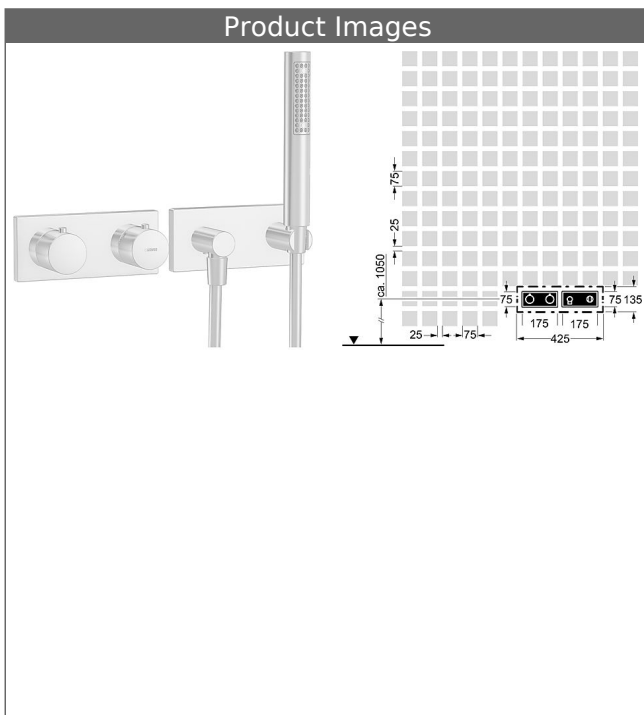

HANSALIVING
trim kit installation set 06
thermostatic mixer, DN 15 (G1/2)
suitable for HANSAMATRIX installation unit

suitable for HANSASIGNATUR, HANSALOFT, HANSADESIGNO, HANSALIGNA, HANSASTECLA, HANSARONDA, shower set

Description

HANSALIVING
 trim kit installation set 06
 thermostatic mixer, DN 15 (G1/2)
 suitable for HANSAMATRIX installation unit
 suitable for HANSASIGNATUR, HANSALOFT,
 HANSADESIGNO, HANSALIGNA, HANSASTECLA,
 HANSARONDA,
 shower set

HANSA|LIVING
trim kit with function unit
thermostatic mixer, DN 15 (G1/2)
suitable for HANSAMATRIX installation unit
 suitable for HANSASIGNATUR, HANSALOFT,
 HANSADESIGNO, HANSALIGNA, HANSASTECLA,
 HANSARONDA,

for 1 wall outlet/with shut-off valve
 rosette without screws
 Item No.: 44529503
 Qty: 1
 trim kit consisting of:
 temperature control handle (metal) with safety stop at 38°C
 lever for shut-off valve (metal)
 sleeve and wall rosette
 trim plate frame
 retrofittable temperature limiter at approximately 38 °C