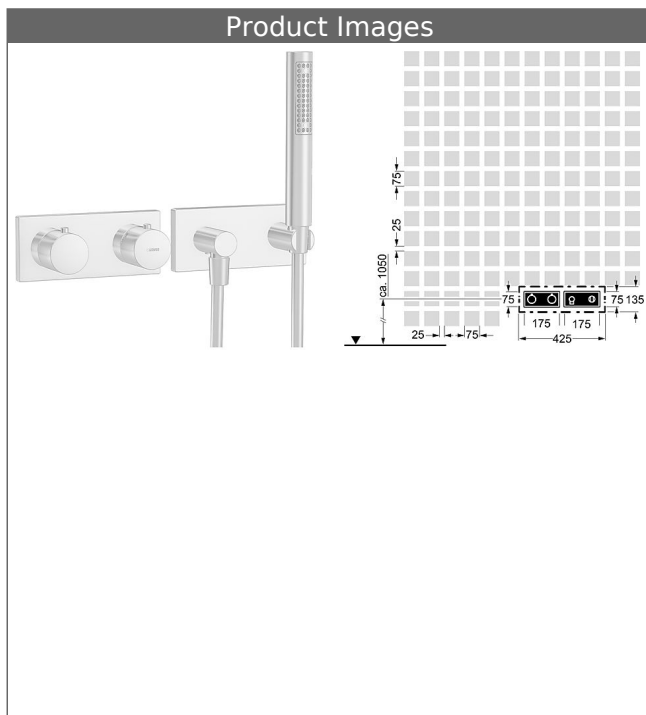

HANSA|LIVING
trim kit installation set 12.2
thermostatic mixer, DN 15 (G1/2)
suitable for HANSAMATRIX installation unit

suitable for HANSASIGNATUR, HANSALOFT, HANSADESIGNO, HANSALIGNA, HANSASTECLA, HANSARONDA, shower set

Description

HANSA|LIVING
 trim kit installation set 12.2
 thermostatic mixer, DN 15 (G1/2)
 suitable for HANSAMATRIX installation unit
 suitable for HANSASIGNATUR, HANSALOFT,
 HANSADESIGNO, HANSALIGNA, HANSASTECLA,
 HANSARONDA,
 shower set

HANSA|LIVING
 trim kit
 thermostatic mixer, DN 15 (G1/2)
 suitable for HANSAMATRIX installation unit
 suitable for HANSASIGNATUR, HANSALOFT,
 HANSADESIGNO, HANSALIGNA, HANSASTECLA,
 HANSARONDA,

for 1 wall outlet/with shut-off valve
 rosette without screws
 Item No.: 44529503
 Qty: 1
 trim kit consisting of:
 temperature control handle (metal) with safety stop at 38°C
 lever for shut-off valve (metal)
 sleeve and wall rosette
 trim plate frame
 retrofittable temperature limiter at approximately 38 °C

HANSA|LIVING
 shower set
 with wall connection elbow
 Item No.: 44430100
 Qty: 1
 HANSASTILO hand shower
 Silverjet® shower hose 1250 mm, chrome optic
 wall-mounted shower bracket
 wall connection elbow