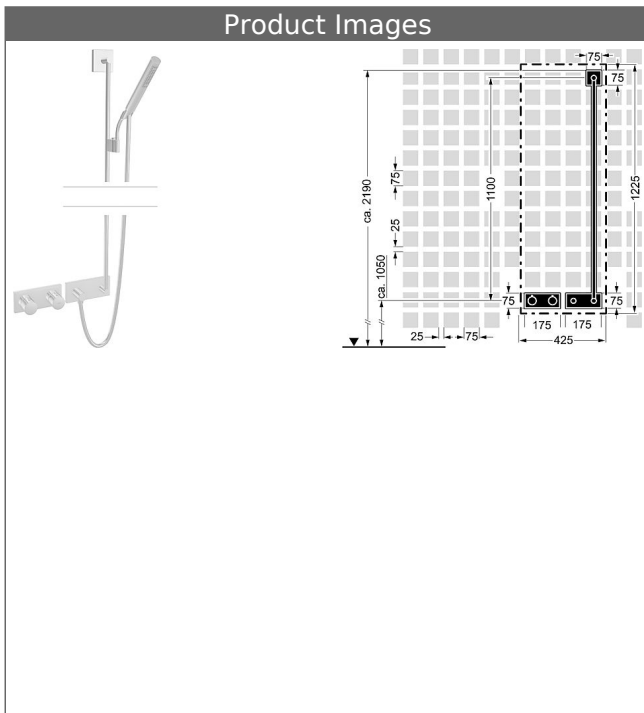

**HANSA|LIVING**  
**trim kit installation set 12.1**  
**thermostatic mixer, DN 15 (G1/2)**  
**suitable for HANSAMATRIX installation unit**

suitable for HANSASIGNATUR, HANSALOFT, HANSADESIGNO, HANSALIGNA, HANSASTECLA, HANSARONDA,  
 wall bar set 1100 mm

**Description**

**HANSA|LIVING**  
 trim kit installation set 12.1  
 thermostatic mixer, DN 15 (G1/2)  
 suitable for HANSAMATRIX installation unit  
 suitable for HANSASIGNATUR, HANSALOFT,  
 HANSADESIGNO, HANSALIGNA, HANSASTECLA,  
 HANSARONDA,  
 wall bar set 1100 mm

for 1 wall outlet/with shut-off valve  
 rosette without screws  
 Item No.: 44529503  
 Qty: 1  
 trim kit consisting of:  
 temperature control handle (metal) with safety stop at 38°C  
 lever for shut-off valve (metal)  
 sleeve and wall rosette  
 trim plate frame  
 retrofittable temperature limiter at approximately 38 °C

**HANSA|LIVING**  
**wall bar set 1100 mm**  
 with wall connection elbow  
 Item No.: 44420100  
 Qty: 1  
 wall bar  
 1100 mm, Ø 18 mm  
 length can be shortened  
 HANSASTILO hand shower  
 Silverjet® shower hose 1600 mm, chrome optic  
 height adjustment: push button control  
 slide: swivelling  
 flexible shower holder  
 wall connection elbow