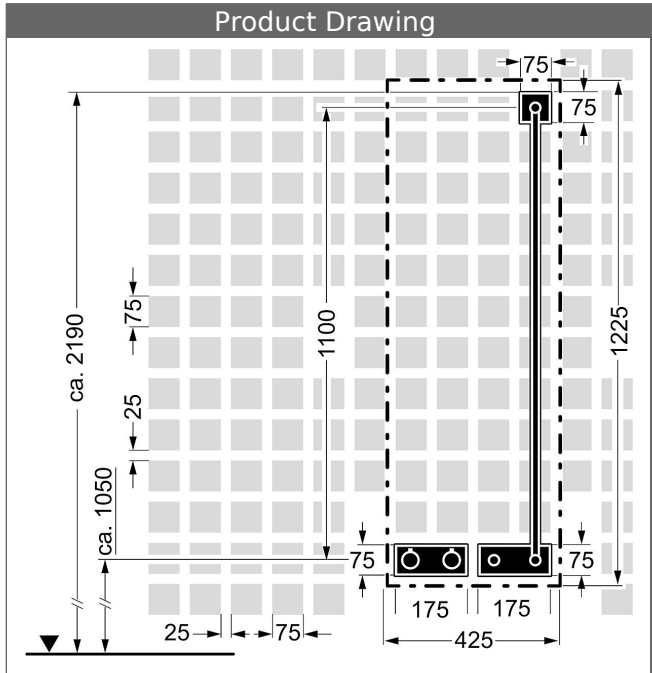

**HANSA|LIVING**  
**wall bar set 1100 mm**  
 with wall connection elbow  
 Item No.: 44420100  
 Qty: 1  
 wall bar  
 1100 mm, Ø 18 mm  
 length can be shortened  
 HANSASTILO hand shower  
 Silverjet® shower hose 1600 mm, chrome optic  
 height adjustment: push button control  
 slide: swivelling  
 flexible shower holder  
 wall connection elbow

Model	Item No.
chrome	44870050 

suitable for concealed installation package  
 HANSAMATRIX 4486 0030

Product Image

Product Drawing