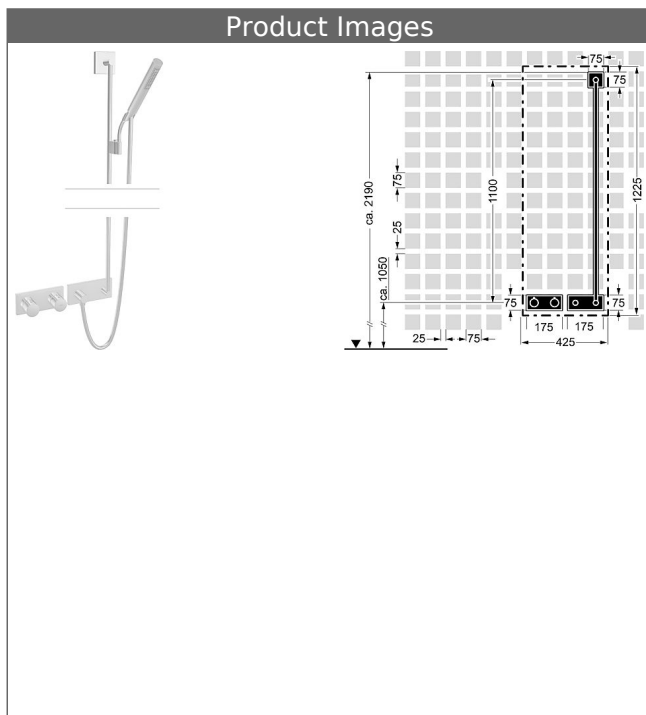

HANSALIVING
trim kit installation set 05
thermostatic mixer, DN 15 (G1/2)
suitable for HANSAMATRIX installation unit

suitable for HANSASIGNATUR, HANSALOFT, HANSADESIGNO, HANSALIGNA, HANSASTECLA, HANSARONDA,
 wall bar set 1100 mm

Description

HANSALIVING
 trim kit installation set 05
 thermostatic mixer, DN 15 (G1/2)
 suitable for HANSAMATRIX installation unit
 suitable for HANSASIGNATUR, HANSALOFT,
 HANSADESIGNO, HANSALIGNA, HANSASTECLA,
 HANSARONDA,
 wall bar set 1100 mm

for 1 wall outlet/with shut-off valve
 rosette without screws
 Item No.: 44529503
 Qty: 1
 trim kit consisting of:
 temperature control handle (metal) with safety stop at 38°C
 lever for shut-off valve (metal)
 sleeve and wall rosette
 trim plate frame
 retrofittable temperature limiter at approximately 38 °C

HANSA|LIVING
wall bar set 1100 mm

with wall connection elbow
 Item No.: 44420100
 Qty: 1
 wall bar
 1100 mm, Ø 18 mm
 length can be shortened
 HANSASTILO hand shower
 Silverjet® shower hose 1600 mm, chrome optic
 height adjustment: push button control
 slide: swivelling
 flexible shower holder
 wall connection elbow