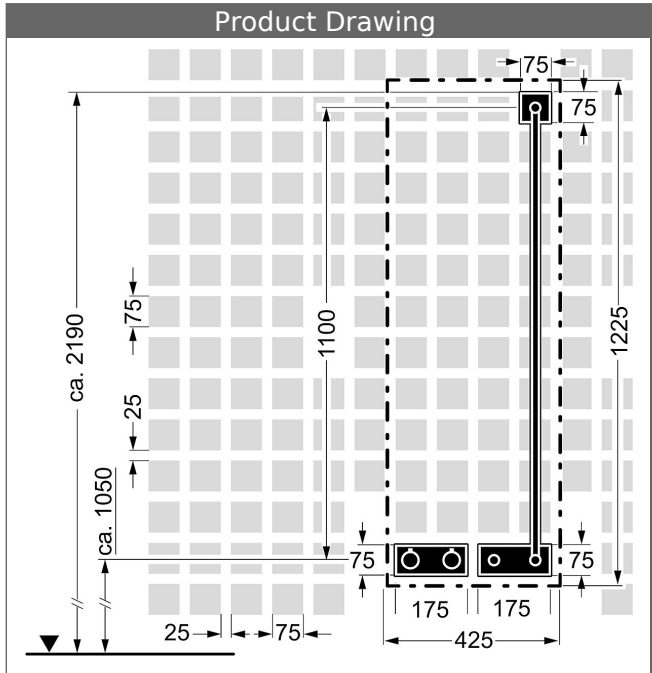

HANSA|LIVING
wall bar set 1100 mm

with wall connection elbow
 Item No.: 44420100
 Qty: 1
 wall bar
 1100 mm, Ø 18 mm
 length can be shortened
 HANSASTILO hand shower
 Silverjet® shower hose 1600 mm, chrome optic
 height adjustment: push button control
 slide: swivelling
 flexible shower holder
 wall connection elbow

Model	Item No.
chrome	44870050

suitable for concealed installation package
 HANSAMATRIX 4486 0030

Product Image

Product Drawing

Related Products

Image:	Description:	Model / Item No.:
	<p>HANSAMATRIX installation unit set 03 concealed installation unit thermostatic mixer, DN 15 (G1/2)</p> <p>for one wall outlet</p>	44860030