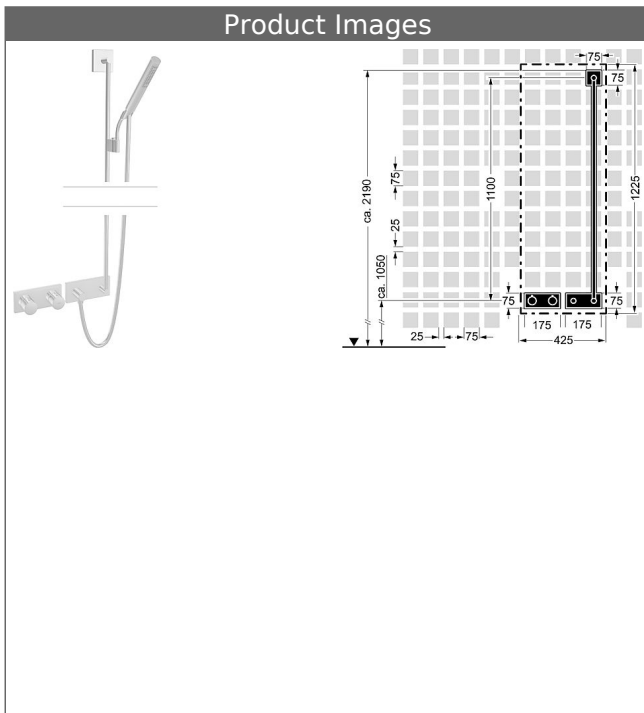

HANSA|LIVING
trim kit installation set 12.1
thermostatic mixer, DN 15 (G1/2)
suitable for HANSAMATRIX installation unit

suitable for HANSASIGNATUR, HANSALOFT, HANSADESIGNO, HANSALIGNA, HANSASTECLA, HANSARONDA,
 wall bar set 1100 mm

Description

HANSA|LIVING
 trim kit installation set 12.1
 thermostatic mixer, DN 15 (G1/2)
 suitable for HANSAMATRIX installation unit
 suitable for HANSASIGNATUR, HANSALOFT,
 HANSADESIGNO, HANSALIGNA, HANSASTECLA,
 HANSARONDA,
 wall bar set 1100 mm

HANSA|LIVING
trim kit
thermostatic mixer, DN 15 (G1/2)
suitable for HANSAMATRIX installation unit
 suitable for HANSASIGNATUR, HANSALOFT,
 HANSADESIGNO, HANSALIGNA, HANSASTECLA,
 HANSARONDA,

for 1 wall outlet/with shut-off valve
 rosette without screws
 Item No.: 44529503
 Qty: 1
 trim kit consisting of:
 temperature control handle (metal) with safety stop at 38°C
 lever for shut-off valve (metal)
 sleeve and wall rosette
 trim plate frame
 retrofittable temperature limiter at approximately 38 °C

HANSA|LIVING
wall bar set 1100 mm
 with wall connection elbow
 Item No.: 44420100
 Qty: 1
 wall bar
 1100 mm, Ø 18 mm
 length can be shortened
 HANSASTILO hand shower
 Silverjet® shower hose 1600 mm, chrome optic
 height adjustment: push button control
 slide: swivelling
 flexible shower holder
 wall connection elbow