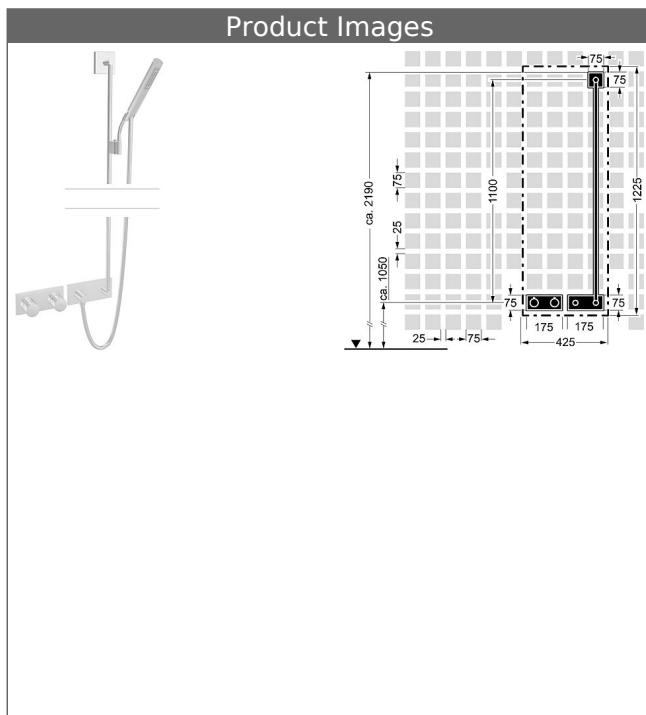

HANSALIVING
trim kit installation set 05
thermostatic mixer, DN 15 (G1/2)
suitable for HANSAMATRIX installation unit

suitable for HANSASIGNATUR, HANSALOFT, HANSADESIGNO, HANSALIGNA, HANSASTECLA, HANSARONDA,
 wall bar set 1100 mm

Description

HANSALIVING
 trim kit installation set 05
 thermostatic mixer, DN 15 (G1/2)
 suitable for HANSAMATRIX installation unit
 suitable for HANSASIGNATUR, HANSALOFT,
 HANSADESIGNO, HANSALIGNA, HANSASTECLA,
 HANSARONDA,
 wall bar set 1100 mm

for 1 wall outlet/with shut-off valve
 rosette without screws
 Item No.: 44529503
 Qty: 1
 trim kit consisting of:
 temperature control handle (metal) with safety stop at 38°C
 lever for shut-off valve (metal)
 sleeve and wall rosette
 trim plate frame
 retrofittable temperature limiter at approximately 38 °C

HANSA|LIVING
wall bar set 1100 mm
 with wall connection elbow
 Item No.: 44420100
 Qty: 1
 wall bar
 1100 mm, Ø 18 mm
 length can be shortened
 HANSASTILO hand shower
 Silverjet® shower hose 1600 mm, chrome optic
 height adjustment: push button control
 slide: swivelling
 flexible shower holder
 wall connection elbow