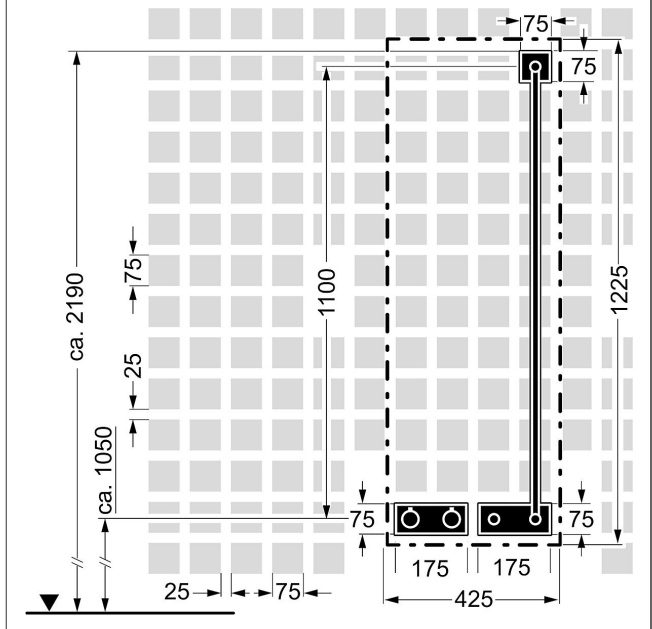

HANSA|LIVING
wall bar set 1100 mm

with wall connection elbow
 Item No.: 44420100
 Qty: 1
 wall bar
 1100 mm, Ø 18 mm
 length can be shortened
 HANSASTILO hand shower
 Silverjet® shower hose 1600 mm, chrome optic
 height adjustment: push button control
 slide: swivelling
 flexible shower holder
 wall connection elbow

Model	Item No.
chrome	44870050

suitable for concealed installation package
 HANSAMATRIX 4486 0030

Product Image

Product Drawing

Related Products

Image:	Description:	Model / Item No.:
	<p>HANSAMATRIX installation unit set 03 concealed installation unit thermostatic mixer, DN 15 (G1/2)</p> <p>for one wall outlet</p>	44860030