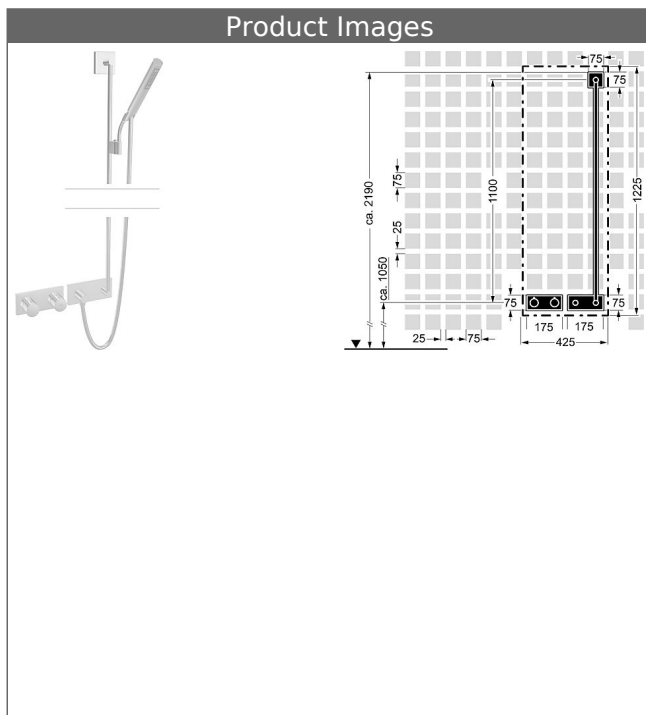

**HANSALIVING**  
**trim kit installation set 05**  
**thermostatic mixer, DN 15 (G1/2)**  
**suitable for HANSAMATRIX installation unit**

suitable for HANSASIGNATUR, HANSALOFT, HANSADESIGNO, HANSALIGNA, HANSASTECLA, HANSARONDA,  
 wall bar set 1100 mm

**Description**

**HANSALIVING**  
 trim kit installation set 05  
 thermostatic mixer, DN 15 (G1/2)  
 suitable for HANSAMATRIX installation unit  
 suitable for HANSASIGNATUR, HANSALOFT,  
 HANSADESIGNO, HANSALIGNA, HANSASTECLA,  
 HANSARONDA,  
 wall bar set 1100 mm

for 1 wall outlet/with shut-off valve  
 rosette without screws  
 Item No.: 44529503  
 Qty: 1  
 trim kit consisting of:  
 temperature control handle (metal) with safety stop at 38°C  
 lever for shut-off valve (metal)  
 sleeve and wall rosette  
 trim plate frame  
 retrofittable temperature limiter at approximately 38 °C

**HANSA|LIVING**  
**wall bar set 1100 mm**  
 with wall connection elbow  
 Item No.: 44420100  
 Qty: 1  
 wall bar  
 1100 mm, Ø 18 mm  
 length can be shortened  
 HANSASTILO hand shower  
 Silverjet® shower hose 1600 mm, chrome optic  
 height adjustment: push button control  
 slide: swivelling  
 flexible shower holder  
 wall connection elbow