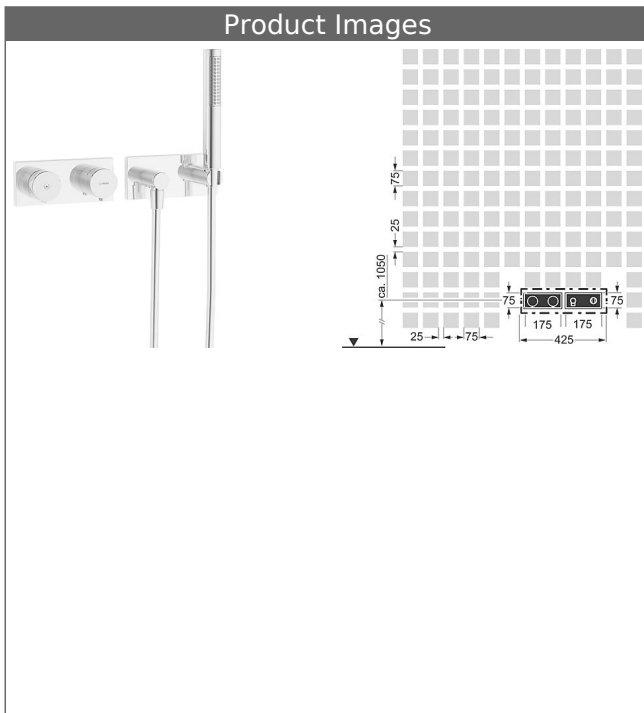

HANSA|LIVING
trim kit installation set 15.2
thermostatic mixer, DN 15 (G1/2)

suitable for HANSAMATRIX Tiptronic installation unit

suitable for HANSASIGNATUR, HANSALOFT, HANSADESIGNO, HANSALIGNA, HANSASTECLA, HANSARONDA, shower set

Description

HANSA|LIVING
 trim kit installation set 15.2
 thermostatic mixer, DN 15 (G1/2)
 suitable for HANSAMATRIX Tiptronic installation unit
 suitable for HANSASIGNATUR, HANSALOFT,
 HANSADESIGNO, HANSALIGNA, HANSASTECLA,
 HANSARONDA,
 shower set

- power supply unit 230 V/50-60 Hz, operative voltage 12 V
- control unit

HANSA|LIVING
shower set

with wall connection elbow

Item No.: 44430100

Qty: 1

HANSASTILO hand shower

Silverjet® shower hose 1250 mm, chrome optic

wall-mounted shower bracket

wall connection elbow

HANSA|LIVING
trim kit

electronic thermostatic mixer, DN 15 (G1/2)
suitable for HANSAMATRIX Tiptronic installation unit

suitable for HANSASIGNATUR, HANSALOFT,
 HANSADESIGNO, HANSALIGNA, HANSASTECLA,
 HANSARONDA,