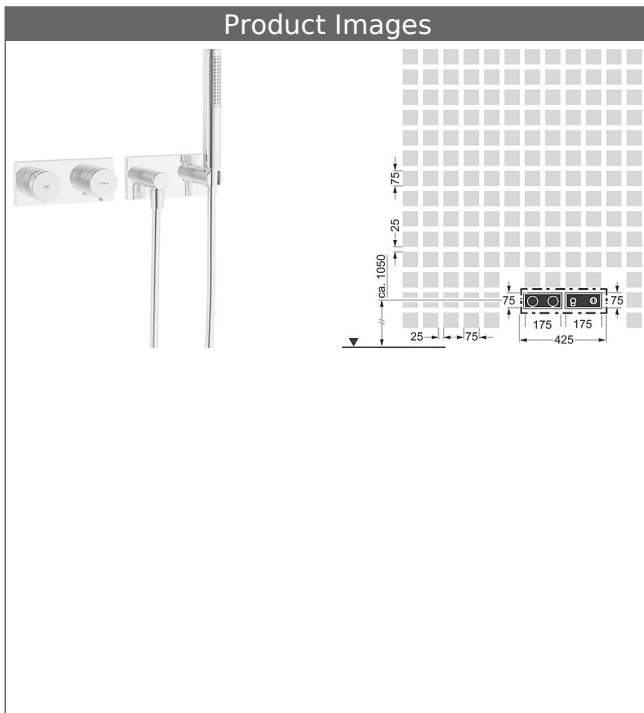

HANSA|LIVING
trim kit installation set 15.2
thermostatic mixer, DN 15 (G1/2)
suitable for HANSAMATRIX Tiptronic installation unit
 suitable for HANSASIGNATUR, HANSALOFT, HANSADESIGNO, HANSALIGNA, HANSASTECLA,
 HANSARONDA,
 shower set

Description

HANSA|LIVING
 trim kit installation set 15.2
 thermostatic mixer, DN 15 (G1/2)
 suitable for HANSAMATRIX Tiptronic installation unit
 suitable for HANSASIGNATUR, HANSALOFT,
 HANSADESIGNO, HANSALIGNA, HANSASTECLA,
 HANSARONDA,
 shower set

- power supply unit 230 V/50-60 Hz, operative voltage 12 V
- control unit

HANSA|LIVING
shower set

with wall connection elbow
 Item No.: 44430100
 Qty: 1
 HANSASTILO hand shower
 Silverjet® shower hose 1250 mm, chrome optic
 wall-mounted shower bracket
 wall connection elbow