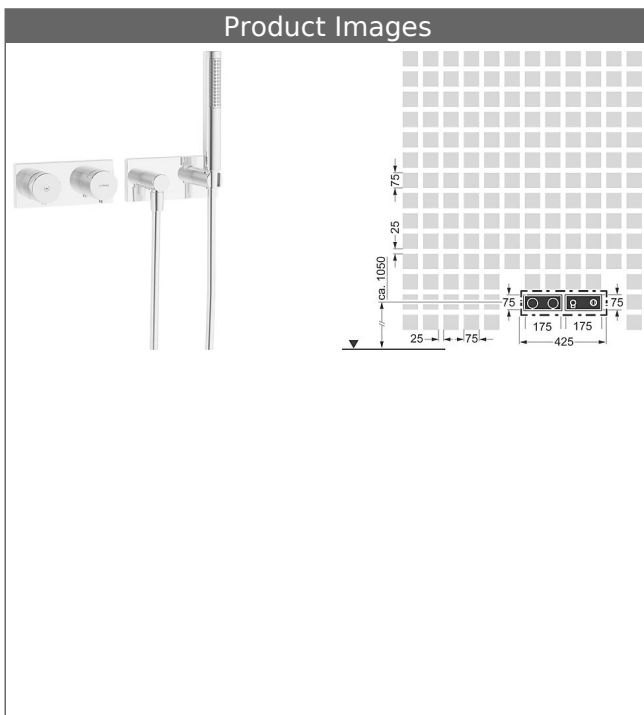

**HANSALIVING**  
**trim kit installation set 19**  
**thermostatic mixer, DN 15 (G1/2)**

**suitable for HANSAMATRIX Tiptronic installation unit**

suitable for HANSASIGNATUR, HANSALOFT, HANSADESIGNO, HANSALIGNA, HANSASTECLA, HANSARONDA, shower set

**Description**

HANSALIVING  
 trim kit installation set 19  
 thermostatic mixer, DN 15 (G1/2)  
 suitable for HANSAMATRIX Tiptronic installation unit  
 suitable for HANSASIGNATUR, HANSALOFT,  
 HANSADESIGNO, HANSALIGNA, HANSASTECLA,  
 HANSARONDA,  
 shower set

- power supply unit 230 V/50-60 Hz, operative voltage 12 V
- control unit

**HANSA|LIVING**  
**shower set**

with wall connection elbow

Item No.: 44430100

Qty: 1

HANSASTILO hand shower

Silverjet® shower hose 1250 mm, chrome optic

trim plate frame

mains supply 230 V/50-60 Hz, operating voltage 12 V

control unit

Model	Item No.
chrome	44870190

suitable for concealed installation package  
 HANSAMATRIX Tiptronic 4486 0100