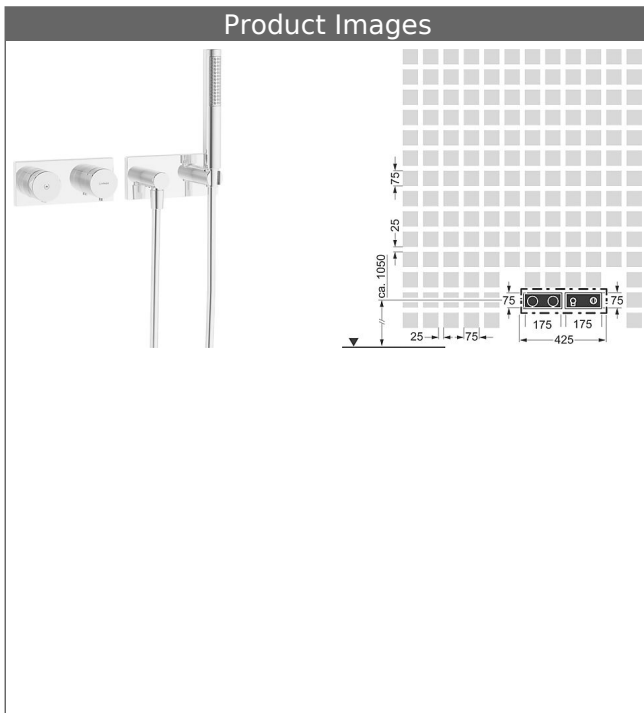

**HANSALIVING**  
**trim kit installation set 19**  
**thermostatic mixer, DN 15 (G1/2)**

**suitable for HANSAMATRIX Tiptronic installation unit**

suitable for HANSASIGNATUR, HANSALOFT, HANSADESIGNO, HANSALIGNA, HANSASTECLA, HANSARONDA, shower set

**Description**

HANSALIVING  
 trim kit installation set 19  
 thermostatic mixer, DN 15 (G1/2)  
 suitable for HANSAMATRIX Tiptronic installation unit  
 suitable for HANSASIGNATUR, HANSALOFT,  
 HANSADESIGNO, HANSALIGNA, HANSASTECLA,  
 HANSARONDA,  
 shower set

- power supply unit 230 V/50-60 Hz, operative voltage 12 V
- control unit

**HANSA|LIVING**  
**shower set**

with wall connection elbow

Item No.: 44430100

Qty: 1

HANSASTILO hand shower

Silverjet® shower hose 1250 mm, chrome optic

Product Drawing