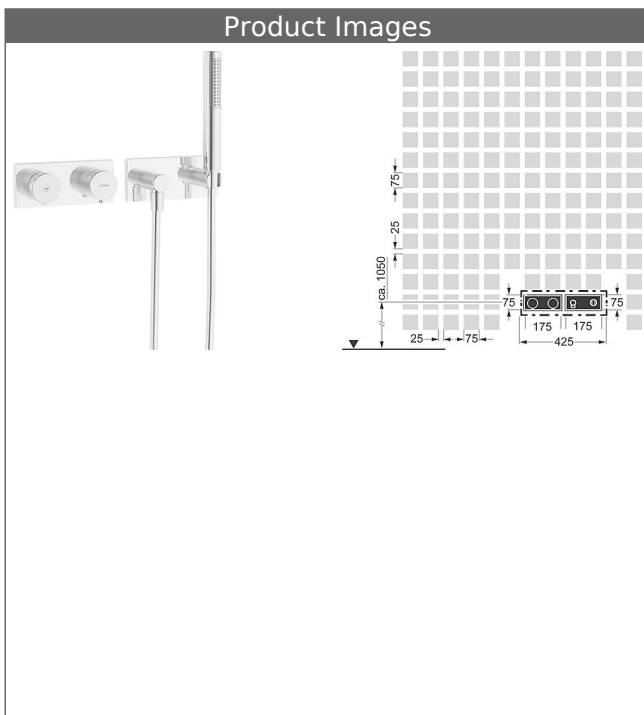

HANSALIVING
trim kit installation set 19
thermostatic mixer, DN 15 (G1/2)

suitable for HANSAMATRIX Tiptronic installation unit

suitable for HANSASIGNATUR, HANSALOFT, HANSADESIGNO, HANSALIGNA, HANSASTECLA, HANSARONDA, shower set

Description

HANSALIVING
 trim kit installation set 19
 thermostatic mixer, DN 15 (G1/2)
 suitable for HANSAMATRIX Tiptronic installation unit
 suitable for HANSASIGNATUR, HANSALOFT,
 HANSADESIGNO, HANSALIGNA, HANSASTECLA,
 HANSARONDA,
 shower set

- power supply unit 230 V/50-60 Hz, operative voltage 12 V
- control unit

HANSA|LIVING
shower set

with wall connection elbow

Item No.: 44430100

Qty: 1

HANSASTILO hand shower

Silverjet® shower hose 1250 mm, chrome optic

trim plate frame

mains supply 230 V/50-60 Hz, operating voltage 12 V

control unit

Model	Item No.
chrome	44870190

suitable for concealed installation package
 HANSAMATRIX Tiptronic 4486 0100

Product Image

Product Drawing