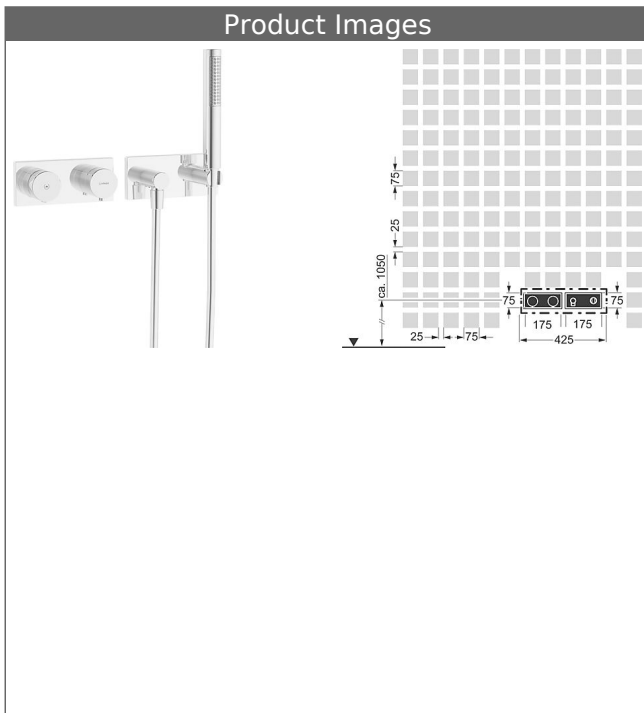

**HANSALIVING**  
**trim kit installation set 19**  
**thermostatic mixer, DN 15 (G1/2)**

**suitable for HANSAMATRIX Tiptronic installation unit**  
 suitable for HANSASIGNATUR, HANSALOFT, HANSADESIGNO, HANSALIGNA, HANSASTECLA,  
 HANSARONDA,  
 shower set

**Description**

HANSALIVING  
 trim kit installation set 19  
 thermostatic mixer, DN 15 (G1/2)  
 suitable for HANSAMATRIX Tiptronic installation unit  
 suitable for HANSASIGNATUR, HANSALOFT,  
 HANSADESIGNO, HANSALIGNA, HANSASTECLA,  
 HANSARONDA,  
 shower set

- power supply unit 230 V/50-60 Hz, operative voltage 12 V
- control unit

**HANSA|LIVING**  
**shower set**

with wall connection elbow  
 Item No.: 44430100  
 Qty: 1  
 HANSASTILO hand shower  
 Silverjet® shower hose 1250 mm, chrome optic  
 wall-mounted shower bracket  
 wall connection elbow