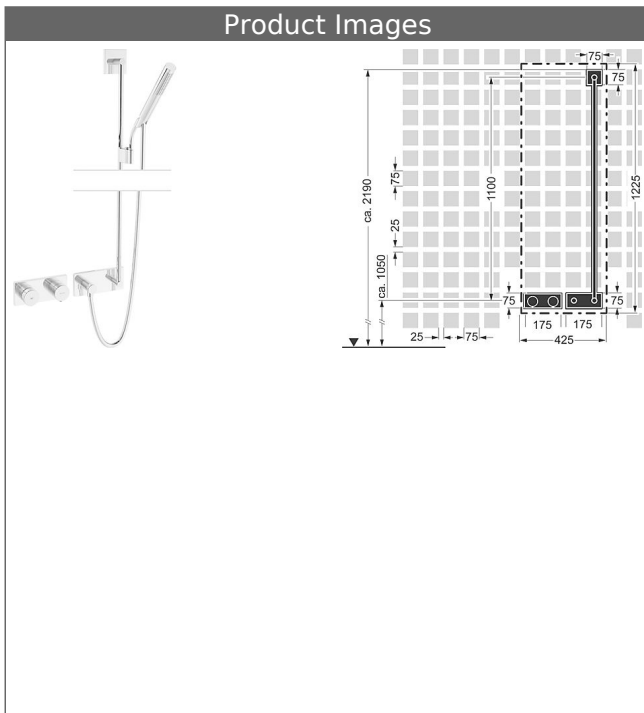

HANSA|LIVING
trim kit installation set 15.1
thermostatic mixer, DN 15 (G1/2)

suitable for HANSAMATRIX Tiptronik installation unit
 suitable for HANSASIGNATUR, HANSALOFT, HANSADESIGNO, HANSALIGNA, HANSASTECLA,
 HANSARONDA,
 wall bar set 1100 mm

Description

HANSA|LIVING
 trim kit installation set 15.1
 thermostatic mixer, DN 15 (G1/2)
 suitable for HANSAMATRIX Tiptronik installation unit
 suitable for HANSASIGNATUR, HANSALOFT,
 HANSADESIGNO, HANSALIGNA, HANSASTECLA,
 HANSARONDA,
 wall bar set 1100 mm

- power supply unit 230 V/50-60 Hz, operative voltage 12 V
- control unit

HANSA|LIVING
wall bar set 1100 mm
 with wall connection elbow
 Item No.: 44420100

Qty: 1
 wall bar
 1100 mm, Ø 18 mm
 length can be shortened
 HANSASTILO hand shower
 Silverjet® shower hose 1600 mm, chrome optic
 height adjustment: push button control
 slide: swivelling
 flexible shower holder
 wall connection elbow