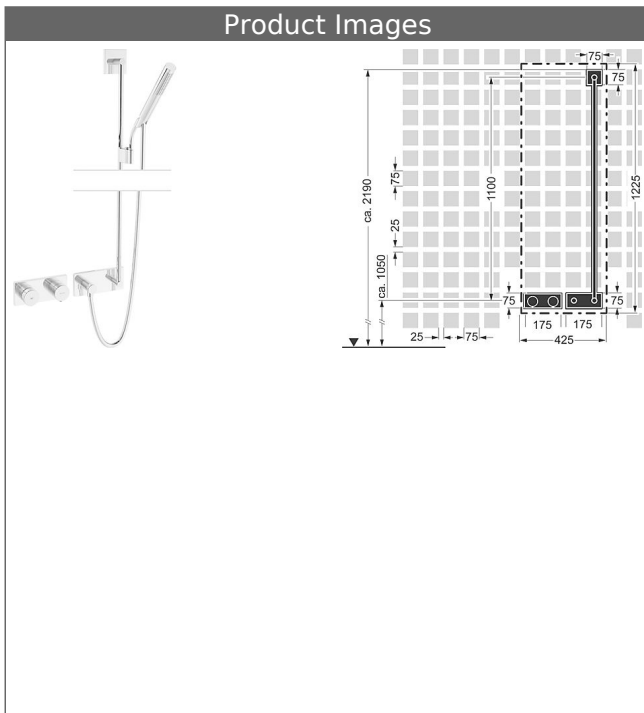

**HANSALIVING**  
**trim kit installation set 18**  
**thermostatic mixer, DN 15 (G1/2)**

**suitable for HANSAMATRIX Tiptronik installation unit**  
 suitable for HANSASIGNATUR, HANSALOFT, HANSADESIGNO, HANSALIGNA, HANSASTECLA,  
 HANSARONDA,  
 wall bar set 1100 mm

**Description**

**HANSALIVING**  
 trim kit installation set 18  
 thermostatic mixer, DN 15 (G1/2)  
 suitable for HANSAMATRIX Tiptronik installation unit  
 suitable for HANSASIGNATUR, HANSALOFT,  
 HANSADESIGNO, HANSALIGNA, HANSASTECLA,  
 HANSARONDA,  
 wall bar set 1100 mm

- power supply unit 230 V/50-60 Hz, operative voltage 12 V
- control unit

**HANSA|LIVING**  
**wall bar set 1100 mm**

with wall connection elbow

Item No.: 44420100

Qty: 1

wall bar

1100 mm, Ø 18 mm

length can be shortened

HANSASTILO hand shower

Silverjet® shower hose 1600 mm, chrome optic

height adjustment: push button control

slide: swivelling

flexible shower holder

wall connection elbow

**HANSALIVING**  
**electronic thermostatic mixer, DN 15 (G1/2)**  
**suitable for HANSAMATRIX Tiptronik installation unit**