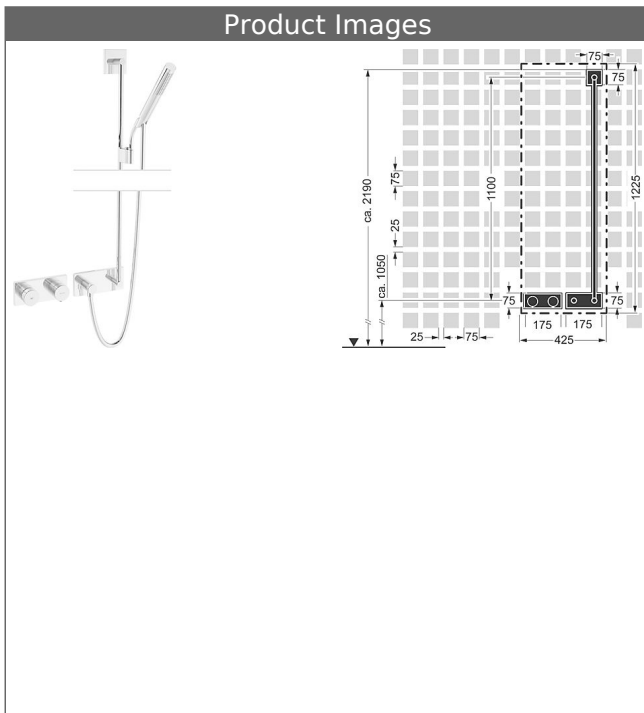

**HANSALIVING**  
**trim kit installation set 18**  
**thermostatic mixer, DN 15 (G1/2)**

**suitable for HANSAMATRIX Tiptronik installation unit**  
 suitable for HANSASIGNATUR, HANSALOFT, HANSADESIGNO, HANSALIGNA, HANSASTELA,  
 HANSARONDA,  
 wall bar set 1100 mm

**Description**

**HANSALIVING**  
 trim kit installation set 18  
 thermostatic mixer, DN 15 (G1/2)  
 suitable for HANSAMATRIX Tiptronik installation unit  
 suitable for HANSASIGNATUR, HANSALOFT,  
 HANSADESIGNO, HANSALIGNA, HANSASTELA,  
 HANSARONDA,  
 wall bar set 1100 mm

- power supply unit 230 V/50-60 Hz, operative voltage 12 V
- control unit

**HANSA|LIVING**  
**wall bar set 1100 mm**

with wall connection elbow

Item No.: 44420100

Qty: 1

wall bar

1100 mm, Ø 18 mm

length can be shortened

HANSASTILO hand shower

Silverjet® shower hose 1600 mm, chrome optic

height adjustment: push button control

slide: swivelling

flexible shower holder

wall connection elbow

**HANSALIVING**  
**electronic thermostatic mixer, DN 15 (G1/2)**  
**suitable for HANSAMATRIX Tiptronik installation unit**