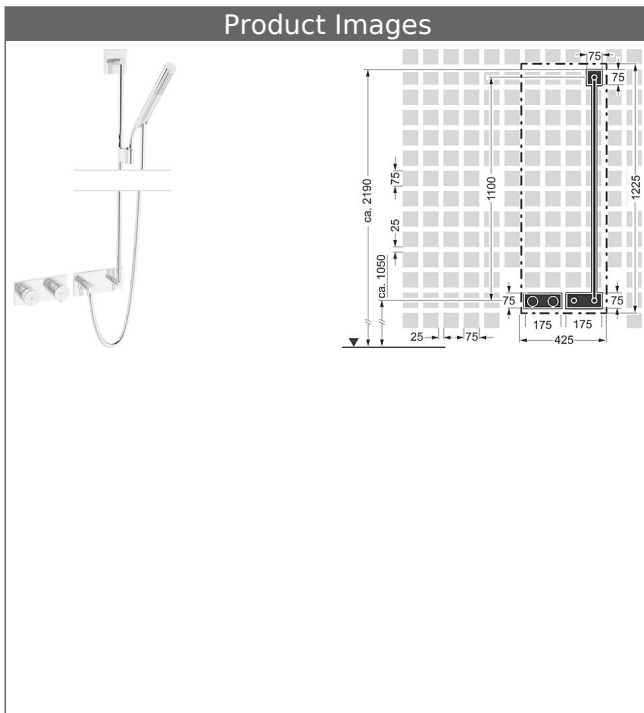

HANSALIVING
trim kit installation set 18
thermostatic mixer, DN 15 (G1/2)

suitable for HANSAMATRIX Tiptronik installation unit
 suitable for HANSASIGNATUR, HANSALOFT, HANSADESIGNO, HANSALIGNA, HANSASTECLA,
 HANSARONDA,
 wall bar set 1100 mm

Description

HANSALIVING
 trim kit installation set 18
 thermostatic mixer, DN 15 (G1/2)
 suitable for HANSAMATRIX Tiptronik installation unit
 suitable for HANSASIGNATUR, HANSALOFT,
 HANSADESIGNO, HANSALIGNA, HANSASTECLA,
 HANSARONDA,
 wall bar set 1100 mm

- power supply unit 230 V/50-60 Hz, operative voltage 12 V
- control unit

HANSA|LIVING
wall bar set 1100 mm

with wall connection elbow

Item No.: 44420100

Qty: 1

wall bar

1100 mm, Ø 18 mm

length can be shortened

HANSASTILO hand shower

Silverjet® shower hose 1600 mm, chrome optic

height adjustment: push button control

slide: swivelling

flexible shower holder

wall connection elbow

HANSALIVING
electronic thermostatic mixer, DN 15 (G1/2)
suitable for HANSAMATRIX Tiptronik installation unit