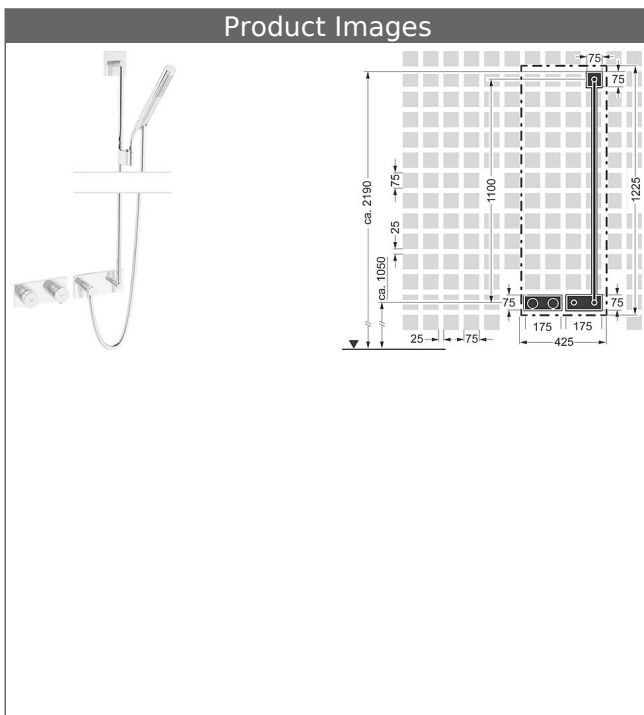

HANSALIVING
trim kit installation set 18
thermostatic mixer, DN 15 (G1/2)

suitable for HANSAMATRIX Tiptronik installation unit
 suitable for HANSASIGNATUR, HANSALOFT, HANSADESIGNO, HANSALIGNA, HANSASTECLA,
 HANSARONDA,
 wall bar set 1100 mm

Description

HANSALIVING
 trim kit installation set 18
 thermostatic mixer, DN 15 (G1/2)
 suitable for HANSAMATRIX Tiptronik installation unit
 suitable for HANSASIGNATUR, HANSALOFT,
 HANSADESIGNO, HANSALIGNA, HANSASTECLA,
 HANSARONDA,
 wall bar set 1100 mm

- power supply unit 230 V/50-60 Hz, operative voltage 12 V
- control unit

HANSA|LIVING
wall bar set 1100 mm

with wall connection elbow

Item No.: 44420100

Qty: 1

wall bar

1100 mm, Ø 18 mm

length can be shortened

HANSASTILO hand shower

Silverjet® shower hose 1600 mm, chrome optic

height adjustment: push button control

slide: swivelling

flexible shower holder

wall connection elbow

HANSALIVING
electronic thermostatic mixer, DN 15 (G1/2)
suitable for HANSAMATRIX Tiptronik installation unit