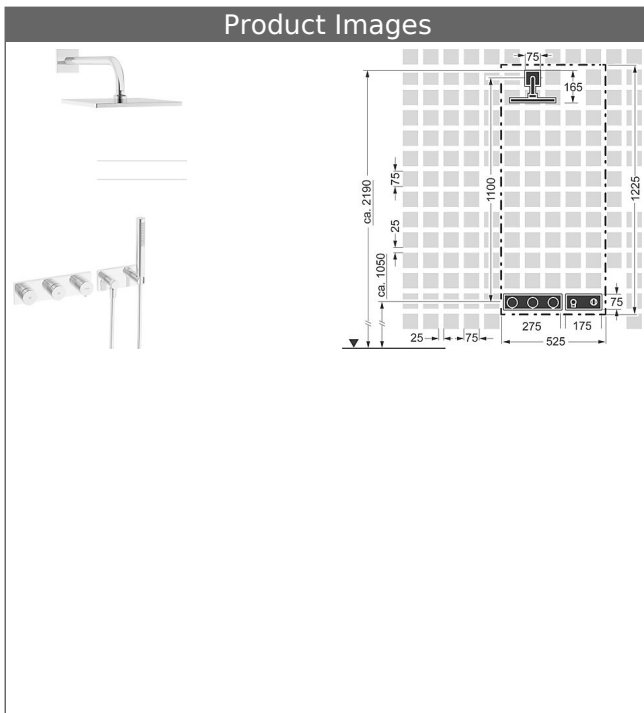

HANSALIVING
trim kit installation set 17
thermostatic mixer, DN 15 (G1/2)

suitable for HANSAMATRIX Tiptronik installation unit
 suitable for HANSASIGNATUR, HANSALOFT, HANSADESIGNO, HANSALIGNA, HANSASTECLA,
 HANSARONDA,
 shower set
 HANSAVIVA overhead shower

Description

HANSALIVING
 trim kit installation set 17
 thermostatic mixer, DN 15 (G1/2)
 suitable for HANSAMATRIX Tiptronik installation unit
 suitable for HANSASIGNATUR, HANSALOFT,
 HANSADESIGNO, HANSALIGNA, HANSASTECLA,
 HANSARONDA,
 shower set
 HANSAVIVA overhead shower

- power supply unit 230 V/50-60 Hz, operative voltage 12 V
- control unit

HANSA|LIVING
shower set

with wall connection elbow
 Item No.: 44430100
 Qty: 1
 HANSASTILO hand shower
 Silverjet® shower hose 1250 mm, chrome optic
 wall-mounted shower bracket
 wall connection elbow

HANSAVIVA
overhead shower, DN 15
for wall-mounting

shower head square 250 x 250 mm
 also compatible with HANSAMATRIX
 Item No.: 04180340
 Qty: 1
 with shower arm 400 mm
 (-) reinforced edition, pipe Ø 26 mm
 connection G 1/2
 mounting flange and additional fastening plate
 wall connection plate square, twist-resistant
 ball joint connection: 56° swivel
 limescale protection technology