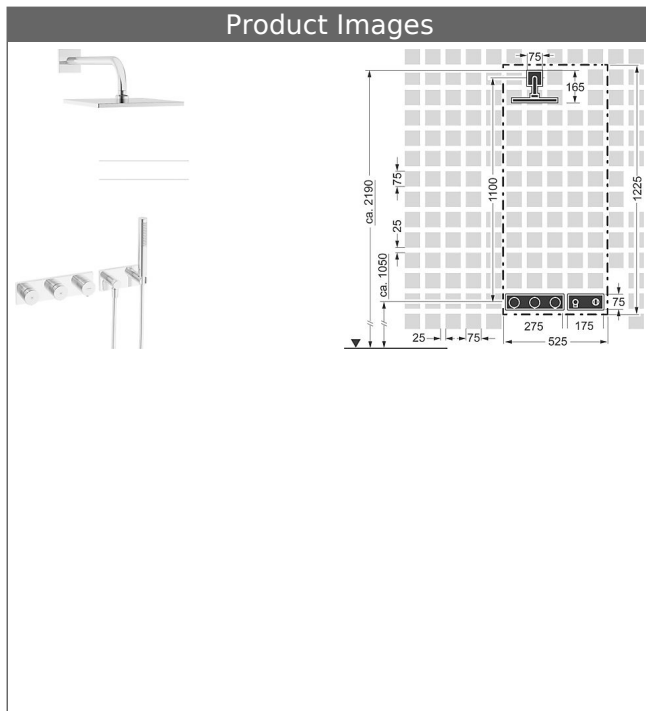

HANSALIVING

trim kit installation set 17 thermostatic mixer, DN 15 (G1/2)

suitable for HANSAMATRIX Tiptronik installation unit

suitable for HANSASIGNATUR, HANSALOFT, HANSADESIGNO, HANSALIGNA, HANSASTECLA, HANSARONDA,

shower set

HANSAVIVA overhead shower

Description

HANSALIVING
trim kit installation set 17
thermostatic mixer, DN 15 (G1/2)
suitable for HANSAMATRIX Tiptronik installation unit
suitable for HANSASIGNATUR, HANSALOFT,
HANSADESIGNO, HANSALIGNA, HANSASTECLA,
HANSARONDA,
shower set
HANSAVIVA overhead shower

- power supply unit 230 V/50-60 Hz, operative voltage 12 V
- control unit

HANSA|LIVING shower set

with wall connection elbow

Item No.: 44430100

Qty: 1

HANSASTILO hand shower

Silverjet® shower hose 1250 mm, chrome optic

wall-mounted shower bracket

wall connection elbow

HANSAVIVA overhead shower, DN 15 for wall-mounting

shower head square 250 x 250 mm

also compatible with HANSAMATRIX

Item No.: 04180340

Qty: 1

with shower arm 400 mm