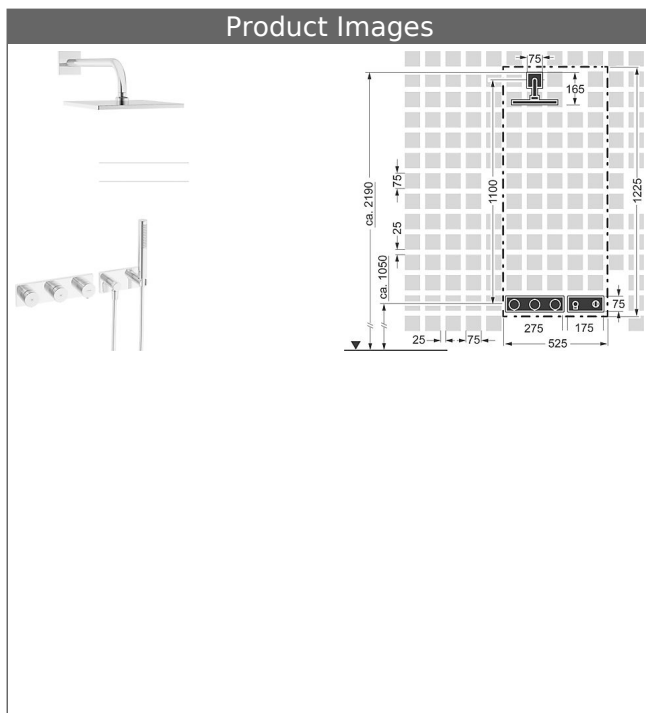

HANSA|LIVING
trim kit installation set 14.4
thermostatic mixer, DN 15 (G1/2)
suitable for HANSAMATRIX Tiptronik installation unit
 suitable for HANSASIGNATUR, HANSALOFT, HANSADESIGNO, HANSALIGNA, HANSASTELA,
 HANSARONDA,
 shower set
 HANSAVIVA overhead shower

Description

HANSA|LIVING
 trim kit installation set 14.4
 thermostatic mixer, DN 15 (G1/2)
 suitable for HANSAMATRIX Tiptronik installation unit
 suitable for HANSASIGNATUR, HANSALOFT,
 HANSADESIGNO, HANSALIGNA, HANSASTELA,
 HANSARONDA,
 shower set
 HANSAVIVA overhead shower

- power supply unit 230 V/50-60 Hz, operative voltage 12 V
- control unit

HANSA|LIVING
shower set

with wall connection elbow
 Item No.: 44430100
 Qty: 1
 HANSASTILO hand shower
 Silverjet® shower hose 1250 mm, chrome optic
 wall-mounted shower bracket
 wall connection elbow

HANSAVIVA
overhead shower, DN 15
for wall-mounting

shower head square 250 x 250 mm
 also compatible with HANSAMATRIX
 Item No.: 04180340
 Qty: 1
 with shower arm 400 mm
 (-) reinforced edition, pipe Ø 26 mm
 connection G 1/2
 mounting flange and additional fastening plate
 wall connection plate square, twist-resistant
 ball joint connection: 56° swivel
 limescale protection technology