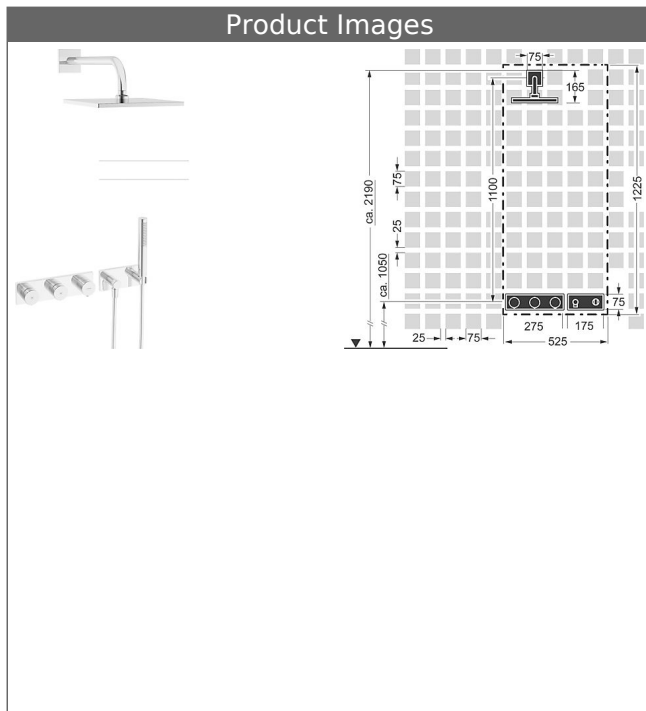

**HANSALIVING**  
**trim kit installation set 17**  
**thermostatic mixer, DN 15 (G1/2)**

**suitable for HANSAMATRIX Tiptronik installation unit**  
 suitable for HANSASIGNATUR, HANSALOFT, HANSADESIGNO, HANSALIGNA, HANSASTECLA,  
 HANSARONDA,  
 shower set  
 HANSAVIVA overhead shower

**Description**

HANSALIVING  
 trim kit installation set 17  
 thermostatic mixer, DN 15 (G1/2)  
 suitable for HANSAMATRIX Tiptronik installation unit  
 suitable for HANSASIGNATUR, HANSALOFT,  
 HANSADESIGNO, HANSALIGNA, HANSASTECLA,  
 HANSARONDA,  
 shower set  
 HANSAVIVA overhead shower

- power supply unit 230 V/50-60 Hz, operative voltage 12 V
- control unit

**HANSA|LIVING**  
**shower set**

with wall connection elbow  
 Item No.: 44430100  
 Qty: 1  
 HANSASTILO hand shower  
 Silverjet® shower hose 1250 mm, chrome optic  
 wall-mounted shower bracket  
 wall connection elbow

**HANSAVIVA**  
**overhead shower, DN 15**  
**for wall-mounting**

shower head square 250 x 250 mm  
 also compatible with HANSAMATRIX  
 Item No.: 04180340  
 Qty: 1  
 with shower arm 400 mm  
 (-) reinforced edition, pipe Ø 26 mm  
 connection G 1/2  
 mounting flange and additional fastening plate  
 wall connection plate square, twist-resistant  
 ball joint connection: 56° swivel  
 limescale protection technology