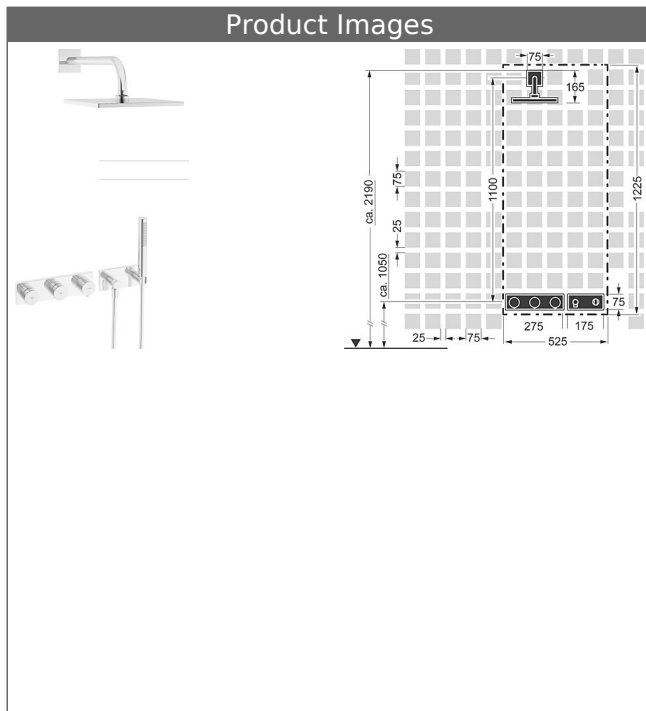

HANSA|LIVING

trim kit installation set 14.4 thermostatic mixer, DN 15 (G1/2)

suitable for HANSAMATRIX Tiptronik installation unit

suitable for HANSASIGNATUR, HANSALOFT, HANSADESIGNO, HANSALIGNA, HANSASTECLA, HANSARONDA,
shower set
HANSAVIVA overhead shower

Description

HANSA|LIVING
trim kit installation set 14.4
thermostatic mixer, DN 15 (G1/2)
suitable for HANSAMATRIX Tiptronik installation unit
suitable for HANSASIGNATUR, HANSALOFT,
HANSADESIGNO, HANSALIGNA, HANSASTECLA,
HANSARONDA,
shower set
HANSAVIVA overhead shower

- power supply unit 230 V/50-60 Hz, operative voltage 12 V
- control unit

HANSA|LIVING shower set

with wall connection elbow

Item No.: 44430100

Qty: 1

HANSASTILO hand shower

Silverjet® shower hose 1250 mm, chrome optic

wall-mounted shower bracket

wall connection elbow

HANSAVIVA overhead shower, DN 15 for wall-mounting

shower head square 250 x 250 mm

also compatible with HANSAMATRIX

Item No.: 04180340

Qty: 1

with shower arm 400 mm

(-) reinforced edition, pipe Ø 26 mm

connection G 1/2

mounting flange and additional fastening plate

wall connection plate square, twist-resistant

ball joint connection: 56° swivel

limescale protection technology

HANSA|LIVING trim kit

electronic thermostatic mixer, DN 15 (G1/2) suitable for HANSAMATRIX Tiptronik installation unit

suitable for HANSASIGNATUR, HANSALOFT,

HANSADESIGNO, HANSALIGNA, HANSASTECLA,

HANSARONDA,

for 2 outlets

rosette without screws

Item No.: 44729503

Qty: 1

temperature control handle (metal) with safety stop at 38°C