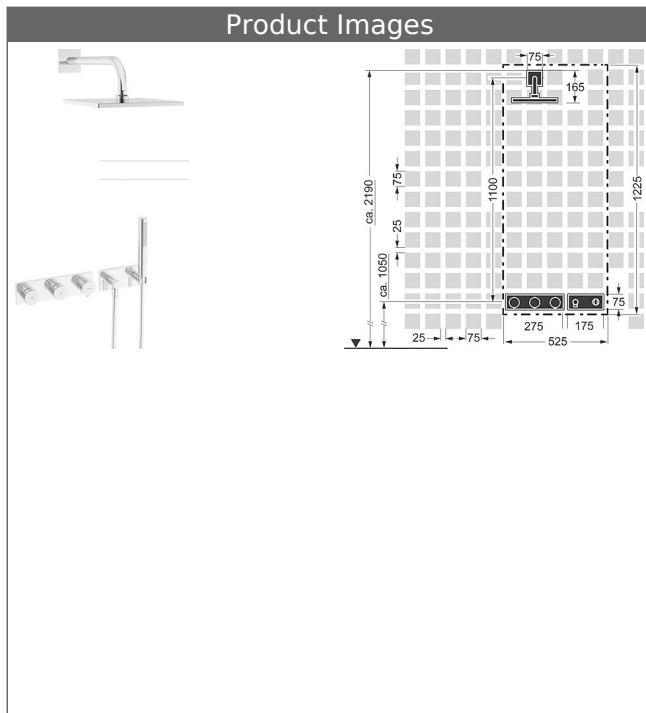

HANSALIVING
trim kit installation set 17
thermostatic mixer, DN 15 (G1/2)

suitable for HANSAMATRIX Tiptronik installation unit

suitable for HANSASIGNATUR, HANSALOFT, HANSADESIGNO, HANSALIGNA, HANSASTECLA, HANSARONDA, shower set
 HANSAVIVA overhead shower

Description

HANSALIVING
 trim kit installation set 17
 thermostatic mixer, DN 15 (G1/2)
 suitable for HANSAMATRIX Tiptronik installation unit
 suitable for HANSASIGNATUR, HANSALOFT,
 HANSADESIGNO, HANSALIGNA, HANSASTECLA,
 HANSARONDA,
 shower set
 HANSAVIVA overhead shower

- power supply unit 230 V/50-60 Hz, operative voltage 12 V
- control unit

HANSA|LIVING
shower set

with wall connection elbow

Item No.: 44430100

Qty: 1

HANSASTILO hand shower

Silverjet® shower hose 1250 mm, chrome optic

wall-mounted shower bracket

wall connection elbow

HANSAVIVA
overhead shower, DN 15
for wall-mounting

shower head square 250 x 250 mm

also compatible with HANSAMATRIX

Item No.: 04180340

Qty: 1

with shower arm 400 mm