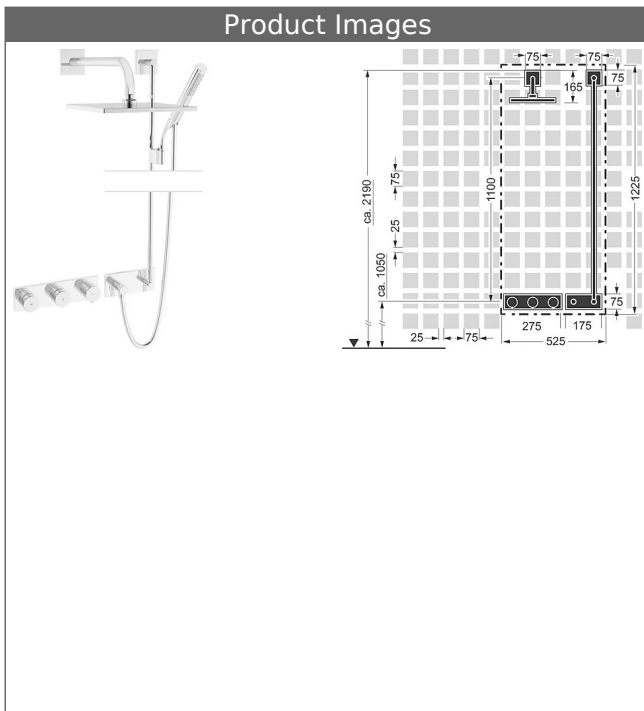

HANSA|LIVING
trim kit installation set 14.2
thermostatic mixer, DN 15 (G1/2)
suitable for HANSAMATRIX Tiptronik installation unit
 suitable for HANSASIGNATUR, HANSALOFT, HANSADESIGNO, HANSALIGNA, HANSASTECLA,
 HANSARONDA,
 wall bar set 1100 mm
 HANSAVIVA overhead shower

Description

HANSA|LIVING
 trim kit installation set 14.2
 thermostatic mixer, DN 15 (G1/2)
 suitable for HANSAMATRIX Tiptronik installation unit
 suitable for HANSASIGNATUR, HANSALOFT,
 HANSADESIGNO, HANSALIGNA, HANSASTECLA,
 HANSARONDA,
 wall bar set 1100 mm
 HANSAVIVA overhead shower

- power supply unit 230 V/50-60 Hz, operative voltage 12 V
- control unit

HANSA|LIVING
wall bar set 1100 mm
 with wall connection elbow
 Item No.: 44420100
 Qty: 1
 wall bar
 1100 mm, Ø 18 mm
 length can be shortened
 HANSASTILO hand shower
 Silverjet® shower hose 1600 mm, chrome optic
 height adjustment: push button control
 slide: swivelling
 flexible shower holder
 wall connection elbow

HANSAVIVA
overhead shower, DN 15
for wall-mounting
 shower head square 250 x 250 mm
 also compatible with HANSAMATRIX
 Item No.: 04180340
 Qty: 1
 with shower arm 400 mm
 (-) reinforced edition, pipe Ø 26 mm
 connection G 1/2
 mounting flange and additional fastening plate
 wall connection plate square, twist-resistant
 ball joint connection: 56° swivel
 limescale protection technology