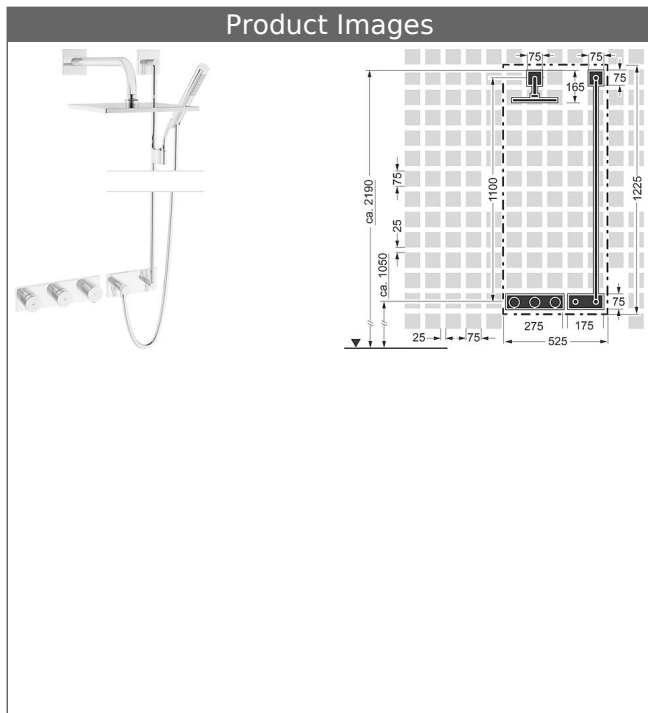

wall bar set 1100 mm

HANSAVIVA overhead shower

Description

HANSA|LIVING

trim kit installation set 14.2

thermostatic mixer, DN 15 (G1/2)

suitable for HANSAMATRIX Tiptronik installation unit

suitable for HANSASIGNATUR, HANSALOFT, HANSADESIGNO, HANSALIGNA, HANSASTECLA, HANSARONDA,

wall bar set 1100 mm

HANSAVIVA overhead shower

- power supply unit 230 V/50-60 Hz, operative voltage 12 V
- control unit

HANSA|LIVING

wall bar set 1100 mm

with wall connection elbow

Item No.: 44420100

Qty: 1

wall bar

1100 mm, Ø 18 mm

length can be shortened

HANSASTILO hand shower

Silverjet® shower hose 1600 mm, chrome optic

height adjustment: push button control

slide: swivelling

flexible shower holder

wall connection elbow

HANSAVIVA

overhead shower, DN 15

for wall-mounting

shower head square 250 x 250 mm

also compatible with HANSAMATRIX

Item No.: 04180340

Qty: 1