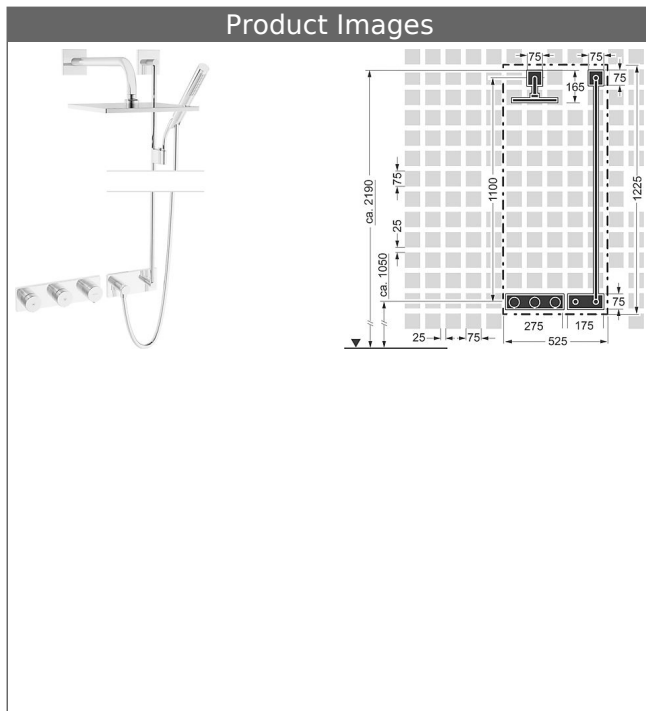

wall bar set 1100 mm

HANSAVIVA overhead shower

Description

HANSALIVING
 trim kit installation set 16
 thermostatic mixer, DN 15 (G1/2)
 suitable for HANSAMATRIX Tiptronik installation unit
 suitable for HANSASIGNATUR, HANSALOFT,
 HANSADESIGNO, HANSALIGNA, HANSASTECLA,
 HANSARONDA,
 wall bar set 1100 mm
 HANSAVIVA overhead shower

- power supply unit 230 V/50-60 Hz, operative voltage 12 V
- control unit

HANSA|LIVING
wall bar set 1100 mm

with wall connection elbow

Item No.: 44420100

Qty: 1

wall bar

1100 mm, Ø 18 mm

length can be shortened

HANSASTILO hand shower

Silverjet® shower hose 1600 mm, chrome optic

height adjustment: push button control

slide: swivelling

flexible shower holder

wall connection elbow

HANSAVIVA
overhead shower, DN 15
for wall-mounting

shower head square 250 x 250 mm

also compatible with HANSAMATRIX

Item No.: 04180340

Qty: 1

with shower arm 400 mm

(-) reinforced edition, pipe Ø 26 mm

connection G 1/2

mounting flange and additional fastening plate