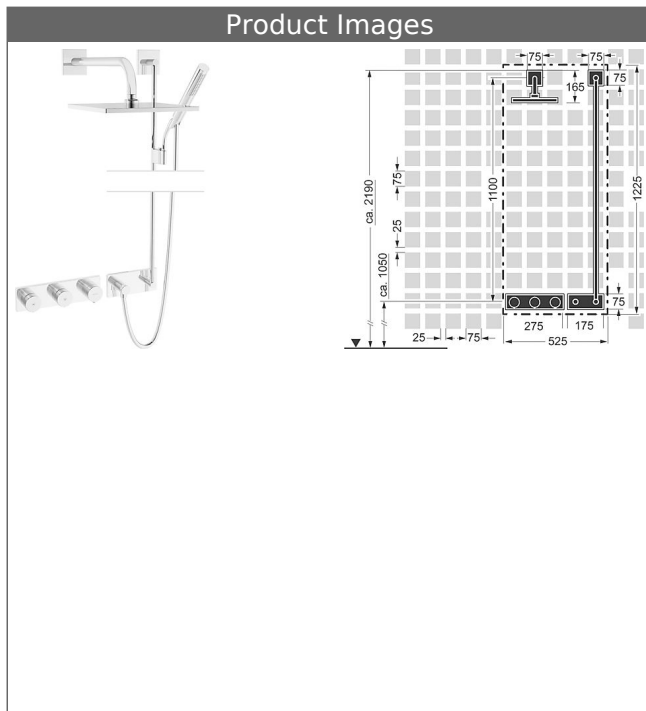

wall bar set 1100 mm

HANSAVIVA overhead shower

**Description**

HANSALIVING  
 trim kit installation set 16  
 thermostatic mixer, DN 15 (G1/2)  
 suitable for HANSAMATRIX Tiptronik installation unit  
 suitable for HANSASIGNATUR, HANSALOFT,  
 HANSADESIGNO, HANSALIGNA, HANSASTECLA,  
 HANSARONDA,  
 wall bar set 1100 mm  
 HANSAVIVA overhead shower

- power supply unit 230 V/50-60 Hz, operative voltage 12 V
- control unit

**HANSA|LIVING**  
**wall bar set 1100 mm**

with wall connection elbow

Item No.: 44420100

Qty: 1

wall bar

1100 mm, Ø 18 mm

length can be shortened

HANSASTILO hand shower

Silverjet® shower hose 1600 mm, chrome optic

height adjustment: push button control

slide: swivelling

flexible shower holder

wall connection elbow

**HANSAVIVA**  
**overhead shower, DN 15**  
**for wall-mounting**

shower head square 250 x 250 mm

also compatible with HANSAMATRIX

Item No.: 04180340

Qty: 1

with shower arm 400 mm

(-) reinforced edition, pipe Ø 26 mm

connection G 1/2

mounting flange and additional fastening plate