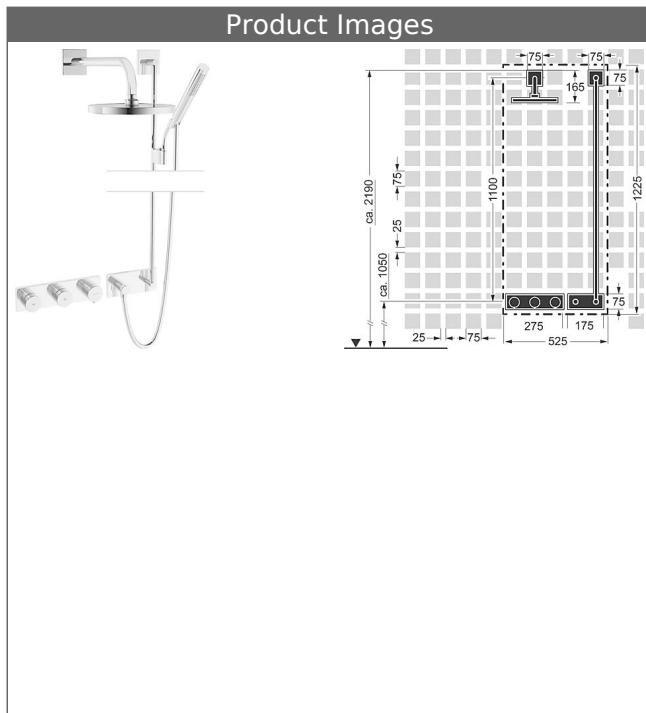

HANSA|LIVING
trim kit installation set 14.1
thermostatic mixer, DN 15 (G1/2)
suitable for HANSAMATRIX Tiptronik installation unit
 suitable for HANSASIGNATUR, HANSALOFT, HANSADESIGNO, HANSALIGNA, HANSASTECLA,
 HANSARONDA,
 wall bar set 1100 mm
 HANSARAIN overhead shower

Description

HANSA|LIVING
 trim kit installation set 14.1
 thermostatic mixer, DN 15 (G1/2)
 suitable for HANSAMATRIX Tiptronik installation unit
 suitable for HANSASIGNATUR, HANSALOFT,
 HANSADESIGNO, HANSALIGNA, HANSASTECLA,
 HANSARONDA,
 wall bar set 1100 mm
 HANSARAIN overhead shower

- power supply unit 230 V/50-60 Hz, operative voltage 12 V
- control unit

HANSARAIN
overhead shower, DN 15
for wall-mounting

shower head, solid brass \varnothing 220 mm
 also compatible with HANSAMATRIX
 Item No.: 04180300
 Qty: 1
 with shower arm 400 mm
 (-) reinforced edition, pipe \varnothing 26 mm
 connection G 1/2
 mounting flange and additional fastening plate
 wall connection plate square, twist-resistant
 flow limiter
 ball joint connection: 45° swivel
 limescale protection technology

HANSA|LIVING
shower set

with wall connection elbow
 Item No.: 44430100
 Qty: 1
 HANSASTILO hand shower
 Silverjet® shower hose 1250 mm, chrome optic
 wall-mounted shower bracket
 wall connection elbow

HANSA|LIVING
trim kit
electronic thermostatic mixer, DN 15 (G1/2)
suitable for HANSAMATRIX Tiptronik installation unit