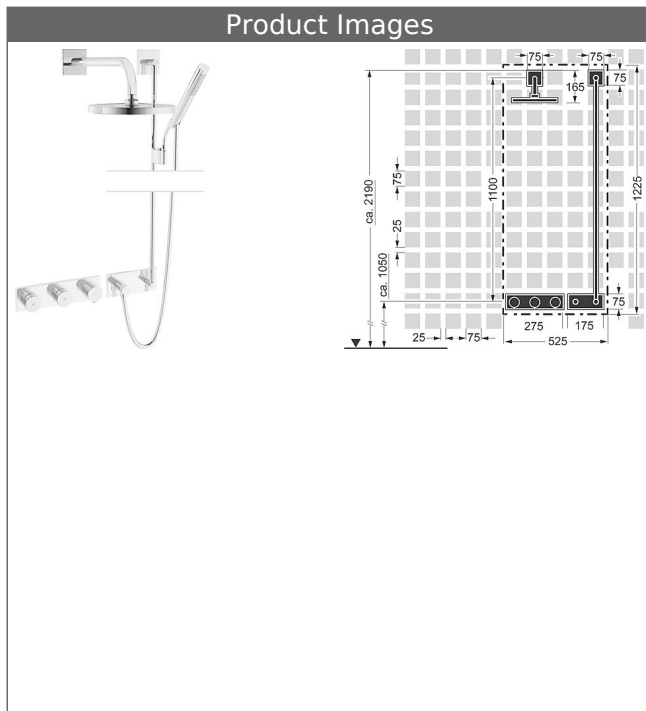

HANSALIVING
trim kit installation set 16
thermostatic mixer, DN 15 (G1/2)

suitable for HANSAMATRIX Tiptronik installation unit
 suitable for HANSASIGNATUR, HANSALOFT, HANSADESIGNO, HANSALIGNA, HANSASTECLA,
 HANSARONDA,
 wall bar set 1100 mm
 HANSARAIN overhead shower

Description

HANSALIVING
 trim kit installation set 16
 thermostatic mixer, DN 15 (G1/2)
 suitable for HANSAMATRIX Tiptronik installation unit
 suitable for HANSASIGNATUR, HANSALOFT,
 HANSADESIGNO, HANSALIGNA, HANSASTECLA,
 HANSARONDA,
 wall bar set 1100 mm
 HANSARAIN overhead shower

- power supply unit 230 V/50-60 Hz, operative voltage 12 V
- control unit

HANSARAIN
overhead shower, DN 15
for wall-mounting

shower head, solid brass Ø 220 mm
 also compatible with HANSAMATRIX
 Item No.: 04180300
 Qty: 1
 with shower arm 400 mm
 (-) reinforced edition, pipe Ø 26 mm
 connection G 1/2
 mounting flange and additional fastening plate
 wall connection plate square, twist-resistant
 flow limiter
 ball joint connection: 45° swivel
 limescale protection technology

HANSA|LIVING
shower set

with wall connection elbow
 Item No.: 44430100
 Qty: 1
 HANSASTILO hand shower
 Silverjet® shower hose 1250 mm, chrome optic
 wall-mounted shower bracket
 wall connection elbow

HANSALIVING
electronic thermostatic mixer, DN 15 (G1/2)
suitable for HANSAMATRIX Tiptronik installation unit