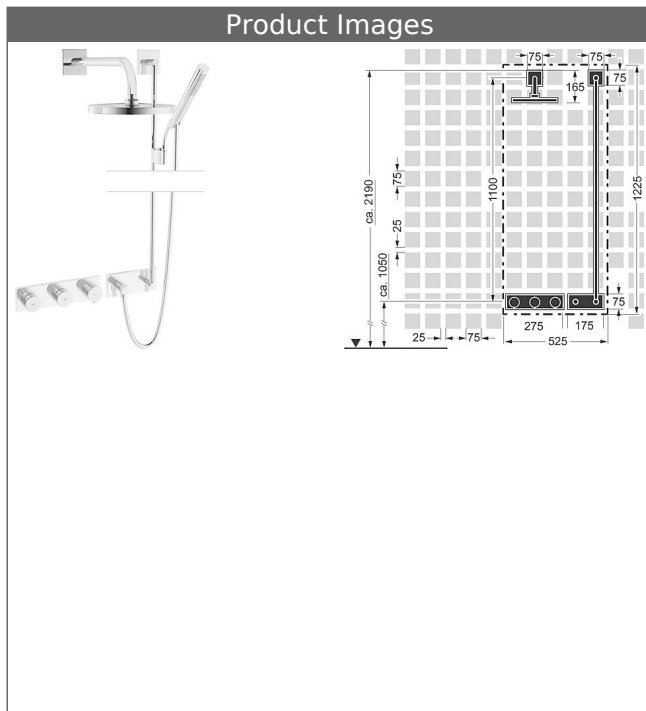

HANSA|LIVING
trim kit installation set 14.1
thermostatic mixer, DN 15 (G1/2)
suitable for HANSAMATRIX Tiptronik installation unit
 suitable for HANSASIGNATUR, HANSALOFT, HANSADESIGNO, HANSALIGNA, HANSASTECLA,
 HANSARONDA,
 wall bar set 1100 mm
 HANSARAIN overhead shower

Description

HANSA|LIVING
 trim kit installation set 14.1
 thermostatic mixer, DN 15 (G1/2)
 suitable for HANSAMATRIX Tiptronik installation unit
 suitable for HANSASIGNATUR, HANSALOFT,
 HANSADESIGNO, HANSALIGNA, HANSASTECLA,
 HANSARONDA,
 wall bar set 1100 mm
 HANSARAIN overhead shower

- power supply unit 230 V/50-60 Hz, operative voltage 12 V
- control unit

HANSARAIN
overhead shower, DN 15
for wall-mounting

shower head, solid brass Ø 220 mm
 also compatible with HANSAMATRIX
 Item No.: 04180300
 Qty: 1
 with shower arm 400 mm
 (-) reinforced edition, pipe Ø 26 mm
 connection G 1/2
 mounting flange and additional fastening plate
 wall connection plate square, twist-resistant
 flow limiter
 ball joint connection: 45° swivel
 limescale protection technology

HANSA|LIVING
shower set

with wall connection elbow
 Item No.: 44430100
 Qty: 1
 HANSASTILO hand shower
 Silverjet® shower hose 1250 mm, chrome optic
 wall-mounted shower bracket
 wall connection elbow

HANSA|LIVING
trim kit
electronic thermostatic mixer, DN 15 (G1/2)
suitable for HANSAMATRIX Tiptronik installation unit