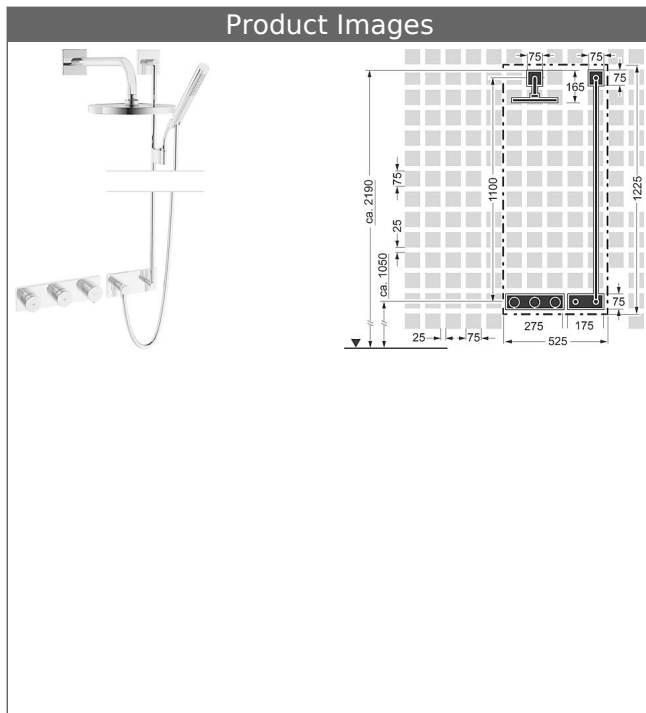

HANSALIVING
trim kit installation set 16
thermostatic mixer, DN 15 (G1/2)

suitable for HANSAMATRIX Tiptronik installation unit
 suitable for HANSASIGNATUR, HANSALOFT, HANSADESIGNO, HANSALIGNA, HANSASTECLA,
 HANSARONDA,
 wall bar set 1100 mm
 HANSARAIN overhead shower

Description

HANSALIVING
 trim kit installation set 16
 thermostatic mixer, DN 15 (G1/2)
 suitable for HANSAMATRIX Tiptronik installation unit
 suitable for HANSASIGNATUR, HANSALOFT,
 HANSADESIGNO, HANSALIGNA, HANSASTECLA,
 HANSARONDA,
 wall bar set 1100 mm
 HANSARAIN overhead shower

- power supply unit 230 V/50-60 Hz, operative voltage 12 V
- control unit

HANSARAIN
overhead shower, DN 15
for wall-mounting

shower head, solid brass Ø 220 mm
 also compatible with HANSAMATRIX
 Item No.: 04180300
 Qty: 1
 with shower arm 400 mm
 (-) reinforced edition, pipe Ø 26 mm
 connection G 1/2
 mounting flange and additional fastening plate
 wall connection plate square, twist-resistant
 flow limiter
 ball joint connection: 45° swivel
 limescale protection technology

HANSA|LIVING
shower set

with wall connection elbow
 Item No.: 44430100
 Qty: 1
 HANSASTILO hand shower
 Silverjet® shower hose 1250 mm, chrome optic
 wall-mounted shower bracket
 wall connection elbow

HANSALIVING
electronic thermostatic mixer, DN 15 (G1/2)
suitable for HANSAMATRIX Tiptronik installation unit