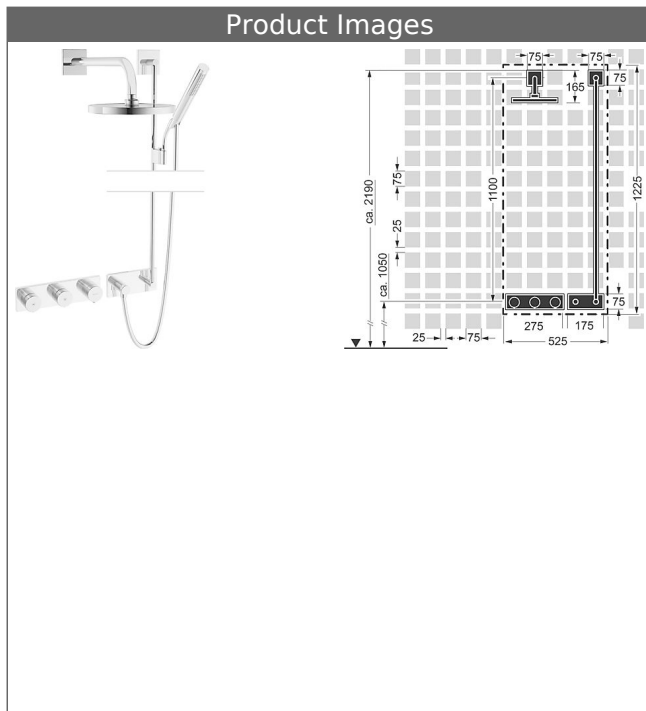

HANSALIVING

trim kit installation set 16 thermostatic mixer, DN 15 (G1/2)

suitable for HANSAMATRIX Tiptronik installation unit

suitable for HANSASIGNATUR, HANSALOFT, HANSADESIGNO, HANSALIGNA, HANSASTECLA,
HANSARONDA,
wall bar set 1100 mm
HANSARAIN overhead shower

Description

HANSALIVING
trim kit installation set 16
thermostatic mixer, DN 15 (G1/2)
suitable for HANSAMATRIX Tiptronik installation unit
suitable for HANSASIGNATUR, HANSALOFT,
HANSADESIGNO, HANSALIGNA, HANSASTECLA,
HANSARONDA,
wall bar set 1100 mm
HANSARAIN overhead shower

- power supply unit 230 V/50-60 Hz, operative voltage 12 V
- control unit

HANSARAIN overhead shower, DN 15 for wall-mounting

shower head, solid brass Ø 220 mm
also compatible with HANSAMATRIX
Item No.: 04180300
Qty: 1
with shower arm 400 mm
(-) reinforced edition, pipe Ø 26 mm
connection G 1/2
mounting flange and additional fastening plate
wall connection plate square, twist-resistant
flow limiter
ball joint connection: 45° swivel
limescale protection technology

HANSA|LIVING shower set

with wall connection elbow
Item No.: 44430100
Qty: 1
HANSASTILO hand shower
Silverjet® shower hose 1250 mm, chrome optic
wall-mounted shower bracket
wall connection elbow

HANSALIVING electronic thermostatic mixer, DN 15 (G1/2) suitable for HANSAMATRIX Tiptronik installation unit