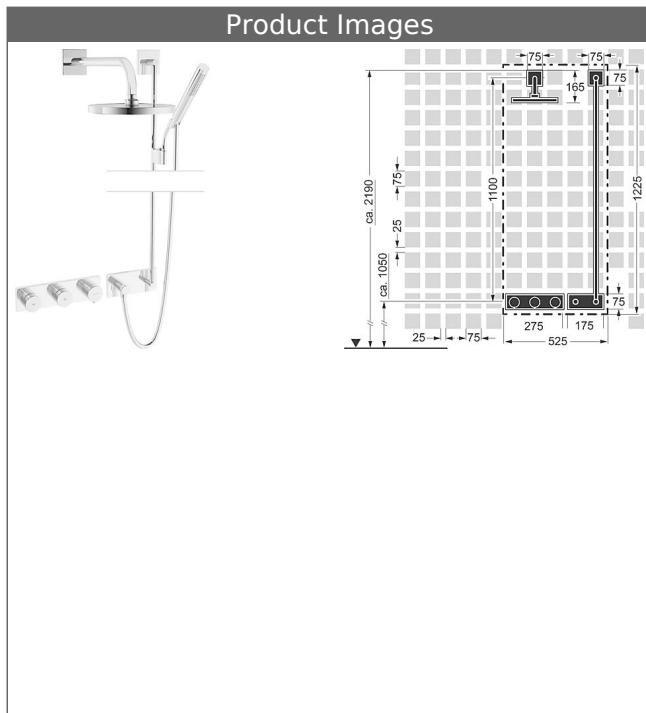

HANSALIVING
trim kit installation set 16
thermostatic mixer, DN 15 (G1/2)
suitable for HANSAMATRIX Tiptronik installation unit
 suitable for HANSASIGNATUR, HANSALOFT, HANSADESIGNO, HANSALIGNA, HANSASTECLA,
 HANSARONDA,
 wall bar set 1100 mm
 HANSARAIN overhead shower

Description

HANSALIVING
 trim kit installation set 16
 thermostatic mixer, DN 15 (G1/2)
 suitable for HANSAMATRIX Tiptronik installation unit
 suitable for HANSASIGNATUR, HANSALOFT,
 HANSADESIGNO, HANSALIGNA, HANSASTECLA,
 HANSARONDA,
 wall bar set 1100 mm
 HANSARAIN overhead shower

- power supply unit 230 V/50-60 Hz, operative voltage 12 V
- control unit

HANSARAIN **overhead shower, DN 15** **for wall-mounting**

shower head, solid brass Ø 220 mm
 also compatible with HANSAMATRIX
 Item No.: 04180300
 Qty: 1
 with shower arm 400 mm
 (-) reinforced edition, pipe Ø 26 mm
 connection G 1/2
 mounting flange and additional fastening plate
 wall connection plate square, twist-resistant
 flow limiter
 ball joint connection: 45° swivel
 limescale protection technology

HANSA|LIVING **shower set**

with wall connection elbow
 Item No.: 44430100
 Qty: 1
 HANSASTILO hand shower
 Silverjet® shower hose 1250 mm, chrome optic
 wall-mounted shower bracket
 wall connection elbow