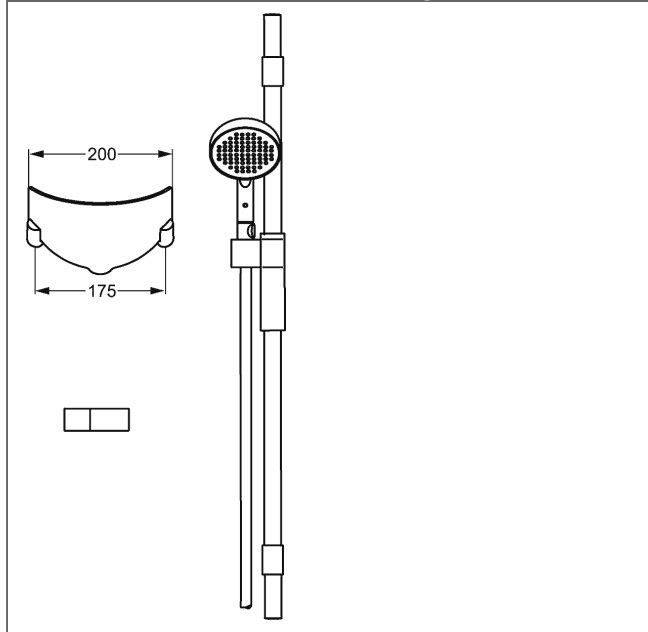

HANSAFORSENSES wall bar set 600 mm

Description

HANSAFORSENSES
wall bar set 600 mm

- consisting of:
- wall bar 600 mm
- slide: swivelling
- height adjustment lockable
- shower bracket: adjustable
- hand shower
- fastening set
- 2-spray
- shower hose, 1500 mm
- soap dish
- levelling of tiles
- limescale protection technology

Model	Item No.
chrome	64860120 

Product Image

Product Drawing

Product Drawing

Product Drawing