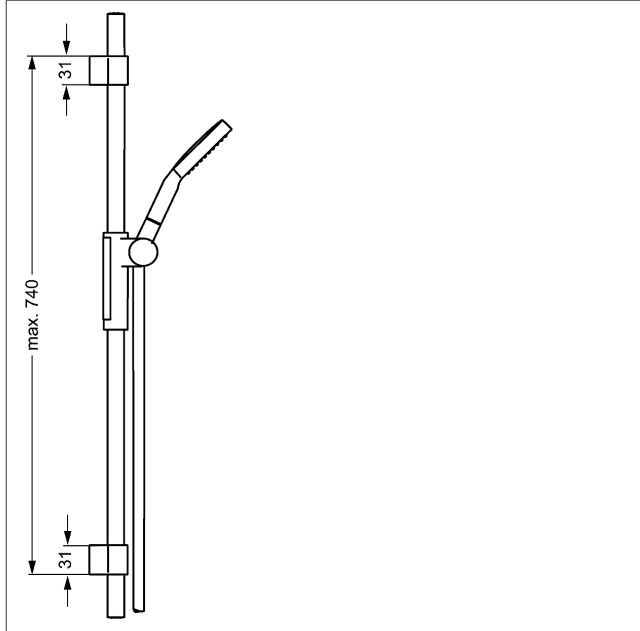

HANSAFORSENSES wall bar set 600 mm

Description

HANSAFORSENSES
wall bar set 600 mm

- consisting of:
- wall bar 600 mm
- slide: swivelling
- height adjustment lockable
- shower bracket: adjustable
- hand shower
- fastening set
- 2-spray
- shower hose, 1500 mm
- soap dish
- levelling of tiles
- limescale protection technology

Model	Item No.
chrome	64860120 

Product Image

Product Drawing

Product Drawing

Product Drawing