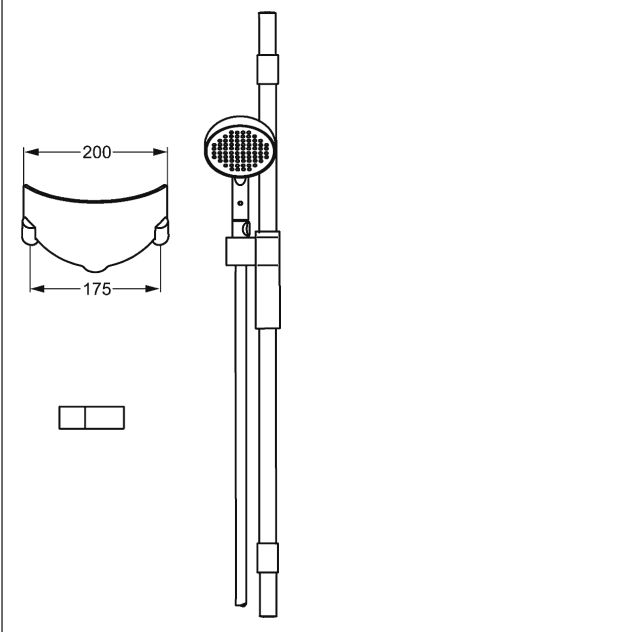

## HANSAFORSENSES wall bar set 600 mm

## Description

HANSAFORSENSES  
wall bar set 600 mm

- consisting of:
- wall bar 600 mm
- slide: swivelling
- height adjustment lockable
- shower bracket: adjustable
- hand shower
- fastening set
- 2-spray
- shower hose, 1500 mm
- soap dish
- levelling of tiles
- limescale protection technology

Model	Item No.
chrome	64860120 

Product Image

Product Drawing

Product Drawing

Product Drawing