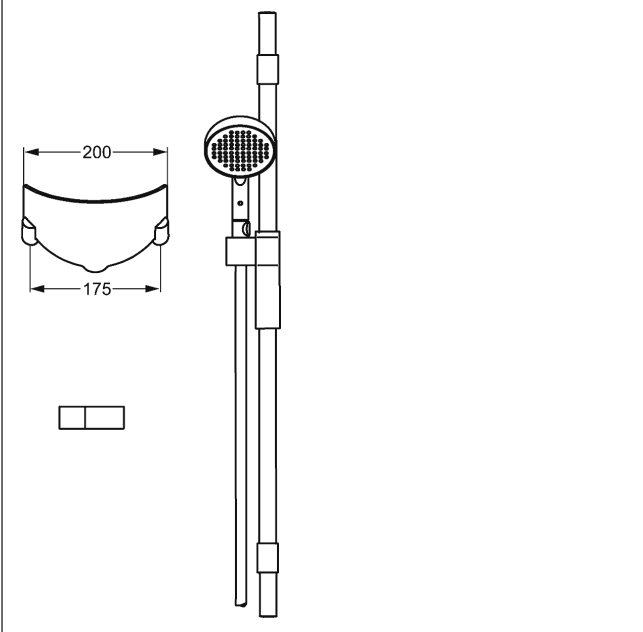

HANSAFORSENSES wall bar set 600 mm

Description

HANSAFORSENSES
wall bar set 600 mm

- consisting of:
- wall bar 600 mm
- slide: swivelling
- height adjustment lockable
- shower bracket: adjustable
- hand shower
- fastening set
- 2-spray
- shower hose, 1500 mm
- soap dish
- levelling of tiles
- limescale protection technology

| Model | Item No. |
|--------|--|
| chrome | 64860120  |

Product Image

Product Drawing

Product Drawing

Product Drawing