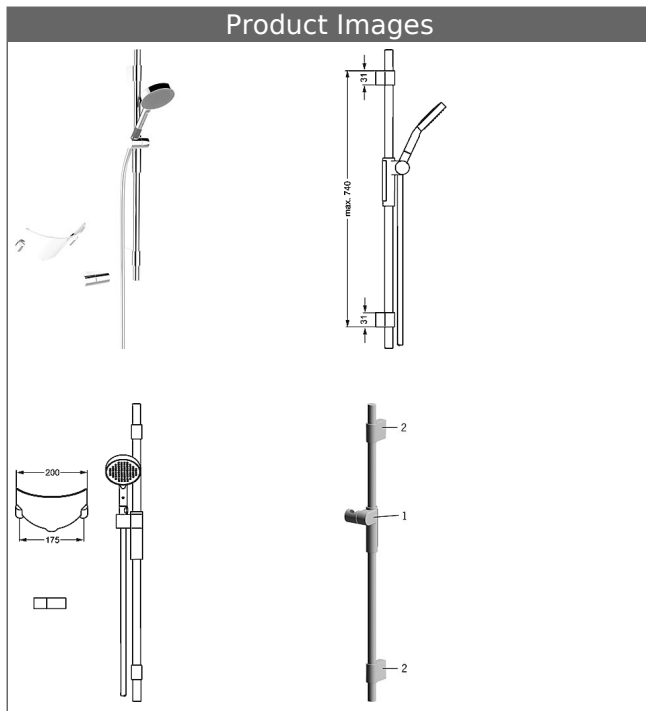

## HANSAFORSENSES wall bar set 600 mm

## Description

HANSAFORSENSES  
wall bar set 600 mm

- consisting of:
- wall bar 600 mm
- slide: swivelling
- height adjustment lockable
- shower bracket: adjustable
- hand shower
- fastening set
- 2-spray
- shower hose, 1500 mm
- soap dish
- levelling of tiles
- limescale protection technology

Model	Item No.
chrome	64860120 

Product Image

Product Drawing

Product Drawing

Product Drawing