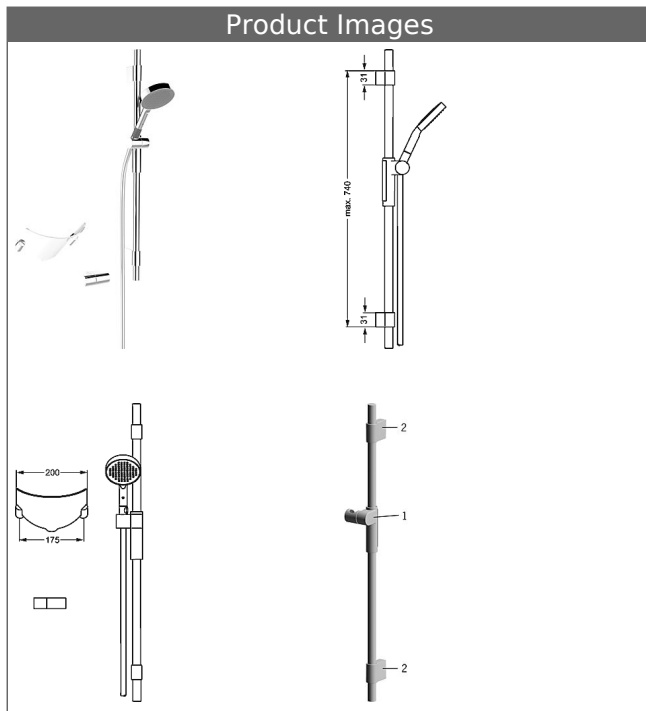

HANSAFORSENSES wall bar set 600 mm

Description

HANSAFORSENSES
wall bar set 600 mm

- consisting of:
- wall bar 600 mm
- slide: swivelling
- height adjustment lockable
- shower bracket: adjustable
- hand shower
- fastening set
- 2-spray
- shower hose, 1500 mm
- soap dish
- levelling of tiles
- limescale protection technology

| Model | Item No. |
|--------|--|
| chrome | 64860120  |

Product Image

Product Drawing

Product Drawing

Product Drawing