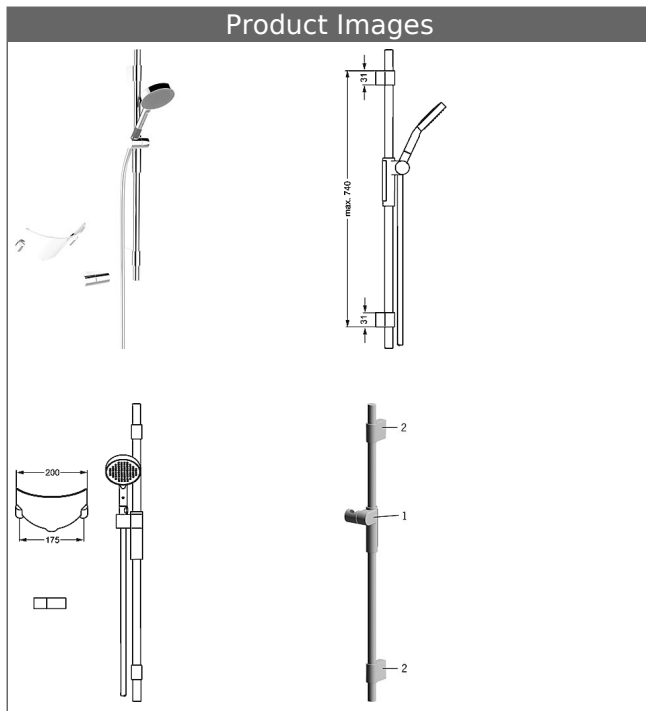

HANSAFORSENSES wall bar set 600 mm

Description

HANSAFORSENSES
wall bar set 600 mm

- consisting of:
- wall bar 600 mm
- slide: swivelling
- height adjustment lockable
- shower bracket: adjustable
- hand shower
- fastening set
- 2-spray
- shower hose, 1500 mm
- soap dish
- levelling of tiles
- limescale protection technology

Model	Item No.
chrome	64860120 

Product Image

Product Drawing

Product Drawing

Product Drawing