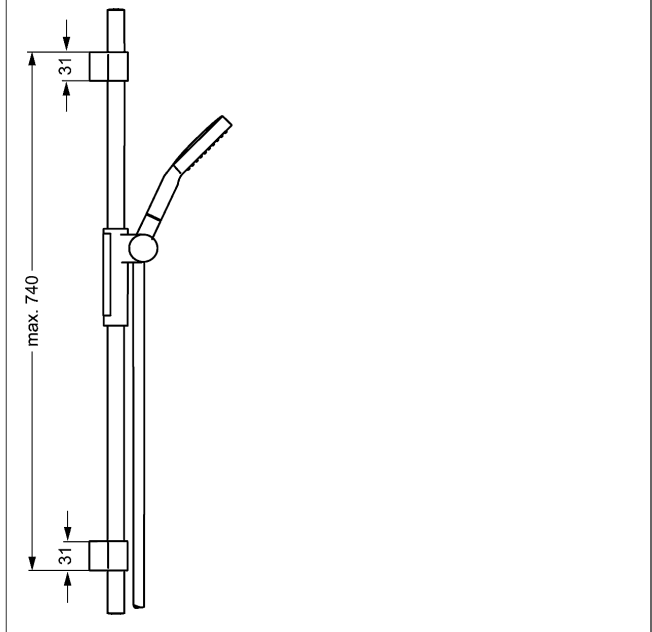

## HANSAFORSENSES wall bar set 600 mm

## Description

HANSAFORSENSES  
wall bar set 600 mm

- consisting of:
- wall bar 600 mm
- slide: swivelling
- height adjustment lockable
- shower bracket: adjustable
- hand shower
- fastening set
- 2-spray
- shower hose, 1500 mm
- soap dish
- levelling of tiles
- limescale protection technology

Model	Item No.
chrome	64860120 

Product Image

Product Drawing

Product Drawing

Product Drawing