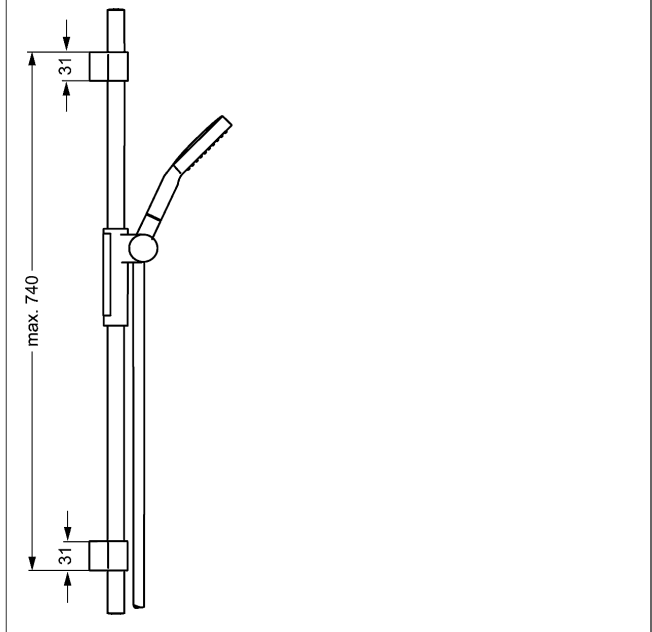

HANSAFORSENSES wall bar set 600 mm

Description

HANSAFORSENSES
wall bar set 600 mm

- consisting of:
- wall bar 600 mm
- slide: swivelling
- height adjustment lockable
- shower bracket: adjustable
- hand shower
- fastening set
- 2-spray
- shower hose, 1500 mm
- soap dish
- levelling of tiles
- limescale protection technology

Model	Item No.
chrome	64860120 

Product Image

Product Drawing

Product Drawing

Product Drawing