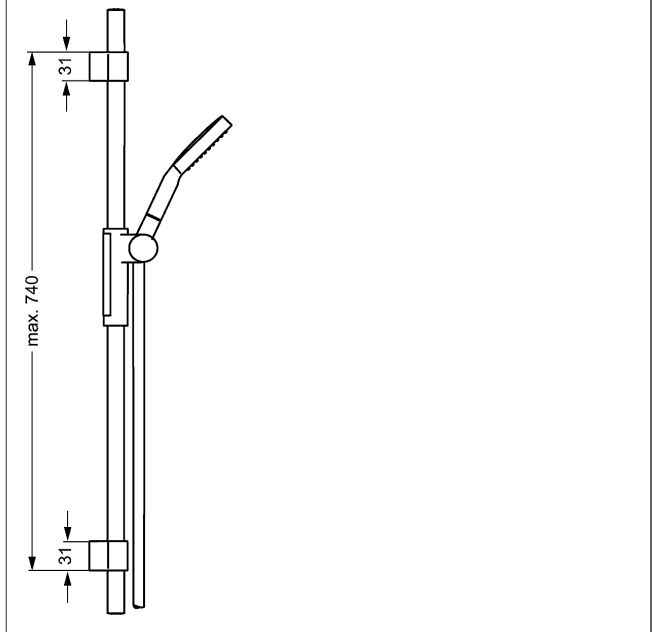

HANSAFORSENSES wall bar set 600 mm

Description

HANSAFORSENSES
wall bar set 600 mm

- consisting of:
- wall bar 600 mm
- slide: swivelling
- height adjustment lockable
- shower bracket: adjustable
- hand shower
- fastening set
- 2-spray
- shower hose, 1500 mm
- soap dish
- levelling of tiles
- limescale protection technology

| Model | Item No. |
|--------|--|
| chrome | 64860120  |

Product Image

Product Drawing

Product Drawing

Product Drawing