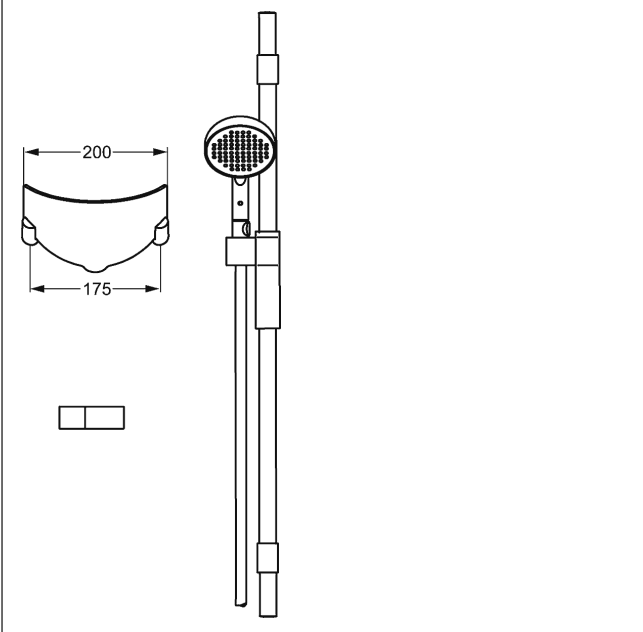

HANSAFORSENSES wall bar set 600 mm

Description

HANSAFORSENSES
wall bar set 600 mm

- consisting of:
- wall bar 600 mm
- slide: swivelling
- height adjustment lockable
- shower bracket: adjustable
- hand shower
- fastening set
- 2-spray
- shower hose, 1500 mm
- soap dish
- levelling of tiles
- limescale protection technology

Model	Item No.
chrome	64860120 

Product Image

Product Drawing

Product Drawing

Product Drawing