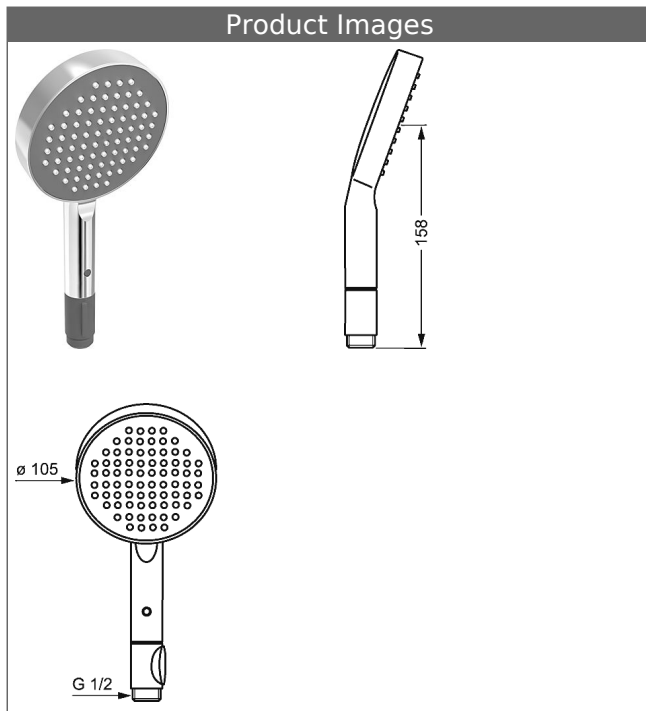

## HANSAFORSENSES handshower, 2-spray

### Description

HANSAFORSENSES  
handshower, 2-spray

P-IX (submitted)  
flow rate: 12 l/min, at 3 bar hydraulic pressure

- hand shower: plastic
- all spray types without air regulator
- limescale protection technology

Model	Item No.	
chrome	64820100	

Product Image

Product Drawing

Product Drawing