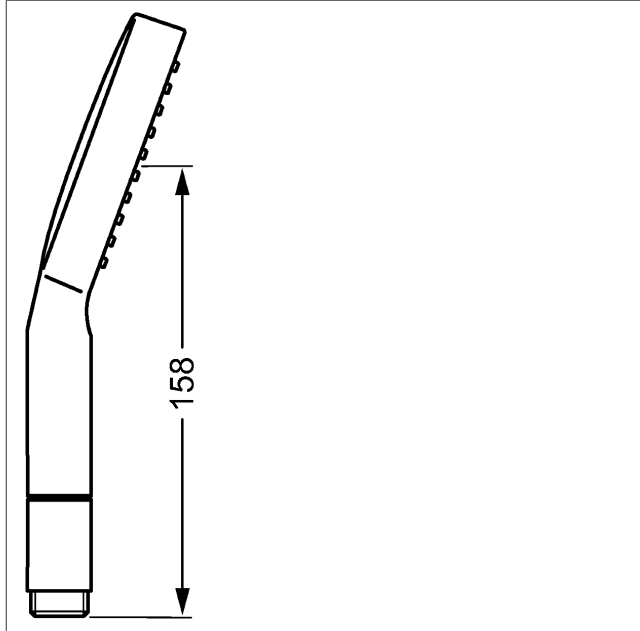

HANSAFORSENSES handshower, 2-spray

Description

HANSAFORSENSES
handshower, 2-spray

P-IX (submitted)
flow rate: 12 l/min, at 3 bar hydraulic pressure

- hand shower: plastic
- all spray types without air regulator
- limescale protection technology

Model	Item No.
chrome	64820100 M

Product Image

Product Drawing

Product Drawing