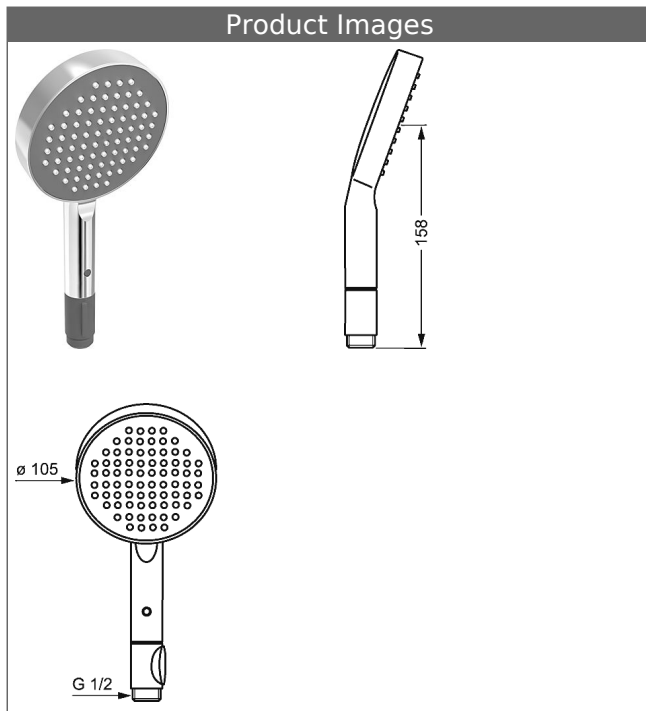

HANSAFORSENSES handshower, 2-spray

Description

HANSAFORSENSES
handshower, 2-spray

P-IX (submitted)
flow rate: 12 l/min, at 3 bar hydraulic pressure

- hand shower: plastic
- all spray types without air regulator
- limescale protection technology

Model	Item No.
chrome	64820100 M

Product Image

Product Drawing

Product Drawing