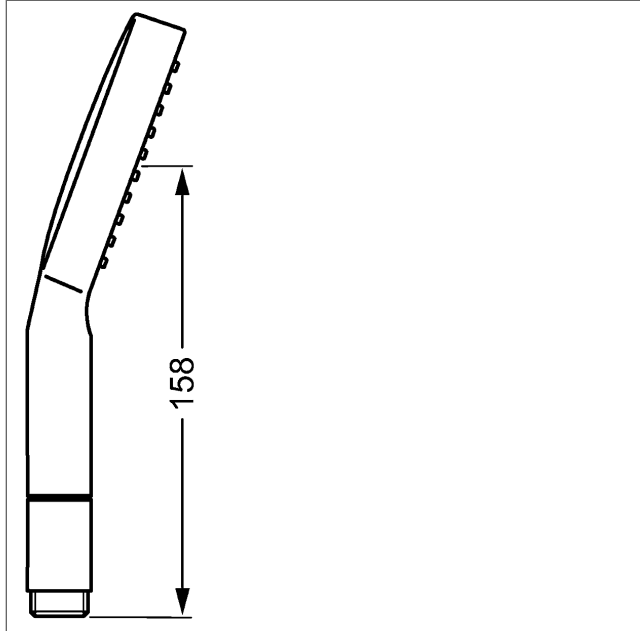

HANSAFORSENSES handshower, 2-spray

Description

HANSAFORSENSES
handshower, 2-spray

P-IX (submitted)
flow rate: 12 l/min, at 3 bar hydraulic pressure

- hand shower: plastic
- all spray types without air regulator
- limescale protection technology

Model	Item No.	
chrome	64820100	

Product Image

Product Drawing

Product Drawing