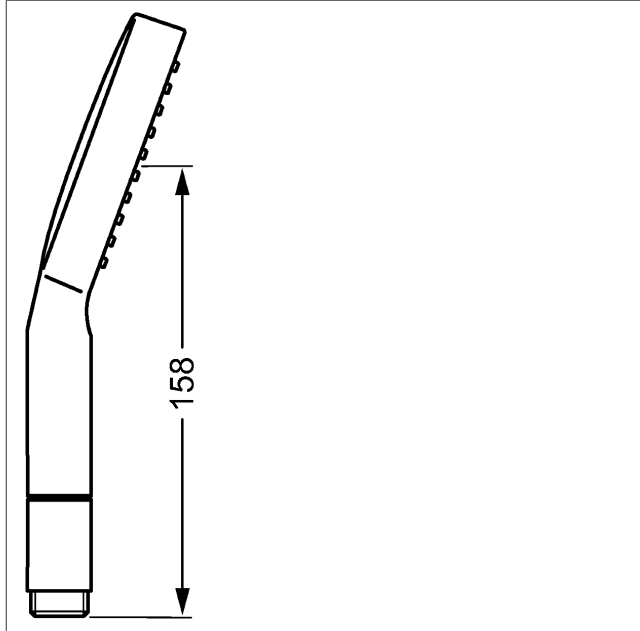

### Description

HANSAFORSENSES  
handshower, 2-spray

P-IX (submitted)  
flow rate: 12 l/min, at 3 bar hydraulic pressure

- hand shower: plastic
- all spray types without air regulator
- limescale protection technology

Model	Item No.	
chrome	64820100	

Product Image

Product Drawing

Product Drawing