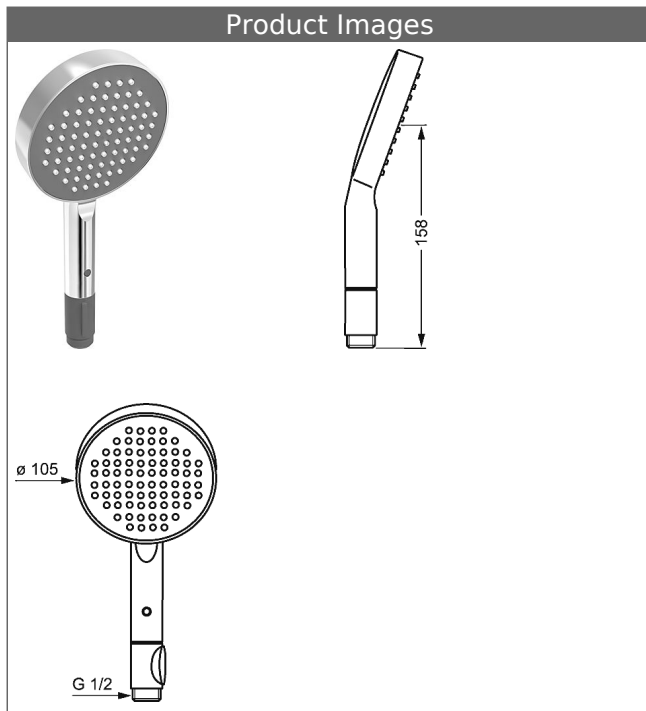

HANSAFORSENSES handshower, 2-spray

Description

HANSAFORSENSES
handshower, 2-spray

P-IX (submitted)
flow rate: 12 l/min, at 3 bar hydraulic pressure

- hand shower: plastic
- all spray types without air regulator
- limescale protection technology

Model	Item No.	
chrome	64820100	

Product Image

Product Drawing

Product Drawing