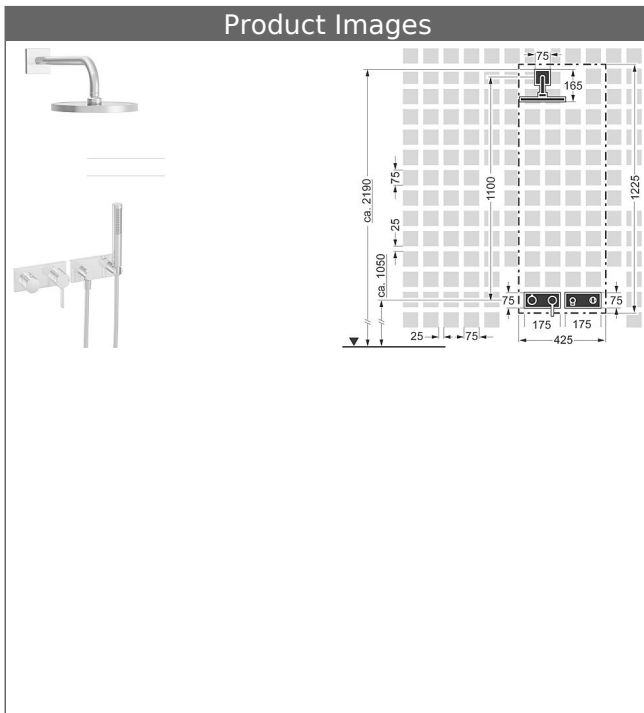

**HANSALOFT trim kit with function unit**  
**trim kit installation set 04**  
**single-lever mixer, DN 15**  
**suitable for HANSAMATRIX installation unit**  
 with shower set  
 with HANSARAIN overhead shower, DN 15

**Description**

HANSALOFT trim kit with function unit  
 trim kit installation set 04  
 single-lever mixer, DN 15  
 suitable for HANSAMATRIX installation unit  
 with shower set  
 with HANSARAIN overhead shower, DN 15

**HANSARAIN**  
**overhead shower, DN 15**  
**for wall-mounting**

shower head, solid brass Ø 220 mm  
 also compatible with HANSAMATRIX  
 Item No.: 04180300  
 Qty: 1  
 with shower arm 400 mm  
 (-) reinforced edition, pipe Ø 26 mm  
 connection G 1/2  
 mounting flange and additional fastening plate  
 wall connection plate square, twist-resistant  
 flow limiter  
 ball joint connection: 45° swivel  
 limescale protection technology

**HANSA|LIVING**  
**shower set**

with wall connection elbow  
 Item No.: 44430100  
 Qty: 1  
 HANSASTILO hand shower  
 Silverjet® shower hose 1250 mm, chrome optic  
 wall-mounted shower bracket  
 wall connection elbow