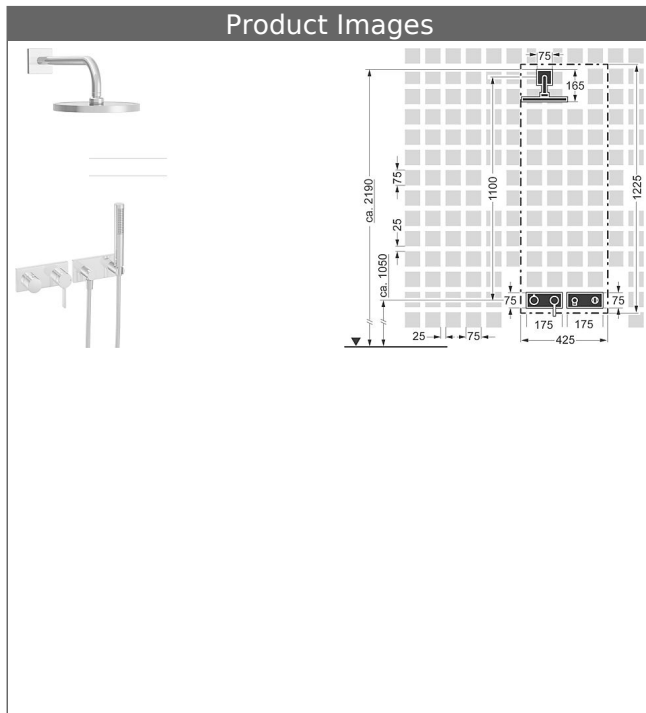

**HANSALOFT**  
**trim kit installation set 8.2**  
**single-lever mixer, DN 15**  
**suitable for HANSAMATRIX installation unit**  
 with shower set  
 with HANSARAIN overhead shower, DN 15

**Description**

**HANSALOFT**  
 trim kit installation set 8.2  
 single-lever mixer, DN 15  
 suitable for HANSAMATRIX installation unit  
 with shower set  
 with HANSARAIN overhead shower, DN 15

**HANSARAIN**  
**overhead shower, DN 15**  
**for wall-mounting**

shower head, solid brass Ø 220 mm  
 also compatible with HANSAMATRIX  
 Item No.: 04180300  
 Qty: 1  
 with shower arm 400 mm  
 (-) reinforced edition, pipe Ø 26 mm  
 connection G 1/2  
 mounting flange and additional fastening plate  
 wall connection plate square, twist-resistant  
 flow limiter  
 ball joint connection: 45° swivel  
 limescale protection technology

**HANSA|LIVING**  
**shower set**

with wall connection elbow  
 Item No.: 44430100  
 Qty: 1  
 HANSASTILO hand shower  
 Silverjet® shower hose 1250 mm, chrome optic  
 wall-mounted shower bracket  
 wall connection elbow