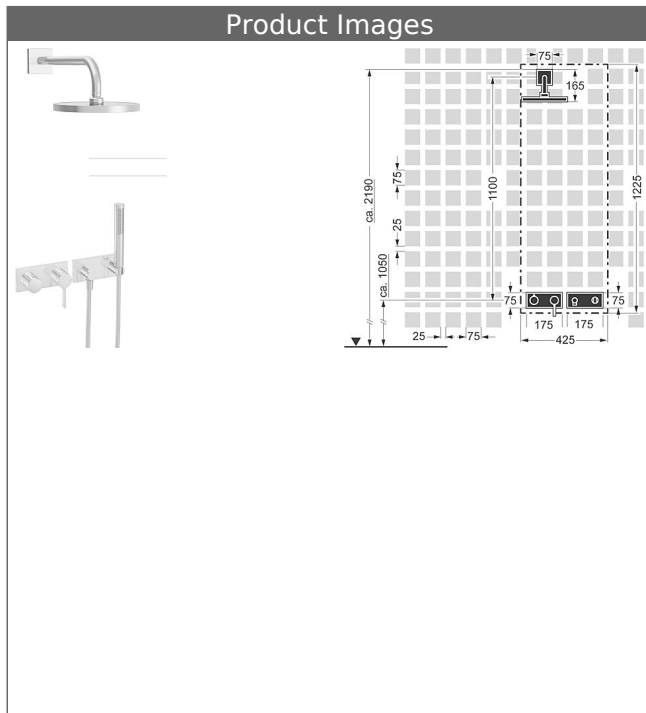

HANSALOFT
trim kit installation set 8.2
single-lever mixer, DN 15
suitable for HANSAMATRIX installation unit
 with shower set
 with HANSARAIN overhead shower, DN 15

Description

HANSALOFT
 trim kit installation set 8.2
 single-lever mixer, DN 15
 suitable for HANSAMATRIX installation unit
 with shower set
 with HANSARAIN overhead shower, DN 15

HANSARAIN
overhead shower, DN 15
for wall-mounting

shower head, solid brass Ø 220 mm
 also compatible with HANSAMATRIX
 Item No.: 04180300
 Qty: 1
 with shower arm 400 mm
 (-) reinforced edition, pipe Ø 26 mm
 connection G 1/2
 mounting flange and additional fastening plate
 wall connection plate square, twist-resistant
 flow limiter
 ball joint connection: 45° swivel
 limescale protection technology

HANSA|LIVING
shower set

with wall connection elbow
 Item No.: 44430100
 Qty: 1
 HANSASTILO hand shower
 Silverjet® shower hose 1250 mm, chrome optic
 wall-mounted shower bracket
 wall connection elbow

HANSALOFT
trim kit
single-lever faucet
suitable for HANSAMATRIX installation unit

with 2-way-diverter
 rosette without screws
 Item No.: 57649503
 Qty: 1
 trim kit consisting of:
 operating lever (metal)
 lever for diverter (metal)
 sleeve and wall rosette
 trim plate frame

Model	Item No.	
chrome	44874040	