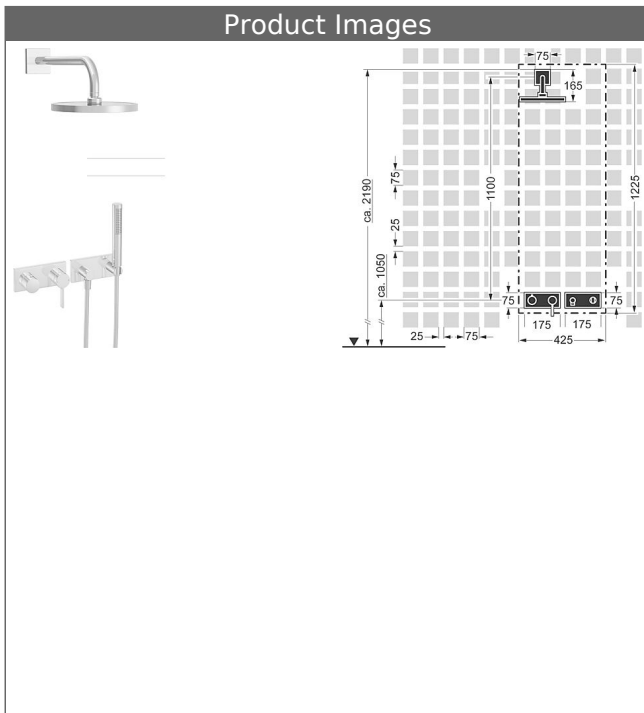

HANSALOFT trim kit with function unit
trim kit installation set 04
single-lever mixer, DN 15
suitable for HANSAMATRIX installation unit
 with shower set
 with HANSARAIN overhead shower, DN 15

Description

HANSALOFT trim kit with function unit
 trim kit installation set 04
 single-lever mixer, DN 15
 suitable for HANSAMATRIX installation unit
 with shower set
 with HANSARAIN overhead shower, DN 15

HANSARAIN
overhead shower, DN 15
for wall-mounting

shower head, solid brass \varnothing 220 mm
 also compatible with HANSAMATRIX
 Item No.: 04180300
 Qty: 1
 with shower arm 400 mm
 (-) reinforced edition, pipe \varnothing 26 mm
 connection G 1/2
 mounting flange and additional fastening plate
 wall connection plate square, twist-resistant
 flow limiter
 ball joint connection: 45° swivel
 limescale protection technology

HANSA|LIVING
shower set

with wall connection elbow
 Item No.: 44430100
 Qty: 1
 HANSASTILO hand shower
 Silverjet® shower hose 1250 mm, chrome optic
 wall-mounted shower bracket
 wall connection elbow

HANSALOFT
trim kit with function unit
single-lever faucet
suitable for HANSAMATRIX installation unit