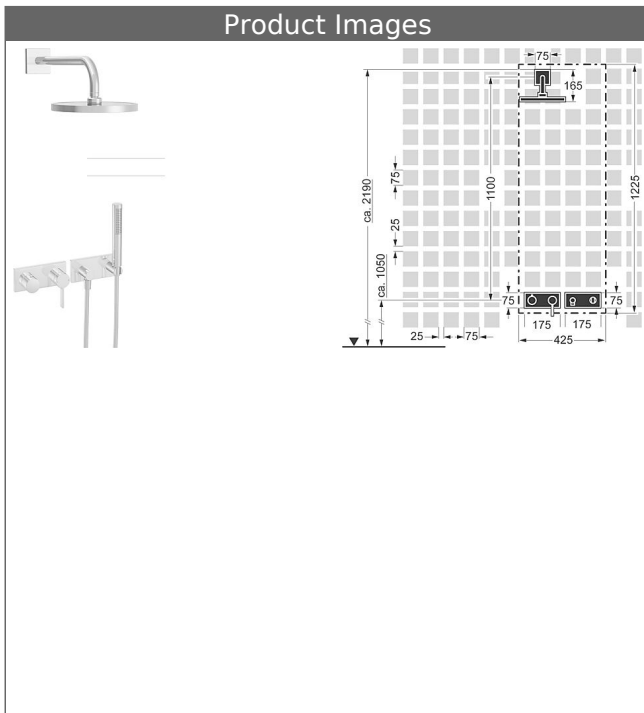

HANSALOFT trim kit with function unit
trim kit installation set 04
single-lever mixer, DN 15
suitable for HANSAMATRIX installation unit
 with shower set
 with HANSARAIN overhead shower, DN 15

Description

HANSALOFT trim kit with function unit
 trim kit installation set 04
 single-lever mixer, DN 15
 suitable for HANSAMATRIX installation unit
 with shower set
 with HANSARAIN overhead shower, DN 15

HANSARAIN
overhead shower, DN 15
for wall-mounting

shower head, solid brass Ø 220 mm
 also compatible with HANSAMATRIX
 Item No.: 04180300
 Qty: 1
 with shower arm 400 mm
 (-) reinforced edition, pipe Ø 26 mm
 connection G 1/2
 mounting flange and additional fastening plate
 wall connection plate square, twist-resistant
 flow limiter
 ball joint connection: 45° swivel
 limescale protection technology

HANSA|LIVING
shower set

with wall connection elbow
 Item No.: 44430100
 Qty: 1
 HANSASTILO hand shower
 Silverjet® shower hose 1250 mm, chrome optic
 wall-mounted shower bracket
 wall connection elbow

HANSALOFT
trim kit with function unit
single-lever faucet
suitable for HANSAMATRIX installation unit