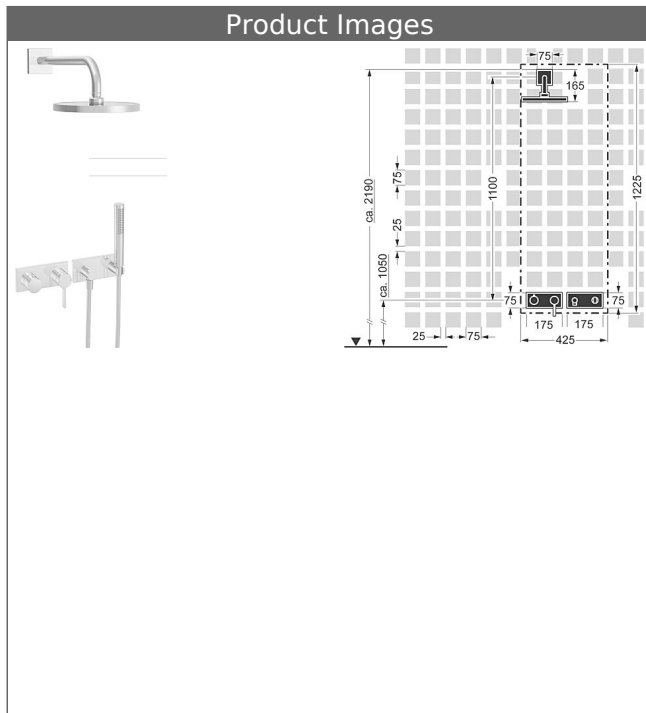

HANSALOFT trim kit with function unit
trim kit installation set 04
single-lever mixer, DN 15
suitable for HANSAMATRIX installation unit
 with shower set
 with HANSARAIN overhead shower, DN 15

Description

HANSALOFT trim kit with function unit
 trim kit installation set 04
 single-lever mixer, DN 15
 suitable for HANSAMATRIX installation unit
 with shower set
 with HANSARAIN overhead shower, DN 15

HANSARAIN
overhead shower, DN 15
for wall-mounting

shower head, solid brass \varnothing 220 mm
 also compatible with HANSAMATRIX
 Item No.: 04180300
 Qty: 1
 with shower arm 400 mm
 (-) reinforced edition, pipe \varnothing 26 mm
 connection G 1/2
 mounting flange and additional fastening plate
 wall connection plate square, twist-resistant
 flow limiter
 ball joint connection: 45° swivel
 limescale protection technology

HANSA|LIVING
shower set

with wall connection elbow
 Item No.: 44430100
 Qty: 1
 HANSASTILO hand shower
 Silverjet® shower hose 1250 mm, chrome optic
 wall-mounted shower bracket
 wall connection elbow

HANSALOFT
trim kit with function unit
single-lever faucet
suitable for HANSAMATRIX installation unit