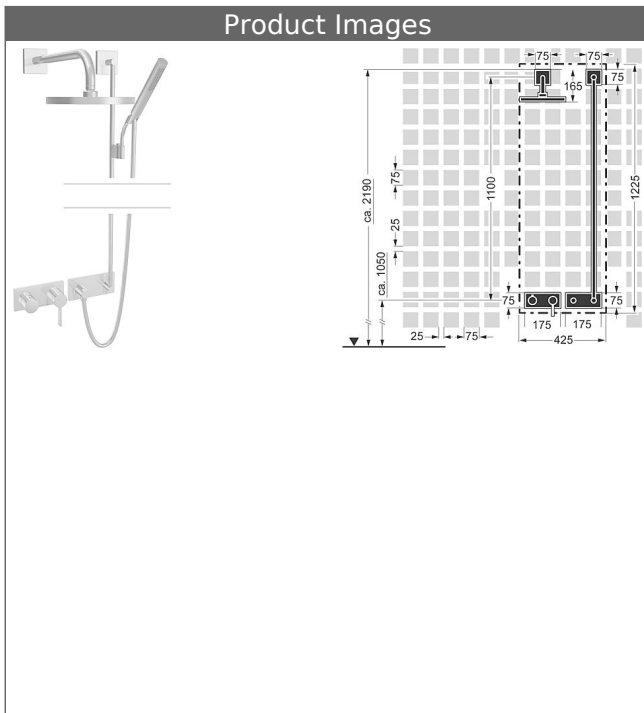

HANSALOFT trim kit with function unit
trim kit installation set 03
single-lever mixer, DN 15
suitable for HANSAMATRIX installation unit
 with wall-bar set
 with HANSARAIN overhead shower, DN 15

Description

HANSALOFT trim kit with function unit
 trim kit installation set 03
 single-lever mixer, DN 15
 suitable for HANSAMATRIX installation unit
 with wall-bar set
 with HANSARAIN overhead shower, DN 15

HANSARAIN
overhead shower, DN 15
for wall-mounting

shower head, solid brass Ø 220 mm
 also compatible with HANSAMATRIX
 Item No.: 04180300
 Qty: 1
 with shower arm 400 mm
 (-) reinforced edition, pipe Ø 26 mm
 connection G 1/2
 mounting flange and additional fastening plate
 wall connection plate square, twist-resistant
 flow limiter
 ball joint connection: 45° swivel
 limescale protection technology

HANSA|LIVING
wall bar set 1100 mm

with wall connection elbow
 Item No.: 44420100
 Qty: 1
 wall bar
 1100 mm, Ø 18 mm
 length can be shortened
 HANSASTILO hand shower
 Silverjet® shower hose 1600 mm, chrome optic
 height adjustment: push button control
 slide: swivelling
 flexible shower holder
 wall connection elbow