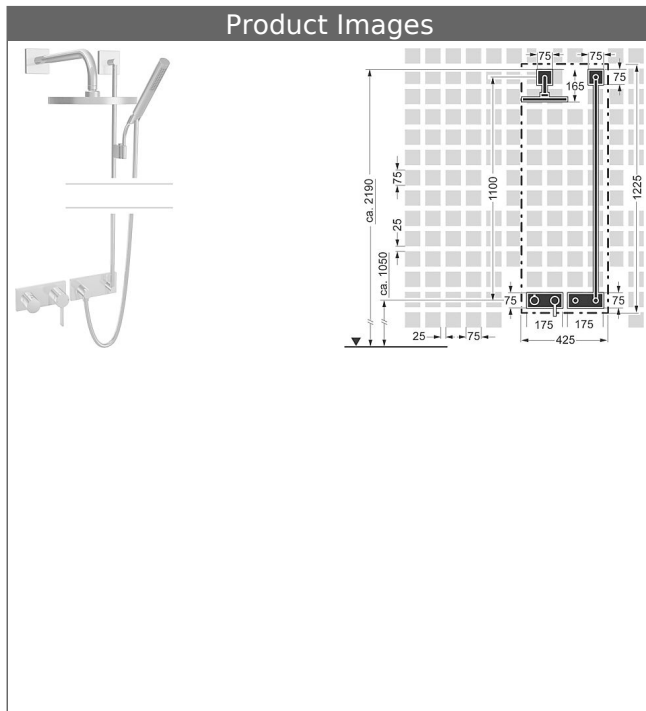

**HANSALOFT**  
**trim kit installation set 8.1**  
**single-lever mixer, DN 15**  
**suitable for HANSAMATRIX installation unit**  
 with wall-bar set  
 with HANSARAIN overhead shower, DN 15

**Description**

**HANSALOFT**  
 trim kit installation set 8.1  
 single-lever mixer, DN 15  
 suitable for HANSAMATRIX installation unit  
 with wall-bar set  
 with HANSARAIN overhead shower, DN 15

**HANSARAIN**  
**overhead shower, DN 15**  
**for wall-mounting**

shower head, solid brass Ø 220 mm  
 also compatible with HANSAMATRIX  
 Item No.: 04180300  
 Qty: 1  
 with shower arm 400 mm  
 (-) reinforced edition, pipe Ø 26 mm  
 connection G 1/2  
 mounting flange and additional fastening plate  
 wall connection plate square, twist-resistant  
 flow limiter  
 ball joint connection: 45° swivel  
 limescale protection technology

**HANSA|LIVING**  
**wall bar set 1100 mm**

with wall connection elbow  
 Item No.: 44420100  
 Qty: 1  
 wall bar  
 1100 mm, Ø 18 mm  
 length can be shortened  
 HANSASTILO hand shower  
 Silverjet® shower hose 1600 mm, chrome optic  
 height adjustment: push button control  
 slide: swivelling  
 flexible shower holder  
 wall connection elbow