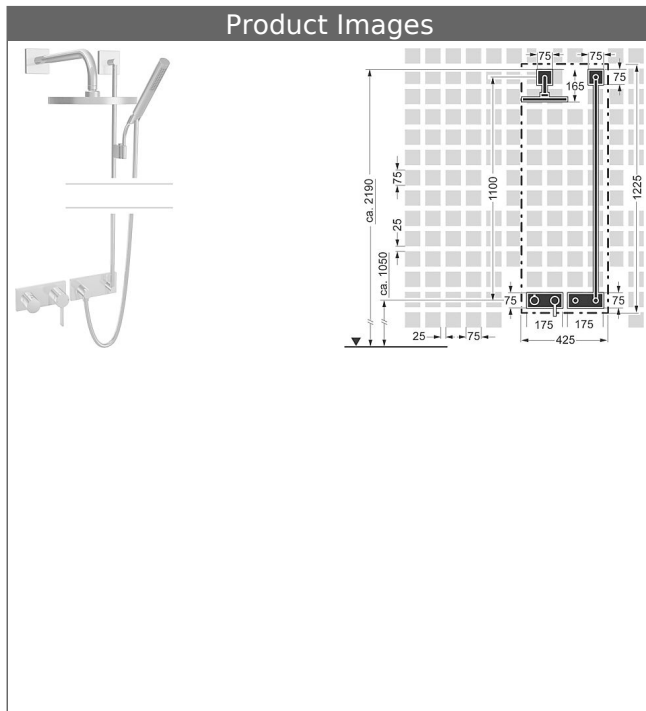

HANSALOFT
trim kit installation set 8.1
single-lever mixer, DN 15
suitable for HANSAMATRIX installation unit
 with wall-bar set
 with HANSARAIN overhead shower, DN 15

Description

HANSALOFT
 trim kit installation set 8.1
 single-lever mixer, DN 15
 suitable for HANSAMATRIX installation unit
 with wall-bar set
 with HANSARAIN overhead shower, DN 15

HANSARAIN
overhead shower, DN 15
for wall-mounting

shower head, solid brass Ø 220 mm
 also compatible with HANSAMATRIX
 Item No.: 04180300
 Qty: 1
 with shower arm 400 mm
 (-) reinforced edition, pipe Ø 26 mm
 connection G 1/2
 mounting flange and additional fastening plate
 wall connection plate square, twist-resistant
 flow limiter
 ball joint connection: 45° swivel
 limescale protection technology

HANSA|LIVING
wall bar set 1100 mm

with wall connection elbow
 Item No.: 44420100
 Qty: 1
 wall bar
 1100 mm, Ø 18 mm
 length can be shortened
 HANSASTILO hand shower
 Silverjet® shower hose 1600 mm, chrome optic
 height adjustment: push button control
 slide: swivelling
 flexible shower holder
 wall connection elbow

HANSALOFT
trim kit
single-lever faucet
suitable for HANSAMATRIX installation unit

with 2-way-diverter
 rosette without screws
 Item No.: 57649503
 Qty: 1
 trim kit consisting of:
 operating lever (metal)
 lever for diverter (metal)
 sleeve and wall rosette
 trim plate frame