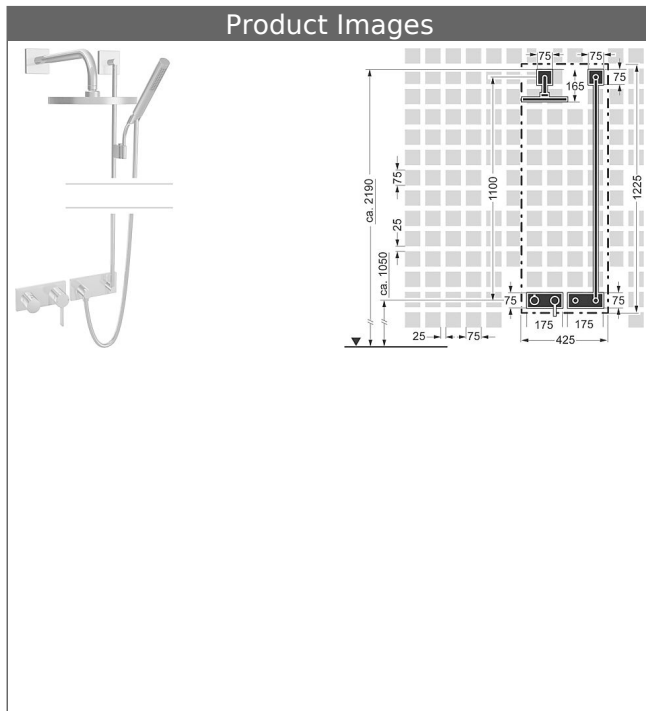

**HANSALOFT trim kit with function unit**  
**trim kit installation set 03**  
**single-lever mixer, DN 15**  
**suitable for HANSAMATRIX installation unit**  
 with wall-bar set  
 with HANSARAIN overhead shower, DN 15

**Description**

HANSALOFT trim kit with function unit  
 trim kit installation set 03  
 single-lever mixer, DN 15  
 suitable for HANSAMATRIX installation unit  
 with wall-bar set  
 with HANSARAIN overhead shower, DN 15

**HANSARAIN**  
**overhead shower, DN 15**  
**for wall-mounting**

shower head, solid brass Ø 220 mm  
 also compatible with HANSAMATRIX  
 Item No.: 04180300  
 Qty: 1  
 with shower arm 400 mm  
 (-) reinforced edition, pipe Ø 26 mm  
 connection G 1/2  
 mounting flange and additional fastening plate  
 wall connection plate square, twist-resistant  
 flow limiter  
 ball joint connection: 45° swivel  
 limescale protection technology

**HANSA|LIVING**  
**wall bar set 1100 mm**

with wall connection elbow  
 Item No.: 44420100  
 Qty: 1  
 wall bar  
 1100 mm, Ø 18 mm  
 length can be shortened  
 HANSASTILO hand shower  
 Silverjet® shower hose 1600 mm, chrome optic  
 height adjustment: push button control  
 slide: swivelling  
 flexible shower holder  
 wall connection elbow