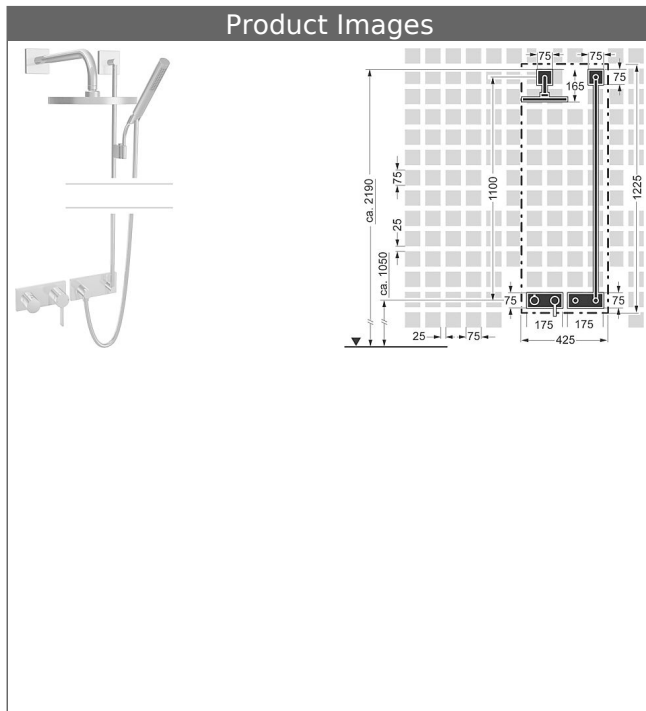

HANSALOFT trim kit with function unit
trim kit installation set 03
single-lever mixer, DN 15
suitable for HANSAMATRIX installation unit
 with wall-bar set
 with HANSARAIN overhead shower, DN 15

Description

HANSALOFT trim kit with function unit
 trim kit installation set 03
 single-lever mixer, DN 15
 suitable for HANSAMATRIX installation unit
 with wall-bar set
 with HANSARAIN overhead shower, DN 15

HANSARAIN
overhead shower, DN 15
for wall-mounting

shower head, solid brass Ø 220 mm
 also compatible with HANSAMATRIX
 Item No.: 04180300
 Qty: 1
 with shower arm 400 mm
 (-) reinforced edition, pipe Ø 26 mm
 connection G 1/2
 mounting flange and additional fastening plate
 wall connection plate square, twist-resistant
 flow limiter
 ball joint connection: 45° swivel
 limescale protection technology

HANSA|LIVING
wall bar set 1100 mm

with wall connection elbow
 Item No.: 44420100
 Qty: 1
 wall bar
 1100 mm, Ø 18 mm
 length can be shortened
 HANSASTILO hand shower
 Silverjet® shower hose 1600 mm, chrome optic
 height adjustment: push button control
 slide: swivelling
 flexible shower holder
 wall connection elbow