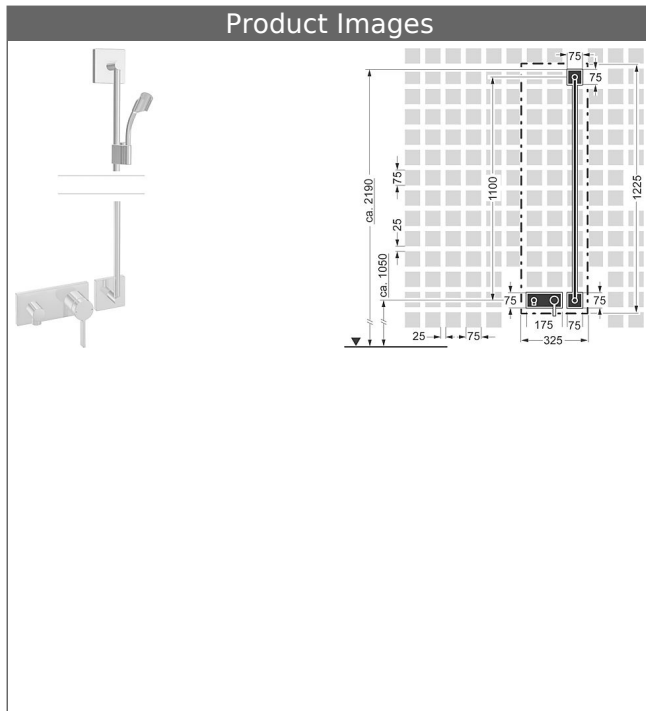

HANSALOFT
trim kit
single-lever mixer, DN 15
suitable for HANSAMATRIX installation unit
 with solid-metal shower bar 1100 mm

Description

HANSALOFT
 trim kit
 single-lever mixer, DN 15
 suitable for HANSAMATRIX installation unit
 with solid-metal shower bar 1100 mm

- without shower set

HANSA
solid-metal wall bar
wall bar 1100 mm
 also compatible with HANSAMATRIX
 Item No.: 44410100

Qty: 1
 consisting of:
 wall bar 1100 mm, Ø 18 mm
 (-) can be shortened
 height adjustment: push button control
 slide: adjustable
 shower bracket: adjustable
 fastening set

HANSALOFT
trim kit
single-lever shower mixer
suitable for HANSAMATRIX installation unit
 forward outlet
 rosette without screws
 Item No.: 57639503
 Qty: 1
 trim kit consisting of:
 operating lever (metal)
 sleeve and wall rosette
 trim plate frame
 wall connection elbow

| Model | Item No. | |
|--------|----------|---|
| chrome | 44874010 |  |

suitable for installation unit 4400 0000

Product Image

Product Drawing

Related Products

| Image: | Description: | Model / Item No.: |
|---|--|-------------------|
|  | <p>HANSAMATRIX concealed installation unit, DN 15 (G 1/2) single-lever faucet</p> <p>forward outlet</p> | 44000000 |