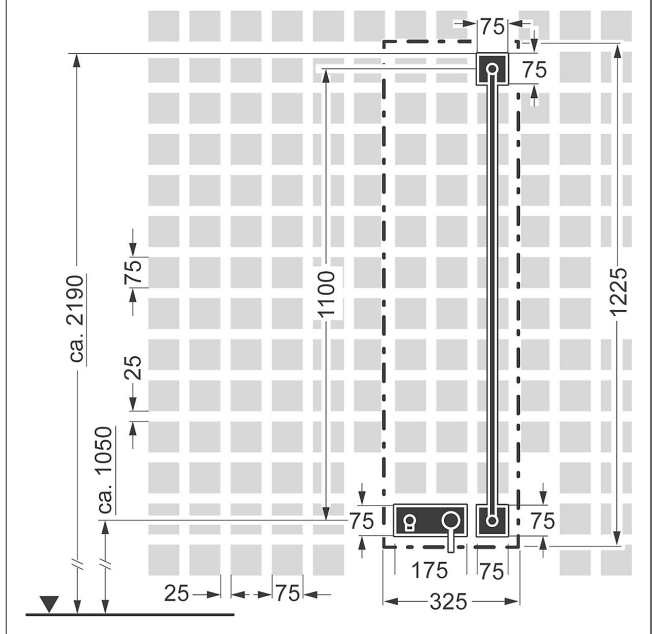

**HANSALOFT trim kit with function unit
trim kit installation set 01
single-lever mixer, DN 15
suitable for HANSAMATRIX installation unit
with solid-metal shower bar 1100 mm**

Description

HANSALOFT trim kit with function unit
trim kit installation set 01
single-lever mixer, DN 15
suitable for HANSAMATRIX installation unit
with solid-metal shower bar 1100 mm

- without shower set

**HANSA
solid-metal wall bar
wall bar 1100 mm**

also compatible with HANSAMATRIX
Item No.: 44410100

Qty: 1

consisting of:
wall bar 1100 mm, Ø 18 mm
(-) can be shortened
height adjustment: push button control
slide: adjustable
shower bracket: adjustable
fastening set

**HANSALOFT
trim kit with function unit
single-lever shower mixer
suitable for HANSAMATRIX installation unit**

forward outlet
rosette without screws
Item No.: 57639503

Qty: 1

trim kit consisting of:
operating lever (metal)
sleeve and wall rosette
trim plate frame
wall connection elbow

Model	Item No.	
chrome	44874010	

suitable for installation unit 4400 0000

Product Image

Product Drawing

Related Products

Image:	Description:	Model / Item No.:
	<p>HANSAMATRIX concealed installation unit, DN 15 (G 1/2) single-lever faucet</p> <p>forward outlet</p>	44000000