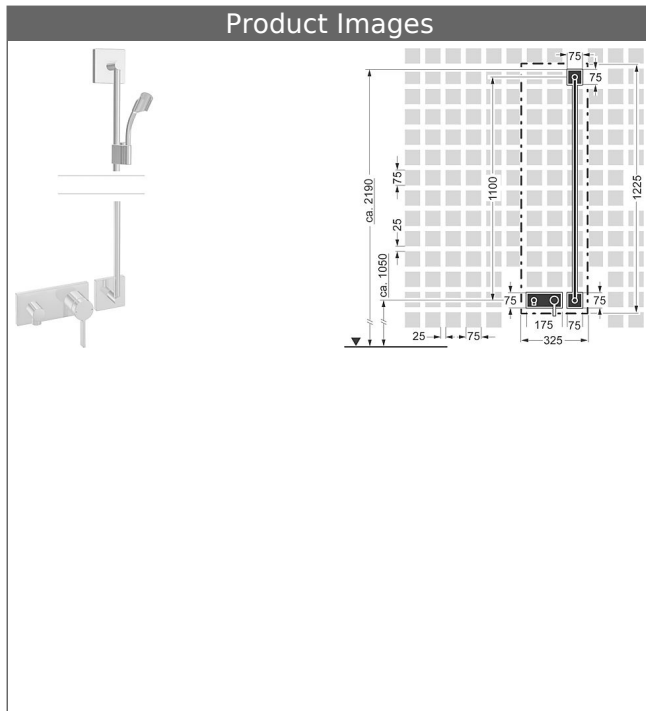

**HANSALOFT trim kit with function unit
trim kit installation set 01
single-lever mixer, DN 15
suitable for HANSAMATRIX installation unit
with solid-metal shower bar 1100 mm**

Description

HANSALOFT trim kit with function unit
trim kit installation set 01
single-lever mixer, DN 15
suitable for HANSAMATRIX installation unit
with solid-metal shower bar 1100 mm

- without shower set

HANSA
solid-metal wall bar
wall bar 1100 mm
also compatible with HANSAMATRIX
Item No.: 44410100
Qty: 1
consisting of:
wall bar 1100 mm, Ø 18 mm
(-) can be shortened
height adjustment: push button control
slide: adjustable
shower bracket: adjustable
fastening set

HANSALOFT
trim kit with function unit
single-lever shower mixer
suitable for HANSAMATRIX installation unit
forward outlet
rosette without screws
Item No.: 57639503
Qty: 1
trim kit consisting of:
operating lever (metal)
sleeve and wall rosette
trim plate frame
wall connection elbow

Model	Item No.	
chrome	44874010	

suitable for installation unit 4400 0000

Product Image

Product Drawing

Related Products

Image:	Description:	Model / Item No.:
	<p>HANSAMATRIX concealed installation unit, DN 15 (G 1/2) single-lever faucet</p> <p>forward outlet</p>	44000000