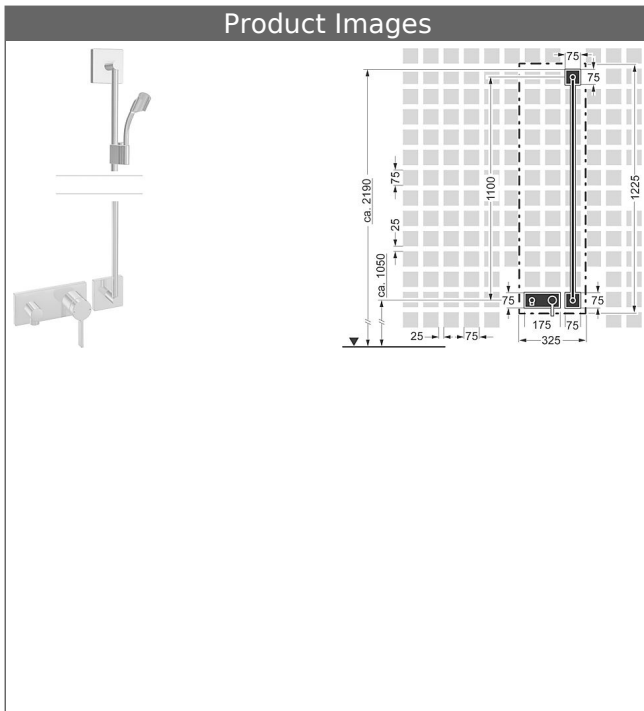

**HANSALOFT trim kit with function unit
trim kit installation set 01
single-lever mixer, DN 15
suitable for HANSAMATRIX installation unit
with solid-metal shower bar 1100 mm**

Description

HANSALOFT trim kit with function unit
trim kit installation set 01
single-lever mixer, DN 15
suitable for HANSAMATRIX installation unit
with solid-metal shower bar 1100 mm

- without shower set

HANSA
solid-metal wall bar
wall bar 1100 mm
also compatible with HANSAMATRIX
Item No.: 44410100
Qty: 1
consisting of:
wall bar 1100 mm, Ø 18 mm
(-) can be shortened
height adjustment: push button control
slide: adjustable
shower bracket: adjustable
fastening set

HANSALOFT
trim kit with function unit
single-lever shower mixer
suitable for HANSAMATRIX installation unit
forward outlet
rosette without screws
Item No.: 57639503
Qty: 1
trim kit consisting of:
operating lever (metal)
sleeve and wall rosette
trim plate frame
wall connection elbow

Model	Item No.	
chrome	44874010	

suitable for installation unit 4400 0000

Product Image

Product Drawing

Related Products

Image:	Description:	Model / Item No.:
	<p>HANSAMATRIX concealed installation unit, DN 15 (G 1/2) single-lever faucet</p> <p>forward outlet</p>	44000000