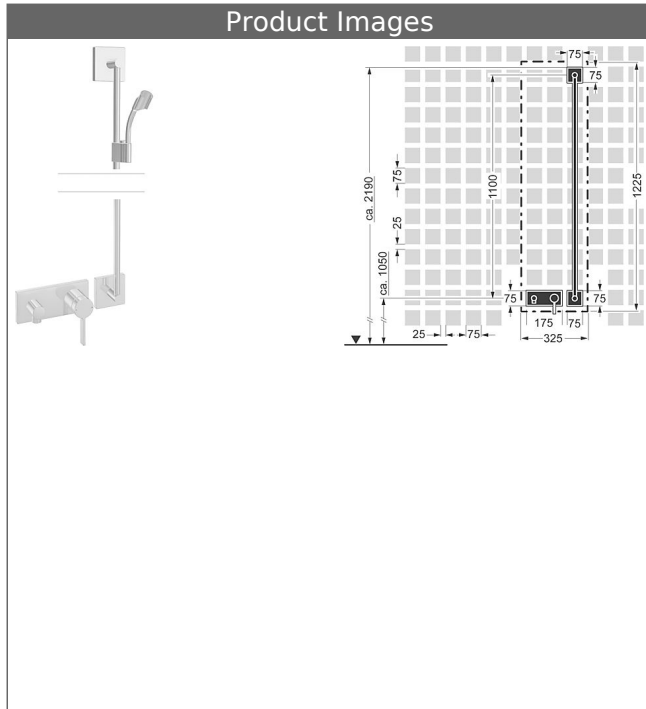

**HANSALOFT**  
trim kit  
single-lever mixer, DN 15  
suitable for HANSAMATRIX installation unit  
with solid-metal shower bar 1100 mm

**Description**

HANSALOFT  
trim kit  
single-lever mixer, DN 15  
suitable for HANSAMATRIX installation unit  
with solid-metal shower bar 1100 mm

- without shower set

**HANSA**  
**solid-metal wall bar**  
**wall bar 1100 mm**  
also compatible with HANSAMATRIX  
Item No.: 44410100  
Qty: 1

consisting of:  
wall bar 1100 mm, Ø 18 mm  
(-) can be shortened  
height adjustment: push button control  
slide: adjustable  
shower bracket: adjustable  
fastening set

**HANSALOFT**  
**trim kit**  
**single-lever shower mixer**  
**suitable for HANSAMATRIX installation unit**  
forward outlet  
rosette without screws  
Item No.: 57639503  
Qty: 1  
trim kit consisting of:  
operating lever (metal)  
sleeve and wall rosette  
trim plate frame  
wall connection elbow

### Related Products

Image:	Description:	Model / Item No.:
	<p><b>HANSAMATRIX</b> <b>concealed installation unit, DN 15 (G 1/2)</b> <b>single-lever faucet</b></p> <p>forward outlet</p>	44000000