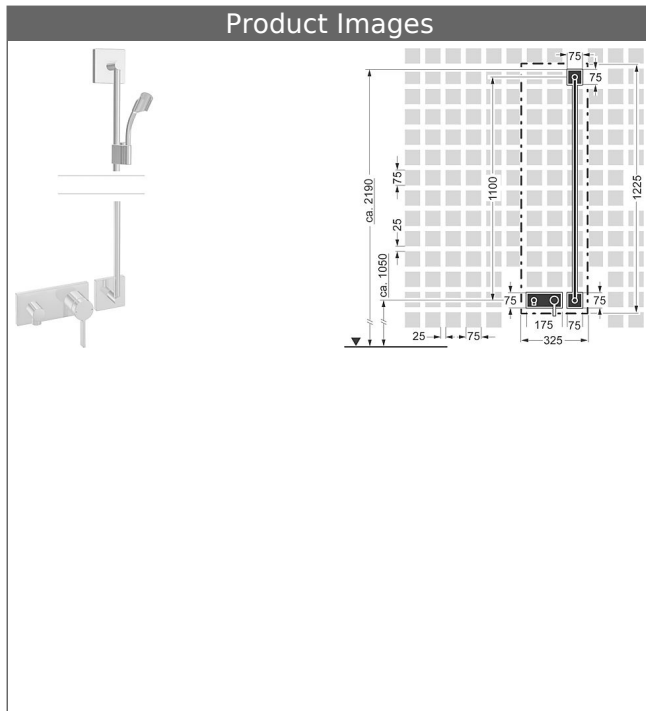

**HANSALOFT trim kit with function unit
trim kit installation set 01
single-lever mixer, DN 15
suitable for HANSAMATRIX installation unit
with solid-metal shower bar 1100 mm**

Description

HANSALOFT trim kit with function unit
trim kit installation set 01
single-lever mixer, DN 15
suitable for HANSAMATRIX installation unit
with solid-metal shower bar 1100 mm

- without shower set

**HANSA
solid-metal wall bar
wall bar 1100 mm**

also compatible with HANSAMATRIX
Item No.: 44410100

Qty: 1

consisting of:
wall bar 1100 mm, Ø 18 mm
(-) can be shortened
height adjustment: push button control
slide: adjustable
shower bracket: adjustable
fastening set

**HANSALOFT
trim kit with function unit
single-lever shower mixer
suitable for HANSAMATRIX installation unit**

forward outlet
rosette without screws
Item No.: 57639503

Qty: 1

trim kit consisting of:
operating lever (metal)
sleeve and wall rosette
trim plate frame
wall connection elbow

Model	Item No.	
chrome	44874010	

suitable for installation unit 4400 0000

Product Image

Product Drawing

Related Products

Image:	Description:	Model / Item No.:
	<p>HANSAMATRIX concealed installation unit, DN 15 (G 1/2) single-lever faucet</p> <p>forward outlet</p>	44000000