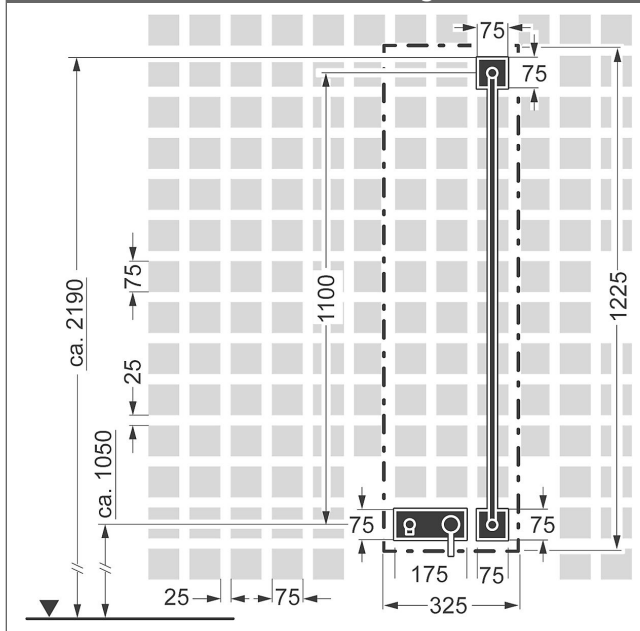

**HANSALOFT trim kit with function unit  
trim kit installation set 01  
single-lever mixer, DN 15  
suitable for HANSAMATRIX installation unit  
with solid-metal shower bar 1100 mm**

**Description**

HANSALOFT trim kit with function unit  
trim kit installation set 01  
single-lever mixer, DN 15  
suitable for HANSAMATRIX installation unit  
with solid-metal shower bar 1100 mm

- without shower set

**HANSA  
solid-metal wall bar  
wall bar 1100 mm**

also compatible with HANSAMATRIX  
Item No.: 44410100

Qty: 1

consisting of:  
wall bar 1100 mm, Ø 18 mm  
(-) can be shortened  
height adjustment: push button control  
slide: adjustable  
shower bracket: adjustable  
fastening set

**HANSALOFT  
trim kit with function unit  
single-lever shower mixer  
suitable for HANSAMATRIX installation unit**

forward outlet  
rosette without screws  
Item No.: 57639503

Qty: 1

trim kit consisting of:  
operating lever (metal)  
sleeve and wall rosette  
trim plate frame  
wall connection elbow

### Related Products

Image:	Description:	Model / Item No.:
	<p><b>HANSAMATRIX</b> <b>concealed installation unit, DN 15 (G 1/2)</b> <b>single-lever mixer</b></p> <p>forward outlet</p>	44000000