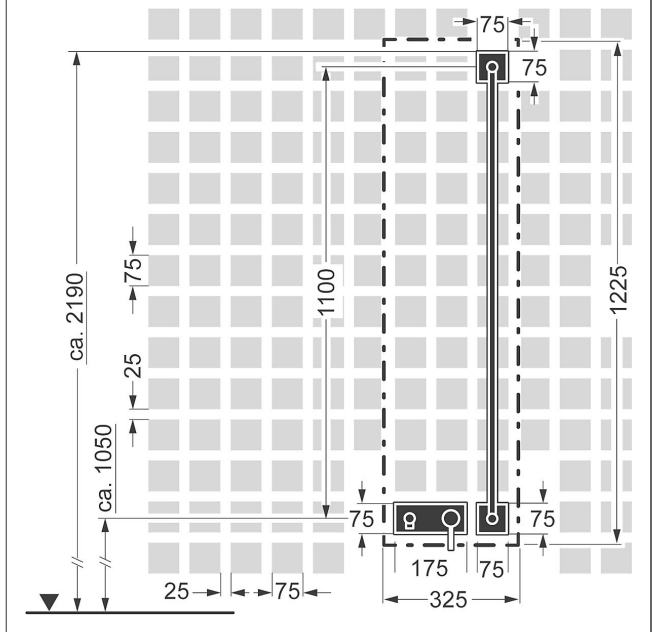

HANSALOFT
trim kit
single-lever mixer, DN 15
suitable for HANSAMATRIX installation unit
 with solid-metal shower bar 1100 mm

Description

HANSALOFT
 trim kit
 single-lever mixer, DN 15
 suitable for HANSAMATRIX installation unit
 with solid-metal shower bar 1100 mm

- without shower set

HANSA
solid-metal wall bar
wall bar 1100 mm
 also compatible with HANSAMATRIX
 Item No.: 44410100

Qty: 1
 consisting of:
 wall bar 1100 mm, Ø 18 mm
 (-) can be shortened
 height adjustment: push button control
 slide: adjustable
 shower bracket: adjustable
 fastening set

HANSALOFT
trim kit
single-lever shower mixer
suitable for HANSAMATRIX installation unit
 forward outlet
 rosette without screws
 Item No.: 57639503
 Qty: 1
 trim kit consisting of:
 operating lever (metal)
 sleeve and wall rosette
 trim plate frame
 wall connection elbow

| Model | Item No. | |
|--------|----------|---|
| chrome | 44874010 |  |

suitable for installation unit 4400 0000

Product Image

Product Drawing

Related Products

| Image: | Description: | Model / Item No.: |
|---|--|-------------------|
|  | <p>HANSAMATRIX concealed installation unit, DN 15 (G 1/2) single-lever faucet</p> <p>forward outlet</p> | 44000000 |