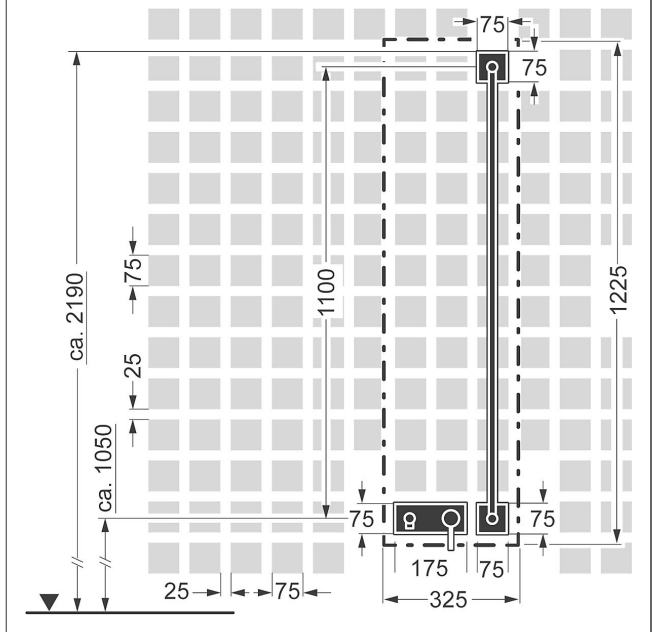

**HANSALOFT trim kit with function unit
trim kit installation set 01
single-lever mixer, DN 15
suitable for HANSAMATRIX installation unit
with solid-metal shower bar 1100 mm**

Description

HANSALOFT trim kit with function unit
trim kit installation set 01
single-lever mixer, DN 15
suitable for HANSAMATRIX installation unit
with solid-metal shower bar 1100 mm

- without shower set

HANSA
solid-metal wall bar
wall bar 1100 mm
also compatible with HANSAMATRIX
Item No.: 44410100
Qty: 1
consisting of:
wall bar 1100 mm, Ø 18 mm
(-) can be shortened
height adjustment: push button control
slide: adjustable
shower bracket: adjustable
fastening set

HANSALOFT
trim kit with function unit
single-lever shower mixer
suitable for HANSAMATRIX installation unit
forward outlet
rosette without screws
Item No.: 57639503
Qty: 1
trim kit consisting of:
operating lever (metal)
sleeve and wall rosette
trim plate frame
wall connection elbow

Model	Item No.	
chrome	44874010	

suitable for installation unit 4400 0000

Product Image

Product Drawing

Related Products

Image:	Description:	Model / Item No.:
	<p>HANSAMATRIX concealed installation unit, DN 15 (G 1/2) single-lever faucet</p> <p>forward outlet</p>	44000000