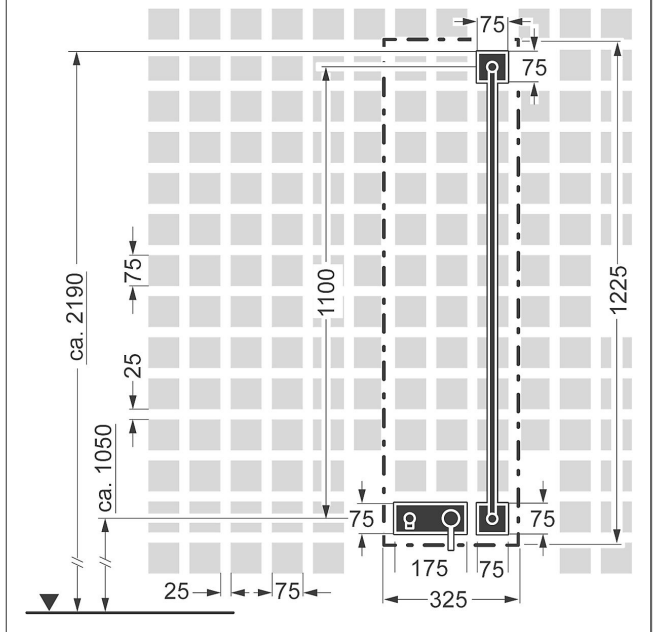

**HANSALOFT trim kit with function unit
trim kit installation set 01
single-lever mixer, DN 15
suitable for HANSAMATRIX installation unit
with solid-metal shower bar 1100 mm**

Description

HANSALOFT trim kit with function unit
trim kit installation set 01
single-lever mixer, DN 15
suitable for HANSAMATRIX installation unit
with solid-metal shower bar 1100 mm

- without shower set

HANSA
solid-metal wall bar
wall bar 1100 mm
also compatible with HANSAMATRIX
Item No.: 44410100
Qty: 1
consisting of:
wall bar 1100 mm, Ø 18 mm
(-) can be shortened
height adjustment: push button control
slide: adjustable
shower bracket: adjustable
fastening set

HANSALOFT
trim kit with function unit
single-lever shower mixer
suitable for HANSAMATRIX installation unit
forward outlet
rosette without screws
Item No.: 57639503
Qty: 1
trim kit consisting of:
operating lever (metal)
sleeve and wall rosette
trim plate frame
wall connection elbow

Model	Item No.	
chrome	44874010	

suitable for installation unit 4400 0000

Product Image

Product Drawing

Related Products

Image:	Description:	Model / Item No.:
	<p>HANSAMATRIX concealed installation unit, DN 15 (G 1/2) single-lever faucet</p> <p>forward outlet</p>	44000000