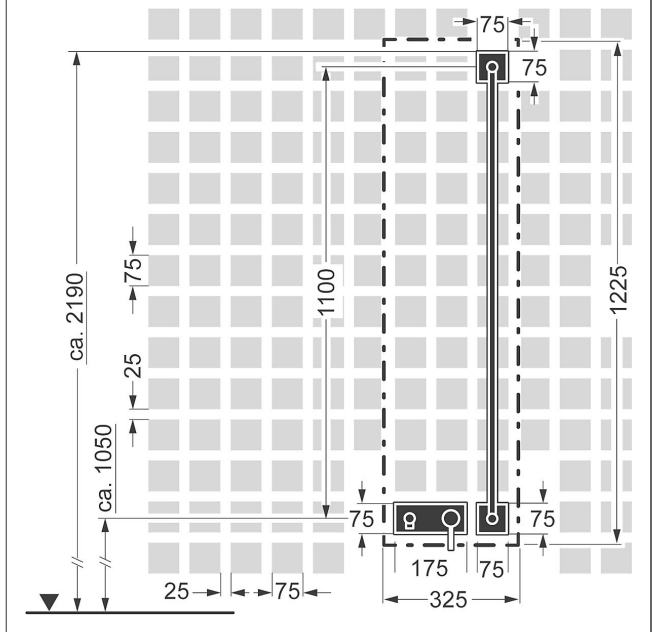

**HANSALOFT trim kit with function unit
trim kit installation set 01
single-lever mixer, DN 15
suitable for HANSAMATRIX installation unit
with solid-metal shower bar 1100 mm**

Description

HANSALOFT trim kit with function unit
trim kit installation set 01
single-lever mixer, DN 15
suitable for HANSAMATRIX installation unit
with solid-metal shower bar 1100 mm

- without shower set

HANSA
solid-metal wall bar
wall bar 1100 mm
also compatible with HANSAMATRIX
Item No.: 44410100

Qty: 1
consisting of:
wall bar 1100 mm, Ø 18 mm
(-) can be shortened
height adjustment: push button control
slide: adjustable
shower bracket: adjustable
fastening set

HANSALOFT
trim kit with function unit
single-lever shower mixer
suitable for HANSAMATRIX installation unit
forward outlet
rosette without screws
Item No.: 57639503
Qty: 1
trim kit consisting of:
operating lever (metal)
sleeve and wall rosette
trim plate frame
wall connection elbow

Model	Item No.	
chrome	44874010	

suitable for installation unit 4400 0000

Product Image

Product Drawing

Related Products

Image:	Description:	Model / Item No.:
	<p>HANSAMATRIX concealed installation unit, DN 15 (G 1/2) single-lever mixer</p> <p>forward outlet</p>	44000000