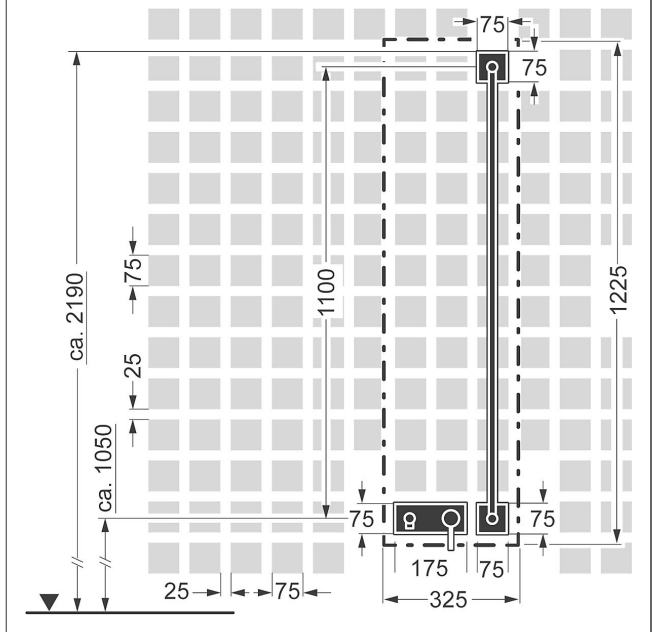

**HANSALOFT**  
trim kit  
single-lever mixer, DN 15  
suitable for HANSAMATRIX installation unit  
with solid-metal shower bar 1100 mm

**Description**

HANSALOFT  
trim kit  
single-lever mixer, DN 15  
suitable for HANSAMATRIX installation unit  
with solid-metal shower bar 1100 mm

- without shower set

**HANSA**  
**solid-metal wall bar**  
**wall bar 1100 mm**  
also compatible with HANSAMATRIX  
Item No.: 44410100  
Qty: 1

consisting of:  
wall bar 1100 mm, Ø 18 mm  
(-) can be shortened  
height adjustment: push button control  
slide: adjustable  
shower bracket: adjustable  
fastening set

**HANSALOFT**  
**trim kit**  
**single-lever shower mixer**  
**suitable for HANSAMATRIX installation unit**  
forward outlet  
rosette without screws  
Item No.: 57639503  
Qty: 1  
trim kit consisting of:  
operating lever (metal)  
sleeve and wall rosette  
trim plate frame  
wall connection elbow

### Related Products

Image:	Description:	Model / Item No.:
	<p><b>HANSAMATRIX</b> <b>concealed installation unit, DN 15 (G 1/2)</b> <b>single-lever faucet</b></p> <p>forward outlet</p>	44000000