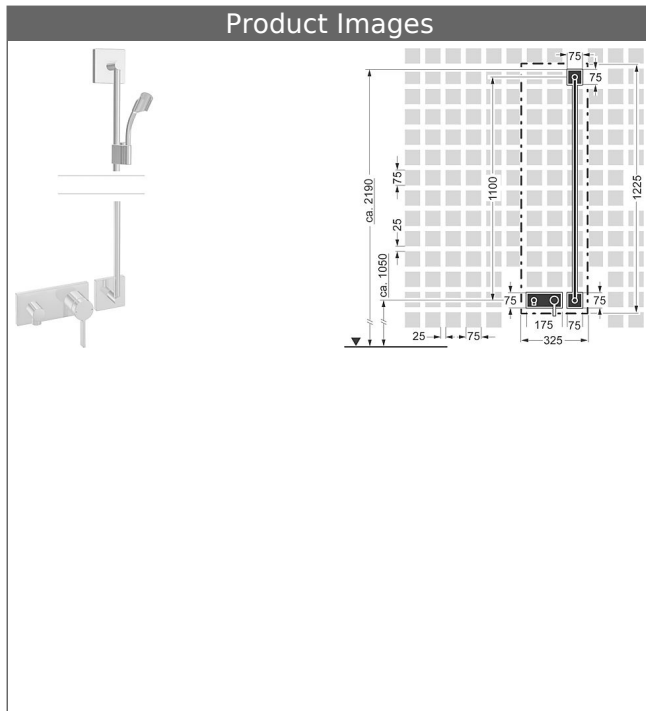

**HANSALOFT trim kit with function unit
trim kit installation set 01
single-lever mixer, DN 15
suitable for HANSAMATRIX installation unit
with solid-metal shower bar 1100 mm**

Description

HANSALOFT trim kit with function unit
trim kit installation set 01
single-lever mixer, DN 15
suitable for HANSAMATRIX installation unit
with solid-metal shower bar 1100 mm

- without shower set

HANSA
solid-metal wall bar
wall bar 1100 mm
also compatible with HANSAMATRIX
Item No.: 44410100

Qty: 1
consisting of:
wall bar 1100 mm, Ø 18 mm
(-) can be shortened
height adjustment: push button control
slide: adjustable
shower bracket: adjustable
fastening set

HANSALOFT
trim kit with function unit
single-lever shower mixer
suitable for HANSAMATRIX installation unit
forward outlet
rosette without screws
Item No.: 57639503
Qty: 1
trim kit consisting of:
operating lever (metal)
sleeve and wall rosette
trim plate frame
wall connection elbow

Model	Item No.	
chrome	44874010	

suitable for installation unit 4400 0000

Product Image

Product Drawing

Related Products

Image:	Description:	Model / Item No.:
	<p>HANSAMATRIX concealed installation unit, DN 15 (G 1/2) single-lever mixer</p> <p>forward outlet</p>	44000000