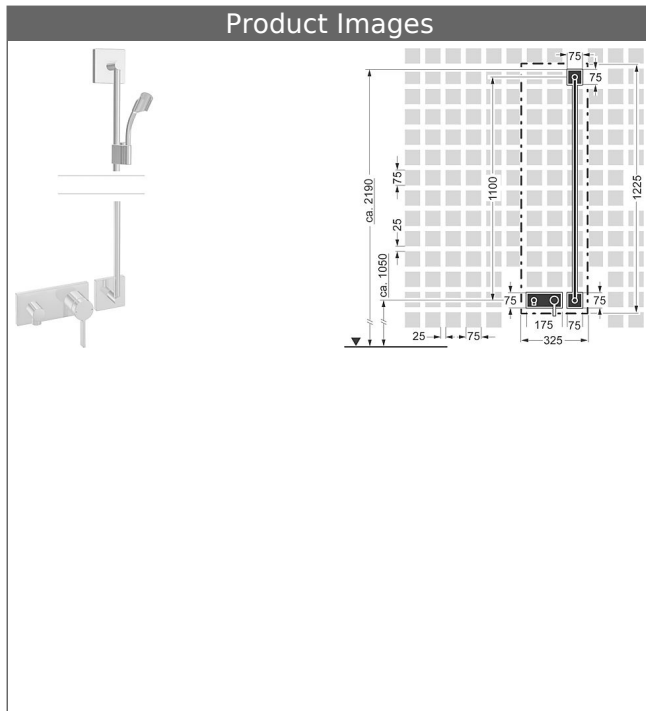

**HANSALOFT trim kit with function unit  
trim kit installation set 01  
single-lever mixer, DN 15  
suitable for HANSAMATRIX installation unit  
with solid-metal shower bar 1100 mm**

**Description**

HANSALOFT trim kit with function unit  
trim kit installation set 01  
single-lever mixer, DN 15  
suitable for HANSAMATRIX installation unit  
with solid-metal shower bar 1100 mm

- without shower set

**HANSA  
solid-metal wall bar  
wall bar 1100 mm**

also compatible with HANSAMATRIX  
Item No.: 44410100

Qty: 1

consisting of:  
wall bar 1100 mm, Ø 18 mm  
(-) can be shortened  
height adjustment: push button control  
slide: adjustable  
shower bracket: adjustable  
fastening set

**HANSALOFT  
trim kit with function unit  
single-lever shower mixer  
suitable for HANSAMATRIX installation unit**

forward outlet  
rosette without screws  
Item No.: 57639503

Qty: 1

trim kit consisting of:  
operating lever (metal)  
sleeve and wall rosette  
trim plate frame  
wall connection elbow

### Related Products

Image:	Description:	Model / Item No.:
	<p><b>HANSAMATRIX</b> <b>concealed installation unit, DN 15 (G 1/2)</b> <b>single-lever mixer</b></p> <p>forward outlet</p>	44000000