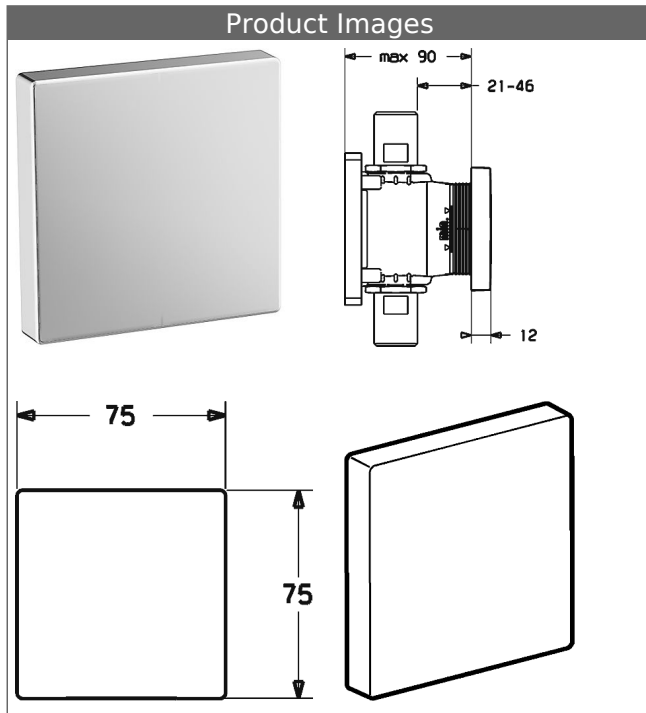

**HANSA**  
**trim kit**  
**Pipe interrupter**  
 also compatible with HANSAMATRIX

**Description**

HANSA  
 trim kit  
 Pipe interrupter  
 also compatible with HANSAMATRIX

- trim kit consisting of:
- square rosette , 75x75mm
- trim plate frame
- DVGW in preparation

Model	Item No.
chrome	44810000 

suitable for installation unit 4480 0000

Product Image

Product Drawing

Product Drawing

Product Drawing