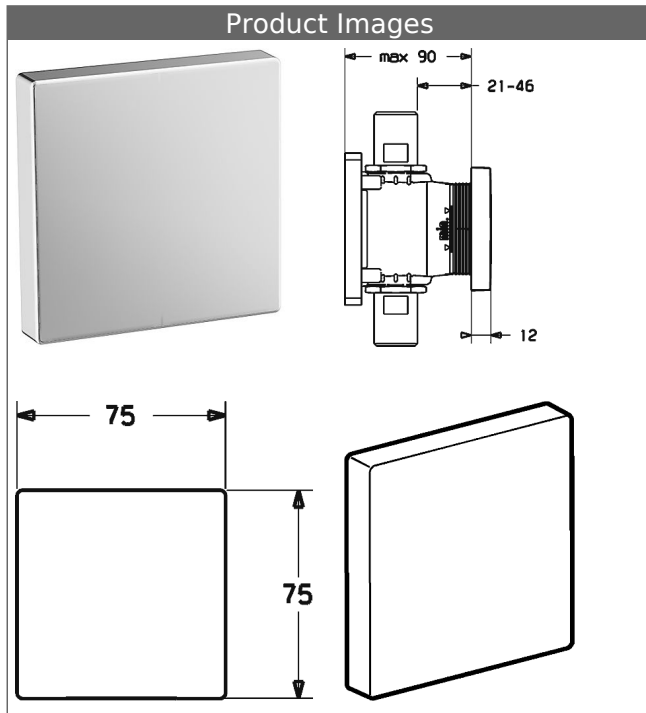

HANSA
trim kit
Pipe interrupter
 also compatible with HANSAMATRIX

Description

HANSA
 trim kit
 Pipe interrupter
 also compatible with HANSAMATRIX

- trim kit consisting of:
- square rosette , 75x75mm
- trim plate frame
- DVGW in preparation

Model	Item No.
chrome	44810000 

suitable for installation unit 4480 0000

Product Image

Product Drawing

Product Drawing

Product Drawing