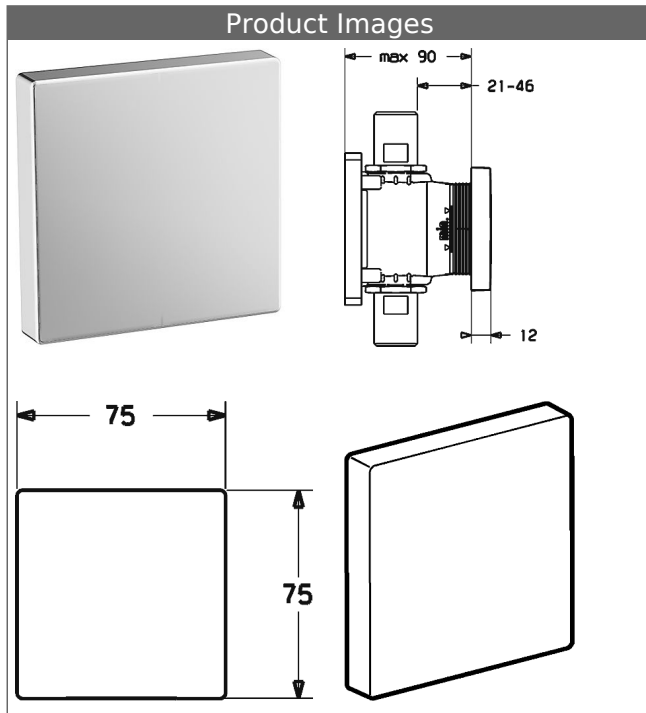

**HANSA**  
**trim kit**  
**Pipe interrupter**  
 also compatible with HANSAMATRIX

**Description**

HANSA  
 trim kit  
 Pipe interrupter  
 also compatible with HANSAMATRIX

- trim kit consisting of:
- square rosette , 75x75mm
- trim plate frame

Model	Item No.
chrome	44810000 

suitable for installation unit 4480 0000

Product Image

Product Drawing

Product Drawing

Product Drawing