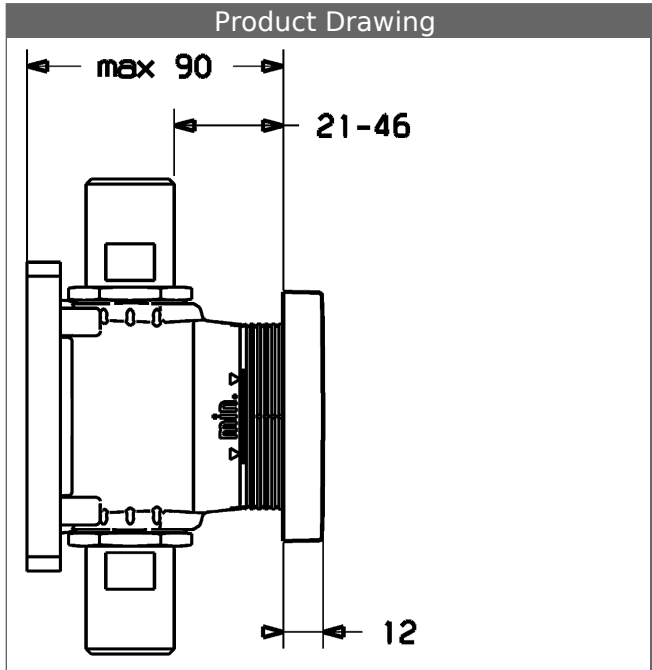

**HANSA**  
**trim kit**  
**Pipe interrupter**  
 also compatible with HANSAMATRIX

**Description**

HANSA  
 trim kit  
 Pipe interrupter  
 also compatible with HANSAMATRIX

- trim kit consisting of:
- square rosette , 75x75mm
- trim plate frame
- DVGW in preparation

Model	Item No.
chrome	44810000 

suitable for installation unit 4480 0000

Product Image

Product Drawing

Product Drawing

Product Drawing