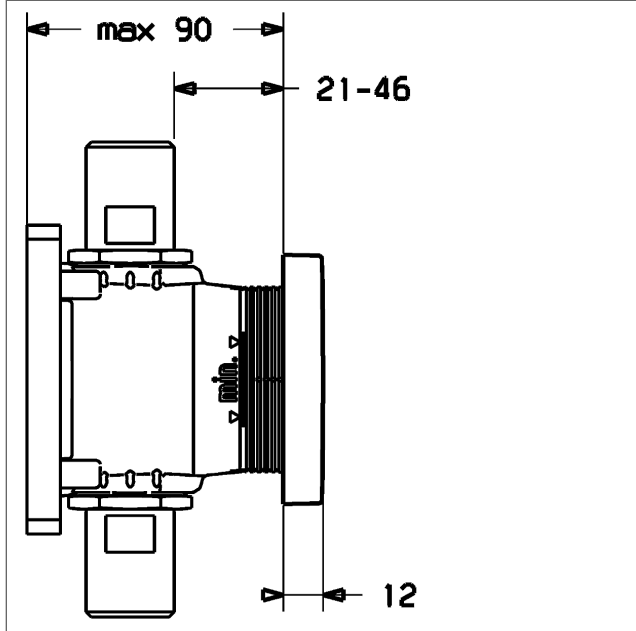

**HANSA**  
**trim kit**  
**Pipe interrupter**  
 also compatible with HANSAMATRIX

**Description**

HANSA  
 trim kit  
 Pipe interrupter  
 also compatible with HANSAMATRIX

- trim kit consisting of:
- square rosette , 75x75mm
- trim plate frame

Model	Item No.
chrome	44810000 

suitable for installation unit 4480 0000

Product Image

Product Drawing

Product Drawing

Product Drawing