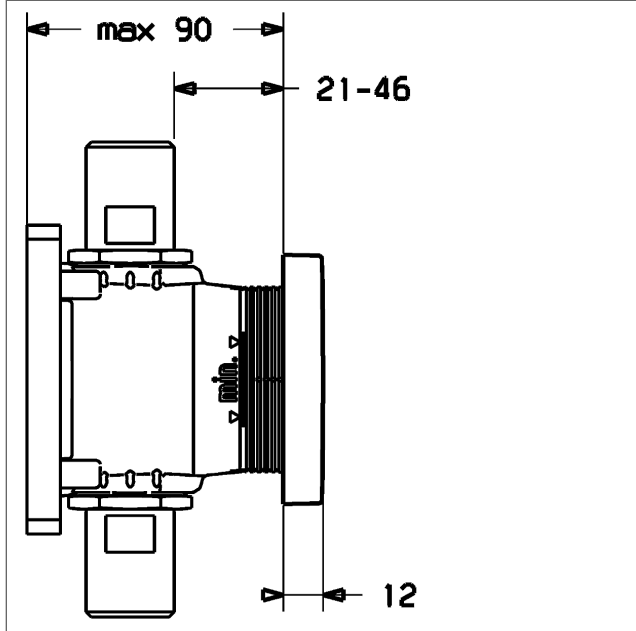

HANSA
trim kit
Pipe interrupter
 also compatible with HANSAMATRIX

Description

HANSA
 trim kit
 Pipe interrupter
 also compatible with HANSAMATRIX

- trim kit consisting of:
- square rosette , 75x75mm
- trim plate frame
- DVGW in preparation

Model	Item No.
chrome	44810000 

suitable for installation unit 4480 0000

Product Image

Product Drawing

Product Drawing

Product Drawing