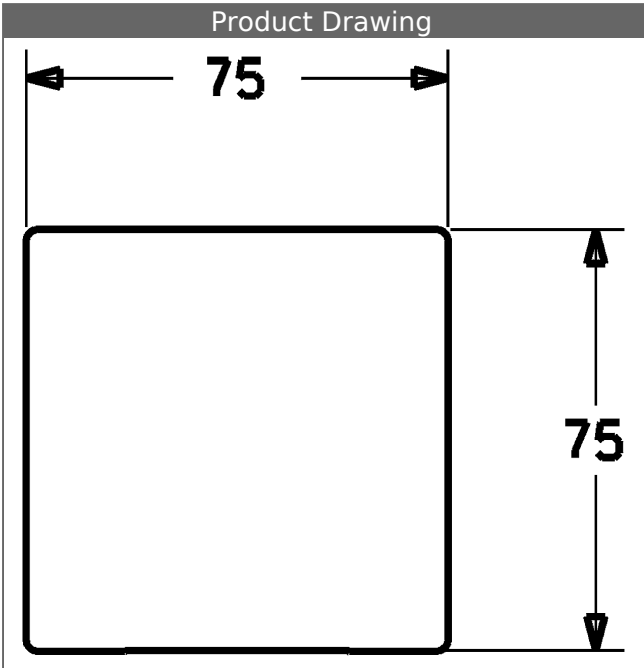

Model	Item No.
chrome	44810000 

suitable for installation unit 4480 0000

Product Image

Product Drawing

Product Drawing

Product Drawing