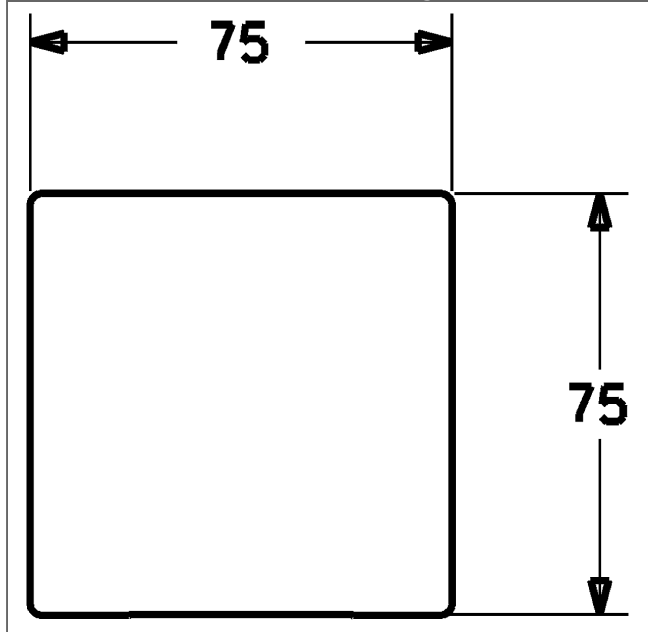

Model	Item No.
chrome	44810000 

suitable for installation unit 4480 0000

Product Image

Product Drawing

Product Drawing

Product Drawing