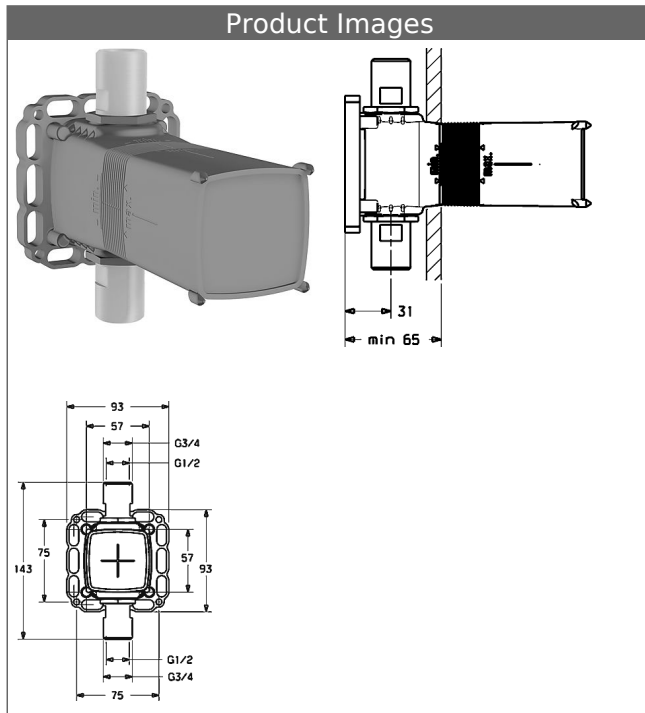

**HANSA**  
**Pipe interrupter**  
**concealed installation unit, DN 15 (G 1/2)**  
 available for 4481 0000 and 4482 0000

**Description**

HANSA  
 Pipe interrupter  
 concealed installation unit, DN 15 (G 1/2)  
 available for 4481 0000 and 4482 0000

- DB according to DIN EN 1717
- installation depth: 65-90 mm
- Extension of the installation depth by 5 mm by fastening on the assembly rail.
- mounting box and cover sleeve: plastic
- (-) with gasket sleeve
- (-) suitable for dry mortarless construction
- multifix fastening system
- all connections G 1/2 and G 3/4

**Model**

**Item No.**

44800000

For the complete unit please order separately the concealed unit and the trim kit

Product Image

Product Drawing

Product Drawing