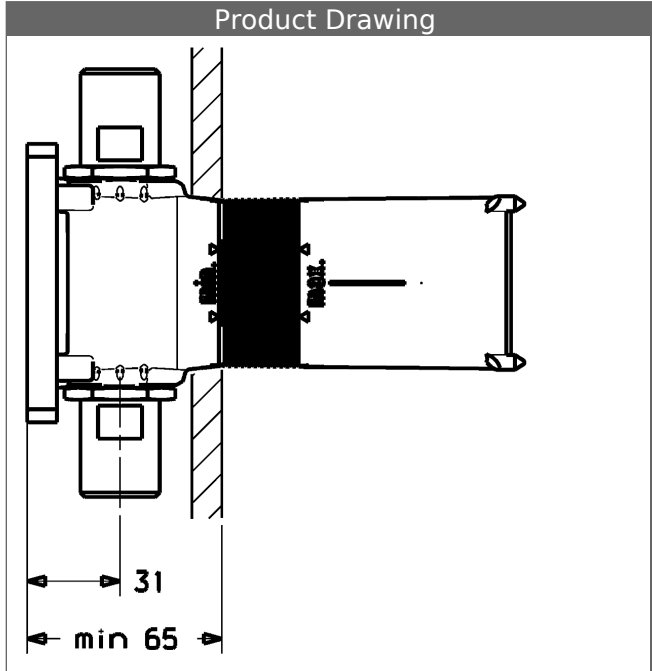

- DB according to DIN EN 1717
- installation depth: 65-90 mm
- Extension of the installation depth by 5 mm by fastening on the assembly rail.
- mounting box and cover sleeve: plastic
- (-) with gasket sleeve
- (-) suitable for dry mortarless construction
- multifix fastening system
- all connections G 1/2 and G 3/4

Model

Item No.

44800000

For the complete unit please order separately the concealed unit and the trim kit

Product Image

Product Drawing

Product Drawing