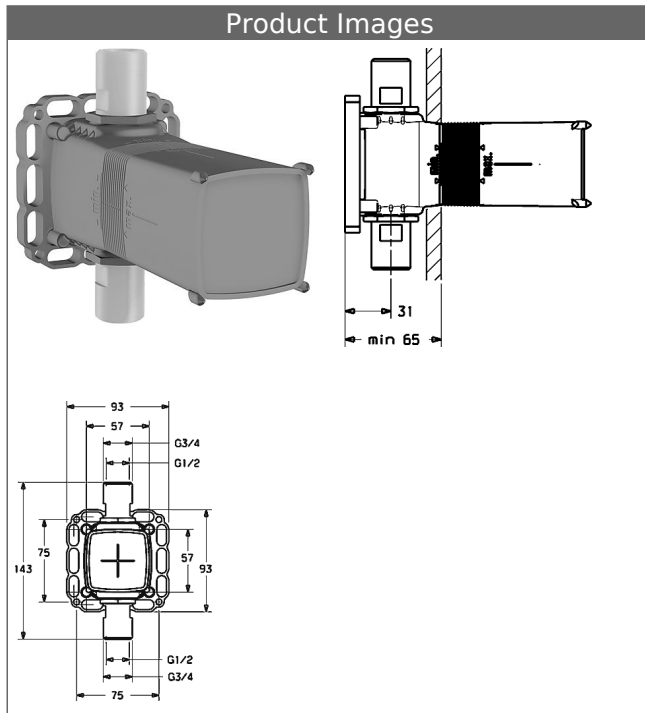

HANSA
Pipe interrupter
concealed installation unit, DN 15 (G 1/2)
 available for 4481 0000 and 4482 0000

Description

HANSA
 Pipe interrupter
 concealed installation unit, DN 15 (G 1/2)
 available for 4481 0000 and 4482 0000

- DB according to DIN EN 1717
- installation depth: 65-90 mm
- Extension of the installation depth by 5 mm by fastening on the assembly rail.
- mounting box and cover sleeve: plastic
- (-) with gasket sleeve
- (-) suitable for dry mortarless construction
- multifix fastening system
- all connections G 1/2 and G 3/4

Model

Item No.

44800000

For the complete unit please order separately the concealed unit and the trim kit

Product Image

Product Drawing

Product Drawing