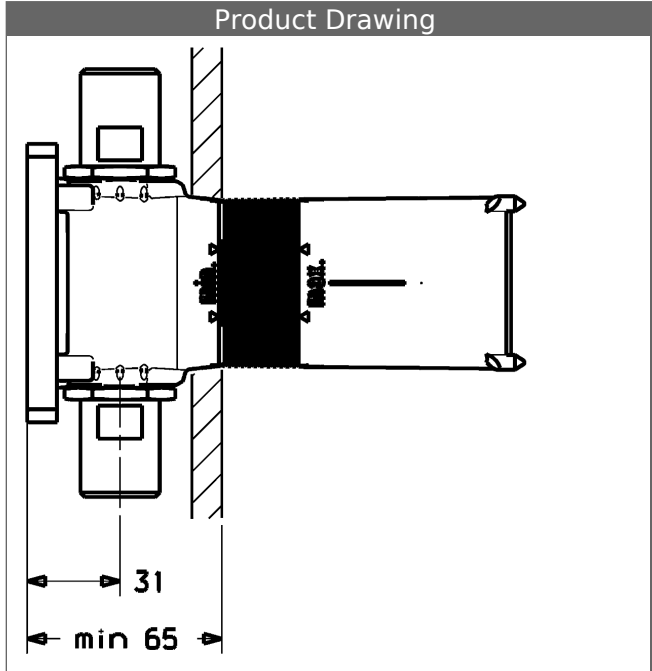

- DB according to DIN EN 1717
- installation depth: 65-90 mm
- Extension of the installation depth by 5 mm by fastening on the assembly rail.
- mounting box and cover sleeve: plastic
- (-) with gasket sleeve
- (-) suitable for dry mortarless construction
- multifix fastening system
- all connections G 1/2 and G 3/4

**Model**

**Item No.**

44800000

For the complete unit please order separately the concealed unit and the trim kit

Product Image

Product Drawing

Product Drawing