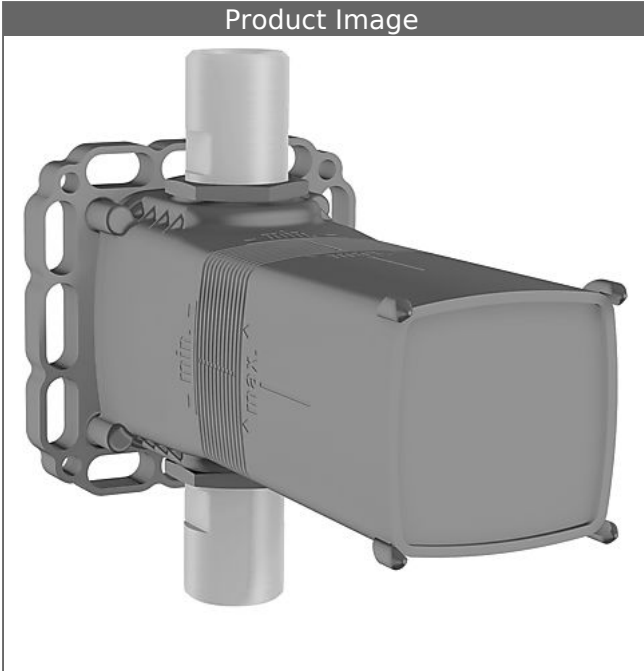

**HANSA**  
**Pipe interrupter**  
**concealed installation unit, DN 15 (G 1/2)**  
 available for 4481 0000 and 4482 0000

**Description**

HANSA  
 Pipe interrupter  
 concealed installation unit, DN 15 (G 1/2)  
 available for 4481 0000 and 4482 0000

- DB according to DIN EN 1717
- installation depth: 65-90 mm
- Extension of the installation depth by 5 mm by fastening on the assembly rail.
- mounting box and cover sleeve: plastic
- (-) with gasket sleeve
- (-) suitable for dry mortarless construction
- multifix fastening system
- all connections G 1/2 and G 3/4

**Model**

**Item No.**

44800000

For the complete unit please order separately the concealed unit and the trim kit

Product Image

Product Drawing

Product Drawing