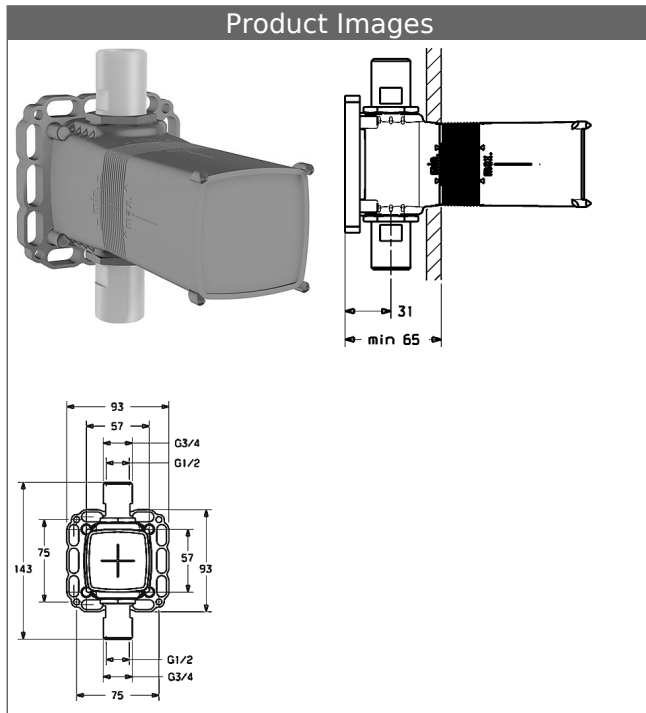

HANSA
Pipe interrupter
concealed installation unit, DN 15 (G 1/2)
 available for 4481 0000 and 4482 0000

Description

HANSA
 Pipe interrupter
 concealed installation unit, DN 15 (G 1/2)
 available for 4481 0000 and 4482 0000

- DB according to DIN EN 1717
- installation depth: 65-90 mm
- Extension of the installation depth by 5 mm by fastening on the assembly rail.
- mounting box and cover sleeve: plastic
- (-) with gasket sleeve
- (-) suitable for dry mortarless construction
- multifix fastening system
- all connections G 1/2 and G 3/4

Model

Item No.

44800000

For the complete unit please order separately the concealed unit and the trim kit

Product Image

Product Drawing

Product Drawing