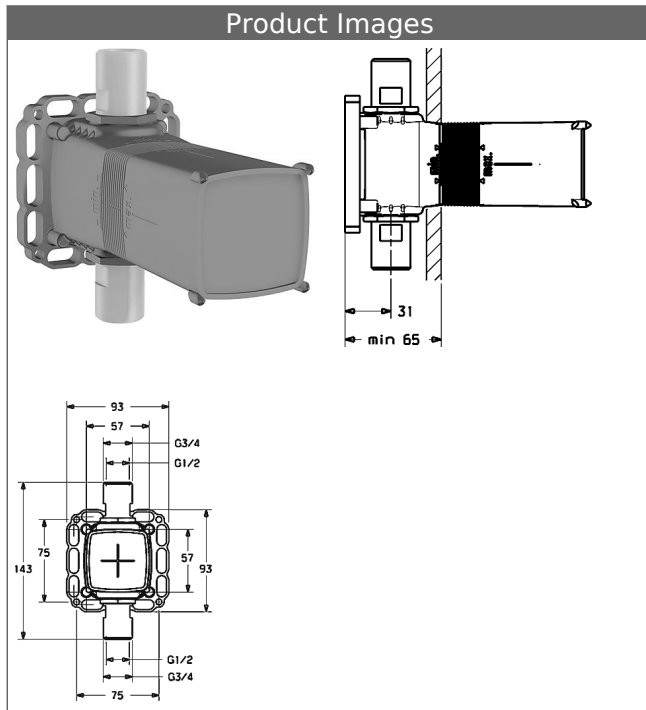

HANSA
Pipe interrupter
concealed installation unit, DN 15 (G 1/2)
 available for 4481 0000 and 4482 0000

Description

HANSA
 Pipe interrupter
 concealed installation unit, DN 15 (G 1/2)
 available for 4481 0000 and 4482 0000

- DB according to DIN EN 1717
- installation depth: 65-90 mm
- Extension of the installation depth by 5 mm by fastening on the assembly rail.
- mounting box and cover sleeve: plastic
- (-) with gasket sleeve
- (-) suitable for dry mortarless construction
- multifix fastening system
- all connections G 1/2 and G 3/4

Model

Item No.

44800000

For the complete unit please order separately the concealed unit and the trim kit

Product Image

Product Drawing

Product Drawing