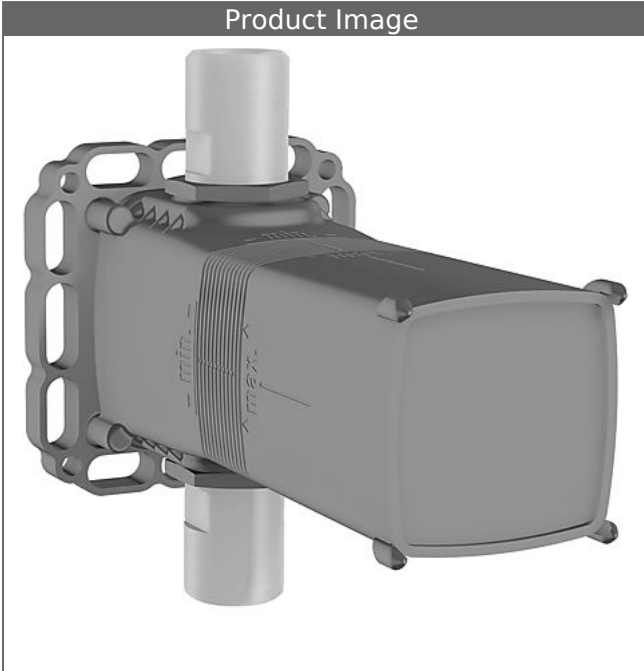

HANSA
Pipe interrupter
concealed installation unit, DN 15 (G 1/2)
 available for 4481 0000 and 4482 0000

Description

HANSA
 Pipe interrupter
 concealed installation unit, DN 15 (G 1/2)
 available for 4481 0000 and 4482 0000

- DB according to DIN EN 1717
- installation depth: 65-90 mm
- Extension of the installation depth by 5 mm by fastening on the assembly rail.
- mounting box and cover sleeve: plastic
- (-) with gasket sleeve
- (-) suitable for dry mortarless construction
- multifix fastening system
- all connections G 1/2 and G 3/4

Model

Item No.

44800000

For the complete unit please order separately the concealed unit and the trim kit

Product Image

Product Drawing

Product Drawing