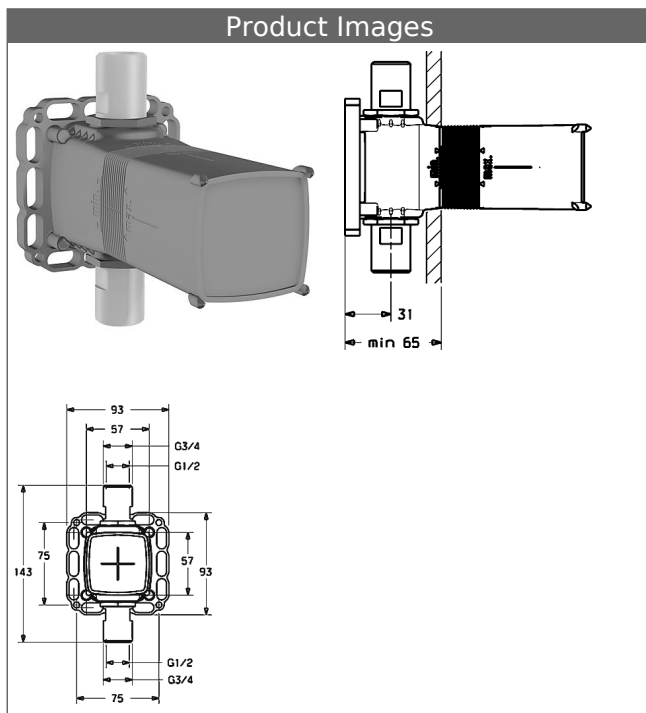

HANSA
Pipe interrupter
concealed installation unit, DN 15 (G 1/2)
 available for 4481 0000 and 4482 0000

Description

HANSA
 Pipe interrupter
 concealed installation unit, DN 15 (G 1/2)
 available for 4481 0000 and 4482 0000

- DB according to DIN EN 1717
- installation depth: 65-90 mm
- Extension of the installation depth by 5 mm by fastening on the assembly rail.
- mounting box and cover sleeve: plastic
- (-) with gasket sleeve
- (-) suitable for dry mortarless construction
- multifix fastening system
- all connections G 1/2 and G 3/4

Model

Item No.

44800000

For the complete unit please order separately the concealed unit and the trim kit

Product Image

Product Drawing

Product Drawing