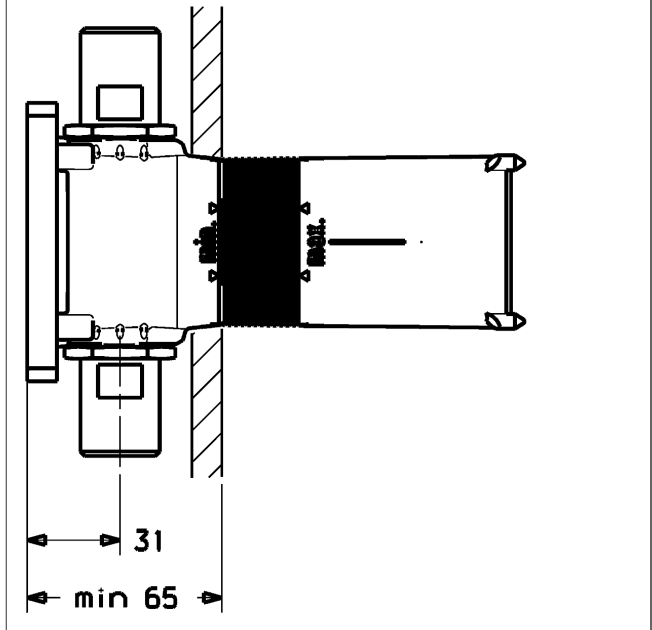

HANSA
Pipe interrupter
concealed installation unit, DN 15 (G 1/2)
 available for 4481 0000 and 4482 0000

Description

HANSA
 Pipe interrupter
 concealed installation unit, DN 15 (G 1/2)
 available for 4481 0000 and 4482 0000

- DB according to DIN EN 1717
- installation depth: 65-90 mm
- Extension of the installation depth by 5 mm by fastening on the assembly rail.
- mounting box and cover sleeve: plastic
- (-) with gasket sleeve
- (-) suitable for dry mortarless construction
- multifix fastening system
- all connections G 1/2 and G 3/4

Model

Item No.

44800000

For the complete unit please order separately the concealed unit and the trim kit

Product Image

Product Drawing

Product Drawing