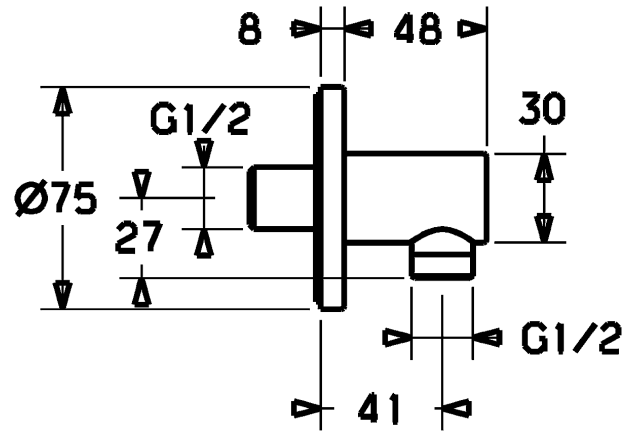

## HANSA wall connection elbow, DN 15

### Description

HANSA  
wall connection elbow, DN 15

- connection G 1/2
- rosette
- (-) 2-parts for plugging
- protected against back-flow in domestic use (according to DIN EN 1717)

Model	Item No.
chrome	51180173 

Product Image

Product Drawing

Product Drawing