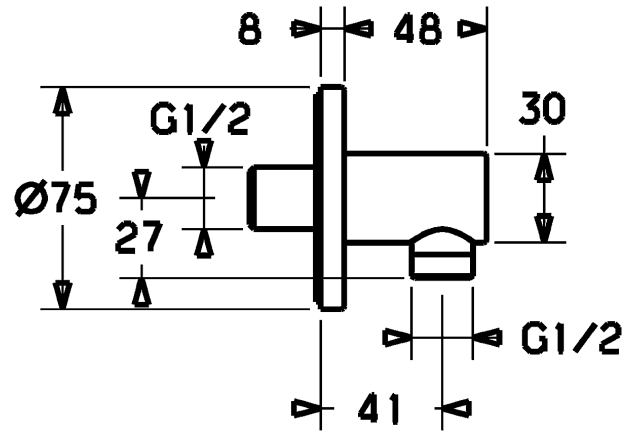

HANSA wall connection elbow, DN 15

Description

HANSA
wall connection elbow, DN 15

- connection G 1/2
- rosette
- (-) 2-parts for plugging
- protected against back-flow in domestic use (according to DIN EN 1717)

Model	Item No.
chrome	51180173 

Product Image

Product Drawing

Product Drawing

Product Drawing