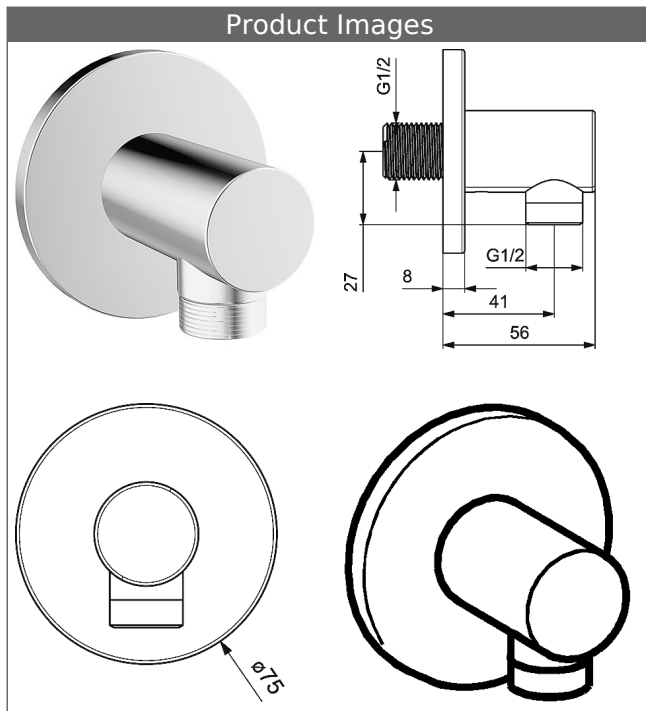

## HANSA wall connection elbow, DN 15

### Description

HANSA  
wall connection elbow, DN 15

- connection G 1/2
- rosette
- (-) 2-parts for plugging
- protected against back-flow in domestic use (according to DIN EN 1717)

| Model  | Item No.                                                                                     |
|--------|----------------------------------------------------------------------------------------------|
| chrome | 51180173  |

Product Image

Product Drawing

Product Drawing

Product Drawing