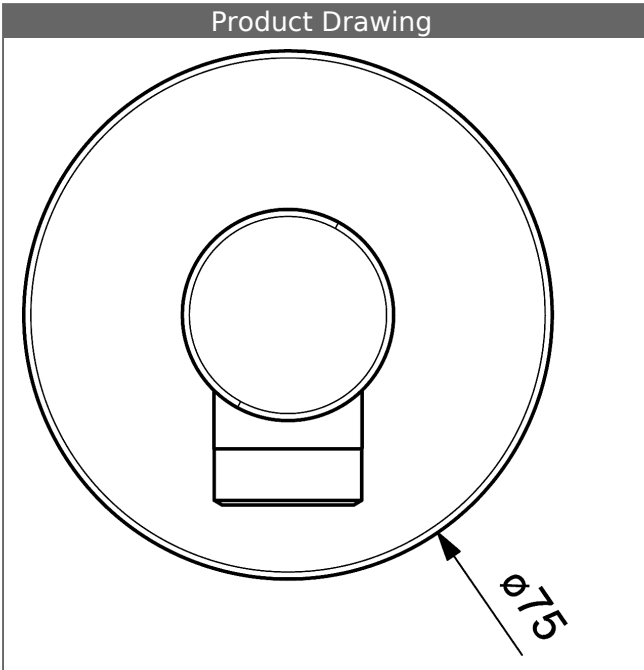

HANSA wall connection elbow, DN 15

Description

HANSA
wall connection elbow, DN 15

- connection G 1/2
- rosette
- (-) 2-parts for plugging
- protected against back-flow in domestic use (according to DIN EN 1717)

Model	Item No.
chrome	51180173 

Product Image

Product Drawing

Product Drawing

Product Drawing