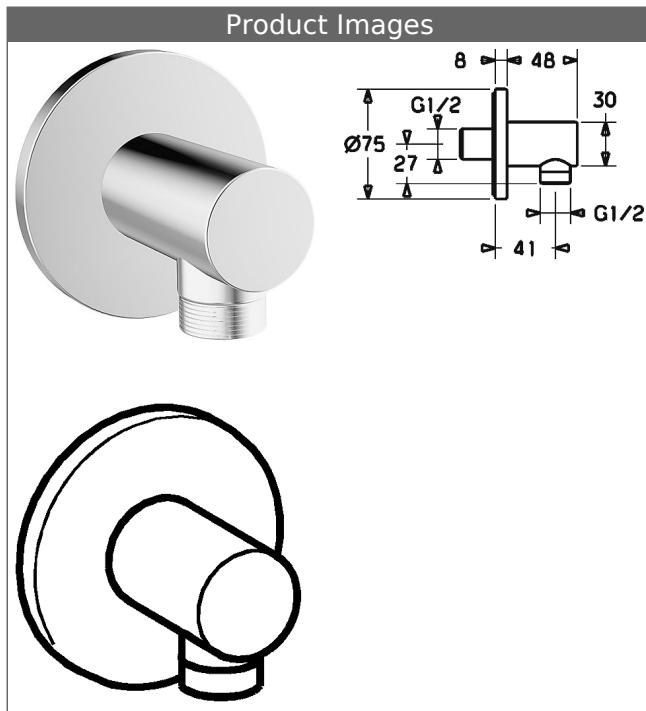

HANSA wall connection elbow, DN 15

Description

HANSA
wall connection elbow, DN 15

- connection G 1/2
- rosette
- (-) 2-parts for plugging
- protected against back-flow in domestic use (according to DIN EN 1717)

Model	Item No.
chrome	51180173 

Product Image

Product Drawing

Product Drawing