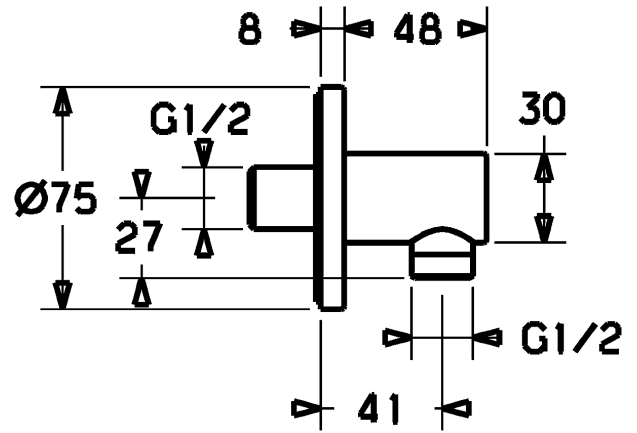

HANSA wall connection elbow, DN 15

Description

HANSA
wall connection elbow, DN 15

- connection G 1/2
- rosette
- (-) 2-parts for plugging
- protected against back-flow in domestic use (according to DIN EN 1717)

Model	Item No.
chrome	51180173 

Product Image

Product Drawing

Product Drawing