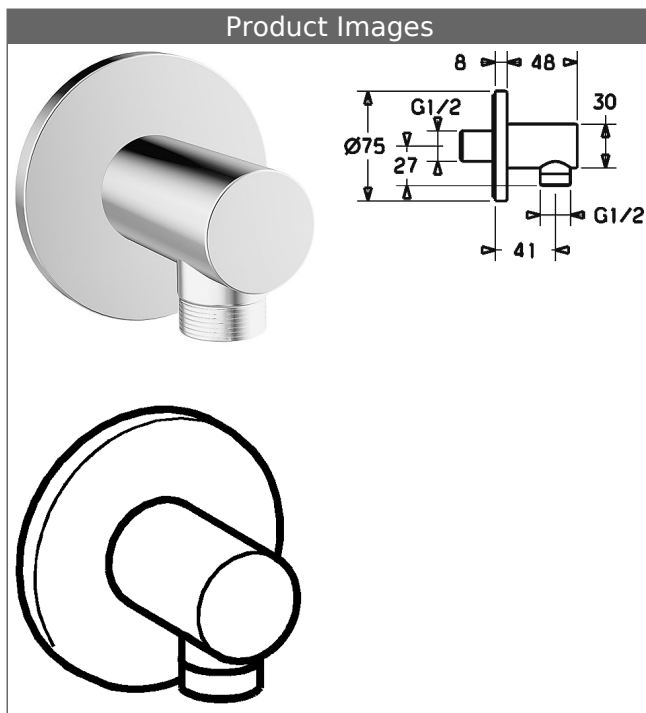

## HANSA wall connection elbow, DN 15

### Description

HANSA  
wall connection elbow, DN 15

- connection G 1/2
- rosette
- (-) 2-parts for plugging
- protected against back-flow in domestic use (according to DIN EN 1717)

Model	Item No.
chrome	51180173 

Product Image

Product Drawing

Product Drawing