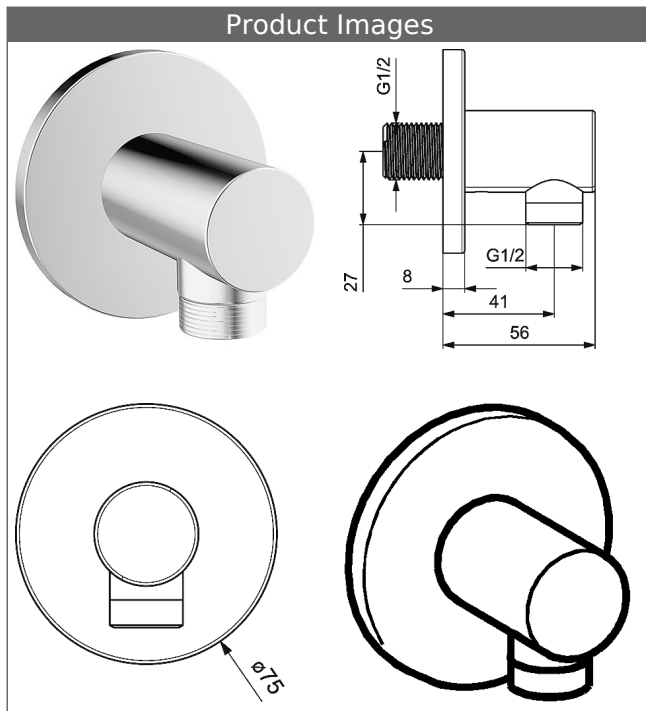

HANSA wall connection elbow, DN 15

Description

HANSA
wall connection elbow, DN 15

- connection G 1/2
- rosette
- (-) 2-parts for plugging
- protected against back-flow in domestic use (according to DIN EN 1717)

Model	Item No.
chrome	51180173 

Product Image

Product Drawing

Product Drawing

Product Drawing