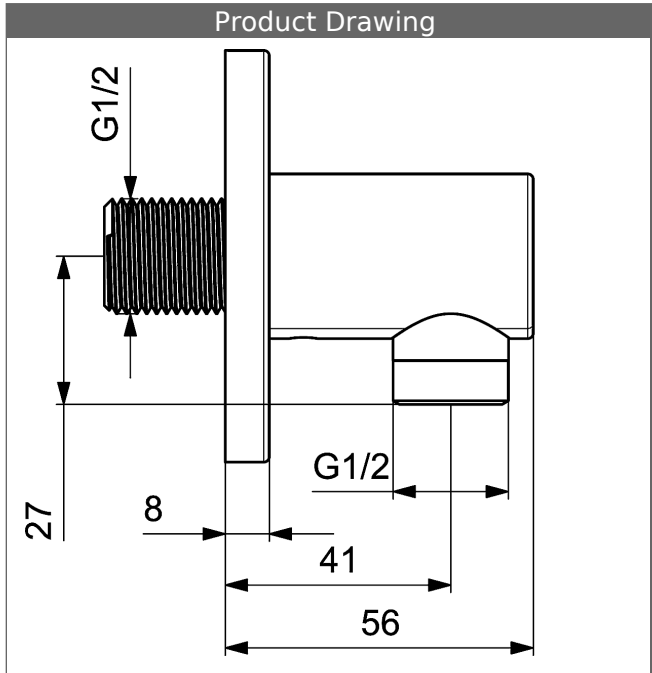

HANSA wall connection elbow, DN 15

Description

HANSA
wall connection elbow, DN 15

- connection G 1/2
- rosette
- (-) 2-parts for plugging
- protected against back-flow in domestic use (according to DIN EN 1717)

Model	Item No.
chrome	51180173 

Product Image

Product Drawing

Product Drawing

Product Drawing