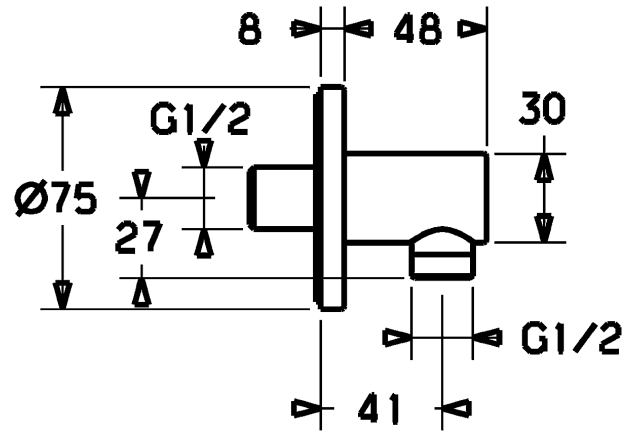

## HANSA wall connection elbow, DN 15

### Description

HANSA  
wall connection elbow, DN 15

- connection G 1/2
- rosette
- (-) 2-parts for plugging
- protected against back-flow in domestic use (according to DIN EN 1717)

| Model  | Item No.                                                                                     |
|--------|----------------------------------------------------------------------------------------------|
| chrome | 51180173  |

Product Image

Product Drawing

Product Drawing

Product Drawing