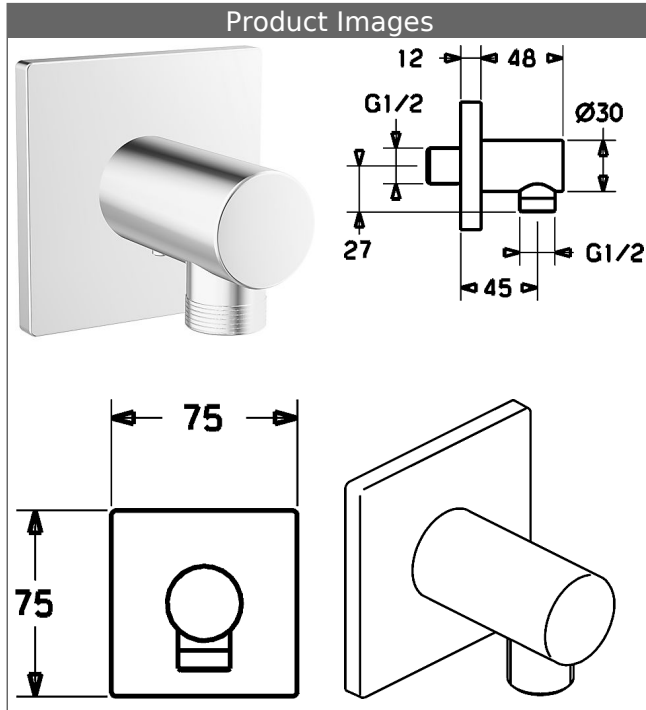

HANSA
wall connection elbow, DN 15
 also compatible with HANSAMATRIX

Description

HANSA
 wall connection elbow, DN 15
 also compatible with HANSAMATRIX

- connection G 1/2
- (-) 2-parts for plugging
- rosette, twist-resistant
- protected against back-flow in domestic use (according to DIN EN 1717)

Model	Item No.
chrome	51180170 

Product Image

Product Drawing

Product Drawing

Product Drawing