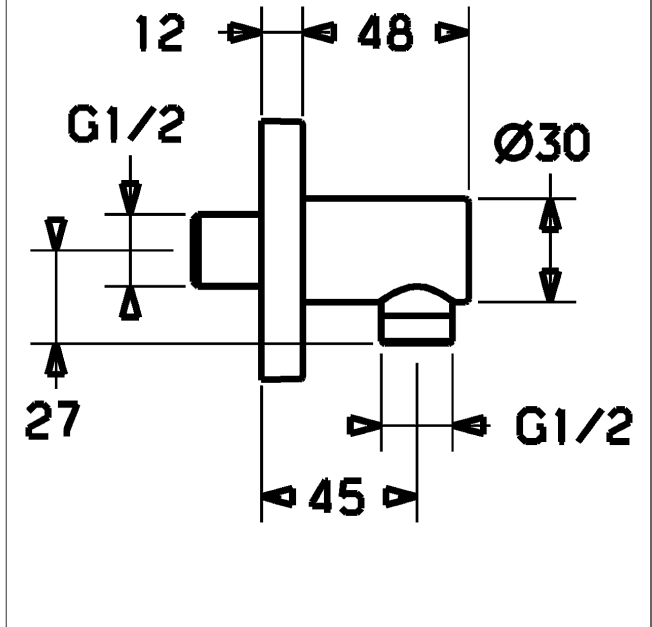

HANSA
wall connection elbow, DN 15
 also compatible with HANSAMATRIX

Description

HANSA
 wall connection elbow, DN 15
 also compatible with HANSAMATRIX

- connection G 1/2
- (-) 2-parts for plugging
- rosette, twist-resistant
- protected against back-flow in domestic use (according to DIN EN 1717)

Model	Item No.
chrome	51180170 

Product Image

Product Drawing

Product Drawing

Product Drawing