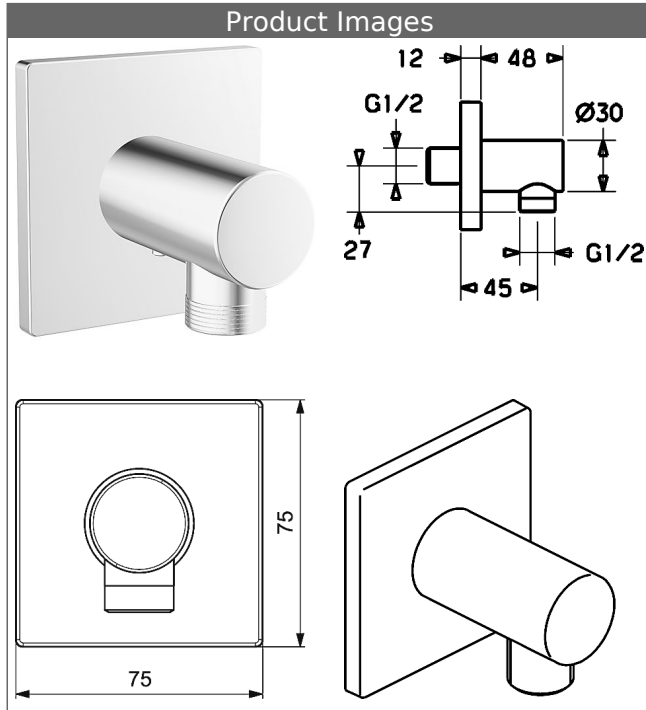

**HANSA**  
**wall connection elbow, DN 15**  
 also compatible with HANSAMATRIX

**Description**

HANSA  
 wall connection elbow, DN 15  
 also compatible with HANSAMATRIX

- connection G 1/2
- (-) 2-parts for plugging
- rosette, twist-resistant
- protected against back-flow in domestic use (according to DIN EN 1717)

Model	Item No.	
chrome	51180170	

Product Image

Product Drawing

Product Drawing

Product Drawing