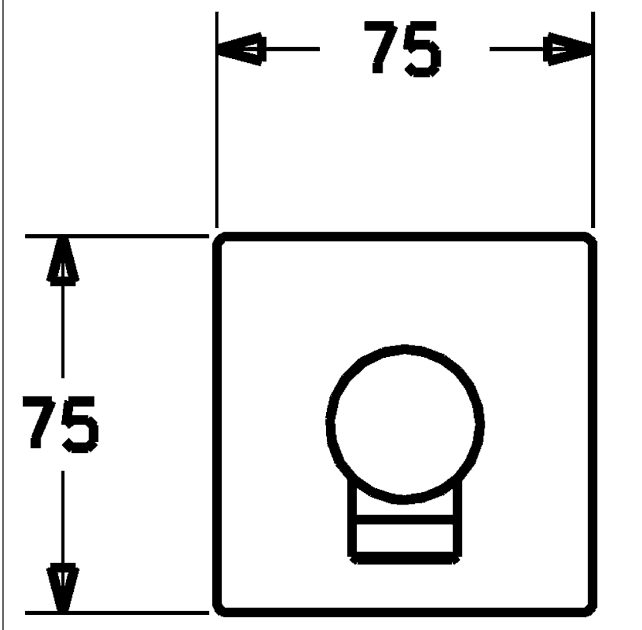

**HANSA**  
**wall connection elbow, DN 15**  
 also compatible with HANSAMATRIX

Description

HANSA  
 wall connection elbow, DN 15  
 also compatible with HANSAMATRIX

- connection G 1/2
- (-) 2-parts for plugging
- rosette, twist-resistant
- protected against back-flow in domestic use (according to DIN EN 1717)

Model	Item No.
chrome	51180170 

Product Image

Product Drawing

Product Drawing

Product Drawing