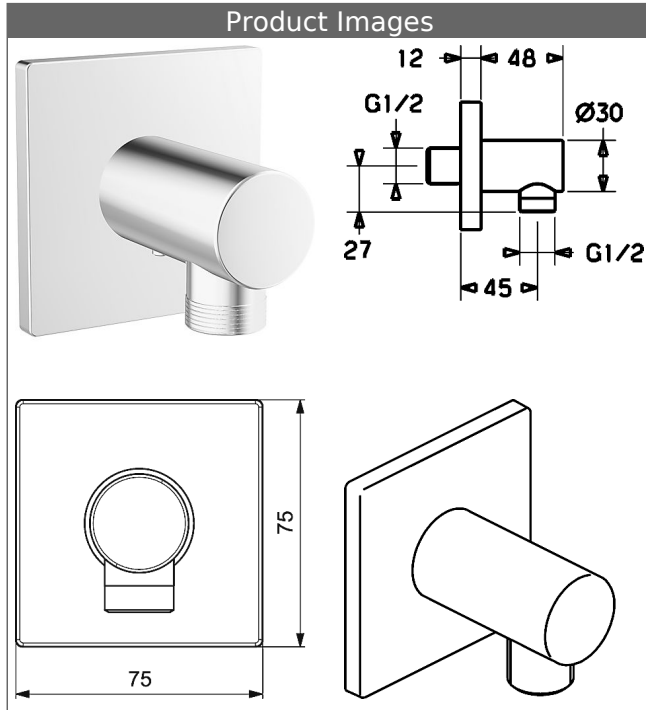

HANSA
wall connection elbow, DN 15
 also compatible with HANSAMATRIX

Description

HANSA
 wall connection elbow, DN 15
 also compatible with HANSAMATRIX

- connection G 1/2
- (-) 2-parts for plugging
- rosette, twist-resistant
- protected against back-flow in domestic use (according to DIN EN 1717)

Model	Item No.
chrome	51180170 

Product Image

Product Drawing

Product Drawing

Product Drawing