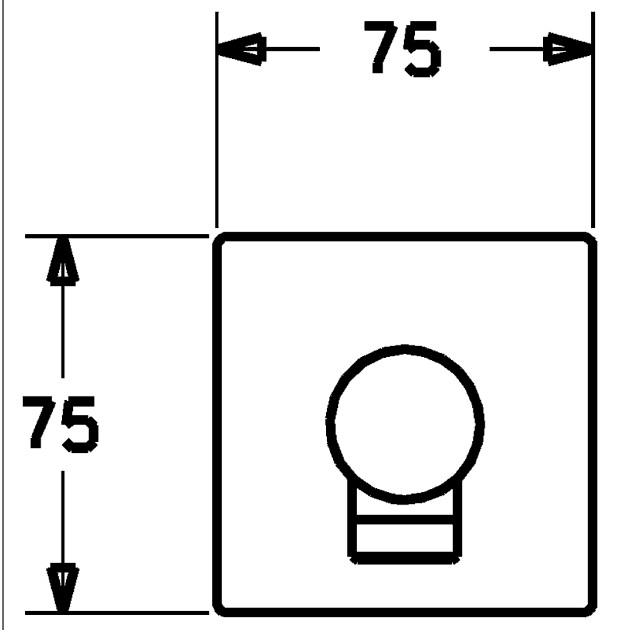

HANSA
wall connection elbow, DN 15
 also compatible with HANSAMATRIX

Description

HANSA
 wall connection elbow, DN 15
 also compatible with HANSAMATRIX

- connection G 1/2
- (-) 2-parts for plugging
- rosette, twist-resistant
- protected against back-flow in domestic use (according to DIN EN 1717)

Model	Item No.
chrome	51180170 

Product Image

Product Drawing

Product Drawing

Product Drawing