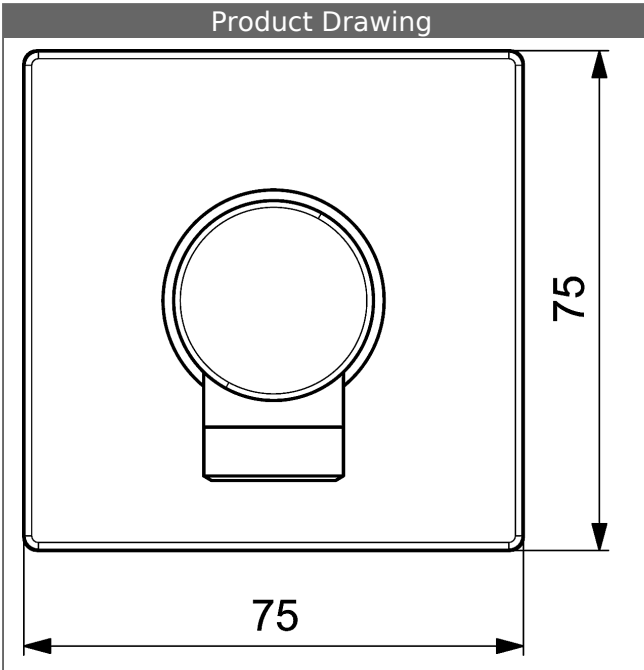

HANSA
wall connection elbow, DN 15
 also compatible with HANSAMATRIX

Description

HANSA
 wall connection elbow, DN 15
 also compatible with HANSAMATRIX

- connection G 1/2
- (-) 2-parts for plugging
- rosette, twist-resistant
- protected against back-flow in domestic use (according to DIN EN 1717)

Model	Item No.
chrome	51180170 

Product Image

Product Drawing

Product Drawing

Product Drawing