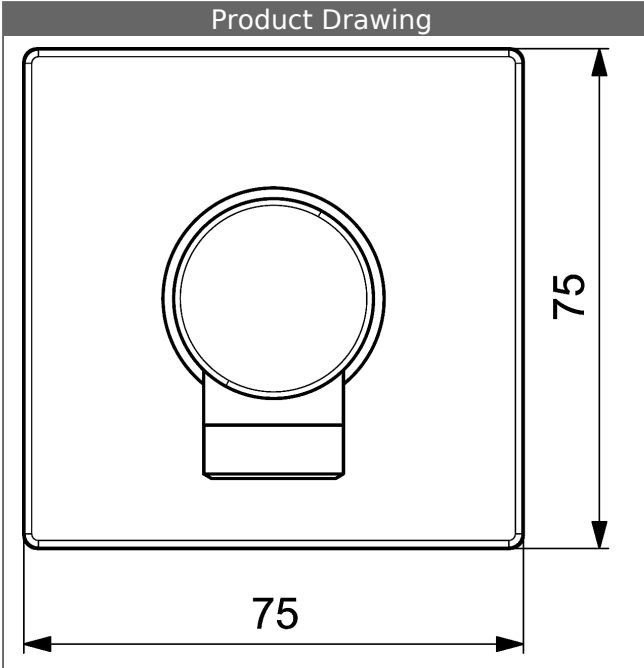

**HANSA**  
**wall connection elbow, DN 15**  
 also compatible with HANSAMATRIX

**Description**

HANSA  
 wall connection elbow, DN 15  
 also compatible with HANSAMATRIX

- connection G 1/2
- (-) 2-parts for plugging
- rosette, twist-resistant
- protected against back-flow in domestic use (according to DIN EN 1717)

Model	Item No.	
chrome	51180170	

Product Image

Product Drawing

Product Drawing

Product Drawing