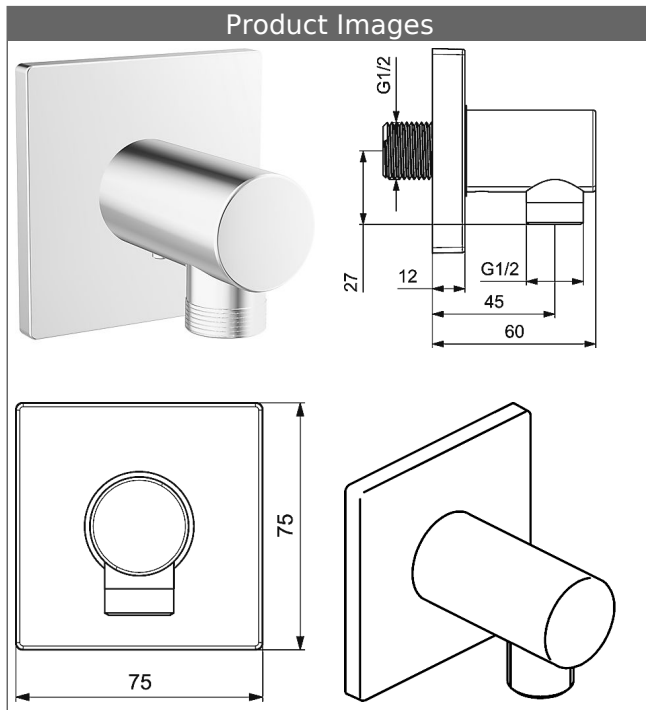

HANSA
wall connection elbow, DN 15
 also compatible with HANSAMATRIX

Description

HANSA
 wall connection elbow, DN 15
 also compatible with HANSAMATRIX

- connection G 1/2
- (-) 2-parts for plugging
- rosette, twist-resistant
- protected against back-flow in domestic use (according to DIN EN 1717)

Model	Item No.
chrome	51180170 

Product Image

Product Drawing

Product Drawing

Product Drawing