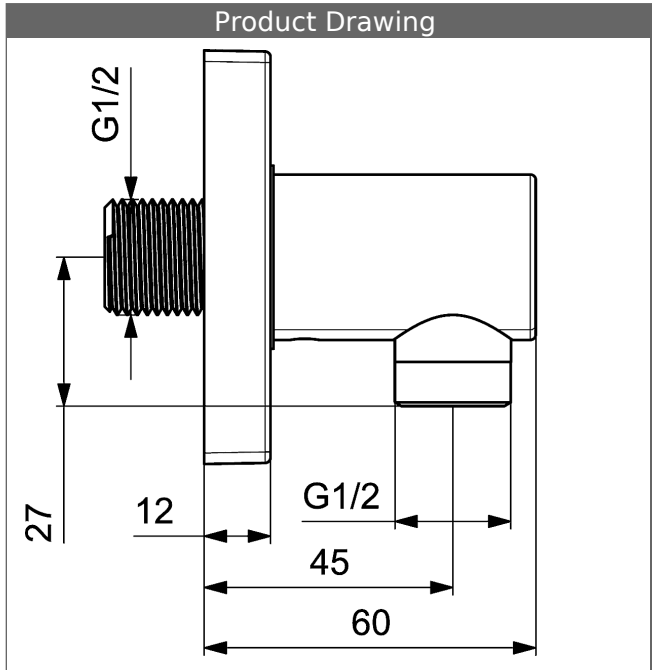

HANSA
wall connection elbow, DN 15
 also compatible with HANSAMATRIX

Description

HANSA
 wall connection elbow, DN 15
 also compatible with HANSAMATRIX

- connection G 1/2
- (-) 2-parts for plugging
- rosette, twist-resistant
- protected against back-flow in domestic use (according to DIN EN 1717)

Model	Item No.
chrome	51180170 

Product Image

Product Drawing

Product Drawing

Product Drawing