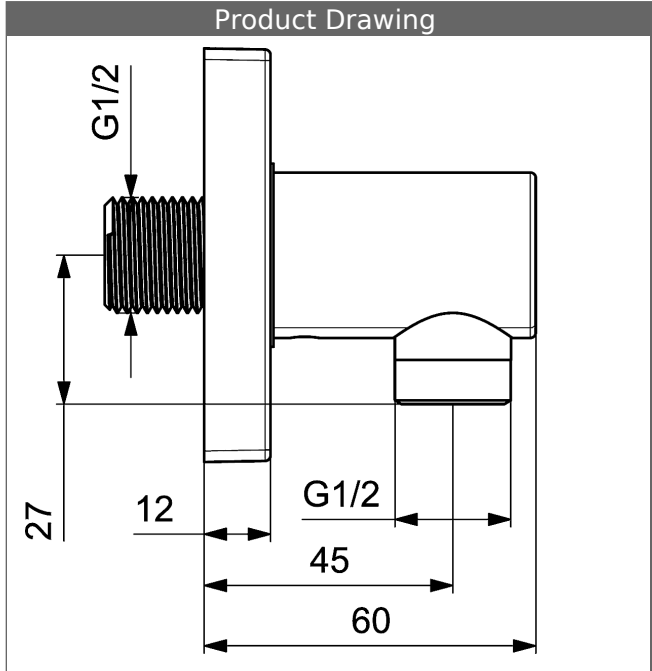

HANSA
wall connection elbow, DN 15
 also compatible with HANSAMATRIX

Description

HANSA
 wall connection elbow, DN 15
 also compatible with HANSAMATRIX

- connection G 1/2
- (-) 2-parts for plugging
- rosette, twist-resistant
- protected against back-flow in domestic use (according to DIN EN 1717)

Model	Item No.
chrome	51180170 

Product Image

Product Drawing

Product Drawing

Product Drawing