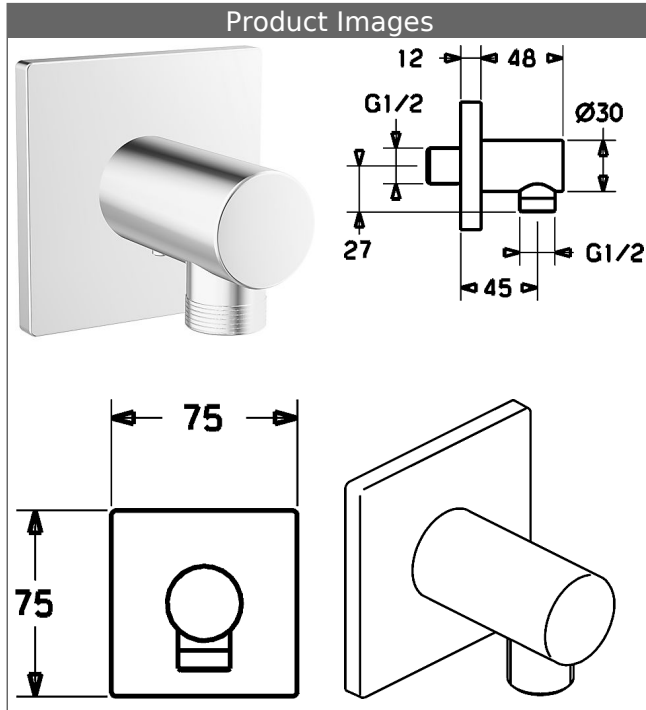

**HANSA**  
**wall connection elbow, DN 15**  
 also compatible with HANSAMATRIX

Description

HANSA  
 wall connection elbow, DN 15  
 also compatible with HANSAMATRIX

- connection G 1/2
- (-) 2-parts for plugging
- rosette, twist-resistant
- protected against back-flow in domestic use (according to DIN EN 1717)

Model	Item No.
chrome	51180170 

Product Image

Product Drawing

Product Drawing

Product Drawing