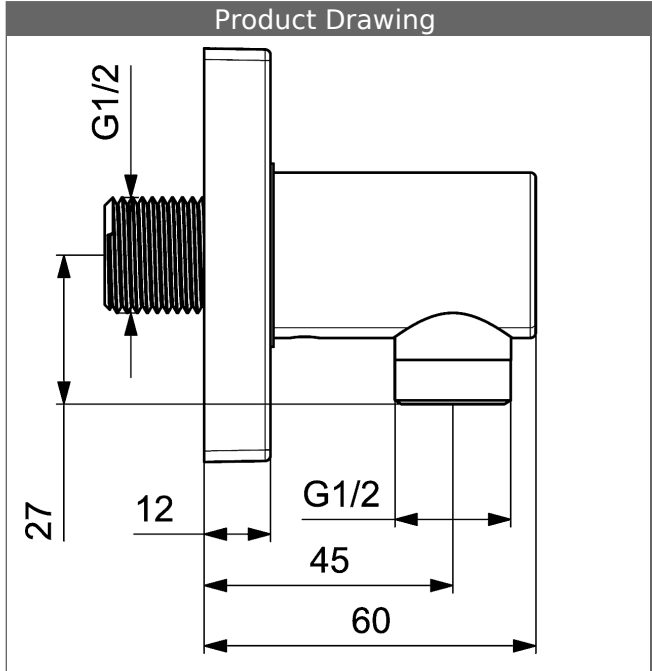

**HANSA**  
**wall connection elbow, DN 15**  
 also compatible with HANSAMATRIX

**Description**

HANSA  
 wall connection elbow, DN 15  
 also compatible with HANSAMATRIX

- connection G 1/2
- (-) 2-parts for plugging
- rosette, twist-resistant
- protected against back-flow in domestic use (according to DIN EN 1717)

Model	Item No.	
chrome	51180170	

Product Image

Product Drawing

Product Drawing

Product Drawing