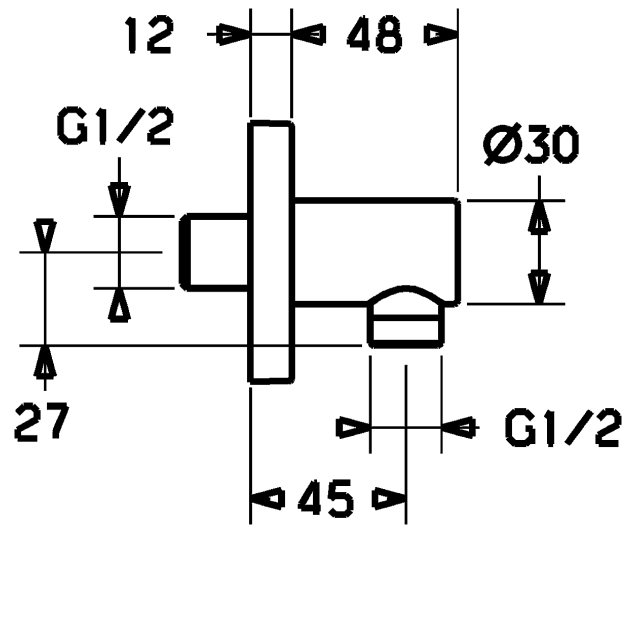

**HANSA**  
**wall connection elbow, DN 15**  
 also compatible with HANSAMATRIX

Description

HANSA  
 wall connection elbow, DN 15  
 also compatible with HANSAMATRIX

- connection G 1/2
- (-) 2-parts for plugging
- rosette, twist-resistant
- protected against back-flow in domestic use (according to DIN EN 1717)

Model	Item No.
chrome	51180170 

Product Image

Product Drawing

Product Drawing

Product Drawing