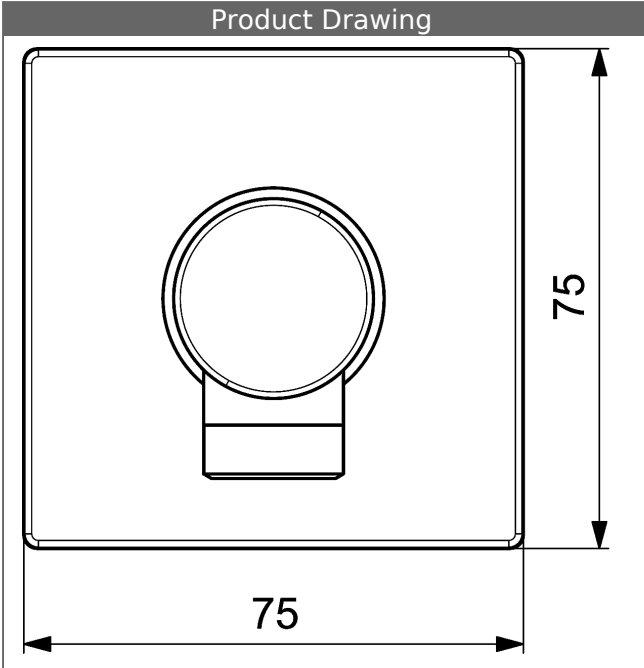

HANSA
wall connection elbow, DN 15
 also compatible with HANSAMATRIX

Description

HANSA
 wall connection elbow, DN 15
 also compatible with HANSAMATRIX

- connection G 1/2
- (-) 2-parts for plugging
- rosette, twist-resistant
- protected against back-flow in domestic use (according to DIN EN 1717)

Model	Item No.
chrome	51180170 

Product Image

Product Drawing

Product Drawing

Product Drawing