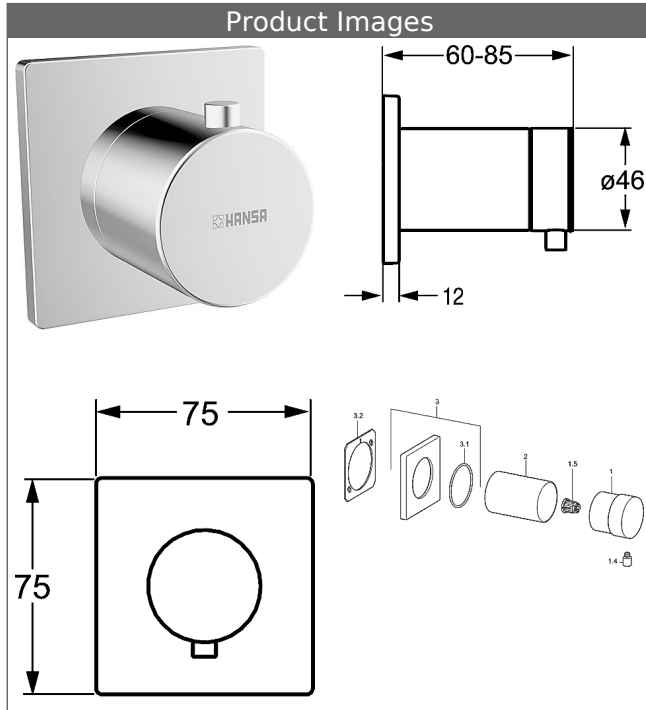

HANSA trim kit multi-way diverter

Description

HANSA
trim kit
multi-way diverter

- consisting of:
- square rosette , 75x75mm
- rosette, twist-resistant
- round rosette, Ø 75 mm additionally enclosed
- operating handle, thermally insulated
- suitable for concealed unit 0285 0100

Model	Item No.	
chrome	02879172	

For the complete unit please order separately trim kit and concealed base unit

Product Image

Product Drawing

Product Drawing

Product Drawing

Related Products

Image:	Description:	Model / Item No.:
	<p>HANSA concealed installation unit without volume control for multi-way diverter G 3/4, DN 20</p>	02850100