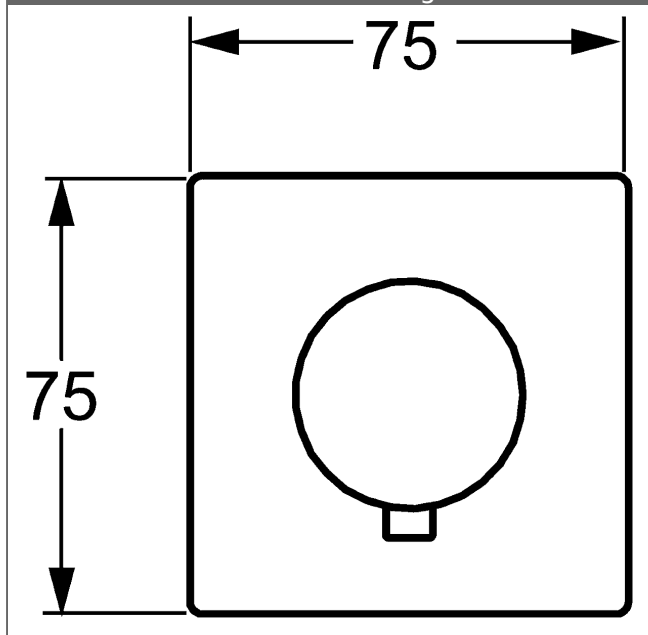

HANSA trim kit multi-way diverter

Description

HANSA
trim kit
multi-way diverter

- consisting of:
- square rosette , 75x75mm
- rosette, twist-resistant
- round rosette, Ø 75 mm additionally enclosed
- operating handle, thermally insulated
- suitable for concealed unit 0285 0100

Model	Item No.	
chrome	02879172	
chrome, lever with white glass inlay	02879178	

For the complete unit please order separately trim kit and concealed base unit

Product Image

Product Drawing

Product Drawing

Product Drawing

Related Products

Image:	Description:	Model / Item No.:
	<p>HANSA concealed installation unit without volume control for multi-way diverter G 3/4, DN 20</p>	02850100