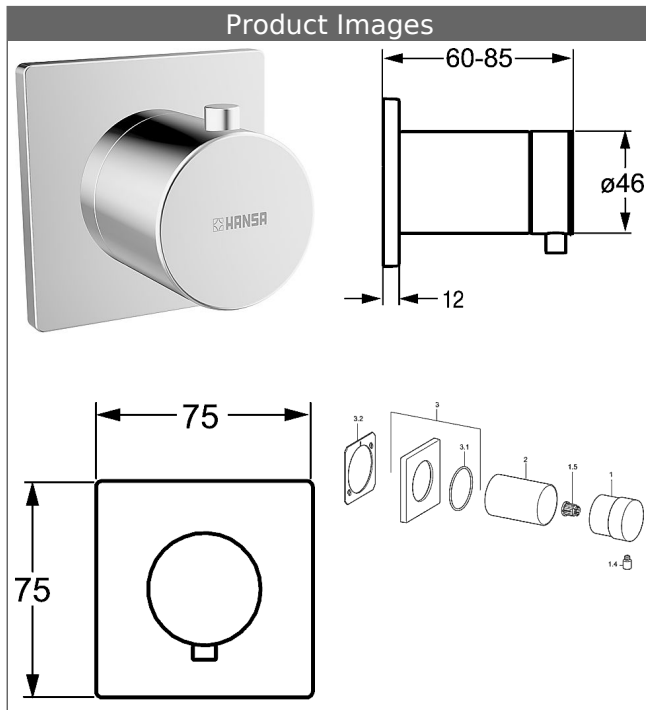

## HANSA trim kit multi-way diverter

### Description

HANSA  
trim kit  
multi-way diverter

- consisting of:
- square rosette , 75x75mm
- rosette, twist-resistant
- round rosette, Ø 75 mm additionally enclosed
- operating handle, thermally insulated
- suitable for concealed unit 0285 0100

Model	Item No.	
chrome	02879172	

For the complete unit please order separately trim kit and concealed base unit

Product Image

Product Drawing

Product Drawing

Product Drawing

### Related Products

Image:	Description:	Model / Item No.:
	<p><b>HANSA</b> <b>concealed installation unit</b> without volume control for multi-way diverter G 3/4, DN 20</p>	02850100