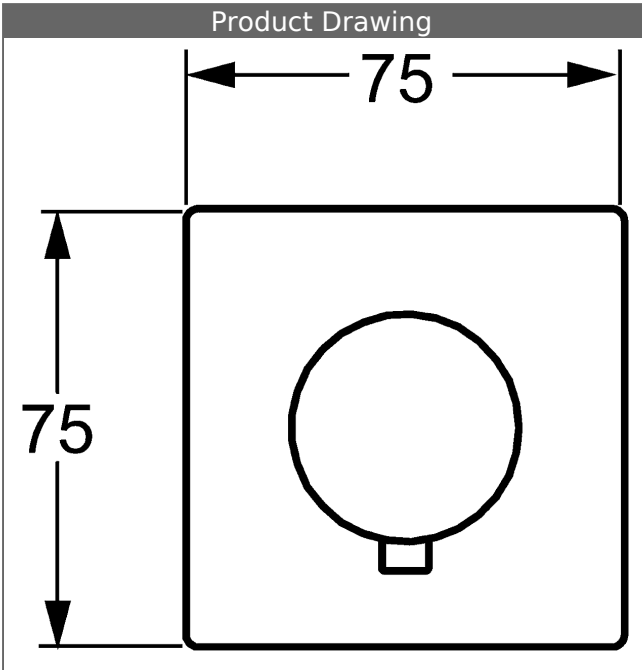

### Description

HANSA  
trim kit  
multi-way diverter

- consisting of:
- square rosette , 75x75mm
- rosette, twist-resistant
- round rosette, Ø 75 mm additionally enclosed
- operating handle, thermally insulated
- suitable for concealed unit 0285 0100

Model	Item No.	
chrome	02879172	

For the complete unit please order separately trim kit and concealed base unit

Product Image

Product Drawing

Product Drawing

Product Drawing

### Related Products

Image:	Description:	Model / Item No.:
	<p><b>HANSA</b> <b>concealed installation unit</b> without volume control for multi-way diverter G 3/4, DN 20</p>	02850100