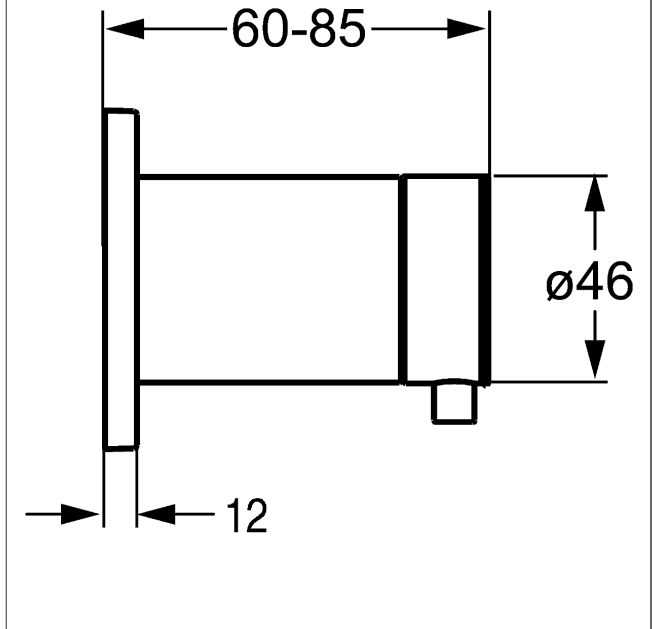

HANSA trim kit multi-way diverter

Description

HANSA
trim kit
multi-way diverter

- consisting of:
- square rosette , 75x75mm
- rosette, twist-resistant
- round rosette, Ø 75 mm additionally enclosed
- operating handle, thermally insulated
- suitable for concealed unit 0285 0100

Model	Item No.	
chrome	02879172	
chrome, lever with white glass inlay	02879178	

For the complete unit please order separately trim kit and concealed base unit

Product Image

Product Drawing

Product Drawing

Product Drawing

Related Products

Image:	Description:	Model / Item No.:
	<p>HANSA concealed installation unit</p> <p>without volume control for multi-way diverter G 3/4, DN 20</p>	02850100