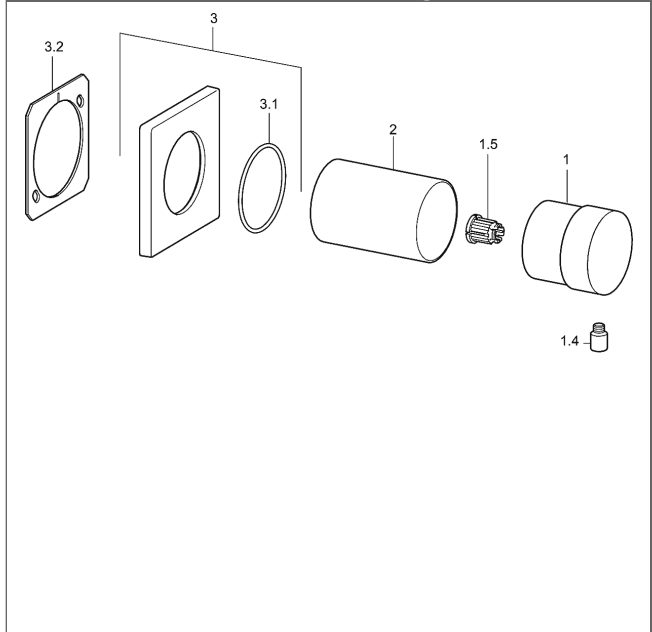

HANSA trim kit multi-way diverter

Description

HANSA
trim kit
multi-way diverter

- consisting of:
- square rosette , 75x75mm
- rosette, twist-resistant
- round rosette, Ø 75 mm additionally enclosed
- operating handle, thermally insulated
- suitable for concealed unit 0285 0100

Model	Item No.	
chrome	02879172	
chrome, lever with white glass inlay	02879178	

For the complete unit please order separately trim kit
and concealed base unit

Product Image

Product Drawing

Product Drawing

Product Drawing

Related Products

Image:	Description:	Model / Item No.:
	<p>HANSA concealed installation unit without volume control for multi-way diverter G 3/4, DN 20</p>	02850100