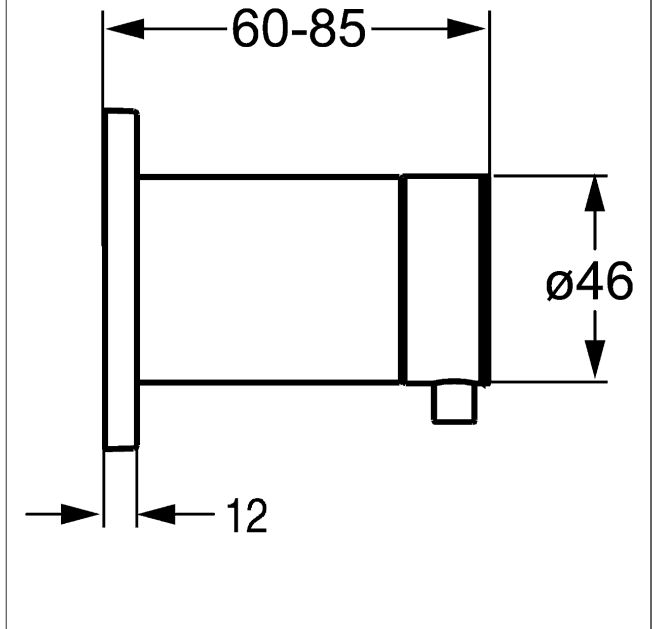

HANSA trim kit multi-way diverter

Description

HANSA
trim kit
multi-way diverter

- consisting of:
- square rosette , 75x75mm
- rosette, twist-resistant
- round rosette, Ø 75 mm additionally enclosed
- operating handle, thermally insulated
- suitable for concealed unit 0285 0100

Model	Item No.	
chrome	02879172	
chrome, lever with white glass inlay	02879178	

For the complete unit please order separately trim kit
and concealed base unit

Product Image

Product Drawing

Product Drawing

Product Drawing

Related Products

Image:	Description:	Model / Item No.:
	<p>HANSA concealed installation unit</p> <p>without volume control for multi-way diverter G 3/4, DN 20</p>	02850100