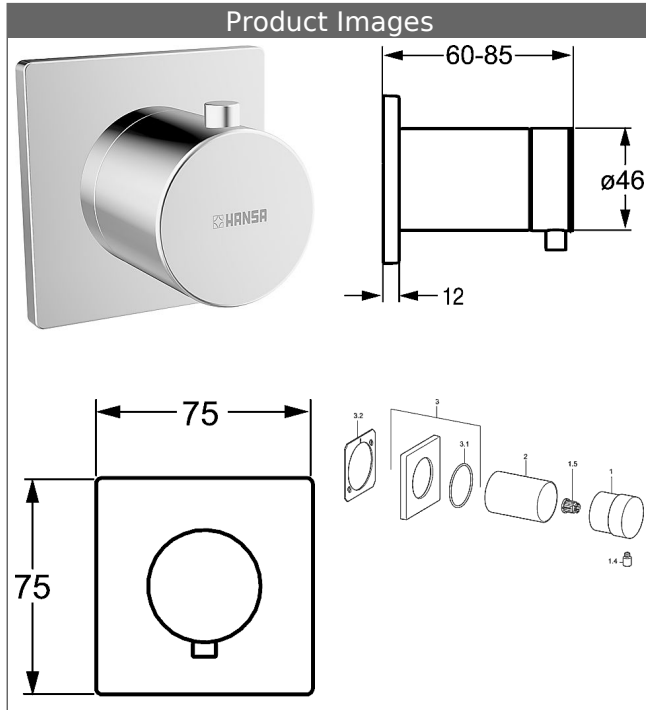

HANSA trim kit multi-way diverter

Description

HANSA
trim kit
multi-way diverter

- consisting of:
- square rosette , 75x75mm
- rosette, twist-resistant
- round rosette, Ø 75 mm additionally enclosed
- operating handle, thermally insulated
- suitable for concealed unit 0285 0100

Model	Item No.	
chrome	02879172	
chrome, lever with white glass inlay	02879178	

For the complete unit please order separately trim kit
and concealed base unit

Product Image

Product Drawing

Product Drawing

Product Drawing

Related Products

Image:	Description:	Model / Item No.:
	<p>HANSA concealed installation unit</p> <p>without volume control for multi-way diverter G 3/4, DN 20</p>	02850100