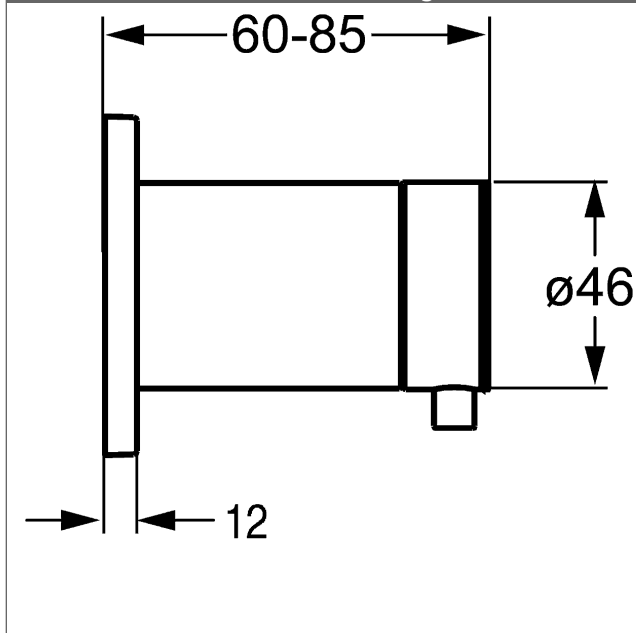

HANSA trim kit multi-way diverter

Description

HANSA
trim kit
multi-way diverter

- consisting of:
- square rosette , 75x75mm
- rosette, twist-resistant
- round rosette, Ø 75 mm additionally enclosed
- operating handle, thermally insulated
- suitable for concealed unit 0285 0100

Model	Item No.	
chrome	02879172	
chrome, lever with white glass inlay	02879178	

For the complete unit please order separately trim kit and concealed base unit

Product Image

Product Drawing

Product Drawing

Product Drawing

Related Products

Image:	Description:	Model / Item No.:
	<p>HANSA concealed installation unit without volume control for multi-way diverter G 3/4, DN 20</p>	02850100