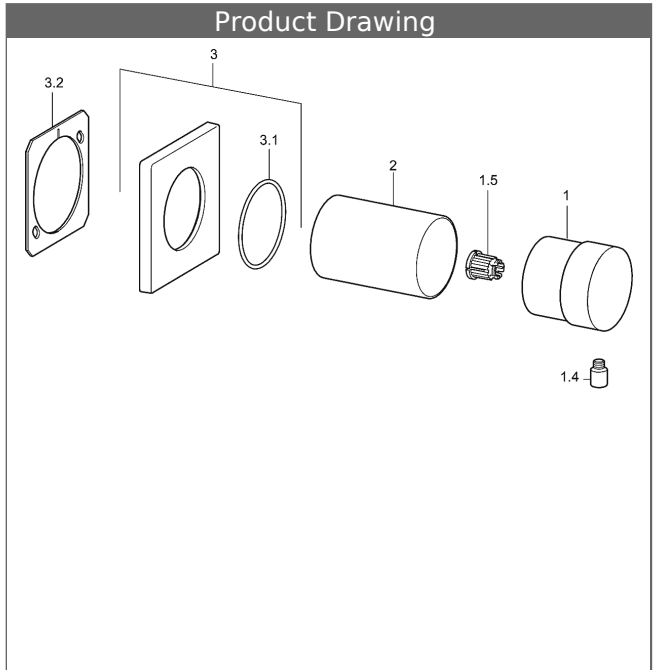

HANSA trim kit multi-way diverter

Description

HANSA
trim kit
multi-way diverter

- consisting of:
- square rosette , 75x75mm
- rosette, twist-resistant
- round rosette, Ø 75 mm additionally enclosed
- operating handle, thermally insulated
- suitable for concealed unit 0285 0100

Model	Item No.	
chrome	02879172	

For the complete unit please order separately trim kit and concealed base unit

Product Image

Product Drawing

Product Drawing

Product Drawing

Related Products

Image:	Description:	Model / Item No.:
	<p>HANSA concealed installation unit without volume control for multi-way diverter G 3/4, DN 20</p>	02850100