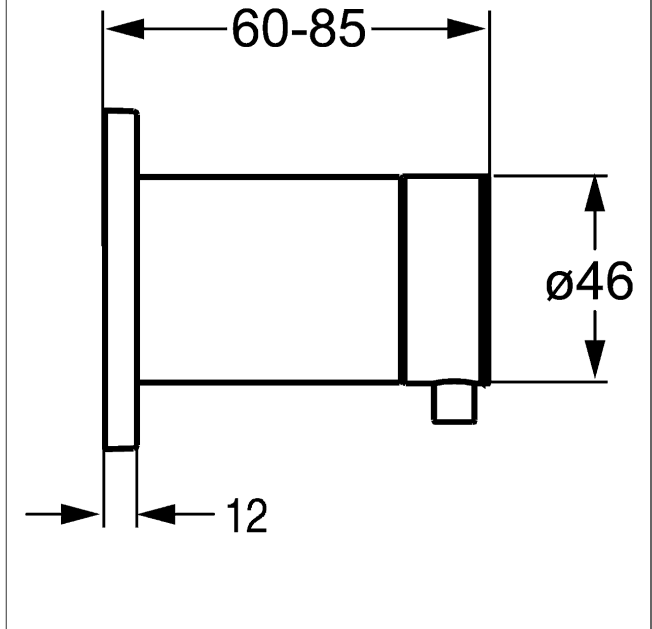

HANSA trim kit multi-way diverter

Description

HANSA
trim kit
multi-way diverter

- consisting of:
- square rosette , 75x75mm
- rosette, twist-resistant
- round rosette, Ø 75 mm additionally enclosed
- operating handle, thermally insulated
- suitable for concealed unit 0285 0100

Model	Item No.	
chrome	02879172	
chrome, lever with white glass inlay	02879178	

For the complete unit please order separately trim kit
and concealed base unit

Product Image

Product Drawing

Product Drawing

Product Drawing

Related Products

Image:	Description:	Model / Item No.:
	<p>HANSA concealed installation unit without volume control for multi-way diverter G 3/4, DN 20</p>	02850100