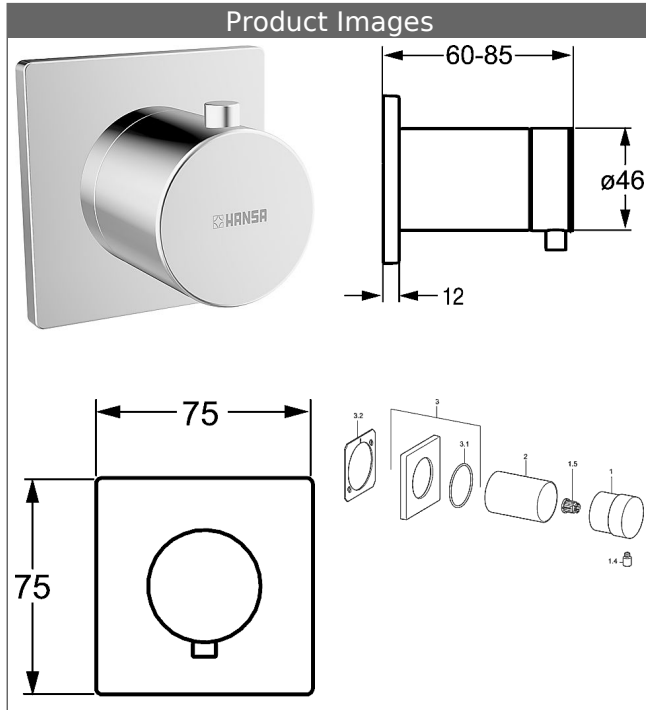

HANSA trim kit multi-way diverter

Description

HANSA
trim kit
multi-way diverter

- consisting of:
- square rosette , 75x75mm
- rosette, twist-resistant
- round rosette, Ø 75 mm additionally enclosed
- operating handle, thermally insulated
- suitable for concealed unit 0285 0100

Model	Item No.	
chrome	02879172	
chrome, lever with white glass inlay	02879178	

For the complete unit please order separately trim kit
and concealed base unit

Product Image

Product Drawing

Product Drawing

Product Drawing

Related Products

Image:	Description:	Model / Item No.:
	<p>HANSA concealed installation unit without volume control for multi-way diverter G 3/4, DN 20</p>	02850100