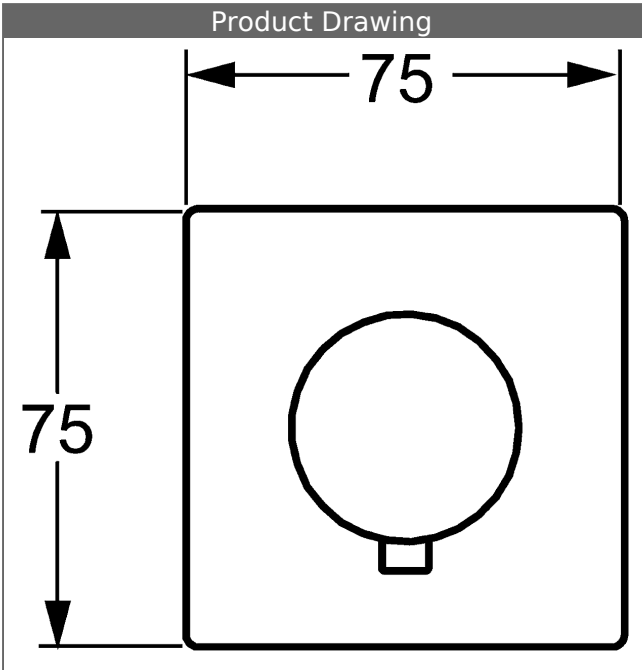

HANSA trim kit multi-way diverter

Description

HANSA
trim kit
multi-way diverter

- consisting of:
- square rosette , 75x75mm
- rosette, twist-resistant
- round rosette, Ø 75 mm additionally enclosed
- operating handle, thermally insulated
- suitable for concealed unit 0285 0100

Model	Item No.	
chrome	02879172	

For the complete unit please order separately trim kit and concealed base unit

Product Image

Product Drawing

Product Drawing

Product Drawing

Related Products

Image:	Description:	Model / Item No.:
	<p>HANSA concealed installation unit without volume control for multi-way diverter G 3/4, DN 20</p>	02850100