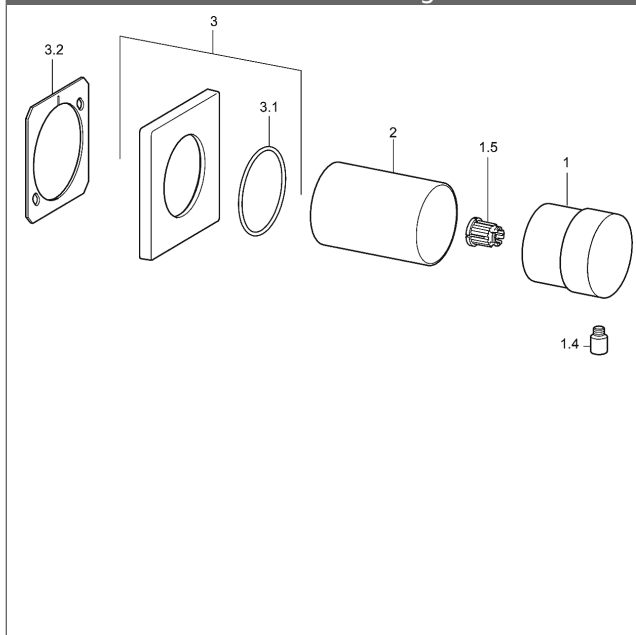

HANSA trim kit multi-way diverter

Description

HANSA
trim kit
multi-way diverter

- consisting of:
- square rosette , 75x75mm
- rosette, twist-resistant
- round rosette, Ø 75 mm additionally enclosed
- operating handle, thermally insulated
- suitable for concealed unit 0285 0100

Model	Item No.	
chrome	02879172	
chrome, lever with white glass inlay	02879178	

For the complete unit please order separately trim kit and concealed base unit

Product Image

Product Drawing

Product Drawing

Product Drawing

Related Products

Image:	Description:	Model / Item No.:
	<p>HANSA concealed installation unit without volume control for multi-way diverter G 3/4, DN 20</p>	02850100