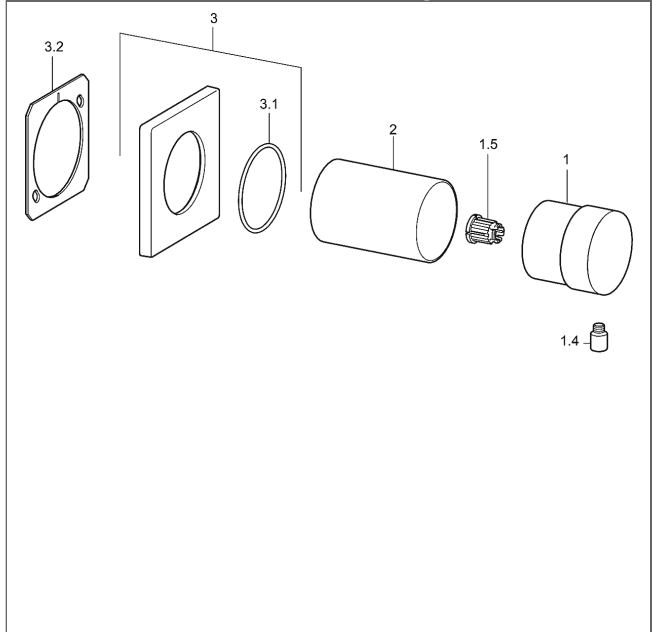

HANSA trim kit multi-way diverter

Description

HANSA
trim kit
multi-way diverter

- consisting of:
- square rosette , 75x75mm
- rosette, twist-resistant
- round rosette, Ø 75 mm additionally enclosed
- operating handle, thermally insulated
- suitable for concealed unit 0285 0100

Model	Item No.	
chrome	02879172	
chrome, lever with white glass inlay	02879178	

For the complete unit please order separately trim kit and concealed base unit

Product Image

Product Drawing

Product Drawing

Product Drawing

Related Products

Image:	Description:	Model / Item No.:
	<p>HANSA concealed installation unit</p> <p>without volume control for multi-way diverter G 3/4, DN 20</p>	02850100