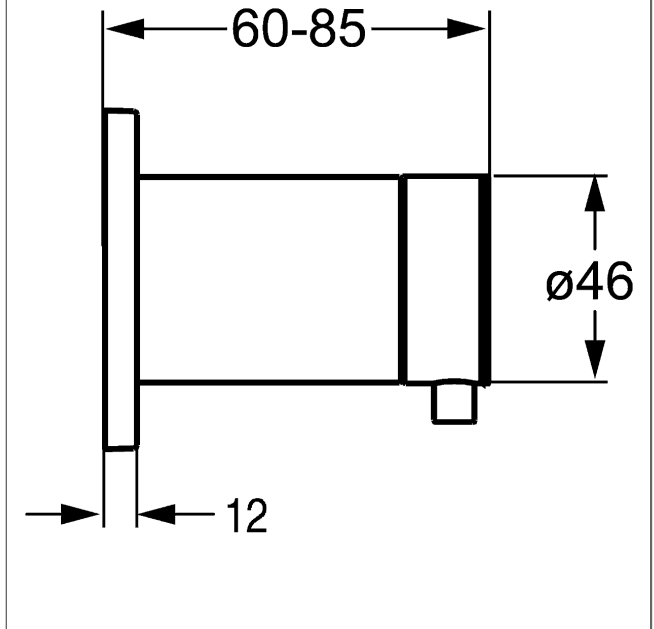

HANSA trim kit multi-way diverter

Description

HANSA
trim kit
multi-way diverter

- consisting of:
- square rosette , 75x75mm
- rosette, twist-resistant
- round rosette, Ø 75 mm additionally enclosed
- operating handle, thermally insulated
- suitable for concealed unit 0285 0100

Model	Item No.	
chrome	02879172	
chrome, lever with white glass inlay	02879178	

For the complete unit please order separately trim kit
and concealed base unit

Product Image

Product Drawing

Product Drawing

Product Drawing

Related Products

Image:	Description:	Model / Item No.:
	<p>HANSA concealed installation unit</p> <p>without volume control for multi-way diverter G 3/4, DN 20</p>	02850100