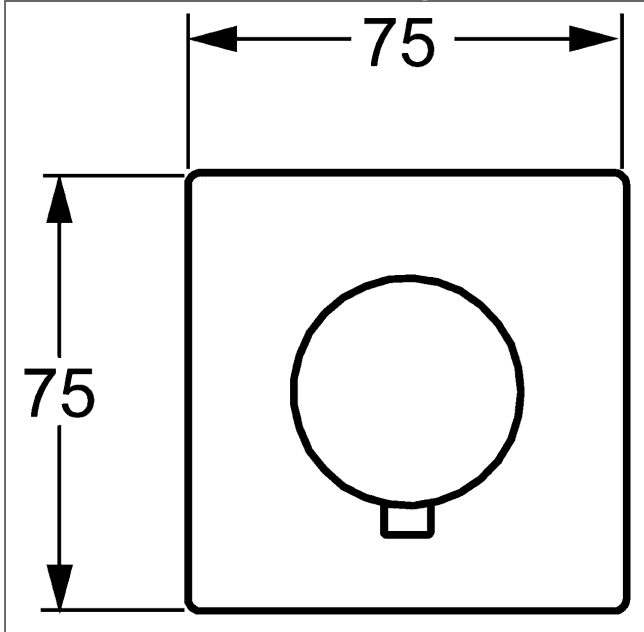

HANSA trim kit multi-way diverter

Description

HANSA
trim kit
multi-way diverter

- consisting of:
- square rosette , 75x75mm
- rosette, twist-resistant
- round rosette, Ø 75 mm additionally enclosed
- operating handle, thermally insulated
- suitable for concealed unit 0285 0100

Model	Item No.	
chrome	02879172	
chrome, lever with white glass inlay	02879178	

For the complete unit please order separately trim kit and concealed base unit

Product Image

Product Drawing

Product Drawing

Product Drawing

Related Products

Image:	Description:	Model / Item No.:
	<p>HANSA concealed installation unit</p> <p>without volume control for multi-way diverter G 3/4, DN 20</p>	02850100