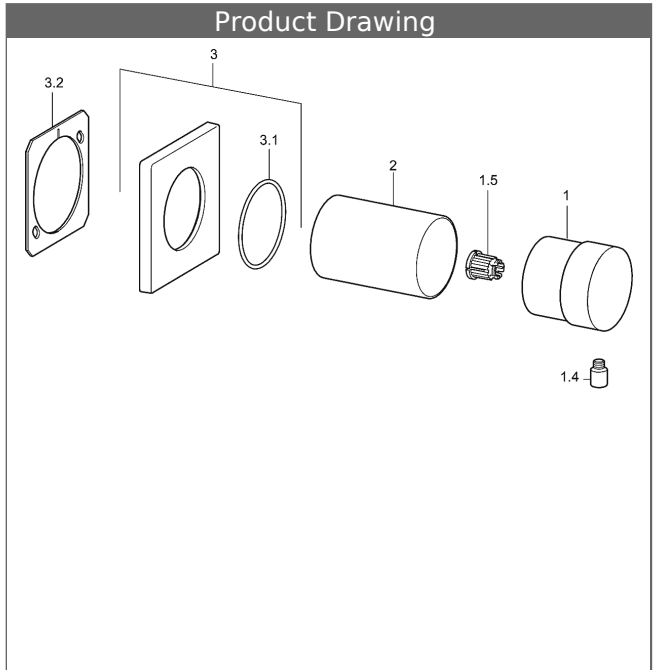

### Description

HANSA  
trim kit  
multi-way diverter

- consisting of:
- square rosette , 75x75mm
- rosette, twist-resistant
- round rosette, Ø 75 mm additionally enclosed
- operating handle, thermally insulated
- suitable for concealed unit 0285 0100

Model	Item No.	
chrome	02879172	

For the complete unit please order separately trim kit and concealed base unit

Product Image

Product Drawing

Product Drawing

Product Drawing

### Related Products

Image:	Description:	Model / Item No.:
	<p><b>HANSA</b> <b>concealed installation unit</b> without volume control for multi-way diverter G 3/4, DN 20</p>	02850100