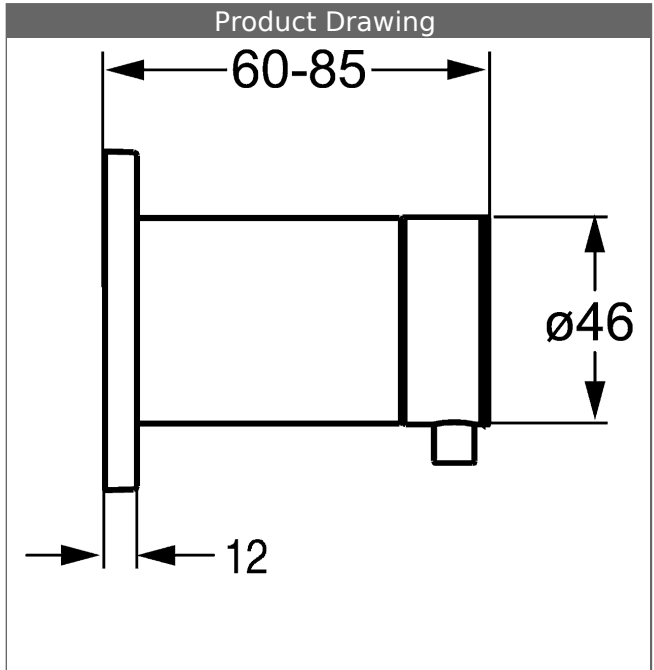

HANSA trim kit multi-way diverter

Description

HANSA
trim kit
multi-way diverter

- consisting of:
- square rosette , 75x75mm
- rosette, twist-resistant
- round rosette, Ø 75 mm additionally enclosed
- operating handle, thermally insulated
- suitable for concealed unit 0285 0100

Model	Item No.	
chrome	02879172	

For the complete unit please order separately trim kit and concealed base unit

Product Image

Product Drawing

Product Drawing

Product Drawing

Related Products

Image:	Description:	Model / Item No.:
	<p>HANSA concealed installation unit without volume control for multi-way diverter G 3/4, DN 20</p>	02850100