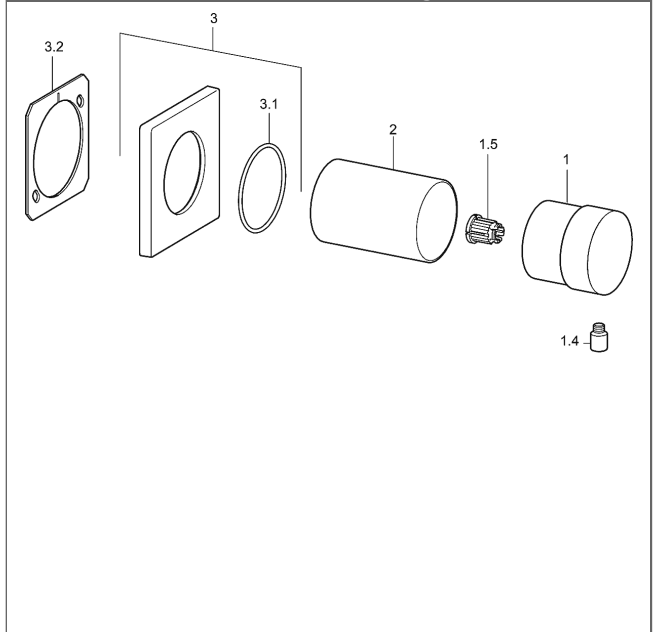

HANSA trim kit multi-way diverter

Description

HANSA
trim kit
multi-way diverter

- consisting of:
- square rosette , 75x75mm
- rosette, twist-resistant
- round rosette, Ø 75 mm additionally enclosed
- operating handle, thermally insulated
- suitable for concealed unit 0285 0100

Model	Item No.	
chrome	02879172	
chrome, lever with white glass inlay	02879178	

For the complete unit please order separately trim kit
and concealed base unit

Product Image

Product Drawing

Product Drawing

Product Drawing

Related Products

Image:	Description:	Model / Item No.:
	<p>HANSA concealed installation unit</p> <p>without volume control for multi-way diverter G 3/4, DN 20</p>	02850100