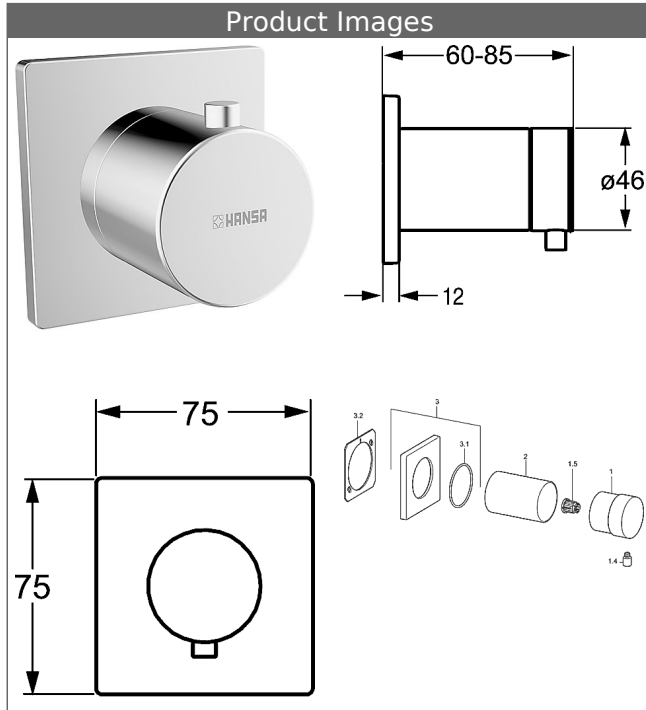

HANSA trim kit multi-way diverter

Description

HANSA
trim kit
multi-way diverter

- consisting of:
- square rosette , 75x75mm
- rosette, twist-resistant
- round rosette, Ø 75 mm additionally enclosed
- operating handle, thermally insulated
- suitable for concealed unit 0285 0100

Model	Item No.	
chrome	02879172	
chrome, lever with white glass inlay	02879178	

For the complete unit please order separately trim kit and concealed base unit

Product Image

Product Drawing

Product Drawing

Product Drawing

Related Products

Image:	Description:	Model / Item No.:
	<p>HANSA concealed installation unit without volume control for multi-way diverter G 3/4, DN 20</p>	02850100