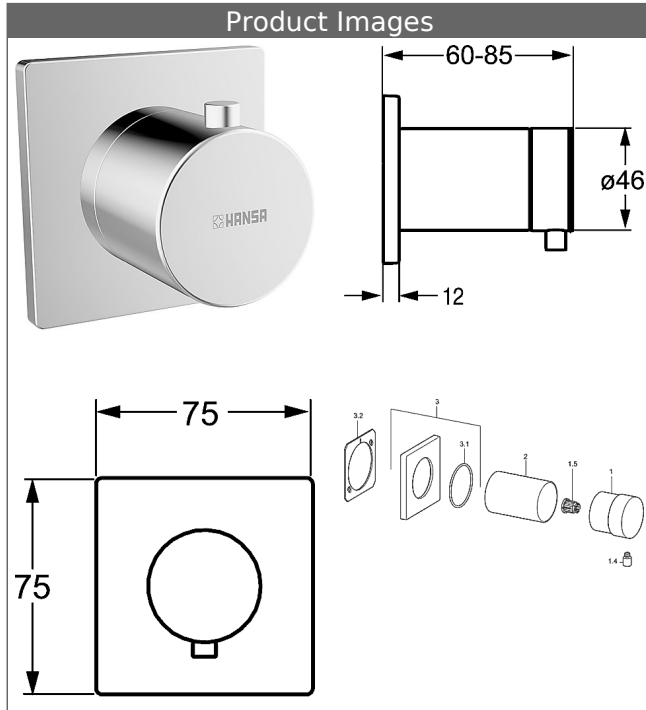

HANSA trim kit multi-way diverter

Description

HANSA
trim kit
multi-way diverter

- consisting of:
- square rosette , 75x75mm
- rosette, twist-resistant
- round rosette, Ø 75 mm additionally enclosed
- operating handle, thermally insulated
- suitable for concealed unit 0285 0100

Model	Item No.	
chrome	02879172	
chrome, lever with white glass inlay	02879178	

For the complete unit please order separately trim kit and concealed base unit

Product Image

Product Drawing

Product Drawing

Product Drawing

Related Products

Image:	Description:	Model / Item No.:
	<p>HANSA concealed installation unit</p> <p>without volume control for multi-way diverter G 3/4, DN 20</p>	02850100