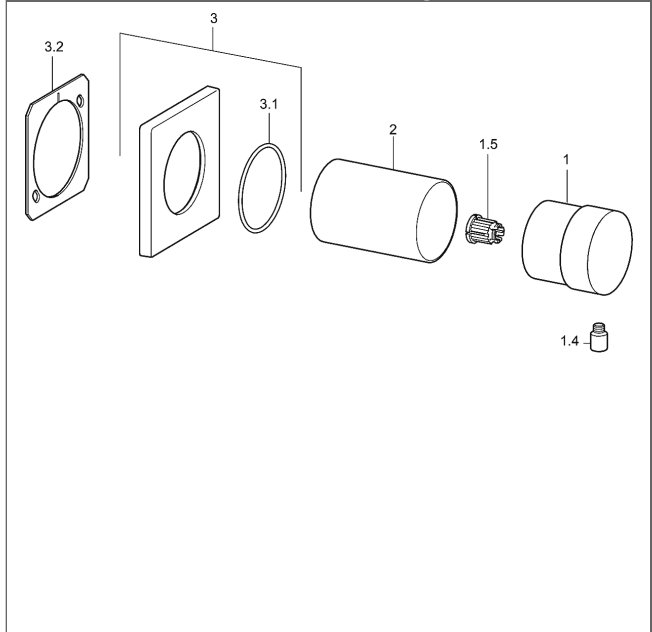

HANSA trim kit multi-way diverter

Description

HANSA
trim kit
multi-way diverter

- consisting of:
- square rosette , 75x75mm
- rosette, twist-resistant
- round rosette, Ø 75 mm additionally enclosed
- operating handle, thermally insulated
- suitable for concealed unit 0285 0100

Model	Item No.	
chrome	02879172	
chrome, lever with white glass inlay	02879178	

For the complete unit please order separately trim kit
and concealed base unit

Product Image

Product Drawing

Product Drawing

Product Drawing

Related Products

Image:	Description:	Model / Item No.:
	<p>HANSA concealed installation unit</p> <p>without volume control for multi-way diverter G 3/4, DN 20</p>	02850100