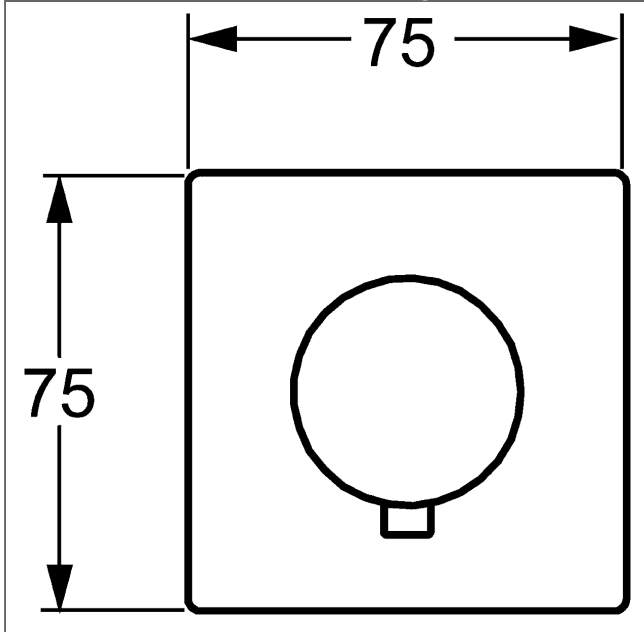

HANSA trim kit multi-way diverter

Description

HANSA
trim kit
multi-way diverter

- consisting of:
- square rosette , 75x75mm
- rosette, twist-resistant
- round rosette, Ø 75 mm additionally enclosed
- operating handle, thermally insulated
- suitable for concealed unit 0285 0100

Model	Item No.	
chrome	02879172	
chrome, lever with white glass inlay	02879178	

For the complete unit please order separately trim kit
and concealed base unit

Product Image

Product Drawing

Product Drawing

Product Drawing

Related Products

Image:	Description:	Model / Item No.:
	<p>HANSA concealed installation unit</p> <p>without volume control for multi-way diverter G 3/4, DN 20</p>	02850100