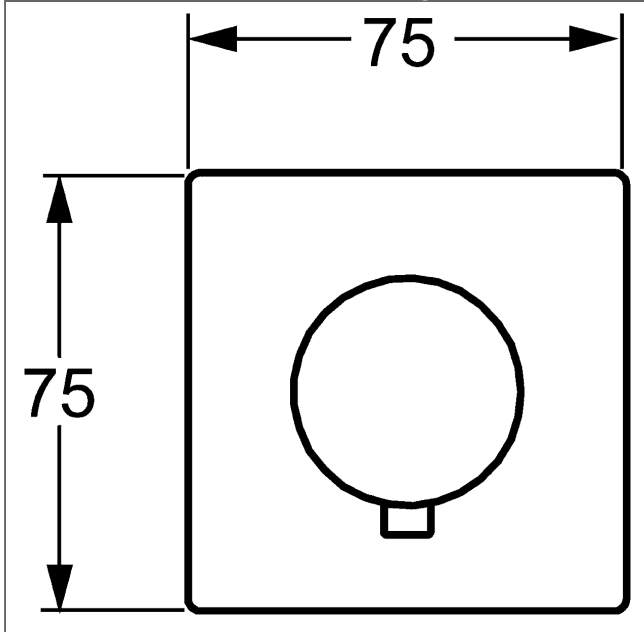

HANSA trim kit multi-way diverter

Description

HANSA
trim kit
multi-way diverter

- consisting of:
- square rosette , 75x75mm
- rosette, twist-resistant
- round rosette, Ø 75 mm additionally enclosed
- operating handle, thermally insulated
- suitable for concealed unit 0285 0100

Model	Item No.	
chrome	02879172	
chrome, lever with white glass inlay	02879178	

For the complete unit please order separately trim kit
and concealed base unit

Product Image

Product Drawing

Product Drawing

Product Drawing

Related Products

Image:	Description:	Model / Item No.:
	<p>HANSA concealed installation unit without volume control for multi-way diverter G 3/4, DN 20</p>	02850100