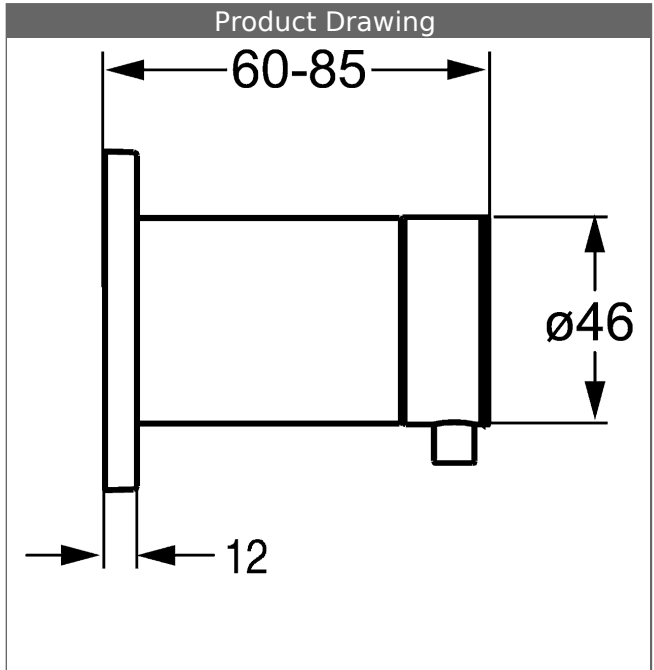

### Description

HANSA  
trim kit  
multi-way diverter

- consisting of:
- square rosette , 75x75mm
- rosette, twist-resistant
- round rosette, Ø 75 mm additionally enclosed
- operating handle, thermally insulated
- suitable for concealed unit 0285 0100

Model	Item No.	
chrome	02879172	

For the complete unit please order separately trim kit and concealed base unit

Product Image

Product Drawing

Product Drawing

Product Drawing

### Related Products

Image:	Description:	Model / Item No.:
	<p><b>HANSA</b> <b>concealed installation unit</b> without volume control for multi-way diverter G 3/4, DN 20</p>	02850100