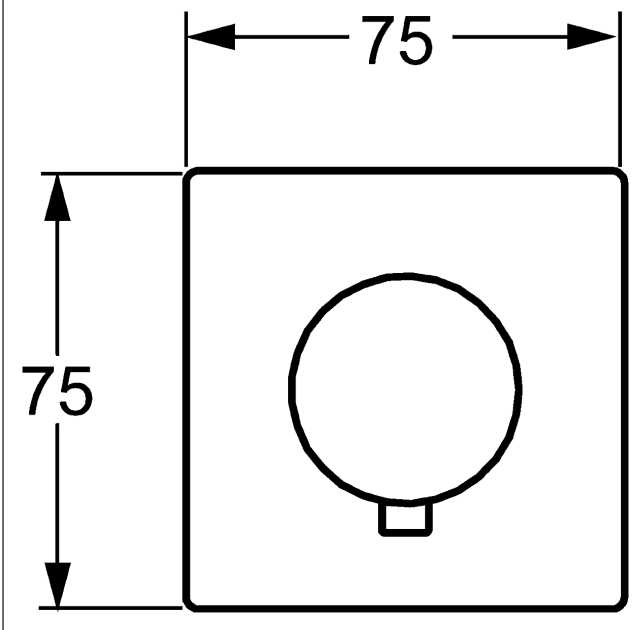

## Description

HANSA  
trim kit  
suitable for concealed valves with ceramic or spindle  
head part

- for volume control valves
- for multi-way diverter 0295 0100
- consisting of:
- chrome handle
- (-) without H+C symbol
- rosette, twist-resistant

Model	Item No.	
chrome	02289172	
chrome, lever with white glass inlay	02289178	

For the complete unit please order separately trim kit  
and concealed base unit

Product Image

Product Drawing

Product Drawing

Product Drawing