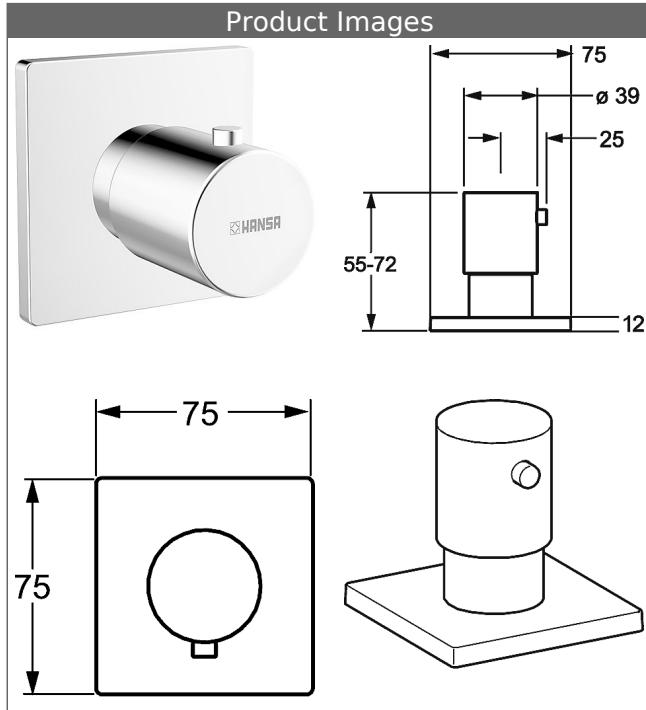

## HANSA trim kit

suitable for concealed valves with ceramic or spindle head part

## Description

HANSA  
trim kit  
suitable for concealed valves with ceramic or spindle  
head part

- for volume control valves
- for multi-way diverter 0295 0100
- consisting of:
- chrome handle
- (-) without H+C symbol
- rosette, twist-resistant

Model	Item No.	
chrome	02289172	
chrome, lever with white glass inlay	02289178	

For the complete unit please order separately trim kit  
and concealed base unit

Product Image

Product Drawing

Product Drawing