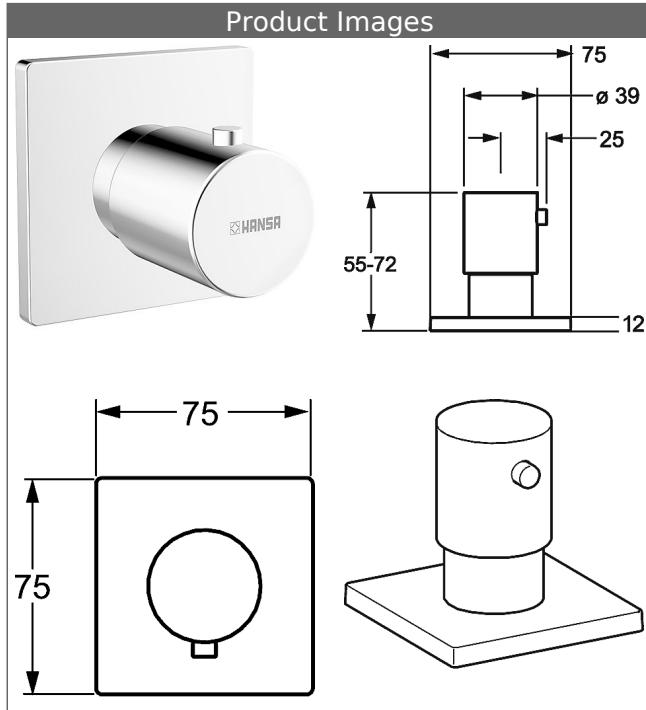

## HANSA trim kit

suitable for concealed valves with ceramic or spindle head part

### Description

HANSA  
trim kit  
suitable for concealed valves with ceramic or spindle  
head part

- for volume control valves
- for multi-way diverter 0295 0100
- consisting of:
- chrome handle
- (-) without H+C symbol
- rosette, twist-resistant

Model	Item No.	
chrome	02289172	
chrome, lever with white glass inlay	02289178	

For the complete unit please order separately trim kit  
and concealed base unit

Product Image

Product Drawing

Product Drawing