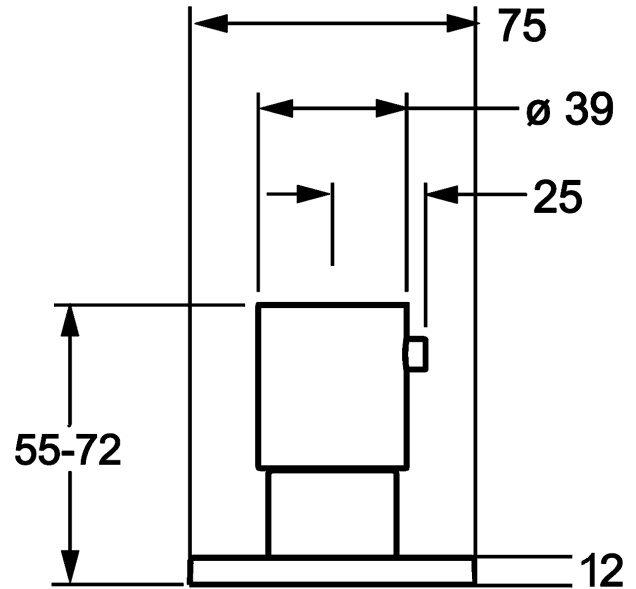

## Description

HANSA  
trim kit  
suitable for concealed valves with ceramic or spindle  
head part

- for volume control valves
- for multi-way diverter 0295 0100
- consisting of:
- chrome handle
- (-) without H+C symbol
- rosette, twist-resistant

Model	Item No.	
chrome	02289172	
chrome, lever with white glass inlay	02289178	

For the complete unit please order separately trim kit  
and concealed base unit

Product Image

Product Drawing

Product Drawing

Product Drawing