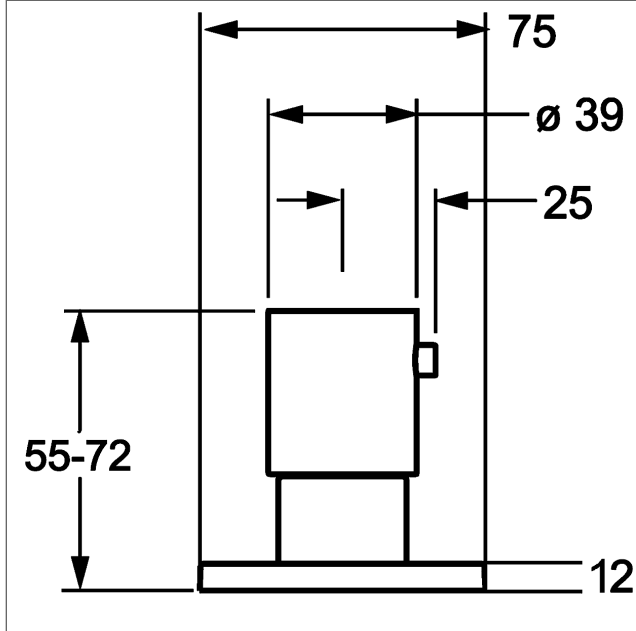

### Description

HANSA  
trim kit  
suitable for concealed valves with ceramic or spindle  
head part

- for volume control valves
- for multi-way diverter 0295 0100
- consisting of:
- chrome handle
- (-) without H+C symbol
- rosette, twist-resistant

Model	Item No.	
chrome	02289172	
chrome, lever with white glass inlay	02289178	

For the complete unit please order separately trim kit  
and concealed base unit

Product Image

Product Drawing

Product Drawing