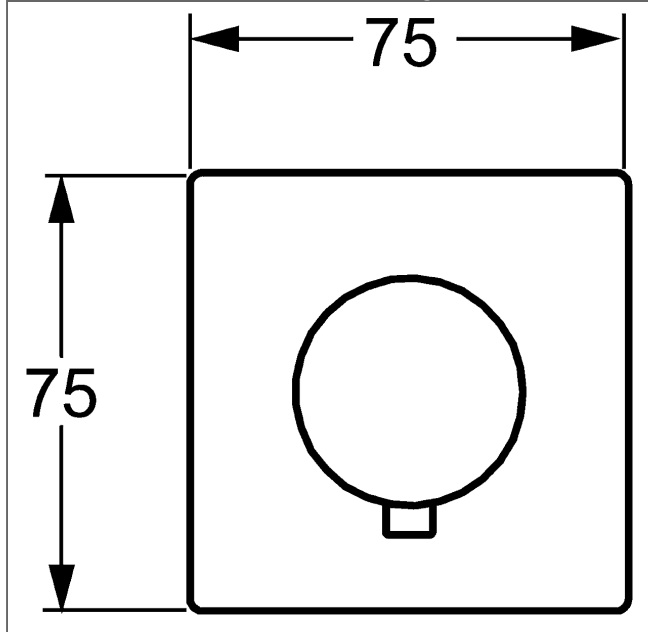

### Description

HANSA  
trim kit  
suitable for concealed valves with ceramic or spindle  
head part

- for volume control valves
- for multi-way diverter 0295 0100
- consisting of:
- chrome handle
- (-) without H+C symbol
- rosette, twist-resistant

Model	Item No.	
chrome	02289172	
chrome, lever with white glass inlay	02289178	

For the complete unit please order separately trim kit  
and concealed base unit

Product Image

Product Drawing

Product Drawing

Product Drawing