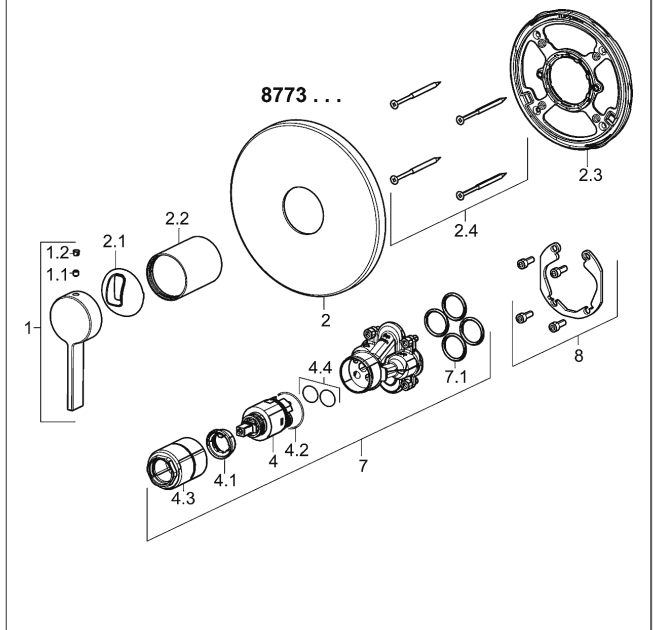

**HANSA control cartridge classic 3.5**

Item No.: 59913075

Qty: 1

- (-) ceramic discs with integrated grease wells
- (-) adjustable hot water stop
- (-) volume restrictor indefinitely variable up to approx. 6 l/min

**Model**

**Item No.**

chrome

87739003

suitable for installation unit 8000/8001

Product Image

Product Drawing

Product Drawing

Product Drawing