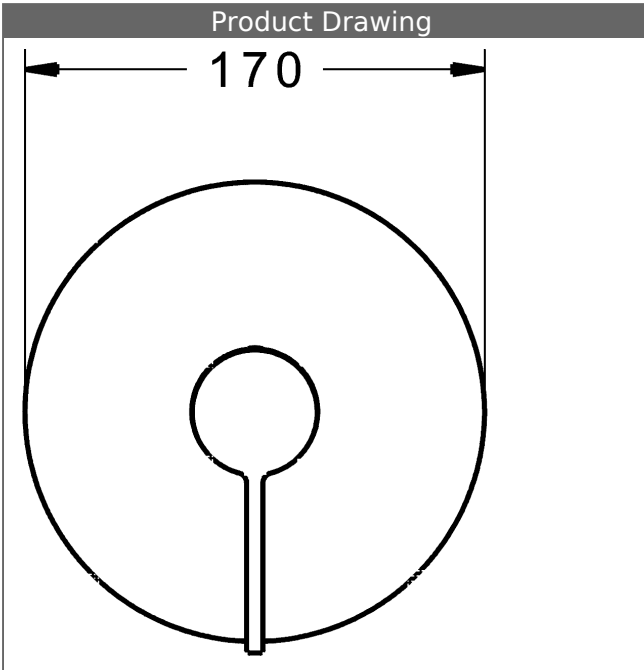

PA-IX 28815/IB
 flow rate: 22 l/min, at 3 bar hydraulic pressure

- consisting of:
- fixing the functional unit with 4 screws
- noise insulation
- trim kit consisting of:
- operating lever (metal)
- sleeve and wall rosette
- round rosette, Ø 170 mm
- BLUECLICK trim plate frame for an easy installation
- Orientation of the rosette possible after installation

HANSA control cartridge classic 3.5

Item No.: 59913075

Qty: 1

- (-) ceramic discs with integrated grease wells
- (-) adjustable hot water stop
- (-) volume restrictor indefinitely variable up to approx. 6 l/min

Model	Item No.
chrome	87739003 

suitable for installation unit 8000/8001

Product Image

Product Drawing

Product Drawing

Product Drawing

Related Products

Image:	Description:	Model / Item No.:
	<p>HANSABUEBOX base unit concealed installation unit</p> <p>without shut-off valves</p>	<p>80000000</p>
	<p>HANSABUEBOX base unit concealed installation unit</p> <p>with shut-off valves</p>	<p>80010000</p>