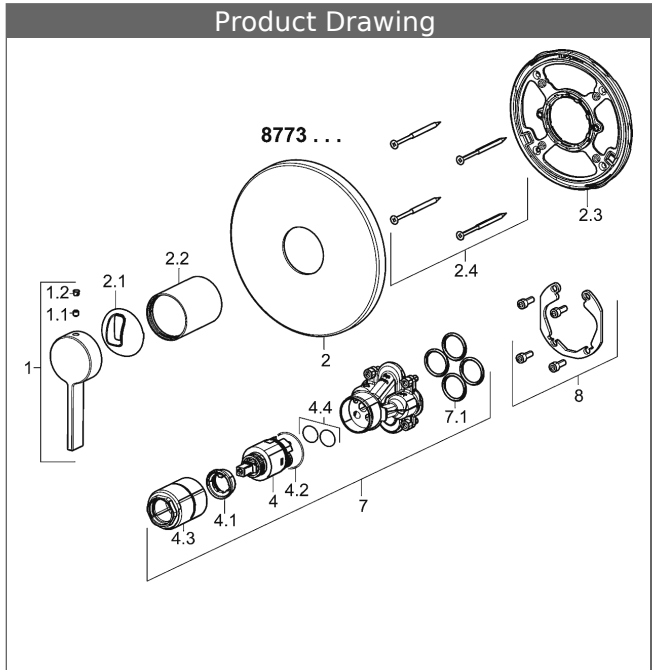

PA-IX 28815/IB
 flow rate: 22 l/min, at 3 bar hydraulic pressure

- consisting of:
- fixing the functional unit with 4 screws
- noise insulation
- trim kit consisting of:
- operating lever (metal)
- sleeve and wall rosette
- round rosette, Ø 170 mm
- BLUECLICK trim plate frame for an easy installation
- Orientation of the rosette possible after installation

HANSA control cartridge classic 3.5

Item No.: 59913075

Qty: 1

- (-) ceramic discs with integrated grease wells
- (-) adjustable hot water stop
- (-) volume restrictor indefinitely variable up to approx. 6 l/min

Model	Item No.
chrome	87739003 

suitable for installation unit 8000/8001

Product Image

Product Drawing

Product Drawing

Product Drawing

Related Products

Image:	Description:	Model / Item No.:
	<p>HANSABUEBOX base unit concealed installation unit</p> <p>without shut-off valves</p>	<p>80000000</p>
	<p>HANSABUEBOX base unit concealed installation unit</p> <p>with shut-off valves</p>	<p>80010000</p>