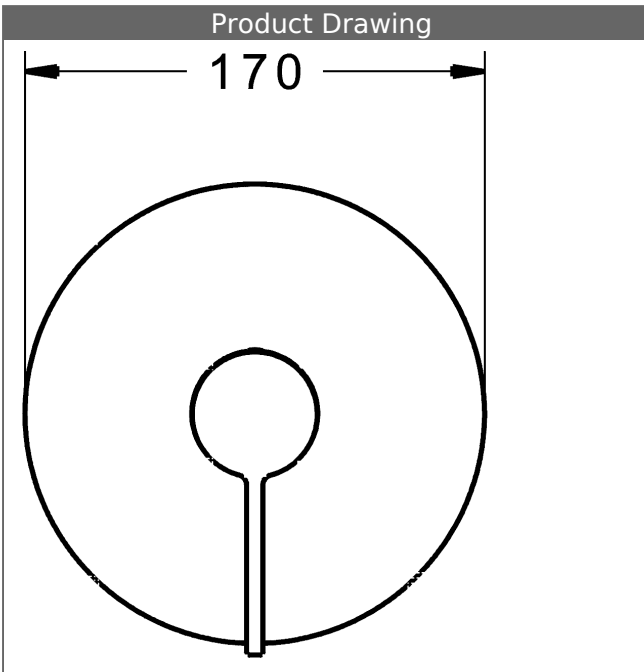

**HANSA control cartridge classic 3.5**

Item No.: 59913075

Qty: 1

- (-) ceramic discs with integrated grease wells
- (-) adjustable hot water stop
- (-) volume restrictor indefinitely variable up to approx. 6 l/min

Product Drawing