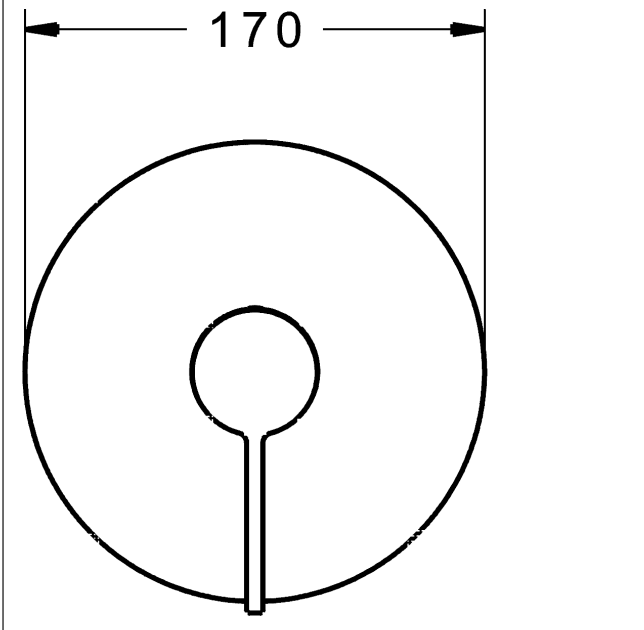

**HANSA control cartridge classic 3.5**

Item No.: 59913075

Qty: 1

- (-) ceramic discs with integrated grease wells
- (-) adjustable hot water stop
- (-) volume restrictor indefinitely variable up to approx. 6 l/min

**Model**

**Item No.**

chrome

87739003

suitable for installation unit 8000/8001

Product Image

Product Drawing

Product Drawing

Product Drawing