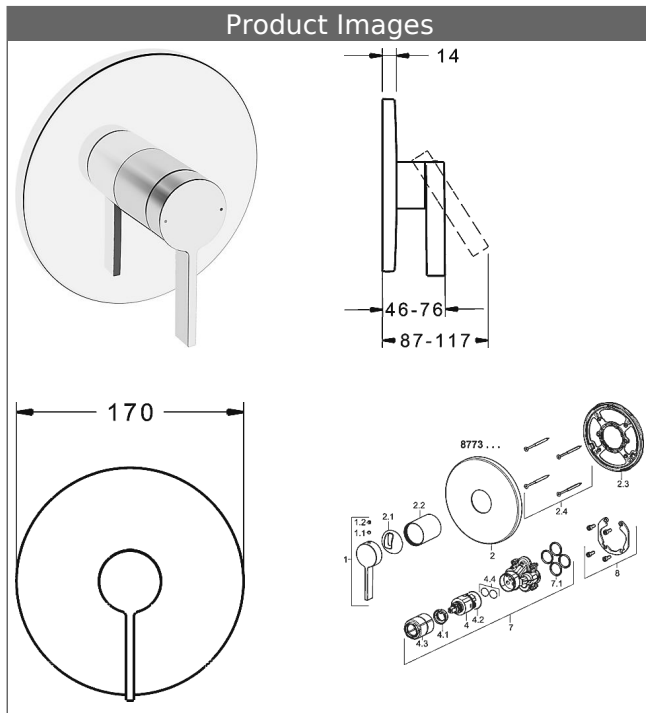

**HANSALOFT**  
**trim kit with function unit**  
**single-lever shower mixer**  
**suitable for HANSABLUEBOX concealed unit**  
 rosette without screws  
 function unit without diverter

**Description**

HANSALOFT  
 trim kit with function unit  
 single-lever shower mixer  
 suitable for HANSABLUEBOX concealed unit  
 rosette without screws  
 function unit without diverter

PA-IX 28815/IB  
 flow rate: 22 l/min, at 3 bar hydraulic pressure

- consisting of:
- fixing the functional unit with 4 screws
- noise insulation
- trim kit consisting of:
- operating lever (metal)
- sleeve and wall rosette
- round rosette, Ø 170 mm
- BLUECLICK trim plate frame for an easy installation
- Orientation of the rosette possible after installation

**HANSA control cartridge classic 3.5**

Item No.: 59913075

Qty: 1

- (-) ceramic discs with integrated grease wells
- (-) adjustable hot water stop
- (-) volume restrictor indefinitely variable up to approx. 6 l/min