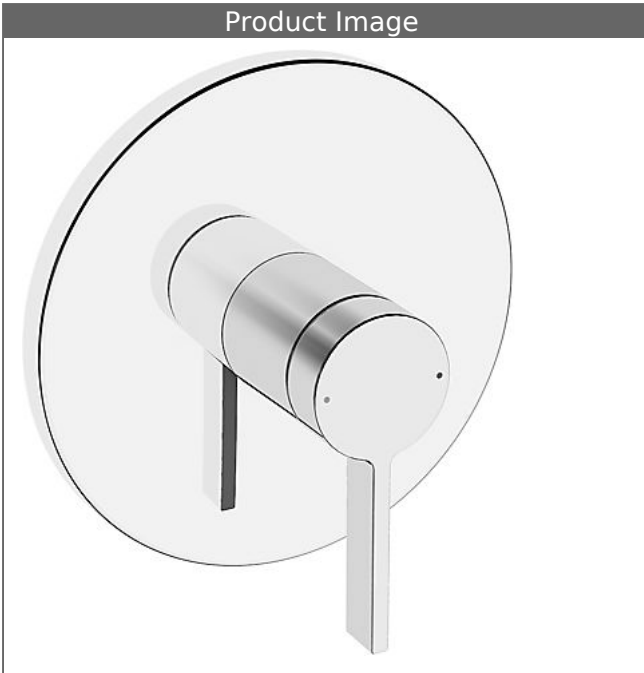

Product Drawing

Product Image