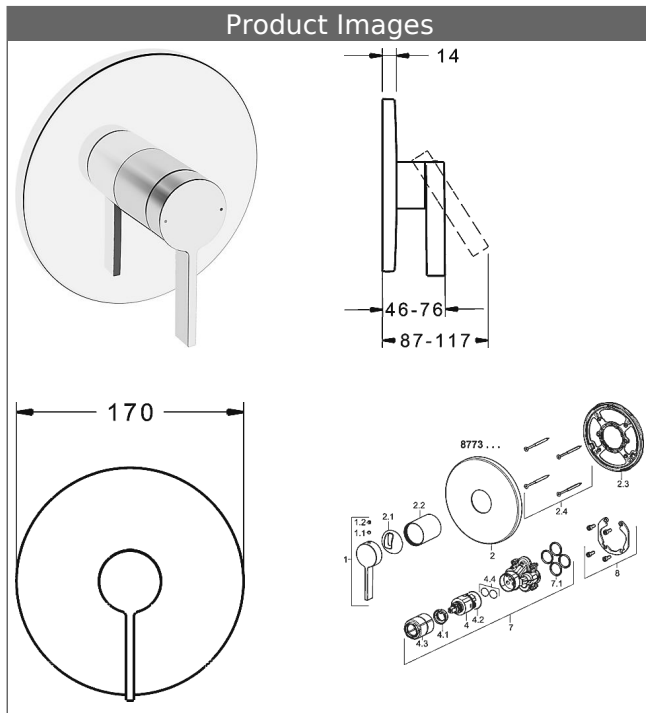

HANSALOFT
trim kit with function unit
single-lever shower mixer
suitable for HANSABLUEBOX concealed unit
 rosette without screws
 function unit without diverter

Description

HANSALOFT
 trim kit with function unit
 single-lever shower mixer
 suitable for HANSABLUEBOX concealed unit
 rosette without screws
 function unit without diverter

PA-IX 28815/IB
 flow rate: 22 l/min, at 3 bar hydraulic pressure

- consisting of:
- fixing the functional unit with 4 screws
- noise insulation
- trim kit consisting of:
- operating lever (metal)
- sleeve and wall rosette
- round rosette, Ø 170 mm
- BLUECLICK trim plate frame for an easy installation
- Orientation of the rosette possible after installation

HANSA control cartridge classic 3.5

Item No.: 59913075

Qty: 1

- (-) ceramic discs with integrated grease wells
- (-) adjustable hot water stop
- (-) volume restrictor indefinitely variable up to approx. 6 l/min