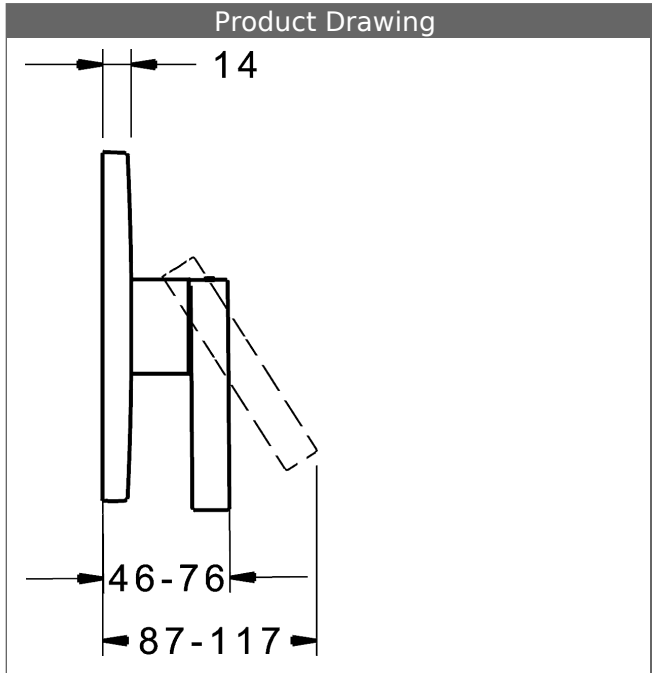

Product Drawing

Product Drawing