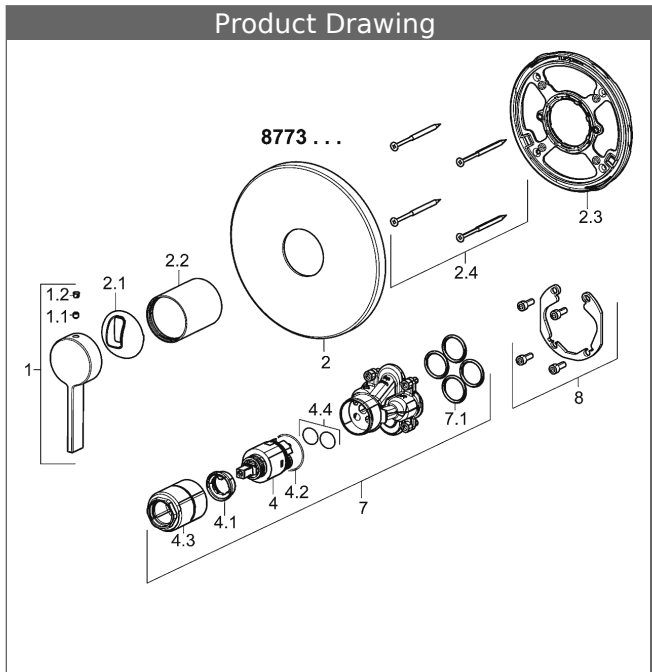

HANSALOFT  
 trim kit with function unit  
 single-lever shower mixer  
 suitable for HANSABLUEBOX concealed unit  
 rosette without screws  
 function unit without diverter

PA-IX 28815/IB  
 flow rate: 22 l/min, at 3 bar hydraulic pressure

**HANSA control cartridge classic 3.5**

Item No.: 59913075

Qty: 1

- (-) ceramic discs with integrated grease wells
- (-) adjustable hot water stop
- (-) volume restrictor indefinitely variable up to approx. 6 l/min

Product Drawing