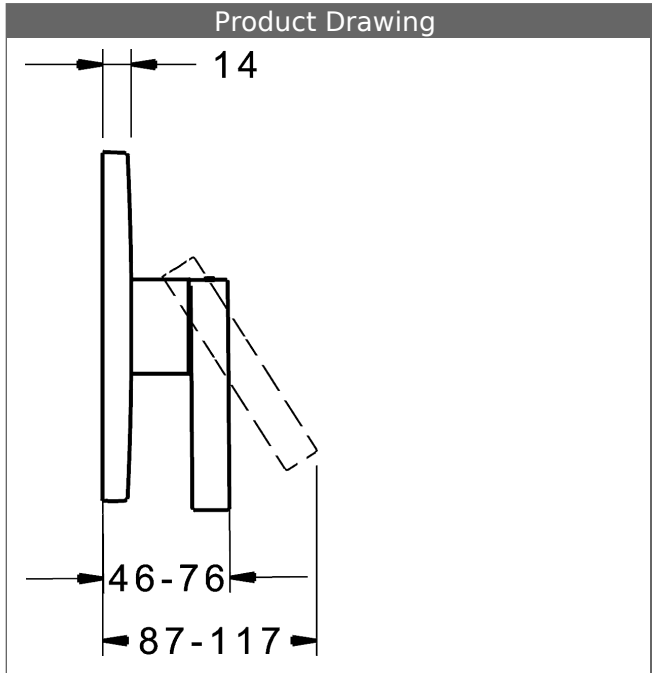

PA-IX 28815/IB
 flow rate: 22 l/min, at 3 bar hydraulic pressure

- consisting of:
- fixing the functional unit with 4 screws
- noise insulation
- trim kit consisting of:
- operating lever (metal)
- sleeve and wall rosette
- round rosette, Ø 170 mm
- BLUECLICK trim plate frame for an easy installation
- Orientation of the rosette possible after installation

HANSA control cartridge classic 3.5

Item No.: 59913075

Qty: 1

- (-) ceramic discs with integrated grease wells
- (-) adjustable hot water stop
- (-) volume restrictor indefinitely variable up to approx. 6 l/min

Model	Item No.
chrome	87739003 

suitable for installation unit 8000/8001

Product Image

Product Drawing

Product Drawing

Product Drawing

Related Products

Image:	Description:	Model / Item No.:
	<p>HANSABUEBOX base unit concealed installation unit</p> <p>without shut-off valves</p>	<p>80000000</p>
	<p>HANSABUEBOX base unit concealed installation unit</p> <p>with shut-off valves</p>	<p>80010000</p>