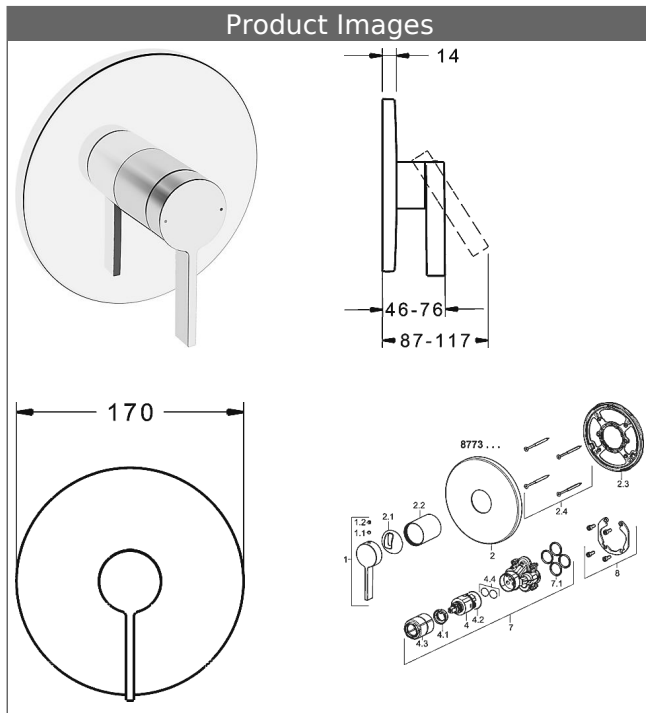

**HANSALOFT**  
**trim kit with function unit**  
**single-lever shower mixer**  
**suitable for HANSABLUEBOX concealed unit**  
 rosette without screws  
 function unit without diverter

**Description**

HANSALOFT  
 trim kit with function unit  
 single-lever shower mixer  
 suitable for HANSABLUEBOX concealed unit  
 rosette without screws  
 function unit without diverter

PA-IX 28815/IB  
 flow rate: 22 l/min, at 3 bar hydraulic pressure

- consisting of:
- fixing the functional unit with 4 screws
- noise insulation
- trim kit consisting of:
- operating lever (metal)
- sleeve and wall rosette
- round rosette, Ø 170 mm
- BLUECLOCK trim plate frame for an easy installation
- Orientation of the rosette possible after installation
- DVGW in preparation

**HANSA control cartridge classic 3.5**

Item No.: 59913075

Qty: 1

- (-) ceramic discs with integrated grease wells
- (-) adjustable hot water stop
- (-) volume restrictor indefinitely variable up to approx. 6 l/min