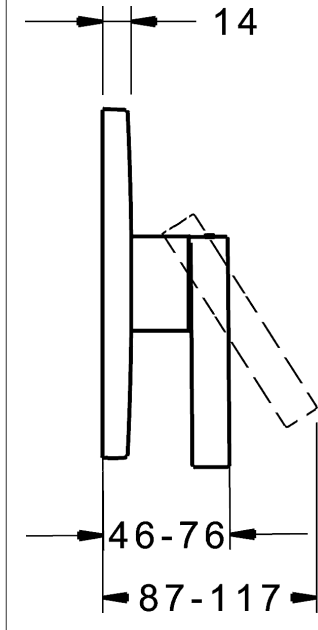

Product Drawing