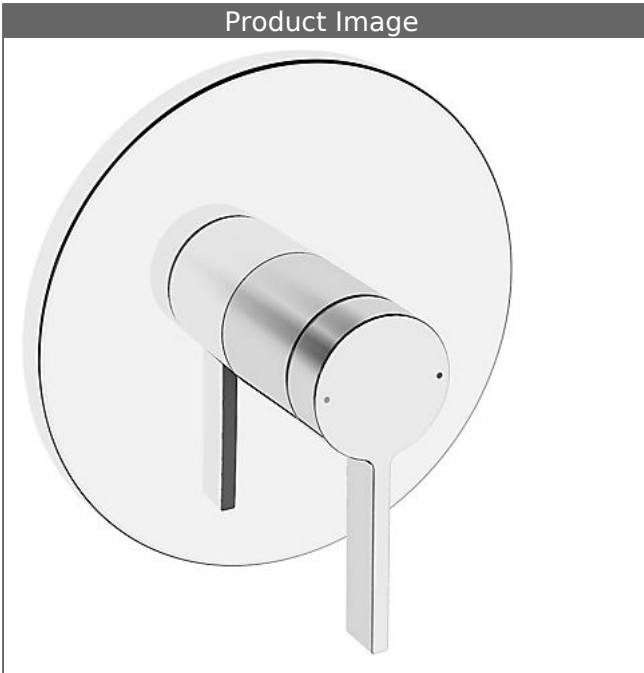

HANSALOFT
trim kit with function unit
single-lever shower mixer
suitable for HANSABLUEBOX concealed unit
 rosette without screws
 function unit without diverter

Description

HANSALOFT
 trim kit with function unit
 single-lever shower mixer
 suitable for HANSABLUEBOX concealed unit
 rosette without screws
 function unit without diverter

HANSA control cartridge classic 3.5

Item No.: 59913075

Qty: 1

- (-) ceramic discs with integrated grease wells
- (-) adjustable hot water stop
- (-) volume restrictor indefinitely variable up to approx. 6 l/min

Model	Item No.
chrome	87739003 

suitable for installation unit 8000/8001

Product Image

Product Drawing

Product Drawing

Product Drawing

Related Products

Image:	Description:	Model / Item No.:
	<p>HANSABUEBOX base unit concealed installation unit</p> <p>without shut-off valves</p>	<p>80000000</p>
	<p>HANSABUEBOX base unit concealed installation unit</p> <p>with shut-off valves</p>	<p>80010000</p>