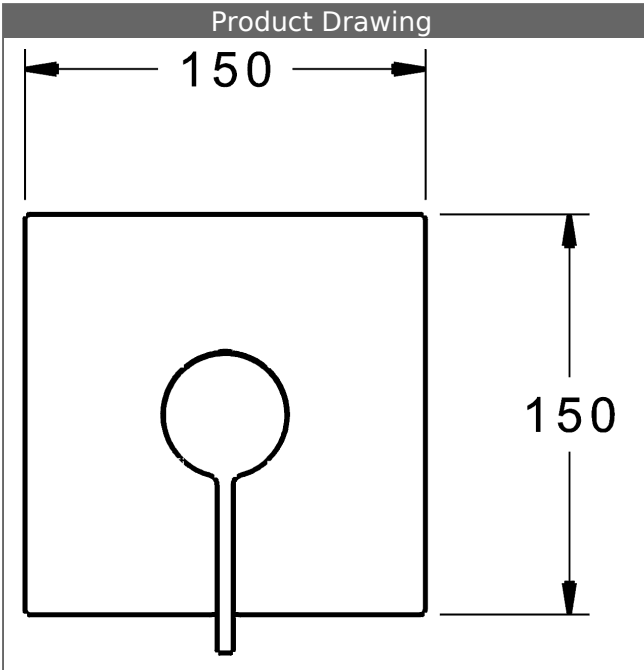

HANSALOFT  
 trim kit with function unit  
 single-lever shower mixer  
 suitable for HANSABLUEBOX concealed unit  
 rosette without screws  
 function unit without diverter

PA-IX 28815/IB  
 flow rate: 22 l/min, at 3 bar hydraulic pressure

**HANSA control cartridge classic 3.5**

Item No.: 59913075

Qty: 1

- (-) ceramic discs with integrated grease wells
- (-) adjustable hot water stop
- (-) volume restrictor indefinitely variable up to approx. 6 l/min

Product Drawing