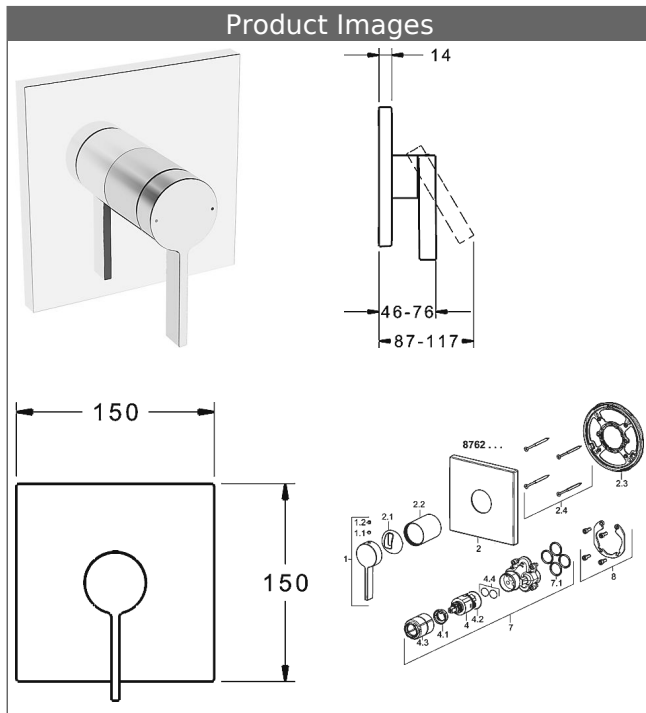

**HANSALOFT**  
**trim kit with function unit**  
**single-lever shower mixer**  
**suitable for HANSABLUEBOX concealed unit**  
 rosette without screws  
 function unit without diverter

**Description**

HANSALOFT  
 trim kit with function unit  
 single-lever shower mixer  
 suitable for HANSABLUEBOX concealed unit  
 rosette without screws  
 function unit without diverter

PA-IX 28815/IB  
 flow rate: 22 l/min, at 3 bar hydraulic pressure

- consisting of:
- fixing the functional unit with 4 screws
- noise insulation
- trim kit consisting of:
- operating lever (metal)
- sleeve and wall rosette
- squared rosette, 150x150mm
- BLUECLOCK trim plate frame for an easy installation
- Orientation of the rosette possible after installation
- DVGW in preparation

**HANSA control cartridge classic 3.5**

Item No.: 59913075

Qty: 1

- (-) ceramic discs with integrated grease wells
- (-) adjustable hot water stop
- (-) volume restrictor indefinitely variable up to approx. 6 l/min