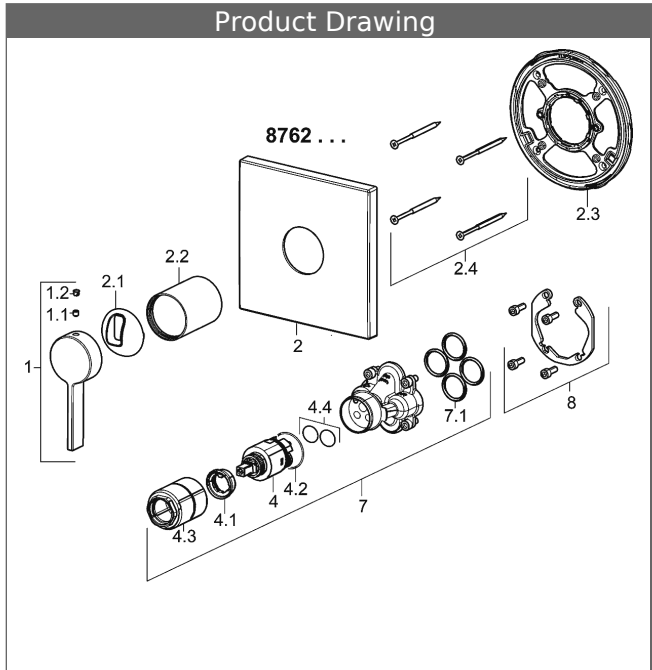

PA-IX 28815/IB
 flow rate: 22 l/min, at 3 bar hydraulic pressure

- consisting of:
- fixing the functional unit with 4 screws
- noise insulation
- trim kit consisting of:
- operating lever (metal)
- sleeve and wall rosette
- squared rosette, 150x150mm
- BLUECLICK trim plate frame for an easy installation
- Orientation of the rosette possible after installation

HANSA control cartridge classic 3.5

Item No.: 59913075

Qty: 1

- (-) ceramic discs with integrated grease wells
- (-) adjustable hot water stop
- (-) volume restrictor indefinitely variable up to approx. 6 l/min

Model	Item No.	
chrome	87629003	

suitable for installation unit 8000/8001

Product Image

Product Drawing

Product Drawing

Product Drawing

Related Products

Image:	Description:	Model / Item No.:
	<p>HANSABUEBOX base unit concealed installation unit</p> <p>without shut-off valves</p>	<p>80000000</p>
	<p>HANSABUEBOX base unit concealed installation unit</p> <p>with shut-off valves</p>	<p>80010000</p>