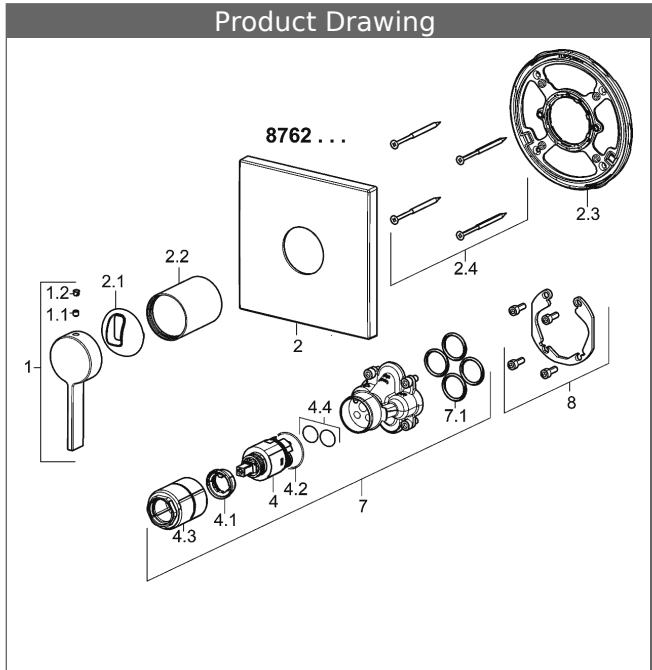

HANSALOFT  
 trim kit with function unit  
 single-lever shower mixer  
 suitable for HANSABLUEBOX concealed unit  
 rosette without screws  
 function unit without diverter

PA-IX 28815/IB  
 flow rate: 22 l/min, at 3 bar hydraulic pressure

**HANSA control cartridge classic 3.5**

Item No.: 59913075

Qty: 1

- (-) ceramic discs with integrated grease wells
- (-) adjustable hot water stop
- (-) volume restrictor indefinitely variable up to approx. 6 l/min

**Model**

**Item No.**

chrome

87629003

suitable for installation unit 8000/8001

Product Image

Product Drawing

Product Drawing

Product Drawing