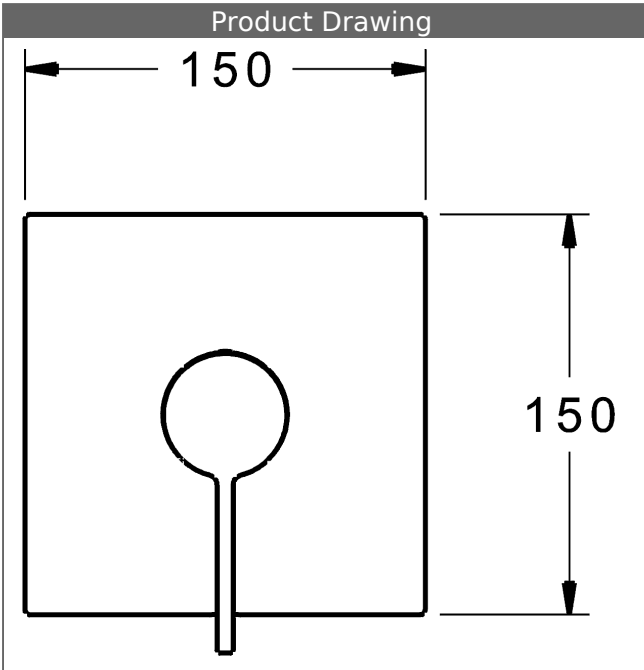

PA-IX 28815/IB
 flow rate: 22 l/min, at 3 bar hydraulic pressure

- consisting of:
- fixing the functional unit with 4 screws
- noise insulation
- trim kit consisting of:
- operating lever (metal)
- sleeve and wall rosette
- squared rosette, 150x150mm
- BLUECLICK trim plate frame for an easy installation
- Orientation of the rosette possible after installation

HANSA control cartridge classic 3.5

Item No.: 59913075

Qty: 1

- (-) ceramic discs with integrated grease wells
- (-) adjustable hot water stop
- (-) volume restrictor indefinitely variable up to approx. 6 l/min

Model

Item No.

chrome

87629003

suitable for installation unit 8000/8001

Product Image

Product Drawing

Product Drawing