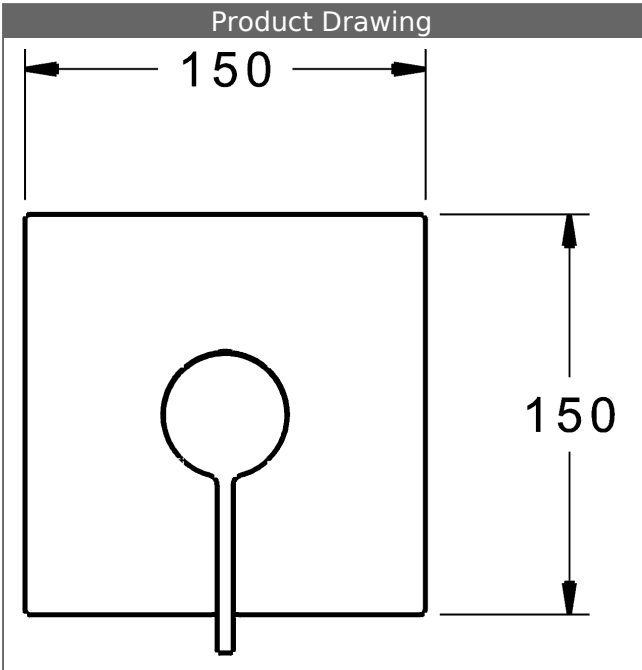

HANSALOFT  
 trim kit with function unit  
 single-lever shower mixer  
 suitable for HANSABLUEBOX concealed unit  
 rosette without screws  
 function unit without diverter

PA-IX 28815/IB  
 flow rate: 22 l/min, at 3 bar hydraulic pressure

**HANSA control cartridge classic 3.5**

Item No.: 59913075

Qty: 1

- (-) ceramic discs with integrated grease wells
- (-) adjustable hot water stop
- (-) volume restrictor indefinitely variable up to approx. 6 l/min

Product Drawing