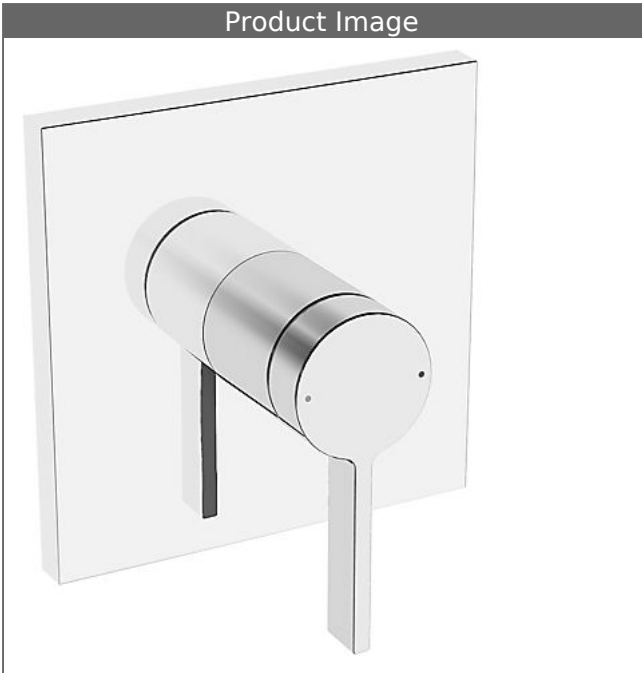

Product Drawing

Product Image