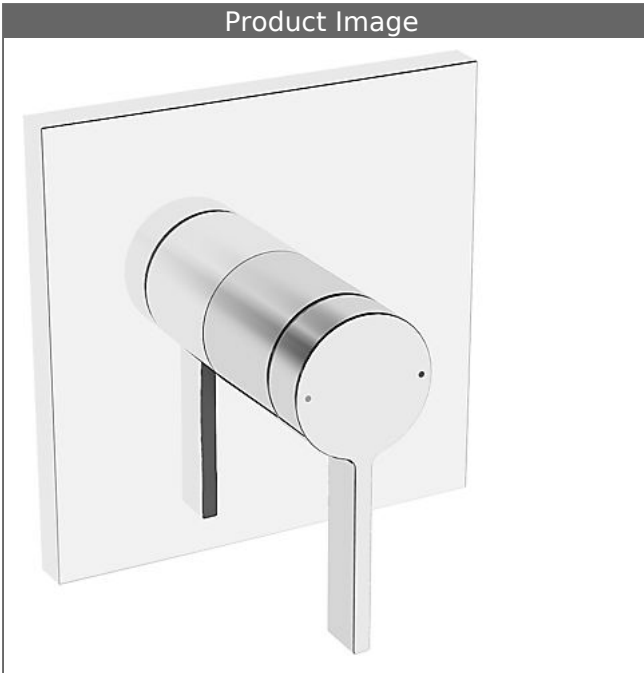

Product Drawing

Product Image