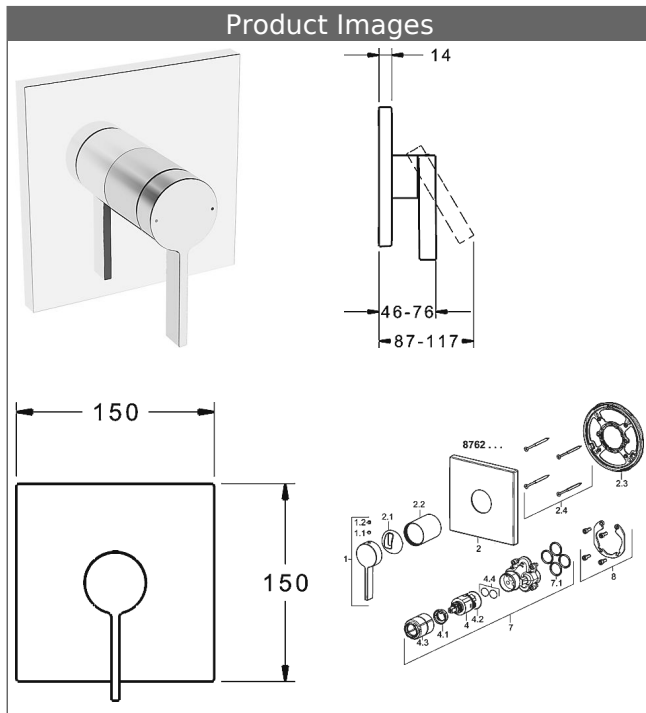

HANSALOFT
trim kit with function unit
single-lever shower mixer
suitable for HANSABLUEBOX concealed unit
 rosette without screws
 function unit without diverter

Description

HANSALOFT
 trim kit with function unit
 single-lever shower mixer
 suitable for HANSABLUEBOX concealed unit
 rosette without screws
 function unit without diverter

PA-IX 28815/IB
 flow rate: 22 l/min, at 3 bar hydraulic pressure

- consisting of:
- fixing the functional unit with 4 screws
- noise insulation
- trim kit consisting of:
- operating lever (metal)
- sleeve and wall rosette
- squared rosette, 150x150mm
- BLUECLOCK trim plate frame for an easy installation
- Orientation of the rosette possible after installation
- DVGW in preparation

HANSA control cartridge classic 3.5

Item No.: 59913075

Qty: 1

- (-) ceramic discs with integrated grease wells
- (-) adjustable hot water stop
- (-) volume restrictor indefinitely variable up to approx. 6 l/min