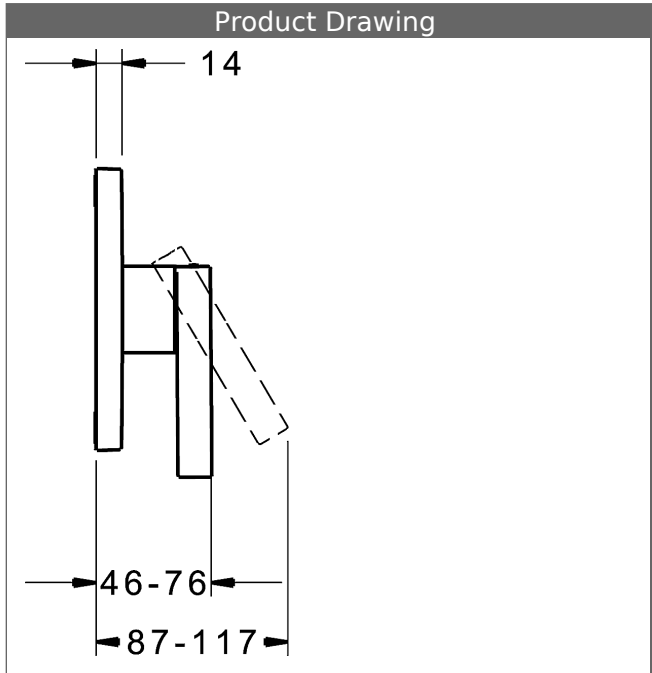

PA-IX 28815/IB
 flow rate: 22 l/min, at 3 bar hydraulic pressure

- consisting of:
- fixing the functional unit with 4 screws
- noise insulation
- trim kit consisting of:
- operating lever (metal)
- sleeve and wall rosette
- squared rosette, 150x150mm
- BLUECLICK trim plate frame for an easy installation
- Orientation of the rosette possible after installation

HANSA control cartridge classic 3.5

Item No.: 59913075

Qty: 1

- (-) ceramic discs with integrated grease wells
- (-) adjustable hot water stop
- (-) volume restrictor indefinitely variable up to approx. 6 l/min

Model	Item No.	
chrome	87629003	

suitable for installation unit 8000/8001

Product Image

Product Drawing

Product Drawing

Product Drawing

Related Products

Image:	Description:	Model / Item No.:
	<p>HANSABUEBOX base unit concealed installation unit</p> <p>without shut-off valves</p>	<p>80000000</p>
	<p>HANSABUEBOX base unit concealed installation unit</p> <p>with shut-off valves</p>	<p>80010000</p>