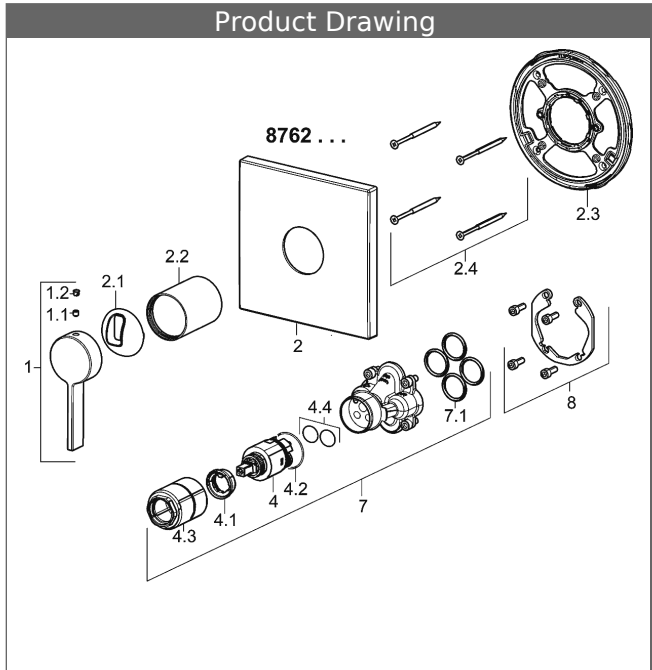

PA-IX 28815/IB
 flow rate: 22 l/min, at 3 bar hydraulic pressure

- consisting of:
- fixing the functional unit with 4 screws
- noise insulation
- trim kit consisting of:
- operating lever (metal)
- sleeve and wall rosette
- squared rosette, 150x150mm
- BLUECLICK trim plate frame for an easy installation
- Orientation of the rosette possible after installation

HANSA control cartridge classic 3.5

Item No.: 59913075

Qty: 1

- (-) ceramic discs with integrated grease wells
- (-) adjustable hot water stop
- (-) volume restrictor indefinitely variable up to approx. 6 l/min

Model

Item No.

chrome

87629003

suitable for installation unit 8000/8001

Product Image

Product Drawing

Product Drawing

Product Drawing

Related Products

Image:	Description:	Model / Item No.:
	<p>HANSABUEBOX base unit concealed installation unit</p> <p>without shut-off valves</p>	<p>80000000</p>
	<p>HANSABUEBOX base unit concealed installation unit</p> <p>with shut-off valves</p>	<p>80010000</p>