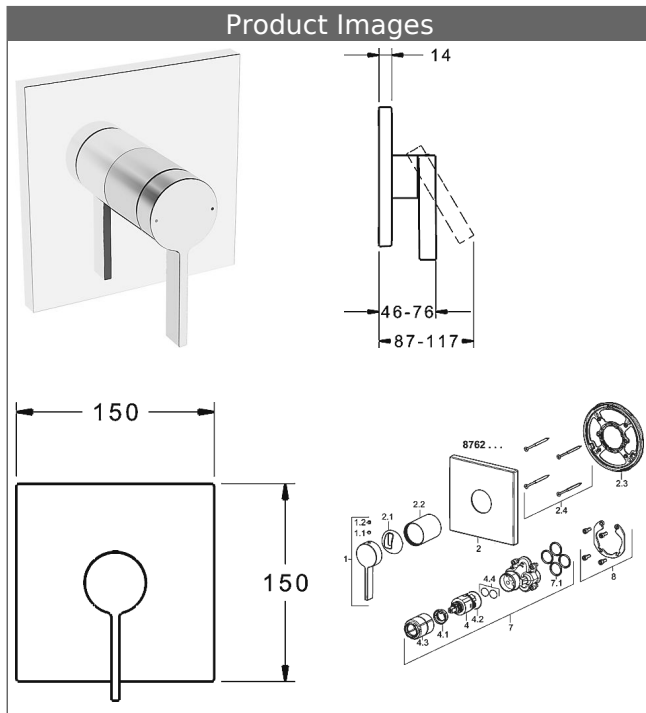

HANSALOFT
trim kit with function unit
single-lever shower mixer
suitable for HANSABLUEBOX concealed unit
 rosette without screws
 function unit without diverter

Description

HANSALOFT
 trim kit with function unit
 single-lever shower mixer
 suitable for HANSABLUEBOX concealed unit
 rosette without screws
 function unit without diverter

PA-IX 28815/IB
 flow rate: 22 l/min, at 3 bar hydraulic pressure

- consisting of:
- fixing the functional unit with 4 screws
- noise insulation
- trim kit consisting of:
- operating lever (metal)
- sleeve and wall rosette
- squared rosette, 150x150mm
- BLUECLICK trim plate frame for an easy installation
- Orientation of the rosette possible after installation

HANSA control cartridge classic 3.5

Item No.: 59913075

Qty: 1

- (-) ceramic discs with integrated grease wells
- (-) adjustable hot water stop
- (-) volume restrictor indefinitely variable up to approx. 6 l/min