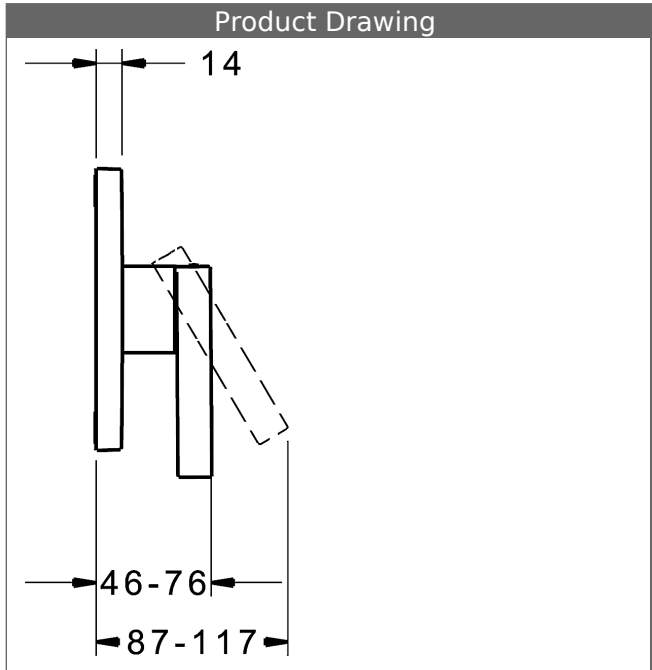

PA-IX 28815/IB
 flow rate: 22 l/min, at 3 bar hydraulic pressure

- consisting of:
- fixing the functional unit with 4 screws
- noise insulation
- trim kit consisting of:
- operating lever (metal)
- sleeve and wall rosette
- squared rosette, 150x150mm
- BLUECLOCK trim plate frame for an easy installation
- Orientation of the rosette possible after installation
- DVGW in preparation

HANSA control cartridge classic 3.5

Item No.: 59913075

Qty: 1

- (-) ceramic discs with integrated grease wells
- (-) adjustable hot water stop
- (-) volume restrictor indefinitely variable up to approx. 6 l/min

Model	Item No.	
chrome	87629003	
suitable for installation unit 8000/8001		

Product Image

Product Drawing

Product Drawing

Product Drawing

Related Products

Image:	Description:	Model / Item No.:
	<p>HANSABUEBOX base unit concealed installation unit</p> <p>without shut-off valves</p>	<p>80000000</p>
	<p>HANSABUEBOX base unit concealed installation unit with shut-off valves</p> <p>with shut-off valves</p>	<p>80010000</p>