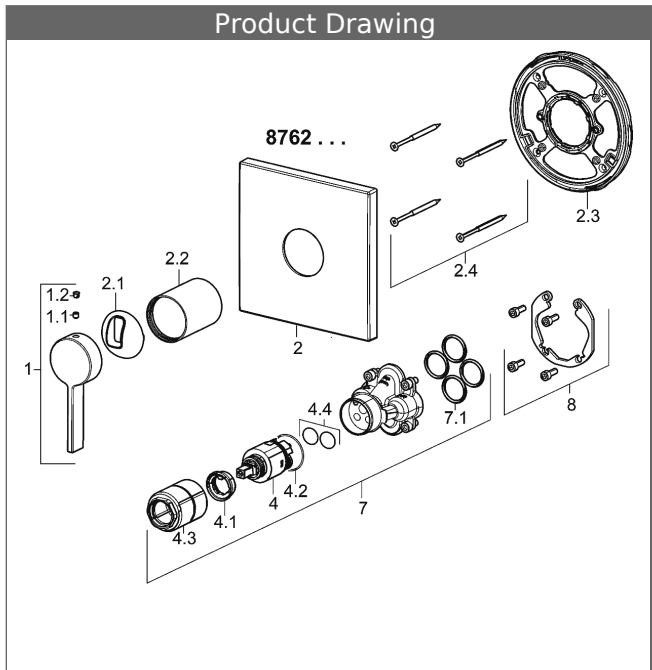

PA-IX 28815/IB
 flow rate: 22 l/min, at 3 bar hydraulic pressure

- consisting of:
- fixing the functional unit with 4 screws
- noise insulation
- trim kit consisting of:
- operating lever (metal)
- sleeve and wall rosette
- squared rosette, 150x150mm
- BLUECLOCK trim plate frame for an easy installation
- Orientation of the rosette possible after installation
- DVGW in preparation

HANSA control cartridge classic 3.5

Item No.: 59913075

Qty: 1

- (-) ceramic discs with integrated grease wells
- (-) adjustable hot water stop
- (-) volume restrictor indefinitely variable up to approx. 6 l/min

Model	Item No.	
chrome	87629003	
suitable for installation unit 8000/8001		

Product Image

Product Drawing

Product Drawing

Product Drawing

Related Products

Image:	Description:	Model / Item No.:
	<p>HANSABUEBOX base unit concealed installation unit</p> <p>without shut-off valves</p>	<p>80000000</p>
	<p>HANSABUEBOX base unit concealed installation unit with shut-off valves</p> <p>with shut-off valves</p>	<p>80010000</p>