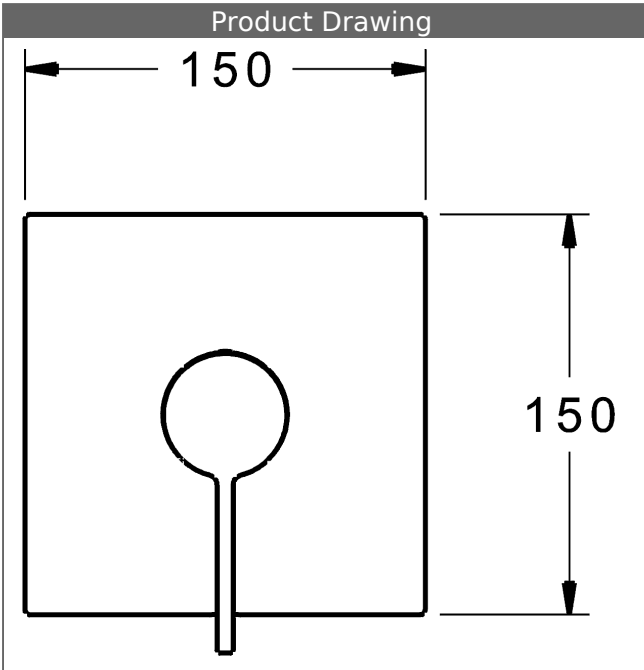

PA-IX 28815/IB
 flow rate: 22 l/min, at 3 bar hydraulic pressure

- consisting of:
- fixing the functional unit with 4 screws
- noise insulation
- trim kit consisting of:
- operating lever (metal)
- sleeve and wall rosette
- squared rosette, 150x150mm
- BLUECLICK trim plate frame for an easy installation
- Orientation of the rosette possible after installation

HANSA control cartridge classic 3.5

Item No.: 59913075

Qty: 1

- (-) ceramic discs with integrated grease wells
- (-) adjustable hot water stop
- (-) volume restrictor indefinitely variable up to approx. 6 l/min

Model	Item No.	
chrome	87629003	

suitable for installation unit 8000/8001

Product Image

Product Drawing

Product Drawing

Product Drawing

Related Products

Image:	Description:	Model / Item No.:
	<p>HANSABUEBOX base unit concealed installation unit</p> <p>without shut-off valves</p>	<p>80000000</p>
	<p>HANSABUEBOX base unit concealed installation unit</p> <p>with shut-off valves</p>	<p>80010000</p>