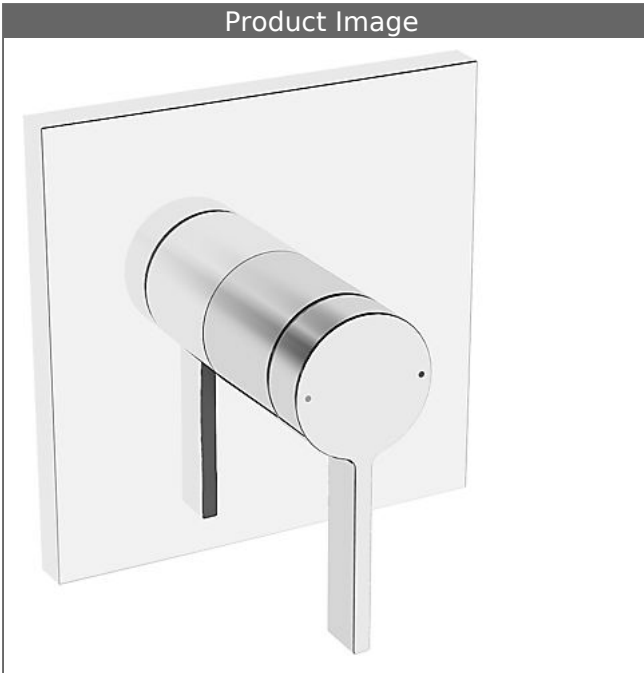

HANSALOFT
trim kit with function unit
single-lever shower mixer
suitable for HANSABLUEBOX concealed unit
 rosette without screws
 function unit without diverter

Description

HANSALOFT
 trim kit with function unit
 single-lever shower mixer
 suitable for HANSABLUEBOX concealed unit
 rosette without screws
 function unit without diverter

HANSA control cartridge classic 3.5

Item No.: 59913075

Qty: 1

- (-) ceramic discs with integrated grease wells
- (-) adjustable hot water stop
- (-) volume restrictor indefinitely variable up to approx. 6 l/min

Model	Item No.	
chrome	87629003	

suitable for installation unit 8000/8001

Product Image

Product Drawing

Product Drawing

Product Drawing

Related Products

Image:	Description:	Model / Item No.:
	<p>HANSABUEBOX base unit concealed installation unit</p> <p>without shut-off valves</p>	<p>80000000</p>
	<p>HANSABUEBOX base unit concealed installation unit</p> <p>with shut-off valves</p>	<p>80010000</p>