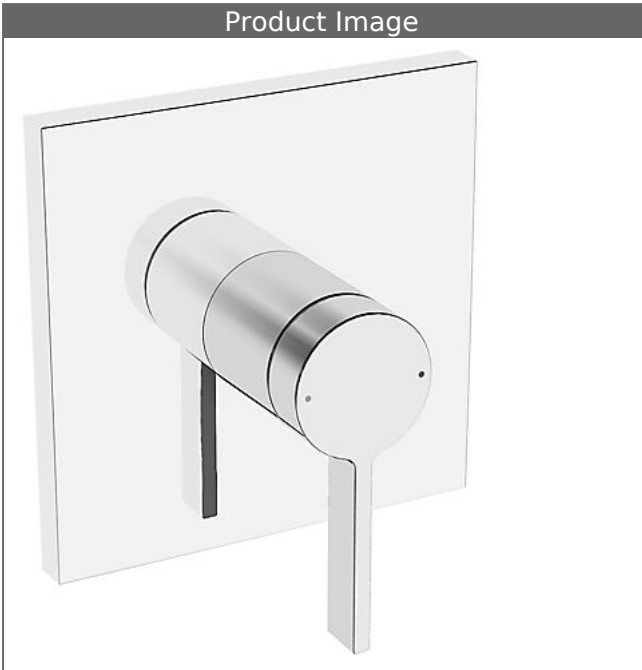

HANSALOFT
trim kit with function unit
single-lever shower mixer
suitable for HANSABLUEBOX concealed unit
 rosette without screws
 function unit without diverter

Description

HANSALOFT
 trim kit with function unit
 single-lever shower mixer
 suitable for HANSABLUEBOX concealed unit
 rosette without screws
 function unit without diverter

HANSA control cartridge classic 3.5

Item No.: 59913075

Qty: 1

- (-) ceramic discs with integrated grease wells
- (-) adjustable hot water stop
- (-) volume restrictor indefinitely variable up to approx. 6 l/min

Model	Item No.	
chrome	87629003	
suitable for installation unit 8000/8001		

Product Image

Product Drawing

Product Drawing

Product Drawing

Related Products

Image:	Description:	Model / Item No.:
	<p>HANSABUEBOX base unit concealed installation unit</p> <p>without shut-off valves</p>	<p>80000000</p>
	<p>HANSABUEBOX base unit concealed installation unit with shut-off valves</p> <p>with shut-off valves</p>	<p>80010000</p>