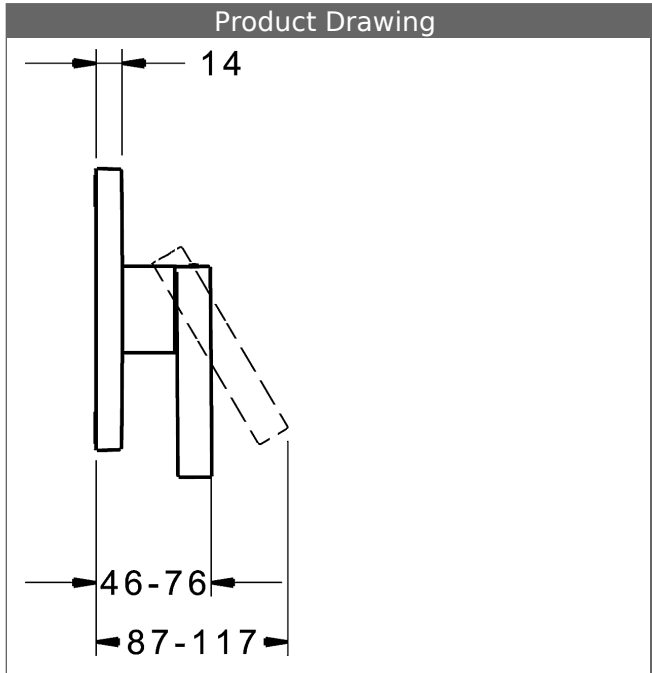

Product Drawing

Product Drawing