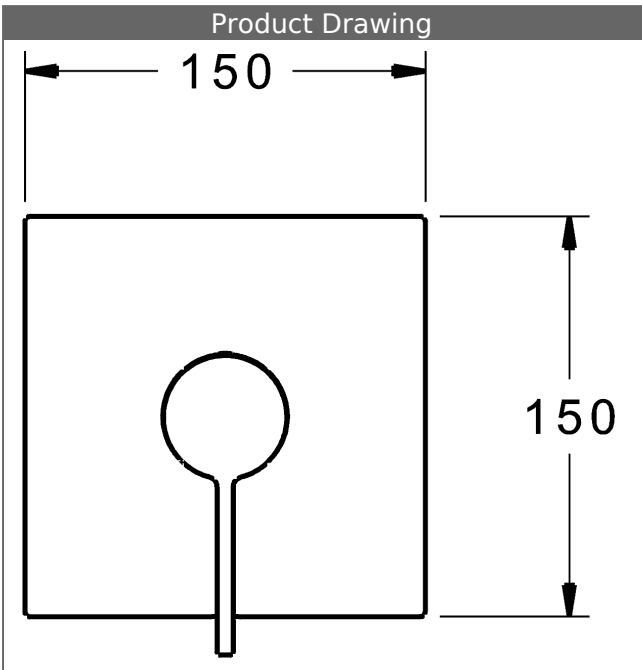

PA-IX 28815/IB
 flow rate: 22 l/min, at 3 bar hydraulic pressure

- consisting of:
- fixing the functional unit with 4 screws
- noise insulation
- trim kit consisting of:
- operating lever (metal)
- sleeve and wall rosette
- squared rosette, 150x150mm
- BLUECLOCK trim plate frame for an easy installation
- Orientation of the rosette possible after installation
- DVGW in preparation

HANSA control cartridge classic 3.5

Item No.: 59913075

Qty: 1

- (-) ceramic discs with integrated grease wells
- (-) adjustable hot water stop
- (-) volume restrictor indefinitely variable up to approx. 6 l/min

Model	Item No.	
chrome	87629003	
suitable for installation unit 8000/8001		

Product Image

Product Drawing

Product Drawing

Product Drawing

Related Products

Image:	Description:	Model / Item No.:
	<p>HANSABUEBOX base unit concealed installation unit</p> <p>without shut-off valves</p>	<p>80000000</p>
	<p>HANSABUEBOX base unit concealed installation unit with shut-off valves</p> <p>with shut-off valves</p>	<p>80010000</p>