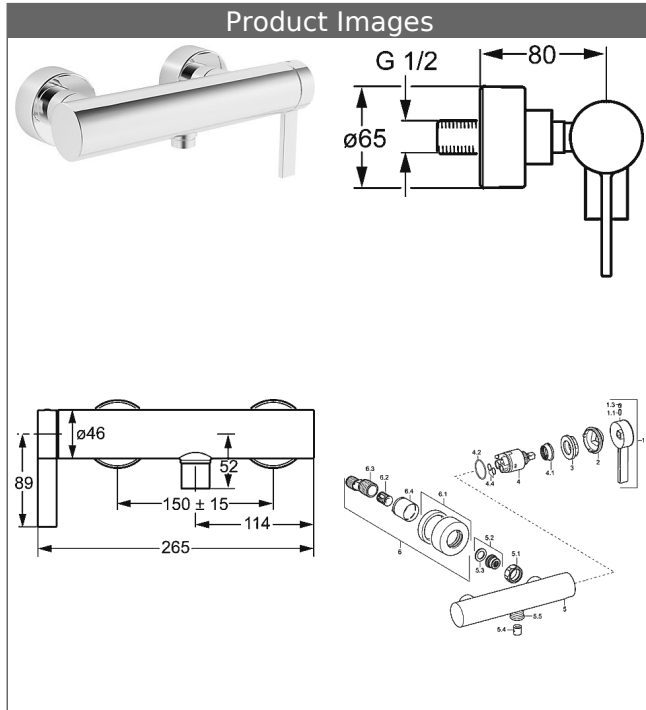

HANSALOFT
single-lever shower mixer, DN 15 (G 1/2)
 for wall-mounting

Description

HANSALOFT
 single-lever shower mixer, DN 15 (G 1/2)
 for wall-mounting

P-IX submitted
 flow rate: 18 l/min, at 3 bar hydraulic pressure

- body: DR brass (MS 63)
- operating lever (metal)
- downward outlet G 1/2
- hidden eccentric connections
- protected against back-flow in domestic use (according to DIN EN 1717)

HANSA control cartridge classic 3.5

Item No.: 59913075

Qty: 1

- (-) ceramic discs with integrated grease wells
- (-) adjustable hot water stop
- (-) volume restrictor indefinitely variable up to approx. 6 l/min

HANSA control cartridge classic 3.5

Item No.: 59913075

Qty: 1

- (-) ceramic discs with integrated grease wells
- (-) adjustable hot water stop
- (-) volume restrictor indefinitely variable up to approx. 6 l/min

Model	Item No.	
chrome	57710173	