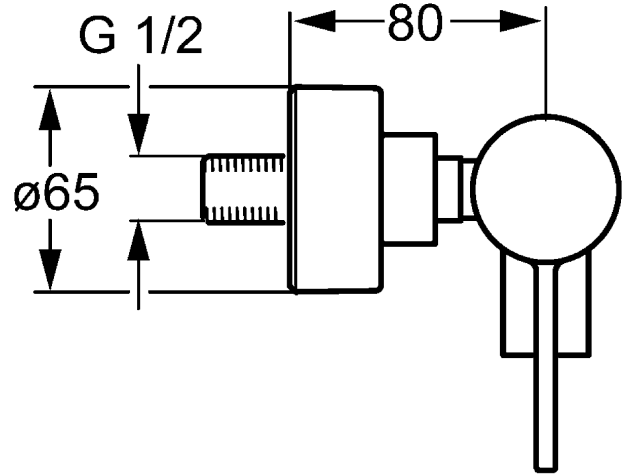

Product Drawing