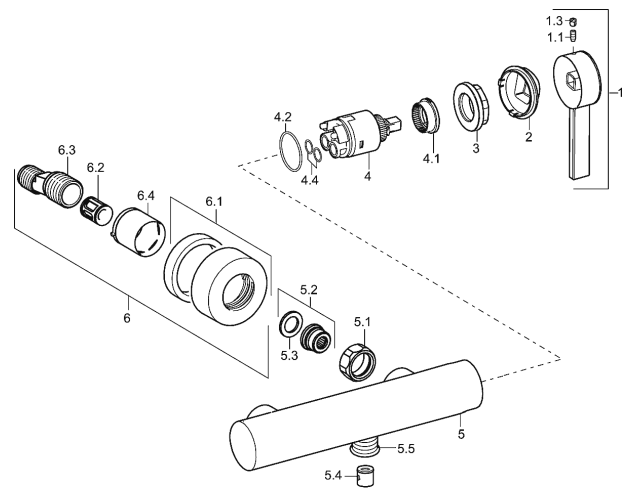

- body: DR brass (MS 63)
- operating lever (metal)
- downward outlet G 1/2
- hidden eccentric connections
- protected against back-flow in domestic use (according to DIN EN 1717)

**HANSA control cartridge classic 3.5**

Item No.: 59913075

Qty: 1

- (-) ceramic discs with integrated grease wells
- (-) adjustable hot water stop
- (-) volume restrictor indefinitely variable up to approx. 6 l/min

Model	Item No.	
chrome	57710173	

Product Image

Product Drawing

Product Drawing

Product Drawing

### Related Products

<b>Image:</b>	<b>Description:</b>	<b>Model / Item No.:</b>
	<b>HANSAACTIVEJET Style wall bar set 970 mm</b>	chrome 84370230