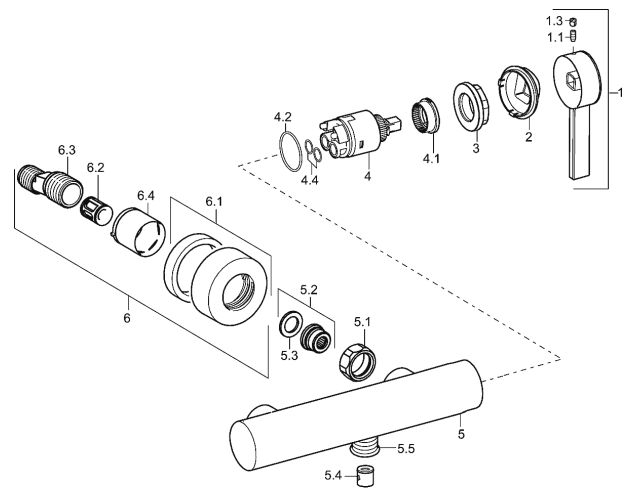

- body: DR brass (MS 63)
- operating lever (metal)
- downward outlet G 1/2
- hidden eccentric connections
- protected against back-flow in domestic use (according to DIN EN 1717)

HANSA control cartridge classic 3.5

Item No.: 59913075

Qty: 1

- (-) ceramic discs with integrated grease wells
- (-) adjustable hot water stop
- (-) volume restrictor indefinitely variable up to approx. 6 l/min

HANSA control cartridge classic 3.5

Item No.: 59913075

Qty: 1

- (-) ceramic discs with integrated grease wells
- (-) adjustable hot water stop
- (-) volume restrictor indefinitely variable up to approx. 6 l/min

Model	Item No.	
chrome	57710173	

Product Image

Product Drawing

Product Drawing

Product Drawing

Related Products

Image:	Description:	Model / Item No.:
	HANSAACTIVEJET Style wall bar set 970 mm	chrome 84370230