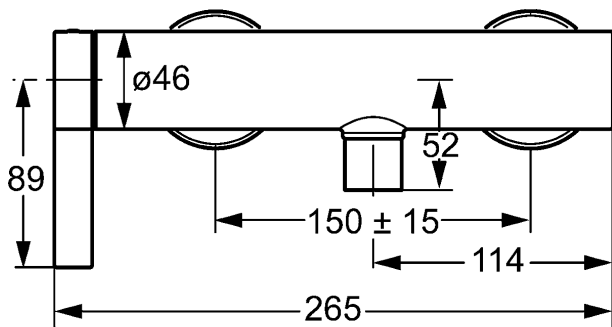

HANSALOFT
single-lever shower mixer, DN 15 (G 1/2)
 for wall-mounting

Description

HANSALOFT
 single-lever shower mixer, DN 15 (G 1/2)
 for wall-mounting

P-IX submitted
 flow rate: 18 l/min, at 3 bar hydraulic pressure

Item No.: 59913075

Qty: 1

- (-) ceramic discs with integrated grease wells
- (-) adjustable hot water stop
- (-) volume restrictor indefinitely variable up to approx. 6 l/min

HANSA control cartridge classic 3.5

Item No.: 59913075

Qty: 1

- (-) ceramic discs with integrated grease wells
- (-) adjustable hot water stop
- (-) volume restrictor indefinitely variable up to approx. 6 l/min

Model	Item No.	
chrome	57710173	

Product Image

Product Drawing

Product Drawing

Product Drawing

Related Products

Image:	Description:	Model / Item No.:
	HANSAACTIVEJET Style wall bar set 970 mm	chrome 84370230