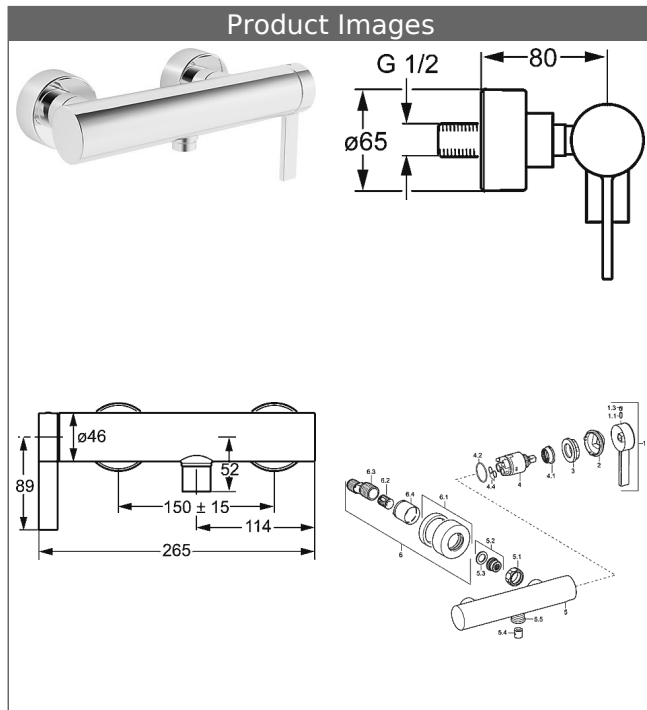

**HANSALOFT**  
**single-lever shower mixer, DN 15 (G 1/2)**  
 for wall-mounting

**Description**

HANSALOFT  
 single-lever shower mixer, DN 15 (G 1/2)  
 for wall-mounting

P-IX submitted  
 flow rate: 18 l/min, at 3 bar hydraulic pressure

- body: DR brass (MS 63)
- operating lever (metal)
- downward outlet G 1/2
- hidden eccentric connections
- protected against back-flow in domestic use (according to DIN EN 1717)

**HANSA control cartridge classic 3.5**

Item No.: 59913075

Qty: 1

- (-) ceramic discs with integrated grease wells
- (-) adjustable hot water stop
- (-) volume restrictor indefinitely variable up to approx. 6 l/min

**HANSA control cartridge classic 3.5**

Item No.: 59913075

Qty: 1

- (-) ceramic discs with integrated grease wells
- (-) adjustable hot water stop
- (-) volume restrictor indefinitely variable up to approx. 6 l/min

Model	Item No.	
chrome	57710173	