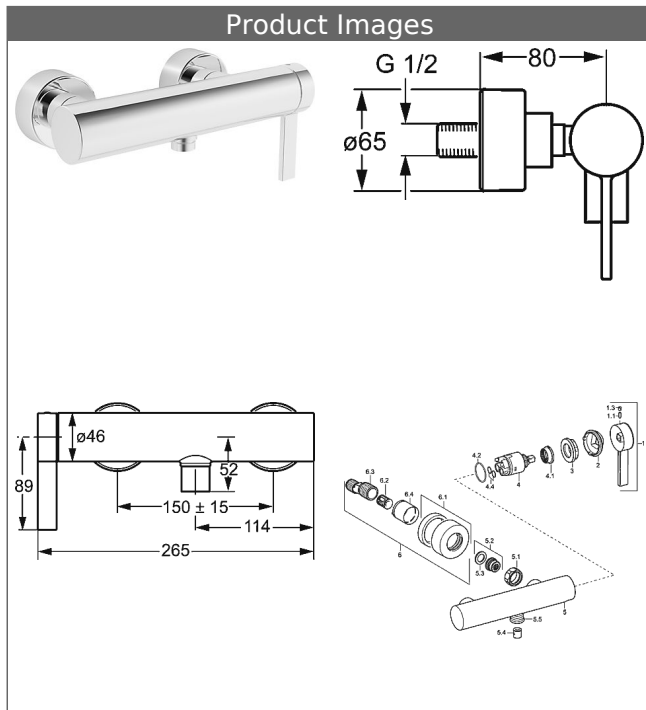

HANSALOFT
single-lever shower mixer, DN 15 (G 1/2)
 for wall-mounting

Description

HANSALOFT
 single-lever shower mixer, DN 15 (G 1/2)
 for wall-mounting

P-IX submitted
 flow rate: 18 l/min, at 3 bar hydraulic pressure

- body: DR brass (MS 63)
- operating lever (metal)
- downward outlet G 1/2
- hidden eccentric connections
- protected against back-flow in domestic use (according to DIN EN 1717)

HANSA control cartridge classic 3.5

Item No.: 59913075

Qty: 1

- (-) ceramic discs with integrated grease wells
- (-) adjustable hot water stop
- (-) volume restrictor indefinitely variable up to approx. 6 l/min

HANSA control cartridge classic 3.5

Item No.: 59913075

Qty: 1

- (-) ceramic discs with integrated grease wells
- (-) adjustable hot water stop
- (-) volume restrictor indefinitely variable up to approx. 6 l/min

Model	Item No.	
chrome	57710173	