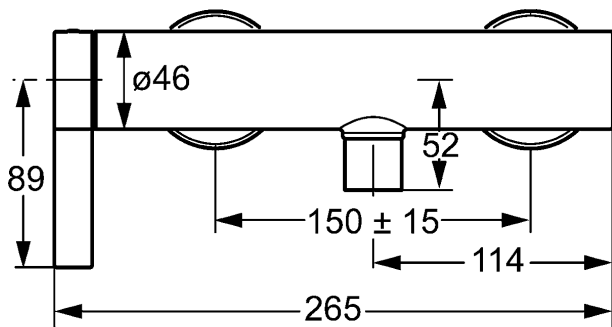

Product Drawing