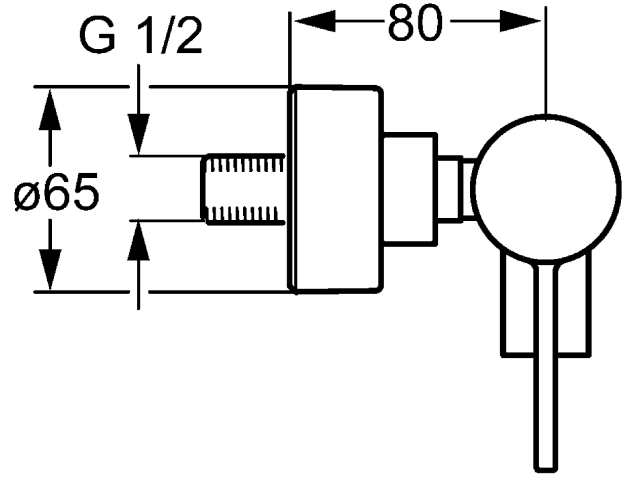

Product Drawing