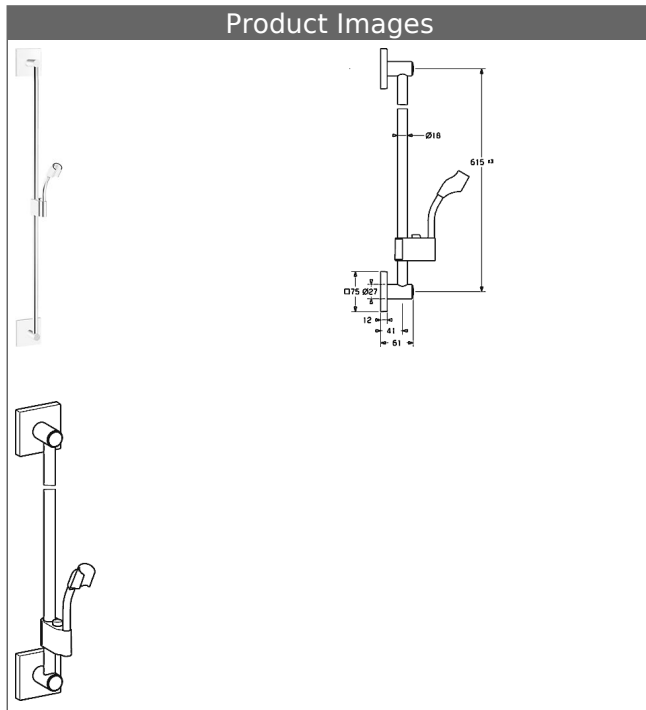

HANSA
solid-metal wall bar
wall bar 600 mm
 also compatible with HANSAMATRIX

Description	
HANSA solid-metal wall bar wall bar 600 mm also compatible with HANSAMATRIX	
<ul style="list-style-type: none"> • consisting of: • wall bar 600 mm, Ø 18 mm • (-) can be shortened • height adjustment: push button control • slide: adjustable • shower bracket: adjustable • fastening set 	
Model	Item No.
chrome	44400100 
	

Product Image

Product Drawing

Product Drawing

Related Products

Image:	Description:	Model / Item No.:
---------------	---------------------	--------------------------