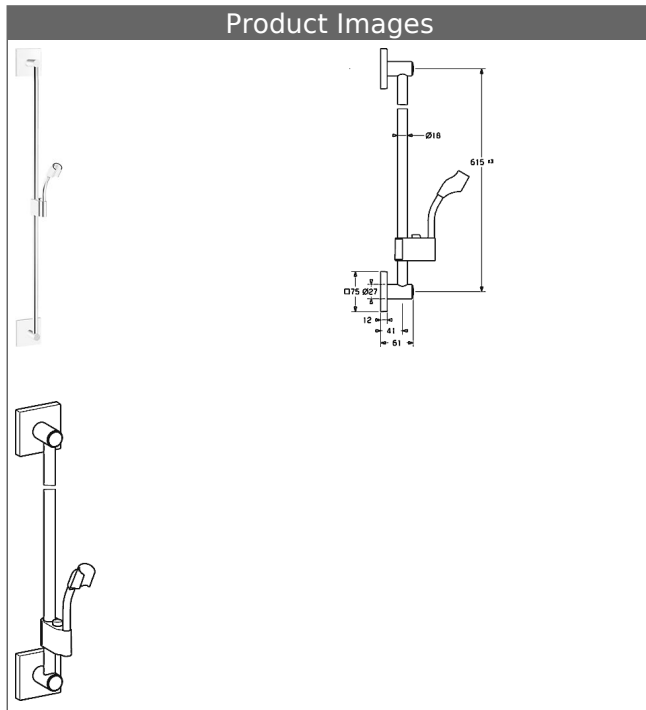

HANSA
solid-metal wall bar
wall bar 600 mm
 also compatible with HANSAMATRIX

Description

HANSA
 solid-metal wall bar
 wall bar 600 mm
 also compatible with HANSAMATRIX

- consisting of:
- wall bar 600 mm, Ø 18 mm
- (-) can be shortened
- height adjustment: push button control
- slide: adjustable
- shower bracket: adjustable
- fastening set

Model	Item No.	
chrome	44400100	

estimated availability until 31.03.2017

Product Image

Product Drawing

Product Drawing

Related Products

Image:	Description:	Model / Item No.:
---------------	---------------------	--------------------------