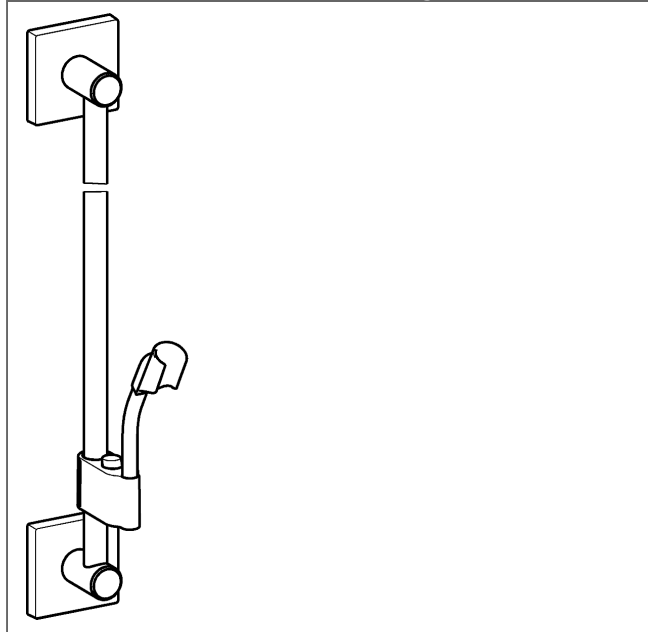

HANSA
solid-metal wall bar
wall bar 600 mm
 also compatible with HANSAMATRIX

Description	
<p>HANSA solid-metal wall bar wall bar 600 mm also compatible with HANSAMATRIX</p> <ul style="list-style-type: none"> • consisting of: • wall bar 600 mm, Ø 18 mm • (-) can be shortened • height adjustment: push button control • slide: adjustable • shower bracket: adjustable • fastening set 	
Model	Item No.
chrome	44400100 
	

Product Image

Product Drawing

Product Drawing

Related Products

Image:	Description:	Model / Item No.:
---------------	---------------------	--------------------------