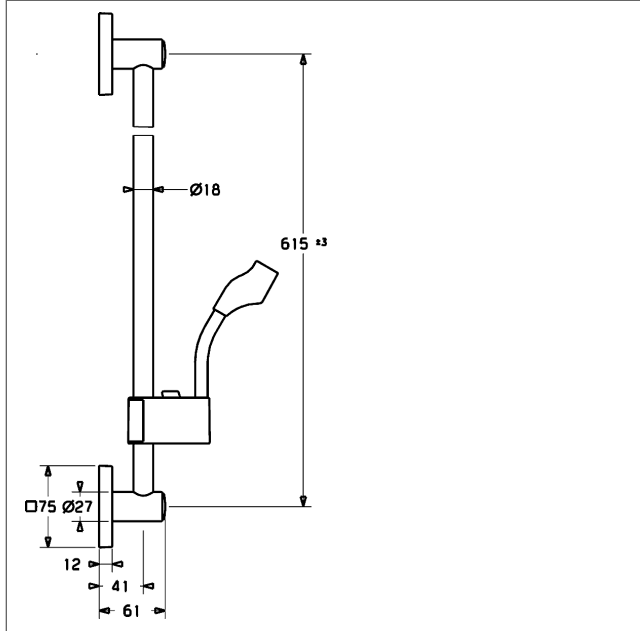

HANSA
solid-metal wall bar
wall bar 600 mm
 also compatible with HANSAMATRIX

Description	
HANSA solid-metal wall bar wall bar 600 mm also compatible with HANSAMATRIX	
<ul style="list-style-type: none"> • consisting of: • wall bar 600 mm, Ø 18 mm • (-) can be shortened • height adjustment: push button control • slide: adjustable • shower bracket: adjustable • fastening set 	
Model	Item No.
chrome	44400100 
	

Product Image

Product Drawing

Product Drawing

Related Products

Image:	Description:	Model / Item No.:
---------------	---------------------	--------------------------