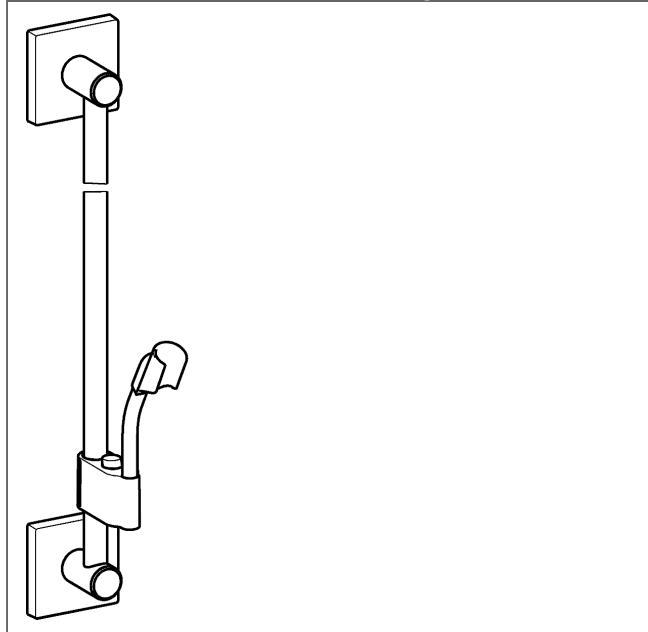

Product Drawing