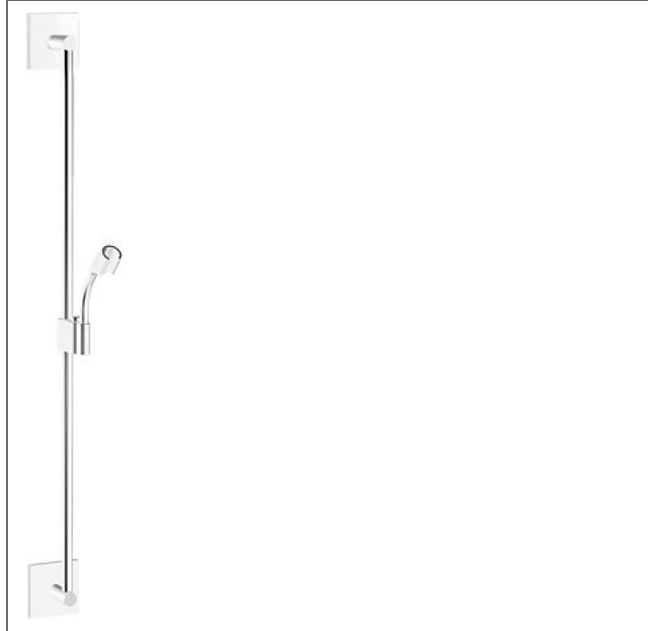

HANSA
solid-metal wall bar
wall bar 600 mm
 also compatible with HANSAMATRIX

Description	
HANSA solid-metal wall bar wall bar 600 mm also compatible with HANSAMATRIX	
<ul style="list-style-type: none"> • consisting of: • wall bar 600 mm, Ø 18 mm • (-) can be shortened • height adjustment: push button control • slide: adjustable • shower bracket: adjustable • fastening set 	
Model	Item No.
chrome	44400100 
estimated availability until 30.06.2018 	

Product Image

Product Drawing

Product Drawing

Related Products

Image:	Description:	Model / Item No.:
---------------	---------------------	--------------------------