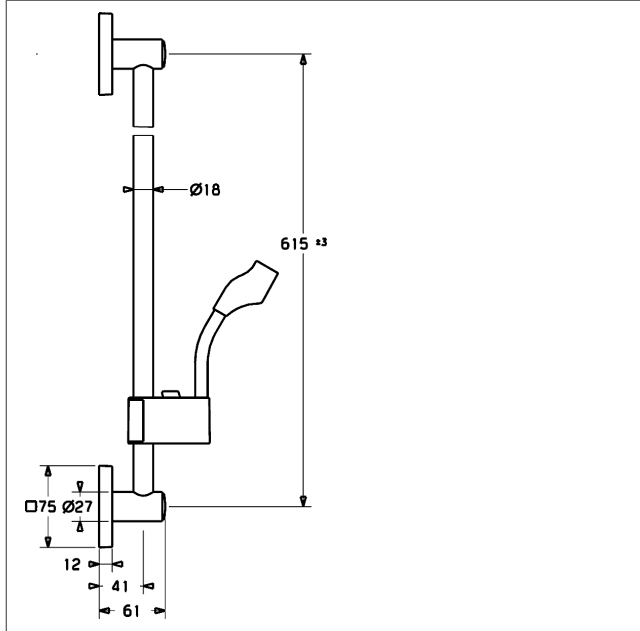

HANSA
solid-metal wall bar
wall bar 600 mm
 also compatible with HANSAMATRIX

Description	
<p>HANSA solid-metal wall bar wall bar 600 mm also compatible with HANSAMATRIX</p> <ul style="list-style-type: none"> • consisting of: • wall bar 600 mm, Ø 18 mm • (-) can be shortened • height adjustment: push button control • slide: adjustable • shower bracket: adjustable • fastening set 	
Model	Item No.
chrome	44400100 
	

Product Image

Product Drawing

Product Drawing

Related Products

Image:	Description:	Model / Item No.:
---------------	---------------------	--------------------------