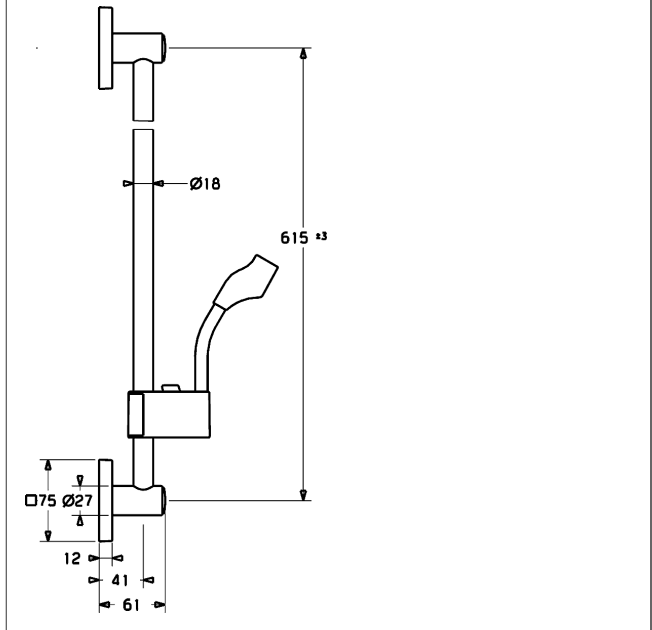

HANSA
solid-metal wall bar
wall bar 600 mm
 also compatible with HANSAMATRIX

Description	
<p>HANSA solid-metal wall bar wall bar 600 mm also compatible with HANSAMATRIX</p> <ul style="list-style-type: none"> • consisting of: • wall bar 600 mm, Ø 18 mm • (-) can be shortened • height adjustment: push button control • slide: adjustable • shower bracket: adjustable • fastening set 	
Model	Item No.
chrome	44400100 
	

Product Image

Product Drawing

Product Drawing

Related Products

Image:	Description:	Model / Item No.: