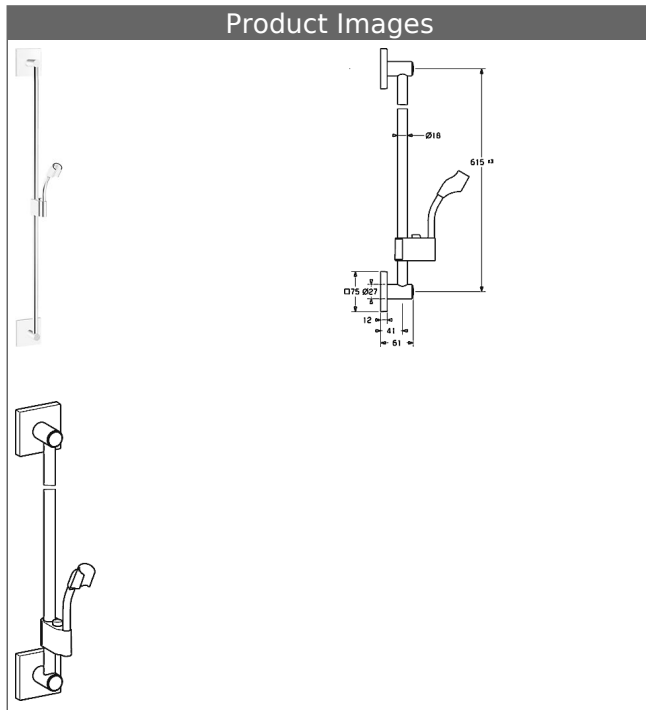

HANSA
solid-metal wall bar
wall bar 600 mm
 also compatible with HANSAMATRIX

Description

HANSA
 solid-metal wall bar
 wall bar 600 mm
 also compatible with HANSAMATRIX

- consisting of:
- wall bar 600 mm, Ø 18 mm
- (-) can be shortened
- height adjustment: push button control
- slide: adjustable
- shower bracket: adjustable
- fastening set

Model	Item No.	
chrome	44400100	

estimated availability until 30.06.2018

Product Image

Product Drawing

Product Drawing

Related Products

Image:	Description:	Model / Item No.:
---------------	---------------------	--------------------------