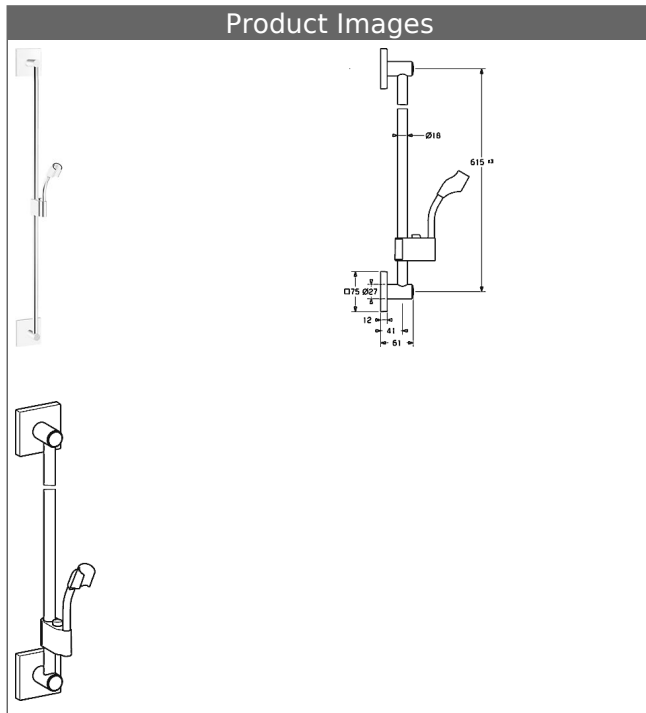

**HANSA**  
**solid-metal wall bar**  
**wall bar 600 mm**  
 also compatible with HANSAMATRIX

**Description**

HANSA  
 solid-metal wall bar  
 wall bar 600 mm  
 also compatible with HANSAMATRIX

- consisting of:
- wall bar 600 mm, Ø 18 mm
- (-) can be shortened
- height adjustment: push button control
- slide: adjustable
- shower bracket: adjustable
- fastening set

Model	Item No.	
chrome	44400100	

estimated availability until 31.03.2017

Product Image

Product Drawing

Product Drawing

Related Products

<b>Image:</b>	<b>Description:</b>	<b>Model / Item No.:</b>
---------------	---------------------	--------------------------