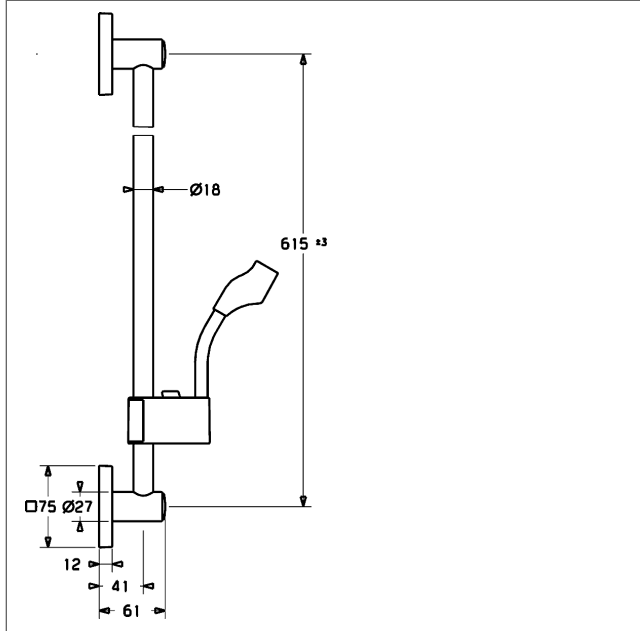

HANSA
solid-metal wall bar
wall bar 600 mm
 also compatible with HANSAMATRIX

Description

HANSA
 solid-metal wall bar
 wall bar 600 mm
 also compatible with HANSAMATRIX

- consisting of:
- wall bar 600 mm, Ø 18 mm
- (-) can be shortened
- height adjustment: push button control
- slide: adjustable
- shower bracket: adjustable
- fastening set

Model	Item No.	
chrome	44400100	

estimated availability until 31.03.2017

Product Image

Product Drawing

Product Drawing

Related Products

Image:	Description:	Model / Item No.:
---------------	---------------------	--------------------------