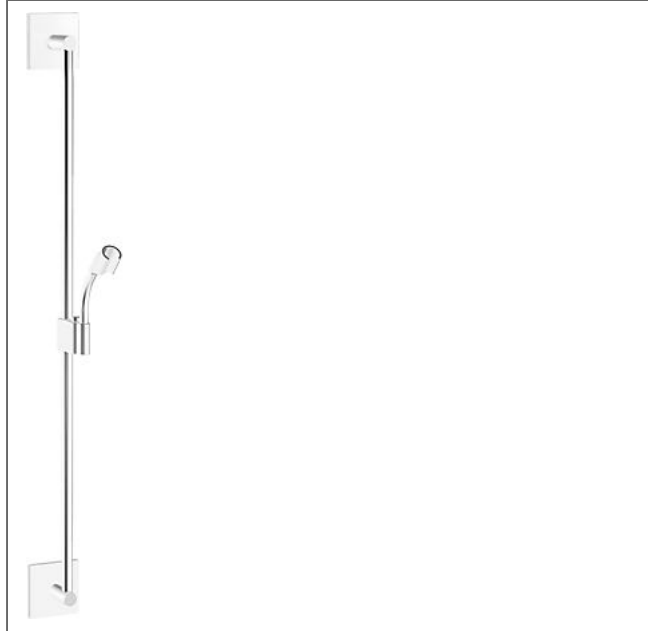

HANSA
solid-metal wall bar
wall bar 600 mm
 also compatible with HANSAMATRIX

Description

HANSA
 solid-metal wall bar
 wall bar 600 mm
 also compatible with HANSAMATRIX

- consisting of:
- wall bar 600 mm, Ø 18 mm
- (-) can be shortened
- height adjustment: push button control
- slide: adjustable
- shower bracket: adjustable
- fastening set

Model	Item No.	
chrome	44400100	

estimated availability until 31.03.2017

Product Image

Product Drawing

Product Drawing

Related Products

Image:	Description:	Model / Item No.:
---------------	---------------------	--------------------------