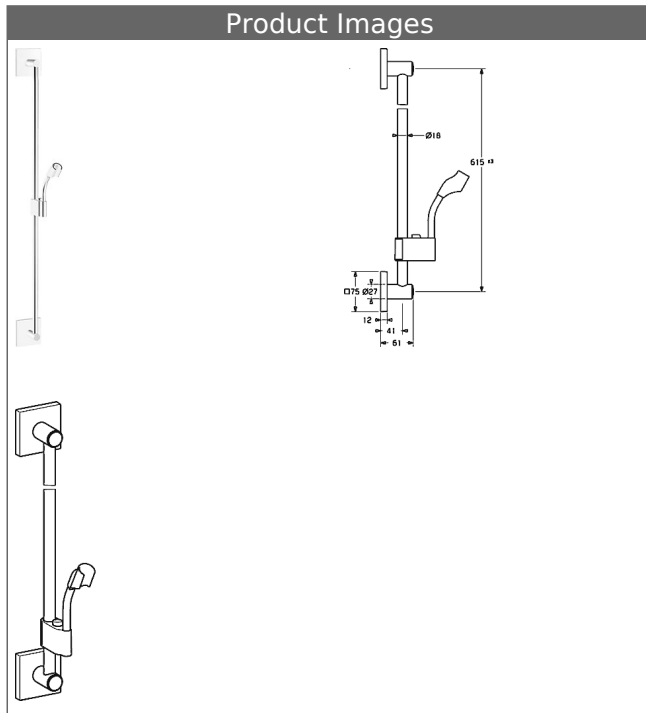

HANSA
solid-metal wall bar
wall bar 600 mm
 also compatible with HANSAMATRIX

Description	
<p>HANSA solid-metal wall bar wall bar 600 mm also compatible with HANSAMATRIX</p> <ul style="list-style-type: none"> • consisting of: • wall bar 600 mm, Ø 18 mm • (-) can be shortened • height adjustment: push button control • slide: adjustable • shower bracket: adjustable • fastening set 	
Model	Item No.
chrome	44400100 
	

Product Image

Product Drawing

Product Drawing

Related Products

Image:	Description:	Model / Item No.:
---------------	---------------------	--------------------------