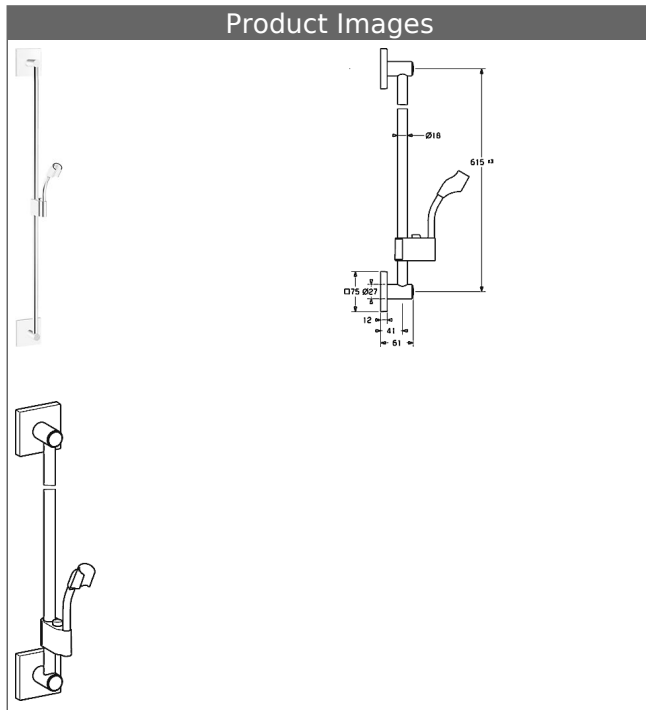

HANSA
solid-metal wall bar
wall bar 600 mm
 also compatible with HANSAMATRIX

Description	
HANSA solid-metal wall bar wall bar 600 mm also compatible with HANSAMATRIX	
<ul style="list-style-type: none"> • consisting of: • wall bar 600 mm, Ø 18 mm • (-) can be shortened • height adjustment: push button control • slide: adjustable • shower bracket: adjustable • fastening set 	
Model	Item No.
chrome	44400100 
estimated availability until 30.06.2018 	

Product Image

Product Drawing

Product Drawing

Related Products

Image:	Description:	Model / Item No.:
---------------	---------------------	--------------------------