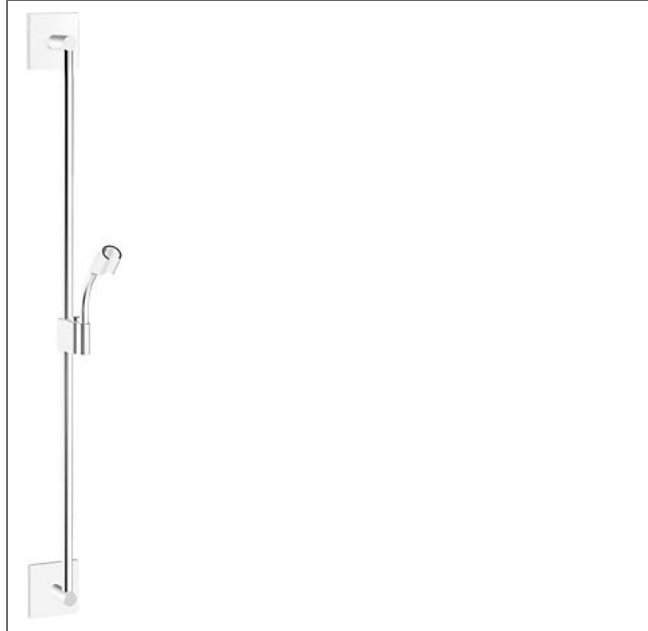

HANSA
solid-metal wall bar
wall bar 600 mm
 also compatible with HANSAMATRIX

Description	
<p>HANSA solid-metal wall bar wall bar 600 mm also compatible with HANSAMATRIX</p> <ul style="list-style-type: none"> • consisting of: • wall bar 600 mm, Ø 18 mm • (-) can be shortened • height adjustment: push button control • slide: adjustable • shower bracket: adjustable • fastening set 	
Model	Item No.
chrome	44400100 
	

Product Image

Product Drawing

Product Drawing

Related Products

Image:	Description:	Model / Item No.:
---------------	---------------------	--------------------------