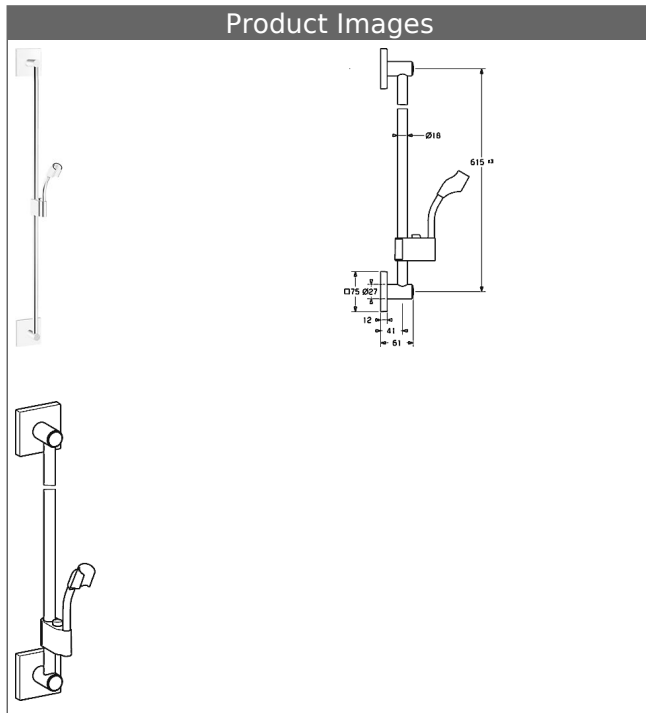

HANSA
solid-metal wall bar
wall bar 600 mm
 also compatible with HANSAMATRIX

Description	
<p>HANSA solid-metal wall bar wall bar 600 mm also compatible with HANSAMATRIX</p> <ul style="list-style-type: none"> • consisting of: • wall bar 600 mm, Ø 18 mm • (-) can be shortened • height adjustment: push button control • slide: adjustable • shower bracket: adjustable • fastening set 	
Model	Item No.
chrome	44400100 
	

Product Image

Product Drawing

Product Drawing

Related Products

Image:	Description:	Model / Item No.: