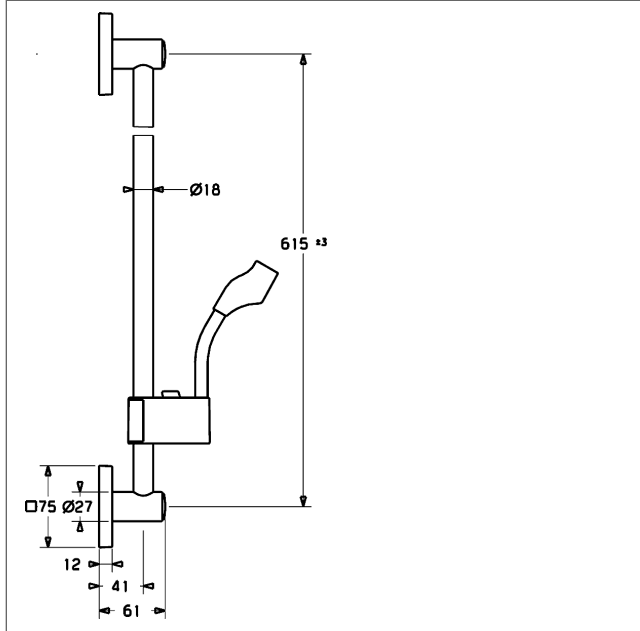

HANSA
solid-metal wall bar
wall bar 600 mm
 also compatible with HANSAMATRIX

Description	
HANSA solid-metal wall bar wall bar 600 mm also compatible with HANSAMATRIX	
<ul style="list-style-type: none"> • consisting of: • wall bar 600 mm, Ø 18 mm • (-) can be shortened • height adjustment: push button control • slide: adjustable • shower bracket: adjustable • fastening set 	
Model	Item No.
chrome	44400100 
estimated availability until 30.06.2018 	

Product Image

Product Drawing

Product Drawing

Related Products

Image:	Description:	Model / Item No.:
---------------	---------------------	--------------------------