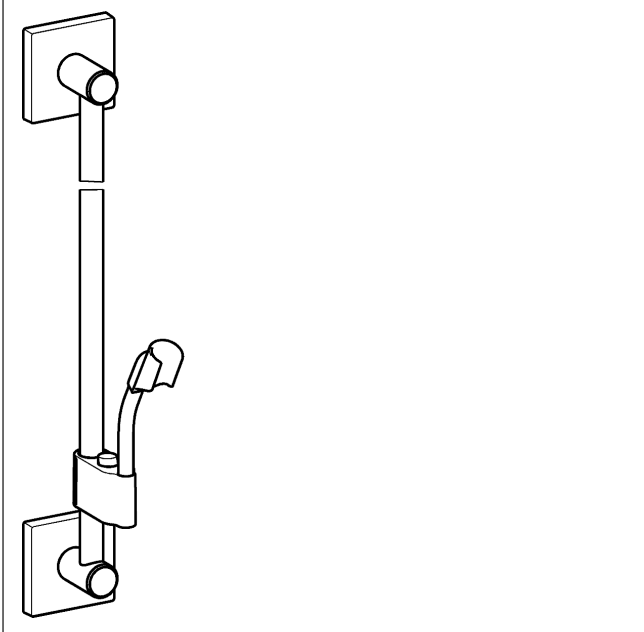

HANSA
solid-metal wall bar
wall bar 600 mm
 also compatible with HANSAMATRIX

Description	
<p>HANSA solid-metal wall bar wall bar 600 mm also compatible with HANSAMATRIX</p> <ul style="list-style-type: none"> • consisting of: • wall bar 600 mm, Ø 18 mm • (-) can be shortened • height adjustment: push button control • slide: adjustable • shower bracket: adjustable • fastening set 	
Model	Item No.
chrome	44400100 
	

Product Image

Product Drawing

Product Drawing

Related Products

Image:	Description:	Model / Item No.: