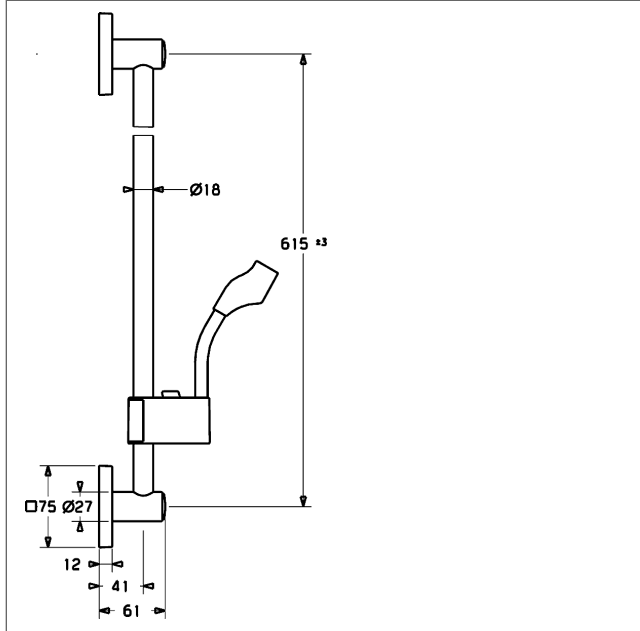

HANSA
solid-metal wall bar
wall bar 600 mm
 also compatible with HANSAMATRIX

Description

HANSA
 solid-metal wall bar
 wall bar 600 mm
 also compatible with HANSAMATRIX

- consisting of:
- wall bar 600 mm, Ø 18 mm
- (-) can be shortened
- height adjustment: push button control
- slide: adjustable
- shower bracket: adjustable
- fastening set

Model	Item No.	
chrome	44400100	

estimated availability until 30.06.2018

Product Image

Product Drawing

Product Drawing

Related Products

Image:	Description:	Model / Item No.:
---------------	---------------------	--------------------------