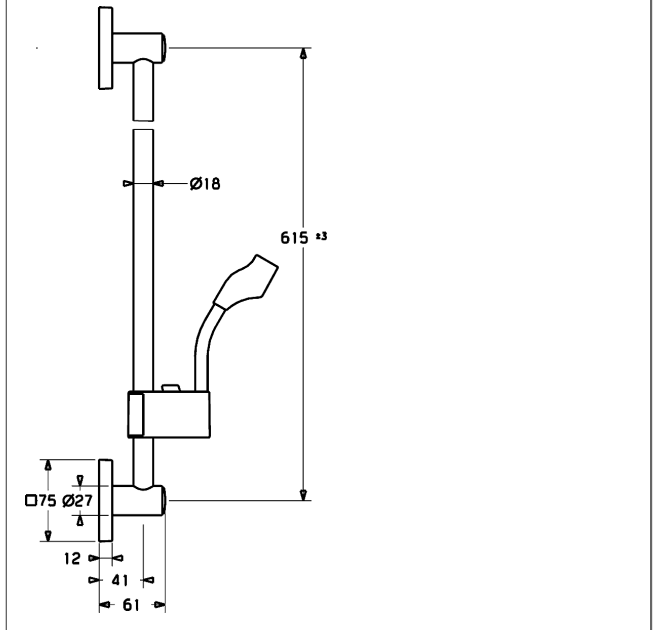

**HANSA**  
**solid-metal wall bar**  
**wall bar 600 mm**  
 also compatible with HANSAMATRIX

**Description**

HANSA  
 solid-metal wall bar  
 wall bar 600 mm  
 also compatible with HANSAMATRIX

- consisting of:
- wall bar 600 mm, Ø 18 mm
- (-) can be shortened
- height adjustment: push button control
- slide: adjustable
- shower bracket: adjustable
- fastening set

Model	Item No.	
chrome	44400100	

estimated availability until 31.03.2017

Product Image

Product Drawing

Product Drawing

Related Products

<b>Image:</b>	<b>Description:</b>	<b>Model / Item No.:</b>
---------------	---------------------	--------------------------