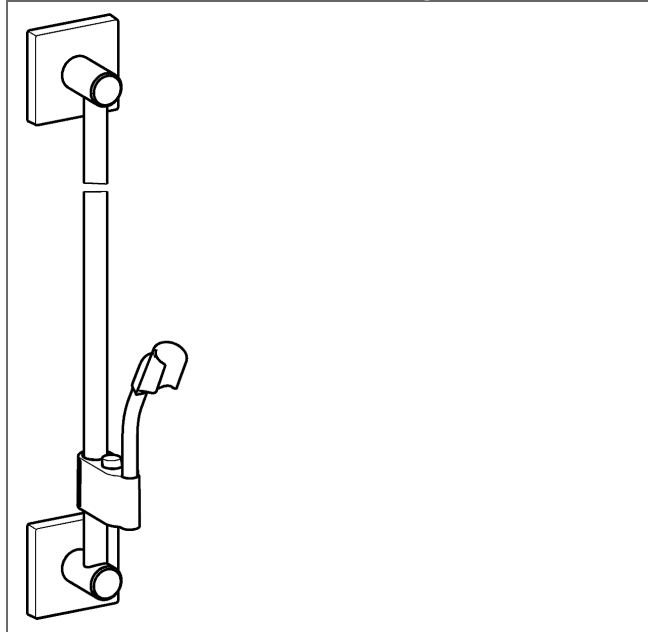

HANSA
solid-metal wall bar
wall bar 600 mm
 also compatible with HANSAMATRIX

Description	
HANSA solid-metal wall bar wall bar 600 mm also compatible with HANSAMATRIX	
<ul style="list-style-type: none"> • consisting of: • wall bar 600 mm, Ø 18 mm • (-) can be shortened • height adjustment: push button control • slide: adjustable • shower bracket: adjustable • fastening set 	
Model	Item No.
chrome	44400100 
	

Product Image

Product Drawing

Product Drawing

Related Products

Image:	Description:	Model / Item No.:
---------------	---------------------	--------------------------