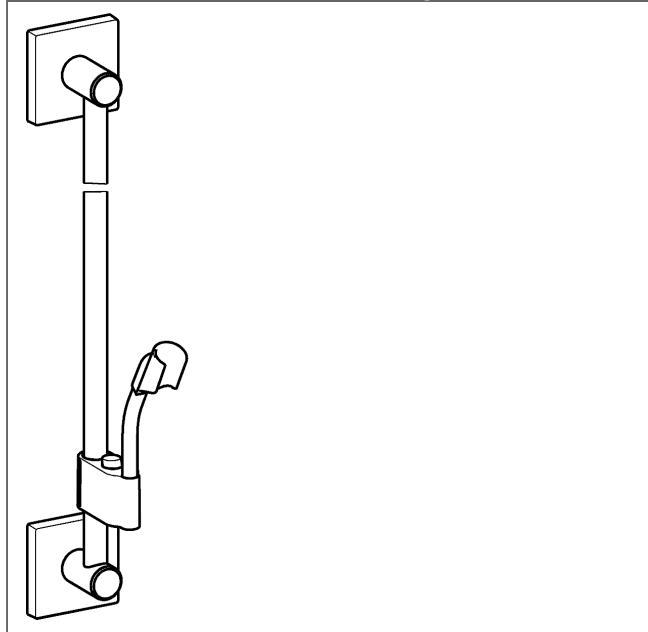

HANSA
solid-metal wall bar
wall bar 600 mm
 also compatible with HANSAMATRIX

Description	
HANSA solid-metal wall bar wall bar 600 mm also compatible with HANSAMATRIX	
<ul style="list-style-type: none"> • consisting of: • wall bar 600 mm, Ø 18 mm • (-) can be shortened • height adjustment: push button control • slide: adjustable • shower bracket: adjustable • fastening set 	
Model	Item No.
chrome	44400100 
estimated availability until 30.06.2018 	

Product Image

Product Drawing

Product Drawing

Related Products

Image:	Description:	Model / Item No.:
---------------	---------------------	--------------------------