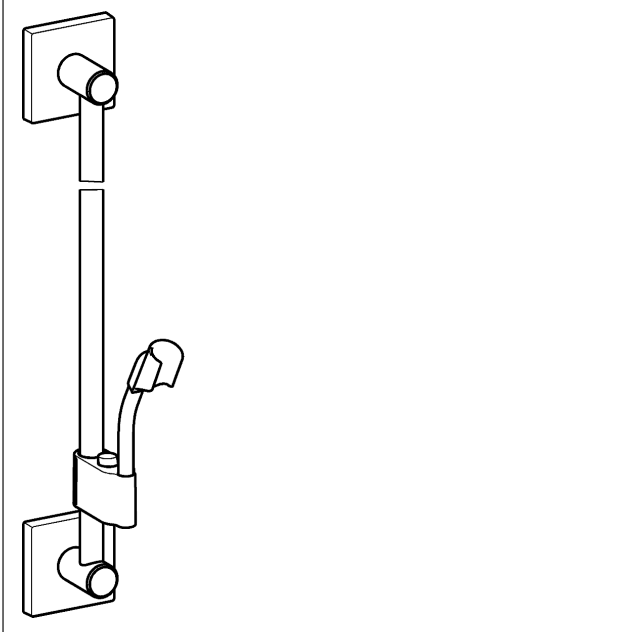

**HANSA**  
**solid-metal wall bar**  
**wall bar 600 mm**  
 also compatible with HANSAMATRIX

**Description**

HANSA  
 solid-metal wall bar  
 wall bar 600 mm  
 also compatible with HANSAMATRIX

- consisting of:
- wall bar 600 mm, Ø 18 mm
- (-) can be shortened
- height adjustment: push button control
- slide: adjustable
- shower bracket: adjustable
- fastening set

Model	Item No.	
chrome	44400100	

estimated availability until 31.03.2017

Product Image

Product Drawing

Product Drawing

Related Products

<b>Image:</b>	<b>Description:</b>	<b>Model / Item No.:</b>
---------------	---------------------	--------------------------