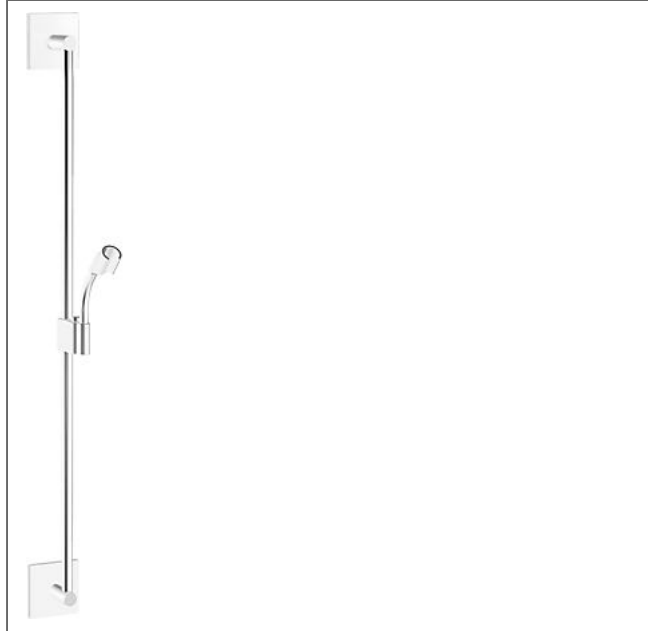

HANSA
solid-metal wall bar
wall bar 600 mm
 also compatible with HANSAMATRIX

Description	
HANSA solid-metal wall bar wall bar 600 mm also compatible with HANSAMATRIX	
<ul style="list-style-type: none"> • consisting of: • wall bar 600 mm, Ø 18 mm • (-) can be shortened • height adjustment: push button control • slide: adjustable • shower bracket: adjustable • fastening set 	
Model	Item No.
chrome	44400100 
	

Product Image

Product Drawing

Product Drawing

Related Products

Image:	Description:	Model / Item No.:
---------------	---------------------	--------------------------