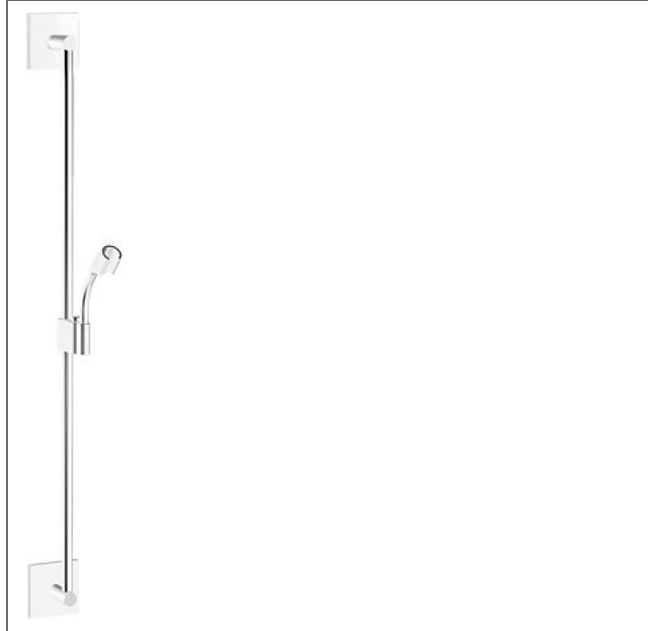

HANSA
solid-metal wall bar
wall bar 600 mm
 also compatible with HANSAMATRIX

Description

HANSA
 solid-metal wall bar
 wall bar 600 mm
 also compatible with HANSAMATRIX

- consisting of:
- wall bar 600 mm, Ø 18 mm
- (-) can be shortened
- height adjustment: push button control
- slide: adjustable
- shower bracket: adjustable
- fastening set

Model	Item No.	
chrome	44400100	

estimated availability until 30.06.2018

Product Image

Product Drawing

Product Drawing

Related Products

Image:	Description:	Model / Item No.:
---------------	---------------------	--------------------------