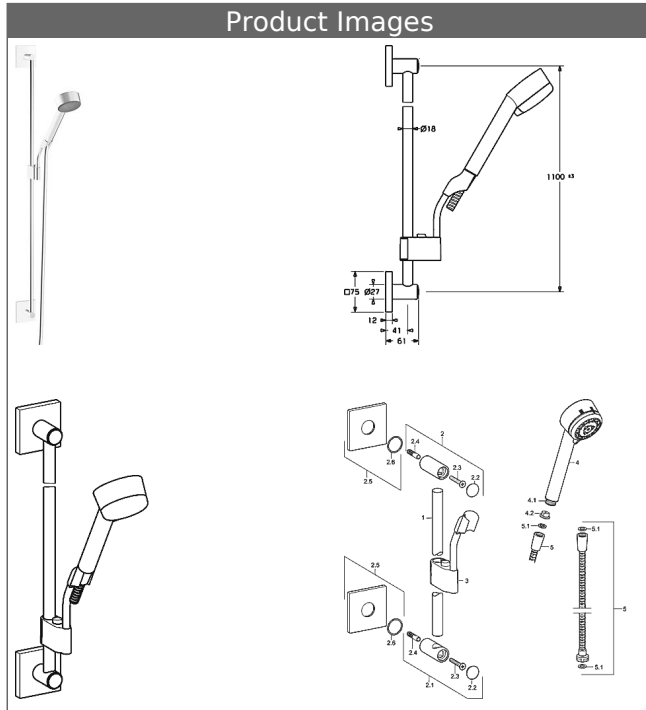

HANSA
wall bar set 1100 mm
 also compatible with HANSAMATRIX

Description

HANSA
 wall bar set 1100 mm
 also compatible with HANSAMATRIX

- consisting of:
- wall bar 1100 mm, Ø 18 mm
- height adjustment: push button control
- slide: adjustable
- shower bracket: adjustable
- wall bar
- (-) can be shortened
- fastening set
- Silverjet® shower hose
- length 1600 mm
- HANSADESIGNO hand shower (P-IX 19200/IB)
- (-) 3-spray
- (-) strainer
- water saving set (9 l/min)
- Hansajetclean technology

Model	Item No.
chrome	44410190 

Product Image

Product Drawing

Product Drawing

Product Drawing

Related Products

Image:

Description:

Model / Item No.:
