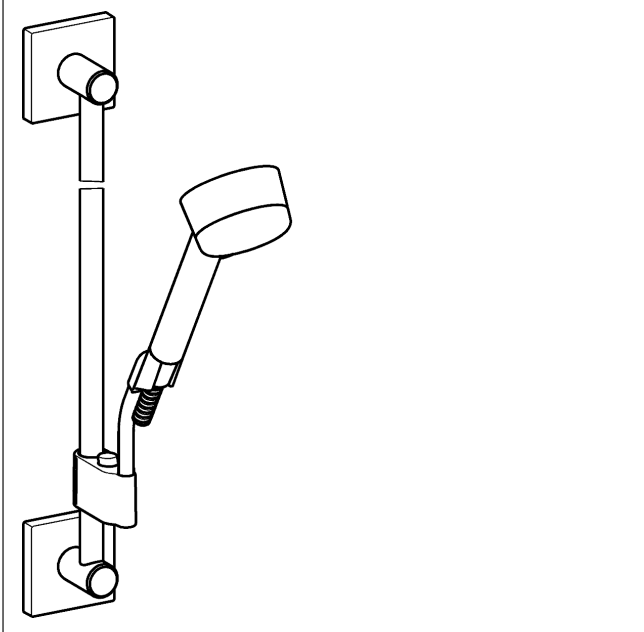

Product Drawing