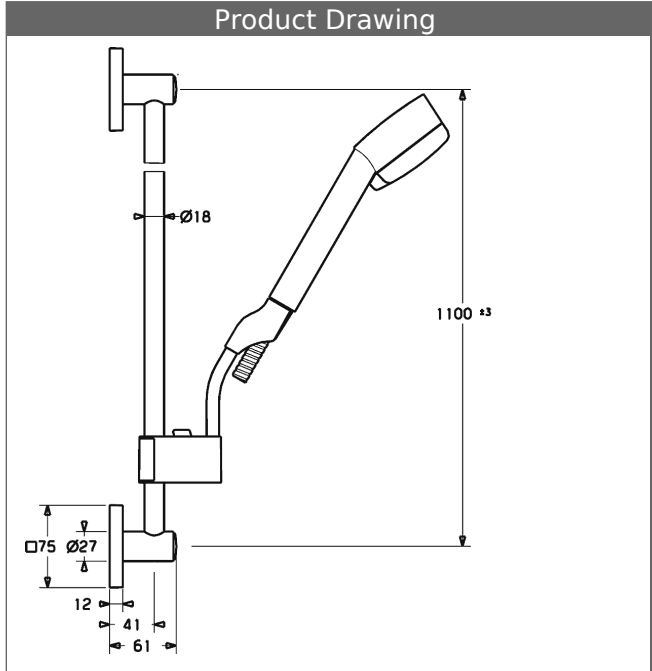

HANSA
wall bar set 1100 mm
 also compatible with HANSAMATRIX

Description

HANSA
 wall bar set 1100 mm
 also compatible with HANSAMATRIX

- consisting of:
- wall bar 1100 mm, Ø 18 mm
- height adjustment: push button control
- slide: adjustable
- shower bracket: adjustable
- wall bar
- (-) can be shortened
- fastening set
- Silverjet® shower hose
- length 1600 mm
- HANSADESIGNO hand shower (P-IX 19200/IB)
- (-) 3-spray
- (-) strainer
- water saving set (9 l/min)
- Hansajetclean technology

Model	Item No.
chrome	44410190 

Product Image

Product Drawing

Product Drawing

Product Drawing

Related Products

Image:

Description: