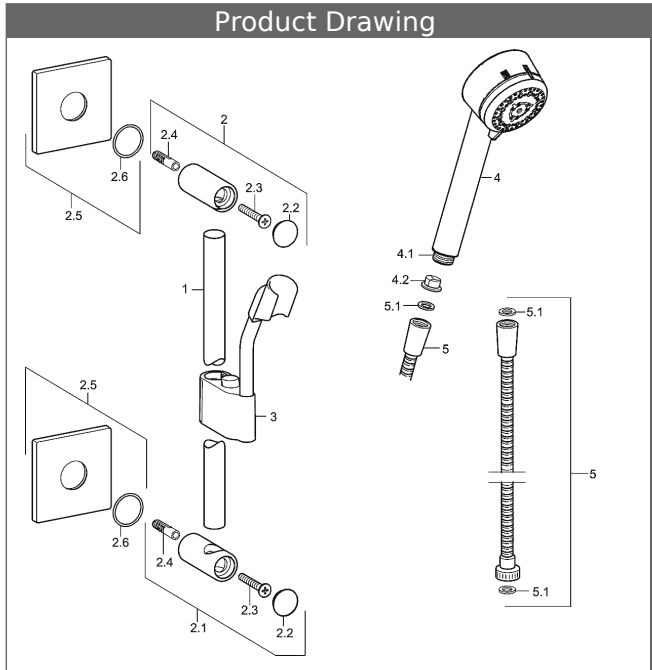

HANSA
wall bar set 1100 mm
 also compatible with HANSAMATRIX

Description

HANSA
 wall bar set 1100 mm
 also compatible with HANSAMATRIX

- consisting of:
- wall bar 1100 mm, Ø 18 mm
- height adjustment: push button control
- slide: adjustable
- shower bracket: adjustable
- wall bar
- (-) can be shortened
- fastening set
- Silverjet® shower hose
- length 1600 mm
- HANSADESIGNO hand shower (P-IX 19200/IB)
- (-) 3-spray
- (-) strainer
- water saving set (9 l/min)
- Hansajetclean technology

Model	Item No.
chrome	44410190 

Product Image

Product Drawing

Product Drawing

Product Drawing

Related Products

Image:

Description: