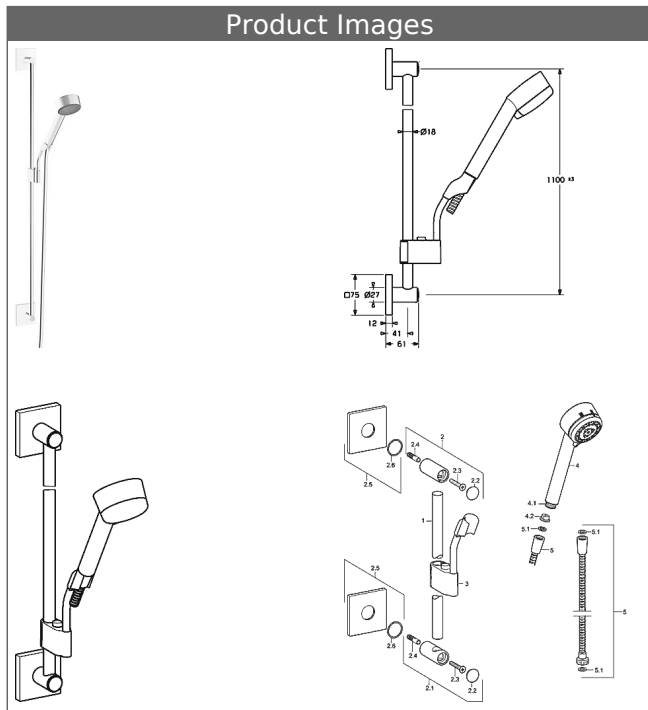

HANSA
wall bar set 1100 mm
 also compatible with HANSAMATRIX

Description

HANSA
 wall bar set 1100 mm
 also compatible with HANSAMATRIX

- consisting of:
- wall bar 1100 mm, Ø 18 mm
- height adjustment: push button control
- slide: adjustable
- shower bracket: adjustable
- wall bar
- (-) can be shortened
- fastening set
- Silverjet® shower hose
- length 1600 mm
- HANSADESIGNO hand shower (P-IX 19200/IB)
- (-) 3-spray
- (-) strainer
- water saving set (9 l/min)
- Hansajetclean technology

Model	Item No.
chrome	44410190 

Product Image

Product Drawing

Product Drawing

Product Drawing

Related Products

Image:	Description:	Model / Item No.:
---------------	---------------------	--------------------------