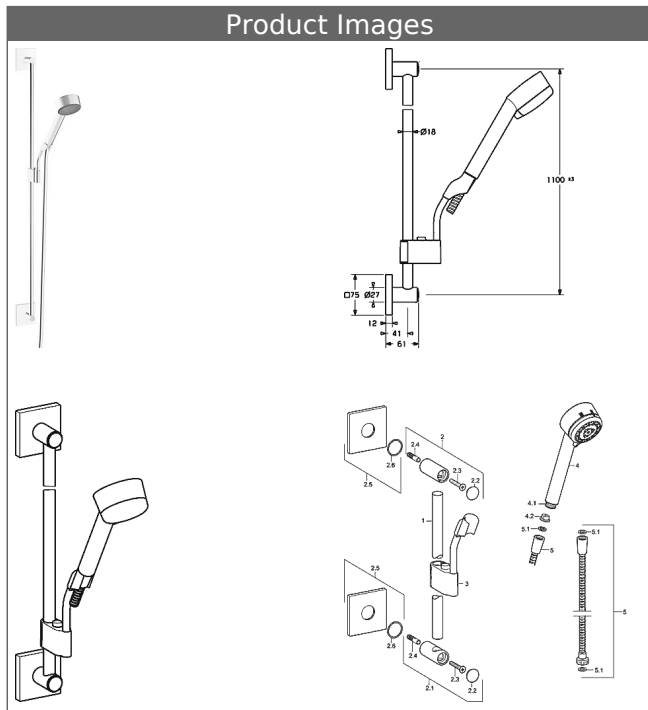

HANSA
wall bar set 1100 mm
 also compatible with HANSAMATRIX

Description

HANSA
 wall bar set 1100 mm
 also compatible with HANSAMATRIX

- consisting of:
- wall bar 1100 mm, Ø 18 mm
- height adjustment: push button control
- slide: adjustable
- shower bracket: adjustable
- wall bar
- (-) can be shortened
- fastening set
- Silverjet® shower hose
- length 1600 mm
- HANSADESIGNO hand shower (P-IX 19200/IB)
- (-) 3-spray
- (-) strainer
- water saving set (9 l/min)
- Hansajetclean technology

Model	Item No.
chrome	44410190 

Related Products

Image:	Description:	Model / Item No.: