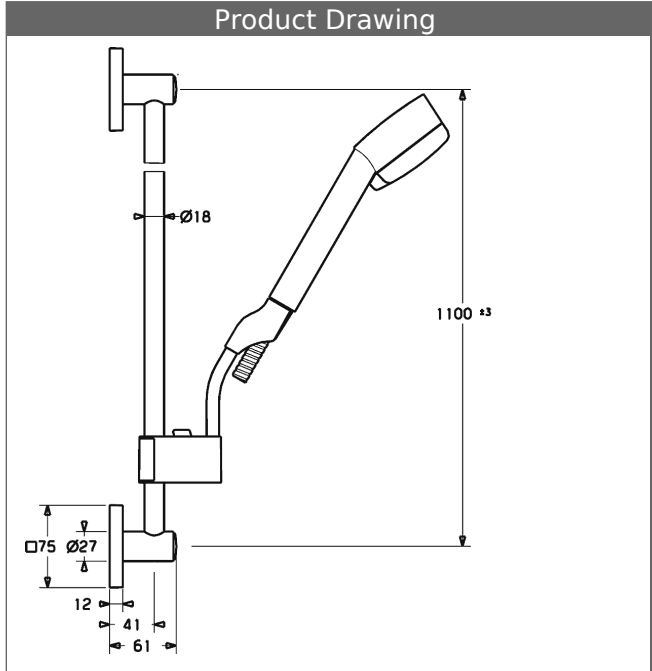

HANSA
wall bar set 1100 mm
 also compatible with HANSAMATRIX

Description

HANSA
 wall bar set 1100 mm
 also compatible with HANSAMATRIX

- consisting of:
- wall bar 1100 mm, Ø 18 mm
- height adjustment: push button control
- slide: adjustable
- shower bracket: adjustable
- wall bar
- (-) can be shortened
- fastening set
- Silverjet® shower hose
- length 1600 mm
- HANSADESIGNO hand shower (P-IX 19200/IB)
- (-) 3-spray
- (-) strainer
- water saving set (9 l/min)
- Hansajetclean technology

Model	Item No.
chrome	44410190 M

estimated availability until 30.04.2017

Product Image

Product Drawing

Product Drawing

Product Drawing

Related Products

Image:	Description:	Model / Item No.:
---------------	---------------------	--------------------------