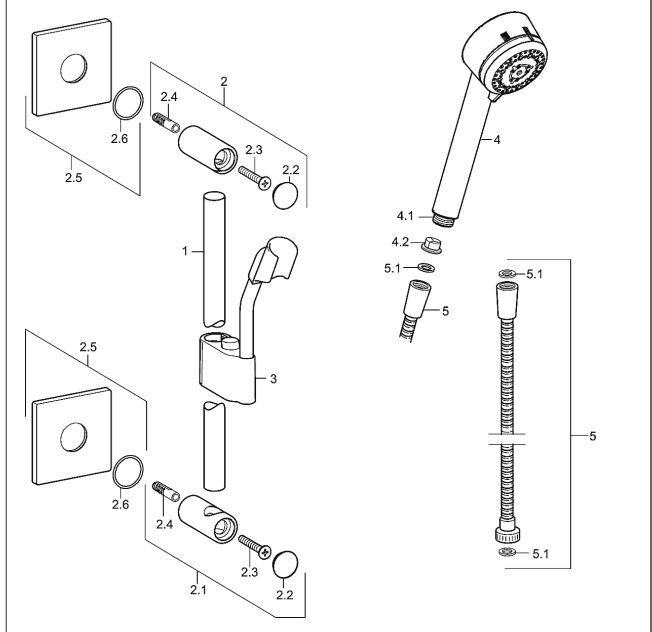

HANSA
wall bar set 1100 mm
 also compatible with HANSAMATRIX

Description

HANSA
 wall bar set 1100 mm
 also compatible with HANSAMATRIX

- consisting of:
- wall bar 1100 mm, Ø 18 mm
- height adjustment: push button control
- slide: adjustable
- shower bracket: adjustable
- wall bar
- (-) can be shortened
- fastening set
- Silverjet® shower hose
- length 1600 mm
- HANSADESIGNO hand shower (P-IX 19200/IB)
- (-) 3-spray
- (-) strainer
- water saving set (9 l/min)
- Hansajetclean technology

Model	Item No.
chrome	44410190 

Product Image

Product Drawing

Product Drawing

Product Drawing

Related Products

Image:	Description:	Model / Item No.:
---------------	---------------------	--------------------------