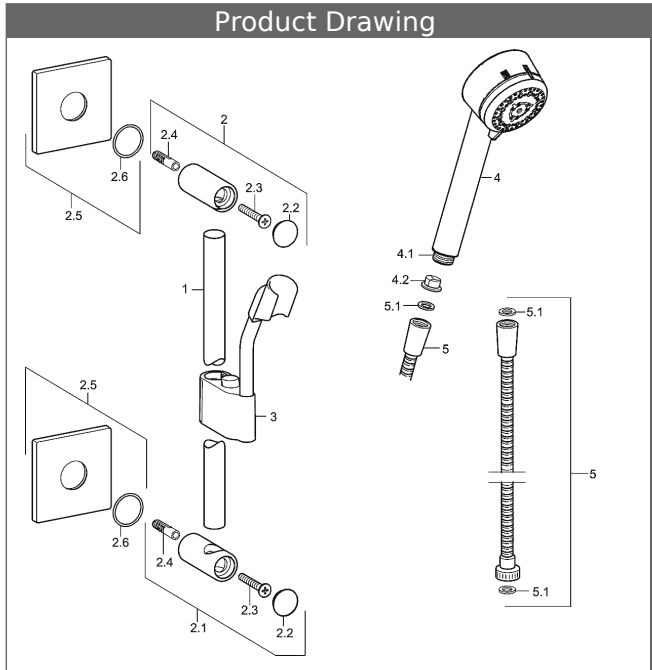

**HANSA**  
**wall bar set 1100 mm**  
 also compatible with HANSAMATRIX

**Description**

HANSA  
 wall bar set 1100 mm  
 also compatible with HANSAMATRIX

- consisting of:
- wall bar 1100 mm, Ø 18 mm
- height adjustment: push button control
- slide: adjustable
- shower bracket: adjustable
- wall bar
- (-) can be shortened
- fastening set
- Silverjet® shower hose
- length 1600 mm
- HANSADESIGNO hand shower (P-IX 19200/IB)
- (-) 3-spray
- (-) strainer
- water saving set (9 l/min)
- Hansajetclean technology

Model	Item No.
chrome	44410190 

Product Image

Product Drawing

Product Drawing

Product Drawing

Related Products

<b>Image:</b>	<b>Description:</b>	<b>Model / Item No.:</b>
---------------	---------------------	--------------------------