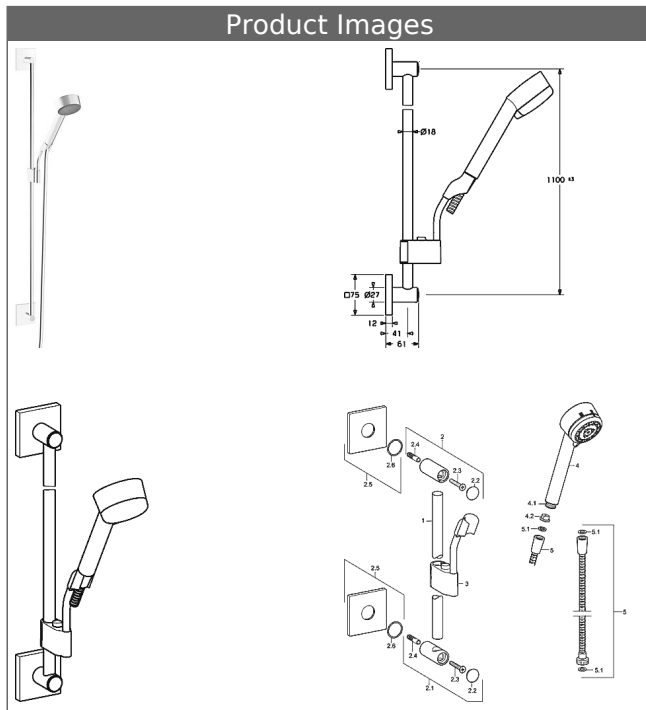

HANSA
wall bar set 1100 mm
 also compatible with HANSAMATRIX

Description

HANSA
 wall bar set 1100 mm
 also compatible with HANSAMATRIX

- consisting of:
- wall bar 1100 mm, Ø 18 mm
- height adjustment: push button control
- slide: adjustable
- shower bracket: adjustable
- wall bar
- (-) can be shortened
- fastening set
- Silverjet® shower hose
- length 1600 mm
- HANSADESIGNO hand shower (P-IX 19200/IB)
- (-) 3-spray
- (-) strainer
- water saving set (9 l/min)
- Hansajetclean technology

Model	Item No.
chrome	44410190 M

estimated availability until 30.04.2017

Product Image

Product Drawing

Product Drawing

Product Drawing

Related Products

Image:	Description:	Model / Item No.: