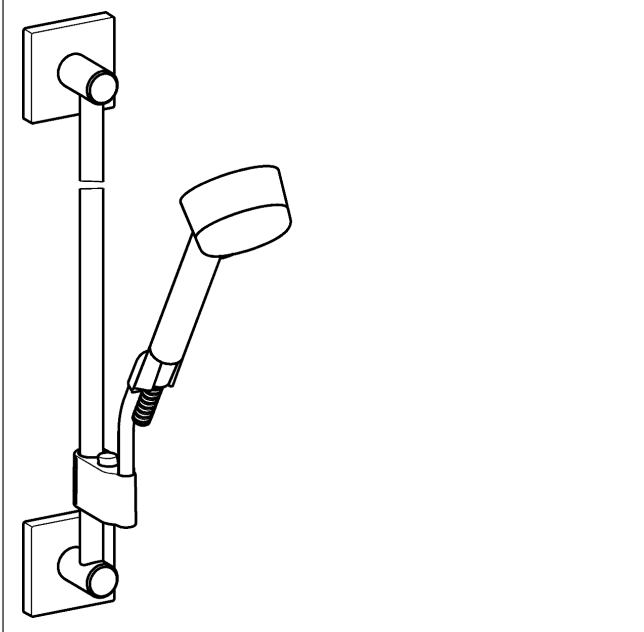

HANSA
wall bar set 1100 mm
 also compatible with HANSAMATRIX

Description

HANSA
 wall bar set 1100 mm
 also compatible with HANSAMATRIX

- consisting of:
- wall bar 1100 mm, Ø 18 mm
- height adjustment: push button control
- slide: adjustable
- shower bracket: adjustable
- wall bar
- (-) can be shortened
- fastening set
- Silverjet® shower hose
- length 1600 mm
- HANSADESIGNO hand shower (P-IX 19200/IB)
- (-) 3-spray
- (-) strainer
- water saving set (9 l/min)
- Hansajetclean technology

Model	Item No.
chrome	44410190 

Product Image

Product Drawing

Product Drawing

Product Drawing

Related Products

Image:	Description:	Model / Item No.:
---------------	---------------------	--------------------------