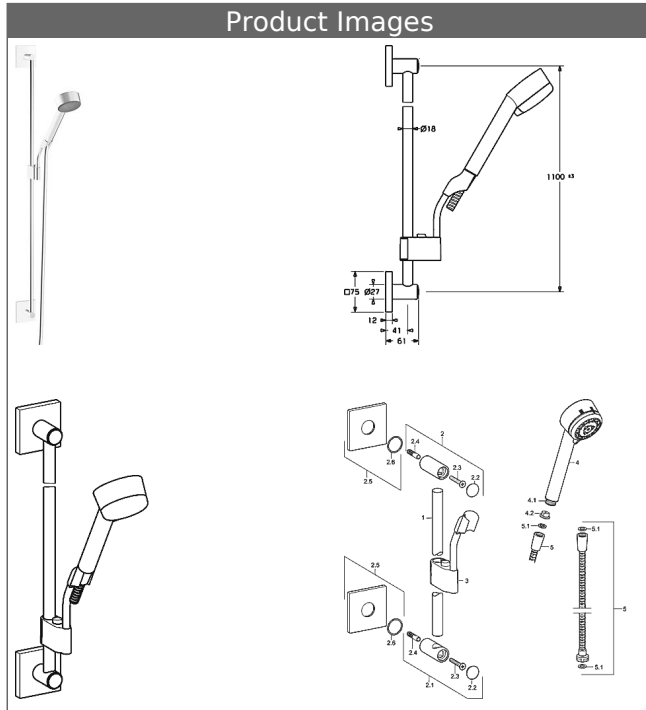

**HANSA**  
**wall bar set 1100 mm**  
 also compatible with HANSAMATRIX

**Description**

HANSA  
 wall bar set 1100 mm  
 also compatible with HANSAMATRIX

- consisting of:
- wall bar 1100 mm, Ø 18 mm
- height adjustment: push button control
- slide: adjustable
- shower bracket: adjustable
- wall bar
- (-) can be shortened
- fastening set
- Silverjet® shower hose
- length 1600 mm
- HANSADESIGNO hand shower (P-IX 19200/IB)
- (-) 3-spray
- (-) strainer
- water saving set (9 l/min)
- Hansajetclean technology

Model	Item No.
chrome	44410190 

Product Image

Product Drawing

Product Drawing

Product Drawing

Related Products

<b>Image:</b>	<b>Description:</b>	<b>Model / Item No.:</b>
---------------	---------------------	--------------------------