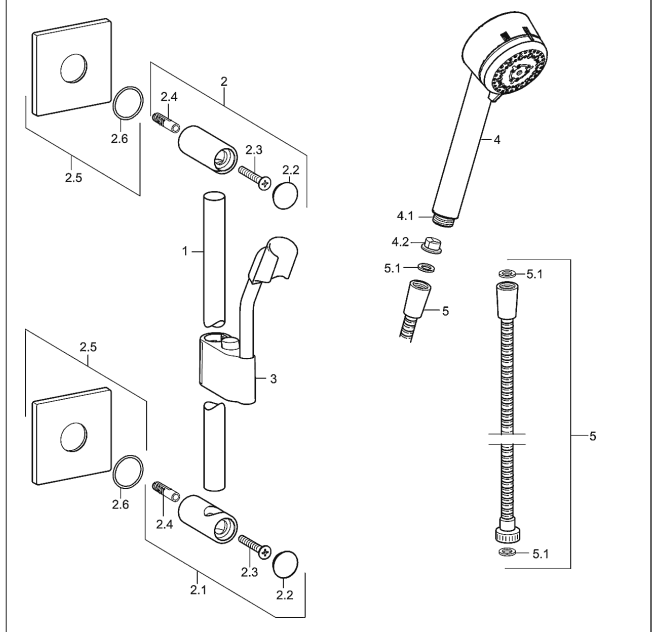

HANSA
wall bar set 1100 mm
 also compatible with HANSAMATRIX

Description

HANSA
 wall bar set 1100 mm
 also compatible with HANSAMATRIX

- consisting of:
- wall bar 1100 mm, Ø 18 mm
- height adjustment: push button control
- slide: adjustable
- shower bracket: adjustable
- wall bar
- (-) can be shortened
- fastening set
- Silverjet® shower hose
- length 1600 mm
- HANSADESIGNO hand shower (P-IX 19200/IB)
- (-) 3-spray
- (-) strainer
- water saving set (9 l/min)
- Hansajetclean technology

Model	Item No.
chrome	44410190 M

estimated availability until 30.04.2017

Product Image

Product Drawing

Product Drawing

Product Drawing

Related Products

Image:	Description:	Model / Item No.: