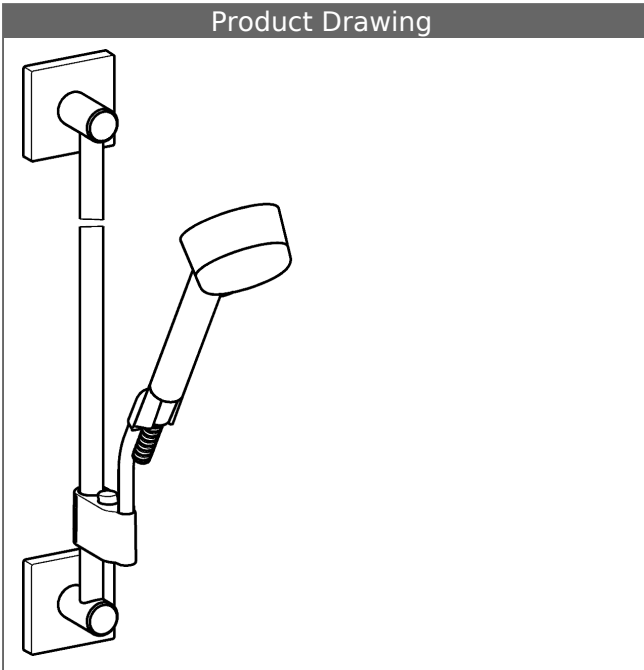

**HANSA**  
**wall bar set 1100 mm**  
 also compatible with HANSAMATRIX

**Description**

HANSA  
 wall bar set 1100 mm  
 also compatible with HANSAMATRIX

- consisting of:
- wall bar 1100 mm, Ø 18 mm
- height adjustment: push button control
- slide: adjustable
- shower bracket: adjustable
- wall bar
- (-) can be shortened
- fastening set
- Silverjet® shower hose
- length 1600 mm
- HANSADESIGNO hand shower (P-IX 19200/IB)
- (-) 3-spray
- (-) strainer
- water saving set (9 l/min)
- Hansajetclean technology

Model	Item No.
chrome	44410190 

Product Image

Product Drawing

Product Drawing

Product Drawing

Related Products

<b>Image:</b>	<b>Description:</b>	<b>Model / Item No.:</b>
---------------	---------------------	--------------------------