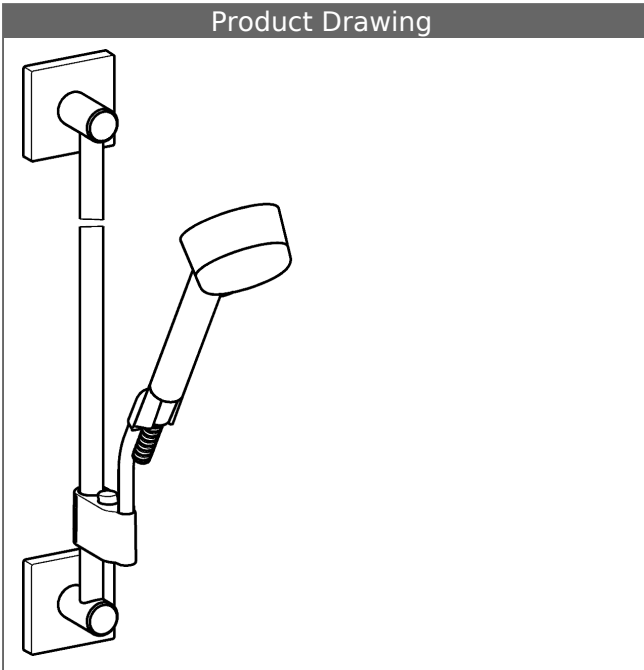

HANSA
wall bar set 1100 mm
 also compatible with HANSAMATRIX

Description

HANSA
 wall bar set 1100 mm
 also compatible with HANSAMATRIX

- consisting of:
- wall bar 1100 mm, Ø 18 mm
- height adjustment: push button control
- slide: adjustable
- shower bracket: adjustable
- wall bar
- (-) can be shortened
- fastening set
- Silverjet® shower hose
- length 1600 mm
- HANSADESIGNO hand shower (P-IX 19200/IB)
- (-) 3-spray
- (-) strainer
- water saving set (9 l/min)
- Hansajetclean technology

Model	Item No.
chrome	44410190 

Product Image

Product Drawing

Product Drawing

Product Drawing

Related Products

Image:

Description: