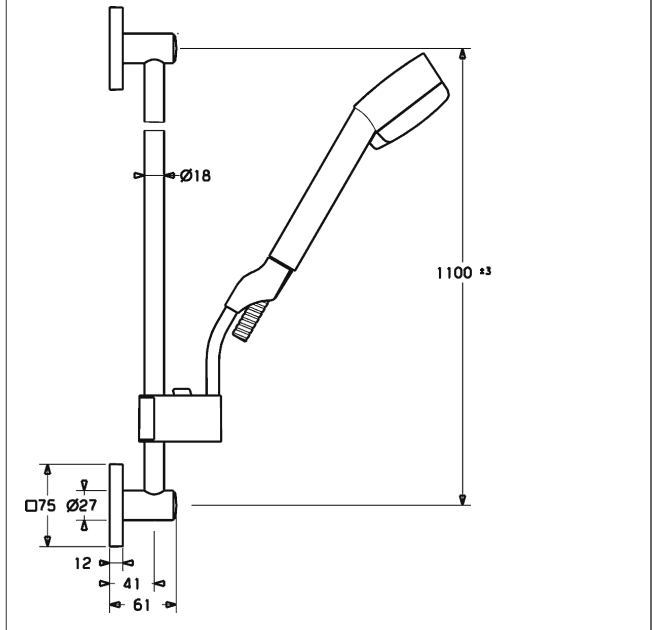

HANSA
wall bar set 1100 mm
 also compatible with HANSAMATRIX

Description

HANSA
 wall bar set 1100 mm
 also compatible with HANSAMATRIX

- consisting of:
- wall bar 1100 mm, Ø 18 mm
- height adjustment: push button control
- slide: adjustable
- shower bracket: adjustable
- wall bar
- (-) can be shortened
- fastening set
- Silverjet® shower hose
- length 1600 mm
- HANSADESIGNO hand shower (P-IX 19200/IB)
- (-) 3-spray
- (-) strainer
- water saving set (9 l/min)
- Hansajetclean technology

Model	Item No.
chrome	44410190 

Product Image

Product Drawing

Product Drawing

Product Drawing

Related Products

Image:	Description:	Model / Item No.:
---------------	---------------------	--------------------------