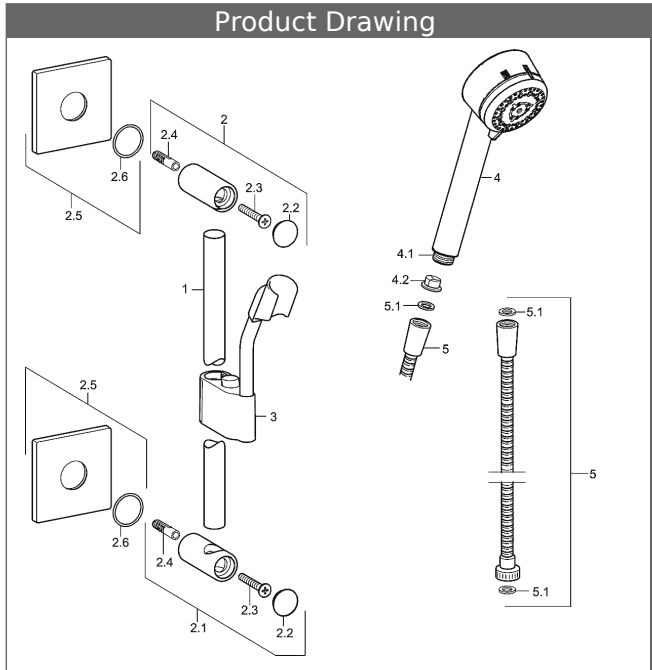

HANSA
wall bar set 1100 mm
 also compatible with HANSAMATRIX

Description

HANSA
 wall bar set 1100 mm
 also compatible with HANSAMATRIX

- consisting of:
- wall bar 1100 mm, Ø 18 mm
- height adjustment: push button control
- slide: adjustable
- shower bracket: adjustable
- wall bar
- (-) can be shortened
- fastening set
- Silverjet® shower hose
- length 1600 mm
- HANSADESIGNO hand shower (P-IX 19200/IB)
- (-) 3-spray
- (-) strainer
- water saving set (9 l/min)
- Hansajetclean technology

Model	Item No.
chrome	44410190 M

estimated availability until 30.04.2017

Product Image

Product Drawing

Product Drawing

Product Drawing

Related Products

Image:	Description:	Model / Item No.:
---------------	---------------------	--------------------------