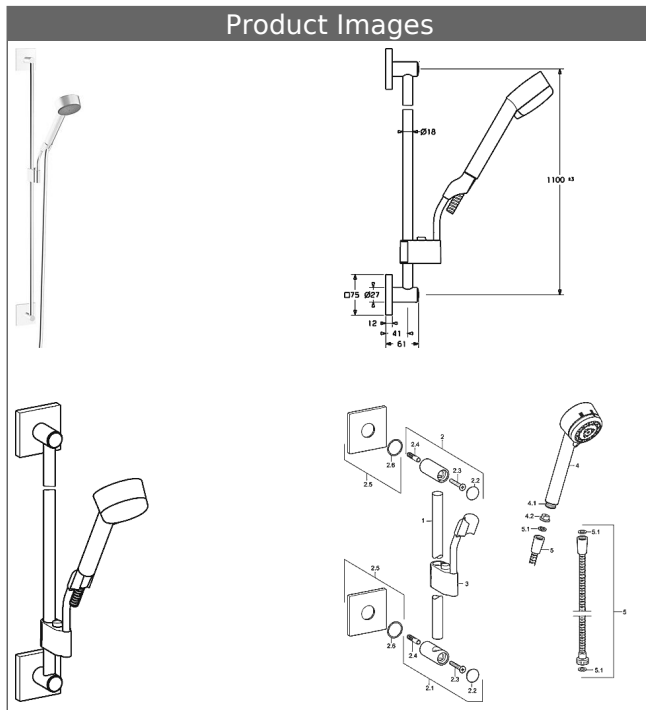

HANSA
wall bar set 1100 mm
 also compatible with HANSAMATRIX

Description

HANSA
 wall bar set 1100 mm
 also compatible with HANSAMATRIX

- consisting of:
- wall bar 1100 mm, Ø 18 mm
- height adjustment: push button control
- slide: adjustable
- shower bracket: adjustable
- wall bar
- (-) can be shortened
- fastening set
- Silverjet® shower hose
- length 1600 mm
- HANSADESIGNO hand shower (P-IX 19200/IB)
- (-) 3-spray
- (-) strainer
- water saving set (9 l/min)
- Hansajetclean technology

Model	Item No.
chrome	44410190 M

estimated availability until 30.04.2017

Product Image

Product Drawing

Product Drawing

Product Drawing

Related Products

Image:	Description:	Model / Item No.:
---------------	---------------------	--------------------------