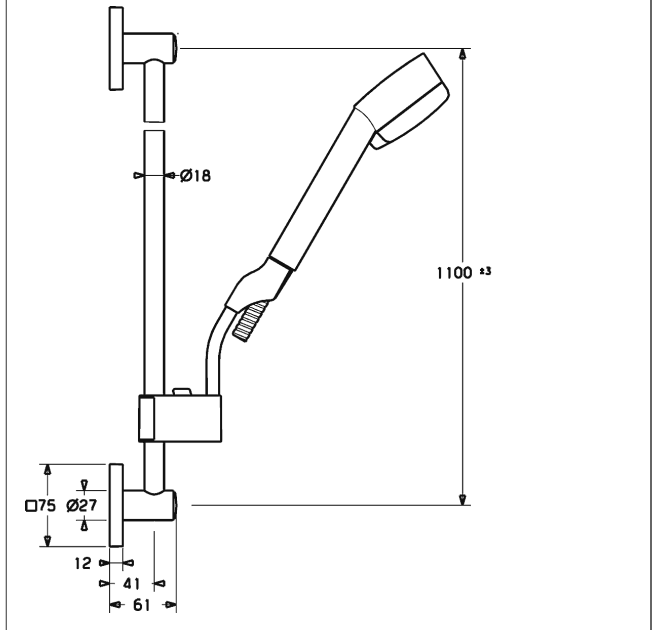

HANSA
wall bar set 1100 mm
 also compatible with HANSAMATRIX

Description

HANSA
 wall bar set 1100 mm
 also compatible with HANSAMATRIX

- consisting of:
- wall bar 1100 mm, Ø 18 mm
- height adjustment: push button control
- slide: adjustable
- shower bracket: adjustable
- wall bar
- (-) can be shortened
- fastening set
- Silverjet® shower hose
- length 1600 mm
- HANSADESIGNO hand shower (P-IX 19200/IB)
- (-) 3-spray
- (-) strainer
- water saving set (9 l/min)
- Hansajetclean technology

Model	Item No.
chrome	44410190 M

estimated availability until 30.04.2017

Product Image

Product Drawing

Product Drawing

Product Drawing

Related Products

Image:	Description:	Model / Item No.: