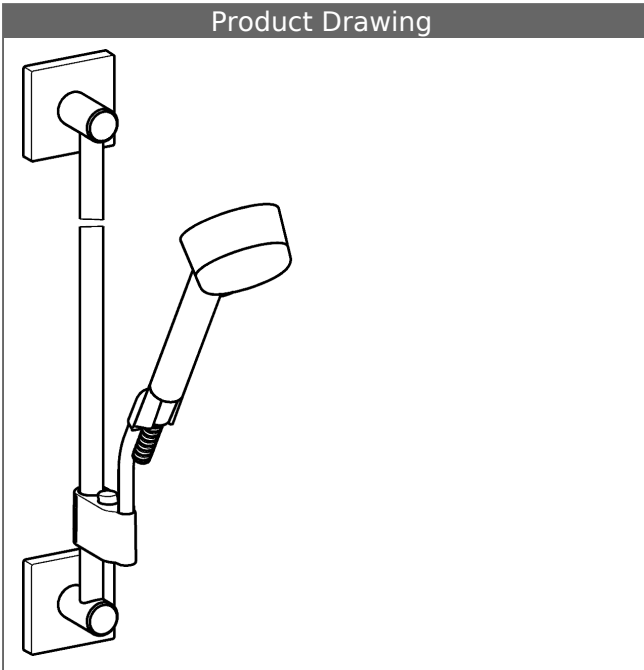

Product Drawing