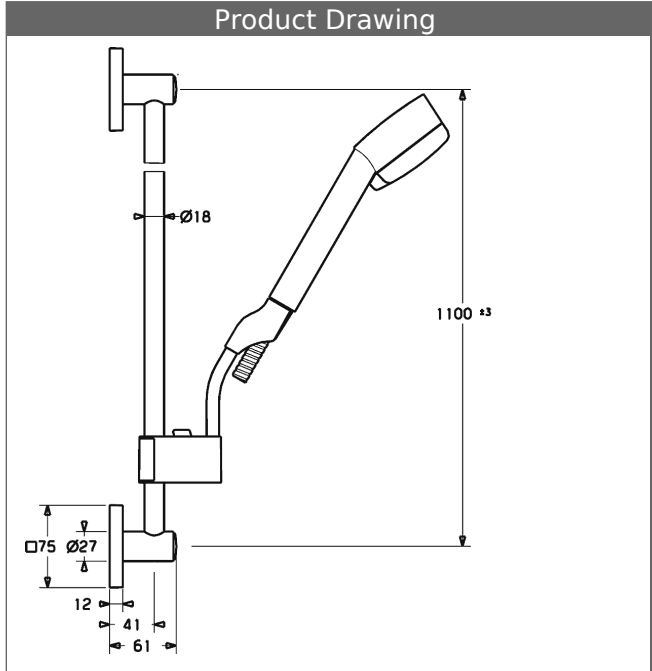

**HANSA**  
**wall bar set 1100 mm**  
 also compatible with HANSAMATRIX

**Description**

HANSA  
 wall bar set 1100 mm  
 also compatible with HANSAMATRIX

- consisting of:
- wall bar 1100 mm, Ø 18 mm
- height adjustment: push button control
- slide: adjustable
- shower bracket: adjustable
- wall bar
- (-) can be shortened
- fastening set
- Silverjet® shower hose
- length 1600 mm
- HANSADESIGNO hand shower (P-IX 19200/IB)
- (-) 3-spray
- (-) strainer
- water saving set (9 l/min)
- Hansajetclean technology

Model	Item No.
chrome	44410190 

Product Image

Product Drawing

Product Drawing

Product Drawing

Related Products

<b>Image:</b>	<b>Description:</b>	<b>Model / Item No.:</b>
---------------	---------------------	--------------------------