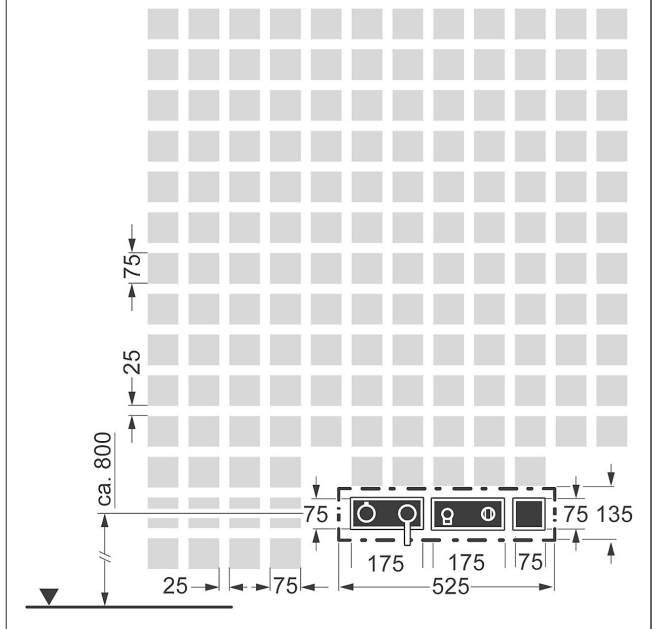

Product Image

Product Drawing

Related Products

Image:	Description:	Model / Item No.:
	<p>HANSAMATRIX installation unit set 06 single-lever mixer, DN 15</p> <p>for distant positioned bathtub spout (HANSAFILL) without HANSAFILL tub filler and drain assembly</p>	44860060