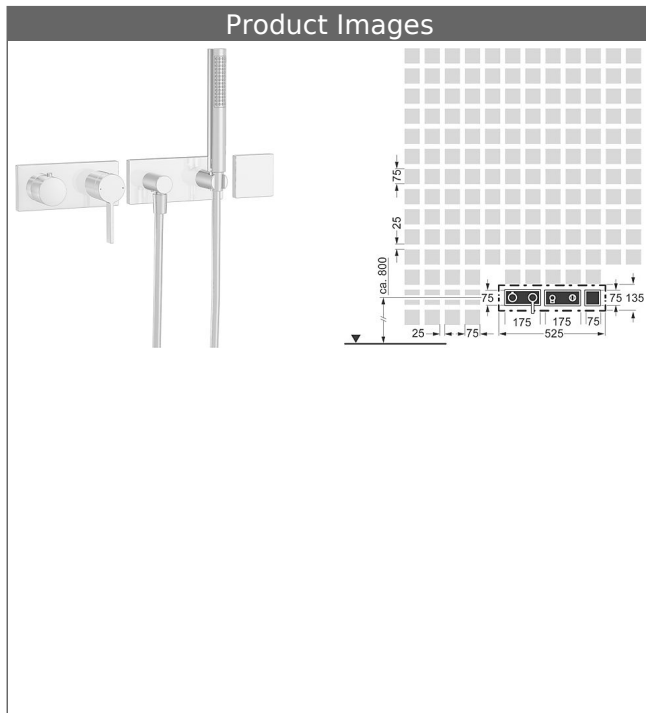

**HANSALOFT**  
**trim kit installation set 3.1**  
**single-lever mixer, DN 15**  
**suitable for HANSAMATRIX installation unit**  
 with shower set  
 for distant positioned bathtub spout (HANSAFILL)

**Description**

**HANSALOFT**  
 trim kit installation set 3.1  
 single-lever mixer, DN 15  
 suitable for HANSAMATRIX installation unit  
 with shower set  
 for distant positioned bathtub spout (HANSAFILL)

**HANSA|LIVING**  
**shower set**

with wall connection elbow  
 Item No.: 44430100  
 Qty: 1  
 HANSASTILO hand shower  
 Silverjet® shower hose 1250 mm, chrome optic  
 wall-mounted shower bracket  
 wall connection elbow

**HANSA**  
**trim kit**

**Pipe interrupter**  
 also compatible with HANSAMATRIX  
 Item No.: 44810000  
 Qty: 1  
 trim kit consisting of:  
 square rosette , 75x75mm  
 trim plate frame

**HANSALOFT**  
**trim kit**  
**single-lever faucet**  
**suitable for HANSAMATRIX installation unit**