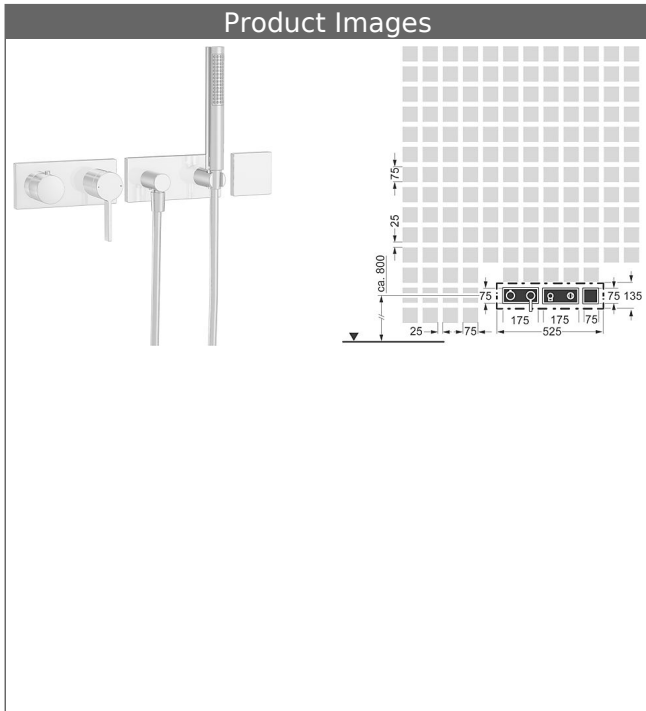

HANSALOFT trim kit with function unit
trim kit installation set 13
single-lever mixer, DN 15
suitable for HANSAMATRIX installation unit
 with shower set
 for distant positioned bathtub spout (HANSAFILL)

Description

HANSALOFT trim kit with function unit
 trim kit installation set 13
 single-lever mixer, DN 15
 suitable for HANSAMATRIX installation unit
 with shower set
 for distant positioned bathtub spout (HANSAFILL)

HANSA|LIVING
shower set

with wall connection elbow
 Item No.: 44430100
 Qty: 1
 HANSASTILO hand shower
 Silverjet® shower hose 1250 mm, chrome optic
 wall-mounted shower bracket
 wall connection elbow

HANSA
trim kit

Pipe interrupter
 also compatible with HANSAMATRIX
 Item No.: 44810000
 Qty: 1
 trim kit consisting of:
 square rosette , 75x75mm
 trim plate frame
 DVGW in preparation

HANSALOFT
trim kit with function unit
single-lever faucet
suitable for HANSAMATRIX installation unit