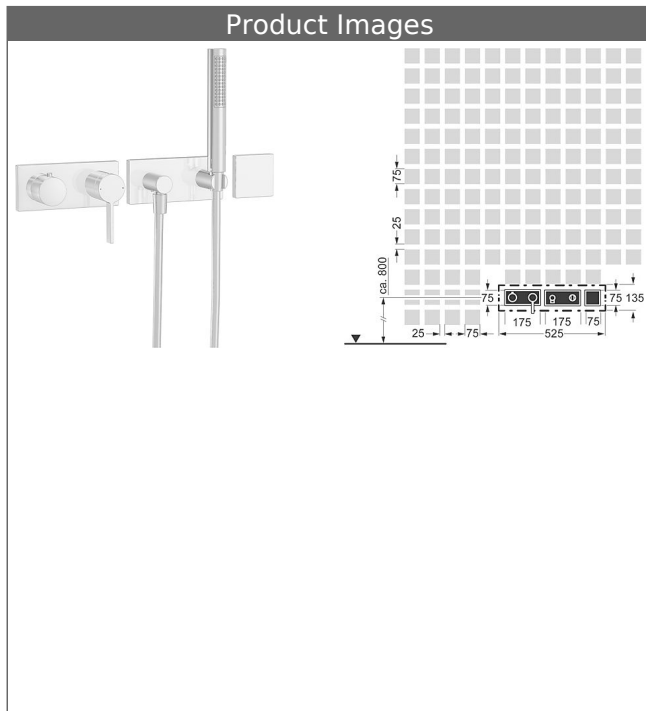

**HANSALOFT trim kit with function unit
trim kit installation set 13
single-lever mixer, DN 15
suitable for HANSAMATRIX installation unit
with shower set
for distant positioned bathtub spout (HANSAFILL)**

Description

HANSALOFT trim kit with function unit
trim kit installation set 13
single-lever mixer, DN 15
suitable for HANSAMATRIX installation unit
with shower set
for distant positioned bathtub spout (HANSAFILL)

**HANSA|LIVING
shower set**

with wall connection elbow
Item No.: 44430100
Qty: 1
HANSASTILO hand shower
Silverjet® shower hose 1250 mm, chrome optic
wall-mounted shower bracket
wall connection elbow

**HANSA
trim kit**

Pipe interrupter
also compatible with HANSAMATRIX
Item No.: 44810000
Qty: 1
trim kit consisting of:
square rosette , 75x75mm
trim plate frame
DVGW in preparation

**HANSALOFT
trim kit with function unit
single-lever faucet
suitable for HANSAMATRIX installation unit**