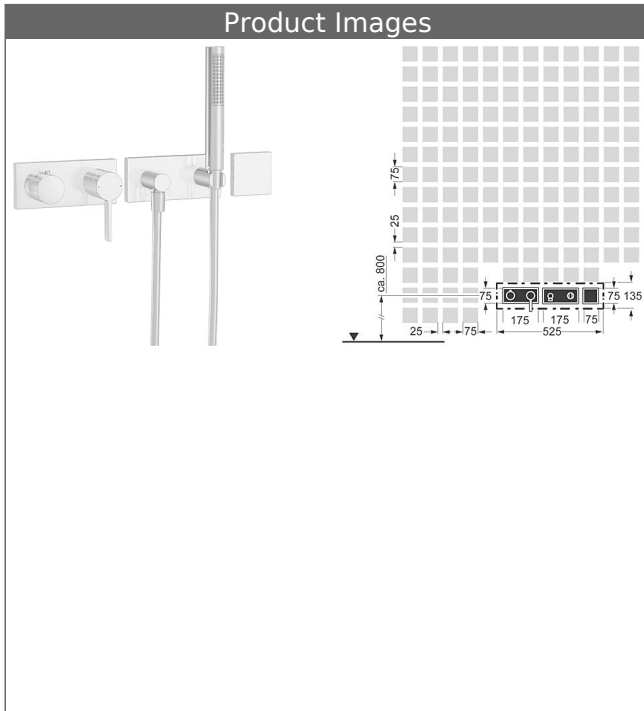

**HANSALOFT trim kit with function unit
trim kit installation set 13
single-lever mixer, DN 15
suitable for HANSAMATRIX installation unit
with shower set
for distant positioned bathtub spout (HANSAFILL)**

Description

HANSALOFT trim kit with function unit
trim kit installation set 13
single-lever mixer, DN 15
suitable for HANSAMATRIX installation unit
with shower set
for distant positioned bathtub spout (HANSAFILL)

**HANSA|LIVING
shower set**

with wall connection elbow
Item No.: 44430100

Qty: 1

HANSASTILO hand shower
Silverjet® shower hose 1250 mm, chrome optic
wall-mounted shower bracket
wall connection elbow

**HANSA
trim kit**

Pipe interrupter

also compatible with HANSAMATRIX
Item No.: 44810000

Qty: 1

trim kit consisting of:
square rosette , 75x75mm
trim plate frame
DVGW in preparation

**HANSALOFT
trim kit with function unit
single-lever faucet**