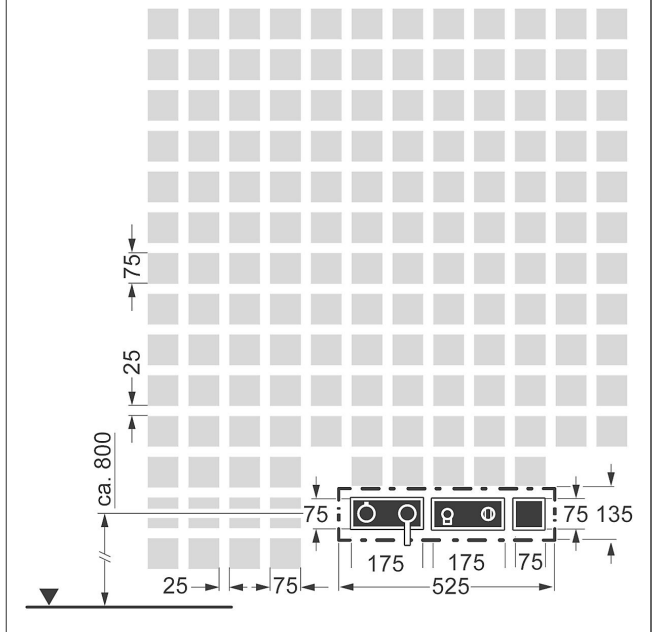

Product Drawing