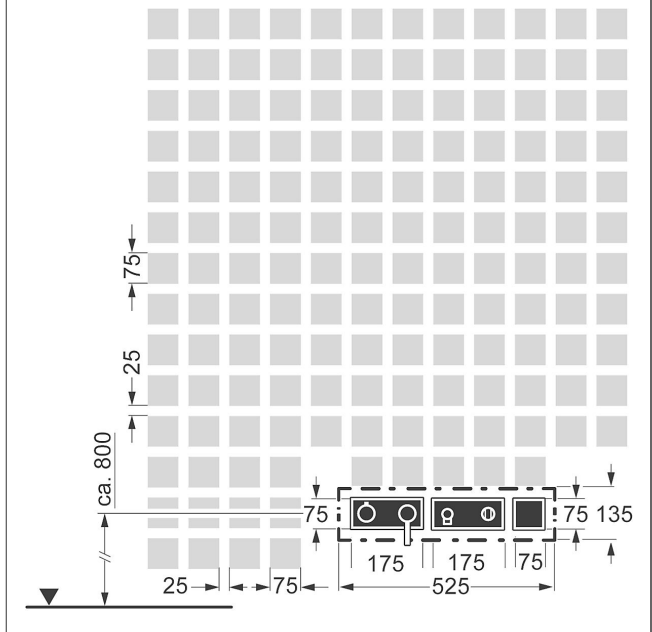

Model	Item No.
chrome	44874130

suitable for concealed installation package
HANSAMATRIX 4486 0060

Product Image

Product Drawing

Related Products

Image:	Description:	Model / Item No.:
	<p>HANSAMATRIX installation unit set 06 single-lever mixer, DN 15</p> <p>for distant positioned bathtub spout (HANSAFILL) without HANSAFILL tub filler and drain assembly</p>	44860060