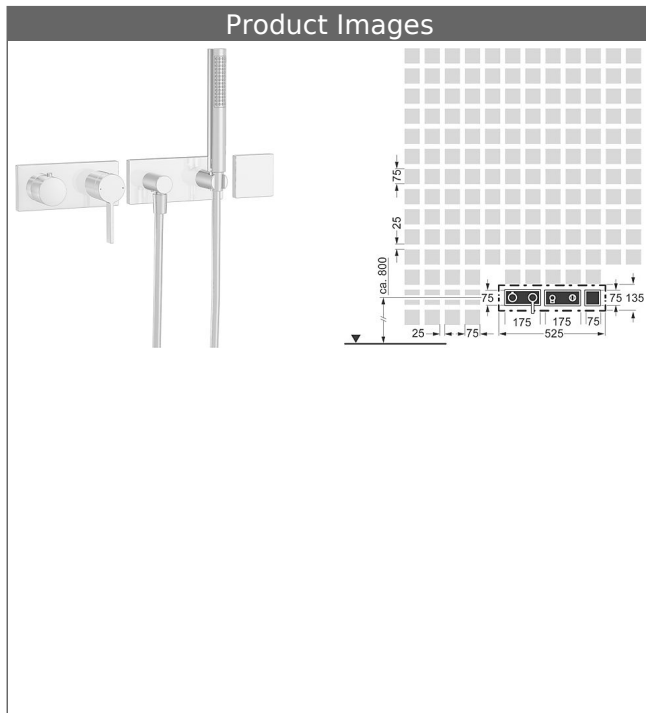

**HANSALOFT trim kit with function unit
trim kit installation set 13
single-lever mixer, DN 15
suitable for HANSAMATRIX installation unit
with shower set
for distant positioned bathtub spout (HANSAFILL)**

Description

HANSALOFT trim kit with function unit
trim kit installation set 13
single-lever mixer, DN 15
suitable for HANSAMATRIX installation unit
with shower set
for distant positioned bathtub spout (HANSAFILL)

**HANSA|LIVING
shower set**

with wall connection elbow
Item No.: 44430100
Qty: 1
HANSASTILO hand shower
Silverjet® shower hose 1250 mm, chrome optic
wall-mounted shower bracket
wall connection elbow

**HANSA
trim kit**

Pipe interrupter
also compatible with HANSAMATRIX
Item No.: 44810000
Qty: 1
trim kit consisting of:
square rosette , 75x75mm
trim plate frame
DVGW in preparation

**HANSALOFT
trim kit with function unit
single-lever mixer
suitable for HANSAMATRIX installation unit**