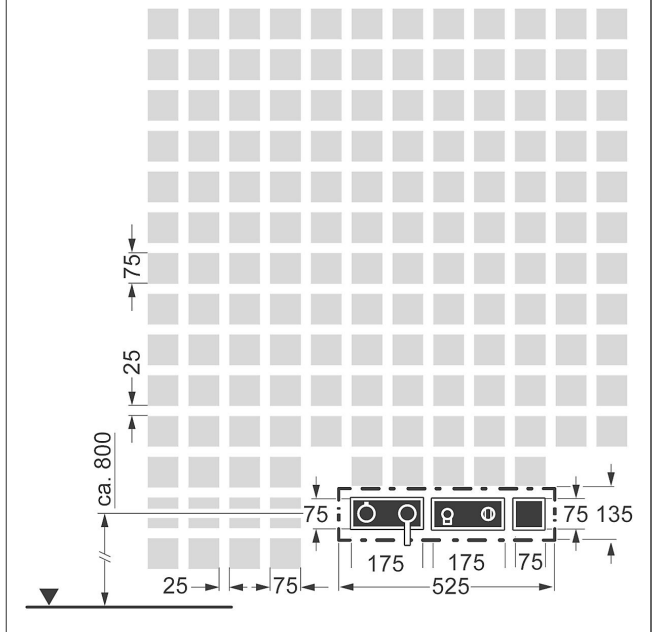

| Model  | Item No. |   |
|--------|----------|---|
| chrome | 44874130 |  |

suitable for concealed installation package  
 HANSAMATRIX 4486 0060

Product Image

Product Drawing