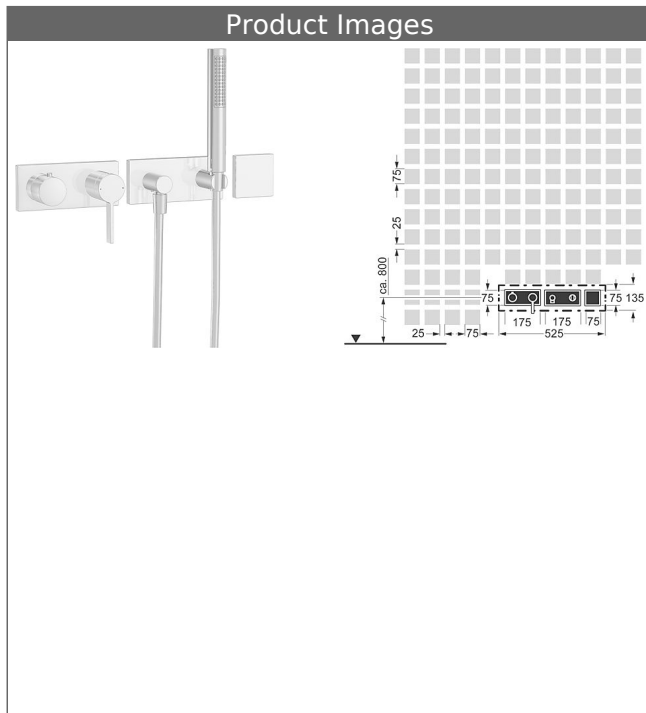

HANSALOFT
trim kit installation set 3.1
single-lever mixer, DN 15
suitable for HANSAMATRIX installation unit
 with shower set
 for distant positioned bathtub spout (HANSAFILL)

Description

HANSALOFT
 trim kit installation set 3.1
 single-lever mixer, DN 15
 suitable for HANSAMATRIX installation unit
 with shower set
 for distant positioned bathtub spout (HANSAFILL)

HANSA|LIVING
shower set

with wall connection elbow
 Item No.: 44430100
 Qty: 1
 HANSASTILO hand shower
 Silverjet® shower hose 1250 mm, chrome optic
 wall-mounted shower bracket
 wall connection elbow

HANSA
trim kit

Pipe interrupter
 also compatible with HANSAMATRIX
 Item No.: 44810000
 Qty: 1
 trim kit consisting of:
 square rosette , 75x75mm
 trim plate frame

HANSALOFT
trim kit
single-lever faucet
suitable for HANSAMATRIX installation unit

with 2-way-diverter
 rosette without screws
 Item No.: 57649503
 Qty: 1
 trim kit consisting of:
 operating lever (metal)
 lever for diverter (metal)
 sleeve and wall rosette
 trim plate frame

Model	Item No.	
chrome	44874130	