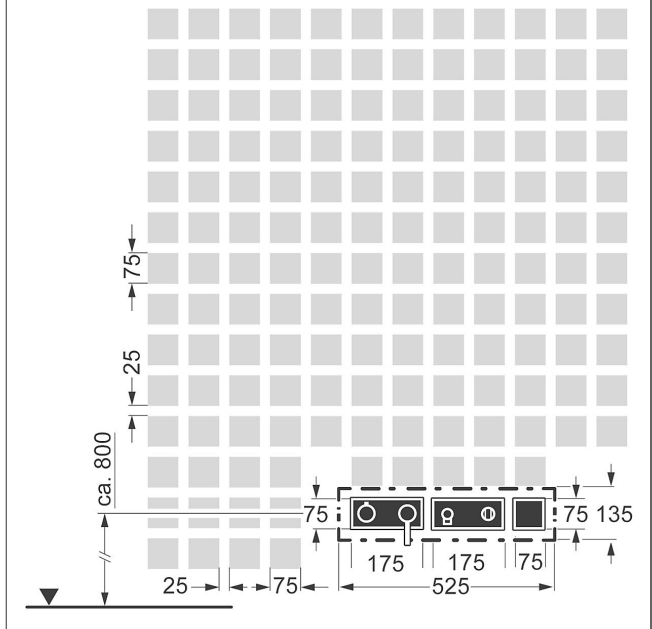

HANSALOFT
trim kit installation set 3.1
single-lever mixer, DN 15
suitable for HANSAMATRIX installation unit
 with shower set
 for distant positioned bathtub spout (HANSAFILL)

Description

HANSALOFT
 trim kit installation set 3.1
 single-lever mixer, DN 15
 suitable for HANSAMATRIX installation unit
 with shower set
 for distant positioned bathtub spout (HANSAFILL)

Pipe interrupter
 also compatible with HANSAMATRIX
 Item No.: 44810000
 Qty: 1
 trim kit consisting of:
 square rosette , 75x75mm
 trim plate frame

HANSALOFT
trim kit
single-lever faucet
suitable for HANSAMATRIX installation unit

with 2-way-diverter
 rosette without screws
 Item No.: 57649503
 Qty: 1
 trim kit consisting of:
 operating lever (metal)
 lever for diverter (metal)
 sleeve and wall rosette
 trim plate frame

Model	Item No.	
chrome	44874130	

suitable for concealed installation package
 HANSAMATRIX 4486 0060

Product Image

Product Drawing

Related Products

Image:	Description:	Model / Item No.:
	<p>HANSAMATRIX installation unit set 3.0 single-lever mixer, DN 15</p> <p>for distant positioned bathtub spout (HANSAFILL) without HANSAFILL tub filler and drain assembly</p>	44860060