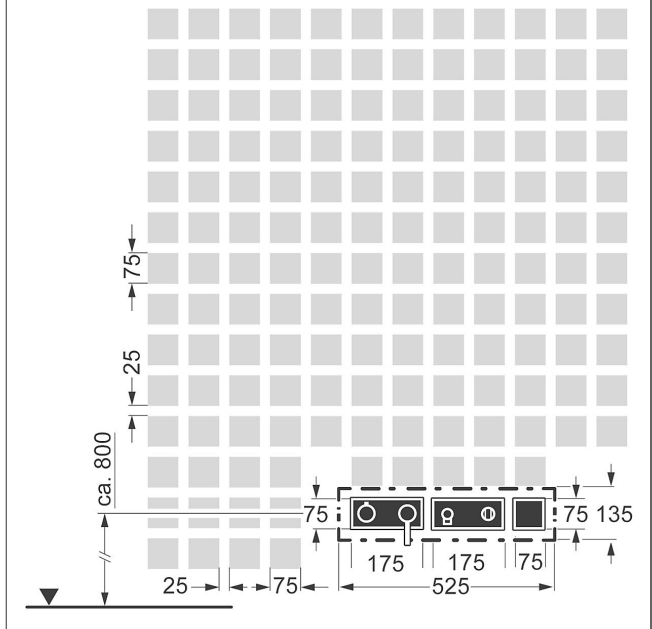

with 2-way-diverter
 rosette without screws
 Item No.: 57649503
 Qty: 1
 trim kit consisting of:
 operating lever (metal)
 lever for diverter (metal)
 sleeve and wall rosette
 trim plate frame

Model	Item No.	
chrome	44874130	