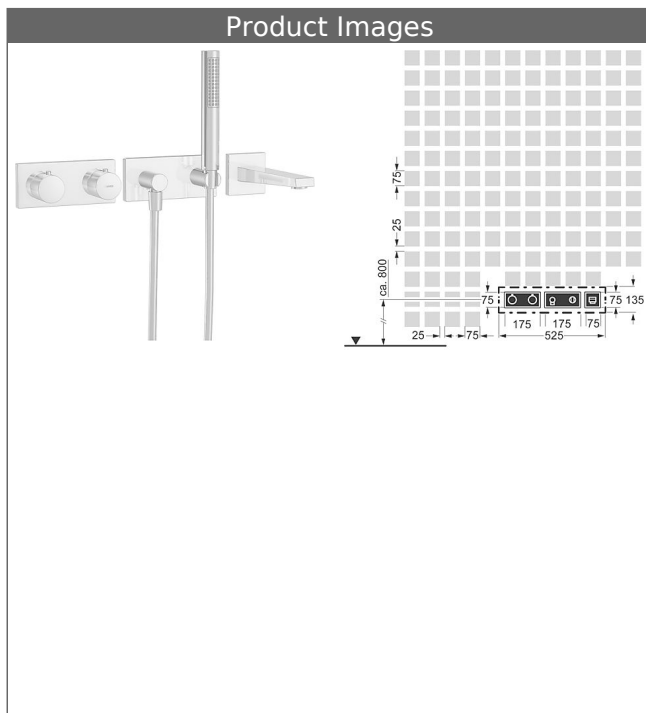

**HANSALOFT trim kit with function unit
trim kit installation set 12
thermostatic mixer, DN 15 (G1/2)
suitable for HANSAMATRIX installation unit
with shower set
with bathtub spout, DN 15**

Description

HANSALOFT trim kit with function unit
trim kit installation set 12
thermostatic mixer, DN 15 (G1/2)
suitable for HANSAMATRIX installation unit
with shower set
with bathtub spout, DN 15

**HANSA|LIVING
trim kit with function unit
thermostatic mixer, DN 15 (G1/2)
suitable for HANSAMATRIX installation unit**

suitable for HANSASIGNATUR, HANSALOFT,
HANSADESIGNO, HANSALIGNA, HANSASTECLA,
HANSARONDA,
with 2-way-diverter/with volume control
rosette without screws
Item No.: 44539503
Qty: 1
trim kit consisting of:
temperature control handle (metal) with safety stop at
38°C
lever for diverter (metal)
sleeve and wall rosette
trim plate frame
retrofitable temperature limiter at approximately 38 °C

**HANSA|LIVING
shower set**

with wall connection elbow
Item No.: 44430100
Qty: 1
HANSASTILO hand shower
Silverjet® shower hose 1250 mm, chrome optic
wall-mounted shower bracket
wall connection elbow

**HANSALOFT
bathtub spout, DN 15**

as wall-mounted spout
Item No.: 57652100
Qty: 1
DR brass (MS 63)
CACHE® flow straightener with fitting wrench
square rosette , 75x75mm
rosette, twist-resistant
round rosette, Ø 75 mm additionally enclosed