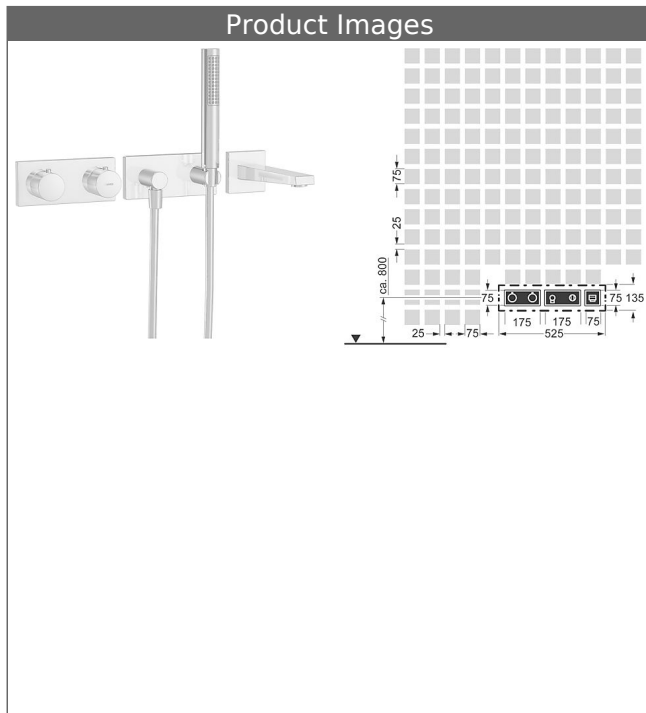

**HANSALOFT trim kit with function unit
trim kit installation set 12
thermostatic mixer, DN 15 (G1/2)
suitable for HANSAMATRIX installation unit
with shower set
with bathtub spout, DN 15**

Description

HANSALOFT trim kit with function unit
trim kit installation set 12
thermostatic mixer, DN 15 (G1/2)
suitable for HANSAMATRIX installation unit
with shower set
with bathtub spout, DN 15

**HANSA|LIVING
trim kit with function unit
thermostatic mixer, DN 15 (G1/2)
suitable for HANSAMATRIX installation unit**

suitable for HANSASIGNATUR, HANSALOFT,
HANSADESIGNO, HANSALIGNA, HANSASTELA,
HANSARONDA,
with 2-way-diverter/with volume control
rosette without screws
Item No.: 44539503
Qty: 1
trim kit consisting of:
temperature control handle (metal) with safety stop at
38°C
lever for diverter (metal)
sleeve and wall rosette
trim plate frame
retrofitable temperature limiter at approximately 38 °C

**HANSA|LIVING
shower set**

with wall connection elbow
Item No.: 44430100
Qty: 1
HANSASTILO hand shower
Silverjet® shower hose 1250 mm, chrome optic
wall-mounted shower bracket
wall connection elbow

**HANSALOFT
bathtub spout, DN 15**

as wall-mounted spout
Item No.: 57652100
Qty: 1
DR brass (MS 63)
CACHE® flow straightener with fitting wrench
square rosette , 75x75mm
rosette, twist-resistant
round rosette, Ø 75 mm additionally enclosed