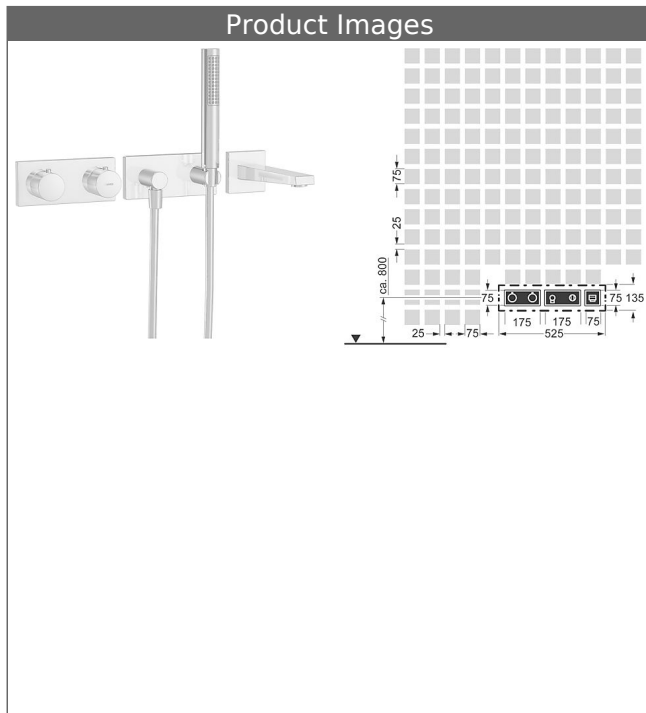

**HANSALOFT trim kit with function unit
trim kit installation set 12
thermostatic mixer, DN 15 (G1/2)
suitable for HANSAMATRIX installation unit
with shower set
with bathtub spout, DN 15**

Description

HANSALOFT trim kit with function unit
trim kit installation set 12
thermostatic mixer, DN 15 (G1/2)
suitable for HANSAMATRIX installation unit
with shower set
with bathtub spout, DN 15

**HANSA|LIVING
trim kit with function unit
thermostatic mixer, DN 15 (G1/2)
suitable for HANSAMATRIX installation unit**

suitable for HANSASIGNATUR, HANSALOFT,
HANSADESIGNO, HANSALIGNA, HANSASTECLA,
HANSARONDA,
with 2-way-diverter/with volume control
rosette without screws
Item No.: 44539503
Qty: 1
trim kit consisting of:
temperature control handle (metal) with safety stop at
38°C
lever for diverter (metal)
sleeve and wall rosette
trim plate frame
retrofitable temperature limiter at approximately 38 °C

**HANSA|LIVING
shower set**

with wall connection elbow
Item No.: 44430100
Qty: 1
HANSASTILO hand shower
Silverjet® shower hose 1250 mm, chrome optic
wall-mounted shower bracket
wall connection elbow

**HANSALOFT
bathtub spout, DN 15**

as wall-mounted spout
Item No.: 57652100
Qty: 1
DR brass (MS 63)
CACHE® flow straightener with fitting wrench
square rosette , 75x75mm
rosette, twist-resistant
round rosette, Ø 75 mm additionally enclosed