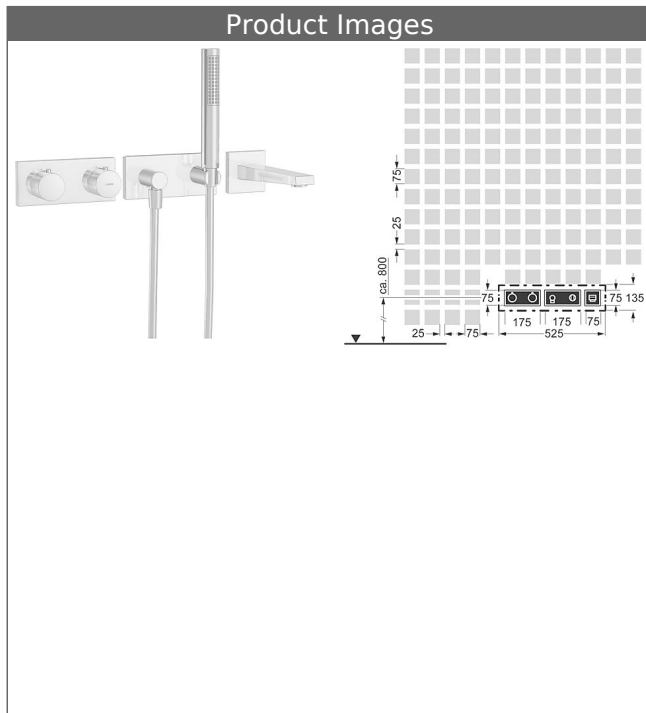

**HANSALOFT trim kit with function unit  
trim kit installation set 12  
thermostatic mixer, DN 15 (G1/2)  
suitable for HANSAMATRIX installation unit  
with shower set  
with bathtub spout, DN 15**

**Description**

HANSALOFT trim kit with function unit  
trim kit installation set 12  
thermostatic mixer, DN 15 (G1/2)  
suitable for HANSAMATRIX installation unit  
with shower set  
with bathtub spout, DN 15

**HANSA|LIVING  
trim kit with function unit  
thermostatic mixer, DN 15 (G1/2)  
suitable for HANSAMATRIX installation unit**

suitable for HANSASIGNATUR, HANSALOFT,  
HANSADESIGNO, HANSALIGNA, HANSASTELA,  
HANSARONDA,  
with 2-way-diverter/with volume control  
rosette without screws  
Item No.: 44539503  
Qty: 1  
trim kit consisting of:  
temperature control handle (metal) with safety stop at  
38°C  
lever for diverter (metal)  
sleeve and wall rosette  
trim plate frame  
retrofittable temperature limiter at approximately 38 °C

**HANSALOFT  
bathtub spout, DN 15**

as wall-mounted spout  
Item No.: 57652100  
Qty: 1  
DR brass (MS 63)  
CACHE® flow straightener with fitting wrench  
square rosette , 75x75mm  
rosette, twist-resistant  
round rosette, Ø 75 mm additionally enclosed