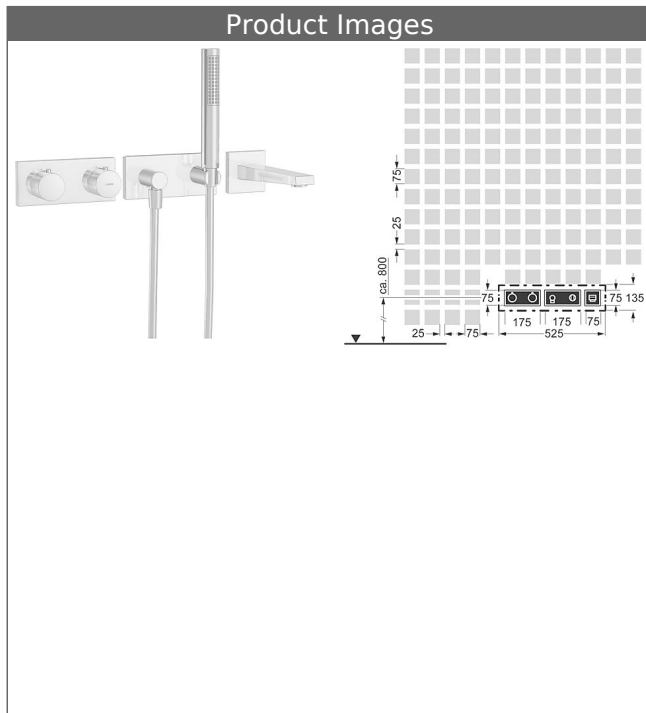

**HANSALOFT trim kit with function unit  
trim kit installation set 12  
thermostatic mixer, DN 15 (G1/2)  
suitable for HANSAMATRIX installation unit  
with shower set  
with bathtub spout, DN 15**

**Description**

HANSALOFT trim kit with function unit  
trim kit installation set 12  
thermostatic mixer, DN 15 (G1/2)  
suitable for HANSAMATRIX installation unit  
with shower set  
with bathtub spout, DN 15

**HANSA|LIVING  
trim kit with function unit  
thermostatic mixer, DN 15 (G1/2)  
suitable for HANSAMATRIX installation unit**

suitable for HANSASIGNATUR, HANSALOFT,  
HANSADESIGNO, HANSALIGNA, HANSASTELA,  
HANSARONDA,  
with 2-way-diverter/with volume control  
rosette without screws  
Item No.: 44539503  
Qty: 1  
trim kit consisting of:  
temperature control handle (metal) with safety stop at  
38°C  
lever for diverter (metal)  
sleeve and wall rosette  
trim plate frame  
retrofitable temperature limiter at approximately 38 °C

**HANSALOFT  
bathtub spout, DN 15**

as wall-mounted spout  
Item No.: 57652100  
Qty: 1  
DR brass (MS 63)  
CACHE® flow straightener with fitting wrench  
square rosette , 75x75mm  
rosette, twist-resistant  
round rosette, Ø 75 mm additionally enclosed