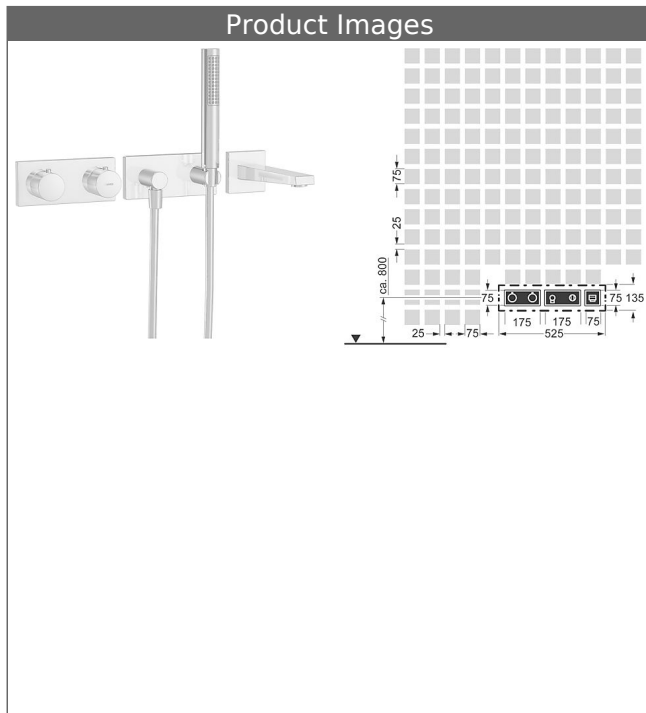

HANSALOFT
trim kit installation set 5.1
thermostatic mixer, DN 15 (G1/2)
suitable for HANSAMATRIX installation unit
 with shower set
 with bathtub spout, DN 15

Description

HANSALOFT
 trim kit installation set 5.1
 thermostatic mixer, DN 15 (G1/2)
 suitable for HANSAMATRIX installation unit
 with shower set
 with bathtub spout, DN 15

HANSA|LIVING
trim kit
thermostatic mixer, DN 15 (G1/2)
suitable for HANSAMATRIX installation unit

suitable for HANSASIGNATUR, HANSALOFT,
 HANSADESIGNO, HANSALIGNA, HANSASTELA,
 HANSARONDA,
 with 2-way-diverter/with volume control
 rosette without screws
 Item No.: 44539503
 Qty: 1
 trim kit consisting of:
 temperature control handle (metal) with safety stop at
 38°C
 lever for diverter (metal)
 sleeve and wall rosette
 trim plate frame
 retrofittable temperature limiter at approximately 38 °C

HANSA|LIVING
shower set

with wall connection elbow
 Item No.: 44430100
 Qty: 1
 HANSASTILO hand shower
 Silverjet® shower hose 1250 mm, chrome optic
 wall-mounted shower bracket
 wall connection elbow

HANSALOFT
bathtub spout, DN 15

as wall-mounted spout
 Item No.: 57652100
 Qty: 1
 DR brass (MS 63)
 CACHÉ® flow straightener with fitting wrench
 square rosette , 75x75mm
 rosette, twist-resistant
 round rosette, Ø 75 mm additionally enclosed