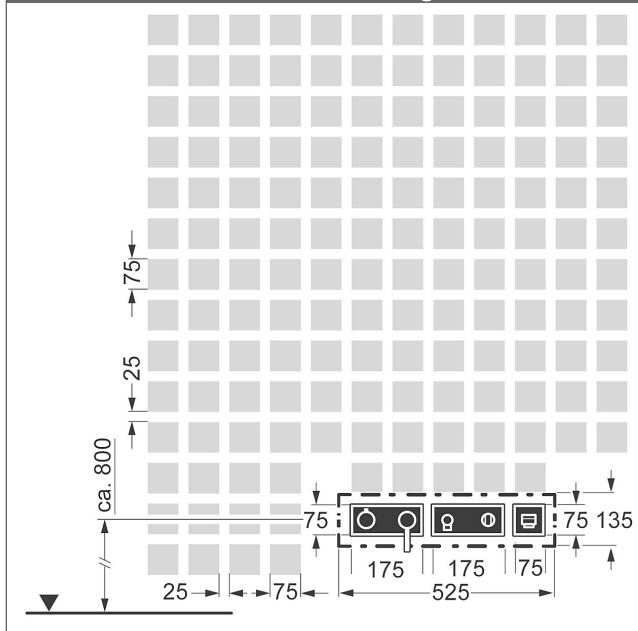

as wall-mounted spout
 Item No.: 57652100
 Qty: 1
 DR brass (MS 63)
 CACHÉ® flow straightener with fitting wrench
 square rosette , 75x75mm
 rosette, twist-resistant
 round rosette, Ø 75 mm additionally enclosed

Model	Item No.	
chrome	44874100	

suitable for concealed installation package
 HANSAMATRIX 4486 0020

Product Image

Product Drawing

Related Products

Image:	Description:	Model / Item No.:
	HANSAMATRIX installation unit set 02 single-lever mixer, DN 15 for two wall outlets	44860020