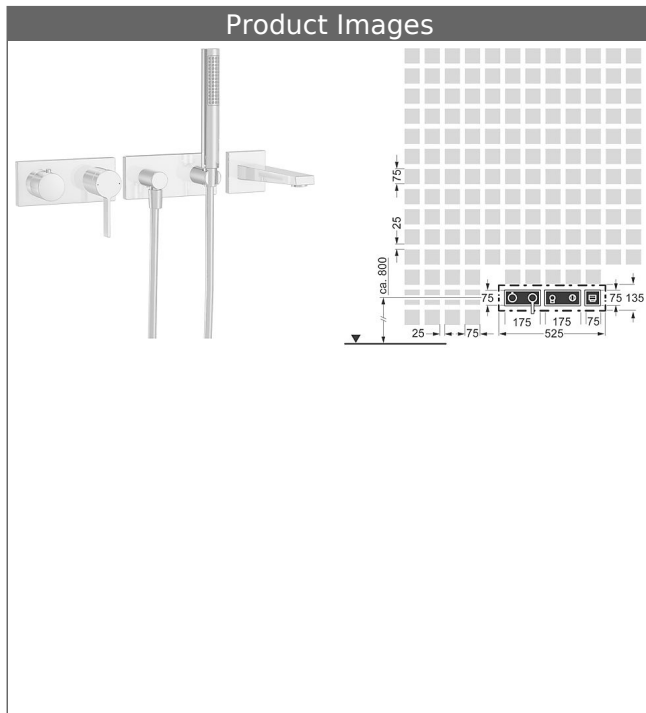

HANSALOFT
trim kit installation set 1.1
single-lever mixer, DN 15
suitable for HANSAMATRIX installation unit
 with shower set
 with bathtub spout, DN 15

Description

HANSALOFT
 trim kit installation set 1.1
 single-lever mixer, DN 15
 suitable for HANSAMATRIX installation unit
 with shower set
 with bathtub spout, DN 15

HANSA|LIVING
shower set
 with wall connection elbow
 Item No.: 44430100
 Qty: 1
 HANSASTILO hand shower
 Silverjet® shower hose 1250 mm, chrome optic
 wall-mounted shower bracket
 wall connection elbow

HANSALOFT
trim kit
single-lever faucet
suitable for HANSAMATRIX installation unit
 with 2-way-diverter
 rosette without screws
 Item No.: 57649503
 Qty: 1
 trim kit consisting of:
 operating lever (metal)
 lever for diverter (metal)
 sleeve and wall rosette
 trim plate frame

HANSALOFT
bathtub spout, DN 15
 as wall-mounted spout
 Item No.: 57652100
 Qty: 1
 DR brass (MS 63)
 CACHÉ® flow straightener with fitting wrench
 square rosette , 75x75mm
 rosette, twist-resistant
 round rosette, Ø 75 mm additionally enclosed