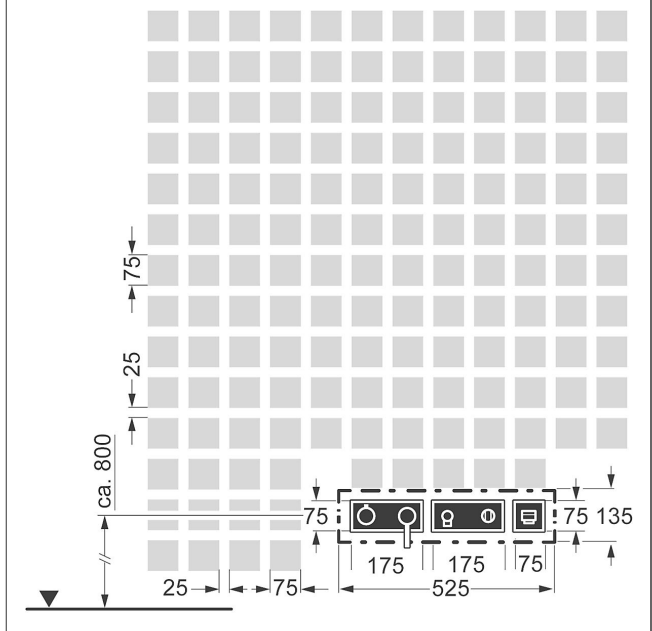

**HANSALOFT**  
**bathtub spout, DN 15**

as wall-mounted spout  
 Item No.: 57652100  
 Qty: 1  
 DR brass (MS 63)  
 CACHÉ® flow straightener with fitting wrench  
 square rosette , 75x75mm  
 rosette, twist-resistant  
 round rosette, Ø 75 mm additionally enclosed