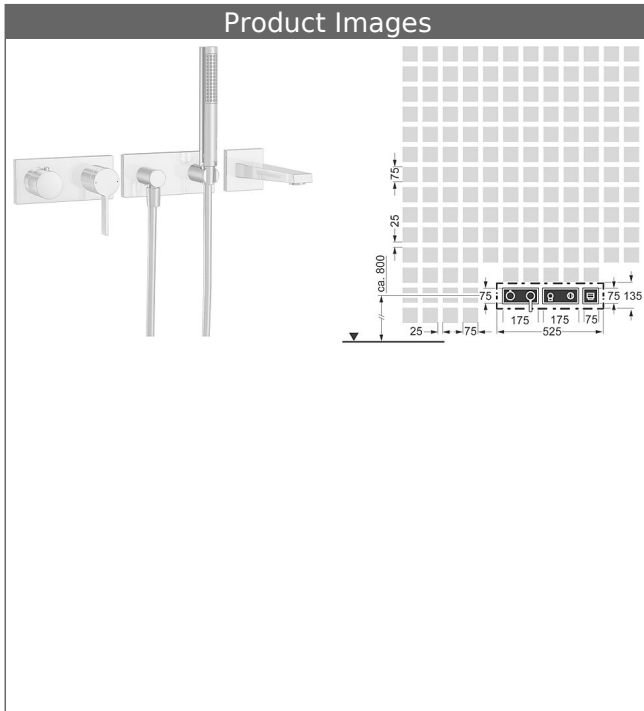

**HANSALOFT trim kit with function unit  
trim kit installation set 10  
single-lever mixer, DN 15  
suitable for HANSAMATRIX installation unit**  
with shower set  
with bathtub spout, DN 15

### Description

HANSALOFT trim kit with function unit  
trim kit installation set 10  
single-lever mixer, DN 15  
suitable for HANSAMATRIX installation unit  
with shower set  
with bathtub spout, DN 15

**HANSA|LIVING  
shower set**

with wall connection elbow  
Item No.: 44430100  
Qty: 1  
HANSASTILO hand shower  
Silverjet® shower hose 1250 mm, chrome optic  
wall-mounted shower bracket  
wall connection elbow

**HANSALOFT  
trim kit with function unit  
single-lever mixer  
suitable for HANSAMATRIX installation unit**

with 2-way-diverter  
rosette without screws  
Item No.: 57649503  
Qty: 1  
trim kit consisting of:  
operating lever (metal)  
lever for diverter (metal)  
sleeve and wall rosette  
trim plate frame