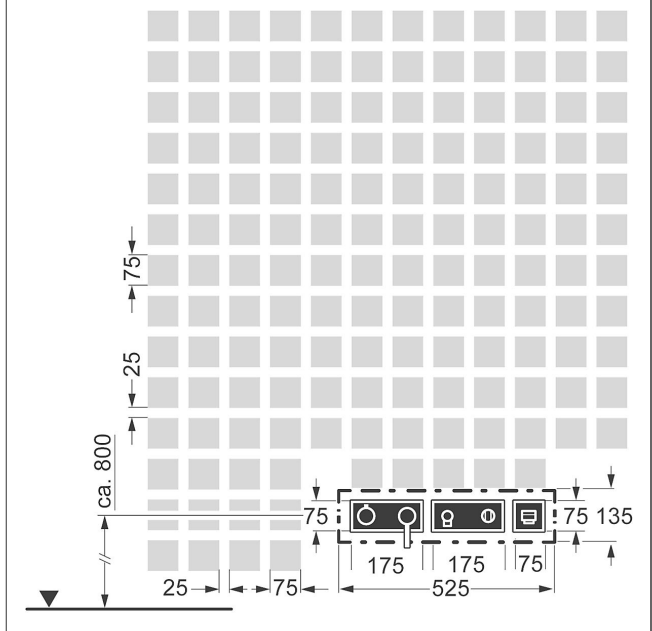

as wall-mounted spout
Item No.: 57652100
Qty: 1
DR brass (MS 63)
CACHE® flow straightener with fitting wrench
square rosette, 75x75mm
rosette, twist-resistant
round rosette, Ø 75 mm additionally enclosed

Model	Item No.
chrome	44874100

suitable for concealed installation package
HANSAMATRIX 4486 0020

Product Image

Product Drawing

Related Products

Image:	Description:	Model / Item No.:
	HANSAMATRIX installation unit set 02 single-lever mixer, DN 15 for two wall outlets	44860020