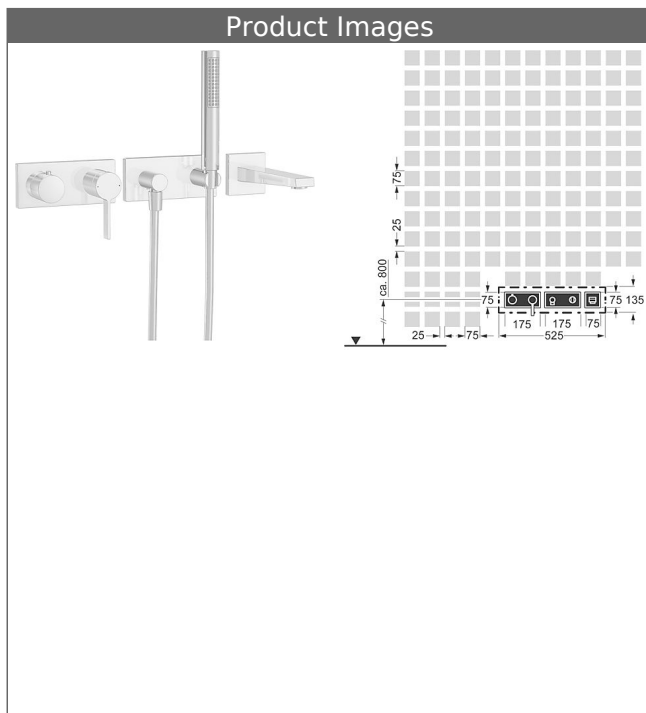

**HANSALOFT trim kit with function unit  
trim kit installation set 10  
single-lever mixer, DN 15  
suitable for HANSAMATRIX installation unit**  
with shower set  
with bathtub spout, DN 15

### Description

HANSALOFT trim kit with function unit  
trim kit installation set 10  
single-lever mixer, DN 15  
suitable for HANSAMATRIX installation unit  
with shower set  
with bathtub spout, DN 15

**HANSA|LIVING  
shower set**

with wall connection elbow  
Item No.: 44430100  
Qty: 1  
HANSASTILO hand shower  
Silverjet® shower hose 1250 mm, chrome optic  
wall-mounted shower bracket  
wall connection elbow

**HANSALOFT  
trim kit with function unit  
single-lever mixer  
suitable for HANSAMATRIX installation unit**

with 2-way-diverter  
rosette without screws  
Item No.: 57649503  
Qty: 1  
trim kit consisting of:  
operating lever (metal)  
lever for diverter (metal)  
sleeve and wall rosette  
trim plate frame