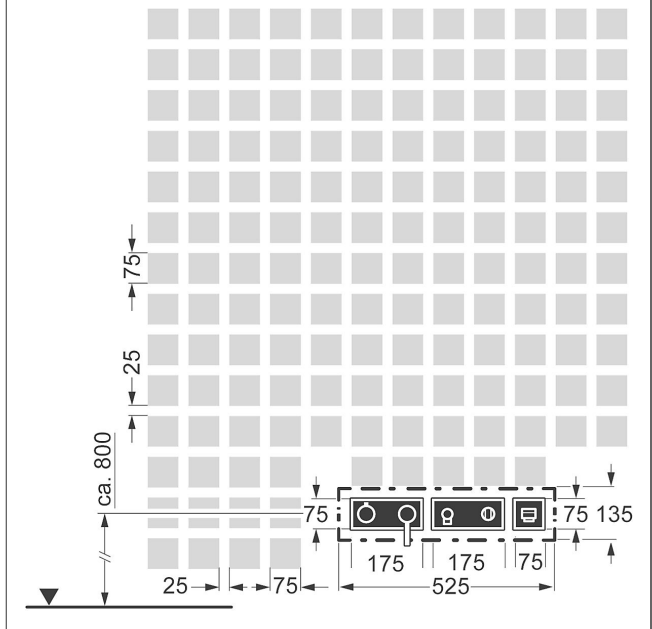

HANSALOFT
bathtub spout, DN 15
 as wall-mounted spout
 Item No.: 57652100
 Qty: 1
 DR brass (MS 63)
 CACHÉ® flow straightener with fitting wrench
 square rosette , 75x75mm
 rosette, twist-resistant
 round rosette, Ø 75 mm additionally enclosed

Model	Item No.
chrome	44874100

suitable for concealed installation package
 HANSAMATRIX 4486 0020

Product Image

Product Drawing

Related Products

Image:	Description:	Model / Item No.:
	<p>HANSAMATRIX installation unit set 1.0 single-lever mixer, DN 15 for two wall outlets</p>	44860020