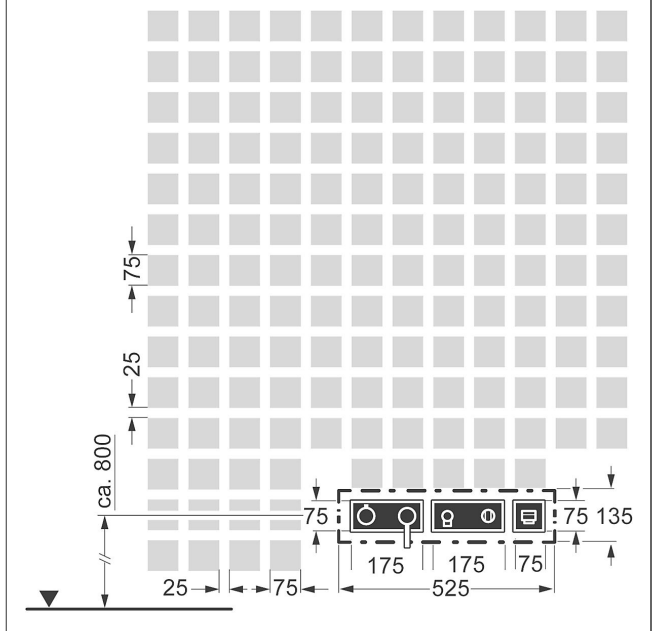

Product Drawing