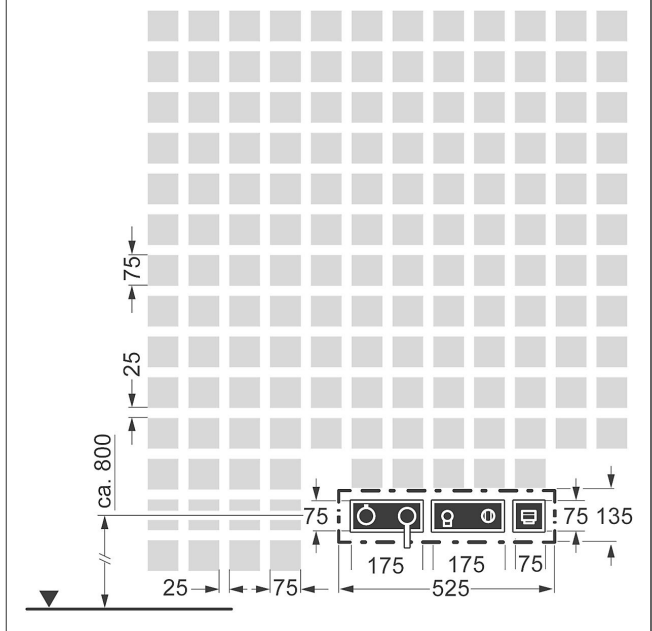

HANSALOFT
bathtub spout, DN 15
 as wall-mounted spout
 Item No.: 57652100
 Qty: 1
 DR brass (MS 63)
 CACHÉ® flow straightener with fitting wrench
 square rosette , 75x75mm
 rosette, twist-resistant
 round rosette, Ø 75 mm additionally enclosed

Model	Item No.
chrome	44874100

suitable for concealed installation package
 HANSAMATRIX 4486 0020

Product Image

Product Drawing

Related Products

Image:	Description:	Model / Item No.:
	<p>HANSAMATRIX installation unit set 1.0 single-lever mixer, DN 15 for two wall outlets</p>	44860020