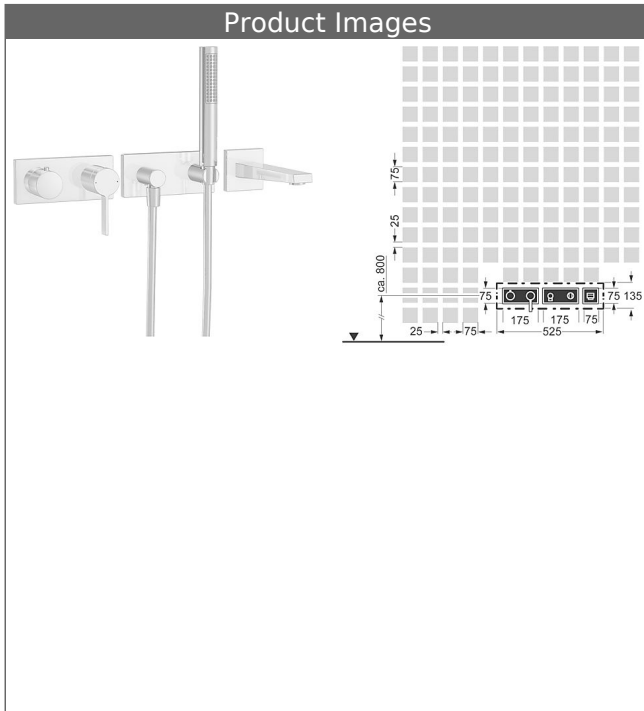

**HANSALOFT trim kit with function unit
trim kit installation set 10
single-lever mixer, DN 15
suitable for HANSAMATRIX installation unit**
with shower set
with bathtub spout, DN 15

Description

HANSALOFT trim kit with function unit
trim kit installation set 10
single-lever mixer, DN 15
suitable for HANSAMATRIX installation unit
with shower set
with bathtub spout, DN 15

**HANSA|LIVING
shower set**

with wall connection elbow
Item No.: 44430100
Qty: 1
HANSASTILO hand shower
Silverjet® shower hose 1250 mm, chrome optic
wall-mounted shower bracket
wall connection elbow

**HANSALOFT
trim kit with function unit
single-lever faucet
suitable for HANSAMATRIX installation unit**

with 2-way-diverter
rosette without screws
Item No.: 57649503
Qty: 1
trim kit consisting of:
operating lever (metal)
lever for diverter (metal)
sleeve and wall rosette
trim plate frame

**HANSALOFT
bathtub spout, DN 15**

as wall-mounted spout
Item No.: 57652100
Qty: 1
DR brass (MS 63)
CACHE® flow straightener with fitting wrench
square rosette, 75x75mm
rosette, twist-resistant
round rosette, Ø 75 mm additionally enclosed