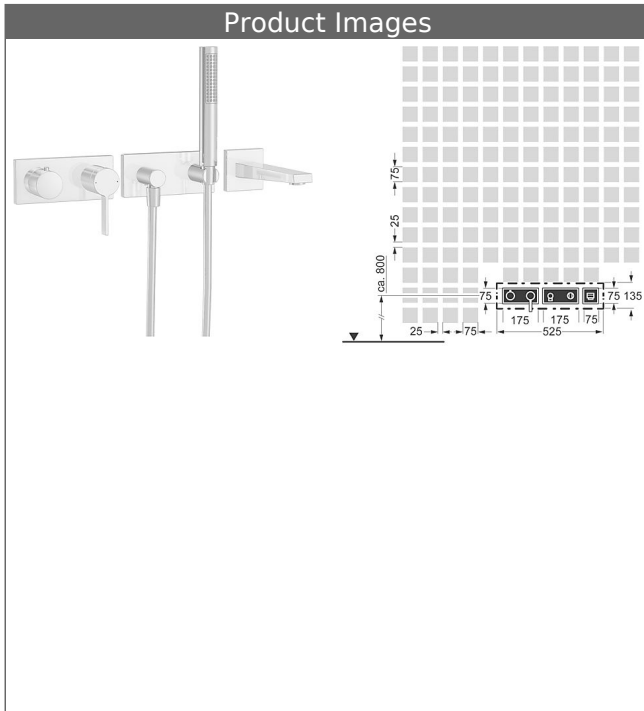

HANSALOFT trim kit with function unit
trim kit installation set 10
single-lever mixer, DN 15
suitable for HANSAMATRIX installation unit
 with shower set
 with bathtub spout, DN 15

Description

HANSALOFT trim kit with function unit
 trim kit installation set 10
 single-lever mixer, DN 15
 suitable for HANSAMATRIX installation unit
 with shower set
 with bathtub spout, DN 15

HANSA|LIVING
shower set

with wall connection elbow
 Item No.: 44430100
 Qty: 1
 HANSASTILO hand shower
 Silverjet® shower hose 1250 mm, chrome optic
 wall-mounted shower bracket
 wall connection elbow

HANSALOFT
trim kit with function unit
single-lever faucet
suitable for HANSAMATRIX installation unit

with 2-way-diverter
 rosette without screws
 Item No.: 57649503
 Qty: 1
 trim kit consisting of:
 operating lever (metal)
 lever for diverter (metal)
 sleeve and wall rosette
 trim plate frame

HANSALOFT
bathtub spout, DN 15

as wall-mounted spout
 Item No.: 57652100
 Qty: 1
 DR brass (MS 63)
 CACHÉ® flow straightener with fitting wrench
 square rosette , 75x75mm
 rosette, twist-resistant
 round rosette, Ø 75 mm additionally enclosed