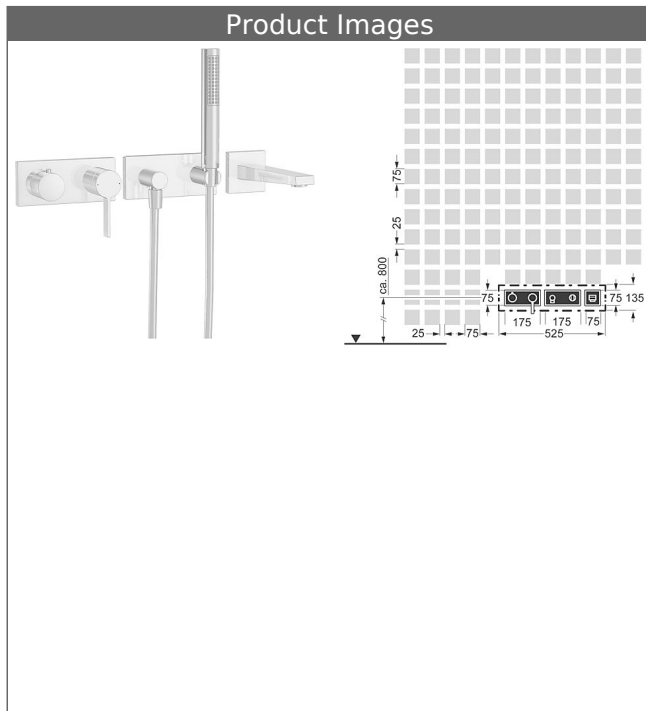

**HANSALOFT trim kit with function unit**  
**trim kit installation set 10**  
**single-lever mixer, DN 15**  
**suitable for HANSAMATRIX installation unit**  
 with shower set  
 with bathtub spout, DN 15

### Description

HANSALOFT trim kit with function unit  
 trim kit installation set 10  
 single-lever mixer, DN 15  
 suitable for HANSAMATRIX installation unit  
 with shower set  
 with bathtub spout, DN 15

**HANSA|LIVING**  
**shower set**

with wall connection elbow  
 Item No.: 44430100  
 Qty: 1  
 HANSASTILO hand shower  
 Silverjet® shower hose 1250 mm, chrome optic  
 wall-mounted shower bracket  
 wall connection elbow

**HANSALOFT**  
**trim kit with function unit**  
**single-lever faucet**  
**suitable for HANSAMATRIX installation unit**

with 2-way-diverter  
 rosette without screws  
 Item No.: 57649503  
 Qty: 1  
 trim kit consisting of:  
 operating lever (metal)  
 lever for diverter (metal)  
 sleeve and wall rosette  
 trim plate frame