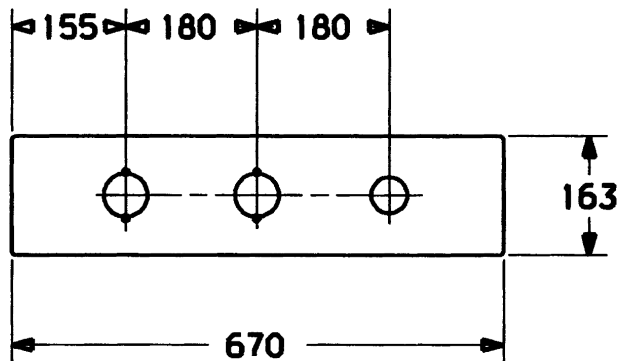

decorative plate for 3-hole-HANSACOMPACT tiled rim assembly 5307

Description

decorative plate
for 3-hole-HANSACOMPACT tiled rim assembly 5307

- decorative plate useable as tile replacement

Model	Item No.
chrome	53220000 

Product Image

Product Drawing

Product Drawing