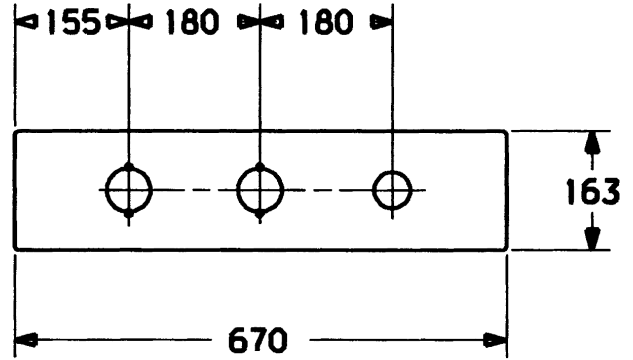

decorative plate for 3-hole-HANSACOMPACT tiled rim assembly 5307

Description

decorative plate
for 3-hole-HANSACOMPACT tiled rim assembly 5307

- decorative plate useable as tile replacement

Model	Item No.
chrome	53220000 

Product Image

Product Drawing

Product Drawing