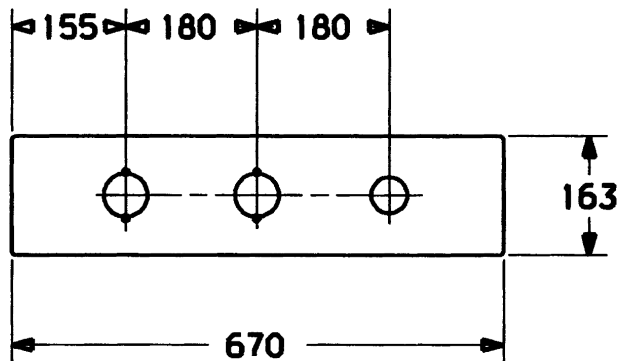

### Description

decorative plate  
for 3-hole-HANSACOMPACT tiled rim assembly 5307

- decorative plate useable as tile replacement

Model	Item No.
chrome	53220000 

Product Image

Product Drawing

Product Drawing