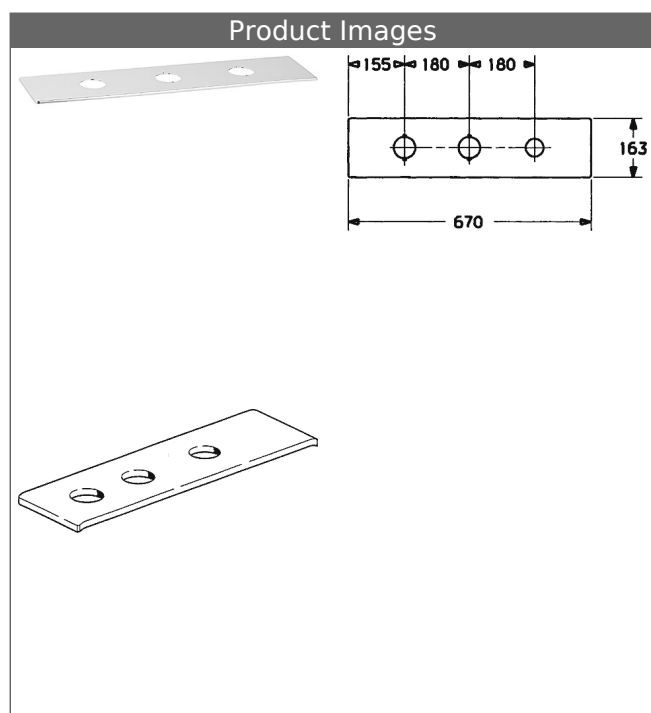

## decorative plate for 3-hole-HANSACOMPACT tiled rim assembly 5307

### Description

decorative plate  
for 3-hole-HANSACOMPACT tiled rim assembly 5307

- decorative plate useable as tile replacement

Model	Item No.
chrome	53220000 

Product Image

Product Drawing

Product Drawing