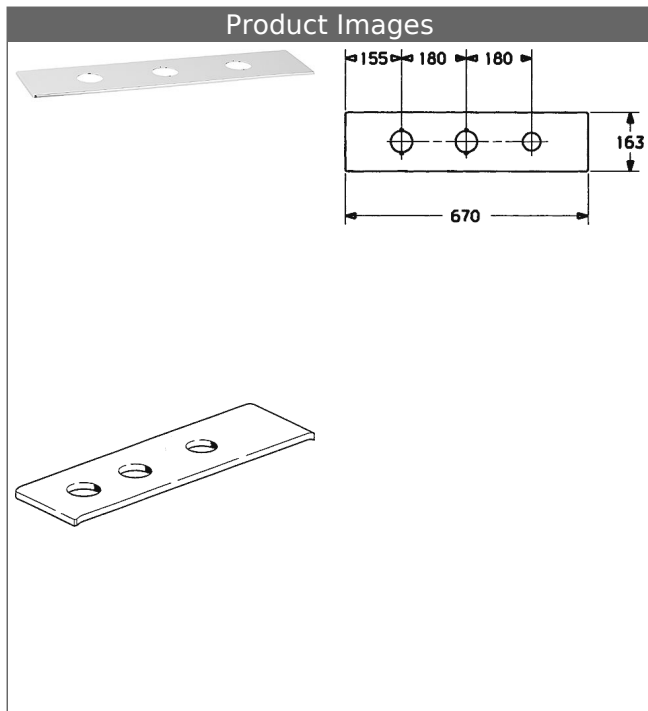

decorative plate for 3-hole-HANSACOMPACT tiled rim assembly 5307

Description

decorative plate
for 3-hole-HANSACOMPACT tiled rim assembly 5307

- decorative plate useable as tile replacement

Model	Item No.
chrome	53220000 

Product Image

Product Drawing

Product Drawing