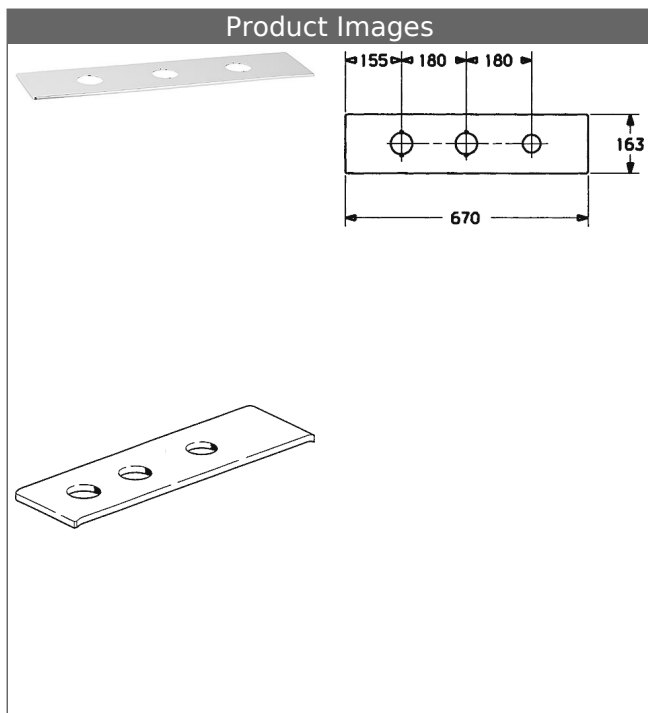

## decorative plate for 3-hole-HANSACOMPACT tiled rim assembly 5307

### Description

decorative plate  
for 3-hole-HANSACOMPACT tiled rim assembly 5307

- decorative plate useable as tile replacement

Model	Item No.
chrome	53220000 

Product Image

Product Drawing

Product Drawing