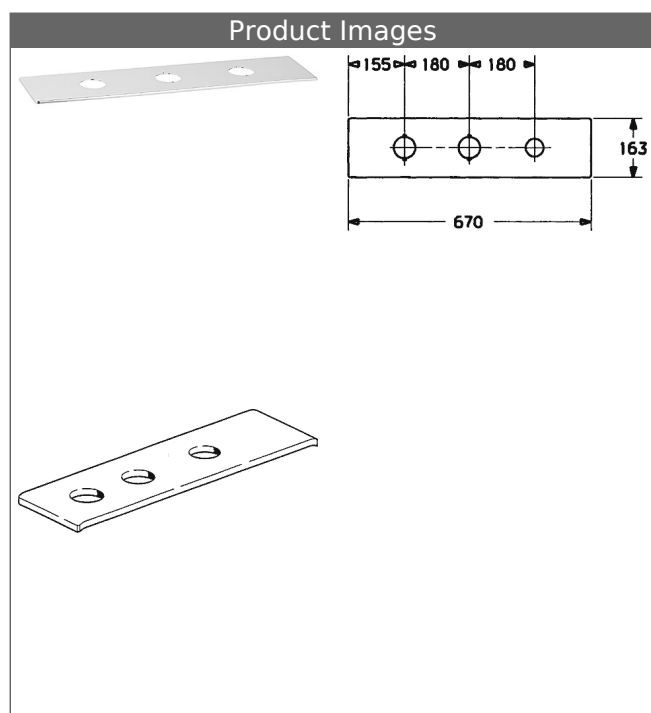

decorative plate for 3-hole-HANSACOMPACT tiled rim assembly 5307

Description

decorative plate
for 3-hole-HANSACOMPACT tiled rim assembly 5307

- decorative plate useable as tile replacement

Model	Item No.
chrome	53220000 

Product Image

Product Drawing

Product Drawing