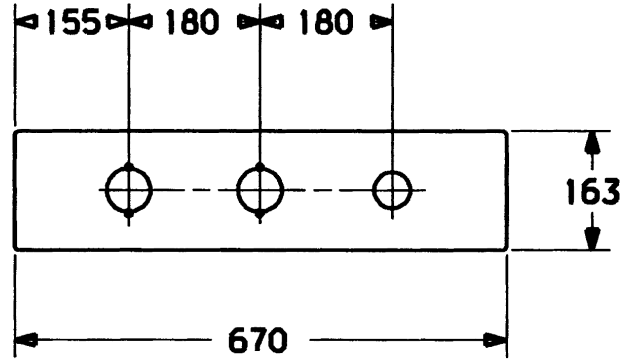

### Description

decorative plate  
for 3-hole-HANSACOMPACT tiled rim assembly 5307

- decorative plate useable as tile replacement

Model	Item No.
chrome	53220000 

Product Image

Product Drawing

Product Drawing