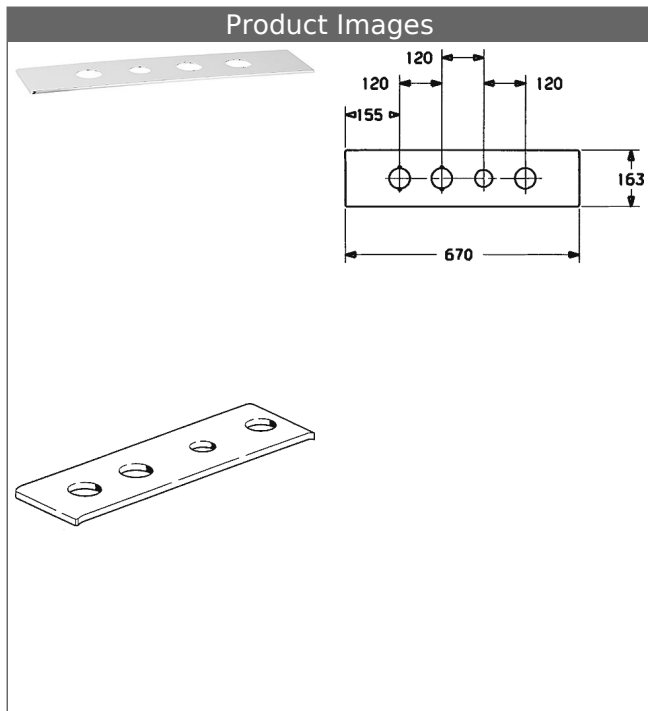

decorative plate for HANSACOMPACT 4-hole wall and renovation solution 5308

Description

decorative plate
for HANSACOMPACT 4-hole wall and renovation solution
5308

- decorative plate useable as tile replacement

Model	Item No.	
chrome	53230000	

Product Image

Product Drawing

Product Drawing