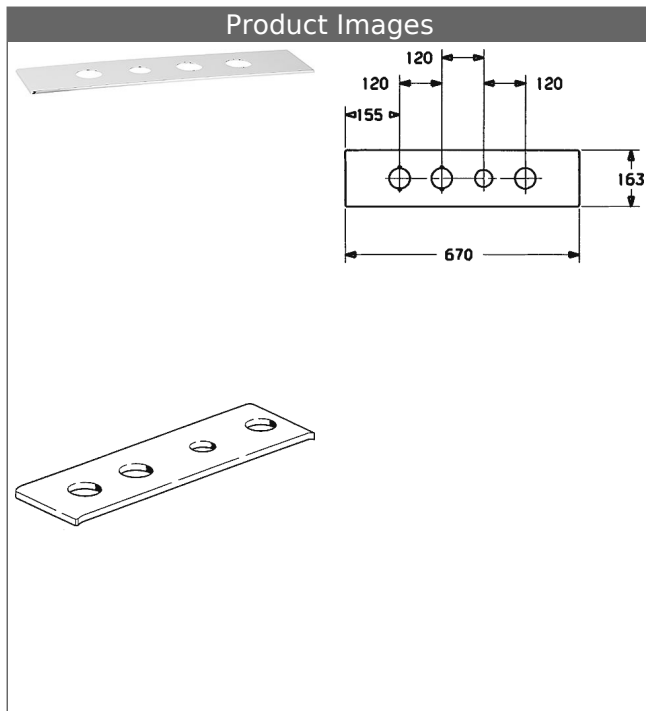

decorative plate for HANSACOMPACT 4-hole wall and renovation solution 5308

Description

decorative plate
for HANSACOMPACT 4-hole wall and renovation solution
5308

- decorative plate useable as tile replacement

Model	Item No.	
chrome	53230000	

Product Image

Product Drawing

Product Drawing