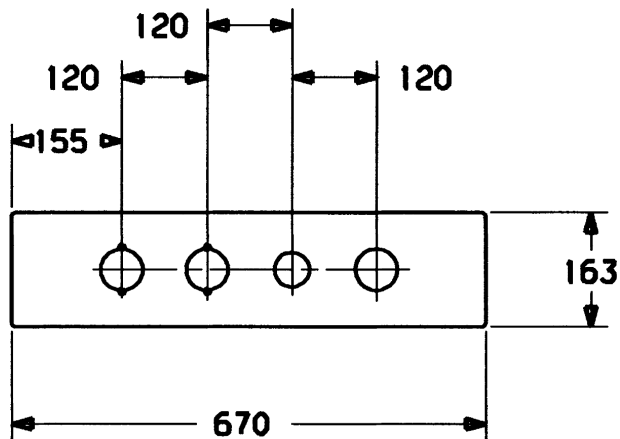

### Description

decorative plate  
for HANSACOMPACT 4-hole wall and renovation solution  
5308

- decorative plate useable as tile replacement

Model	Item No.	
chrome	53230000	

Product Image

Product Drawing

Product Drawing