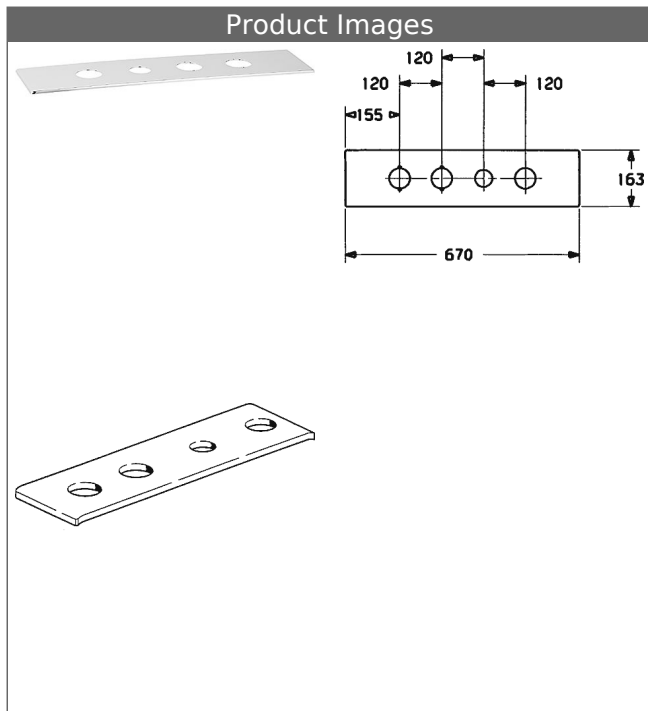

## decorative plate for HANSACOMPACT 4-hole wall and renovation solution 5308

### Description

decorative plate  
for HANSACOMPACT 4-hole wall and renovation solution  
5308

- decorative plate useable as tile replacement

Model	Item No.	
chrome	53230000	

Product Image

Product Drawing

Product Drawing