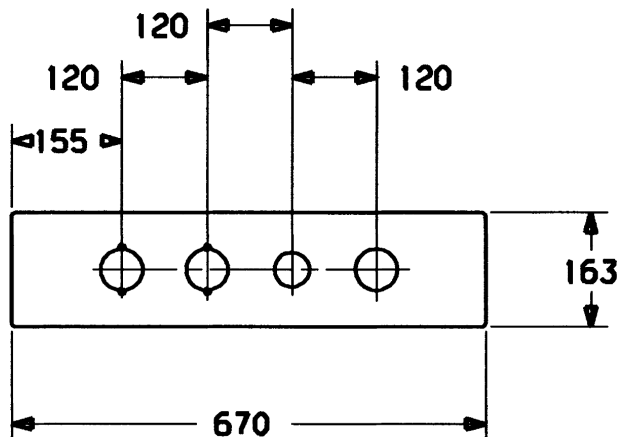

decorative plate for HANSACOMPACT 4-hole wall and renovation solution 5308

Description

decorative plate
for HANSACOMPACT 4-hole wall and renovation solution
5308

- decorative plate useable as tile replacement

Model	Item No.	
chrome	53230000	

Product Image

Product Drawing

Product Drawing