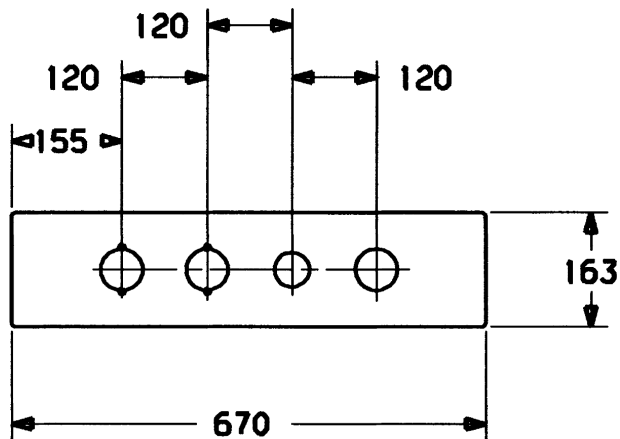

decorative plate for HANSACOMPACT 4-hole wall and renovation solution 5308

Description

decorative plate
for HANSACOMPACT 4-hole wall and renovation solution
5308

- decorative plate useable as tile replacement

Model	Item No.	
chrome	53230000	

Product Image

Product Drawing

Product Drawing