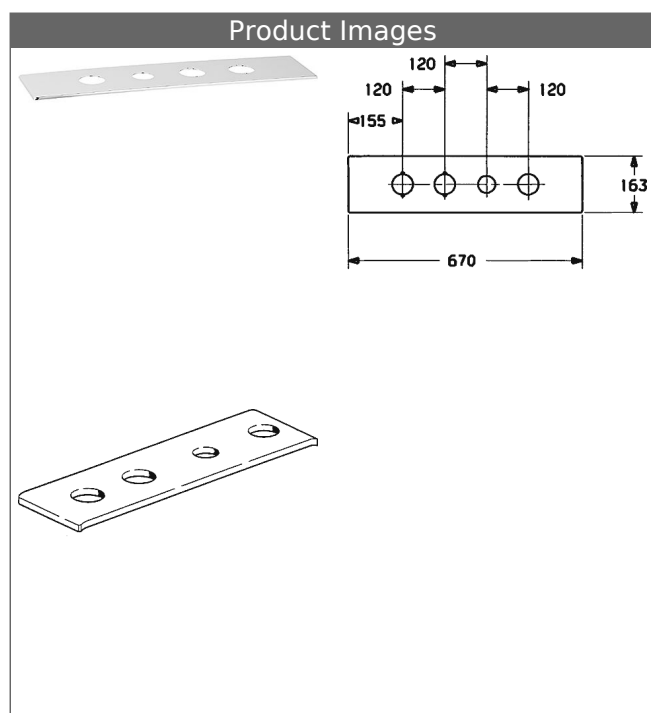

## decorative plate for HANSACOMPACT 4-hole wall and renovation solution 5308

### Description

decorative plate  
for HANSACOMPACT 4-hole wall and renovation solution  
5308

- decorative plate useable as tile replacement

Model	Item No.	
chrome	53230000	

Product Image

Product Drawing

Product Drawing