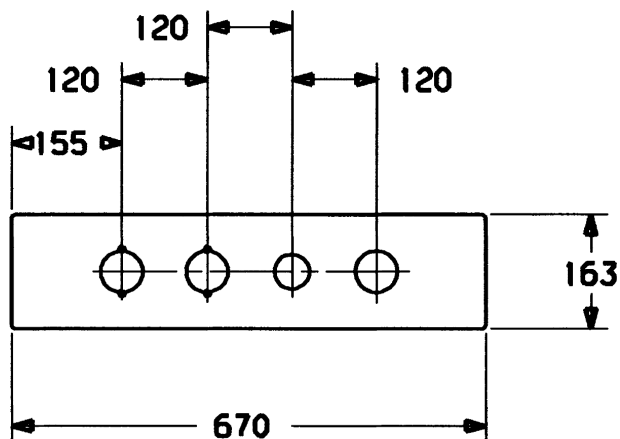

### Description

decorative plate  
for HANSACOMPACT 4-hole wall and renovation solution  
5308

- decorative plate useable as tile replacement

Model	Item No.	
chrome	53230000	

Product Image

Product Drawing

Product Drawing