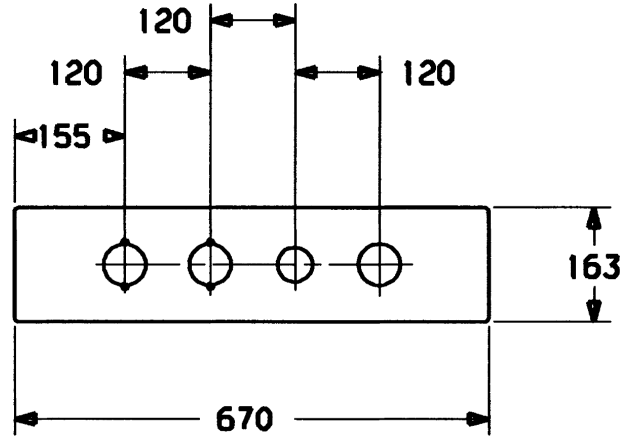

decorative plate for HANSACOMPACT 4-hole wall and renovation solution 5308

Description

decorative plate
for HANSACOMPACT 4-hole wall and renovation solution
5308

- decorative plate useable as tile replacement

Model	Item No.	
chrome	53230000	

Product Image

Product Drawing

Product Drawing