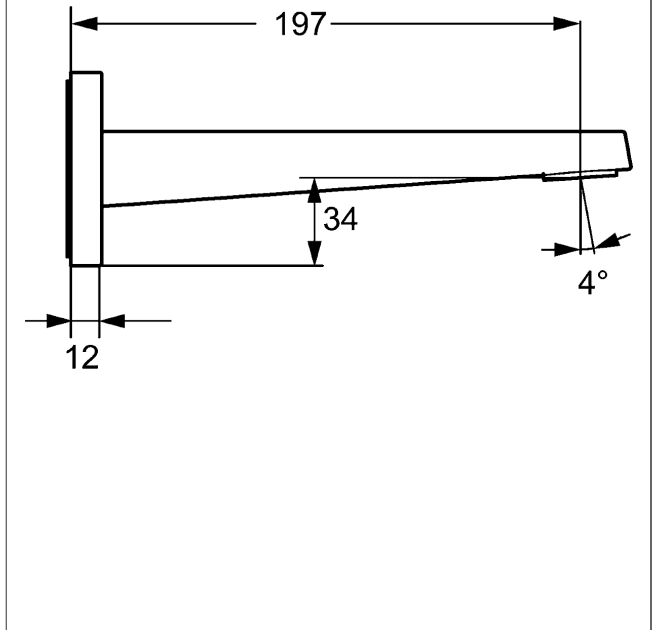

HANSALOFT bathtub spout, DN 15 as wall-mounted spout

Description

HANSALOFT
bathtub spout, DN 15
as wall-mounted spout

- DR brass (MS 63)
- CACHE® flow straightener with fitting wrench
- square rosette , 75x75mm
- rosette, twist-resistant
- round rosette, Ø 75 mm additionally enclosed

spout: cast
projection: 197 mm

Model	Item No.	
chrome	57652100	

Product Image

Product Drawing

Product Drawing