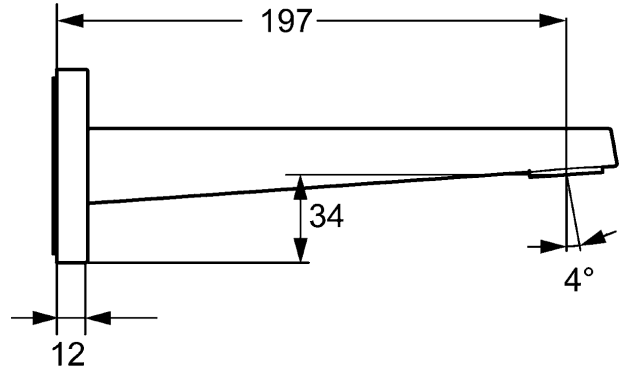

HANSALOFT
bathtub spout, DN 15
 as wall-mounted spout

Description

HANSALOFT
 bathtub spout, DN 15
 as wall-mounted spout

- DR brass (MS 63)
- CACHE® flow straightener with fitting wrench
- square rosette , 75x75mm
- rosette, twist-resistant
- round rosette, Ø 75 mm additionally enclosed

spout: cast
 projection: 197 mm

Model	Item No.
chrome	57652100 

Product Image

Product Drawing

Product Drawing

Product Drawing