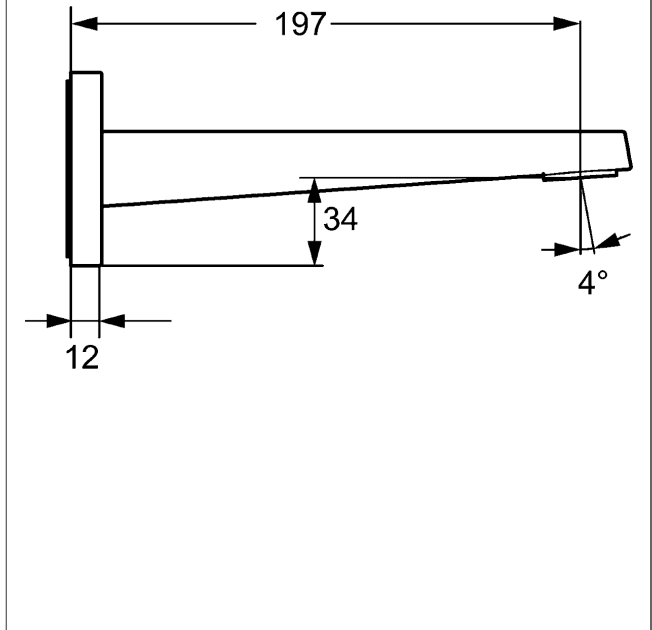

## HANSALOFT bathtub spout, DN 15 as wall-mounted spout

## Description

HANSALOFT  
bathtub spout, DN 15  
as wall-mounted spout

- DR brass (MS 63)
- CACHE® flow straightener with fitting wrench
- square rosette , 75x75mm
- rosette, twist-resistant
- round rosette, Ø 75 mm additionally enclosed

spout: cast  
projection: 197 mm

Model	Item No.	
chrome	57652100	

Product Image

Product Drawing

Product Drawing