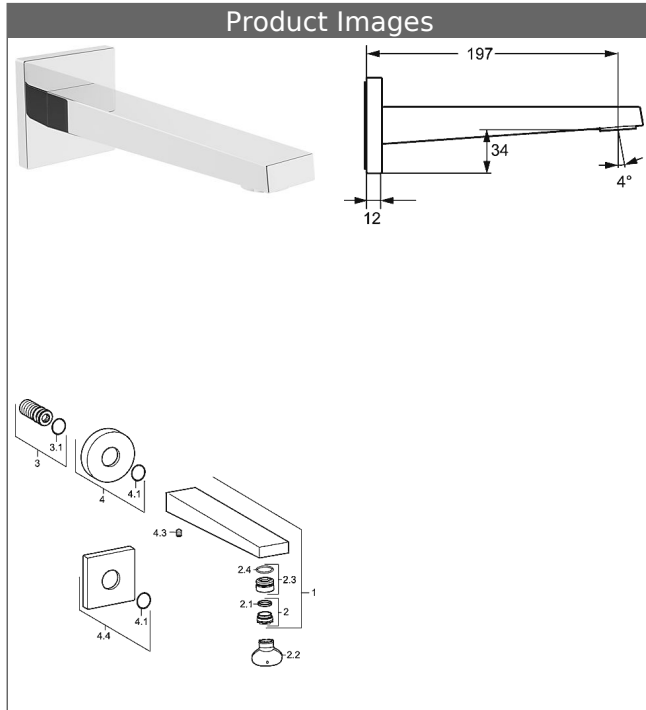

HANSALOFT bathtub spout, DN 15 as wall-mounted spout

Description

HANSALOFT
bathtub spout, DN 15
as wall-mounted spout

- DR brass (MS 63)
- CACHE® flow straightener with fitting wrench
- square rosette , 75x75mm
- rosette, twist-resistant
- round rosette, Ø 75 mm additionally enclosed

spout: cast
projection: 197 mm

Model	Item No.	
chrome	57652100	

Product Image

Product Drawing

Product Drawing