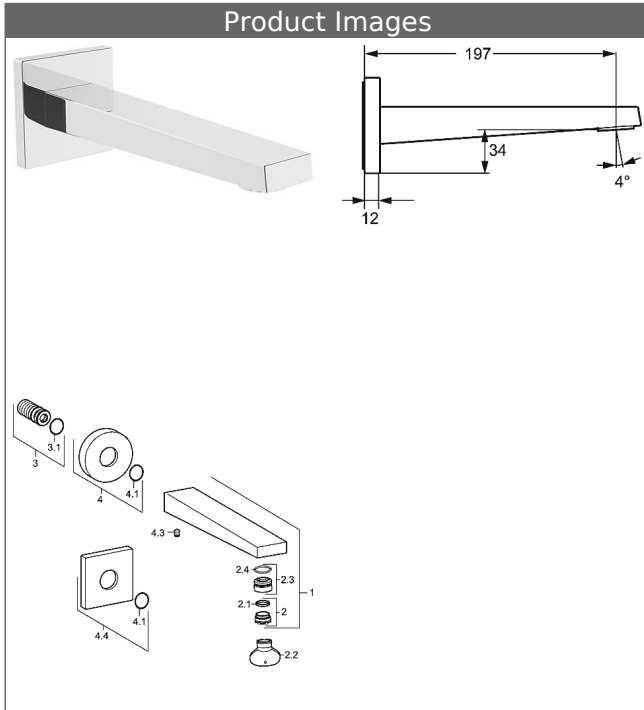

HANSALOFT
bathtub spout, DN 15
 as wall-mounted spout

Description

HANSALOFT
 bathtub spout, DN 15
 as wall-mounted spout

- DR brass (MS 63)
- CACHE® flow straightener with fitting wrench
- square rosette , 75x75mm
- rosette, twist-resistant
- round rosette, Ø 75 mm additionally enclosed

spout: cast
 projection: 197 mm

Model	Item No.	
chrome	57652100	

Product Image

Product Drawing

Product Drawing