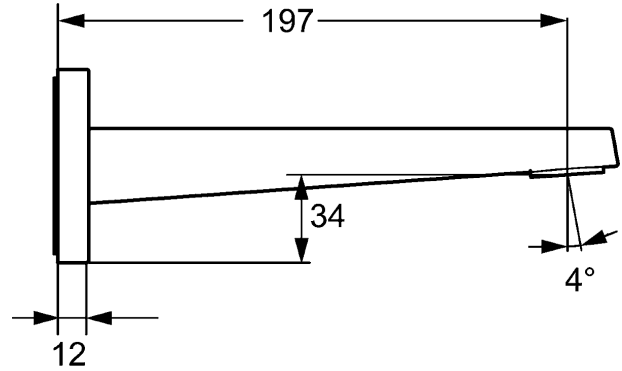

HANSALOFT
bathtub spout, DN 15
 as wall-mounted spout

Description

HANSALOFT
 bathtub spout, DN 15
 as wall-mounted spout

- DR brass (MS 63)
- CACHE® flow straightener with fitting wrench
- square rosette , 75x75mm
- rosette, twist-resistant
- round rosette, Ø 75 mm additionally enclosed

spout: cast
 projection: 197 mm

Model	Item No.
chrome	57652100 

Product Image

Product Drawing

Product Drawing

Product Drawing