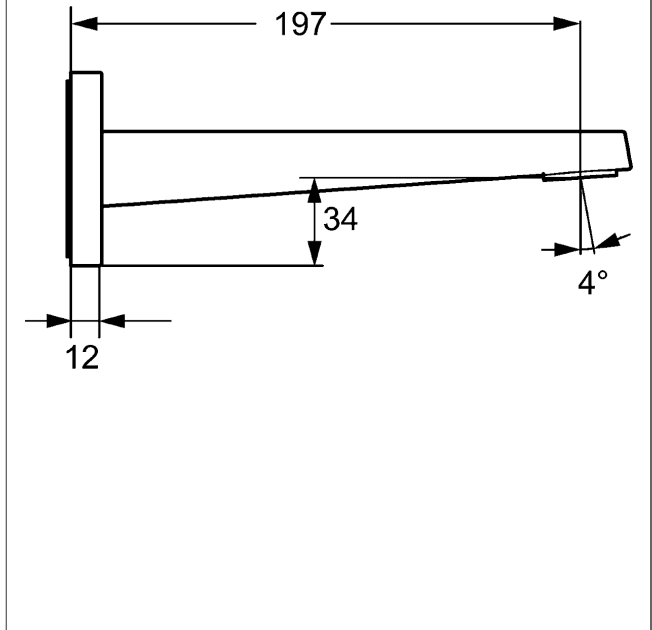

## HANSALOFT bathtub spout, DN 15 as wall-mounted spout

### Description

HANSALOFT  
bathtub spout, DN 15  
as wall-mounted spout

- DR brass (MS 63)
- CACHE® flow straightener with fitting wrench
- square rosette , 75x75mm
- rosette, twist-resistant
- round rosette, Ø 75 mm additionally enclosed

spout: cast  
projection: 197 mm

Model	Item No.	
chrome	57652100	

Product Image

Product Drawing

Product Drawing