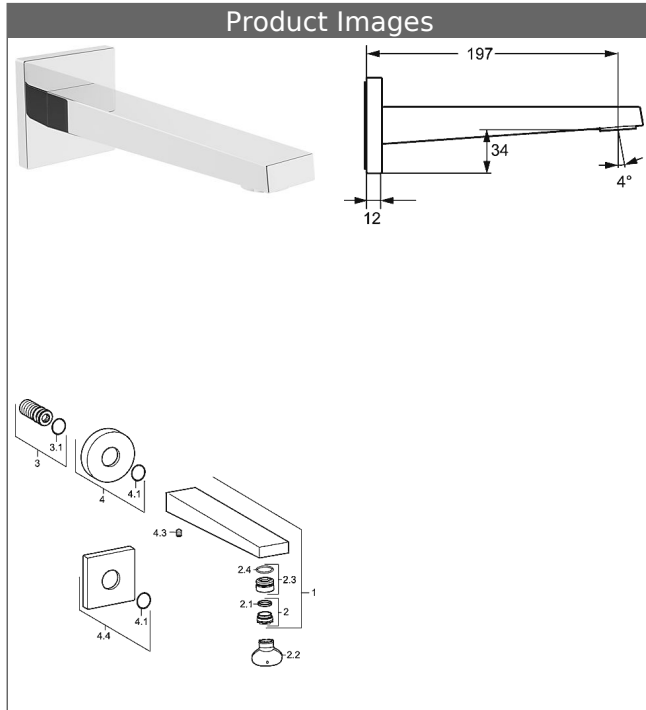

## HANSALOFT bathtub spout, DN 15 as wall-mounted spout

### Description

HANSALOFT  
bathtub spout, DN 15  
as wall-mounted spout

- DR brass (MS 63)
- CACHE® flow straightener with fitting wrench
- square rosette , 75x75mm
- rosette, twist-resistant
- round rosette, Ø 75 mm additionally enclosed

spout: cast  
projection: 197 mm

Model	Item No.	
chrome	57652100	

Product Image

Product Drawing

Product Drawing