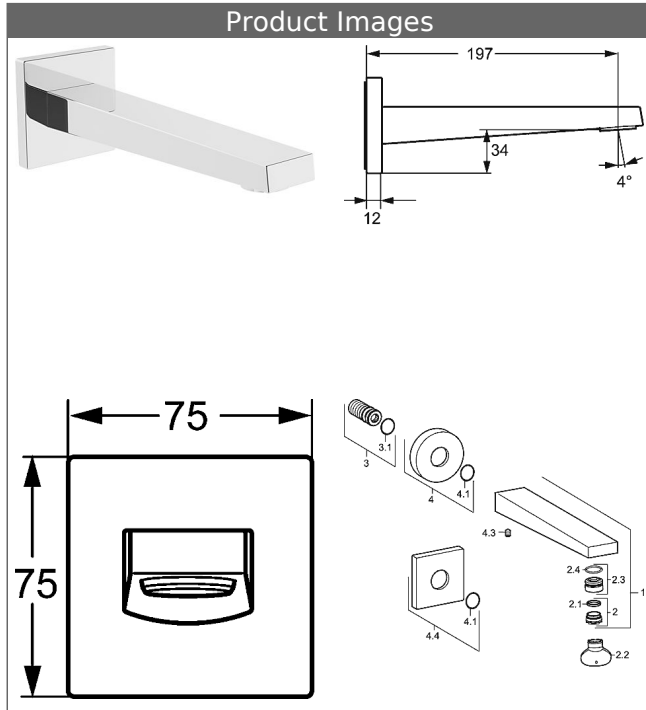

HANSALOFT
bathtub spout, DN 15
 as wall-mounted spout

Description

HANSALOFT
 bathtub spout, DN 15
 as wall-mounted spout

- DR brass (MS 63)
- CACHE® flow straightener with fitting wrench
- square rosette , 75x75mm
- rosette, twist-resistant
- round rosette, Ø 75 mm additionally enclosed

spout: cast
 projection: 197 mm

Model	Item No.
chrome	57652100 

Product Image

Product Drawing

Product Drawing

Product Drawing