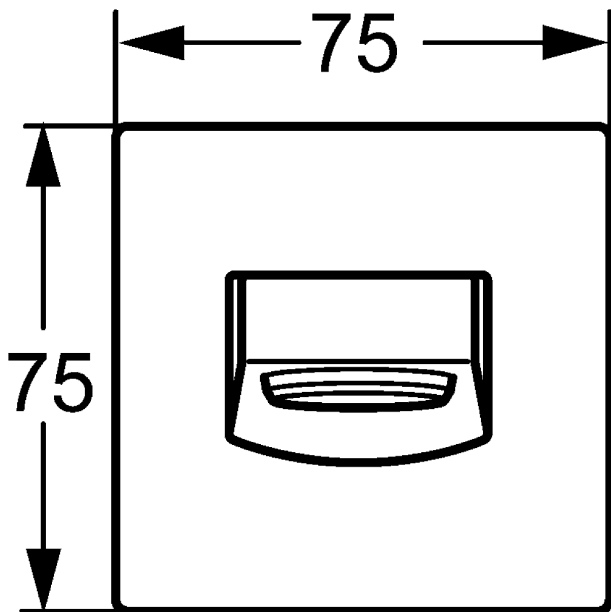

HANSALOFT
bathtub spout, DN 15
 as wall-mounted spout

Description

HANSALOFT
 bathtub spout, DN 15
 as wall-mounted spout

- DR brass (MS 63)
- CACHE® flow straightener with fitting wrench
- square rosette , 75x75mm
- rosette, twist-resistant
- round rosette, Ø 75 mm additionally enclosed

spout: cast
 projection: 197 mm

Model	Item No.
chrome	57652100 

Product Image

Product Drawing

Product Drawing

Product Drawing