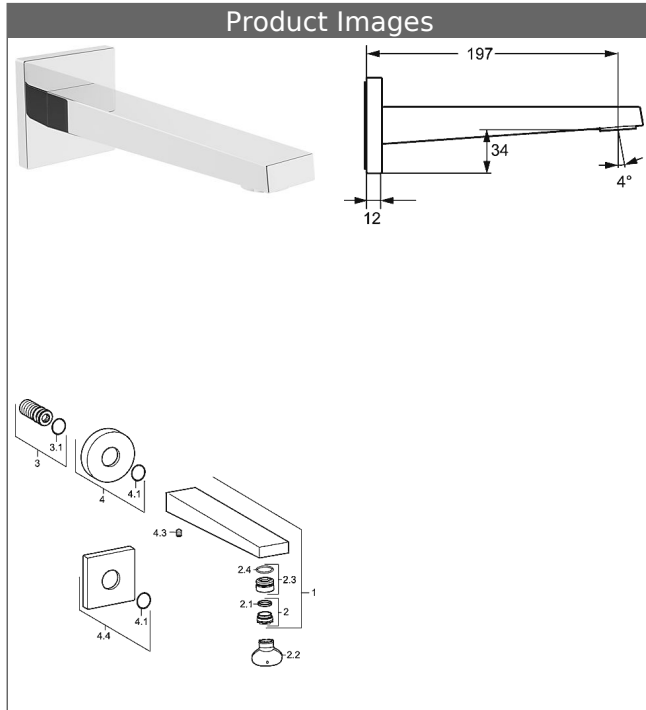

## HANSALOFT bathtub spout, DN 15 as wall-mounted spout

## Description

HANSALOFT  
bathtub spout, DN 15  
as wall-mounted spout

- DR brass (MS 63)
- CACHE® flow straightener with fitting wrench
- square rosette , 75x75mm
- rosette, twist-resistant
- round rosette, Ø 75 mm additionally enclosed

spout: cast  
projection: 197 mm

Model	Item No.	
chrome	57652100	

Product Image

Product Drawing

Product Drawing