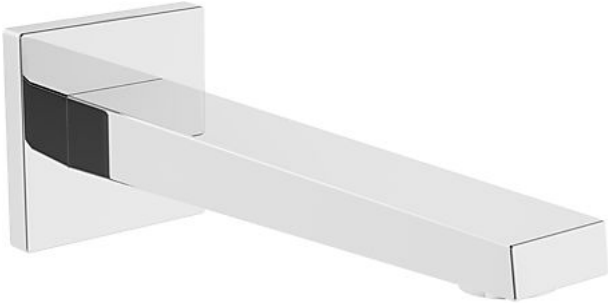

HANSALOFT
bathtub spout, DN 15
 as wall-mounted spout

Description

HANSALOFT
 bathtub spout, DN 15
 as wall-mounted spout

- DR brass (MS 63)
- CACHE® flow straightener with fitting wrench
- square rosette , 75x75mm
- rosette, twist-resistant
- round rosette, Ø 75 mm additionally enclosed

spout: cast
 projection: 197 mm

Model	Item No.
chrome	57652100 

Product Image

Product Drawing

Product Drawing

Product Drawing