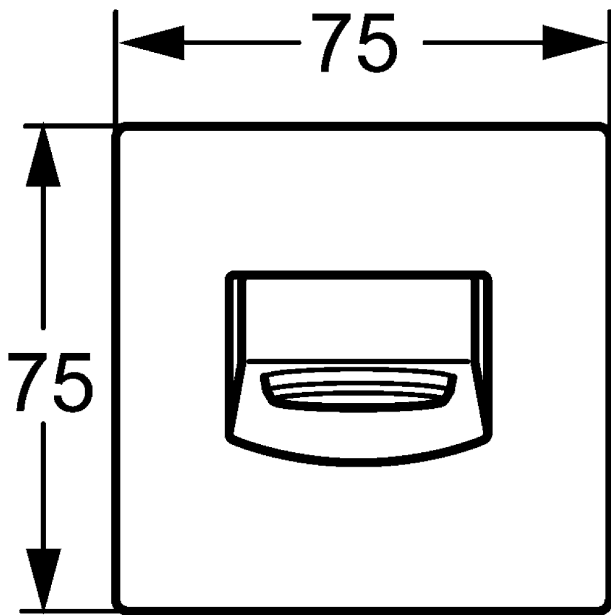

HANSALOFT
bathtub spout, DN 15
 as wall-mounted spout

Description

HANSALOFT
 bathtub spout, DN 15
 as wall-mounted spout

- DR brass (MS 63)
- CACHE® flow straightener with fitting wrench
- square rosette , 75x75mm
- rosette, twist-resistant
- round rosette, Ø 75 mm additionally enclosed

spout: cast
 projection: 197 mm

Model	Item No.
chrome	57652100 

Product Image

Product Drawing

Product Drawing

Product Drawing