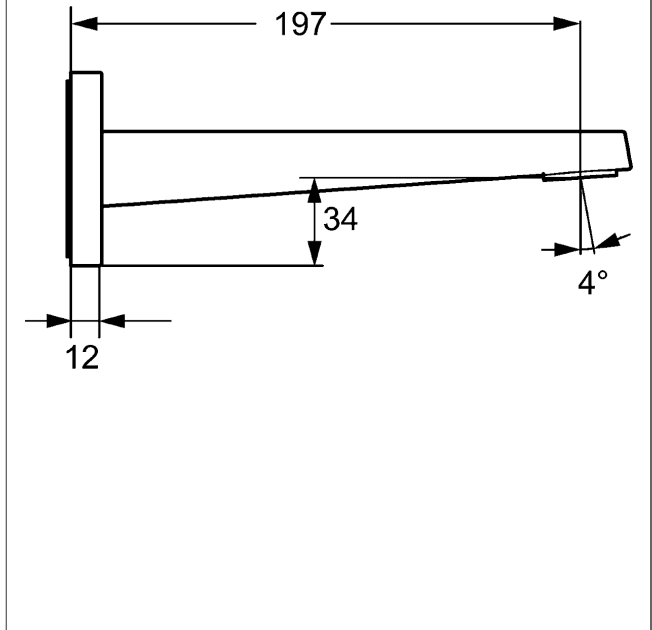

HANSALOFT
bathtub spout, DN 15
 as wall-mounted spout

Description

HANSALOFT
 bathtub spout, DN 15
 as wall-mounted spout

- DR brass (MS 63)
- CACHE® flow straightener with fitting wrench
- square rosette , 75x75mm
- rosette, twist-resistant
- round rosette, Ø 75 mm additionally enclosed

spout: cast
 projection: 197 mm

Model	Item No.	
chrome	57652100	

Product Image

Product Drawing

Product Drawing