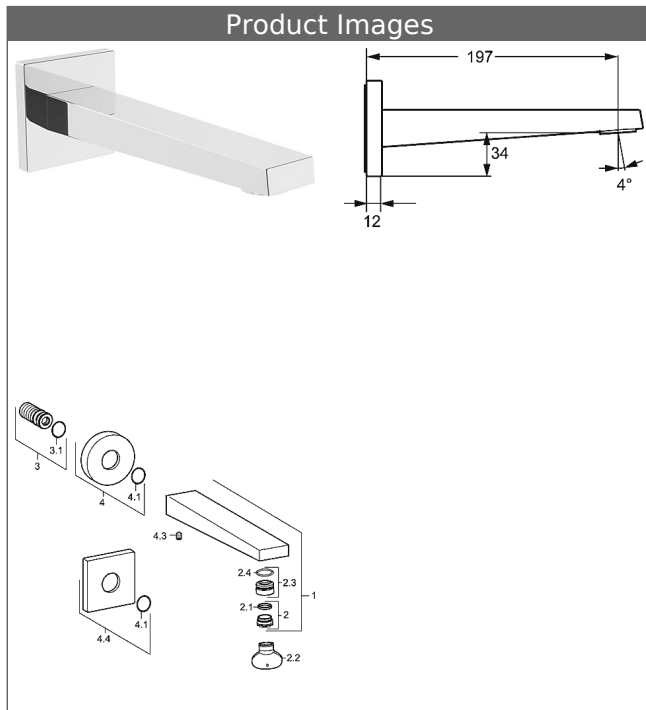

HANSALOFT bathtub spout, DN 15 as wall-mounted spout

Description

HANSALOFT
bathtub spout, DN 15
as wall-mounted spout

- DR brass (MS 63)
- CACHE® flow straightener with fitting wrench
- square rosette , 75x75mm
- rosette, twist-resistant
- round rosette, Ø 75 mm additionally enclosed

spout: cast
projection: 197 mm

Model	Item No.	
chrome	57652100	

Product Image

Product Drawing

Product Drawing