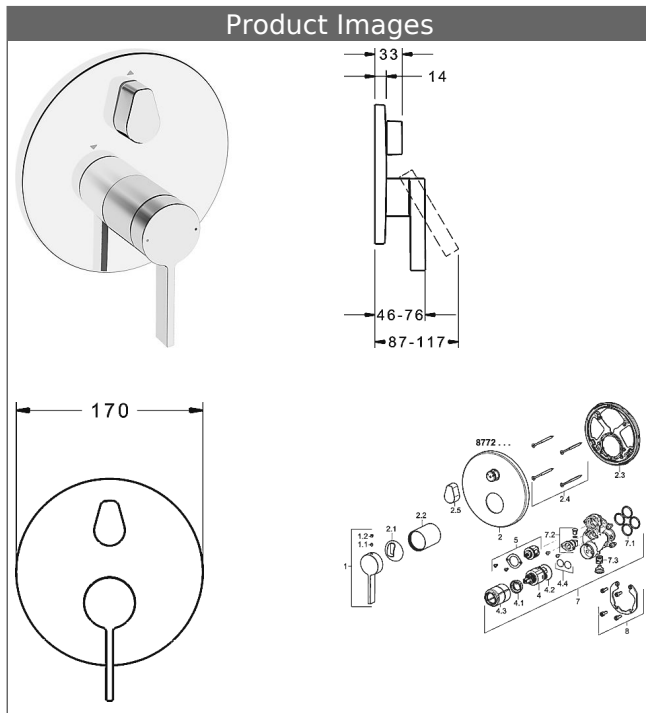

**HANSALOFT trim kit with function unit  
single-lever bath mixer  
with vacuum breaker  
suitable for HANSABLUEBOX concealed unit**  
rosette without screws  
function unit with BLUESWITCH diverter

**Description**

HANSALOFT trim kit with function unit  
single-lever bath mixer  
with vacuum breaker  
suitable for HANSABLUEBOX concealed unit  
rosette without screws  
function unit with BLUESWITCH diverter

PA-IX 28817/IDC

flow rate: 21/21 l/min (spout/shower), at 3 bar hydraulic pressure

- consisting of:
- fixing the functional unit with 4 screws
- noise insulation
- vacuum breaker type HD according to DIN EN 15096 (h > 250 mm)
- (-) bathtub spout protection below the bathtub rim in domestic use
- trim kit consisting of:
- operating lever (metal)
- sleeve and wall rosette
- round rosette, Ø 170 mm
- BLUECLOCK trim plate frame for an easy installation
- BLUESWITCH manual, ceramic diverter bath/shower
- (-) for pressure independent function
- BLUETUNE alignment of the rosette possible after installation from  $\pm 3,5^\circ$
- DVGW in preparation

**HANSA control cartridge classic 3.5**

Item No.: 59913075

Qty: 1

(-) ceramic discs with integrated grease wells

(-) adjustable hot water stop

(-) volume restrictor indefinitely variable up to approx. 6 l/min