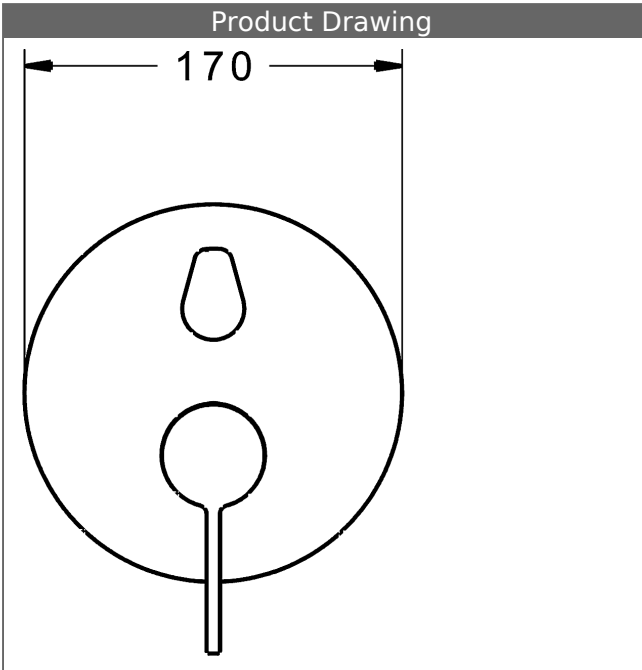

flow rate: 21/21 l/min (spout/shower), at 3 bar hydraulic pressure

- consisting of:
- fixing the functional unit with 4 screws
- noise insulation
- vacuum breaker type HD according to DIN EN 15096 (h > 250 mm)
- (-) bathtub spout protection below the bathtub rim in domestic use
- trim kit consisting of:
- operating lever (metal)
- sleeve and wall rosette
- round rosette, Ø 170 mm
- BLUECLOCK trim plate frame for an easy installation
- BLUESWITCH manual, ceramic diverter bath/shower
- (-) for pressure independent function
- BLUETUNE alignment of the rosette possible after installation from  $\pm 3,5^\circ$
- DVGW in preparation

**HANSA control cartridge classic 3.5**

Item No.: 59913075

Qty: 1

(-) ceramic discs with integrated grease wells

(-) adjustable hot water stop

(-) volume restrictor indefinitely variable up to approx. 6 l/min

Model	Item No.	
chrome	87723003	

suitable for installation unit 8000/8001

Product Image

Product Drawing

Product Drawing

Product Drawing