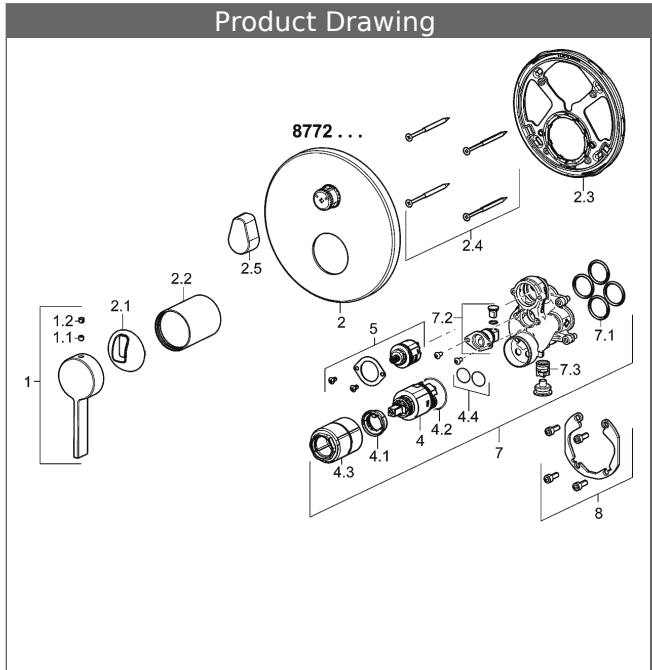

**HANSALOFT trim kit with function unit
single-lever bath mixer
with vacuum breaker
suitable for HANSABLUEBOX concealed unit**
rosette without screws
function unit with BLUESWITCH diverter

Product Image

Product Drawing

Product Drawing

Product Drawing

Related Products

Image:	Description:	Model / Item No.:
	<p>HANSABUEBOX base unit concealed installation unit</p> <p>without shut-off valves</p>	<p>80000000</p>
	<p>HANSABUEBOX base unit concealed installation unit</p> <p>with shut-off valves</p>	<p>80010000</p>