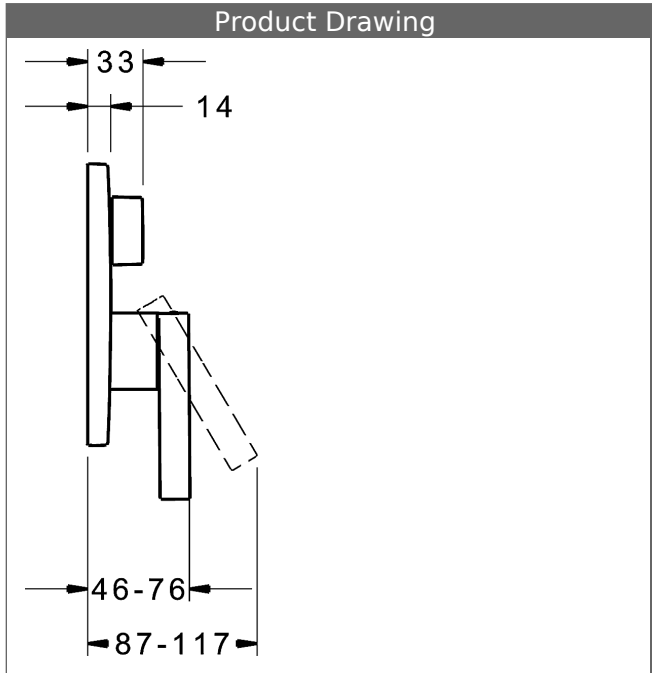

Product Drawing

Product Drawing