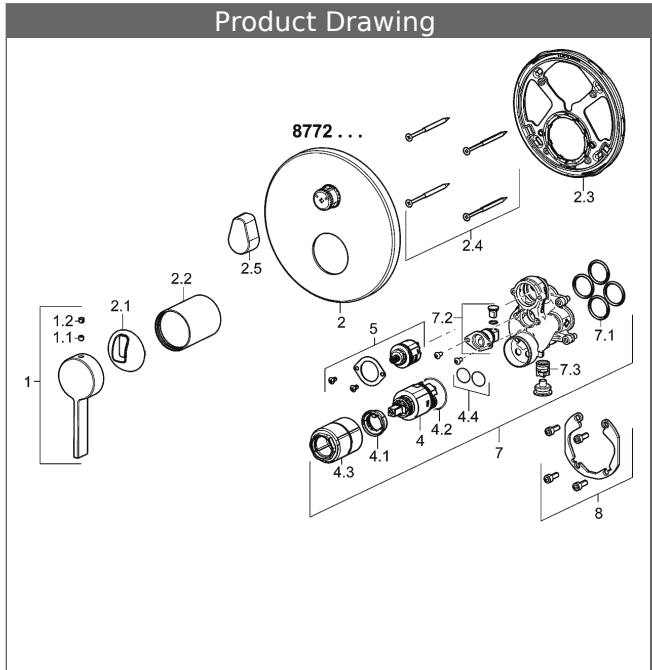

flow rate: 21/21 l/min (spout/shower), at 3 bar hydraulic pressure

- consisting of:
- fixing the functional unit with 4 screws
- noise insulation
- vacuum breaker type HD according to DIN EN 15096 (h > 250 mm)
- (-) bathtub spout protection below the bathtub rim in domestic use
- trim kit consisting of:
- operating lever (metal)
- sleeve and wall rosette
- round rosette, Ø 170 mm
- BLUECLOCK trim plate frame for an easy installation
- BLUESWITCH manual, ceramic diverter bath/shower
- (-) for pressure independent function
- BLUETUNE alignment of the rosette possible after installation from  $\pm 3,5^\circ$
- DVGW in preparation

**HANSA control cartridge classic 3.5**

Item No.: 59913075

Qty: 1

(-) ceramic discs with integrated grease wells

(-) adjustable hot water stop

(-) volume restrictor indefinitely variable up to approx. 6 l/min

Model	Item No.	
chrome	87723003	

suitable for installation unit 8000/8001

Product Image

Product Drawing

Product Drawing

Product Drawing

### Related Products

Image:	Description:	Model / Item No.:
	<p><b>HANSABUEBOX</b>  <b>base unit</b>  <b>concealed installation unit</b></p> <p>without shut-off valves</p>	<p>80000000</p>
	<p><b>HANSABUEBOX</b>  <b>base unit</b>  <b>concealed installation unit</b>  <b>with shut-off valves</b></p> <p>with shut-off valves</p>	<p>80010000</p>