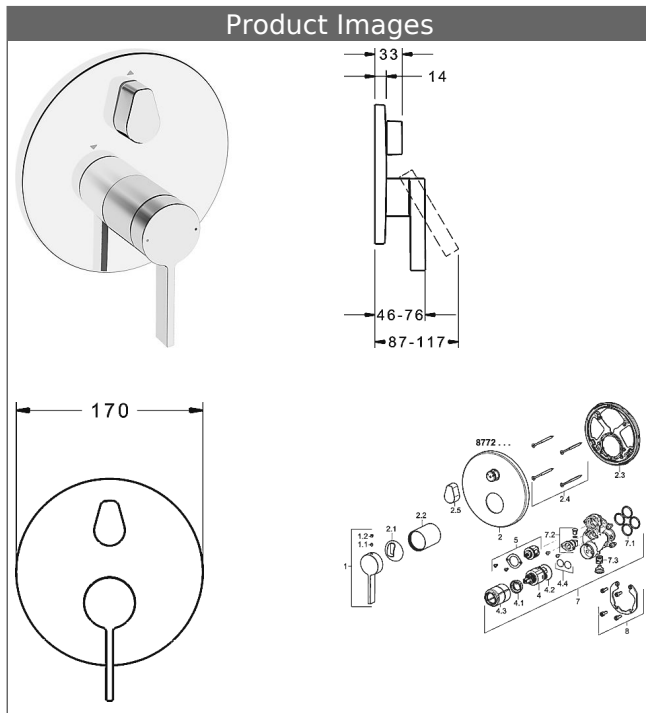

**HANSALOFT trim kit with function unit
single-lever bath mixer
with vacuum breaker
suitable for HANSABLUEBOX concealed unit**
rosette without screws
function unit with BLUESWITCH diverter

Product Image

Product Drawing

Product Drawing

Product Drawing

Related Products

Image:	Description:	Model / Item No.:
	<p>HANSABUEBOX base unit concealed installation unit</p> <p>without shut-off valves</p>	<p>80000000</p>
	<p>HANSABUEBOX base unit concealed installation unit</p> <p>with shut-off valves</p>	<p>80010000</p>