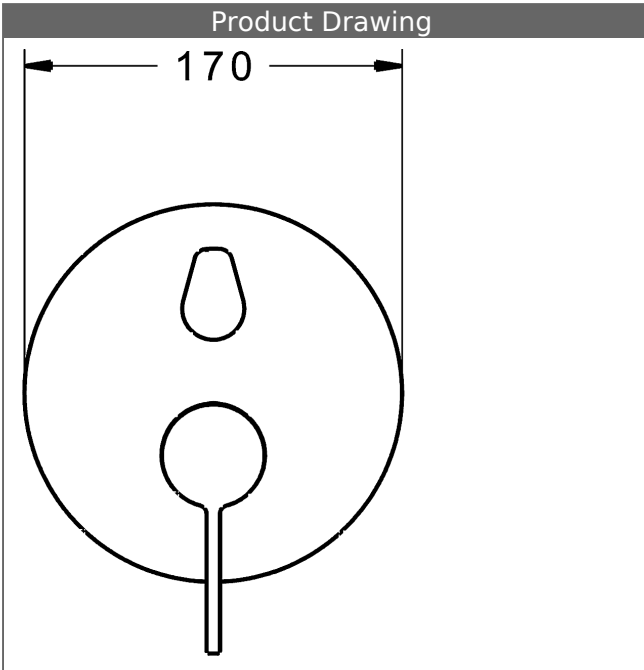

**HANSALOFT trim kit with function unit
single-lever bath mixer
with vacuum breaker
suitable for HANSABLUEBOX concealed unit**
rosette without screws
function unit with BLUESWITCH diverter

Product Image

Product Drawing

Product Drawing

Product Drawing

Related Products

Image:	Description:	Model / Item No.:
	<p>HANSABUEBOX base unit concealed installation unit</p> <p>without shut-off valves</p>	<p>80000000</p>
	<p>HANSABUEBOX base unit concealed installation unit</p> <p>with shut-off valves</p>	<p>80010000</p>