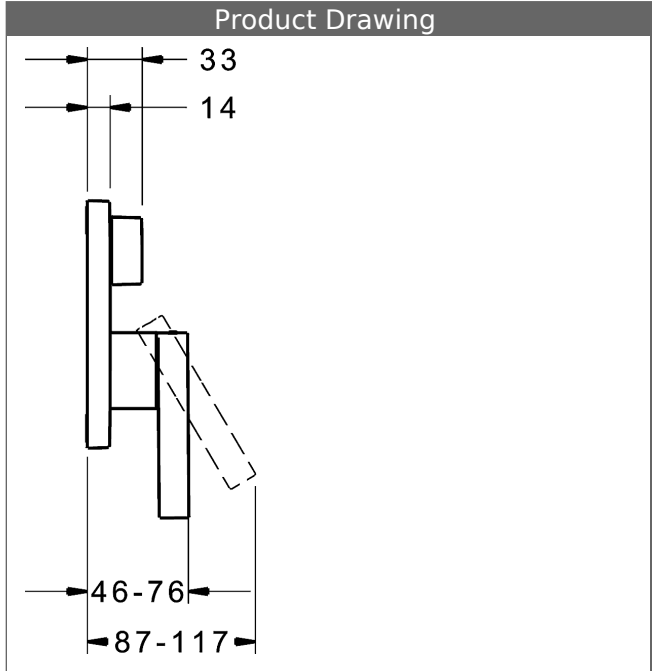

Product Drawing