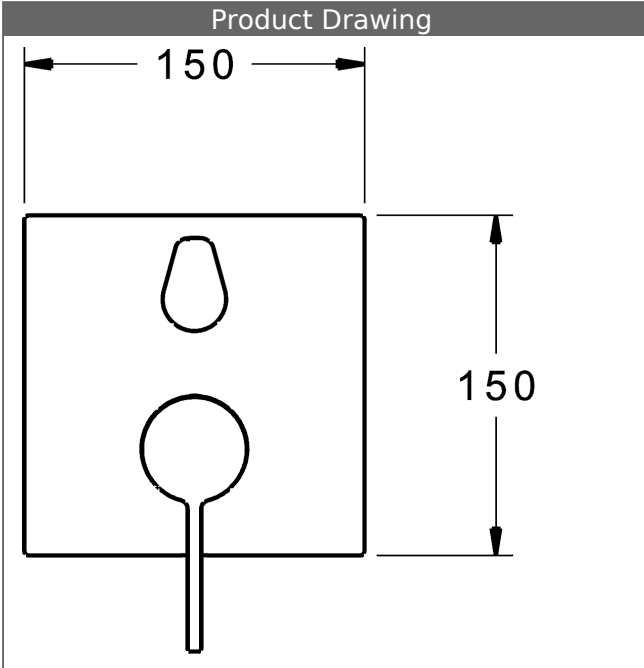

Product Drawing