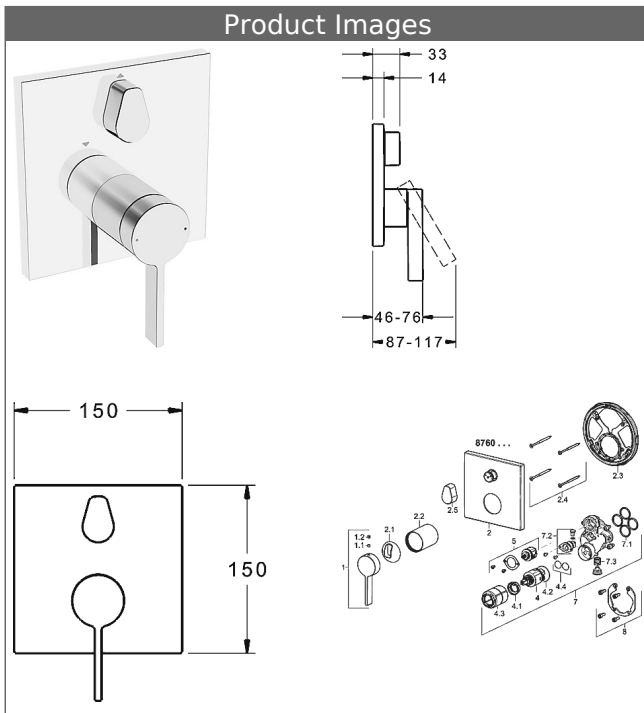

**HANSALOFT trim kit with function unit  
single-lever bath mixer  
with vacuum breaker  
suitable for HANSABLUEBOX concealed unit**  
rosette without screws  
function unit with BLUESWITCH diverter

**Description**

HANSALOFT trim kit with function unit  
single-lever bath mixer  
with vacuum breaker  
suitable for HANSABLUEBOX concealed unit  
rosette without screws  
function unit with BLUESWITCH diverter

PA-IX 28817/IDC  
flow rate: 21/21 l/min (spout/shower), at 3 bar hydraulic pressure

- consisting of:
- fixing the functional unit with 4 screws
- noise insulation
- vacuum breaker type HD according to DIN EN 15096 (h > 250 mm)
- (-) bathtub spout protection below the bathtub rim in domestic use
- trim kit consisting of:
- operating lever (metal)
- sleeve and wall rosette
- squared rosette, 150x150mm
- BLUECLICK trim plate frame for an easy installation
- BLUESWITCH manual, ceramic diverter bath/shower
- (-) for pressure independent function
- BLUETUNE alignment of the rosette possible after installation from  $\pm 3,5^\circ$
- DVGW in preparation

**HANSA control cartridge classic 3.5**

Item No.: 59913075

Qty: 1

(-) ceramic discs with integrated grease wells

(-) adjustable hot water stop

(-) volume restrictor indefinitely variable up to approx. 6 l/min