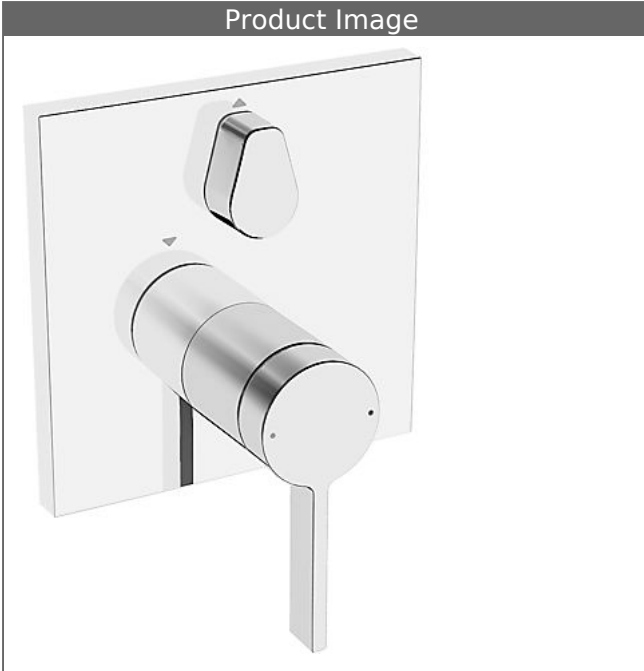

Product Image