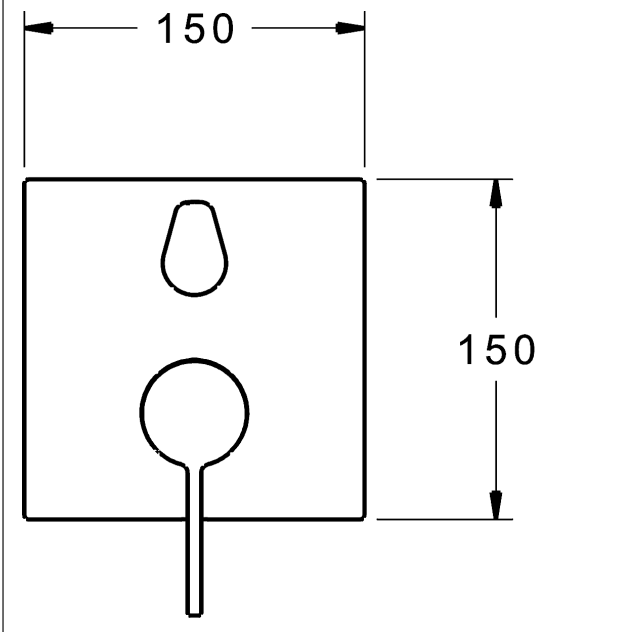

HANSALOFT trim kit with function unit  
single-lever bath mixer  
with vacuum breaker  
suitable for HANSABLUEBOX concealed unit  
rosette without screws  
function unit with BLUESWITCH diverter

PA-IX 28817/IDC  
flow rate: 21/21 l/min (spout/shower), at 3 bar hydraulic pressure

**HANSA control cartridge classic 3.5**

Item No.: 59913075

Qty: 1

(-) ceramic discs with integrated grease wells

(-) adjustable hot water stop

(-) volume restrictor indefinitely variable up to approx. 6 l/min

Model	Item No.	
chrome	87603003	

suitable for installation unit 8000/8001

Product Image

Product Drawing

Product Drawing

Product Drawing