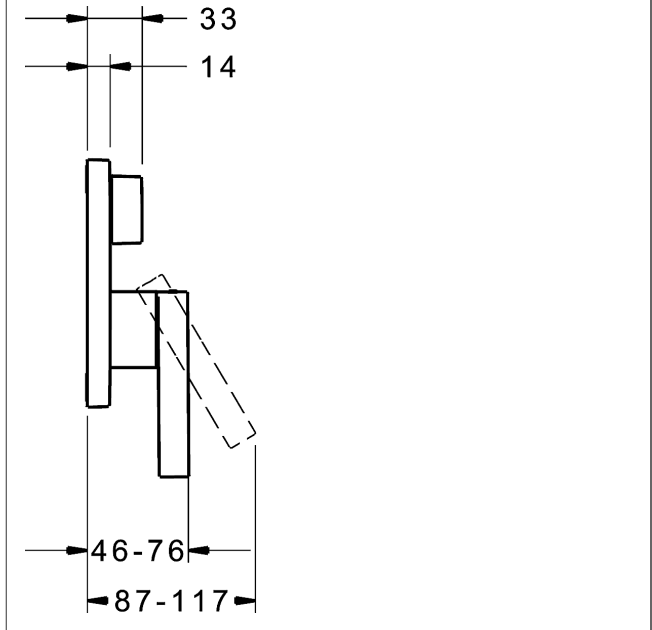

Product Drawing