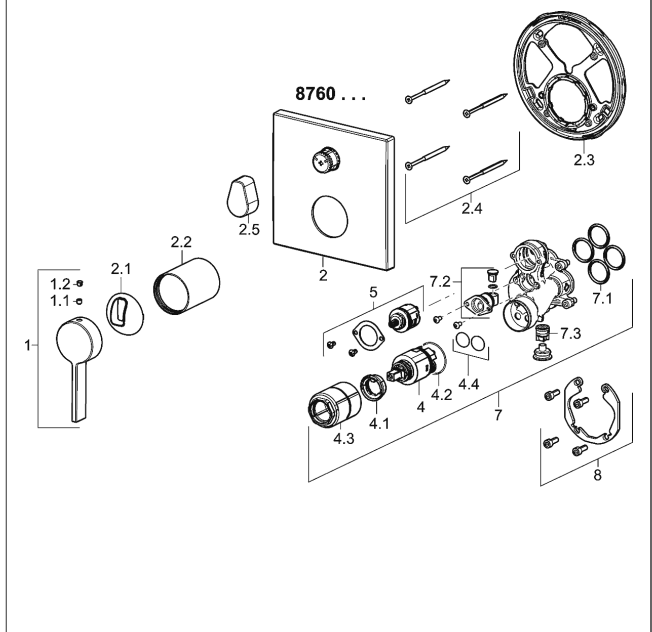

- consisting of:
- fixing the functional unit with 4 screws
- noise insulation
- vacuum breaker type HD according to DIN EN 15096 (h > 250 mm)
- (-) bathtub spout protection below the bathtub rim in domestic use
- trim kit consisting of:
- operating lever (metal)
- sleeve and wall rosette
- squared rosette, 150x150mm
- BLUECLICK trim plate frame for an easy installation
- BLUESWITCH manual, ceramic diverter bath/shower
- (-) for pressure independent function
- BLUETUNE alignment of the rosette possible after installation from  $\pm 3,5^\circ$
- DVGW in preparation

**HANSA control cartridge classic 3.5**

Item No.: 59913075

Qty: 1

(-) ceramic discs with integrated grease wells

(-) adjustable hot water stop

(-) volume restrictor indefinitely variable up to approx. 6 l/min

Model	Item No.	
chrome	87603003	

suitable for installation unit 8000/8001

Product Image

Product Drawing

Product Drawing

Product Drawing

### Related Products

Image:	Description:	Model / Item No.:
	<p><b>HANSABUEBOX</b>  <b>base unit</b>  <b>concealed installation unit</b></p> <p>without shut-off valves</p>	<p>80000000</p>
	<p><b>HANSABUEBOX</b>  <b>base unit</b>  <b>concealed installation unit</b></p> <p>with shut-off valves</p>	<p>80010000</p>