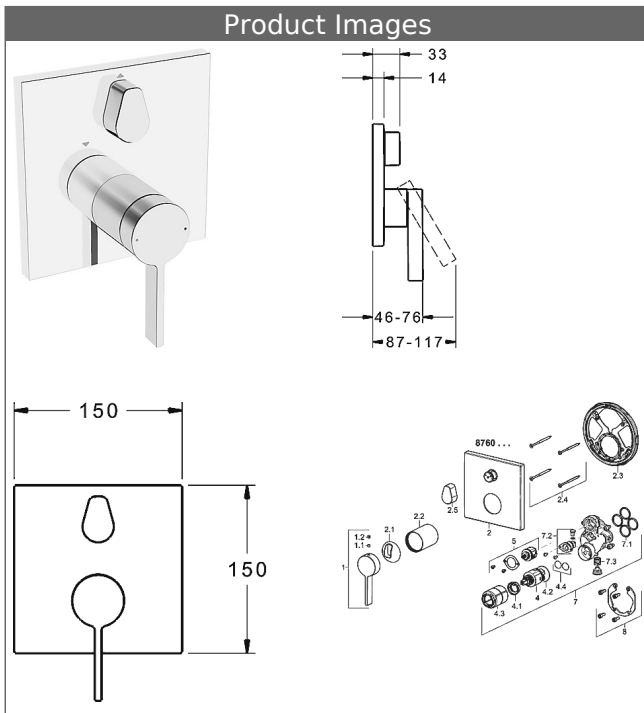

**HANSALOFT trim kit with function unit  
single-lever bath mixer  
with vacuum breaker  
suitable for HANSABLUEBOX concealed unit**  
rosette without screws  
function unit with BLUESWITCH diverter

**Description**

HANSALOFT trim kit with function unit  
single-lever bath mixer  
with vacuum breaker  
suitable for HANSABLUEBOX concealed unit  
rosette without screws  
function unit with BLUESWITCH diverter

PA-IX 28817/IDC  
flow rate: 21/21 l/min (spout/shower), at 3 bar hydraulic pressure

- consisting of:
- fixing the functional unit with 4 screws
- noise insulation
- vacuum breaker type HD according to DIN EN 15096 (h > 250 mm)
- (-) bathtub spout protection below the bathtub rim in domestic use
- trim kit consisting of:
- operating lever (metal)
- sleeve and wall rosette
- squared rosette, 150x150mm
- BLUECLOCK trim plate frame for an easy installation
- BLUESWITCH manual, ceramic diverter bath/shower
- (-) for pressure independent function
- BLUETUNE alignment of the rosette possible after installation from  $\pm 3,5^\circ$
- DVGW in preparation

**HANSA control cartridge classic 3.5**

Item No.: 59913075

Qty: 1

(-) ceramic discs with integrated grease wells

(-) adjustable hot water stop

(-) volume restrictor indefinitely variable up to approx. 6 l/min