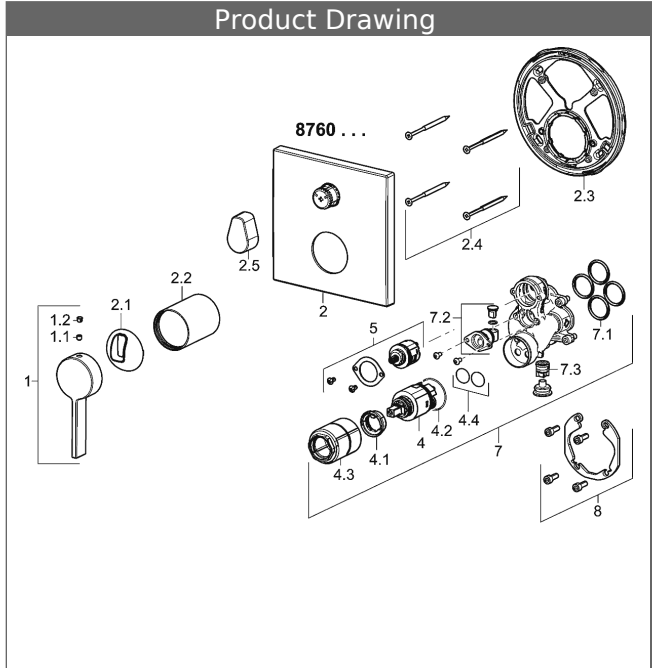

HANSALOFT trim kit with function unit  
single-lever bath mixer  
with vacuum breaker  
suitable for HANSABLUEBOX concealed unit  
rosette without screws  
function unit with BLUESWITCH diverter

PA-IX 28817/IDC  
flow rate: 21/21 l/min (spout/shower), at 3 bar hydraulic pressure

- consisting of:
- fixing the functional unit with 4 screws
- noise insulation
- vacuum breaker type HD according to DIN EN 15096 (h > 250 mm)
- (-) bathtub spout protection below the bathtub rim in domestic use
- trim kit consisting of:
- operating lever (metal)
- sleeve and wall rosette
- squared rosette, 150x150mm
- BLUECLOCK trim plate frame for an easy installation
- BLUESWITCH manual, ceramic diverter bath/shower
- (-) for pressure independent function
- BLUETUNE alignment of the rosette possible after installation from  $\pm 3,5^\circ$
- DVGW in preparation

**HANSA control cartridge classic 3.5**

Item No.: 59913075

Qty: 1

(-) ceramic discs with integrated grease wells

(-) adjustable hot water stop

(-) volume restrictor indefinitely variable up to approx. 6 l/min

### Related Products

Image:	Description:	Model / Item No.:
	<p><b>HANSABUEBOX</b>  <b>base unit</b>  <b>concealed installation unit</b></p> <p>without shut-off valves</p>	<p>80000000</p>
	<p><b>HANSABUEBOX</b>  <b>base unit</b>  <b>concealed installation unit</b>  <b>with shut-off valves</b></p> <p>with shut-off valves</p>	<p>80010000</p>