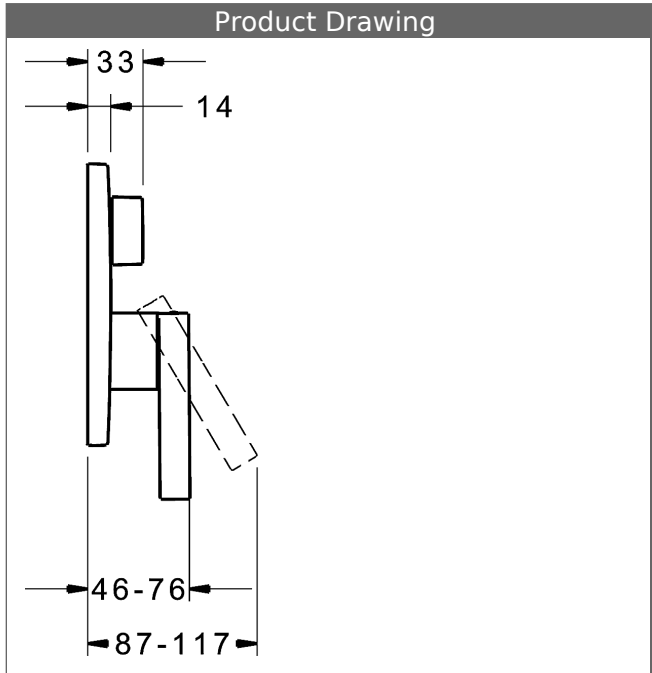

**HANSALOFT**  
**trim kit with function unit**  
**single-lever bath mixer**  
**suitable for HANSABLUEBOX concealed unit**  
 rosette without screws  
 function unit with BLUESWITCH diverter

Product Image

Product Drawing

Product Drawing

Product Drawing