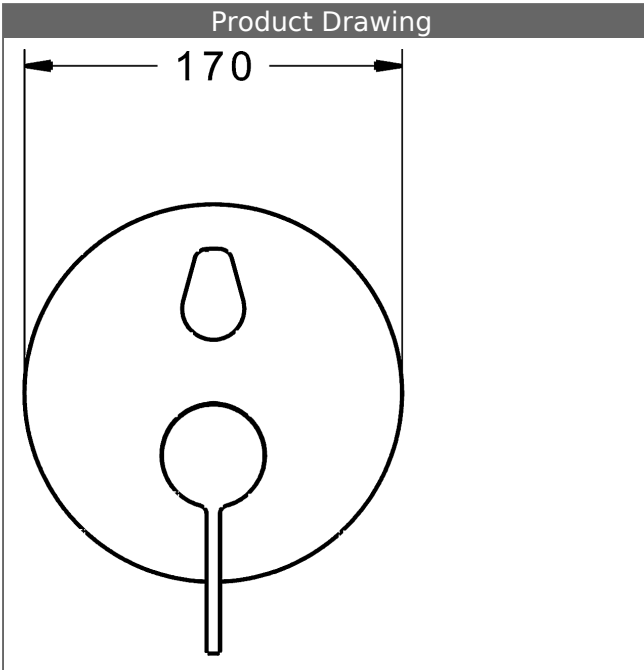

**HANSALOFT**  
**trim kit with function unit**  
**single-lever bath mixer**  
**suitable for HANSABLUEBOX concealed unit**  
 rosette without screws  
 function unit with BLUESWITCH diverter

Product Image

Product Drawing

Product Drawing

Product Drawing