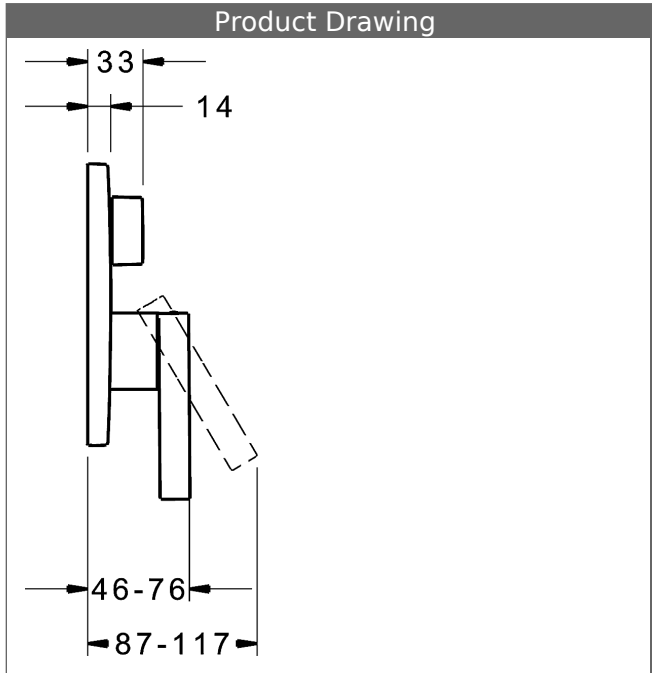

Product Image

Product Drawing

Product Drawing

Product Drawing

### Related Products

Image:	Description:	Model / Item No.:
	<p><b>HANSABUEBOX</b> base unit concealed installation unit</p> <p>without shut-off valves</p>	80000000
	<p><b>HANSABUEBOX</b> base unit concealed installation unit</p> <p>with shut-off valves</p>	80010000