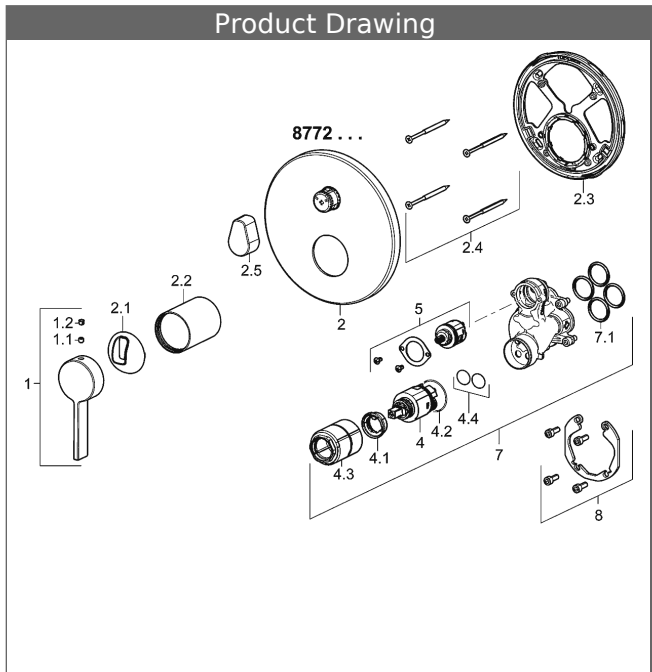

Product Image

Product Drawing

Product Drawing

Product Drawing

### Related Products

Image:	Description:	Model / Item No.:
	<p><b>HANSABUEBOX</b> base unit concealed installation unit</p> <p>without shut-off valves</p>	80000000
	<p><b>HANSABUEBOX</b> base unit concealed installation unit</p> <p>with shut-off valves</p>	80010000