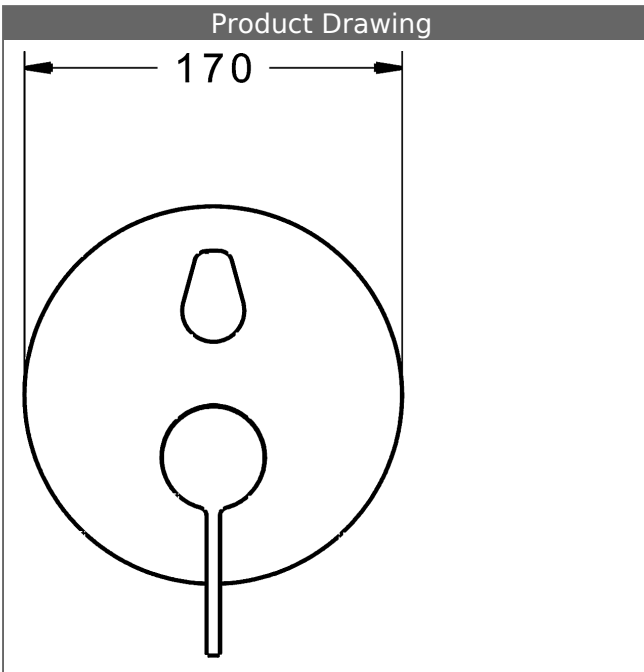

Product Image

Product Drawing

Product Drawing

Product Drawing

### Related Products

Image:	Description:	Model / Item No.:
	<p><b>HANSABUEBOX</b> base unit concealed installation unit</p> <p>without shut-off valves</p>	80000000
	<p><b>HANSABUEBOX</b> base unit concealed installation unit</p> <p>with shut-off valves</p>	80010000