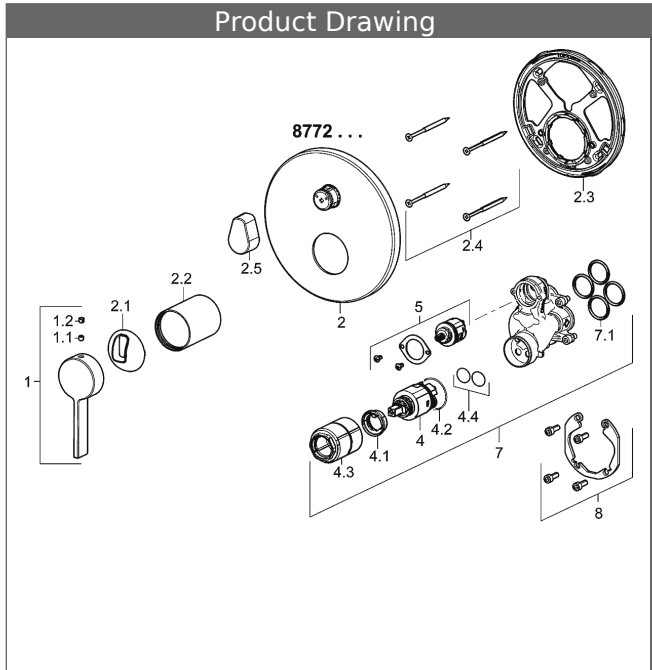

**HANSALOFT**  
**trim kit with function unit**  
**single-lever bath mixer**  
**suitable for HANSABLUEBOX concealed unit**  
 rosette without screws  
 function unit with BLUESWITCH diverter

Product Image

Product Drawing

Product Drawing

Product Drawing