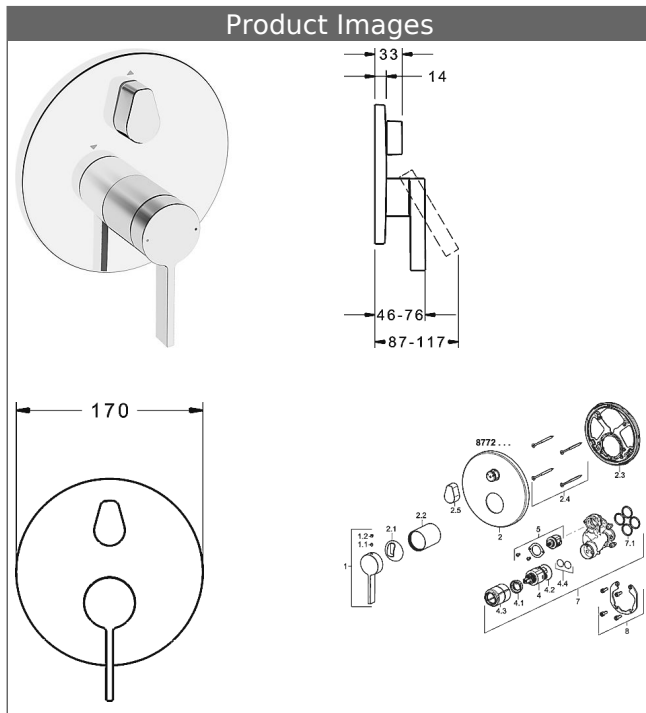

**HANSALOFT**  
**trim kit with function unit**  
**single-lever bath mixer**  
**suitable for HANSABLUEBOX concealed unit**  
 rosette without screws  
 function unit with BLUESWITCH diverter

Product Image

Product Drawing

Product Drawing

Product Drawing

### Related Products

Image:	Description:	Model / Item No.:
	<p><b>HANSABUEBOX</b>  <b>base unit</b>  <b>concealed installation unit</b></p> <p>without shut-off valves</p>	<p>80000000</p>
	<p><b>HANSABUEBOX</b>  <b>base unit</b>  <b>concealed installation unit</b></p> <p>with shut-off valves</p>	<p>80010000</p>