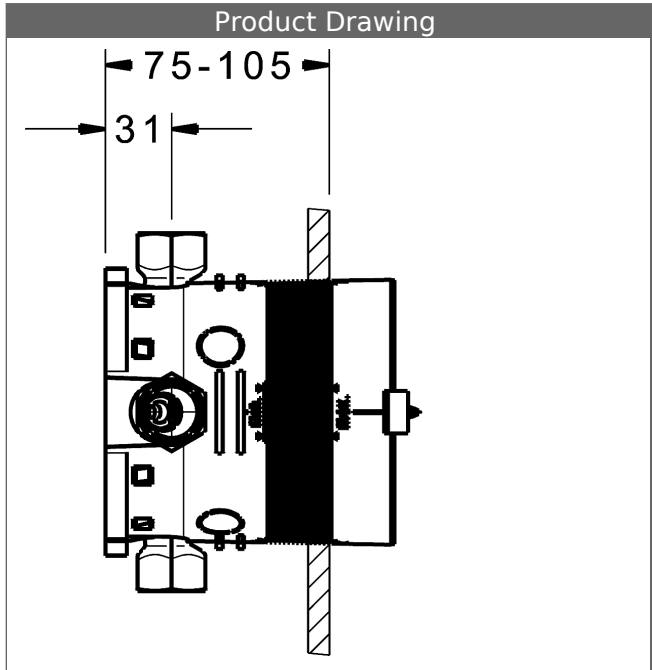

- installation depth: 75-105 mm
- connection unit: DR brass (MS 63)
- mounting box and cover sleeve: plastic
- (-) with gasket sleeve
- (-) suitable for dry mortarless construction
- multifix fastening system
- all connections G3/4 (plug will be included)
- special locking plug (pre-mounted)
- protected against back-flow in domestic use (according to DIN EN 1717)
- shower outlet, by using HANSA-wall connection elbows
- (-) bath outlet, without restrictors
- (-) bath fill and drain assembly in combination with function unit with vacuum breaker

Model	Item No.
	80010000 

For a complete unit please order a base unit and function unit with trim kit

rinsing according to DIN EN 806-4 with plug no. 59914185

Product Image

Product Drawing

Product Drawing

Product Drawing