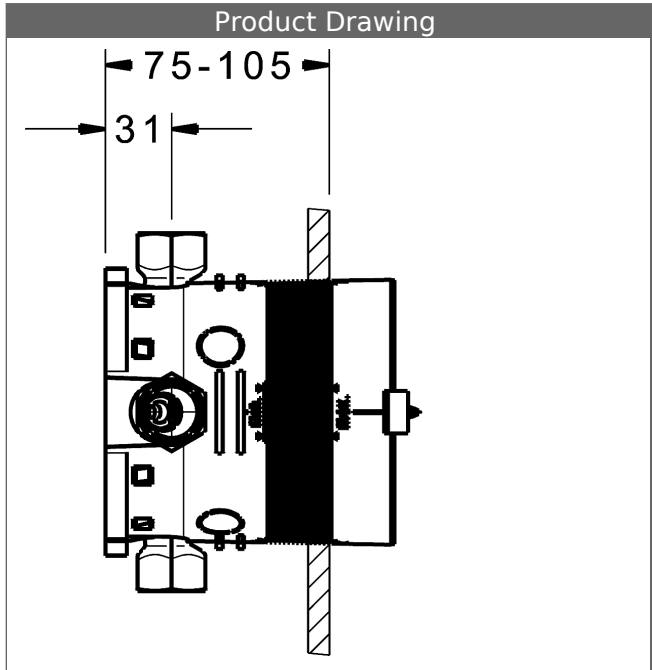

HANSABLUEBOX
base unit
concealed installation unit
with shut-off valves

Description

HANSABLUEBOX
 base unit
 concealed installation unit
 with shut-off valves

- installation depth: 75-105 mm
- connection unit: DR brass (MS 63)
- mounting box and cover sleeve: plastic
- (-) with gasket sleeve
- (-) suitable for dry mortarless construction
- multifix fastening system
- all connections G3/4 (plug will be included)
- special locking plug (pre-mounted)
- protected against back-flow in domestic use (according to DIN EN 1717)
- shower outlet, by using HANSA-wall connection elbows
- (-) bath outlet, without restrictors
- (-) bath fill and drain assembly in combination with function unit with vacuum breaker

Model	Item No.
	80010000

For a complete unit please order a base unit and function unit with trim kit

rinsing according to DIN EN 806-4 with plug no. 59914185

Product Image

Product Drawing

Product Drawing

Product Drawing