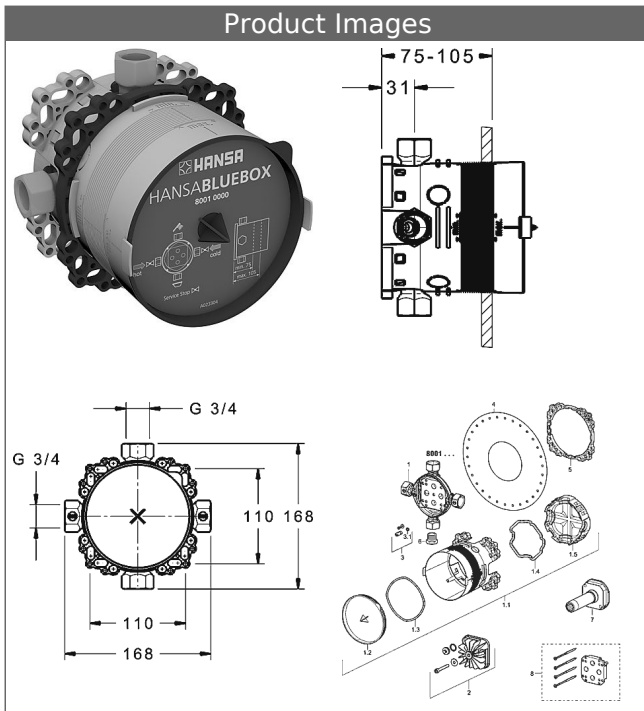

**HANSABLUEBOX**  
**base unit**  
**concealed installation unit**  
**with shut-off valves**  
 with shut-off valves

**Description**

HANSABLUEBOX  
 base unit  
 concealed installation unit  
 with shut-off valves  
 with shut-off valves

- installation depth: 75-105 mm
- connection unit: DR brass (MS 63)
- mounting box and cover sleeve: plastic
- (-) with gasket sleeve
- (-) suitable for dry mortarless construction
- multifix fastening system
- all connections G3/4 (plug will be included)
- special locking plug (pre-mounted)
- protected against back-flow in domestic use (according to DIN EN 1717)
- shower outlet, by using HANSA-wall connection elbows
- (-) bath outlet, without restrictors
- (-) bath fill and drain assembly in combination with function unit with vacuum breaker
- DVGW in preparation

Model	Item No.
	80010000 

For a complete unit please order a base unit and function unit with trim kit

rinsing according to DIN EN 806-4 with plug no. 59914185

Product Image

Product Drawing

Product Drawing