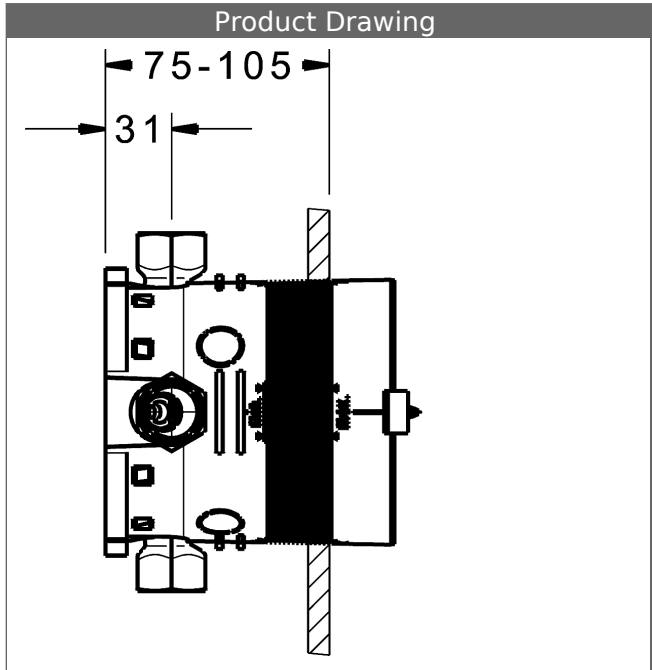

- installation depth: 75-105 mm
- connection unit: DR brass (MS 63)
- mounting box and cover sleeve: plastic
- (-) with gasket sleeve
- (-) suitable for dry mortarless construction
- multifix fastening system
- all connections G3/4 (plug will be included)
- special locking plug (pre-mounted)
- protected against back-flow in domestic use (according to DIN EN 1717)
- shower outlet, by using HANSA-wall connection elbows
- (-) bath outlet, without restrictors
- (-) bath fill and drain assembly in combination with function unit with vacuum breaker
- DVGW in preparation

Model	Item No.
	80010000 

For a complete unit please order a base unit and function unit with trim kit

rinsing according to DIN EN 806-4 with plug no. 59914185

Product Image

Product Drawing

Product Drawing

Product Drawing