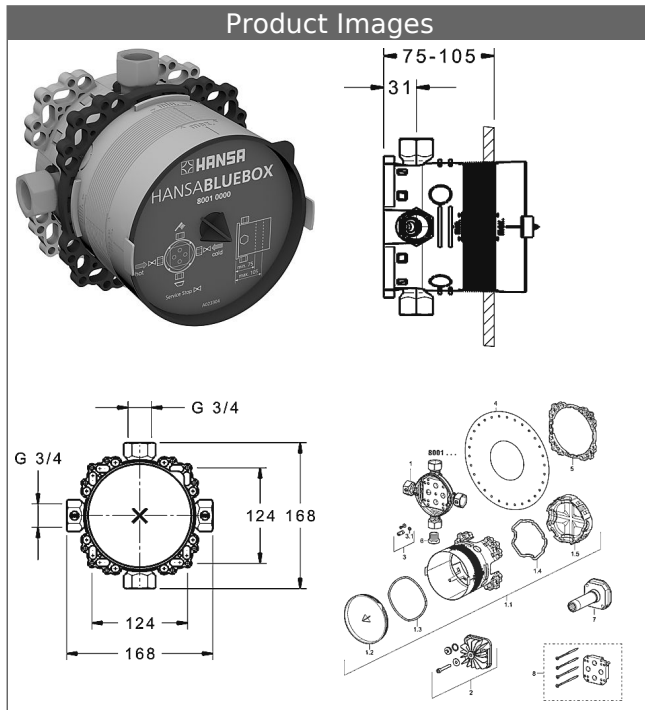

HANSABLUEBOX
base unit
concealed installation unit
 with shut-off valves

Description

HANSABLUEBOX
 base unit
 concealed installation unit
 with shut-off valves

- installation depth: 75-105 mm
- connection unit: DR brass (MS 63)
- mounting box and cover sleeve: plastic
- (-) with gasket sleeve
- (-) suitable for dry mortarless construction
- multifix fastening system
- all connections G3/4 (plug will be included)
- special locking plug (pre-mounted)
- protected against back-flow in domestic use (according to DIN EN 1717)
- shower outlet, by using HANSA-wall connection elbows
- (-) bath outlet, without restrictors
- (-) bath fill and drain assembly in combination with function unit with vacuum breaker

| Model | Item No. |
|-------|----------|
| | 80010000 |

For a complete unit please order a base unit and function unit with trim kit

rinsing according to DIN EN 806-4 with plug no. 59914185

Product Image