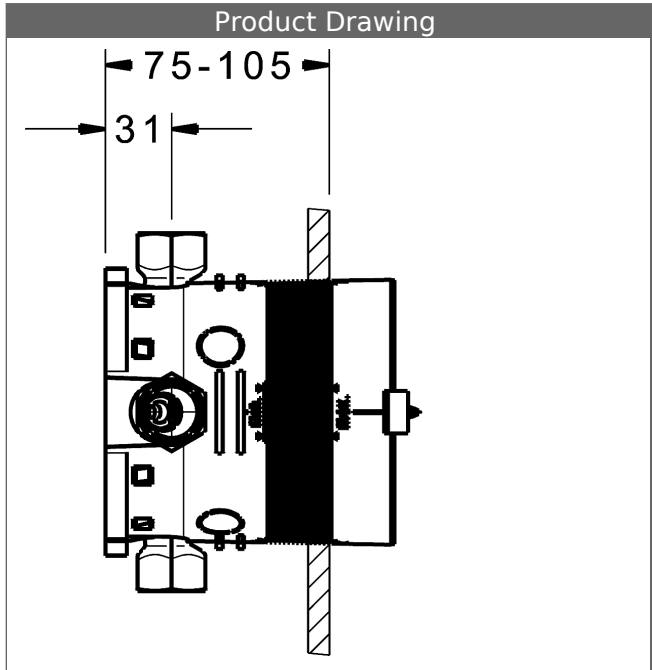

HANSABLUEBOX
base unit
concealed installation unit
with shut-off valves
with shut-off valves

Description

HANSABLUEBOX
base unit
concealed installation unit
with shut-off valves
with shut-off valves

- installation depth: 75-105 mm
- connection unit: DR brass (MS 63)
- mounting box and cover sleeve: plastic
- (-) with gasket sleeve
- (-) suitable for dry mortarless construction
- multifix fastening system
- all connections G3/4 (plug will be included)
- special locking plug (pre-mounted)
- protected against back-flow in domestic use (according to DIN EN 1717)
- shower outlet, by using HANSA-wall connection elbows
- (-) bath outlet, without restrictors
- (-) bath fill and drain assembly in combination with function unit with vacuum breaker
- DVGW in preparation

Model	Item No.
	80010000

For a complete unit please order a base unit and function unit with trim kit

rinsing according to DIN EN 806-4 with plug no. 59914185

Product Image

Product Drawing

Product Drawing

Product Drawing