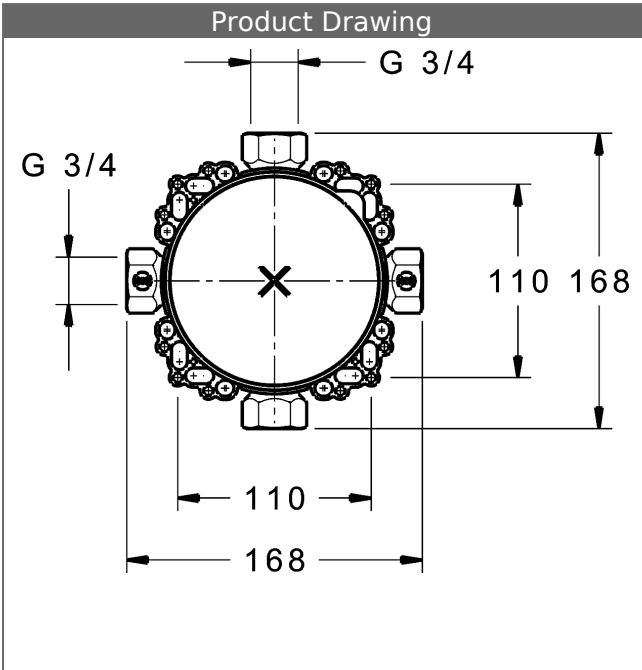

- installation depth: 75-105 mm
- connection unit: DR brass (MS 63)
- mounting box and cover sleeve: plastic
- (-) with gasket sleeve
- (-) suitable for dry mortarless construction
- multifix fastening system
- all connections G3/4 (plug will be included)
- special locking plug (pre-mounted)
- protected against back-flow in domestic use (according to DIN EN 1717)
- shower outlet, by using HANSA-wall connection elbows
- (-) bath outlet, without restrictors
- (-) bath fill and drain assembly in combination with function unit with vacuum breaker

Model	Item No.
	80010000 

For a complete unit please order a base unit and function unit with trim kit

rinsing according to DIN EN 806-4 with plug no. 59914185

Product Image

Product Drawing

Product Drawing

Product Drawing