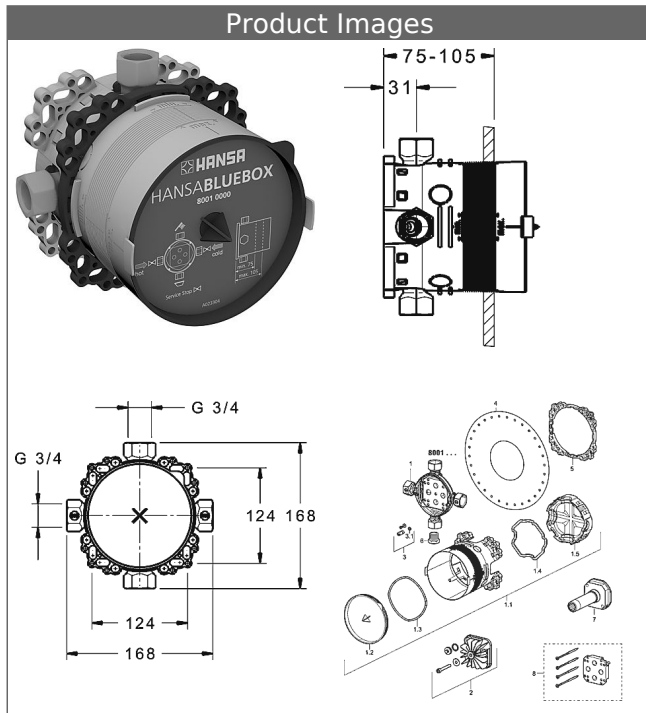

HANSABLUEBOX
base unit
concealed installation unit
with shut-off valves

Description

HANSABLUEBOX
 base unit
 concealed installation unit
 with shut-off valves

- installation depth: 75-105 mm
- connection unit: DR brass (MS 63)
- mounting box and cover sleeve: plastic
- (-) with gasket sleeve
- (-) suitable for dry mortarless construction
- multifix fastening system
- all connections G3/4 (plug will be included)
- special locking plug (pre-mounted)
- protected against back-flow in domestic use (according to DIN EN 1717)
- shower outlet, by using HANSA-wall connection elbows
- (-) bath outlet, without restrictors
- (-) bath fill and drain assembly in combination with function unit with vacuum breaker

Model	Item No.
	80010000

For a complete unit please order a base unit and function unit with trim kit

rinsing according to DIN EN 806-4 with plug no. 59914185

Product Image

Product Drawing

Product Drawing

Product Drawing