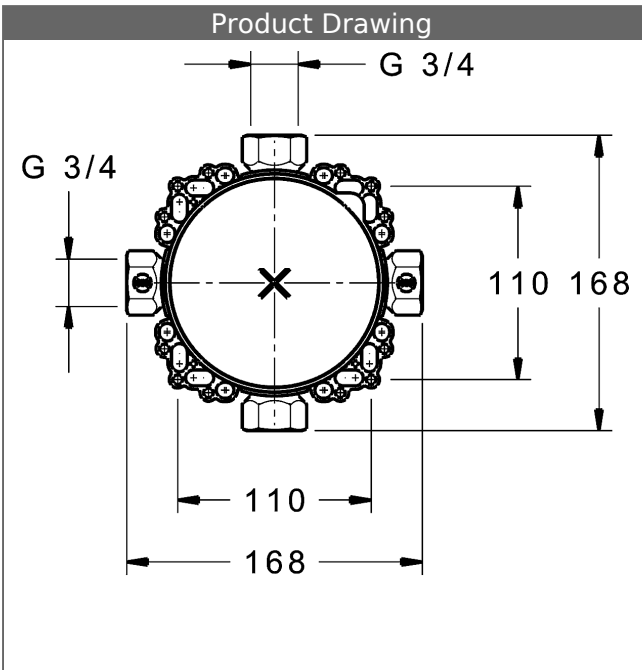

- installation depth: 75-105 mm
- connection unit: DR brass (MS 63)
- mounting box and cover sleeve: plastic
- (-) with gasket sleeve
- (-) suitable for dry mortarless construction
- multifix fastening system
- all connections G3/4 (plug will be included)
- special locking plug (pre-mounted)
- protected against back-flow in domestic use (according to DIN EN 1717)
- shower outlet, by using HANSA-wall connection elbows
- (-) bath outlet, without restrictors
- (-) bath fill and drain assembly in combination with function unit with vacuum breaker
- DVGW in preparation

Model	Item No.
	80010000 

For a complete unit please order a base unit and function unit with trim kit

rinsing according to DIN EN 806-4 with plug no. 59914185

Product Image

Product Drawing

Product Drawing

Product Drawing