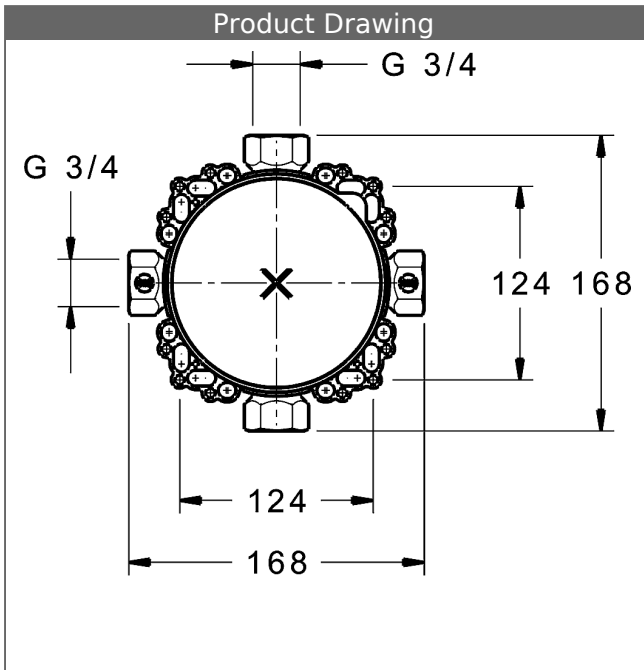

HANSABLUEBOX
base unit
concealed installation unit
 with shut-off valves

Description

HANSABLUEBOX
 base unit
 concealed installation unit
 with shut-off valves

- installation depth: 75-105 mm
- connection unit: DR brass (MS 63)
- mounting box and cover sleeve: plastic
- (-) with gasket sleeve
- (-) suitable for dry mortarless construction
- multifix fastening system
- all connections G3/4 (plug will be included)
- special locking plug (pre-mounted)
- protected against back-flow in domestic use (according to DIN EN 1717)
- shower outlet, by using HANSA-wall connection elbows
- (-) bath outlet, without restrictors
- (-) bath fill and drain assembly in combination with function unit with vacuum breaker

| Model | Item No. |
|-------|----------|
| | 80010000 |

For a complete unit please order a base unit and function unit with trim kit

rinsing according to DIN EN 806-4 with plug no. 59914185

Product Image

Product Drawing

Product Drawing

Product Drawing