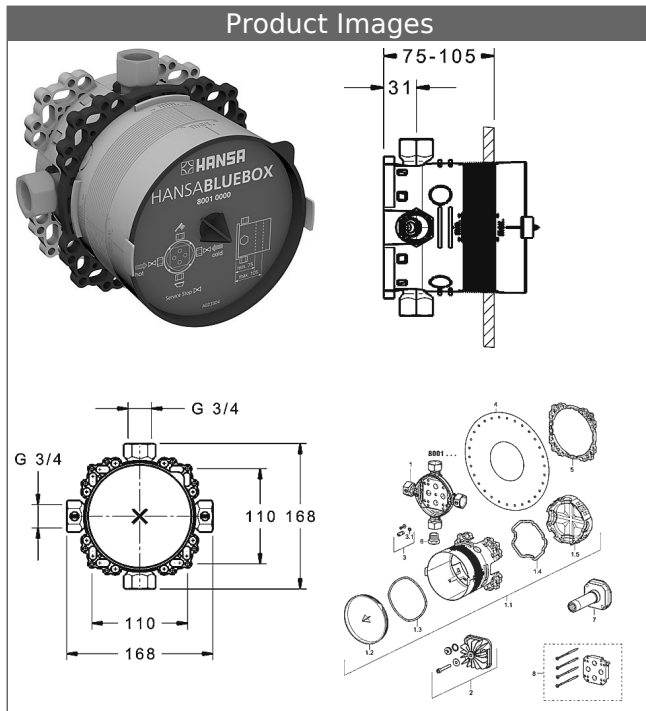

HANSABLUEBOX
base unit
concealed installation unit
with shut-off valves
 with shut-off valves

Description

HANSABLUEBOX
 base unit
 concealed installation unit
 with shut-off valves
 with shut-off valves

- installation depth: 75-105 mm
- connection unit: DR brass (MS 63)
- mounting box and cover sleeve: plastic
- (-) with gasket sleeve
- (-) suitable for dry mortarless construction
- multifix fastening system
- all connections G3/4 (plug will be included)
- special locking plug (pre-mounted)
- protected against back-flow in domestic use (according to DIN EN 1717)
- shower outlet, by using HANSA-wall connection elbows
- (-) bath outlet, without restrictors
- (-) bath fill and drain assembly in combination with function unit with vacuum breaker

Model	Item No.
	80010000 M

For a complete unit please order a base unit and function unit with trim kit

rinsing according to DIN EN 806-4 with plug no. 59914185

Product Image

Product Drawing

Product Drawing