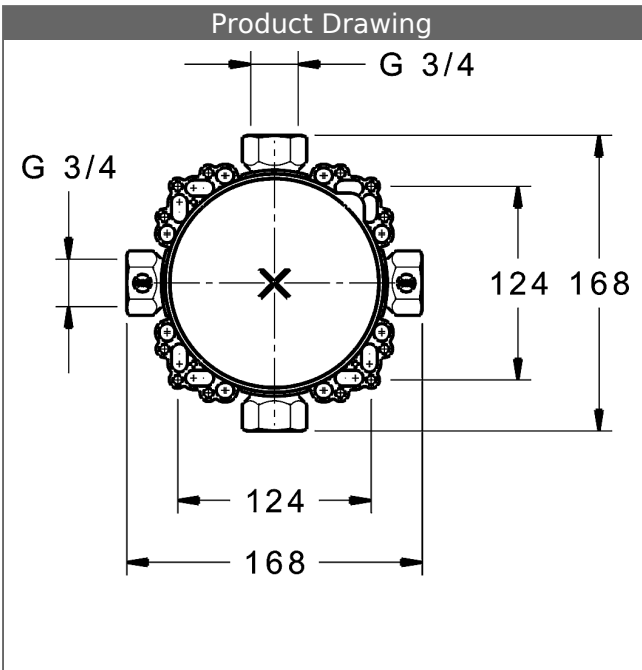

HANSABLUEBOX
base unit
concealed installation unit
with shut-off valves

Description

HANSABLUEBOX
 base unit
 concealed installation unit
 with shut-off valves

- installation depth: 75-105 mm
- connection unit: DR brass (MS 63)
- mounting box and cover sleeve: plastic
- (-) with gasket sleeve
- (-) suitable for dry mortarless construction
- multifix fastening system
- all connections G3/4 (plug will be included)
- special locking plug (pre-mounted)
- protected against back-flow in domestic use (according to DIN EN 1717)
- shower outlet, by using HANSA-wall connection elbows
- (-) bath outlet, without restrictors
- (-) bath fill and drain assembly in combination with function unit with vacuum breaker

Model	Item No.
	80010000

For a complete unit please order a base unit and function unit with trim kit

rinsing according to DIN EN 806-4 with plug no. 59914185

Product Image

Product Drawing

Product Drawing

Product Drawing