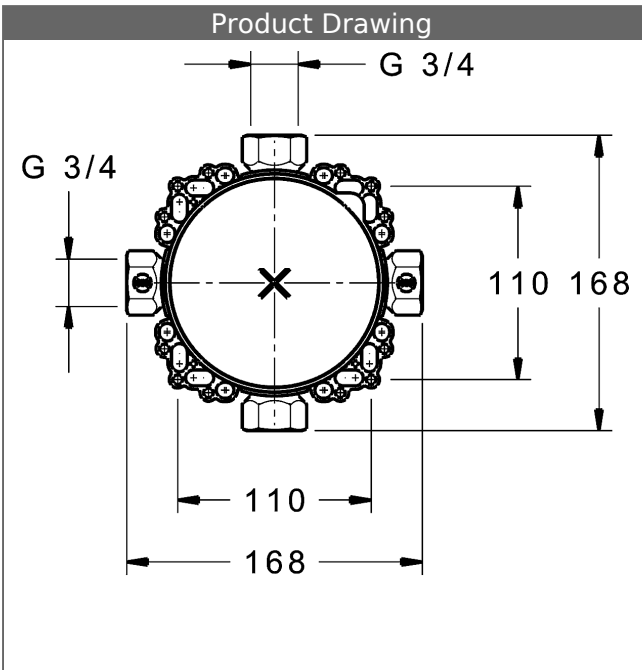

- installation depth: 75-105 mm
- connection unit: DR brass (MS 63)
- mounting box and cover sleeve: plastic
- (-) with gasket sleeve
- (-) suitable for dry mortarless construction
- multifix fastening system
- all connections G3/4 (plug will be included)
- special locking plug (pre-mounted)
- protected against back-flow in domestic use (according to DIN EN 1717)
- shower outlet, by using HANSA-wall connection elbows
- (-) bath outlet, without restrictors
- (-) bath fill and drain assembly in combination with function unit with vacuum breaker

Model	Item No.
	80010000 M

For a complete unit please order a base unit and function unit with trim kit

rinsing according to DIN EN 806-4 with plug no. 59914185

Product Image

Product Drawing

Product Drawing

Product Drawing