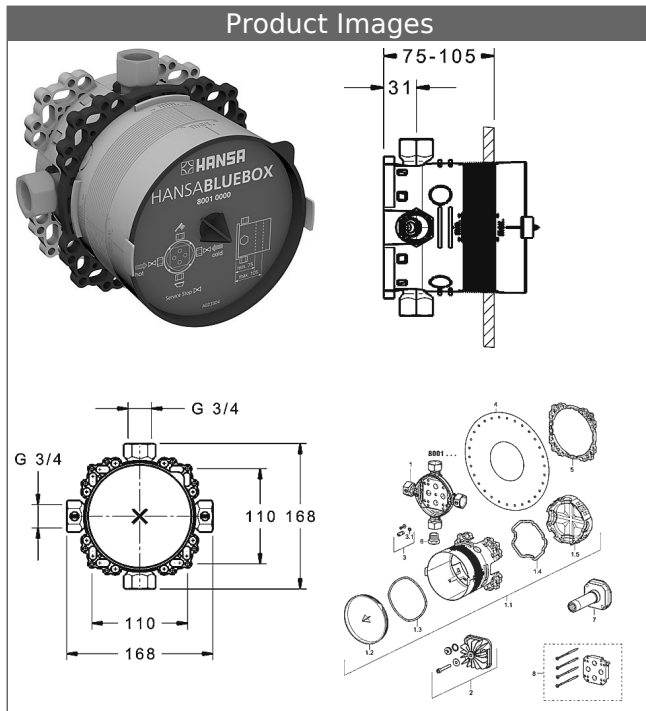

HANSABLUEBOX
base unit
concealed installation unit
with shut-off valves
 with shut-off valves

Description

HANSABLUEBOX
 base unit
 concealed installation unit
 with shut-off valves
 with shut-off valves

- installation depth: 75-105 mm
- connection unit: DR brass (MS 63)
- mounting box and cover sleeve: plastic
- (-) with gasket sleeve
- (-) suitable for dry mortarless construction
- multifix fastening system
- all connections G3/4 (plug will be included)
- special locking plug (pre-mounted)
- protected against back-flow in domestic use (according to DIN EN 1717)
- shower outlet, by using HANSA-wall connection elbows
- (-) bath outlet, without restrictors
- (-) bath fill and drain assembly in combination with function unit with vacuum breaker

Model	Item No.
	80010000 

For a complete unit please order a base unit and function unit with trim kit

rinsing according to DIN EN 806-4 with plug no. 59914185

Product Image

Product Drawing

Product Drawing