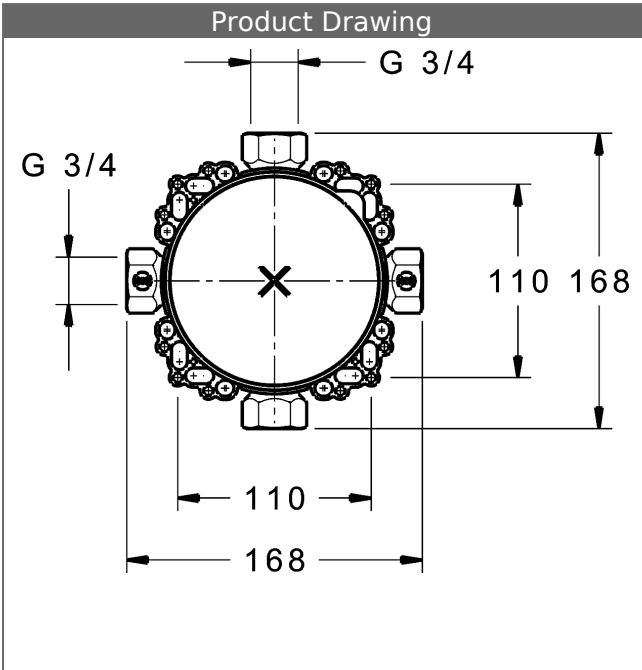

HANSABLUEBOX
base unit
concealed installation unit
with shut-off valves
with shut-off valves

Description

HANSABLUEBOX
base unit
concealed installation unit
with shut-off valves
with shut-off valves

- installation depth: 75-105 mm
- connection unit: DR brass (MS 63)
- mounting box and cover sleeve: plastic
- (-) with gasket sleeve
- (-) suitable for dry mortarless construction
- multifix fastening system
- all connections G3/4 (plug will be included)
- special locking plug (pre-mounted)
- protected against back-flow in domestic use (according to DIN EN 1717)
- shower outlet, by using HANSA-wall connection elbows
- (-) bath outlet, without restrictors
- (-) bath fill and drain assembly in combination with function unit with vacuum breaker
- DVGW in preparation

Model	Item No.
	80010000

For a complete unit please order a base unit and function unit with trim kit

rinsing according to DIN EN 806-4 with plug no. 59914185

Product Image

Product Drawing

Product Drawing

Product Drawing