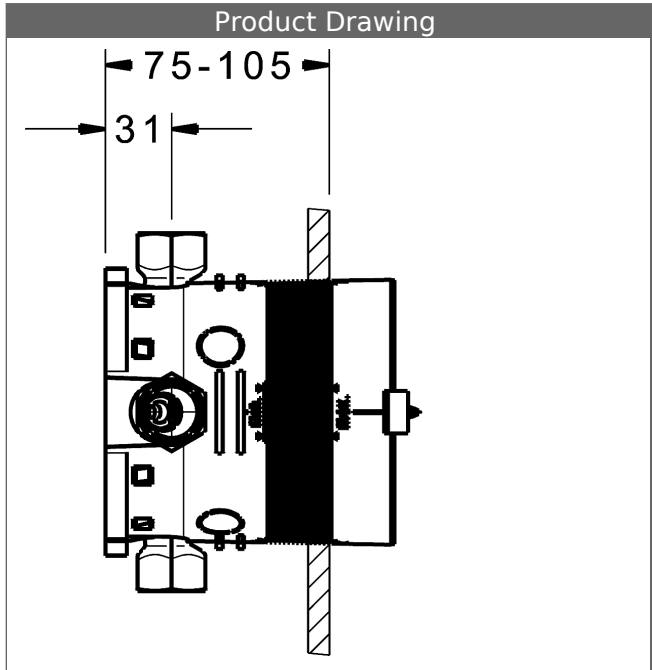

- installation depth: 75-105 mm
- connection unit: DR brass (MS 63)
- mounting box and cover sleeve: plastic
- (-) with gasket sleeve
- (-) suitable for dry mortarless construction
- multifix fastening system
- all connections G3/4 (plug will be included)
- special locking plug (pre-mounted)
- protected against back-flow in domestic use (according to DIN EN 1717)
- shower outlet, by using HANSA-wall connection elbows
- (-) bath outlet, without restrictors
- (-) bath fill and drain assembly in combination with function unit with vacuum breaker

Model	Item No.
	80010000 M

For a complete unit please order a base unit and function unit with trim kit

rinsing according to DIN EN 806-4 with plug no. 59914185

Product Image

Product Drawing

Product Drawing

Product Drawing