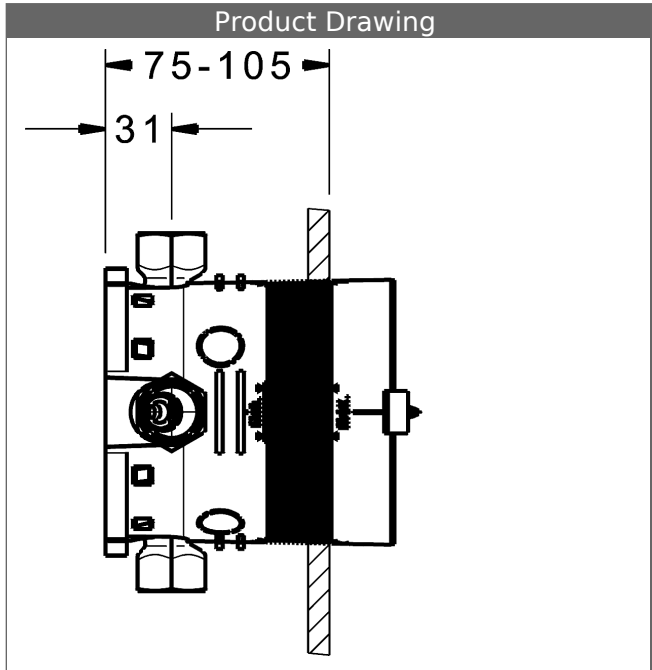

HANSABLUEBOX
base unit
concealed installation unit
 with shut-off valves

Description

HANSABLUEBOX
 base unit
 concealed installation unit
 with shut-off valves

- installation depth: 75-105 mm
- connection unit: DR brass (MS 63)
- mounting box and cover sleeve: plastic
- (-) with gasket sleeve
- (-) suitable for dry mortarless construction
- multifix fastening system
- all connections G3/4 (plug will be included)
- special locking plug (pre-mounted)
- protected against back-flow in domestic use (according to DIN EN 1717)
- shower outlet, by using HANSA-wall connection elbows
- (-) bath outlet, without restrictors
- (-) bath fill and drain assembly in combination with function unit with vacuum breaker

| Model | Item No. |
|-------|----------|
| | 80010000 |

For a complete unit please order a base unit and function unit with trim kit

rinsing according to DIN EN 806-4 with plug no. 59914185

Product Image

Product Drawing

Product Drawing

Product Drawing