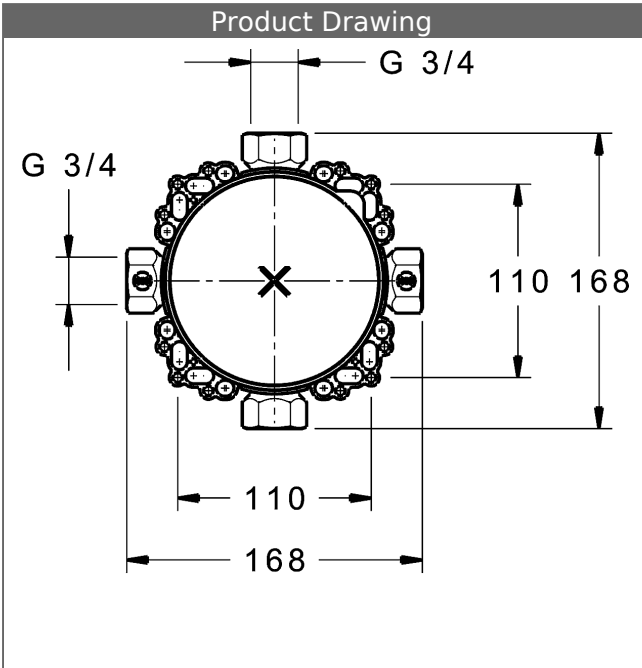

- installation depth: 75-105 mm
- connection unit: DR brass (MS 63)
- mounting box and cover sleeve: plastic
- (-) with gasket sleeve
- (-) suitable for dry mortarless construction
- multifix fastening system
- all connections G3/4 (plug will be included)
- special locking plug (pre-mounted)
- protected against back-flow in domestic use (according to DIN EN 1717)
- shower outlet, by using HANSA-wall connection elbows
- (-) bath outlet, without restrictors
- (-) bath fill and drain assembly in combination with function unit with vacuum breaker

Model	Item No.
	80010000 

For a complete unit please order a base unit and function unit with trim kit

rinsing according to DIN EN 806-4 with plug no. 59914185

Product Image

Product Drawing

Product Drawing

Product Drawing