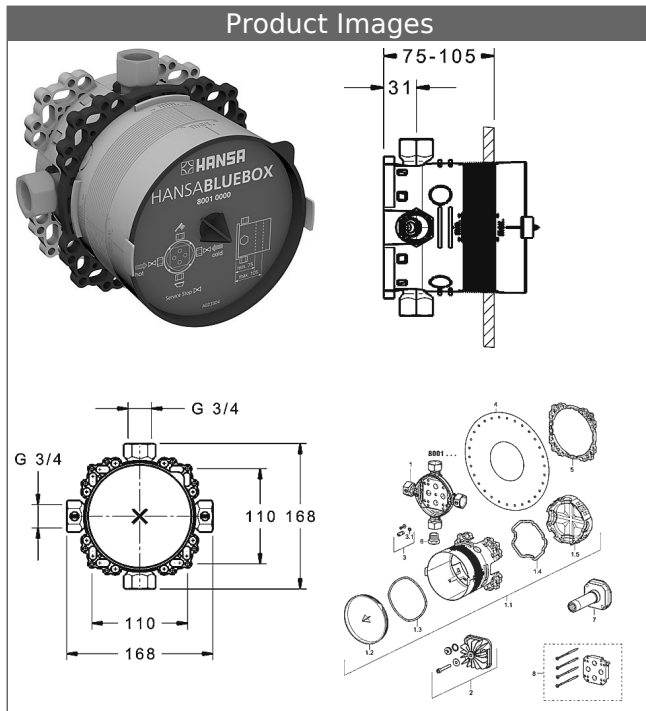

HANSABLUEBOX
base unit
concealed installation unit
with shut-off valves
with shut-off valves

Description

HANSABLUEBOX
base unit
concealed installation unit
with shut-off valves
with shut-off valves

- installation depth: 75-105 mm
- connection unit: DR brass (MS 63)
- mounting box and cover sleeve: plastic
- (-) with gasket sleeve
- (-) suitable for dry mortarless construction
- multifix fastening system
- all connections G3/4 (plug will be included)
- special locking plug (pre-mounted)
- protected against back-flow in domestic use (according to DIN EN 1717)
- shower outlet, by using HANSA-wall connection elbows
- (-) bath outlet, without restrictors
- (-) bath fill and drain assembly in combination with function unit with vacuum breaker
- DVGW in preparation

Model	Item No.
	80010000

For a complete unit please order a base unit and function unit with trim kit

rinsing according to DIN EN 806-4 with plug no. 59914185

Product Image

Product Drawing

Product Drawing

Product Drawing