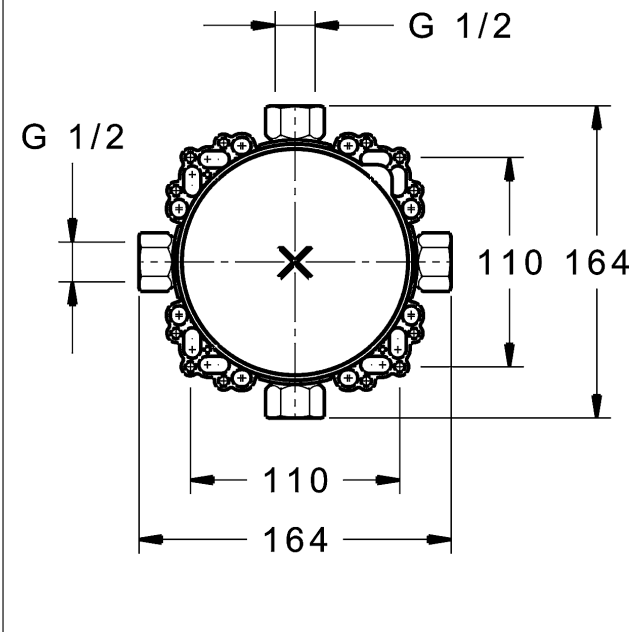

HANSABLUEBOX
base unit
concealed installation unit
 without shut-off valves

Description

HANSABLUEBOX
 base unit
 concealed installation unit
 without shut-off valves

- installation depth: 75-105 mm
- connection unit: DR brass (MS 63)
- mounting box and cover sleeve: plastic
- (-) with gasket sleeve
- (-) suitable for dry mortarless construction
- multifix fastening system
- all connections G1/2 (plug will be included)
- special locking plug (pre-mounted)
- protected against back-flow in domestic use (according to DIN EN 1717)
- shower outlet, by using HANSA-wall connection elbows
- (-) bath outlet, without restrictors
- (-) bath fill and drain assembly in combination with function unit with vacuum breaker
- DVGW in preparation

Model	Item No.
	80000000 

For a complete unit please order a base unit and function unit with trim kit

rinsing according to DIN EN 806-4 with plug no. 59914185

Product Image

Product Drawing

Product Drawing

Product Drawing