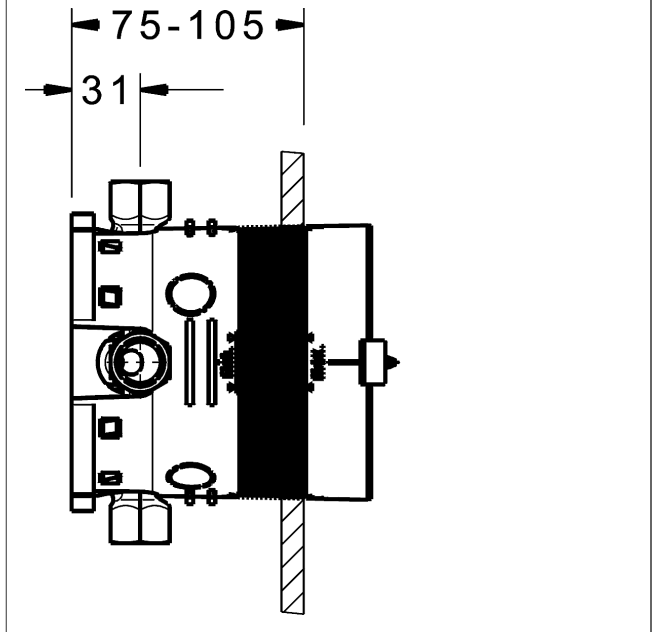

HANSABLUEBOX
base unit
concealed installation unit
 without shut-off valves

Description

HANSABLUEBOX
 base unit
 concealed installation unit
 without shut-off valves

- installation depth: 75-105 mm
- connection unit: DR brass (MS 63)
- mounting box and cover sleeve: plastic
- (-) with gasket sleeve
- (-) suitable for dry mortarless construction
- multifix fastening system
- all connections G1/2 (plug will be included)
- special locking plug (pre-mounted)
- protected against back-flow in domestic use (according to DIN EN 1717)
- shower outlet, by using HANSA-wall connection elbows
- (-) bath outlet, without restrictors
- (-) bath fill and drain assembly in combination with function unit with vacuum breaker

Model	Item No.
	80000000 

For a complete unit please order a base unit and function unit with trim kit

Product Image

Product Drawing

Product Drawing

Product Drawing