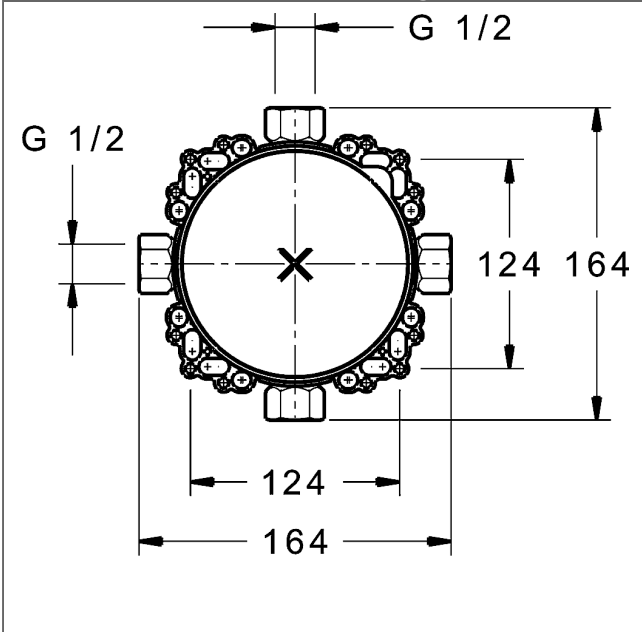

HANSABLUEBOX
base unit
concealed installation unit
 without shut-off valves

Description

HANSABLUEBOX
 base unit
 concealed installation unit
 without shut-off valves

- installation depth: 75-105 mm
- connection unit: DR brass (MS 63)
- mounting box and cover sleeve: plastic
- (-) with gasket sleeve
- (-) suitable for dry mortarless construction
- multifix fastening system
- all connections G1/2 (plug will be included)
- special locking plug (pre-mounted)
- protected against back-flow in domestic use (according to DIN EN 1717)
- shower outlet, by using HANSA-wall connection elbows
- (-) bath outlet, without restrictors
- (-) bath fill and drain assembly in combination with function unit with vacuum breaker

| Model | Item No. |
|-------|----------|
| | 80000000 |

For a complete unit please order a base unit and function unit with trim kit

Product Image

Product Drawing

Product Drawing

Product Drawing