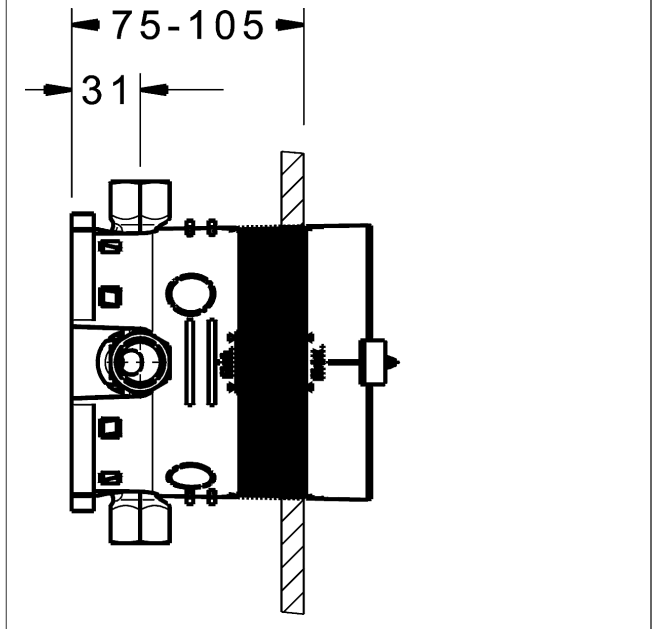

HANSABLUEBOX
base unit
concealed installation unit
 without shut-off valves

Description

HANSABLUEBOX
 base unit
 concealed installation unit
 without shut-off valves

- installation depth: 75-105 mm
- connection unit: DR brass (MS 63)
- mounting box and cover sleeve: plastic
- (-) with gasket sleeve
- (-) suitable for dry mortarless construction
- multifix fastening system
- all connections G1/2 (plug will be included)
- special locking plug (pre-mounted)
- protected against back-flow in domestic use (according to DIN EN 1717)
- shower outlet, by using HANSA-wall connection elbows
- (-) bath outlet, without restrictors
- (-) bath fill and drain assembly in combination with function unit with vacuum breaker

Model	Item No.
	80000000 

For a complete unit please order a base unit and function unit with trim kit

rinsing according to DIN EN 806-4 with plug no. 59914185

Product Image

Product Drawing

Product Drawing

Product Drawing