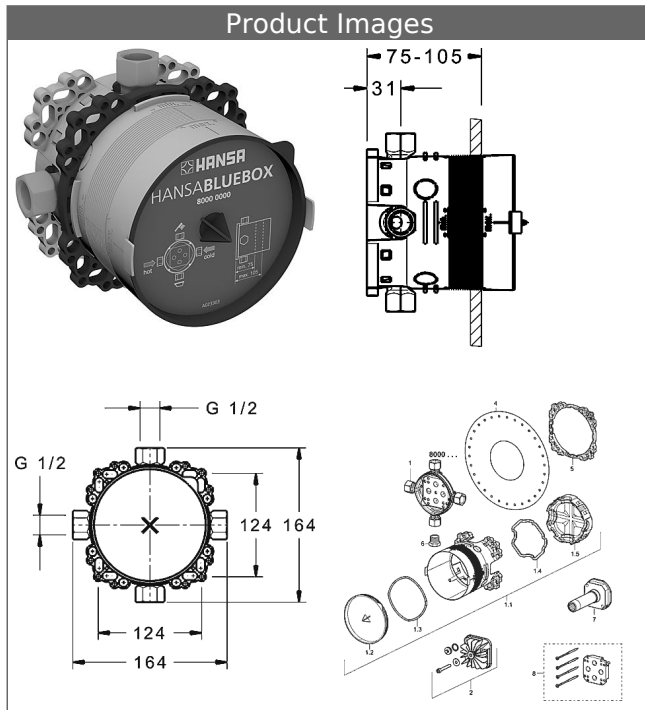

HANSABLUEBOX
base unit
concealed installation unit
 without shut-off valves

Description

HANSABLUEBOX
 base unit
 concealed installation unit
 without shut-off valves

- installation depth: 75-105 mm
- connection unit: DR brass (MS 63)
- mounting box and cover sleeve: plastic
- (-) with gasket sleeve
- (-) suitable for dry mortarless construction
- multifix fastening system
- all connections G1/2 (plug will be included)
- special locking plug (pre-mounted)
- protected against back-flow in domestic use (according to DIN EN 1717)
- shower outlet, by using HANSA-wall connection elbows
- (-) bath outlet, without restrictors
- (-) bath fill and drain assembly in combination with function unit with vacuum breaker

| Model | Item No. |
|-------|----------|
| | 80000000 |

For a complete unit please order a base unit and function unit with trim kit

Product Image

Product Drawing

Product Drawing

Product Drawing