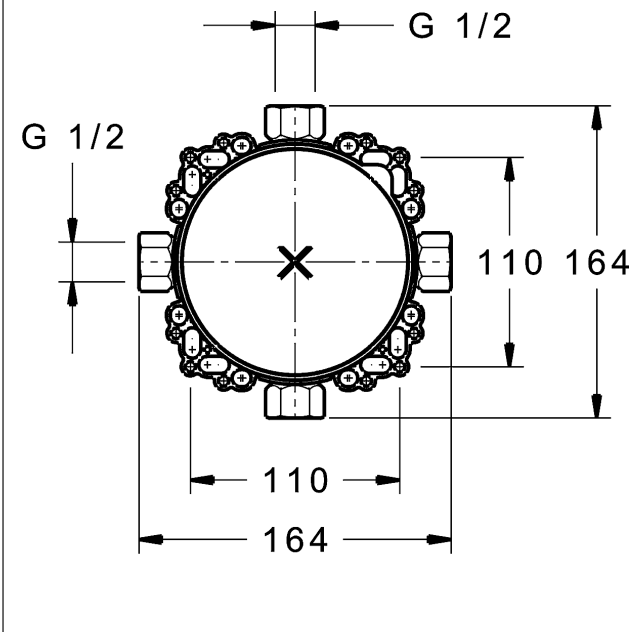

**HANSABLUEBOX**  
**base unit**  
**concealed installation unit**  
 without shut-off valves

**Description**

HANSABLUEBOX  
 base unit  
 concealed installation unit  
 without shut-off valves

- installation depth: 75-105 mm
- connection unit: DR brass (MS 63)
- mounting box and cover sleeve: plastic
- (-) with gasket sleeve
- (-) suitable for dry mortarless construction
- multifix fastening system
- all connections G1/2 (plug will be included)
- special locking plug (pre-mounted)
- protected against back-flow in domestic use (according to DIN EN 1717)
- shower outlet, by using HANSA-wall connection elbows
- (-) bath outlet, without restrictors
- (-) bath fill and drain assembly in combination with function unit with vacuum breaker

Model	Item No.
	80000000 

For a complete unit please order a base unit and function unit with trim kit

rinsing according to DIN EN 806-4 with plug no. 59914185

Product Image

Product Drawing

Product Drawing

Product Drawing