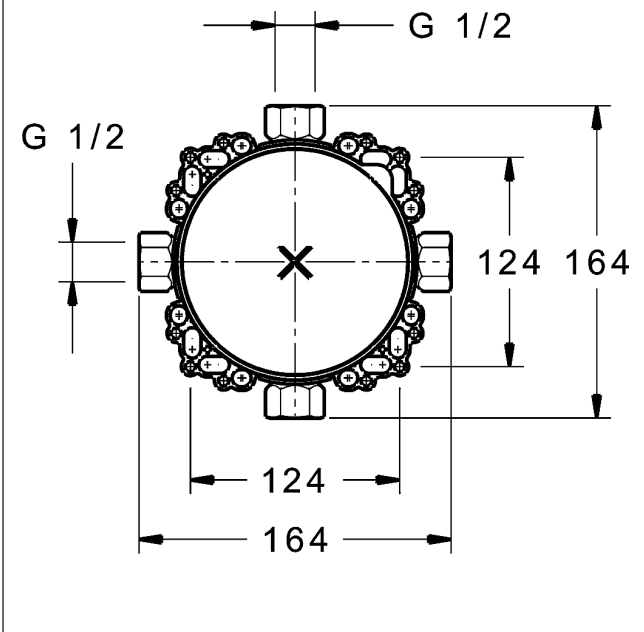

HANSABLUEBOX
base unit
concealed installation unit
 without shut-off valves

Description

HANSABLUEBOX
 base unit
 concealed installation unit
 without shut-off valves

- installation depth: 75-105 mm
- connection unit: DR brass (MS 63)
- mounting box and cover sleeve: plastic
- (-) with gasket sleeve
- (-) suitable for dry mortarless construction
- multifix fastening system
- all connections G1/2 (plug will be included)
- special locking plug (pre-mounted)
- protected against back-flow in domestic use (according to DIN EN 1717)
- shower outlet, by using HANSA-wall connection elbows
- (-) bath outlet, without restrictors
- (-) bath fill and drain assembly in combination with function unit with vacuum breaker

Model	Item No.
	80000000 

For a complete unit please order a base unit and function unit with trim kit

Product Image

Product Drawing

Product Drawing

Product Drawing