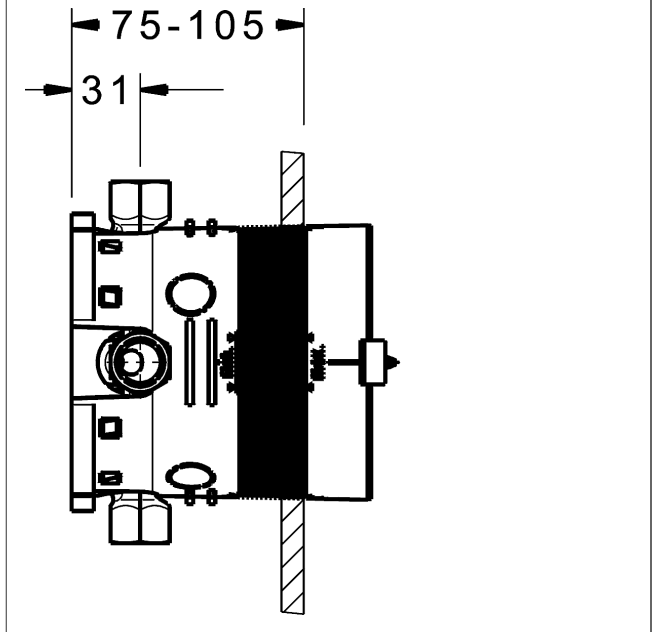

HANSABLUEBOX
base unit
concealed installation unit
 without shut-off valves

Description

HANSABLUEBOX
 base unit
 concealed installation unit
 without shut-off valves

- installation depth: 75-105 mm
- connection unit: DR brass (MS 63)
- mounting box and cover sleeve: plastic
- (-) with gasket sleeve
- (-) suitable for dry mortarless construction
- multifix fastening system
- all connections G1/2 (plug will be included)
- special locking plug (pre-mounted)
- protected against back-flow in domestic use (according to DIN EN 1717)
- shower outlet, by using HANSA-wall connection elbows
- (-) bath outlet, without restrictors
- (-) bath fill and drain assembly in combination with function unit with vacuum breaker

Model	Item No.
	80000000 

For a complete unit please order a base unit and function unit with trim kit

rinsing according to DIN EN 806-4 with plug no. 59914185

Product Image

Product Drawing

Product Drawing

Product Drawing