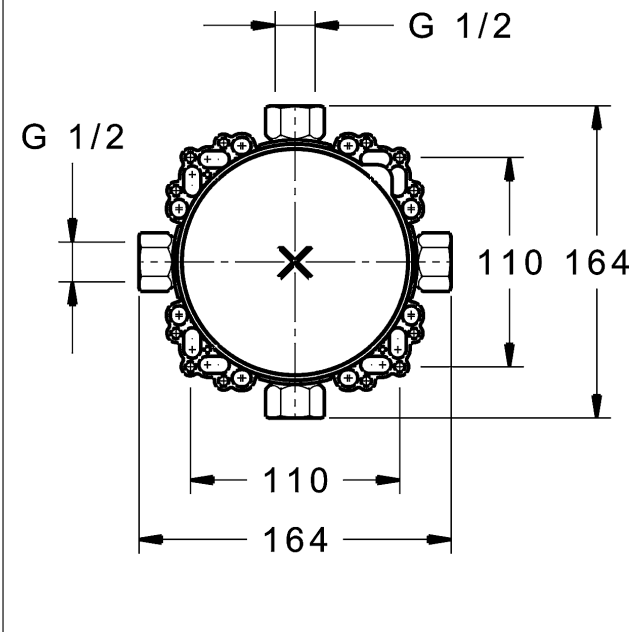

HANSABLUEBOX
base unit
concealed installation unit
 without shut-off valves

Description

HANSABLUEBOX
 base unit
 concealed installation unit
 without shut-off valves

- installation depth: 75-105 mm
- connection unit: DR brass (MS 63)
- mounting box and cover sleeve: plastic
- (-) with gasket sleeve
- (-) suitable for dry mortarless construction
- multifix fastening system
- all connections G1/2 (plug will be included)
- special locking plug (pre-mounted)
- protected against back-flow in domestic use (according to DIN EN 1717)
- shower outlet, by using HANSA-wall connection elbows
- (-) bath outlet, without restrictors
- (-) bath fill and drain assembly in combination with function unit with vacuum breaker

Model	Item No.
	80000000 

For a complete unit please order a base unit and function unit with trim kit

rinsing according to DIN EN 806-4 with plug no. 59914185

Product Image

Product Drawing

Product Drawing

Product Drawing