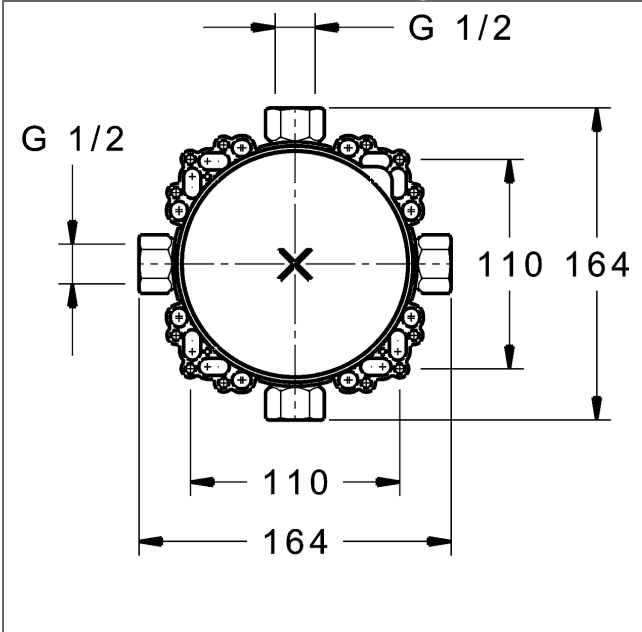

HANSABLUEBOX
base unit
concealed installation unit
 without shut-off valves

Description

HANSABLUEBOX
 base unit
 concealed installation unit
 without shut-off valves

- installation depth: 75-105 mm
- connection unit: DR brass (MS 63)
- mounting box and cover sleeve: plastic
- (-) with gasket sleeve
- (-) suitable for dry mortarless construction
- multifix fastening system
- all connections G1/2 (plug will be included)
- special locking plug (pre-mounted)
- protected against back-flow in domestic use (according to DIN EN 1717)
- shower outlet, by using HANSA-wall connection elbows
- (-) bath outlet, without restrictors
- (-) bath fill and drain assembly in combination with function unit with vacuum breaker

Model	Item No.
	80000000 

For a complete unit please order a base unit and function unit with trim kit

rinsing according to DIN EN 806-4 with plug no. 59914185

Product Image

Product Drawing

Product Drawing

Product Drawing