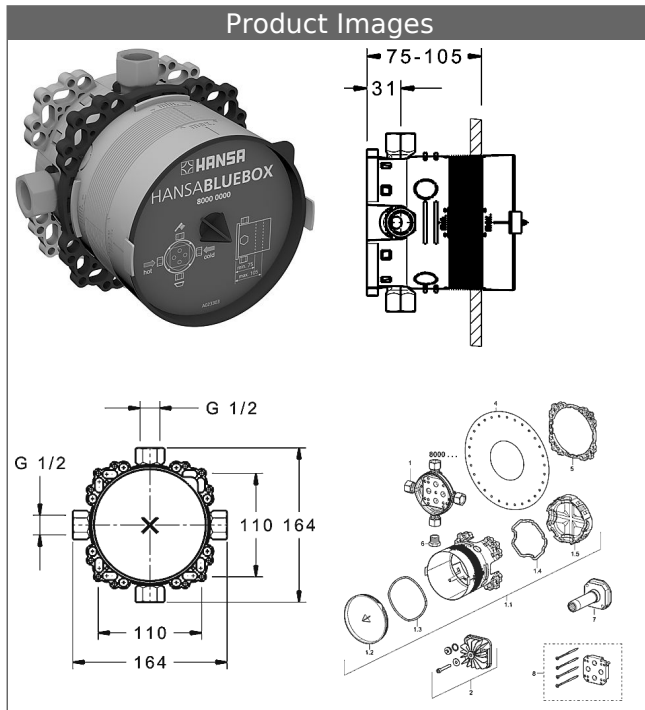

HANSABLUEBOX
base unit
concealed installation unit
 without shut-off valves

Description

HANSABLUEBOX
 base unit
 concealed installation unit
 without shut-off valves

- installation depth: 75-105 mm
- connection unit: DR brass (MS 63)
- mounting box and cover sleeve: plastic
- (-) with gasket sleeve
- (-) suitable for dry mortarless construction
- multifix fastening system
- all connections G1/2 (plug will be included)
- special locking plug (pre-mounted)
- protected against back-flow in domestic use (according to DIN EN 1717)
- shower outlet, by using HANSA-wall connection elbows
- (-) bath outlet, without restrictors
- (-) bath fill and drain assembly in combination with function unit with vacuum breaker
- DVGW in preparation

Model	Item No.
	80000000 

For a complete unit please order a base unit and function unit with trim kit

rinsing according to DIN EN 806-4 with plug no. 59914185

Product Image

Product Drawing

Product Drawing

Product Drawing