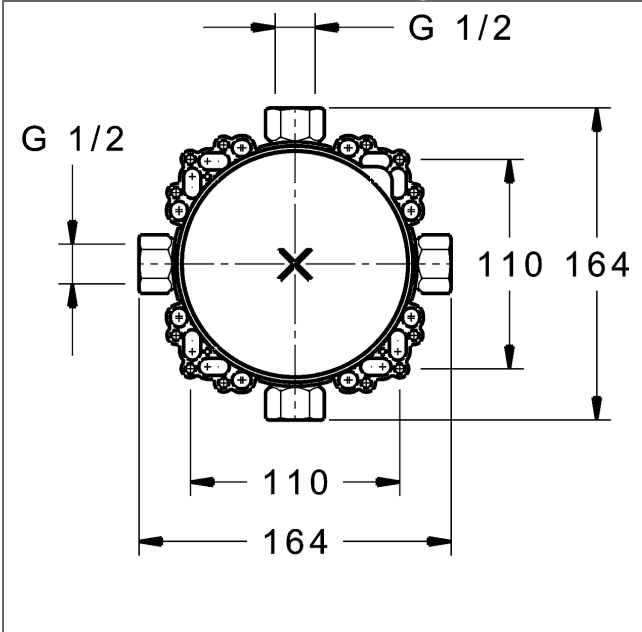

HANSABLUEBOX
base unit
concealed installation unit
 without shut-off valves

Description

HANSABLUEBOX
 base unit
 concealed installation unit
 without shut-off valves

- installation depth: 75-105 mm
- connection unit: DR brass (MS 63)
- mounting box and cover sleeve: plastic
- (-) with gasket sleeve
- (-) suitable for dry mortarless construction
- multifix fastening system
- all connections G1/2 (plug will be included)
- special locking plug (pre-mounted)
- protected against back-flow in domestic use (according to DIN EN 1717)
- shower outlet, by using HANSA-wall connection elbows
- (-) bath outlet, without restrictors
- (-) bath fill and drain assembly in combination with function unit with vacuum breaker
- DVGW in preparation

Model	Item No.
	80000000 

For a complete unit please order a base unit and function unit with trim kit

rinsing according to DIN EN 806-4 with plug no. 59914185

Product Image

Product Drawing

Product Drawing

Product Drawing