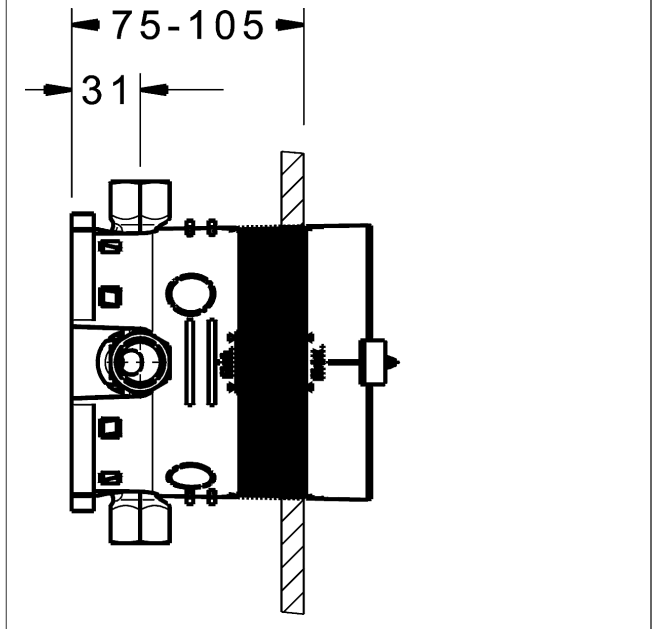

HANSABLUEBOX
base unit
concealed installation unit
 without shut-off valves

Description

HANSABLUEBOX
 base unit
 concealed installation unit
 without shut-off valves

- installation depth: 75-105 mm
- connection unit: DR brass (MS 63)
- mounting box and cover sleeve: plastic
- (-) with gasket sleeve
- (-) suitable for dry mortarless construction
- multifix fastening system
- all connections G1/2 (plug will be included)
- special locking plug (pre-mounted)
- protected against back-flow in domestic use (according to DIN EN 1717)
- shower outlet, by using HANSA-wall connection elbows
- (-) bath outlet, without restrictors
- (-) bath fill and drain assembly in combination with function unit with vacuum breaker
- DVGW in preparation

Model	Item No.
	80000000 

For a complete unit please order a base unit and function unit with trim kit

rinsing according to DIN EN 806-4 with plug no. 59914185

Product Image

Product Drawing

Product Drawing

Product Drawing