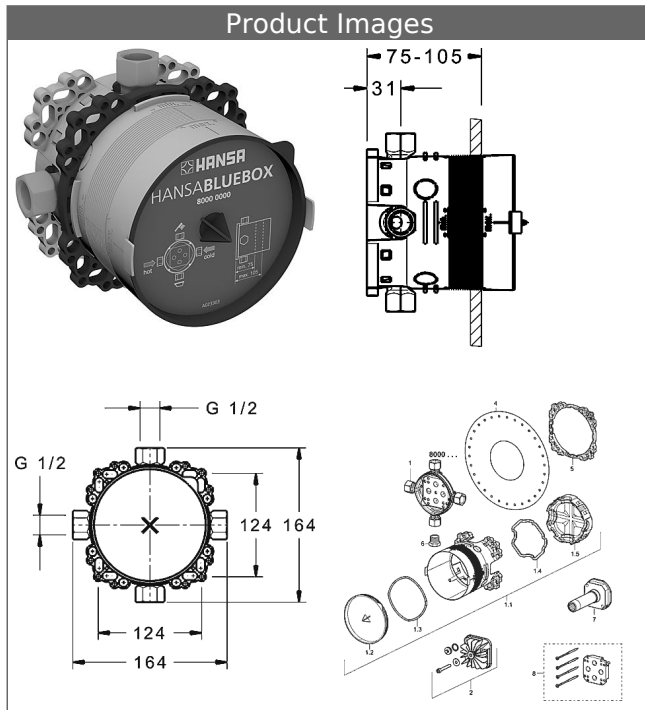

HANSABLUEBOX
base unit
concealed installation unit
 without shut-off valves

Description

HANSABLUEBOX
 base unit
 concealed installation unit
 without shut-off valves

- installation depth: 75-105 mm
- connection unit: DR brass (MS 63)
- mounting box and cover sleeve: plastic
- (-) with gasket sleeve
- (-) suitable for dry mortarless construction
- multifix fastening system
- all connections G1/2 (plug will be included)
- special locking plug (pre-mounted)
- protected against back-flow in domestic use (according to DIN EN 1717)
- shower outlet, by using HANSA-wall connection elbows
- (-) bath outlet, without restrictors
- (-) bath fill and drain assembly in combination with function unit with vacuum breaker

Model	Item No.
	80000000 

For a complete unit please order a base unit and function unit with trim kit

Product Image

Product Drawing

Product Drawing

Product Drawing