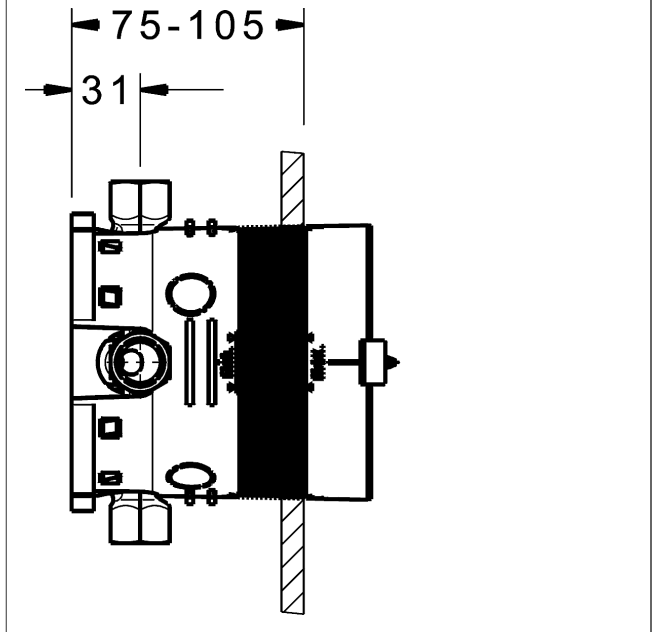

**HANSABLUEBOX**  
**base unit**  
**concealed installation unit**  
 without shut-off valves

**Description**

HANSABLUEBOX  
 base unit  
 concealed installation unit  
 without shut-off valves

- installation depth: 75-105 mm
- connection unit: DR brass (MS 63)
- mounting box and cover sleeve: plastic
- (-) with gasket sleeve
- (-) suitable for dry mortarless construction
- multifix fastening system
- all connections G1/2 (plug will be included)
- special locking plug (pre-mounted)
- protected against back-flow in domestic use (according to DIN EN 1717)
- shower outlet, by using HANSA-wall connection elbows
- (-) bath outlet, without restrictors
- (-) bath fill and drain assembly in combination with function unit with vacuum breaker

Model	Item No.
	80000000 

For a complete unit please order a base unit and function unit with trim kit

rinsing according to DIN EN 806-4 with plug no. 59914185

Product Image

Product Drawing

Product Drawing

Product Drawing