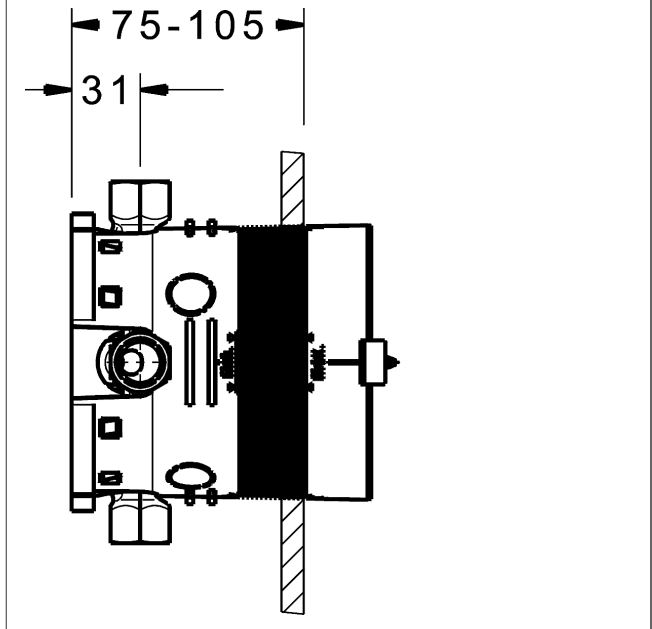

HANSABLUEBOX
base unit
concealed installation unit
 without shut-off valves

Description

HANSABLUEBOX
 base unit
 concealed installation unit
 without shut-off valves

- installation depth: 75-105 mm
- connection unit: DR brass (MS 63)
- mounting box and cover sleeve: plastic
- (-) with gasket sleeve
- (-) suitable for dry mortarless construction
- multifix fastening system
- all connections G1/2 (plug will be included)
- special locking plug (pre-mounted)
- protected against back-flow in domestic use (according to DIN EN 1717)
- shower outlet, by using HANSA-wall connection elbows
- (-) bath outlet, without restrictors
- (-) bath fill and drain assembly in combination with function unit with vacuum breaker

| Model | Item No. |
|-------|----------|
| | 80000000 |

For a complete unit please order a base unit and function unit with trim kit

Product Image

Product Drawing

Product Drawing

Product Drawing