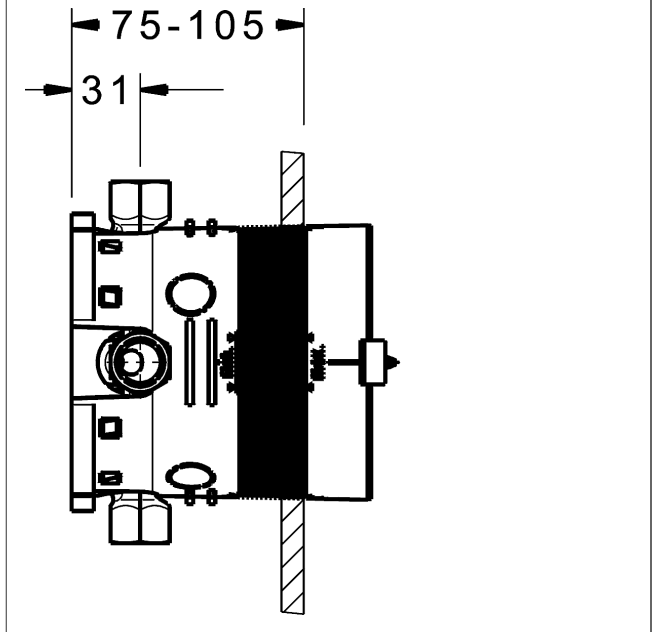

HANSABLUEBOX
base unit
concealed installation unit
 without shut-off valves

Description

HANSABLUEBOX
 base unit
 concealed installation unit
 without shut-off valves

- installation depth: 75-105 mm
- connection unit: DR brass (MS 63)
- mounting box and cover sleeve: plastic
- (-) with gasket sleeve
- (-) suitable for dry mortarless construction
- multifix fastening system
- all connections G1/2 (plug will be included)
- special locking plug (pre-mounted)
- protected against back-flow in domestic use (according to DIN EN 1717)
- shower outlet, by using HANSA-wall connection elbows
- (-) bath outlet, without restrictors
- (-) bath fill and drain assembly in combination with function unit with vacuum breaker
- DVGW in preparation

Model	Item No.
	80000000 

For a complete unit please order a base unit and function unit with trim kit

rinsing according to DIN EN 806-4 with plug no. 59914185

Product Image

Product Drawing

Product Drawing

Product Drawing