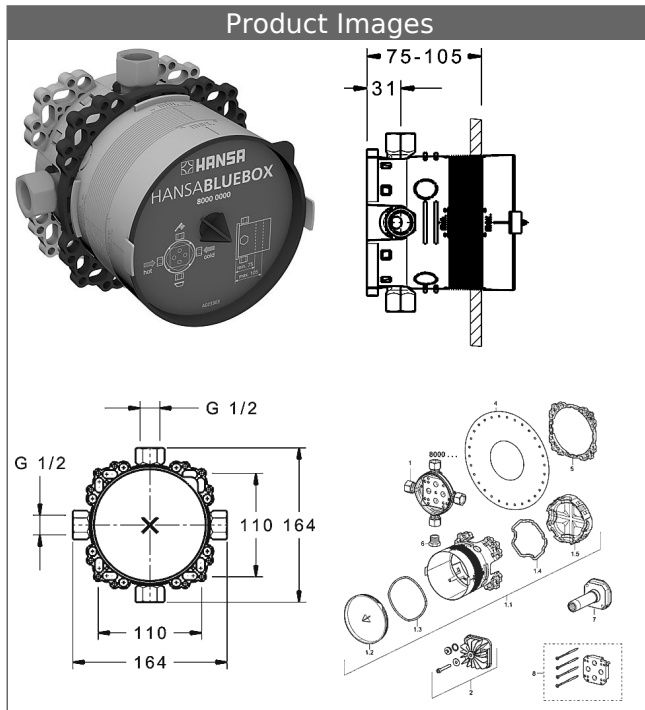

**HANSABLUEBOX**  
**base unit**  
**concealed installation unit**  
 without shut-off valves

**Description**

HANSABLUEBOX  
 base unit  
 concealed installation unit  
 without shut-off valves

- installation depth: 75-105 mm
- connection unit: DR brass (MS 63)
- mounting box and cover sleeve: plastic
- (-) with gasket sleeve
- (-) suitable for dry mortarless construction
- multifix fastening system
- all connections G1/2 (plug will be included)
- special locking plug (pre-mounted)
- protected against back-flow in domestic use (according to DIN EN 1717)
- shower outlet, by using HANSA-wall connection elbows
- (-) bath outlet, without restrictors
- (-) bath fill and drain assembly in combination with function unit with vacuum breaker

Model	Item No.
	80000000 

For a complete unit please order a base unit and function unit with trim kit

rinsing according to DIN EN 806-4 with plug no. 59914185

Product Image

Product Drawing

Product Drawing

Product Drawing