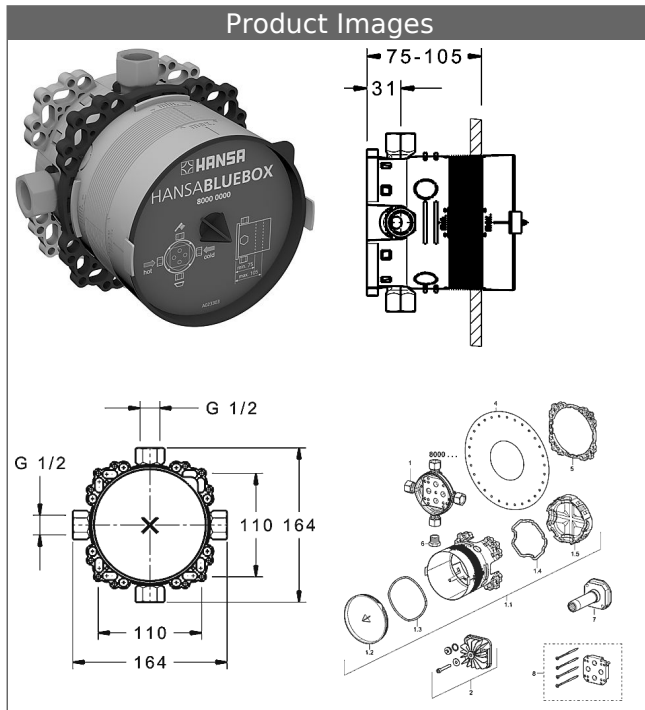

HANSABLUEBOX
base unit
concealed installation unit
 without shut-off valves

Description

HANSABLUEBOX
 base unit
 concealed installation unit
 without shut-off valves

- installation depth: 75-105 mm
- connection unit: DR brass (MS 63)
- mounting box and cover sleeve: plastic
- (-) with gasket sleeve
- (-) suitable for dry mortarless construction
- multifix fastening system
- all connections G1/2 (plug will be included)
- special locking plug (pre-mounted)
- protected against back-flow in domestic use (according to DIN EN 1717)
- shower outlet, by using HANSA-wall connection elbows
- (-) bath outlet, without restrictors
- (-) bath fill and drain assembly in combination with function unit with vacuum breaker

Model	Item No.
	80000000 

For a complete unit please order a base unit and function unit with trim kit

rinsing according to DIN EN 806-4 with plug no. 59914185

Product Image

Product Drawing

Product Drawing

Product Drawing