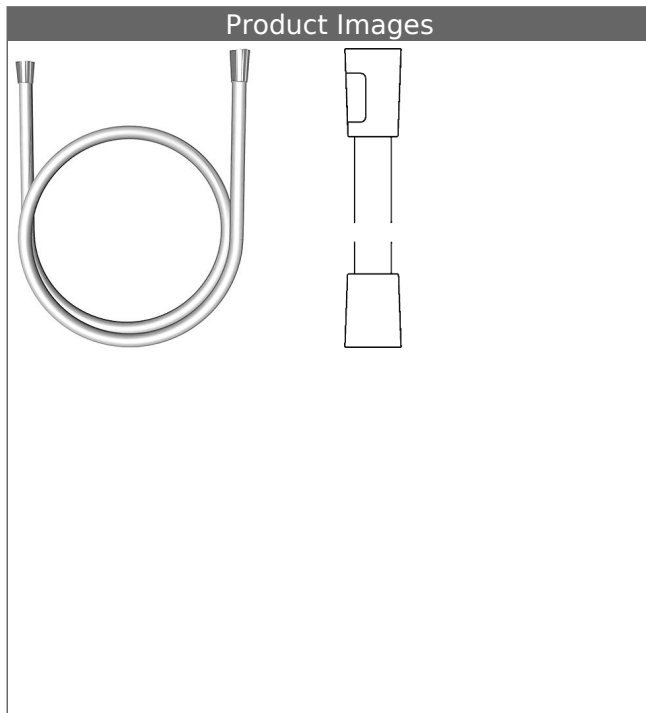

Silverjet® shower hose

Description

Silverjet® shower hose

- connection G 1/2 x G 1/2
- chrome optic
- hose cone with integrated twist guard

Model	Item No.	
chrome, length 1250 mm	54120400	
chrome, length 1600 mm	54120500	
chrome, length 2000 mm	54120200	
chrome, length 1750 mm	54120300	

Product Image

Product Drawing