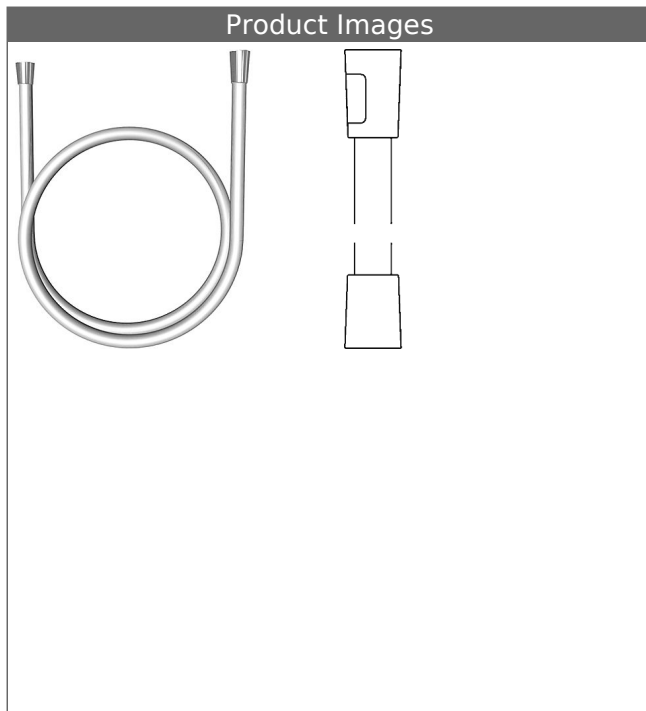

HANSA Silverjet® shower hose

Description

HANSA
Silverjet® shower hose

- connection G 1/2 x G 1/2
- chrome optic
- hose cone with integrated twist guard

Model	Item No.	
chrome, length 1250 mm	54120400	
chrome, length 1600 mm	54120500	
chrome, length 2000 mm	54120200	
chrome, length 1750 mm	54120300	

Product Image

Product Drawing