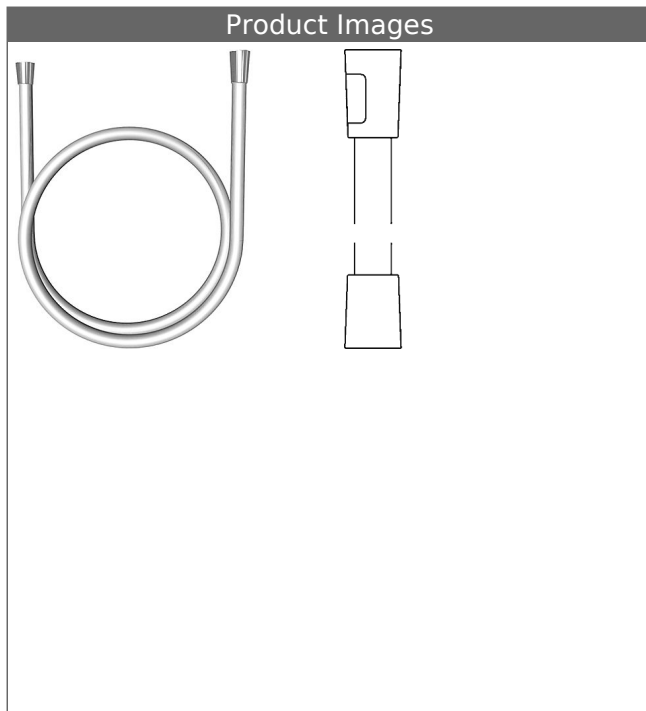

## HANSA Silverjet® shower hose

### Description

HANSA  
Silverjet® shower hose

- connection G 1/2 x G 1/2
- chrome optic
- hose cone with integrated twist guard

Model	Item No.	
chrome, length 1250 mm	54120400	
chrome, length 1600 mm	54120500	
chrome, length 2000 mm	54120200	
chrome, length 1750 mm	54120300	

Product Image

Product Drawing