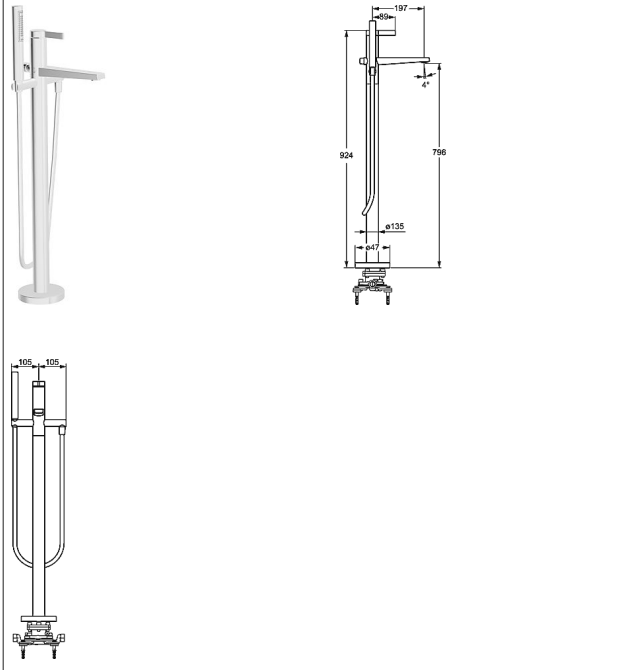

## HANSALOFT single-lever bath mixer, DN 15 G1/2 ground-standing

### Description

HANSALOFT  
single-lever bath mixer, DN 15 G1/2  
ground-standing

flow rate: 20/13 l/min (spout/shower), at 3 bar hydraulic pressure

- body: DR brass (MS 63)
- operating lever (metal)
- CACHÉ® flow straightener with fitting wrench
- (-) improved limescale protection with the HONEYCOMB® structure
- HANSASTILO hand shower
- shower bracket: revolving
- diverter - automatic shower to bath reset
- round rosette, additionally enclosed
- protected against back-flow in domestic use (according to DIN EN 1717)

#### HANSA control cartridge classic 3.5

Item No.: 59913075

Qty: 1

- (-) ceramic discs with integrated grease wells
- (-) adjustable hot water stop
- (-) volume restrictor indefinitely variable up to approx. 6 l/min