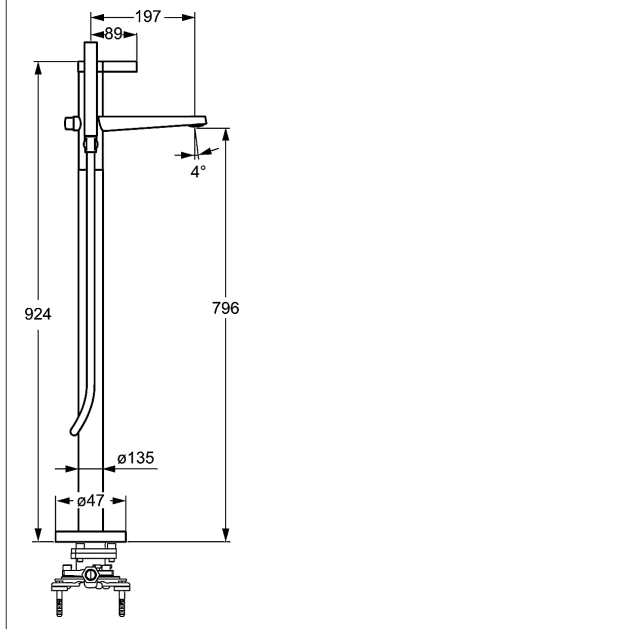

Product Drawing