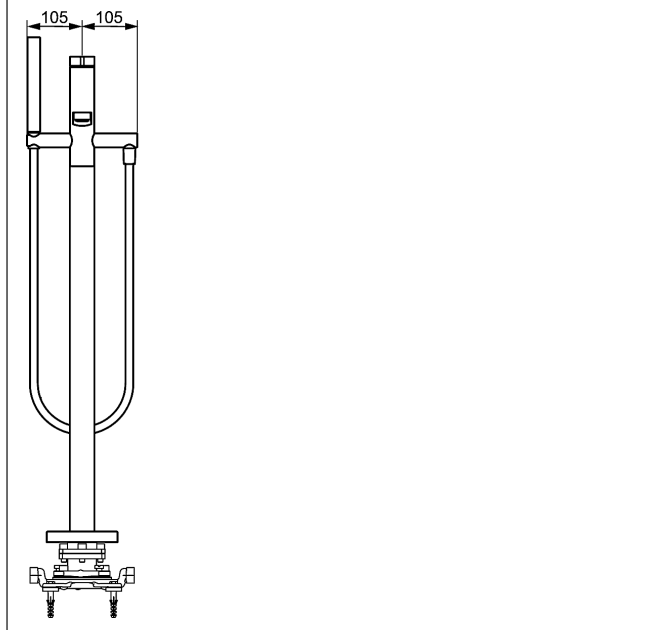

#### HANSA control cartridge classic 3.5

Item No.: 59913075

Qty: 1

- (-) ceramic discs with integrated grease wells
- (-) adjustable hot water stop
- (-) volume restrictor indefinitely variable up to approx. 6 l/min

Model	Item No.	
chrome	57762073	

suitable for installation unit 5328 0100

For the complete unit please order separately trim kit and concealed base unit

Product Image

Product Drawing

Product Drawing

### Related Products

Image:	Description:	Model / Item No.:
	<p><b>HANSAVARIO</b> installation unit, DN 15 (G1/2) for bath faucets</p> <p>ground-standing</p>	53280100