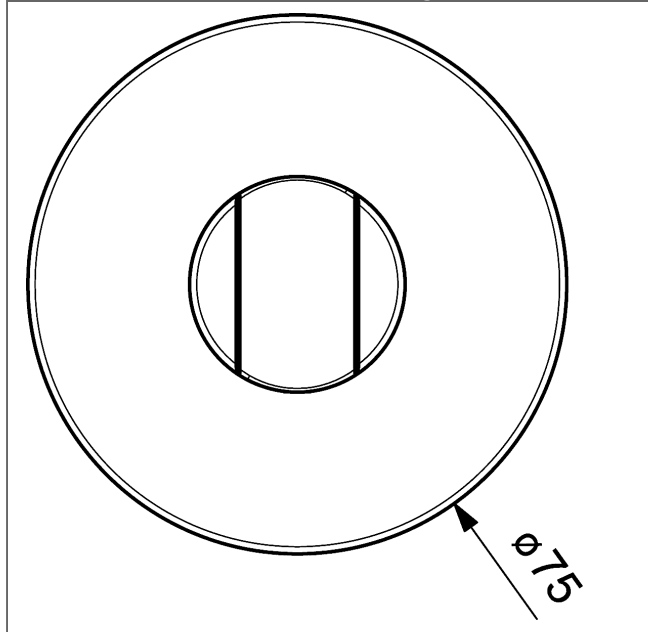

HANSA wall-mounted shower bracket

Description

HANSA
wall-mounted shower bracket

- brass, chrome plated
- shower bracket, fixed
- fastening set

Model	Item No.	
chrome	44440173	

Product Image

Product Drawing

Product Drawing

Product Drawing