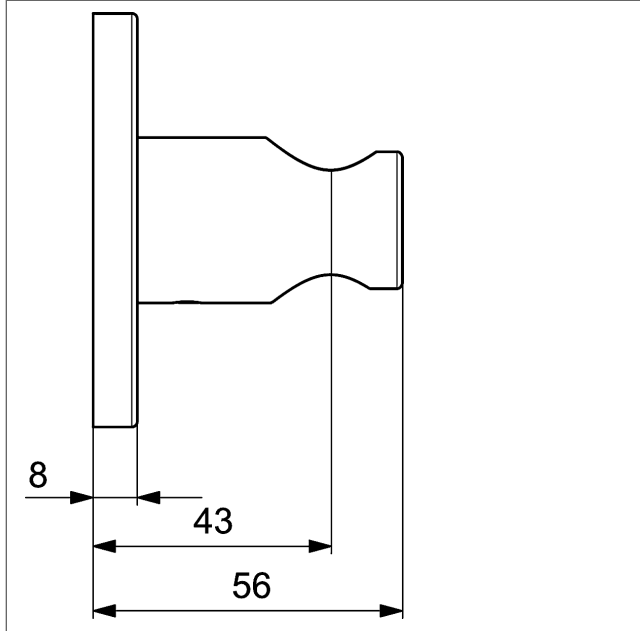

HANSA wall-mounted shower bracket

Description

HANSA
wall-mounted shower bracket

- brass, chrome plated
- shower bracket, fixed
- fastening set

Model	Item No.	
chrome	44440173	

Product Image

Product Drawing

Product Drawing

Product Drawing