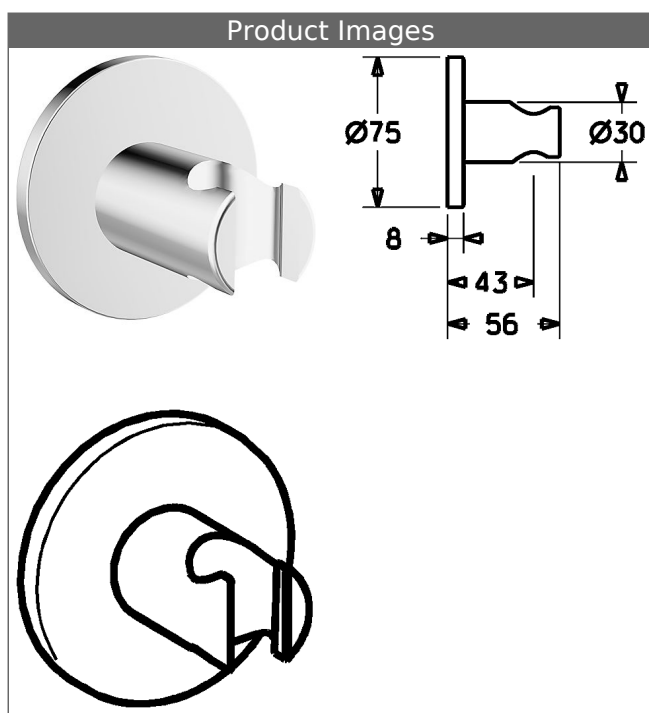

HANSA wall-mounted shower bracket

Description

HANSA
wall-mounted shower bracket

- brass, chrome plated
- shower bracket, fixed
- fastening set

Model	Item No.	
chrome	44440173	

Product Image

Product Drawing

Product Drawing