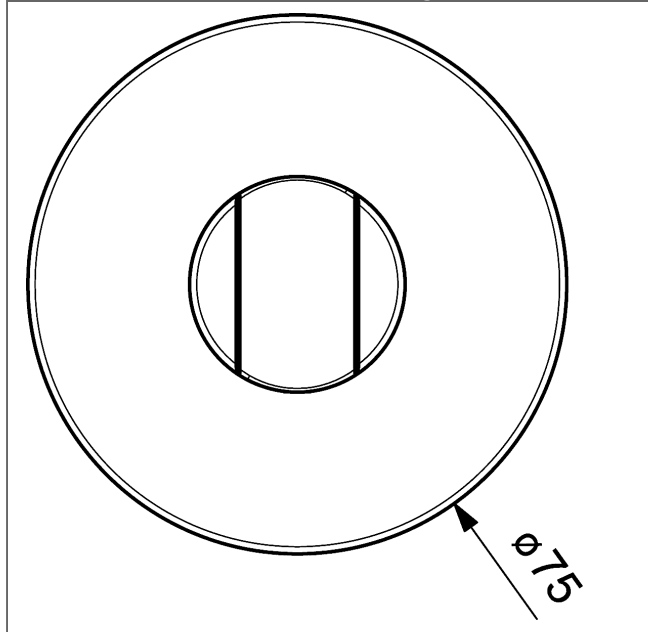

### Description

HANSA  
wall-mounted shower bracket

- brass, chrome plated
- shower bracket, fixed
- fastening set

Model	Item No.	
chrome	44440173	

Product Image

Product Drawing

Product Drawing

Product Drawing