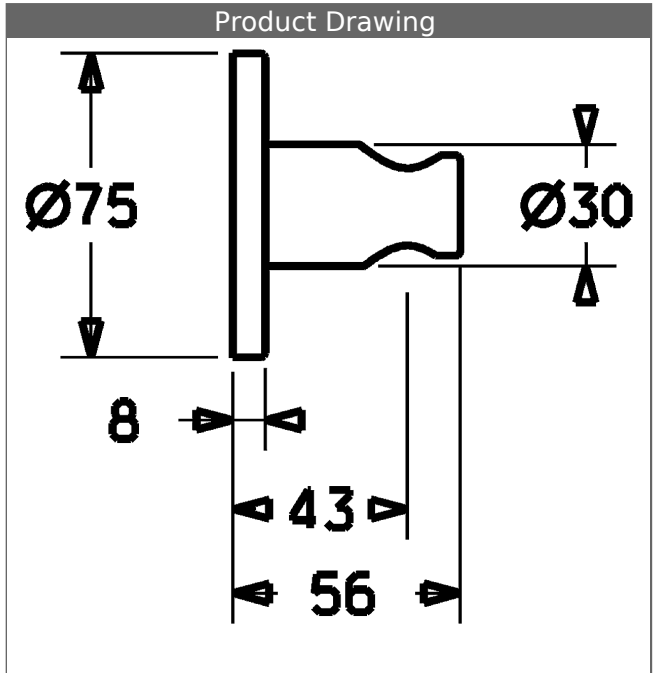

HANSA wall-mounted shower bracket

Description

HANSA
wall-mounted shower bracket

- brass, chrome plated
- shower bracket, fixed
- fastening set

Model	Item No.	
chrome	44440173	

Product Image

Product Drawing

Product Drawing