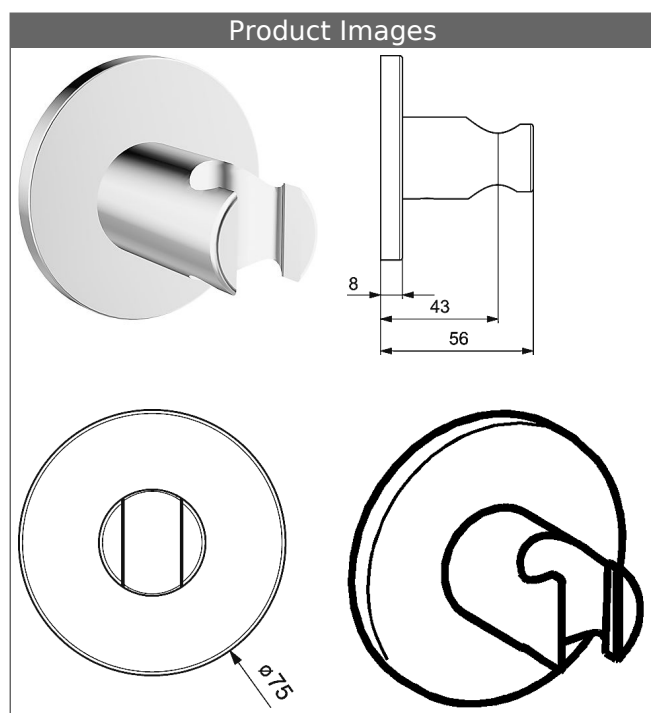

## HANSA wall-mounted shower bracket

### Description

HANSA  
wall-mounted shower bracket

- brass, chrome plated
- shower bracket, fixed
- fastening set

Model	Item No.	
chrome	44440173	

Product Image

Product Drawing

Product Drawing

Product Drawing