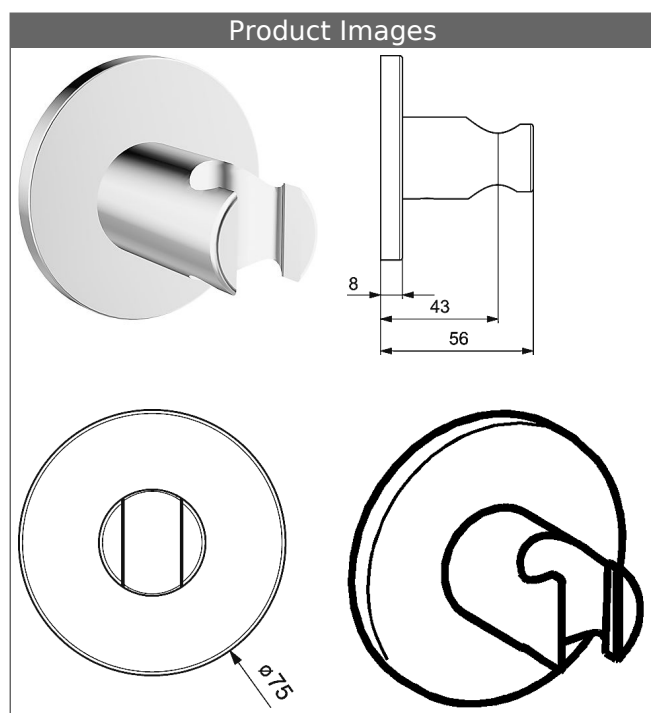

HANSA wall-mounted shower bracket

Description

HANSA
wall-mounted shower bracket

- brass, chrome plated
- shower bracket, fixed
- fastening set

Model	Item No.	
chrome	44440173	

Product Image

Product Drawing

Product Drawing

Product Drawing