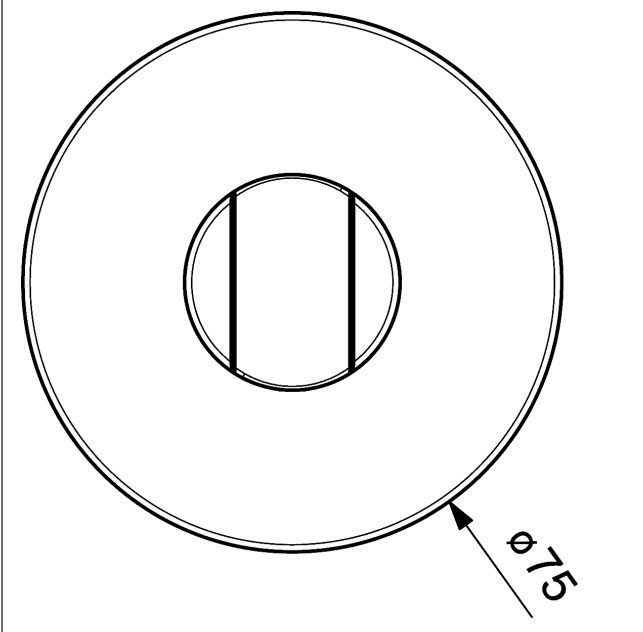

## HANSA wall-mounted shower bracket

### Description

HANSA  
wall-mounted shower bracket

- brass, chrome plated
- shower bracket, fixed
- fastening set

Model	Item No.	
chrome	44440173	

Product Image

Product Drawing

Product Drawing

Product Drawing