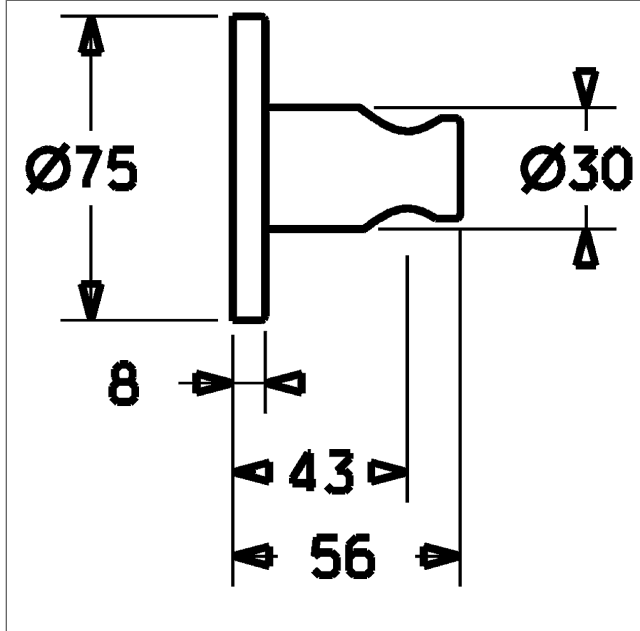

HANSA wall-mounted shower bracket

Description

HANSA
wall-mounted shower bracket

- brass, chrome plated
- shower bracket, fixed
- fastening set

Model	Item No.	
chrome	44440173	

Product Image

Product Drawing

Product Drawing