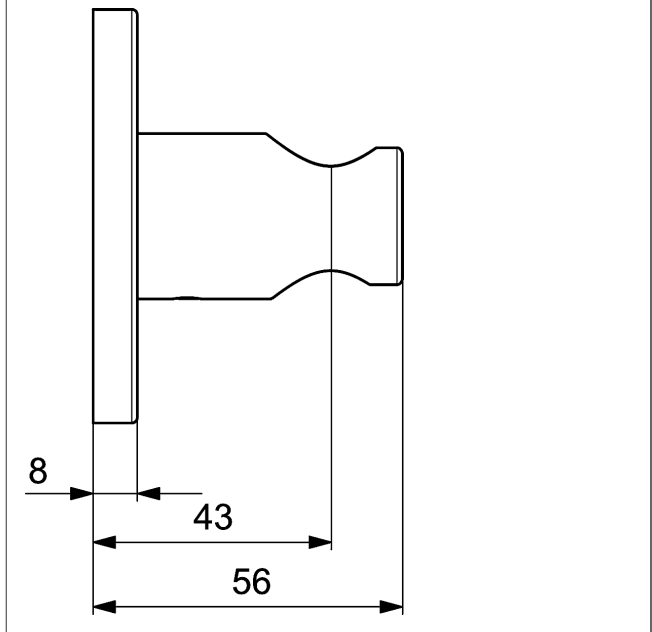

HANSA wall-mounted shower bracket

Description

HANSA
wall-mounted shower bracket

- brass, chrome plated
- shower bracket, fixed
- fastening set

Model	Item No.	
chrome	44440173	

Product Image

Product Drawing

Product Drawing

Product Drawing