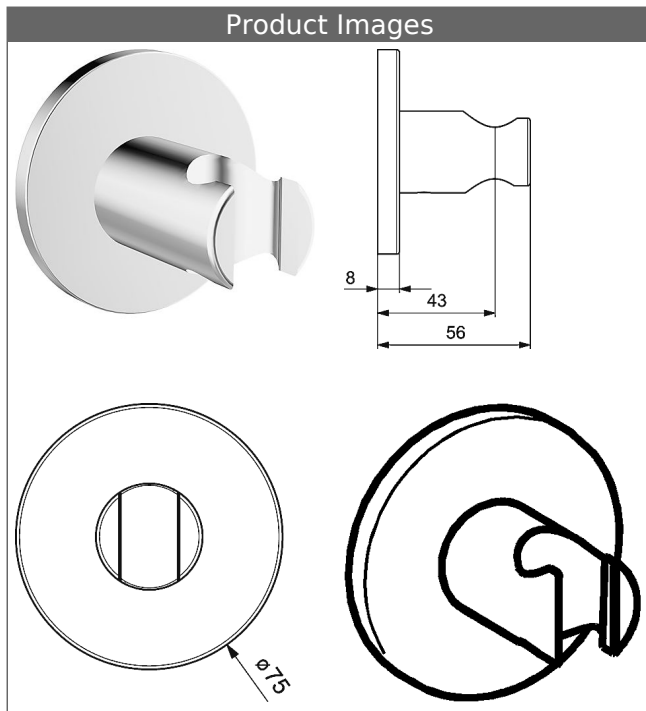

## HANSA wall-mounted shower bracket

### Description

HANSA  
wall-mounted shower bracket

- brass, chrome plated
- shower bracket, fixed
- fastening set

Model	Item No.	
chrome	44440173	

Product Image

Product Drawing

Product Drawing

Product Drawing