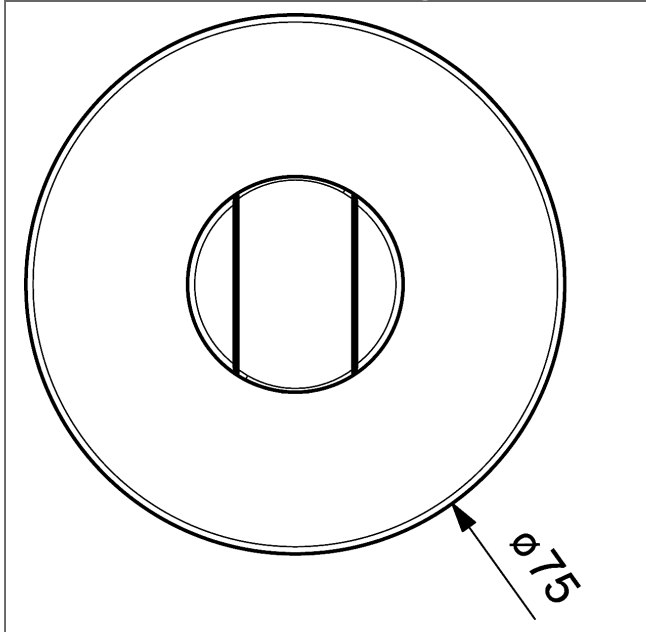

HANSA wall-mounted shower bracket

Description

HANSA
wall-mounted shower bracket

- brass, chrome plated
- shower bracket, fixed
- fastening set

Model	Item No.	
chrome	44440173	

Product Image

Product Drawing

Product Drawing

Product Drawing