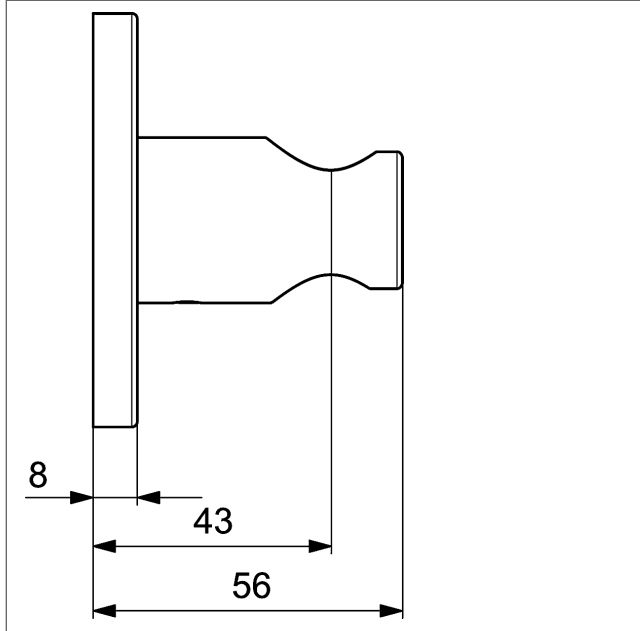

## HANSA wall-mounted shower bracket

### Description

HANSA  
wall-mounted shower bracket

- brass, chrome plated
- shower bracket, fixed
- fastening set

Model	Item No.	
chrome	44440173	

Product Image

Product Drawing

Product Drawing

Product Drawing