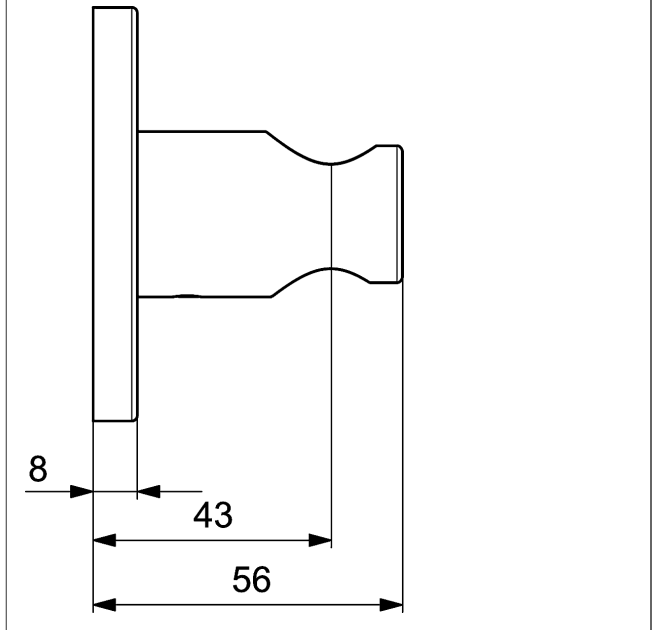

## HANSA wall-mounted shower bracket

### Description

HANSA  
wall-mounted shower bracket

- brass, chrome plated
- shower bracket, fixed
- fastening set

Model	Item No.	
chrome	44440173	

Product Image

Product Drawing

Product Drawing

Product Drawing