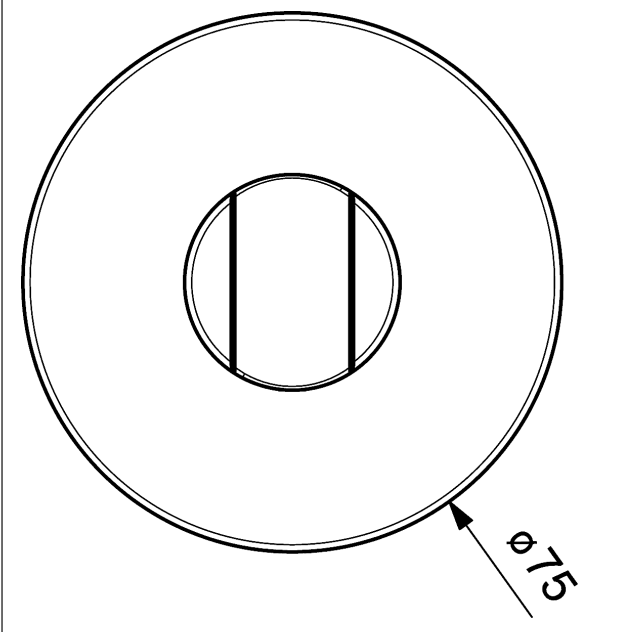

HANSA wall-mounted shower bracket

Description

HANSA
wall-mounted shower bracket

- brass, chrome plated
- shower bracket, fixed
- fastening set

Model	Item No.	
chrome	44440173	

Product Image

Product Drawing

Product Drawing

Product Drawing