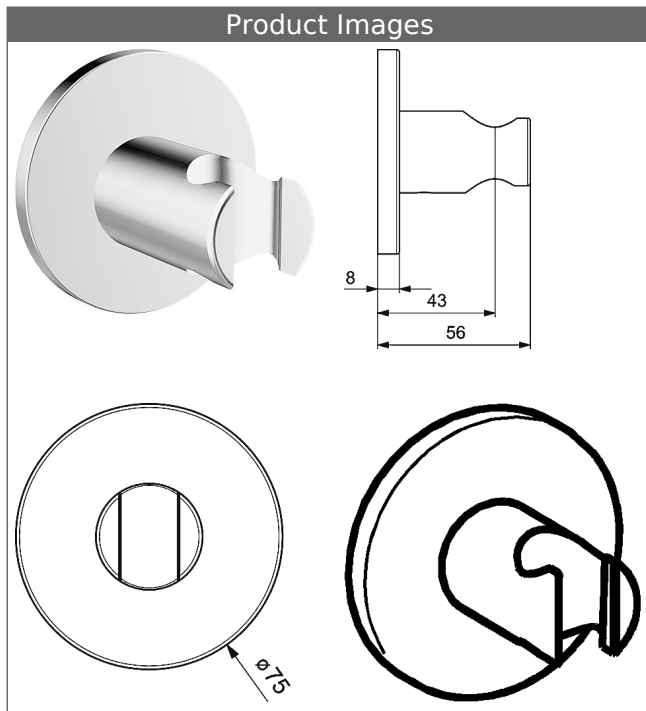

HANSA wall-mounted shower bracket

Description

HANSA
wall-mounted shower bracket

- brass, chrome plated
- shower bracket, fixed
- fastening set

Model	Item No.	
chrome	44440173	

Product Image

Product Drawing

Product Drawing

Product Drawing