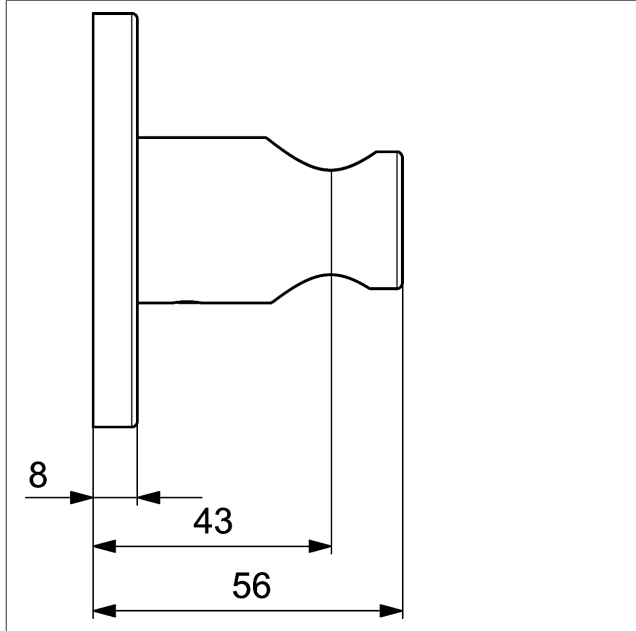

HANSA wall-mounted shower bracket

Description

HANSA
wall-mounted shower bracket

- brass, chrome plated
- shower bracket, fixed
- fastening set

Model	Item No.	
chrome	44440173	

Product Image

Product Drawing

Product Drawing

Product Drawing