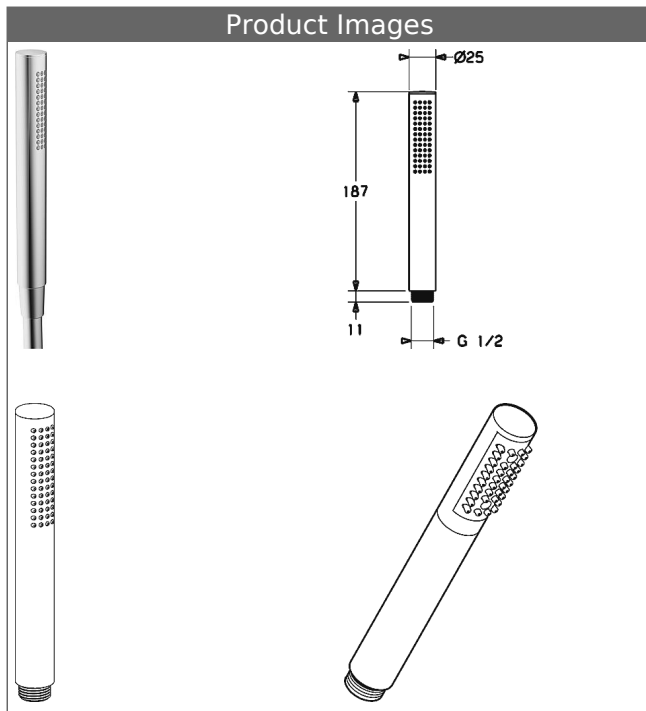

## HANSASTILO hand shower

### Description

HANSASTILO  
hand shower

P-IX 28364/IA  
flow rate: 13 l/min, at 3 bar hydraulic pressure

- hand shower
- (-) 1-spray
- body: brass
- strainer
- limescale protection technology

| Model  | Item No.   |
|--------|--|
| chrome | 54390100 <span style="border: 1px solid black; padding: 0 2px;">M</span> |

Product Image

Product Drawing

Product Drawing

Product Drawing