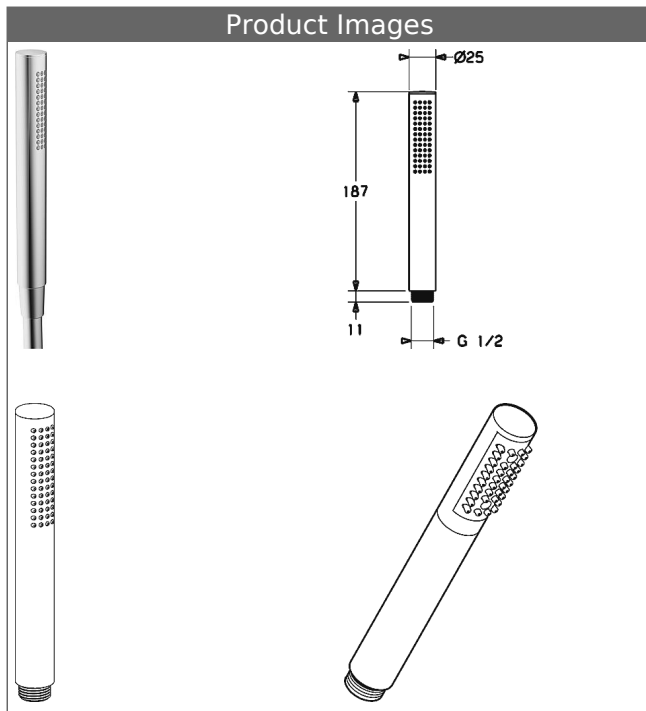

HANSASTILO hand shower

Description

HANSASTILO
hand shower

P-IX 28364/IA
flow rate: 13 l/min, at 3 bar hydraulic pressure

- hand shower
- (-) 1-spray
- body: brass
- strainer
- limescale protection technology

Model	Item No.
chrome	54390100 

Product Image

Product Drawing

Product Drawing

Product Drawing