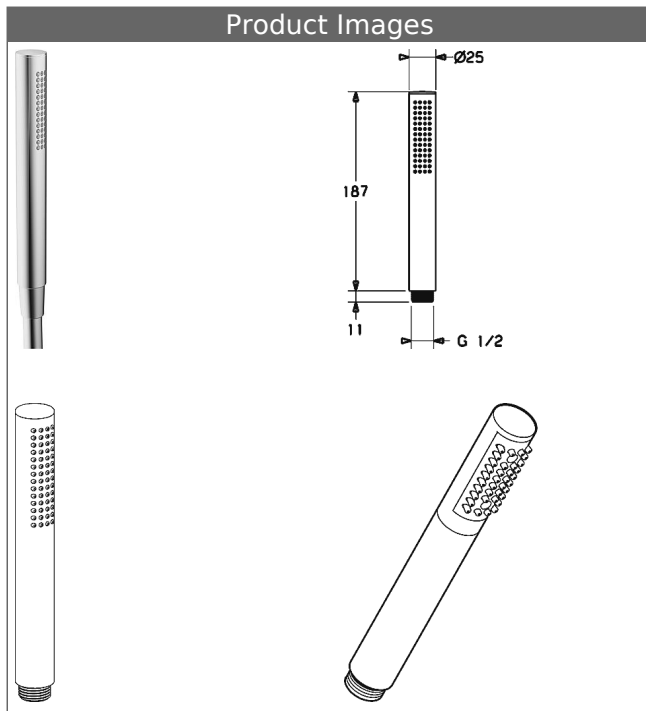

## HANSASTILO hand shower

### Description

HANSASTILO  
hand shower

P-IX 28364/IA  
flow rate: 13 l/min, at 3 bar hydraulic pressure

- hand shower
- (-) 1-spray
- body: brass
- strainer
- limescale protection technology

Model	Item No.
chrome	54390100 

Product Image

Product Drawing

Product Drawing

Product Drawing