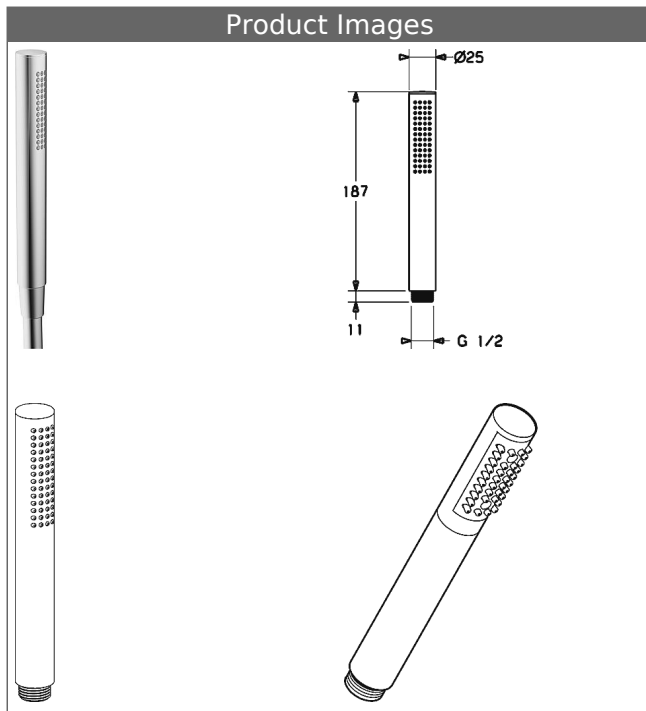

HANSASTILO hand shower

Description

HANSASTILO
hand shower

P-IX 28364/IA
flow rate: 13 l/min, at 3 bar hydraulic pressure

- hand shower
- (-) 1-spray
- body: brass
- strainer
- limescale protection technology

Model	Item No.	
chrome	54390100	M

Product Image

Product Drawing

Product Drawing

Product Drawing