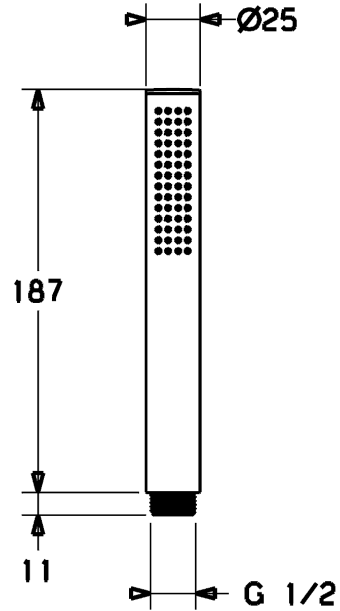

### Description

HANSASTILO  
hand shower

P-IX 28364/IA  
flow rate: 13 l/min, at 3 bar hydraulic pressure

- hand shower
- (-) 1-spray
- body: brass
- strainer
- limescale protection technology

| Model  | Item No.   |
|--------|--|
| chrome | 54390100 <span style="border: 1px solid black; padding: 0 2px;">M</span> |

Product Image

Product Drawing

Product Drawing

Product Drawing