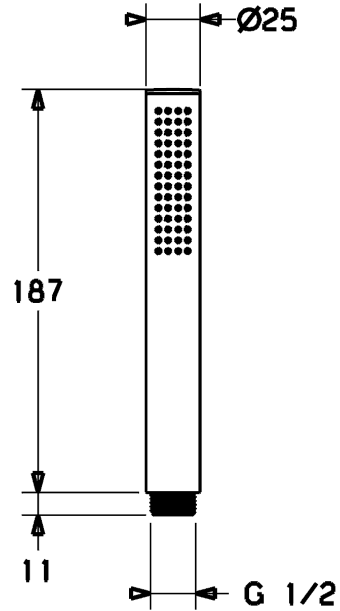

HANSASTILO hand shower

Description

HANSASTILO
hand shower

P-IX 28364/IA
flow rate: 13 l/min, at 3 bar hydraulic pressure

- hand shower
- (-) 1-spray
- body: brass
- strainer
- limescale protection technology

Model	Item No.
chrome	54390100 

Product Image

Product Drawing

Product Drawing

Product Drawing