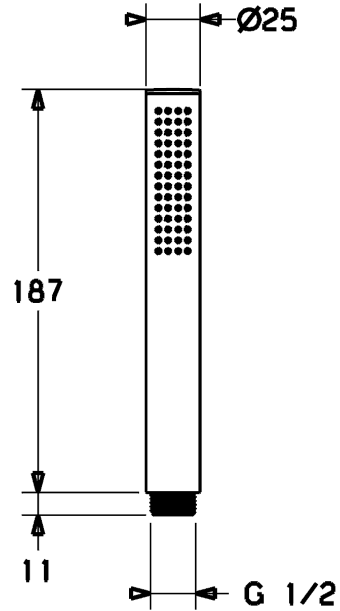

### Description

HANSASTILO  
hand shower

P-IX 28364/IA  
flow rate: 13 l/min, at 3 bar hydraulic pressure

- hand shower
- (-) 1-spray
- body: brass
- strainer
- limescale protection technology

Model	Item No.
chrome	54390100 

Product Image

Product Drawing

Product Drawing

Product Drawing