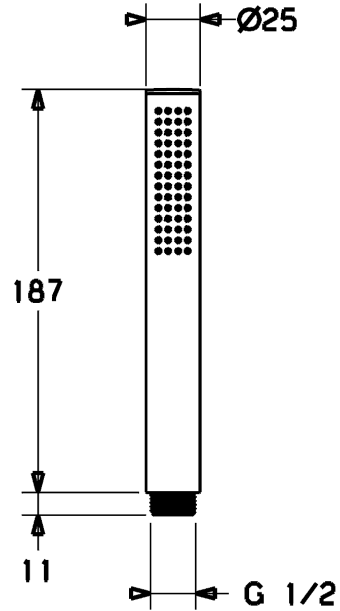

HANSASTILO hand shower

Description

HANSASTILO
hand shower

P-IX 28364/IA
flow rate: 13 l/min, at 3 bar hydraulic pressure

- hand shower
- (-) 1-spray
- body: brass
- strainer
- limescale protection technology

Model	Item No.	
chrome	54390100	M

Product Image

Product Drawing

Product Drawing

Product Drawing