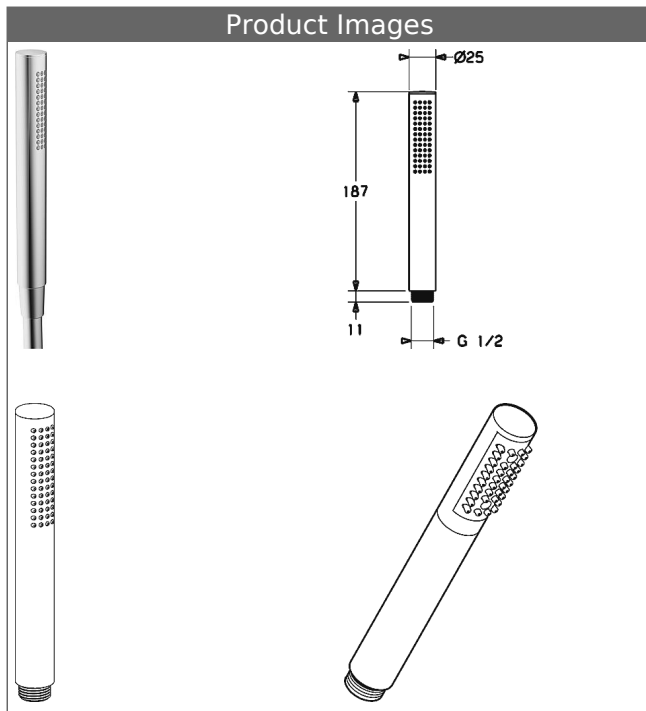

HANSASTILO hand shower

Description

HANSASTILO
hand shower

P-IX 28364/IA
flow rate: 13 l/min, at 3 bar hydraulic pressure

- hand shower
- (-) 1-spray
- body: brass
- strainer
- limescale protection technology

| Model | Item No. | |
|--------|----------|----------|
| chrome | 54390100 | M |

Product Image

Product Drawing

Product Drawing

Product Drawing