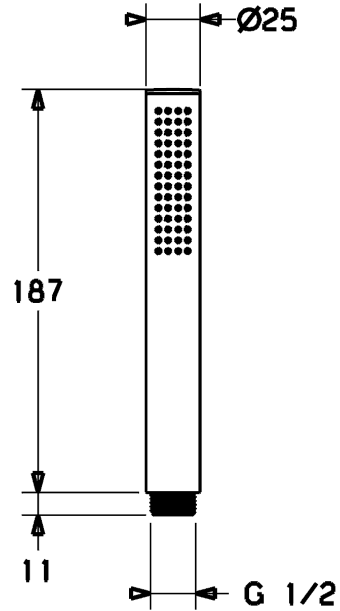

Product Drawing

Product Image

Product Drawing