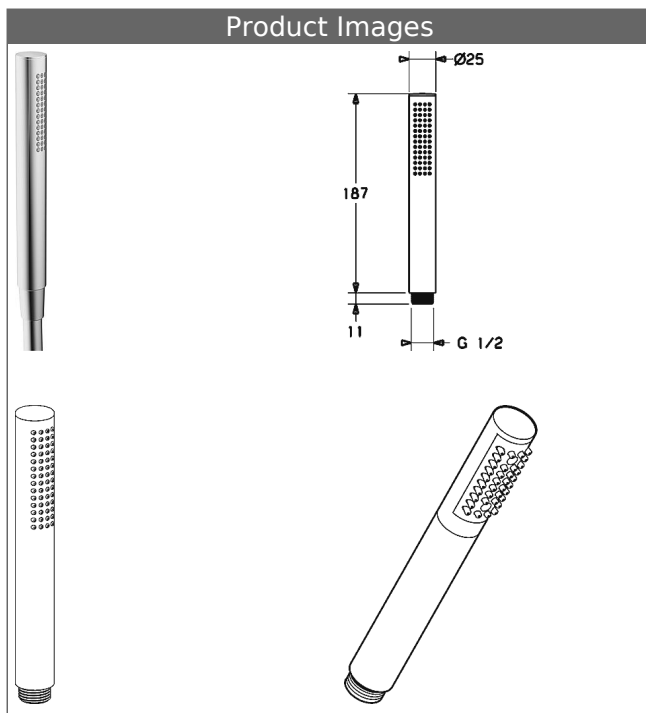

HANSASTILO hand shower

Description

HANSASTILO
hand shower

P-IX 28364/IA
flow rate: 13 l/min, at 3 bar hydraulic pressure

- hand shower
- (-) 1-spray
- body: brass
- strainer
- limescale protection technology

| Model | Item No. | |
|--------|----------|----------|
| chrome | 54390100 | M |

Product Image

Product Drawing

Product Drawing

Product Drawing