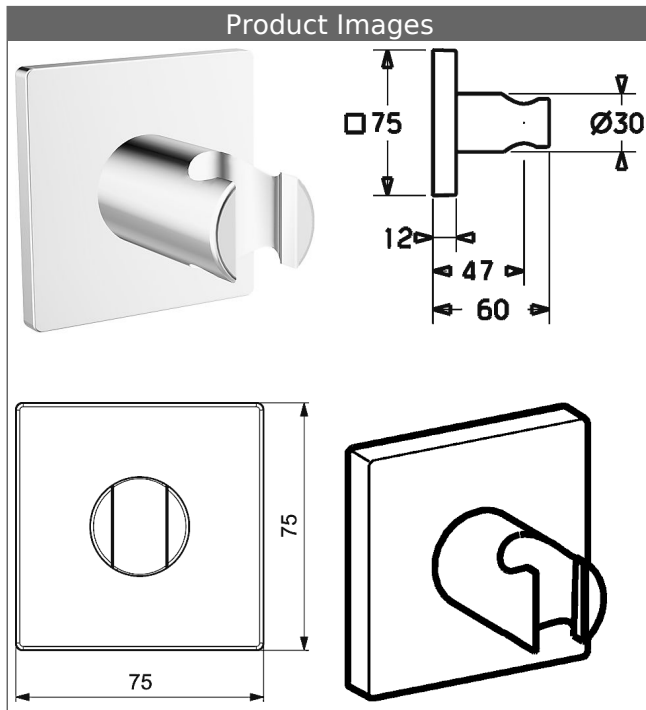

**HANSA**  
**wall-mounted shower bracket**  
 also compatible with HANSAMATRIX

**Description**

HANSA  
 wall-mounted shower bracket  
 also compatible with HANSAMATRIX

- brass, chrome plated
- shower bracket, fixed
- rosette, twist-resistant
- fastening set

Model	Item No.	
chrome	44440100	

Product Image

Product Drawing

Product Drawing

Product Drawing