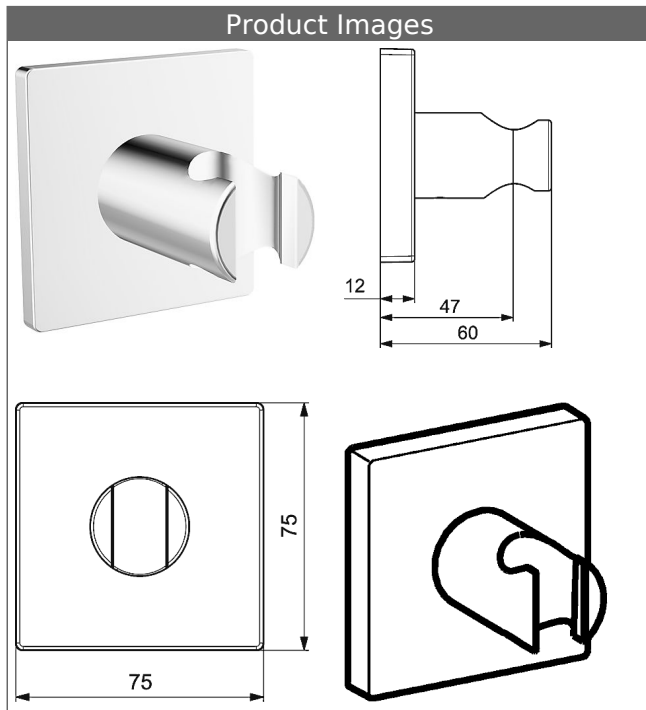

HANSA
wall-mounted shower bracket
 also compatible with HANSAMATRIX

Description

HANSA
 wall-mounted shower bracket
 also compatible with HANSAMATRIX

- brass, chrome plated
- shower bracket, fixed
- rosette, twist-resistant
- fastening set

Model	Item No.
chrome	44440100 

Product Image

Product Drawing

Product Drawing

Product Drawing