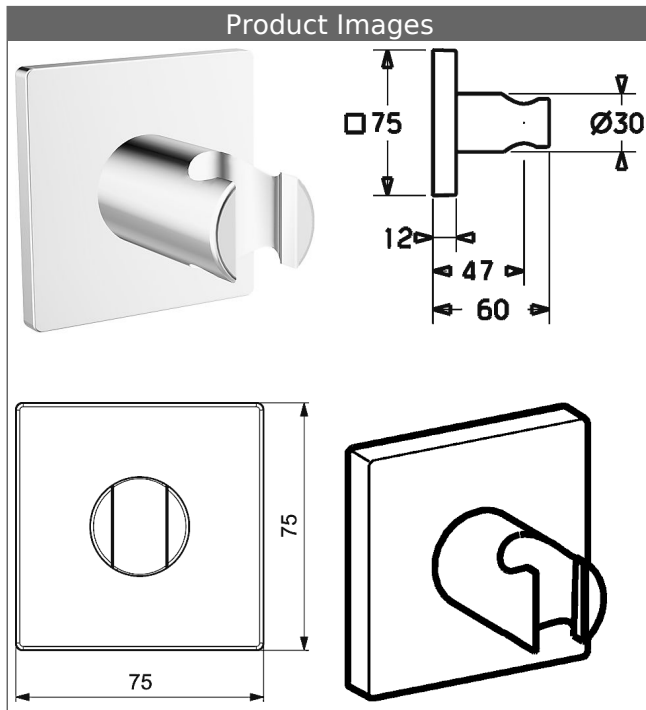

HANSA
wall-mounted shower bracket
 also compatible with HANSAMATRIX

Description

HANSA
 wall-mounted shower bracket
 also compatible with HANSAMATRIX

- brass, chrome plated
- shower bracket, fixed
- rosette, twist-resistant
- fastening set

Model	Item No.	
chrome	44440100	

Product Image

Product Drawing

Product Drawing

Product Drawing