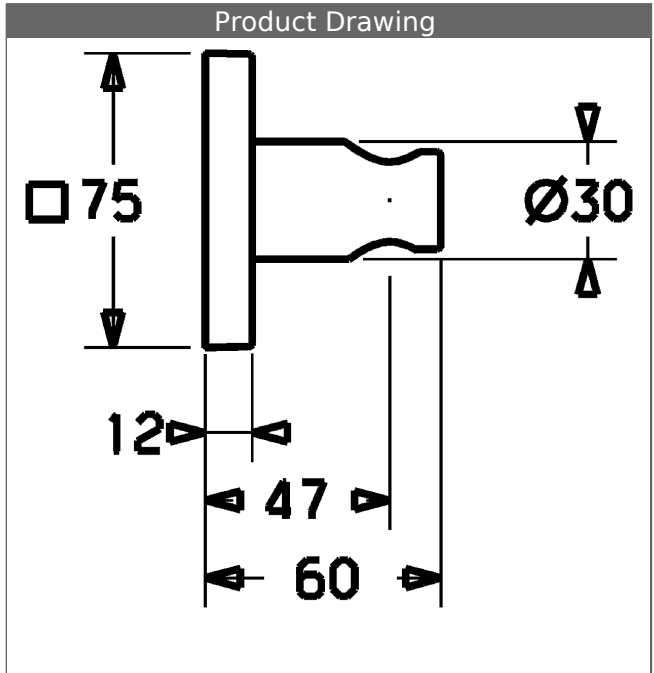

**HANSA**  
**wall-mounted shower bracket**  
 also compatible with HANSAMATRIX

**Description**

HANSA  
 wall-mounted shower bracket  
 also compatible with HANSAMATRIX

- brass, chrome plated
- shower bracket, fixed
- rosette, twist-resistant
- fastening set

Model	Item No.
chrome	44440100 

Product Image

Product Drawing

Product Drawing

Product Drawing