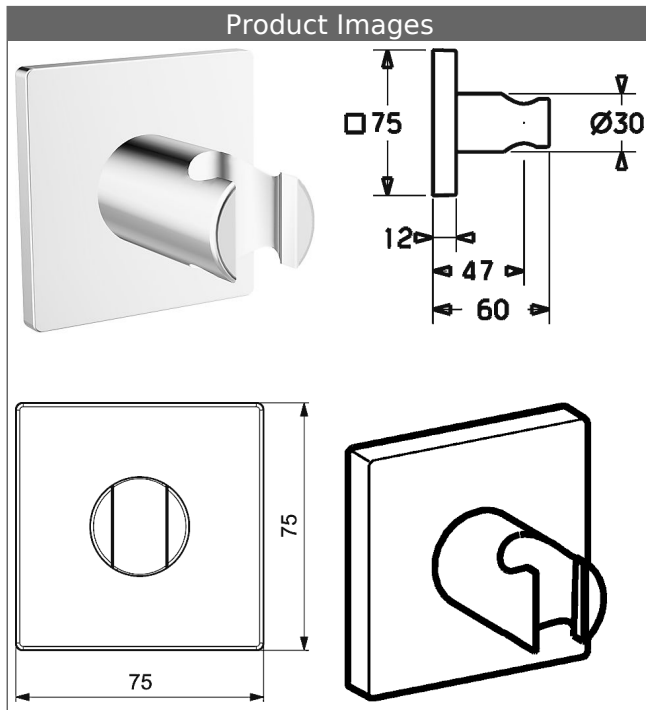

**HANSA**  
**wall-mounted shower bracket**  
 also compatible with HANSAMATRIX

**Description**

HANSA  
 wall-mounted shower bracket  
 also compatible with HANSAMATRIX

- brass, chrome plated
- shower bracket, fixed
- rosette, twist-resistant
- fastening set

Model	Item No.
chrome	44440100 

Product Image

Product Drawing

Product Drawing

Product Drawing