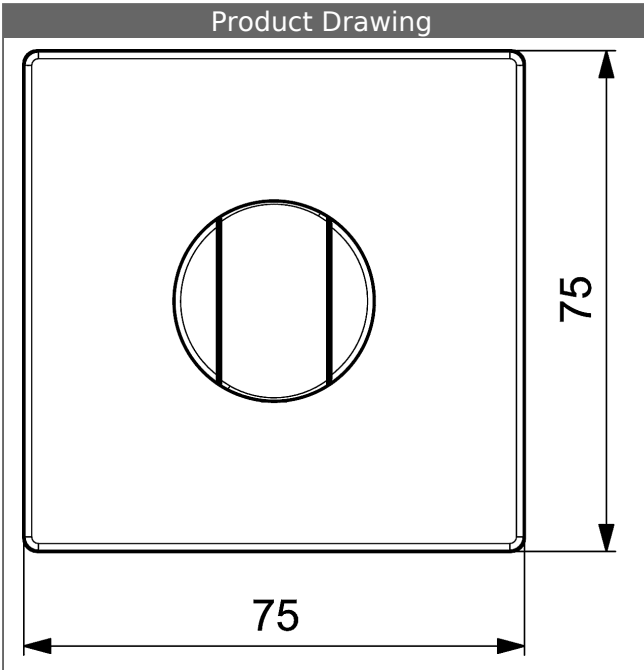

HANSA
wall-mounted shower bracket
 also compatible with HANSAMATRIX

Description

HANSA
 wall-mounted shower bracket
 also compatible with HANSAMATRIX

- brass, chrome plated
- shower bracket, fixed
- rosette, twist-resistant
- fastening set

Model	Item No.	
chrome	44440100	

Product Image

Product Drawing

Product Drawing

Product Drawing