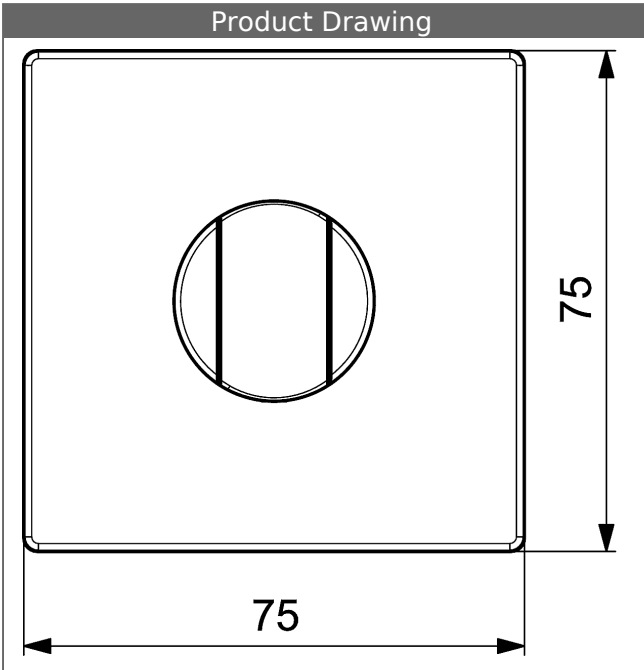

**HANSA**  
**wall-mounted shower bracket**  
 also compatible with HANSAMATRIX

**Description**

HANSA  
 wall-mounted shower bracket  
 also compatible with HANSAMATRIX

- brass, chrome plated
- shower bracket, fixed
- rosette, twist-resistant
- fastening set

Model	Item No.
chrome	44440100 

Product Image

Product Drawing

Product Drawing

Product Drawing