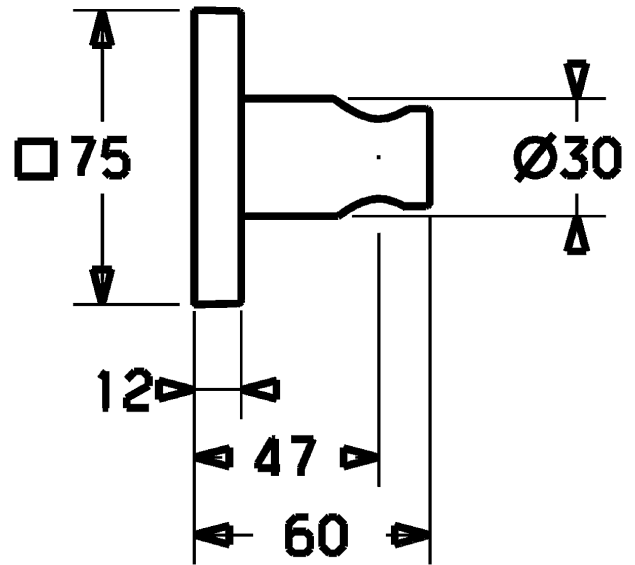

HANSA
wall-mounted shower bracket
 also compatible with HANSAMATRIX

Description

HANSA
 wall-mounted shower bracket
 also compatible with HANSAMATRIX

- brass, chrome plated
- shower bracket, fixed
- rosette, twist-resistant
- fastening set

Model	Item No.
chrome	44440100 

Product Image

Product Drawing

Product Drawing

Product Drawing