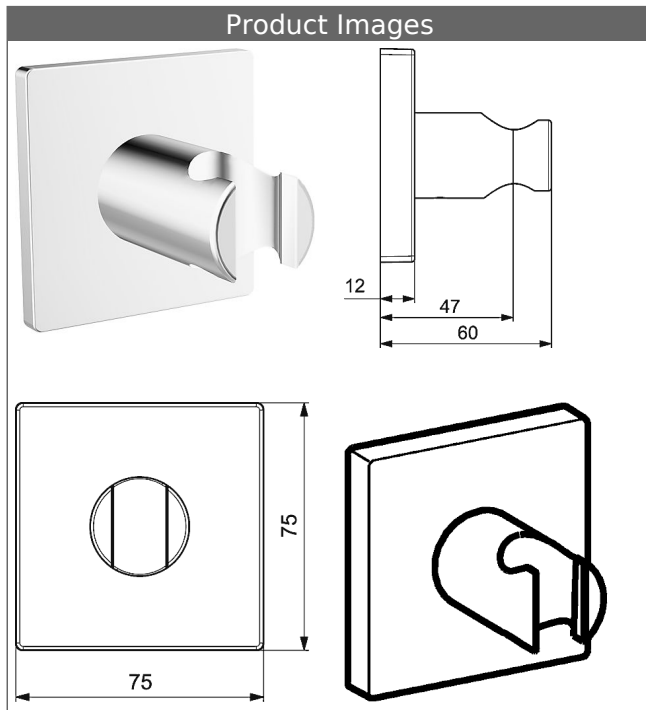

HANSA
wall-mounted shower bracket
 also compatible with HANSAMATRIX

Description

HANSA
 wall-mounted shower bracket
 also compatible with HANSAMATRIX

- brass, chrome plated
- shower bracket, fixed
- rosette, twist-resistant
- fastening set

Model	Item No.	
chrome	44440100	

Product Image

Product Drawing

Product Drawing

Product Drawing