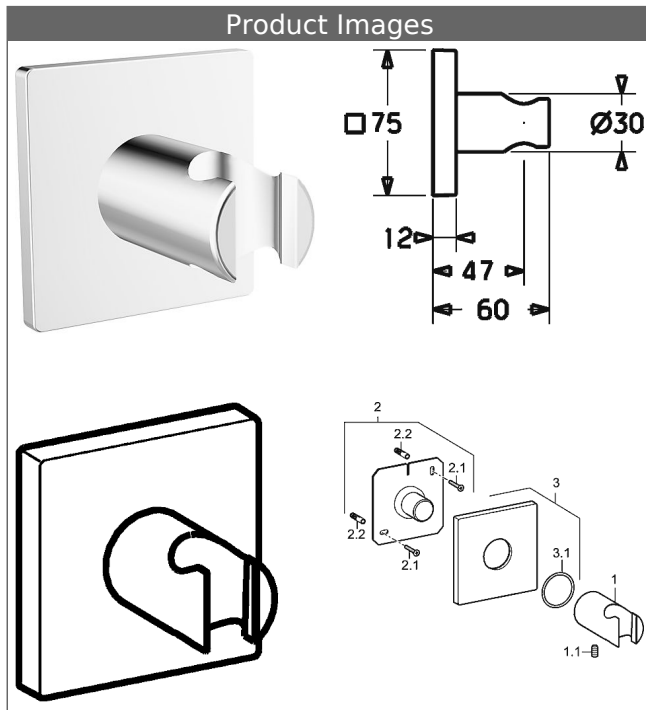

HANSA
wall-mounted shower bracket
 also compatible with HANSAMATRIX

Description

HANSA
 wall-mounted shower bracket
 also compatible with HANSAMATRIX

- brass, chrome plated
- shower bracket, fixed
- rosette, twist-resistant
- fastening set

Model	Item No.
chrome	44440100 

Product Image

Product Drawing

Product Drawing

Product Drawing