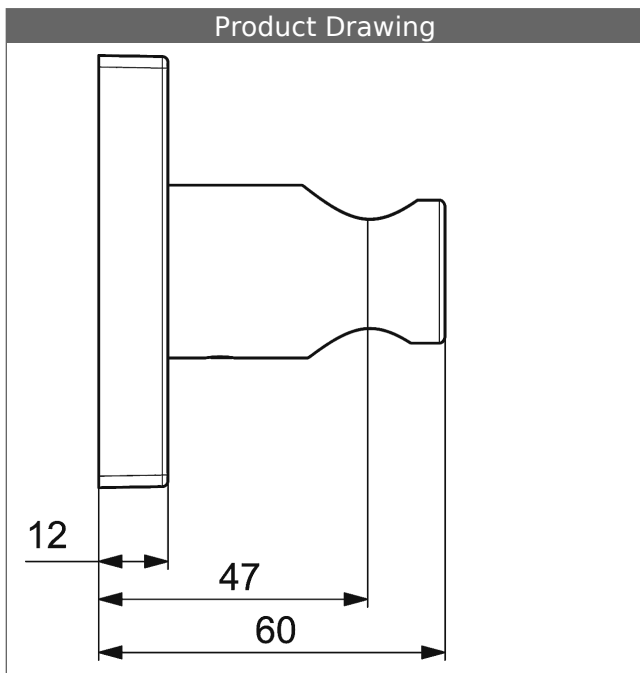

HANSA
wall-mounted shower bracket
 also compatible with HANSAMATRIX

Description

HANSA
 wall-mounted shower bracket
 also compatible with HANSAMATRIX

- brass, chrome plated
- shower bracket, fixed
- rosette, twist-resistant
- fastening set

Model	Item No.
chrome	44440100 

Product Image

Product Drawing

Product Drawing

Product Drawing