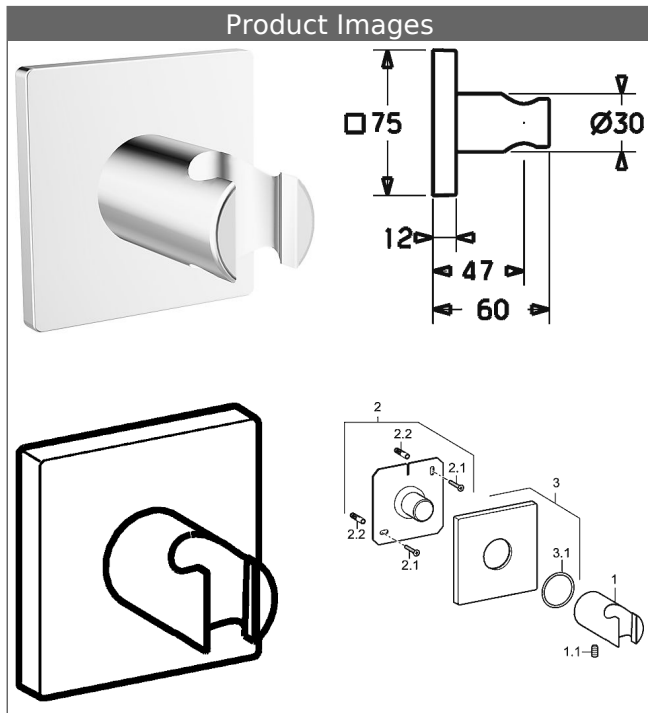

HANSA
wall-mounted shower bracket
 also compatible with HANSAMATRIX

Description

HANSA
 wall-mounted shower bracket
 also compatible with HANSAMATRIX

- brass, chrome plated
- shower bracket, fixed
- rosette, twist-resistant
- fastening set

Model	Item No.
chrome	44440100 

Product Image

Product Drawing

Product Drawing

Product Drawing