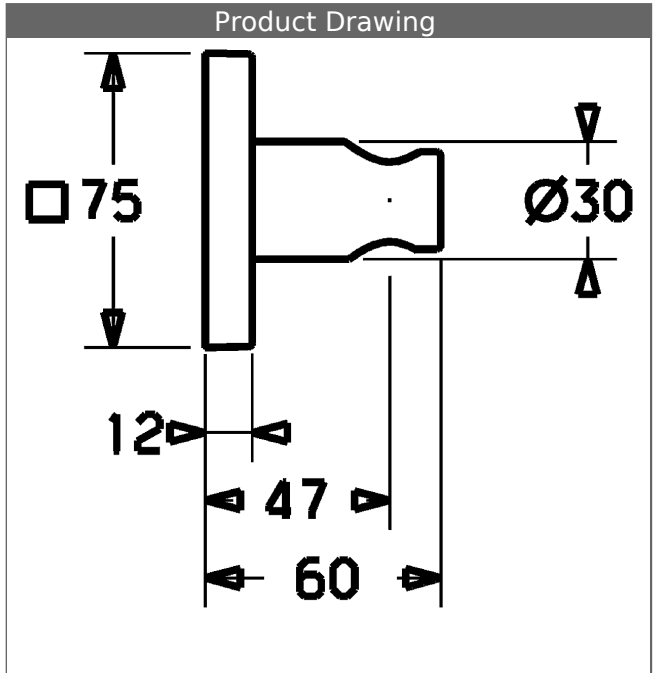

HANSA
wall-mounted shower bracket
 also compatible with HANSAMATRIX

Description

HANSA
 wall-mounted shower bracket
 also compatible with HANSAMATRIX

- brass, chrome plated
- shower bracket, fixed
- rosette, twist-resistant
- fastening set

Model	Item No.	
chrome	44440100	

Product Image

Product Drawing

Product Drawing

Product Drawing