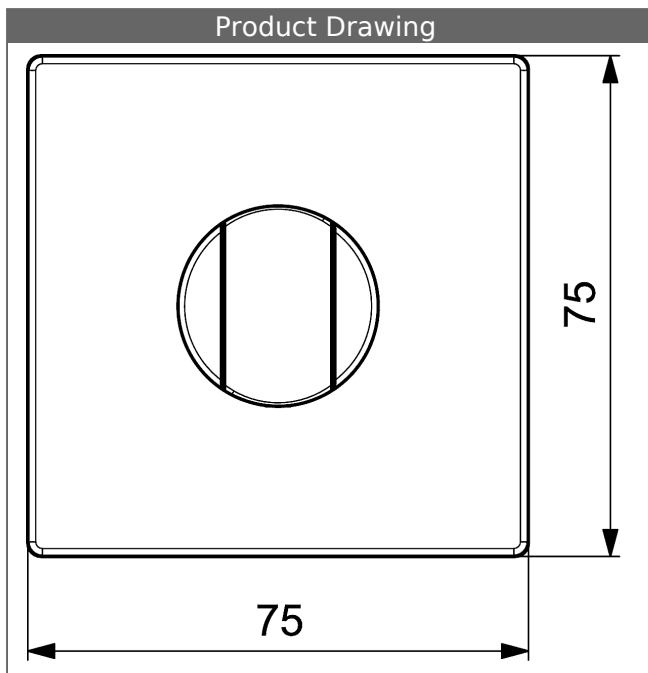

HANSA
wall-mounted shower bracket
 also compatible with HANSAMATRIX

Description

HANSA
 wall-mounted shower bracket
 also compatible with HANSAMATRIX

- brass, chrome plated
- shower bracket, fixed
- rosette, twist-resistant
- fastening set

Model	Item No.
chrome	44440100 

Product Image

Product Drawing

Product Drawing

Product Drawing