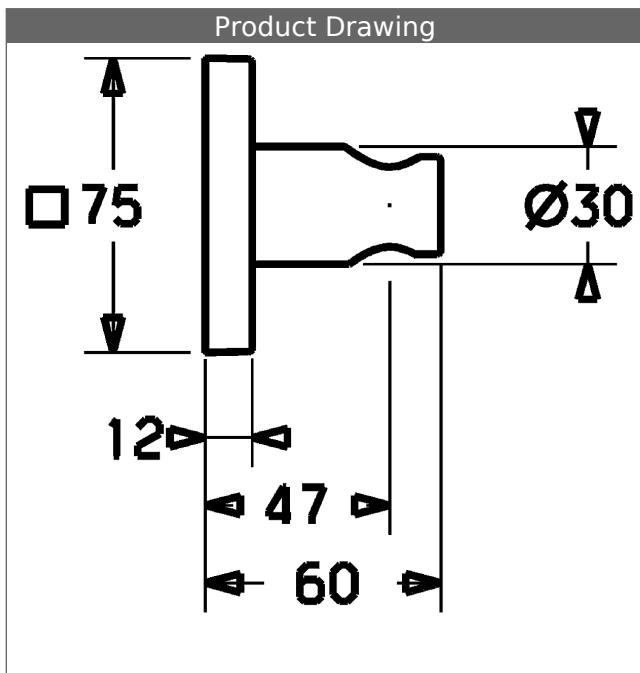

**HANSA**  
**wall-mounted shower bracket**  
 also compatible with HANSAMATRIX

**Description**

HANSA  
 wall-mounted shower bracket  
 also compatible with HANSAMATRIX

- brass, chrome plated
- shower bracket, fixed
- rosette, twist-resistant
- fastening set

Model	Item No.	
chrome	44440100	

Product Image

Product Drawing

Product Drawing

Product Drawing