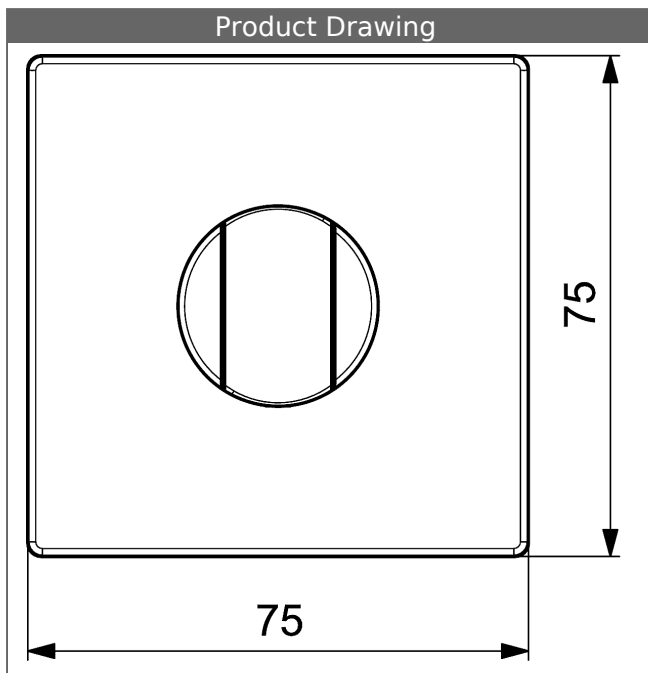

Model	Item No.	
chrome	44440100	

Product Image

Product Drawing

Product Drawing

Product Drawing