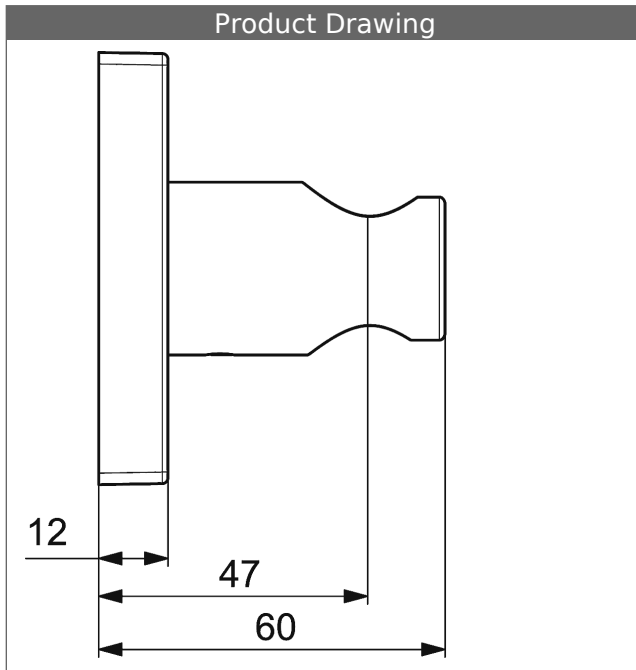

HANSA
wall-mounted shower bracket
 also compatible with HANSAMATRIX

Description

HANSA
 wall-mounted shower bracket
 also compatible with HANSAMATRIX

- brass, chrome plated
- shower bracket, fixed
- rosette, twist-resistant
- fastening set

Model	Item No.	
chrome	44440100	

Product Image

Product Drawing

Product Drawing

Product Drawing