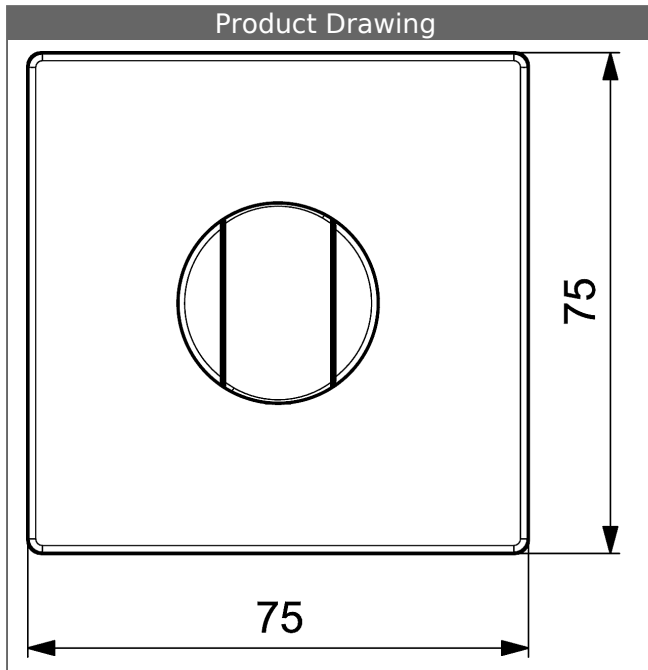

HANSA
wall-mounted shower bracket
 also compatible with HANSAMATRIX

Description

HANSA
 wall-mounted shower bracket
 also compatible with HANSAMATRIX

- brass, chrome plated
- shower bracket, fixed
- rosette, twist-resistant
- fastening set

Model	Item No.	
chrome	44440100	

Product Image

Product Drawing

Product Drawing

Product Drawing