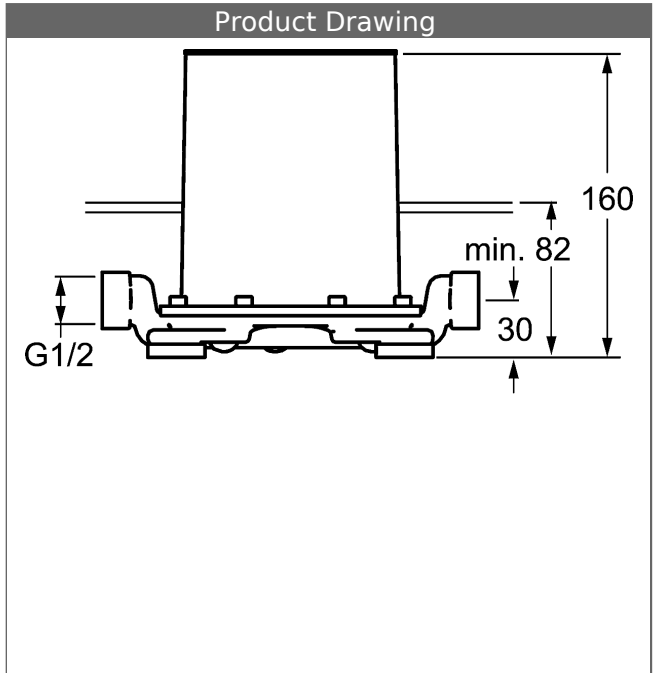

**HANSAVARIO**  
**installation unit, DN 15 (G1/2)**  
**for bath faucets**  
 ground-standing

**Description**

HANSAVARIO  
 installation unit, DN 15 (G1/2)  
 for bath faucets  
 ground-standing

- DR brass (MS 63)
- rinsing and pressure plug
- protective cap
- connections G1/2

**Model**

**Item No.**

53280100

For the complete unit please order separately the  
 concealed unit and the trim kit

Product Image

Product Drawing

Product Drawing

Product Drawing