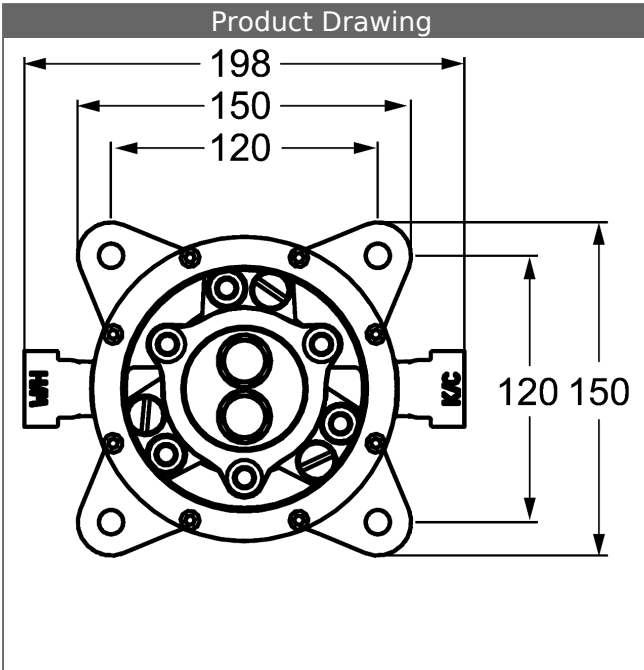

**HANSAVARIO**  
**installation unit, DN 15 (G1/2)**  
**for bath faucets**  
 ground-standing

**Description**

HANSAVARIO  
 installation unit, DN 15 (G1/2)  
 for bath faucets  
 ground-standing

- DR brass (MS 63)
- rinsing and pressure plug
- protective cap
- connections G1/2

**Model**

**Item No.**

53280100

For the complete unit please order separately the  
 concealed unit and the trim kit

Product Image

Product Drawing

Product Drawing

Product Drawing