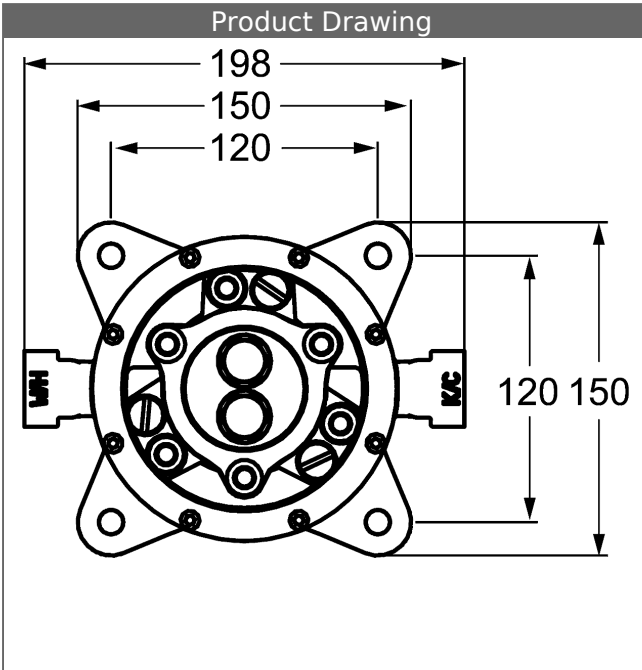

HANSAVARIO
installation unit, DN 15 (G1/2)
for bath faucets
 ground-standing

Description

HANSAVARIO
 installation unit, DN 15 (G1/2)
 for bath faucets
 ground-standing

- DR brass (MS 63)
- rinsing and pressure plug
- protective cap
- connections G1/2

Model

Item No.

53280100

For the complete unit please order separately the
 concealed unit and the trim kit

Product Image

Product Drawing

Product Drawing

Product Drawing