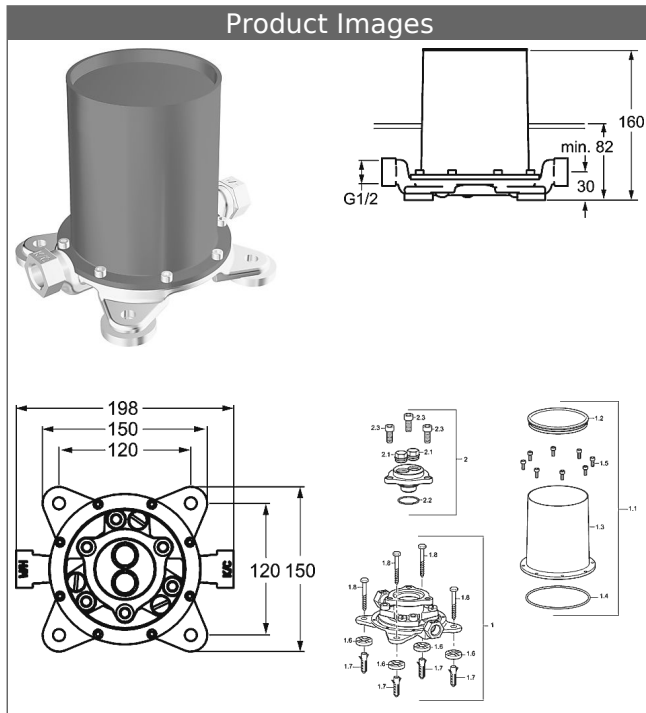

**HANSAVARIO**  
**installation unit, DN 15 (G1/2)**  
**for bath faucets**  
 ground-standing

**Description**

HANSAVARIO  
 installation unit, DN 15 (G1/2)  
 for bath faucets  
 ground-standing

- DR brass (MS 63)
- rinsing and pressure plug
- protective cap
- connections G1/2

**Model**

**Item No.**

53280100

For the complete unit please order separately the  
 concealed unit and the trim kit

Product Image

Product Drawing

Product Drawing

Product Drawing