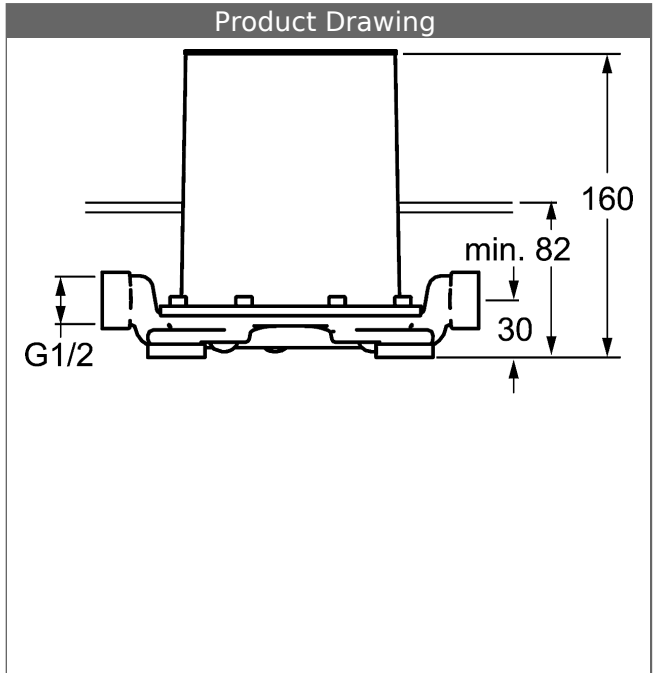

HANSAVARIO
installation unit, DN 15 (G1/2)
for bath faucets
 ground-standing

Description

HANSAVARIO
 installation unit, DN 15 (G1/2)
 for bath faucets
 ground-standing

- DR brass (MS 63)
- rinsing and pressure plug
- protective cap
- connections G1/2

Model	Item No.
	53280100 

For the complete unit please order separately the concealed unit and the trim kit

Product Image

Product Drawing

Product Drawing

Product Drawing