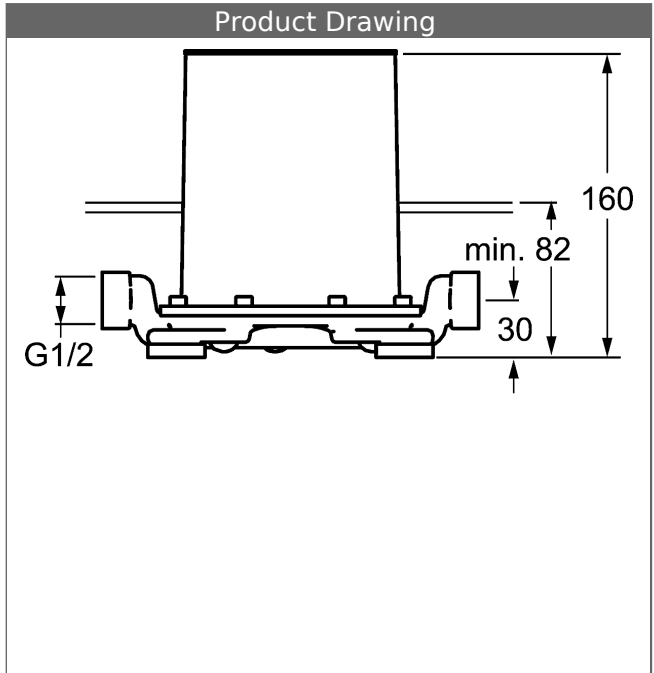

HANSAVARIO
installation unit, DN 15 (G1/2)
for bath faucets
 ground-standing

Description

HANSAVARIO
 installation unit, DN 15 (G1/2)
 for bath faucets
 ground-standing

- DR brass (MS 63)
- rinsing and pressure plug
- protective cap
- connections G1/2

Model

Item No.

53280100

For the complete unit please order separately the
 concealed unit and the trim kit

Product Image

Product Drawing

Product Drawing

Product Drawing