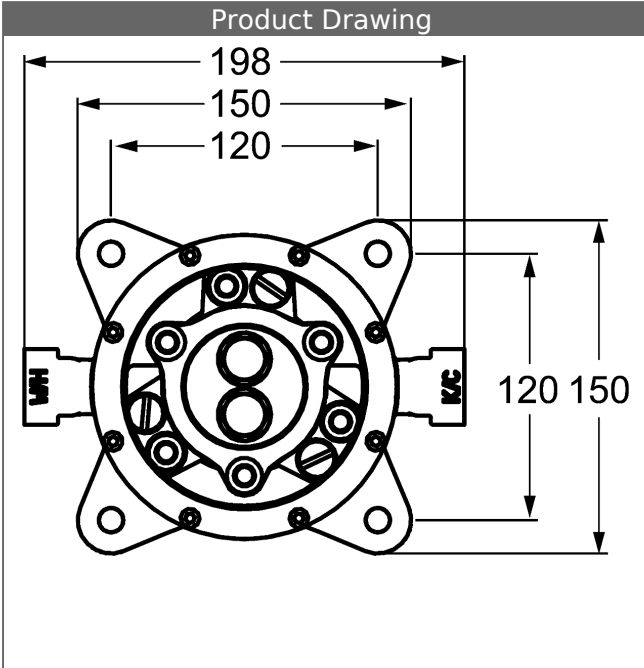

**HANSAVARIO**  
**installation unit, DN 15 (G1/2)**  
**for bath faucets**  
 ground-standing

**Description**

HANSAVARIO  
 installation unit, DN 15 (G1/2)  
 for bath faucets  
 ground-standing

- DR brass (MS 63)
- rinsing and pressure plug
- protective cap
- connections G1/2

**Model**

**Item No.**

53280100

For the complete unit please order separately the  
 concealed unit and the trim kit

Product Image

Product Drawing

Product Drawing

Product Drawing