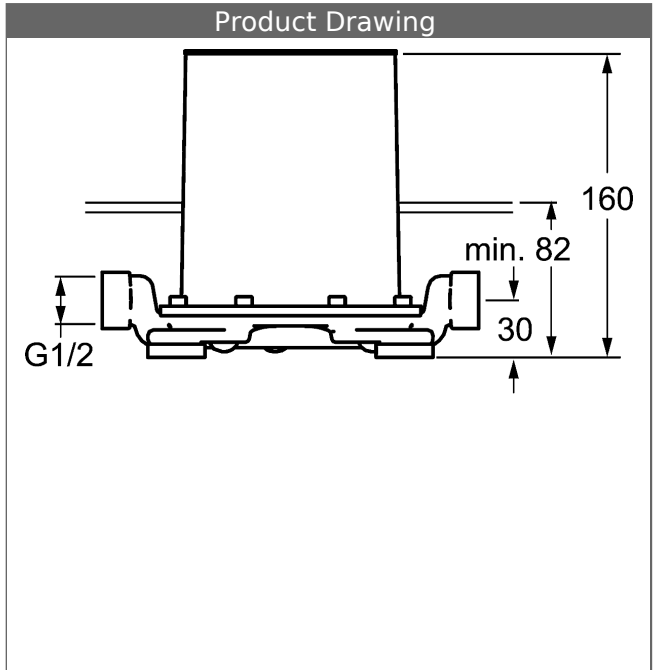

HANSAVARIO
installation unit, DN 15 (G1/2)
for bath faucets
 ground-standing

Description	
HANSAVARIO installation unit, DN 15 (G1/2) for bath faucets ground-standing	
<ul style="list-style-type: none"> • DR brass (MS 63) • rinsing and pressure plug • protective cap • connections G1/2 	
Model	Item No.
	53280100
For the complete unit please order separately the concealed unit and the trim kit	

Product Image

Product Drawing

Product Drawing

Product Drawing