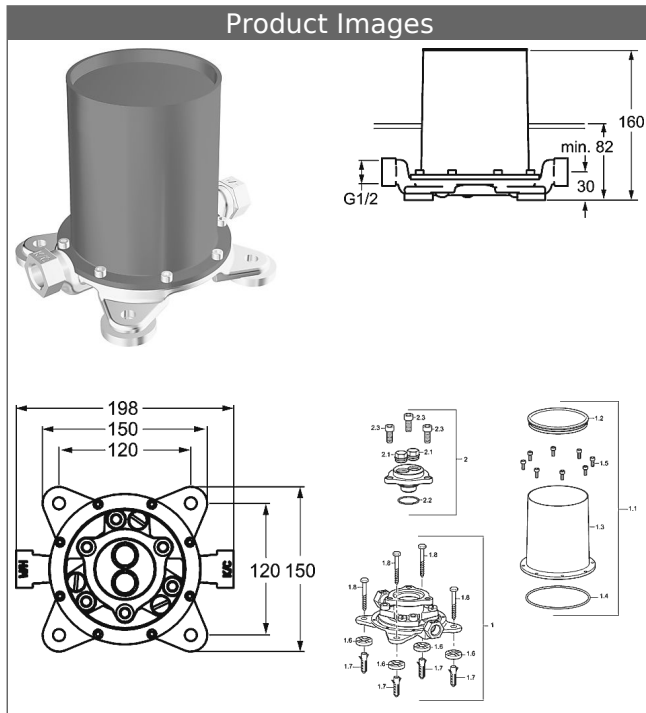

HANSAVARIO
installation unit, DN 15 (G1/2)
for bath faucets
 ground-standing

Description	
HANSAVARIO installation unit, DN 15 (G1/2) for bath faucets ground-standing	
<ul style="list-style-type: none"> • DR brass (MS 63) • rinsing and pressure plug • protective cap • connections G1/2 	
Model	Item No.
	53280100
For the complete unit please order separately the concealed unit and the trim kit	

Product Image

Product Drawing

Product Drawing

Product Drawing