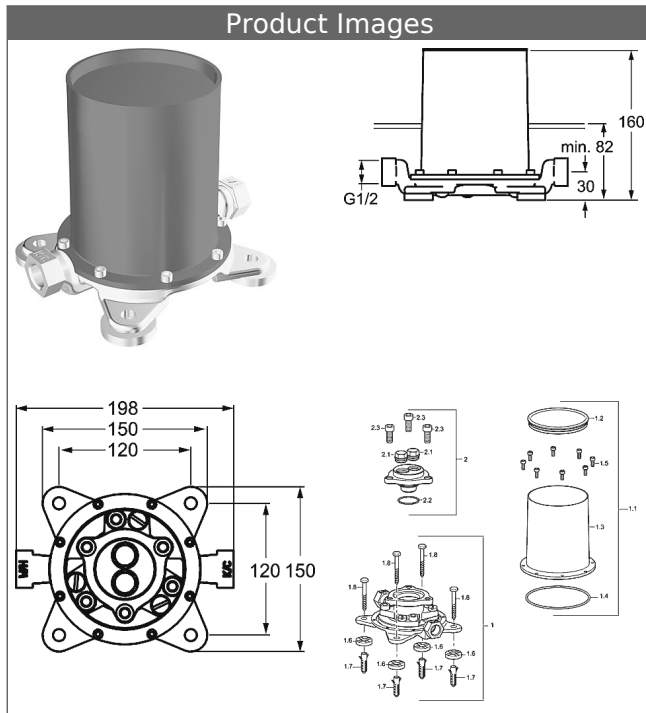

HANSAVARIO
installation unit, DN 15 (G1/2)
for bath faucets
 ground-standing

Description

HANSAVARIO
 installation unit, DN 15 (G1/2)
 for bath faucets
 ground-standing

- DR brass (MS 63)
- rinsing and pressure plug
- protective cap
- connections G1/2

Model

Item No.

53280100

For the complete unit please order separately the
 concealed unit and the trim kit

Product Image

Product Drawing

Product Drawing

Product Drawing