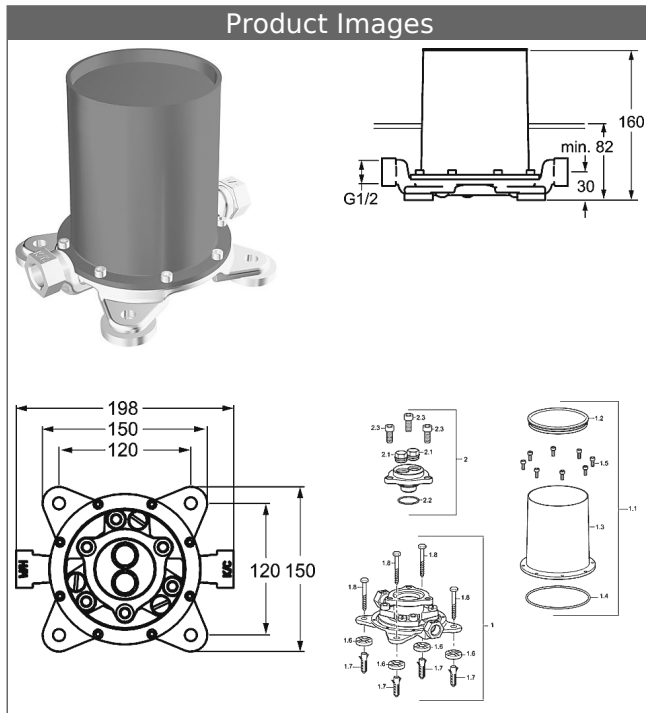

HANSAVARIO
installation unit, DN 15 (G1/2)
for bath faucets
 ground-standing

Description

HANSAVARIO
 installation unit, DN 15 (G1/2)
 for bath faucets
 ground-standing

- DR brass (MS 63)
- rinsing and pressure plug
- protective cap
- connections G1/2

Model	Item No.
	53280100 

For the complete unit please order separately the concealed unit and the trim kit

Product Image

Product Drawing

Product Drawing

Product Drawing