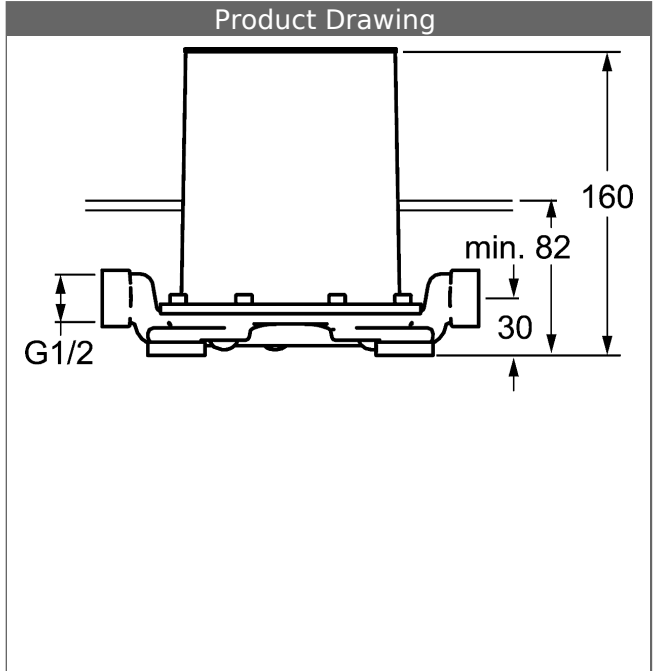

**HANSAVARIO**  
**installation unit, DN 15 (G1/2)**  
**for bath faucets**  
 ground-standing

**Description**

HANSAVARIO  
 installation unit, DN 15 (G1/2)  
 for bath faucets  
 ground-standing

- DR brass (MS 63)
- rinsing and pressure plug
- protective cap
- connections G1/2

**Model**

**Item No.**

53280100

For the complete unit please order separately the  
 concealed unit and the trim kit

Product Image

Product Drawing

Product Drawing

Product Drawing