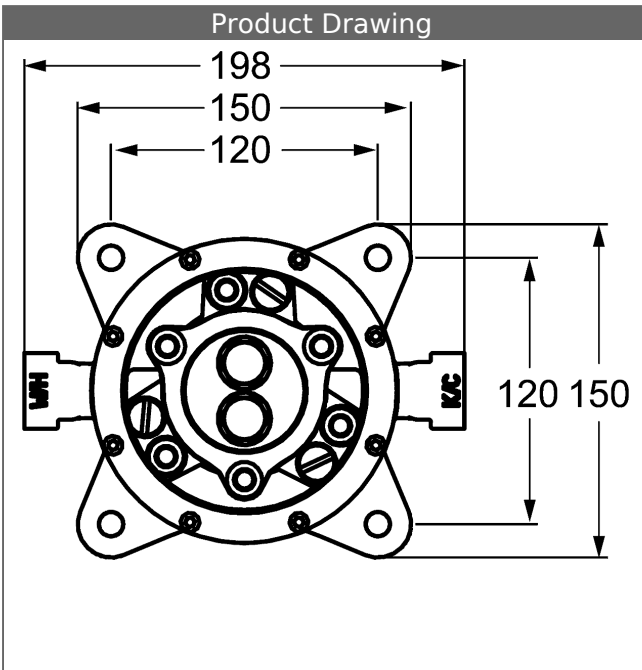

HANSAVARIO
installation unit, DN 15 (G1/2)
for bath faucets
 ground-standing

Description	
HANSAVARIO installation unit, DN 15 (G1/2) for bath faucets ground-standing	
<ul style="list-style-type: none"> • DR brass (MS 63) • rinsing and pressure plug • protective cap • connections G1/2 	
Model	Item No.
	53280100
For the complete unit please order separately the concealed unit and the trim kit	

Product Image

Product Drawing

Product Drawing

Product Drawing