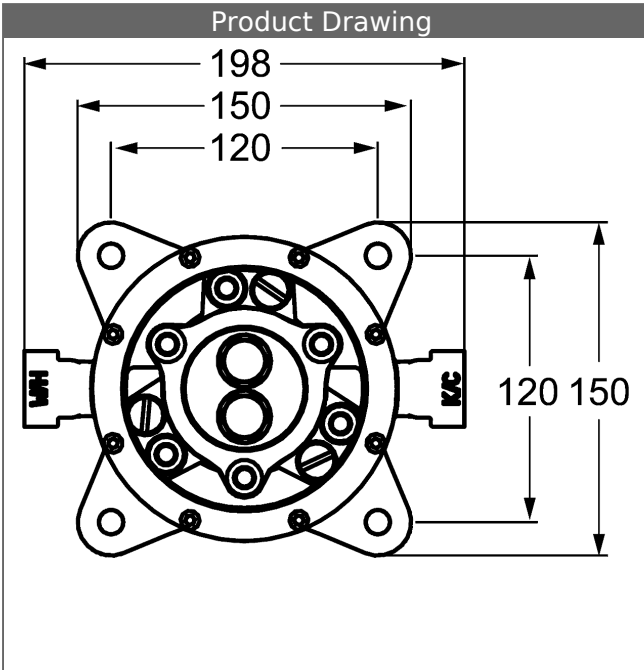

HANSAVARIO
installation unit, DN 15 (G1/2)
for bath faucets
 ground-standing

Description

HANSAVARIO
 installation unit, DN 15 (G1/2)
 for bath faucets
 ground-standing

- DR brass (MS 63)
- rinsing and pressure plug
- protective cap
- connections G1/2

Model	Item No.
	53280100 

For the complete unit please order separately the concealed unit and the trim kit

Product Image

Product Drawing

Product Drawing

Product Drawing