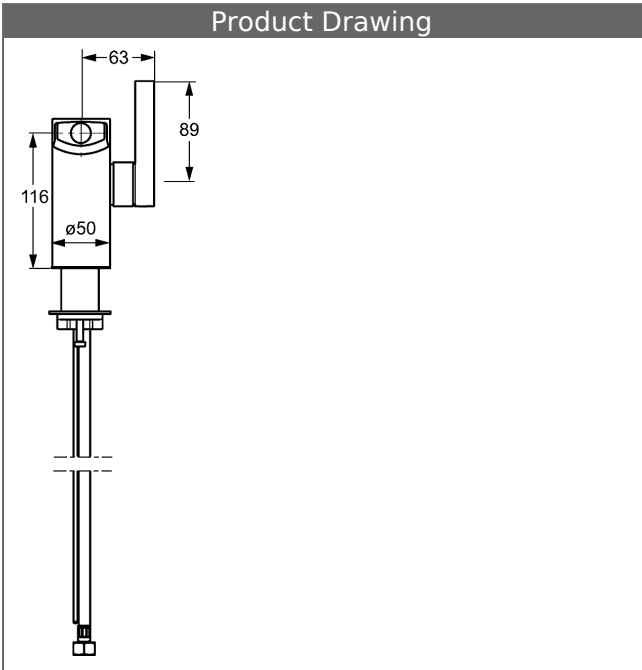

### Description

HANSALOFT  
one-hole single-lever mixer, DN 15  
for bidet

flow rate: 6 l/min, at 3 bar hydraulic pressure

- body: DR brass (MS 63)
- operating lever (metal)
- (-) side operation
- CACHE® flow straightener with fitting wrench
- (-) improved limescale protection with the HONEYCOMB® structure
- pop-up waste (metal) and draw-rod
- rapid installation system
- connection with flexible hoses G 3/8 (-) DVGW W270 approved

projection: 141 mm

#### HANSA cartridge 2.5

Item No.: 59913914

Qty: 1

(-) ceramic discs

Model	Item No.	
chrome	57583203	

Product Image

Product Drawing

Product Drawing

Product Drawing