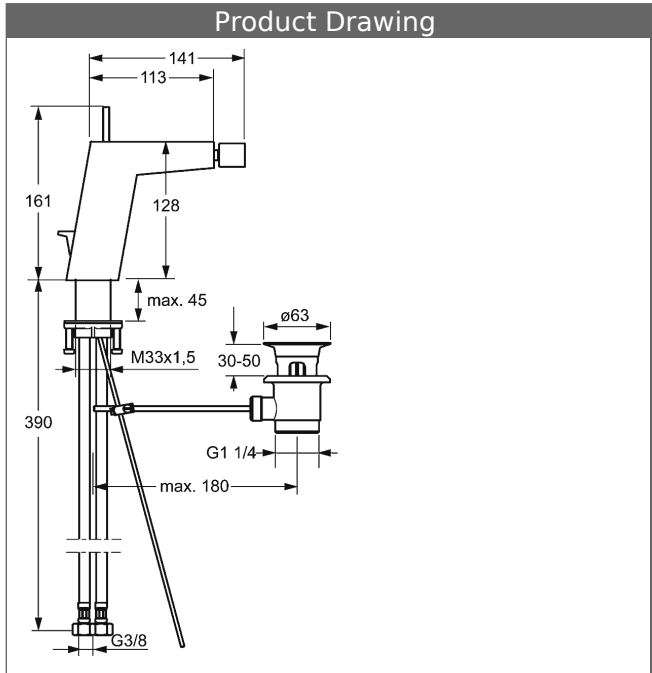

### Description

HANSALOFT  
one-hole single-lever bidet mixer, DN 15  
for bidet

flow rate: 6 l/min, at 3 bar hydraulic pressure

- body: DR brass (MS 63)
- operating lever (metal)
- (-) side operation
- CACHE® flow straightener with fitting wrench
- (-) improved limescale protection with the HONEYCOMB® structure
- pop-up waste (metal) and draw-rod
- rapid installation system
- connection with flexible hoses G 3/8 (-) DVGW W270 approved

projection: 141 mm

#### HANSA cartridge 2.5

Item No.: 59913914

Qty: 1

(-) ceramic discs

Model	Item No.	
chrome	57583203	

Product Image

Product Drawing

Product Drawing

Product Drawing