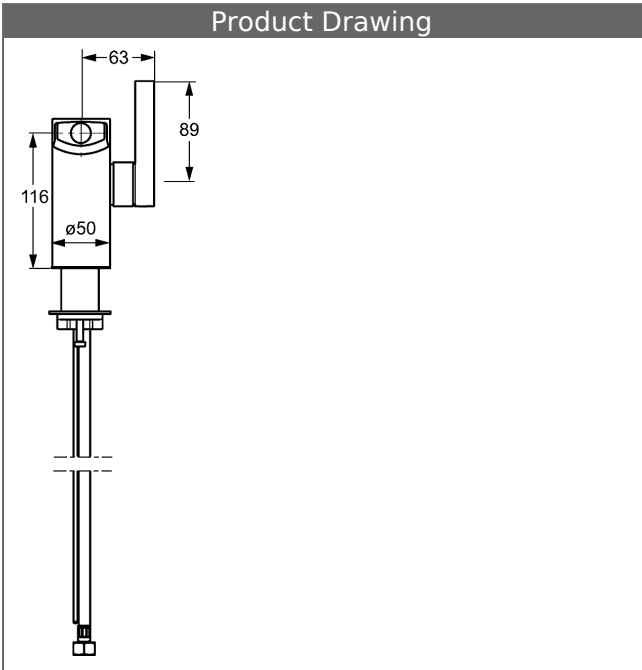

HANSALOFT one-hole single-lever mixer, DN 15 for bidet

Description

HANSALOFT
one-hole single-lever mixer, DN 15
for bidet

flow rate: 6 l/min, at 3 bar hydraulic pressure

- body: DR brass (MS 63)
- operating lever (metal)
- (-) side operation
- CACHE[®] flow straightener with fitting wrench
- (-) improved limescale protection with the HONEYCOMB[®] structure
- pop-up waste (metal) and draw-rod
- rapid installation system
- connection with flexible hoses G 3/8 (-) DVGW W270 approved

projection: 141 mm

HANSA cartridge 2.5

Item No.: 59913914

Qty: 1

(-) ceramic discs

HANSA cartridge 2.5

Item No.: 59913914

Qty: 1

(-) ceramic discs

Model	Item No.	
chrome	57583203	

Product Image

Product Drawing

Product Drawing

Product Drawing