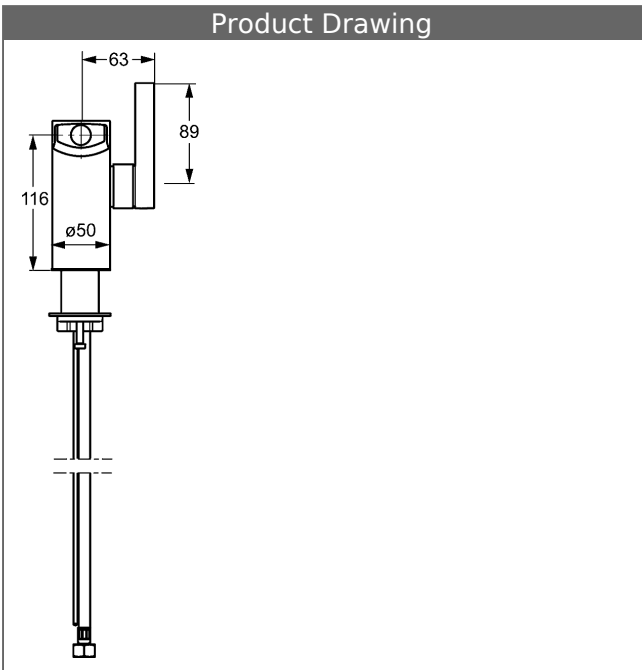

HANSALOFT one-hole single-lever bidet mixer, DN 15 for bidet

Description

HANSALOFT
one-hole single-lever bidet mixer, DN 15
for bidet

flow rate: 6 l/min, at 3 bar hydraulic pressure

- body: DR brass (MS 63)
- operating lever (metal)
- (-) side operation
- CACHE[®] flow straightener with fitting wrench
- (-) improved limescale protection with the HONEYCOMB[®] structure
- pop-up waste (metal) and draw-rod
- rapid installation system
- connection with flexible hoses G 3/8 (-) DVGW W270 approved

projection: 141 mm

HANSA cartridge 2.5

Item No.: 59913914

Qty: 1

(-) ceramic discs

HANSA cartridge 2.5

Item No.: 59913914

Qty: 1

(-) ceramic discs

Model	Item No.	
chrome	57583203	

Product Image

Product Drawing

Product Drawing

Product Drawing