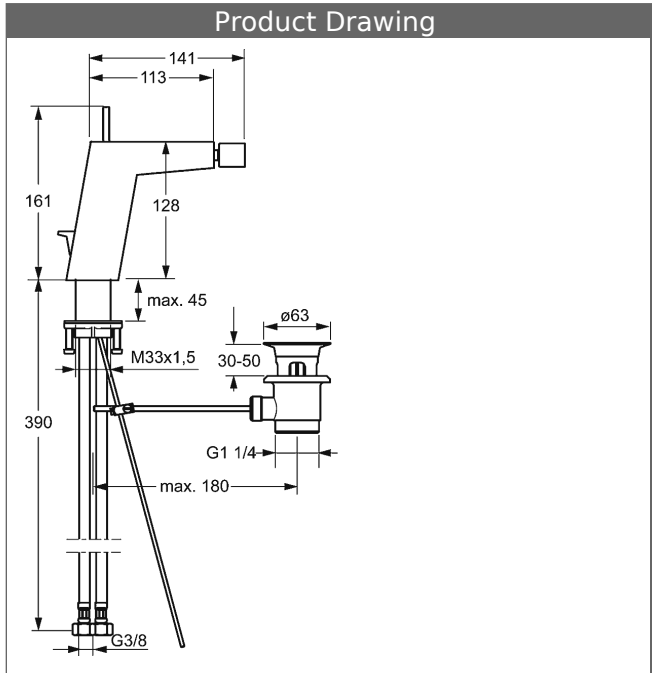

### Description

HANSALOFT  
one-hole single-lever mixer, DN 15  
for bidet

flow rate: 6 l/min, at 3 bar hydraulic pressure

- body: DR brass (MS 63)
- operating lever (metal)
- (-) side operation
- CACHE® flow straightener with fitting wrench
- (-) improved limescale protection with the HONEYCOMB® structure
- pop-up waste (metal) and draw-rod
- rapid installation system
- connection with flexible hoses G 3/8 (-) DVGW W270 approved

projection: 141 mm

#### HANSA cartridge 2.5

Item No.: 59913914

Qty: 1

(-) ceramic discs

Model	Item No.	
chrome	57583203	

Product Image

Product Drawing

Product Drawing

Product Drawing