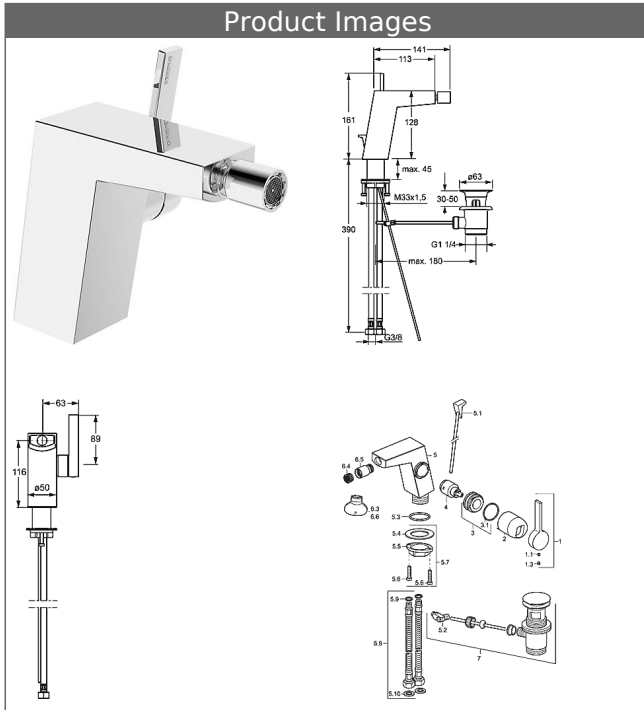

## HANSALOFT one-hole single-lever bidet mixer, DN 15 for bidet

### Description

HANSALOFT  
one-hole single-lever bidet mixer, DN 15  
for bidet

flow rate: 6 l/min, at 3 bar hydraulic pressure

- body: DR brass (MS 63)
- operating lever (metal)
- (-) side operation
- CACHE® flow straightener with fitting wrench
- (-) improved limescale protection with the HONEYCOMB® structure
- pop-up waste (metal) and draw-rod
- rapid installation system
- connection with flexible hoses G 3/8 (-) DVGW W270 approved

projection: 141 mm

#### HANSA cartridge 2.5

Item No.: 59913914

Qty: 1

(-) ceramic discs

Model	Item No.	
chrome	57583203	

Product Image

Product Drawing

Product Drawing