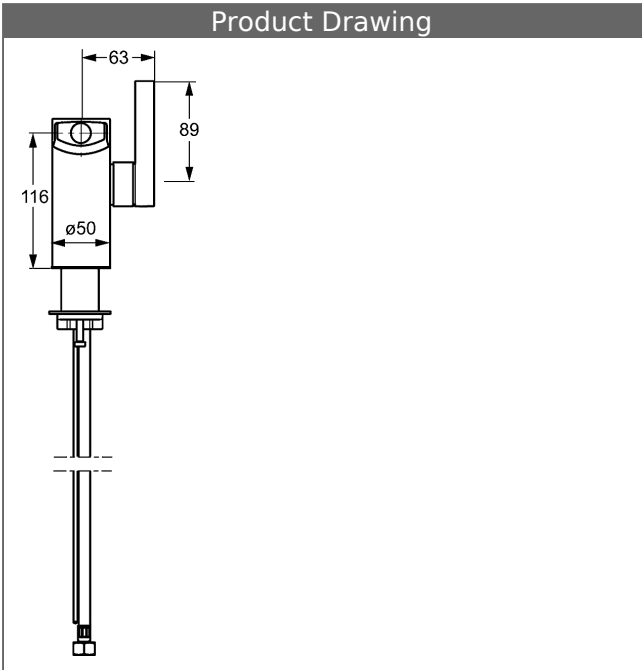

### Description

HANSALOFT  
one-hole single-lever bidet mixer, DN 15  
for bidet

flow rate: 6 l/min, at 3 bar hydraulic pressure

- body: DR brass (MS 63)
- operating lever (metal)
- (-) side operation
- CACHE® flow straightener with fitting wrench
- (-) improved limescale protection with the HONEYCOMB® structure
- pop-up waste (metal) and draw-rod
- rapid installation system
- connection with flexible hoses G 3/8 (-) DVGW W270 approved

projection: 141 mm

#### HANSA cartridge 2.5

Item No.: 59913914

Qty: 1

(-) ceramic discs

Model	Item No.	
chrome	57583203	

Product Image

Product Drawing

Product Drawing

Product Drawing