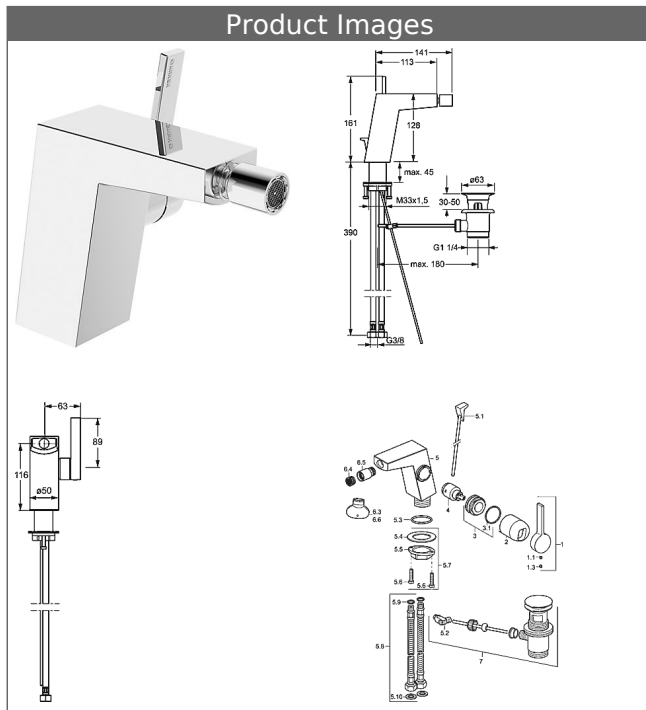

HANSALOFT one-hole single-lever mixer, DN 15 for bidet

Description

HANSALOFT
one-hole single-lever mixer, DN 15
for bidet

flow rate: 6 l/min, at 3 bar hydraulic pressure

- body: DR brass (MS 63)
- operating lever (metal)
- (-) side operation
- CACHE[®] flow straightener with fitting wrench
- (-) improved limescale protection with the HONEYCOMB[®] structure
- pop-up waste (metal) and draw-rod
- rapid installation system
- connection with flexible hoses G 3/8 (-) DVGW W270 approved

projection: 141 mm

HANSA cartridge 2.5

Item No.: 59913914

Qty: 1

(-) ceramic discs

HANSA cartridge 2.5

Item No.: 59913914

Qty: 1

(-) ceramic discs

Model	Item No.	
chrome	57583203	

Product Image

Product Drawing

Product Drawing

Product Drawing