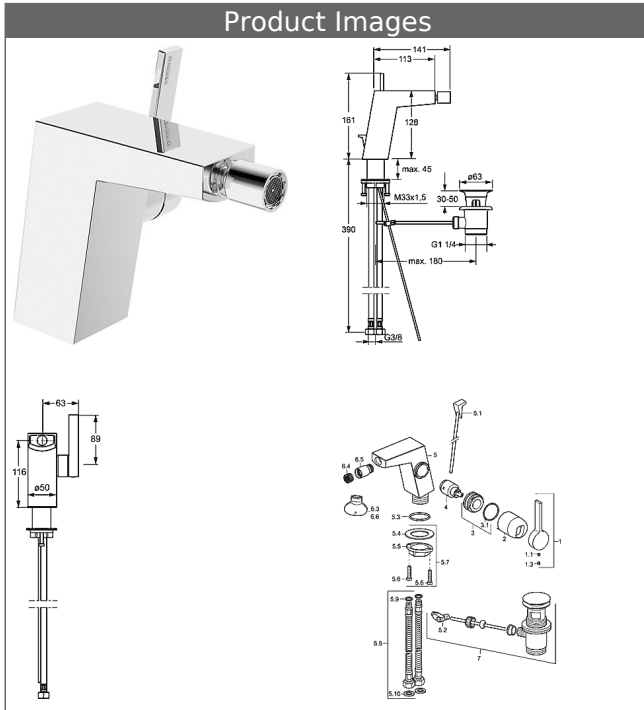

## HANSALOFT one-hole single-lever mixer, DN 15 for bidet

### Description

HANSALOFT  
one-hole single-lever mixer, DN 15  
for bidet

flow rate: 6 l/min, at 3 bar hydraulic pressure

- body: DR brass (MS 63)
- operating lever (metal)
- (-) side operation
- CACHE® flow straightener with fitting wrench
- (-) improved limescale protection with the HONEYCOMB® structure
- pop-up waste (metal) and draw-rod
- rapid installation system
- connection with flexible hoses G 3/8 (-) DVGW W270 approved

projection: 141 mm

#### HANSA cartridge 2.5

Item No.: 59913914

Qty: 1

(-) ceramic discs

Model	Item No.	
chrome	57583203	

Product Image

Product Drawing

Product Drawing