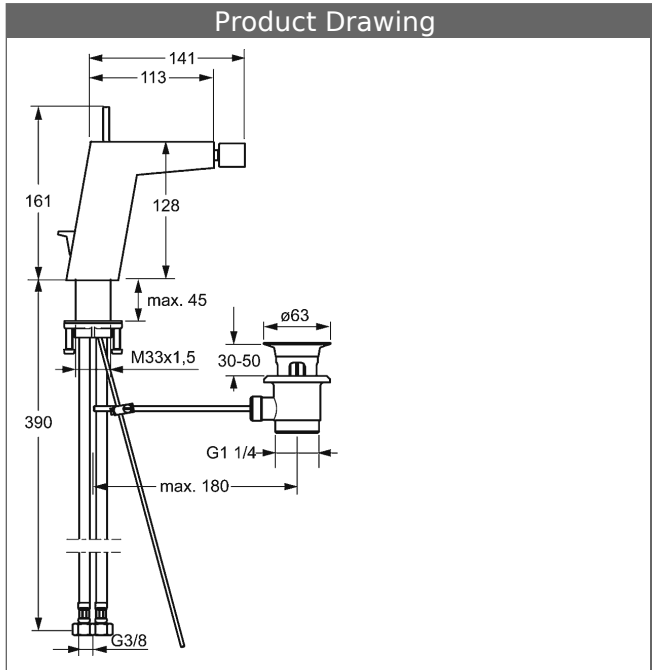

HANSALOFT one-hole single-lever bidet mixer, DN 15 for bidet

Description

HANSALOFT
one-hole single-lever bidet mixer, DN 15
for bidet

flow rate: 6 l/min, at 3 bar hydraulic pressure

- body: DR brass (MS 63)
- operating lever (metal)
- (-) side operation
- CACHE[®] flow straightener with fitting wrench
- (-) improved limescale protection with the HONEYCOMB[®] structure
- pop-up waste (metal) and draw-rod
- rapid installation system
- connection with flexible hoses G 3/8 (-) DVGW W270 approved

projection: 141 mm

HANSA cartridge 2.5

Item No.: 59913914

Qty: 1

(-) ceramic discs

HANSA cartridge 2.5

Item No.: 59913914

Qty: 1

(-) ceramic discs

Model	Item No.	
chrome	57583203	

Product Image

Product Drawing

Product Drawing

Product Drawing