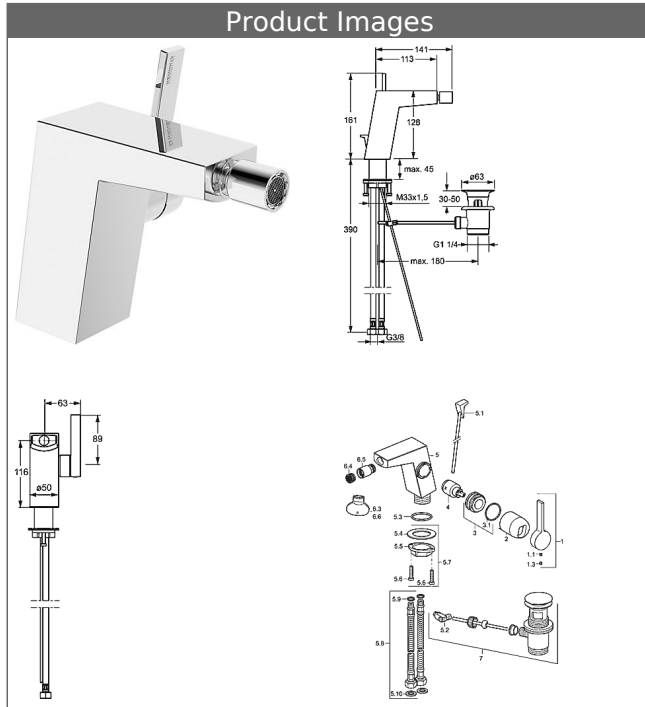

HANSALOFT one-hole single-lever bidet mixer, DN 15 for bidet

Description

HANSALOFT
one-hole single-lever bidet mixer, DN 15
for bidet

flow rate: 6 l/min, at 3 bar hydraulic pressure

- body: DR brass (MS 63)
- operating lever (metal)
- (-) side operation
- CACHE[®] flow straightener with fitting wrench
- (-) improved limescale protection with the HONEYCOMB[®] structure
- pop-up waste (metal) and draw-rod
- rapid installation system
- connection with flexible hoses G 3/8 (-) DVGW W270 approved

projection: 141 mm

HANSA cartridge 2.5

Item No.: 59913914

Qty: 1

(-) ceramic discs

HANSA cartridge 2.5

Item No.: 59913914

Qty: 1

(-) ceramic discs

Model	Item No.	
chrome	57583203	

Product Image

Product Drawing

Product Drawing

Product Drawing