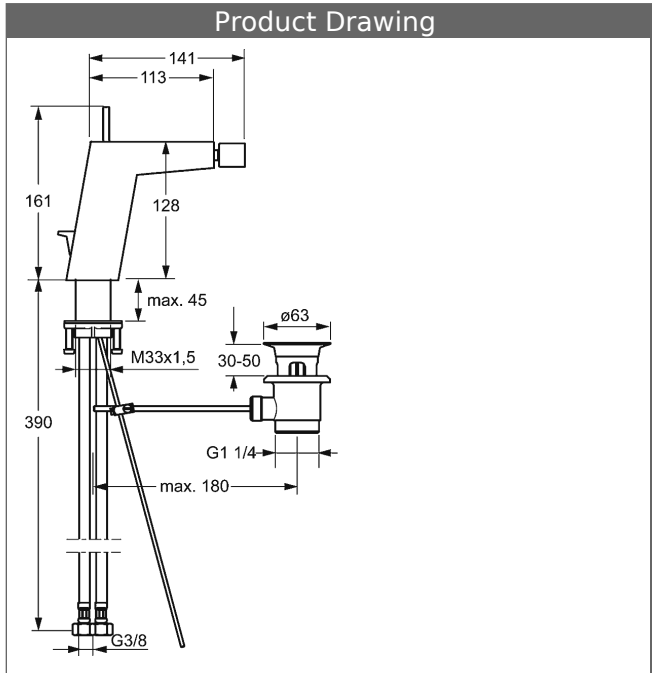

HANSALOFT one-hole single-lever mixer, DN 15 for bidet

Description

HANSALOFT
one-hole single-lever mixer, DN 15
for bidet

flow rate: 6 l/min, at 3 bar hydraulic pressure

- body: DR brass (MS 63)
- operating lever (metal)
- (-) side operation
- CACHE® flow straightener with fitting wrench
- (-) improved limescale protection with the HONEYCOMB® structure
- pop-up waste (metal) and draw-rod
- rapid installation system
- connection with flexible hoses G 3/8 (-) DVGW W270 approved

projection: 141 mm

HANSA cartridge 2.5

Item No.: 59913914

Qty: 1

(-) ceramic discs

HANSA cartridge 2.5

Item No.: 59913914

Qty: 1

(-) ceramic discs

Model	Item No.	
chrome	57583203	

Product Image

Product Drawing

Product Drawing

Product Drawing