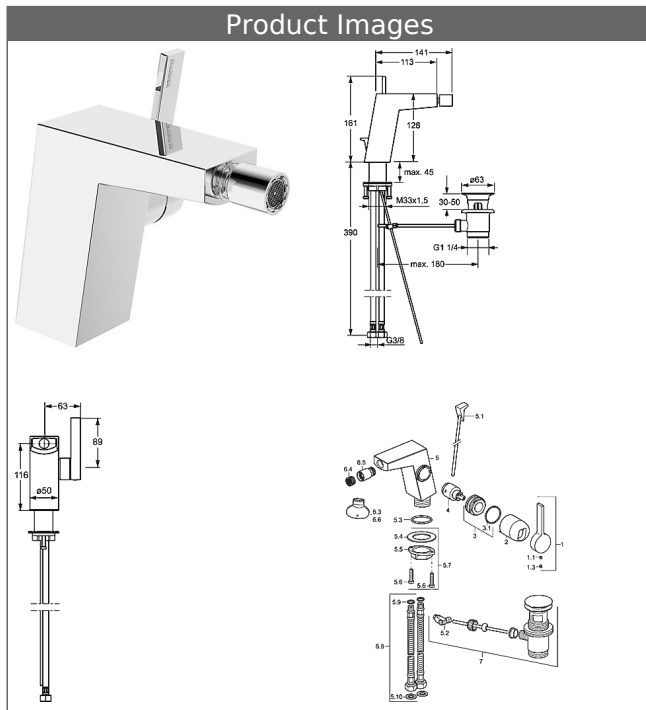

HANSALOFT one-hole single-lever mixer, DN 15 for bidet

Description

HANSALOFT
one-hole single-lever mixer, DN 15
for bidet

flow rate: 6 l/min, at 3 bar hydraulic pressure

- body: DR brass (MS 63)
- operating lever (metal)
- (-) side operation
- CACHE® flow straightener with fitting wrench
- (-) improved limescale protection with the HONEYCOMB® structure
- pop-up waste (metal) and draw-rod
- rapid installation system
- connection with flexible hoses G 3/8 (-) DVGW W270 approved

projection: 141 mm

HANSA cartridge 2.5

Item No.: 59913914

Qty: 1

(-) ceramic discs

HANSA cartridge 2.5

Item No.: 59913914

Qty: 1

(-) ceramic discs

Model	Item No.	
chrome	57583203	

Product Image

Product Drawing

Product Drawing

Product Drawing