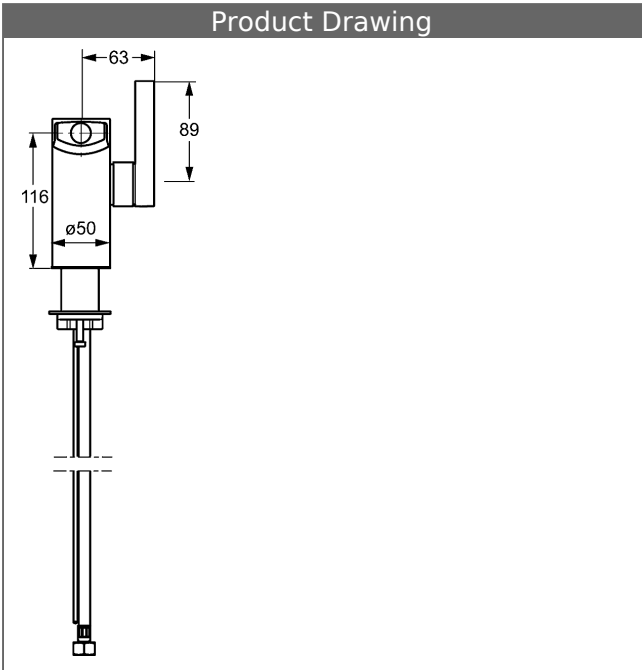

HANSALOFT one-hole single-lever mixer, DN 15 for bidet

Description

HANSALOFT
one-hole single-lever mixer, DN 15
for bidet

flow rate: 6 l/min, at 3 bar hydraulic pressure

- body: DR brass (MS 63)
- operating lever (metal)
- (-) side operation
- CACHE® flow straightener with fitting wrench
- (-) improved limescale protection with the HONEYCOMB® structure
- pop-up waste (metal) and draw-rod
- rapid installation system
- connection with flexible hoses G 3/8 (-) DVGW W270 approved

projection: 141 mm

HANSA cartridge 2.5

Item No.: 59913914

Qty: 1

(-) ceramic discs

HANSA cartridge 2.5

Item No.: 59913914

Qty: 1

(-) ceramic discs

Model	Item No.	
chrome	57583203	

Product Image

Product Drawing

Product Drawing

Product Drawing