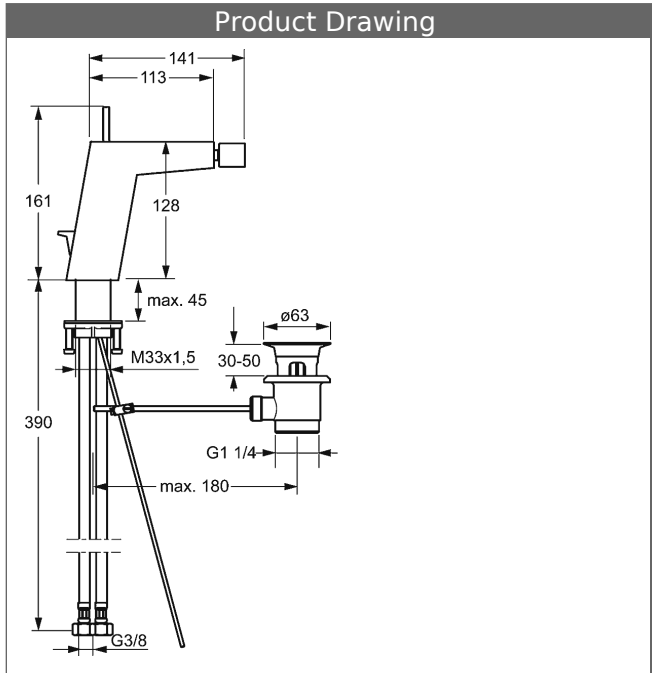

HANSALOFT one-hole single-lever mixer, DN 15 for bidet

Description

HANSALOFT
one-hole single-lever mixer, DN 15
for bidet

flow rate: 6 l/min, at 3 bar hydraulic pressure

- body: DR brass (MS 63)
- operating lever (metal)
- (-) side operation
- CACHE[®] flow straightener with fitting wrench
- (-) improved limescale protection with the HONEYCOMB[®] structure
- pop-up waste (metal) and draw-rod
- rapid installation system
- connection with flexible hoses G 3/8 (-) DVGW W270 approved

projection: 141 mm

HANSA cartridge 2.5

Item No.: 59913914

Qty: 1

(-) ceramic discs

HANSA cartridge 2.5

Item No.: 59913914

Qty: 1

(-) ceramic discs

Model	Item No.	
chrome	57583203	

Product Image

Product Drawing

Product Drawing

Product Drawing