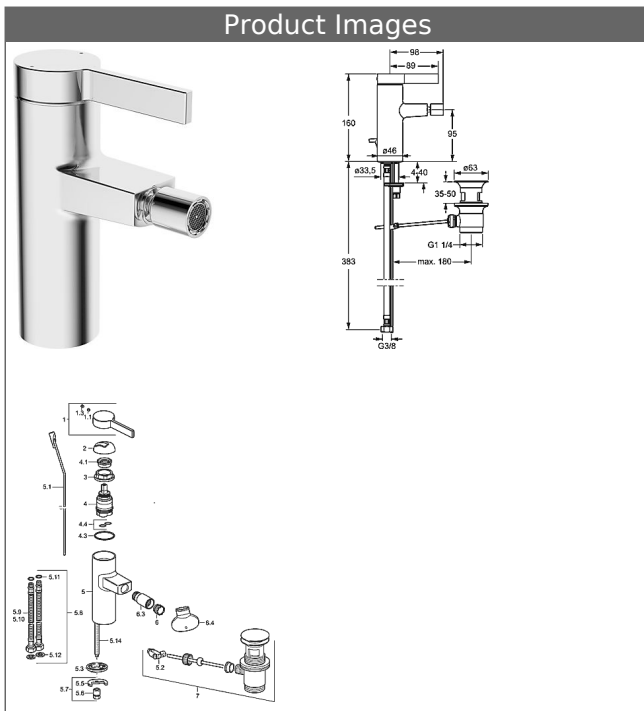

HANSALOFT one-hole single-lever bidet mixer

Description

HANSALOFT
one-hole single-lever bidet mixer

flow rate: 6 l/min, at 3 bar hydraulic pressure

- body: DR brass (MS 63)
- operating lever (metal)
- CACHE® flow straightener with fitting wrench
- (-) improved limescale protection with the HONEYCOMB® structure
- pop-up waste (metal) and draw-rod
- rapid installation system
- connection with flexible hoses G 3/8 (-) DVGW W270 approved

projection: 98 mm

HANSA control cartridge classic 3.5

Item No.: 59913075

Qty: 1

(-) ceramic discs with integrated grease wells

(-) adjustable hot water stop

(-) volume restrictor indefinitely variable up to approx. 6 l/min

HANSA control cartridge classic 3.5

Item No.: 59913075

Qty: 1

(-) ceramic discs with integrated grease wells

(-) adjustable hot water stop

(-) volume restrictor indefinitely variable up to approx. 6 l/min

Model	Item No.	
chrome	57663203	