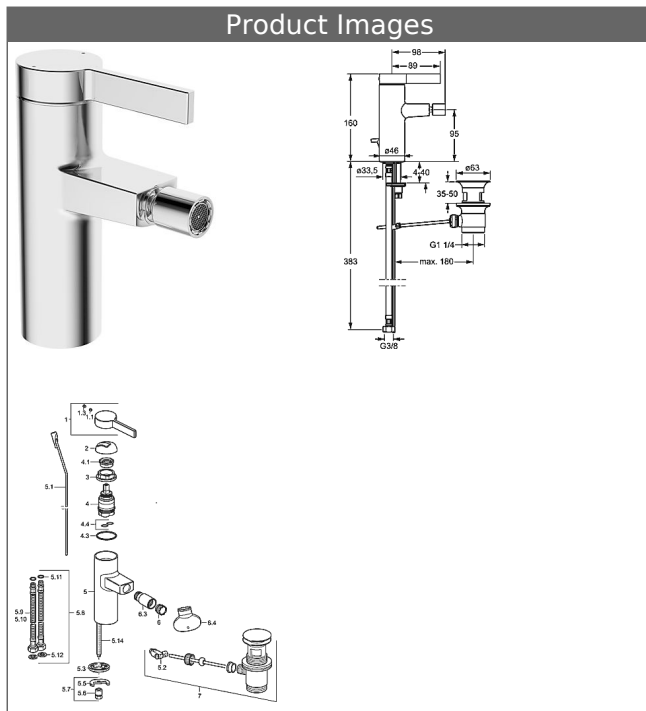

HANSALOFT one-hole single-lever bidet mixer

Description

HANSALOFT
one-hole single-lever bidet mixer

flow rate: 6 l/min, at 3 bar hydraulic pressure

- body: DR brass (MS 63)
- operating lever (metal)
- CACHE® flow straightener with fitting wrench
- (-) improved limescale protection with the HONEYCOMB® structure
- pop-up waste (metal) and draw-rod
- rapid installation system
- connection with flexible hoses G 3/8 (-) DVGW W270 approved

projection: 98 mm

HANSA control cartridge classic 3.5

Item No.: 59913075

Qty: 1

(-) ceramic discs with integrated grease wells

(-) adjustable hot water stop

(-) volume restrictor indefinitely variable up to approx. 6 l/min

HANSA control cartridge classic 3.5

Item No.: 59913075

Qty: 1

(-) ceramic discs with integrated grease wells

(-) adjustable hot water stop

(-) volume restrictor indefinitely variable up to approx. 6 l/min

Model	Item No.	
chrome	57663203	