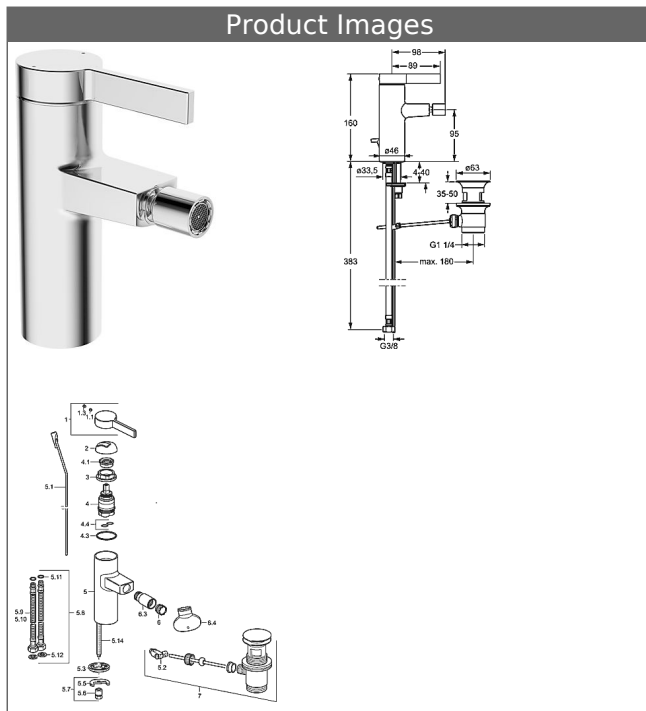

## HANSALOFT one-hole single-lever bidet mixer

## Description

HANSALOFT  
one-hole single-lever bidet mixer

flow rate: 6 l/min, at 3 bar hydraulic pressure

- body: DR brass (MS 63)
- operating lever (metal)
- CACHE® flow straightener with fitting wrench
- (-) improved limescale protection with the HONEYCOMB® structure
- pop-up waste (metal) and draw-rod
- rapid installation system
- connection with flexible hoses G 3/8 (-) DVGW W270 approved

### HANSA control cartridge classic 3.5

Item No.: 59913075

Qty: 1

(-) ceramic discs with integrated grease wells

(-) adjustable hot water stop

(-) volume restrictor indefinitely variable up to approx. 6 l/min