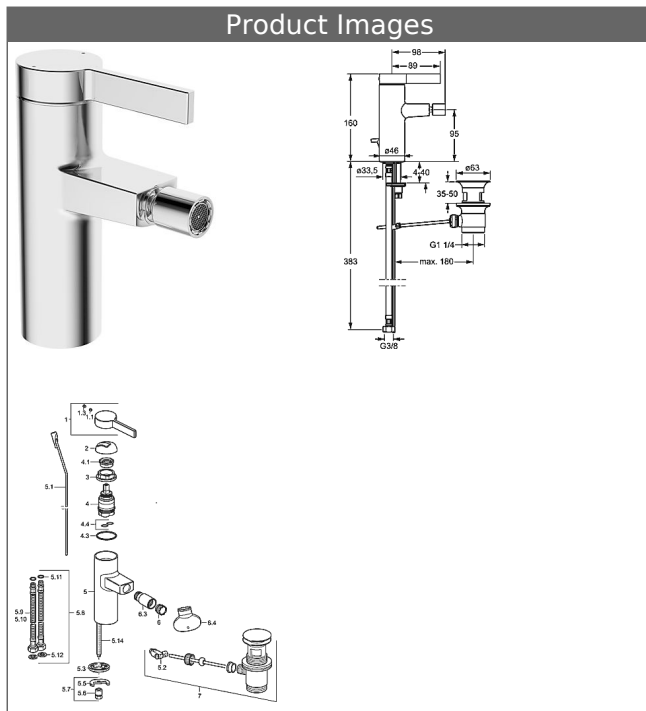

## HANSALOFT one-hole single-lever bidet mixer

### Description

HANSALOFT  
one-hole single-lever bidet mixer

flow rate: 6 l/min, at 3 bar hydraulic pressure

- body: DR brass (MS 63)
- operating lever (metal)
- CACHE® flow straightener with fitting wrench
- (-) improved limescale protection with the HONEYCOMB® structure
- pop-up waste (metal) and draw-rod
- rapid installation system
- connection with flexible hoses G 3/8 (-) DVGW W270 approved

#### HANSA control cartridge classic 3.5

Item No.: 59913075

Qty: 1

(-) ceramic discs with integrated grease wells

(-) adjustable hot water stop

(-) volume restrictor indefinitely variable up to approx. 6 l/min