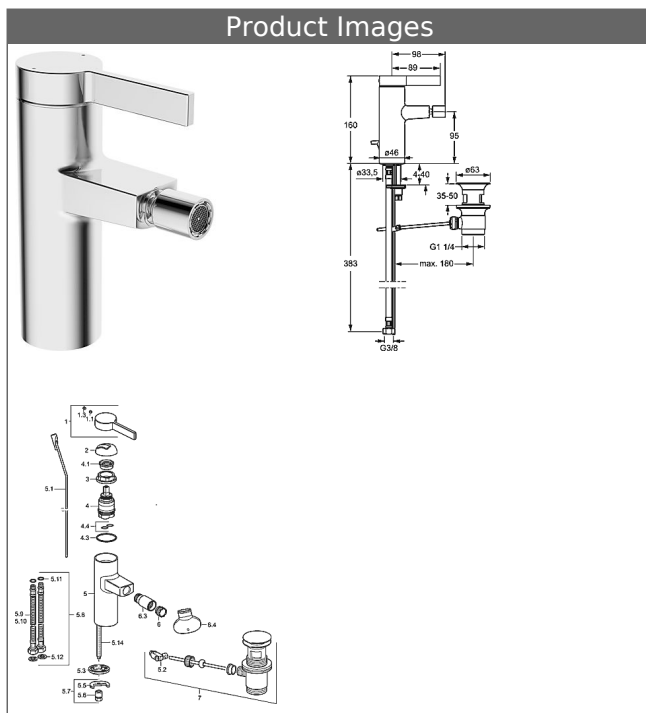

HANSALOFT one-hole single-lever bidet mixer

Description

HANSALOFT
one-hole single-lever bidet mixer

flow rate: 6 l/min, at 3 bar hydraulic pressure

- body: DR brass (MS 63)
- operating lever (metal)
- CACHE® flow straightener with fitting wrench
- (-) improved limescale protection with the HONEYCOMB® structure
- pop-up waste (metal) and draw-rod
- rapid installation system
- connection with flexible hoses G 3/8 (-) DVGW W270 approved

projection: 98 mm

HANSA control cartridge classic 3.5

Item No.: 59913075

Qty: 1

(-) ceramic discs with integrated grease wells

(-) adjustable hot water stop

(-) volume restrictor indefinitely variable up to approx. 6 l/min

HANSA control cartridge classic 3.5

Item No.: 59913075

Qty: 1

(-) ceramic discs with integrated grease wells

(-) adjustable hot water stop

(-) volume restrictor indefinitely variable up to approx. 6 l/min

Model	Item No.	
chrome	57663203	