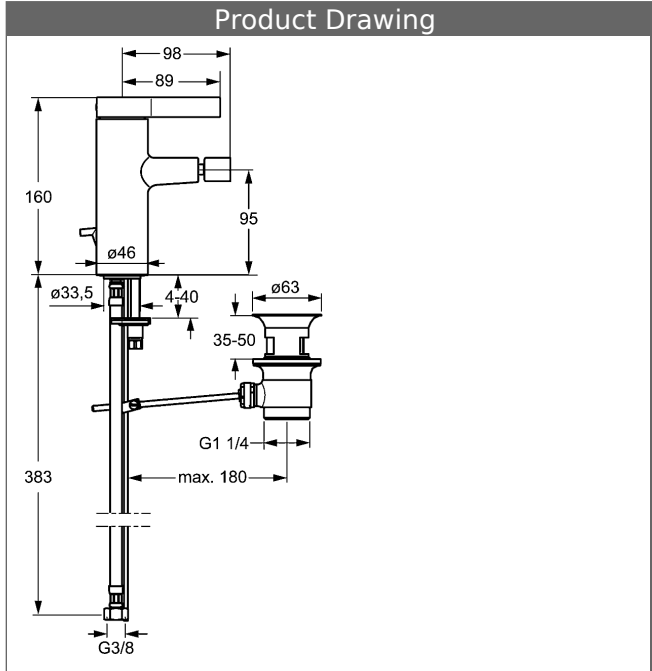

HANSALOFT one-hole single-lever bidet mixer

Description

HANSALOFT
one-hole single-lever bidet mixer

flow rate: 6 l/min, at 3 bar hydraulic pressure

- body: DR brass (MS 63)
- operating lever (metal)
- CACHE® flow straightener with fitting wrench
- (-) improved limescale protection with the HONEYCOMB® structure
- pop-up waste (metal) and draw-rod
- rapid installation system
- connection with flexible hoses G 3/8 (-) DVGW W270 approved

projection: 98 mm

HANSA control cartridge classic 3.5

Item No.: 59913075

Qty: 1

(-) ceramic discs with integrated grease wells

(-) adjustable hot water stop

(-) volume restrictor indefinitely variable up to approx. 6 l/min

HANSA control cartridge classic 3.5

Item No.: 59913075

Qty: 1

(-) ceramic discs with integrated grease wells

(-) adjustable hot water stop

(-) volume restrictor indefinitely variable up to approx. 6 l/min

Model	Item No.	
chrome	57663203	

Product Image

Product Drawing

Product Drawing