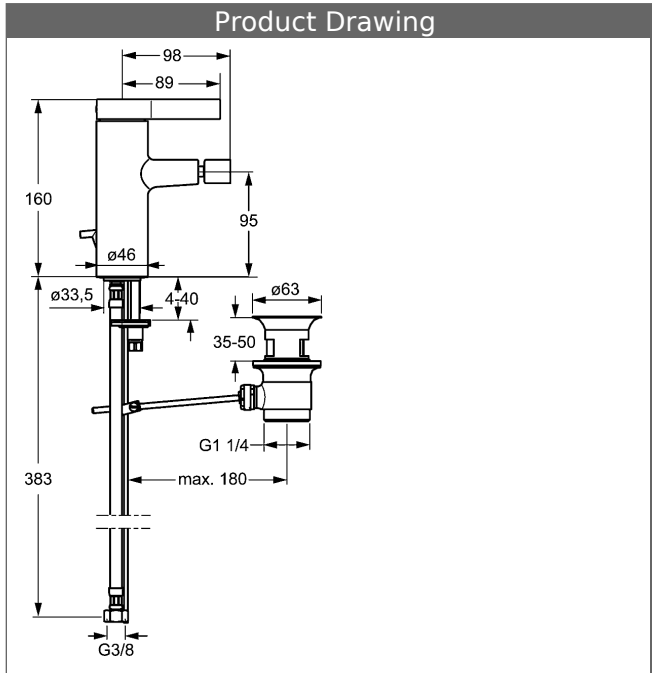

Product Drawing