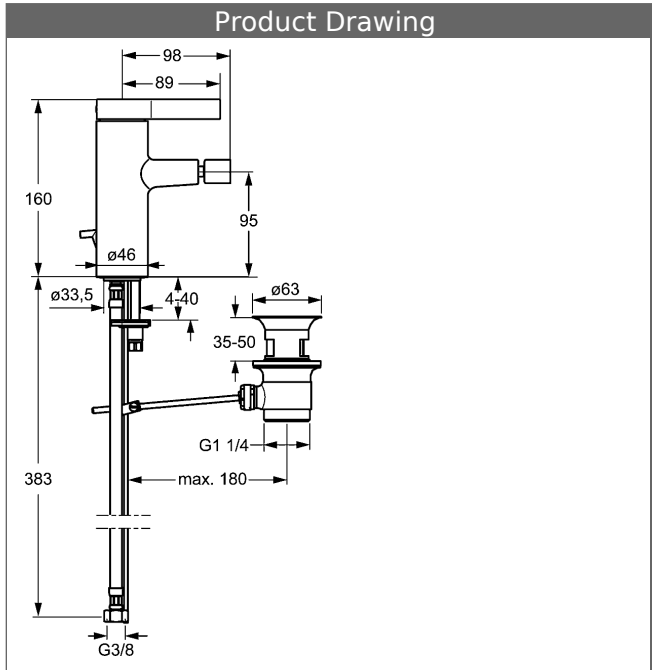

HANSALOFT one-hole single-lever bidet mixer

Description

HANSALOFT
one-hole single-lever bidet mixer

flow rate: 6 l/min, at 3 bar hydraulic pressure

- body: DR brass (MS 63)
- operating lever (metal)
- CACHE® flow straightener with fitting wrench
- (-) improved limescale protection with the HONEYCOMB® structure
- pop-up waste (metal) and draw-rod
- rapid installation system
- connection with flexible hoses G 3/8 (-) DVGW W270 approved

projection: 98 mm

HANSA control cartridge classic 3.5

Item No.: 59913075

Qty: 1

(-) ceramic discs with integrated grease wells

(-) adjustable hot water stop

(-) volume restrictor indefinitely variable up to approx. 6 l/min

HANSA control cartridge classic 3.5

Item No.: 59913075

Qty: 1

(-) ceramic discs with integrated grease wells

(-) adjustable hot water stop

(-) volume restrictor indefinitely variable up to approx. 6 l/min

Model	Item No.	
chrome	57663203	

Product Image

Product Drawing

Product Drawing