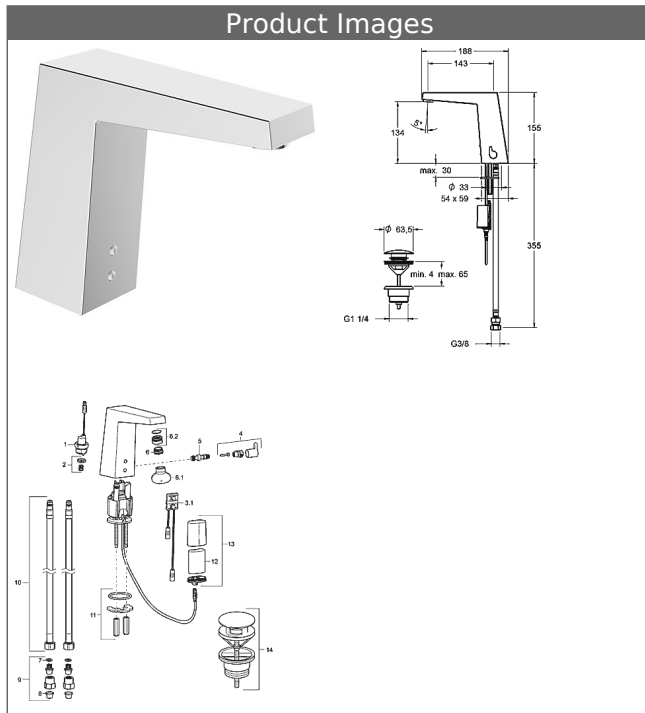

HANSALOFT
electronic basin faucet, DN 15
battery-operated
sensory operation (infrared)

Description

HANSALOFT
 electronic basin faucet, DN 15
 battery-operated
 sensory operation (infrared)

flow rate: 6 l/min, at 3 bar hydraulic pressure

- Fitting body: brass
- adjustable mix water temperature
- (-) adjustable hot water stop
- solenoid valve
- sensor parameters at factory optimally preset
- rinsing time pre-set at about 2 seconds
- safety stop after 2 min
- fitting fastening set
- push-pop-up waste
- connection with 2 flexible hoses and strainer
- non-return valve in connections
- standard 6 V lithium batterie
- battery dead display
- fitting can be deactivated for cleaning, with the added cover

projection: 143 mm

Lithium battery 2CR5 6V / DL245 6V

Item No.: 59911670

Qty: 1

Lithium battery 2CR5 6V / DL245 6V

Item No.: 59911670

Qty: 1

Model	Item No.
chrome	57492211