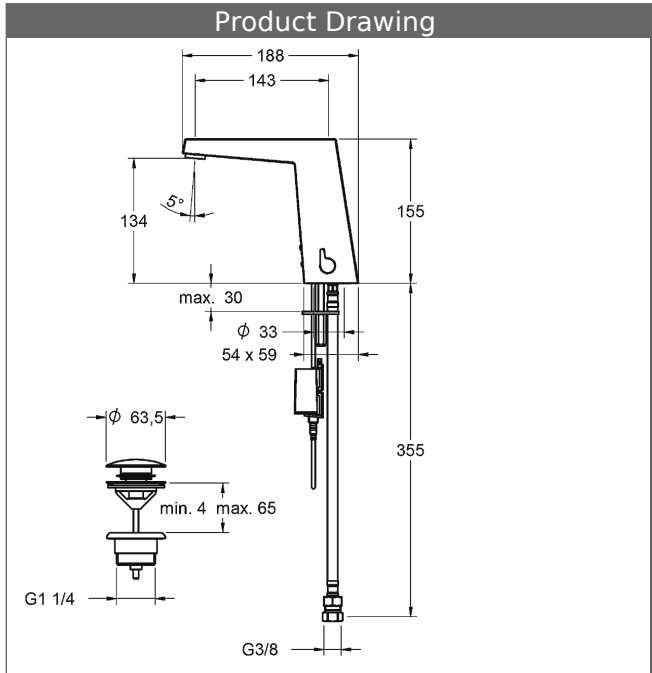

HANSALOFT
electronic basin faucet, DN 15
battery-operated
sensory operation (infrared)

Description

HANSALOFT
 electronic basin faucet, DN 15
 battery-operated
 sensory operation (infrared)

flow rate: 6 l/min, at 3 bar hydraulic pressure

- Fitting body: brass
- adjustable mix water temperature
- (-) adjustable hot water stop
- solenoid valve
- sensor parameters at factory optimally preset
- rinsing time pre-set at about 2 seconds
- safety stop after 2 min
- fitting fastening set
- push-pop-up waste
- connection with 2 flexible hoses and strainer
- non-return valve in connections
- standard 6 V lithium batterie
- battery dead display
- fitting can be deactivated for cleaning, with the added cover

projection: 143 mm

Lithium battery 2CR5 6V / DL245 6V

Item No.: 59911670

Qty: 1

Lithium battery 2CR5 6V / DL245 6V

Item No.: 59911670

Qty: 1

Model	Item No.
chrome	57492211

Product Image

Product Drawing

Product Drawing