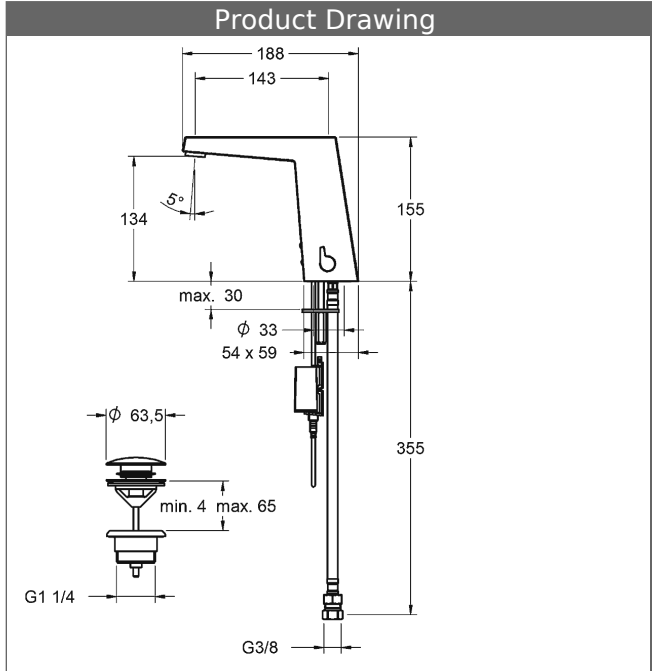

HANSALOFT
electronic basin faucet, DN 15
battery-operated
 sensory operation (infrared)

Description

HANSALOFT
 electronic basin faucet, DN 15
 battery-operated
 sensory operation (infrared)

flow rate: 6 l/min, at 3 bar hydraulic pressure

- Fitting body: brass
- adjustable mix water temperature
- (-) adjustable hot water stop
- solenoid valve
- sensor parameters at factory optimally preset
- rinsing time pre-set at about 2 seconds
- safety stop after 2 min
- fitting fastening set
- push-pop-up waste
- connection with 2 flexible hoses and strainer
- non-return valve in connections
- standard 6 V lithium batterie
- battery dead display
- fitting can be deactivated for cleaning, with the added cover

projection: 143 mm

Lithium battery 2CR5 6V / DL245 6V

Item No.: 59911670

Qty: 1

Lithium battery 2CR5 6V / DL245 6V

Item No.: 59911670

Qty: 1

Model	Item No.
chrome	57492211

Product Image

Product Drawing

Product Drawing