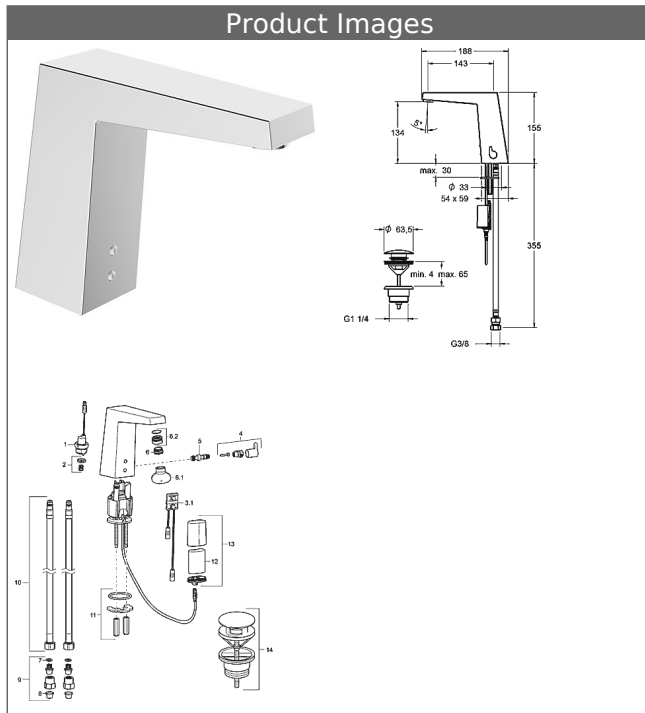

**HANSALOFT**  
**electronic basin faucet, DN 15**  
**battery-operated**  
**sensory operation (infrared)**

**Description**

HANSALOFT  
 electronic basin faucet, DN 15  
 battery-operated  
 sensory operation (infrared)

flow rate: 6 l/min, at 3 bar hydraulic pressure

- Fitting body: brass
- adjustable mix water temperature
- (-) adjustable hot water stop
- solenoid valve
- sensor parameters at factory optimally preset
- rinsing time pre-set at about 2 seconds
- safety stop after 2 min
- fitting fastening set
- push-pop-up waste
- connection with 2 flexible hoses and strainer
- non-return valve in connections
- standard 6 V lithium batterie
- battery dead display
- fitting can be deactivated for cleaning, with the added cover

projection: 143 mm

**Lithium battery 2CR5 6V / DL245 6V**

Item No.: 59911670

Qty: 1

**Lithium battery 2CR5 6V / DL245 6V**

Item No.: 59911670

Qty: 1

Model	Item No.
chrome	57492211