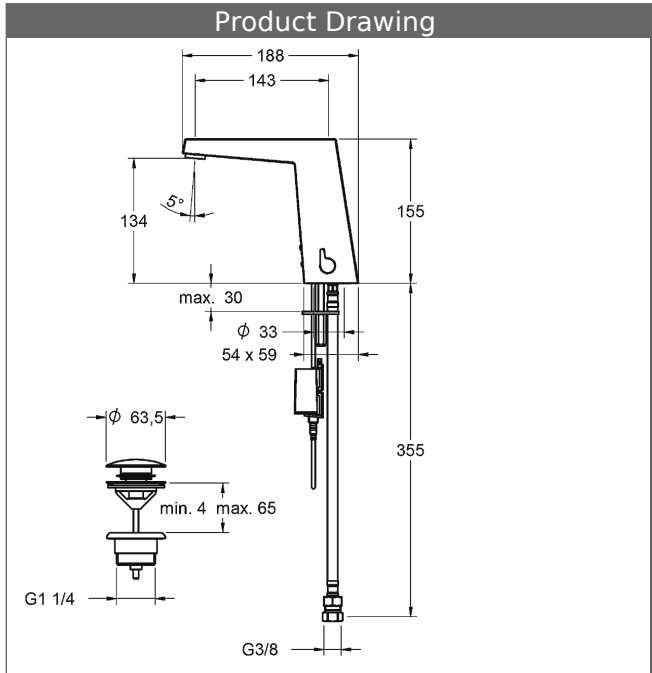

flow rate: 6 l/min, at 3 bar hydraulic pressure

- Fitting body: brass
- adjustable mix water temperature
- (-) adjustable hot water stop
- solenoid valve
- sensor parameters at factory optimally preset
- rinsing time pre-set at about 2 seconds
- safety stop after 2 min
- fitting fastening set
- push-pop-up waste
- connection with 2 flexible hoses and strainer
- non-return valve in connections
- standard 6 V lithium batterie
- battery dead display
- fitting can be deactivated for cleaning, with the added cover

projection: 143 mm

**Lithium battery 2CR5 6V / DL245 6V**

Item No.: 59911670

Qty: 1

**Lithium battery 2CR5 6V / DL245 6V**

Item No.: 59911670

Qty: 1

Model	Item No.
chrome	57492211

Product Image

Product Drawing

Product Drawing