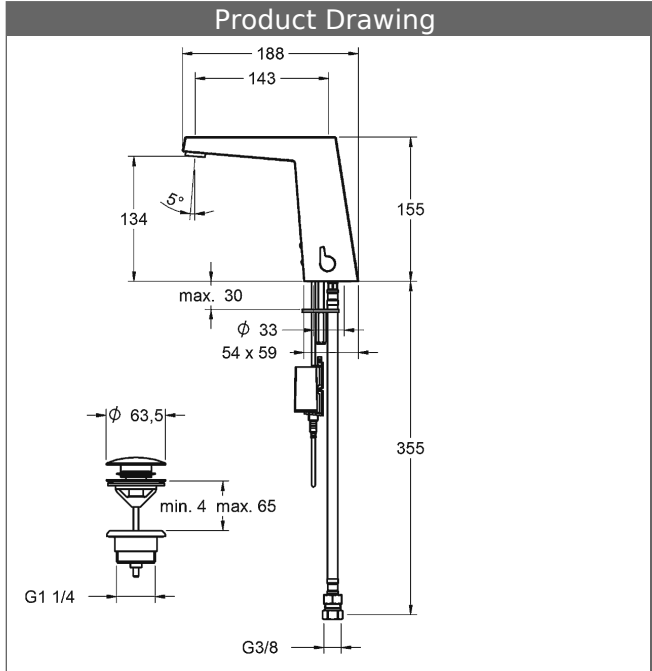

flow rate: 6 l/min, at 3 bar hydraulic pressure

- Fitting body: brass
- adjustable mix water temperature
- (-) adjustable hot water stop
- solenoid valve
- sensor parameters at factory optimally preset
- rinsing time pre-set at about 2 seconds
- safety stop after 2 min
- fitting fastening set
- push-pop-up waste
- connection with 2 flexible hoses and strainer
- non-return valve in connections
- standard 6 V lithium batterie
- battery dead display
- fitting can be deactivated for cleaning, with the added cover

projection: 143 mm

**Lithium battery 2CR5 6V / DL245 6V**

Item No.: 59911670

Qty: 1

**Lithium battery 2CR5 6V / DL245 6V**

Item No.: 59911670

Qty: 1

Model	Item No.
chrome	57492211

Product Image

Product Drawing

Product Drawing