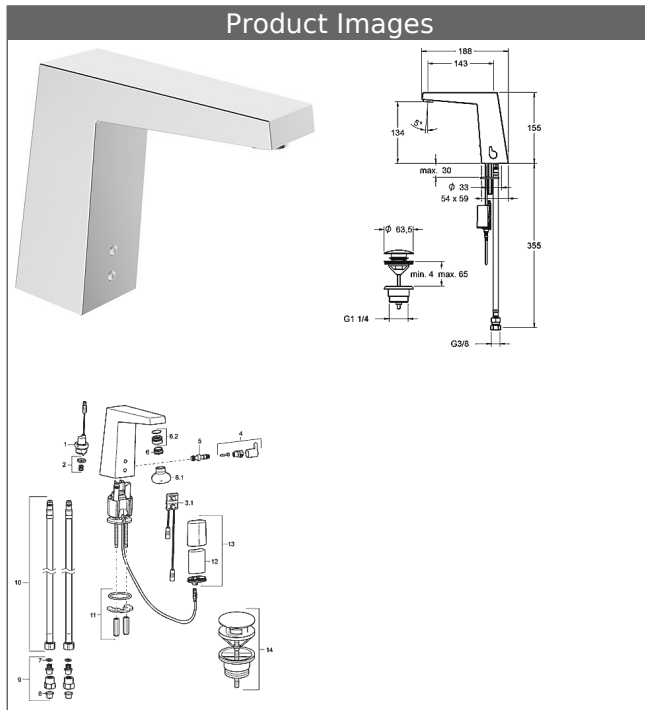

**HANSALOFT**  
**electronic basin faucet, DN 15**  
**battery-operated**  
**sensory operation (infrared)**

**Description**

HANSALOFT  
 electronic basin faucet, DN 15  
 battery-operated  
 sensory operation (infrared)

flow rate: 6 l/min, at 3 bar hydraulic pressure

- Fitting body: brass
- adjustable mix water temperature
- (-) adjustable hot water stop
- solenoid valve
- sensor parameters at factory optimally preset
- rinsing time pre-set at about 2 seconds
- safety stop after 2 min
- fitting fastening set
- push-pop-up waste
- connection with 2 flexible hoses and strainer
- non-return valve in connections
- standard 6 V lithium batterie
- battery dead display
- fitting can be deactivated for cleaning, with the added cover

projection: 143 mm

**Lithium battery 2CR5 6V / DL245 6V**

Item No.: 59911670

Qty: 1

**Lithium battery 2CR5 6V / DL245 6V**

Item No.: 59911670

Qty: 1

Model	Item No.
chrome	57492211