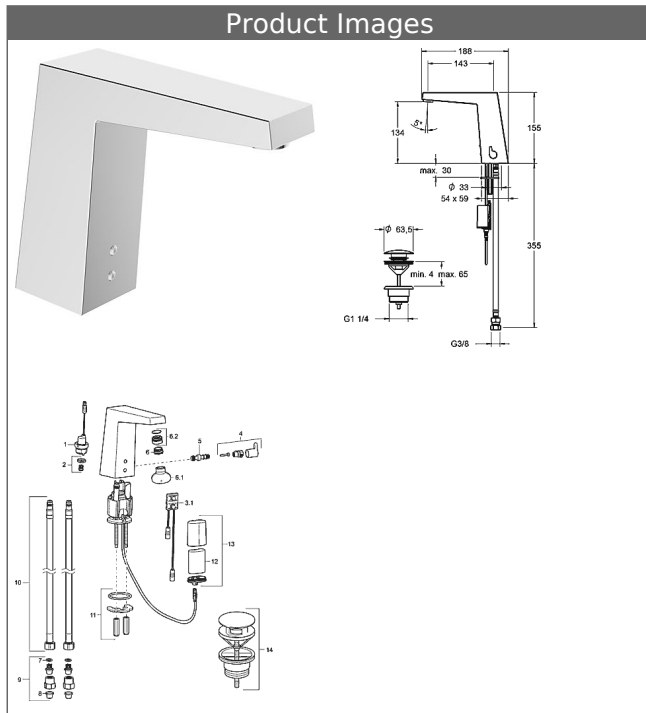

**HANSALOFT**  
**electronic basin faucet, DN 15**  
**battery-operated**  
 sensory operation (infrared)

**Description**

HANSALOFT  
 electronic basin faucet, DN 15  
 battery-operated  
 sensory operation (infrared)

flow rate: 6 l/min, at 3 bar hydraulic pressure

- Fitting body: brass
- adjustable mix water temperature
- (-) adjustable hot water stop
- solenoid valve
- sensor parameters at factory optimally preset
- rinsing time pre-set at about 2 seconds
- safety stop after 2 min
- fitting fastening set
- push-pop-up waste
- connection with 2 flexible hoses and strainer
- non-return valve in connections
- standard 6 V lithium batterie
- battery dead display
- fitting can be deactivated for cleaning, with the added cover

projection: 143 mm

**Lithium battery 2CR5 6V / DL245 6V**

Item No.: 59911670

Qty: 1

**Lithium battery 2CR5 6V / DL245 6V**

Item No.: 59911670

Qty: 1

Model	Item No.
chrome	57492211