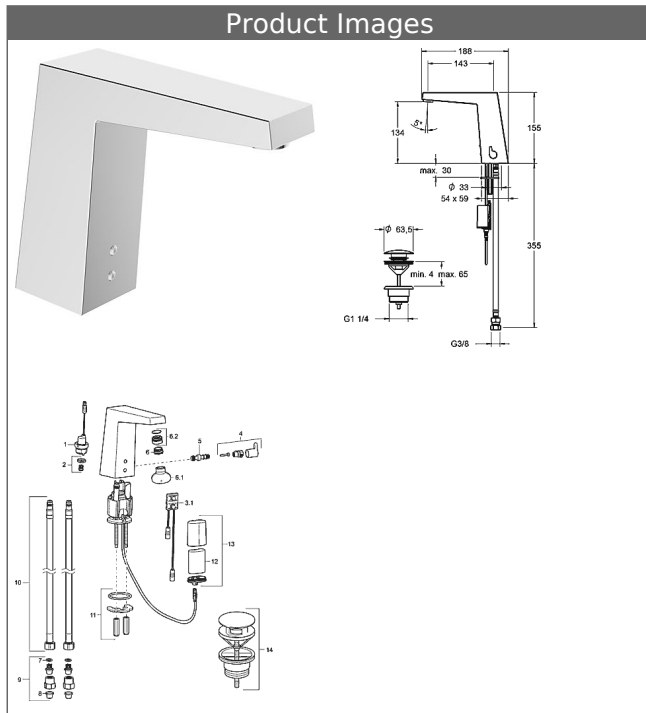

HANSALOFT
electronic basin faucet, DN 15
battery-operated
 sensory operation (infrared)

Description

HANSALOFT
 electronic basin faucet, DN 15
 battery-operated
 sensory operation (infrared)

flow rate: 6 l/min, at 3 bar hydraulic pressure

- Fitting body: brass
- adjustable mix water temperature
- (-) adjustable hot water stop
- solenoid valve
- sensor parameters at factory optimally preset
- rinsing time pre-set at about 2 seconds
- safety stop after 2 min
- fitting fastening set
- push-pop-up waste
- connection with 2 flexible hoses and strainer
- non-return valve in connections
- standard 6 V lithium batterie
- battery dead display
- fitting can be deactivated for cleaning, with the added cover

projection: 143 mm

Lithium battery 2CR5 6V / DL245 6V

Item No.: 59911670

Qty: 1

Lithium battery 2CR5 6V / DL245 6V

Item No.: 59911670

Qty: 1

Model	Item No.
chrome	57492211