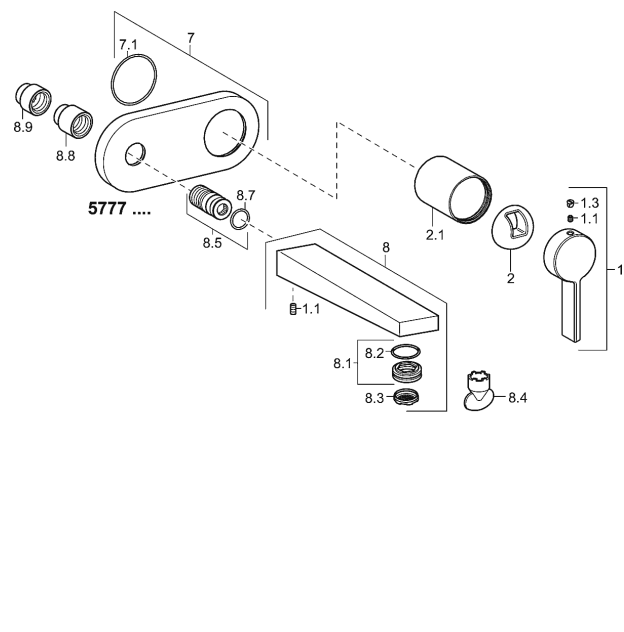

HANSALOFT
trim kit
wall-mounted single-lever basin mixer, DN 15
suitable for installation unit HANSAVARIO
 for concealed installation

Description

HANSALOFT
 trim kit
 wall-mounted single-lever basin mixer, DN 15
 suitable for installation unit HANSAVARIO
 for concealed installation

flow rate: 6 l/min, at 3 bar hydraulic pressure

- trim kit consisting of:
- spout
- CACHE® flow straightener with fitting wrench
- (-) improved limescale protection with the HONEYCOMB® structure
- (-) swivel
- operating lever (metal)
- sleeve and wall rosette

spout: fixed
 projection: 193 mm

Model	Item No.
chrome	57772103 

suitable for installation unit HANSAVARIO 5786 0100

For the complete unit please order separately trim kit
 and concealed base unit

mounting bracket for special attachment 59 913086

Product Image

Product Drawing

Product Drawing

Product Drawing

Related Products

Image:	Description:	Model / Item No.:
	<p>HANSAVARIO concealed installation unit, DN 15 (G 1/2) for 2-hole wall-mounted basin mixer</p>	<p>57860100</p>
	<p>HANSAVARIO mounting bracket</p> <p>suitable for installation unit HANSAVARIO 5786 0100 suitable for dry wall and front wall installation</p>	<p>stainless steel 59913086</p>