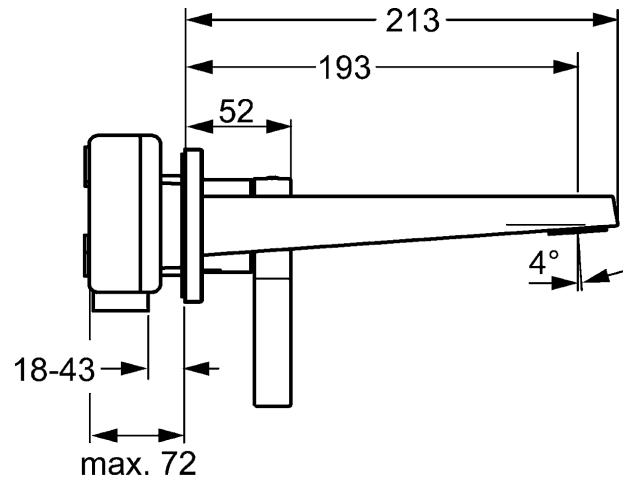

**HANSALOFT**  
**trim kit**  
**wall-mounted single-lever basin mixer, DN 15**  
**suitable for installation unit HANSAVARIO**  
 for concealed installation

**Description**

HANSALOFT  
 trim kit  
 wall-mounted single-lever basin mixer, DN 15  
 suitable for installation unit HANSAVARIO  
 for concealed installation

flow rate: 6 l/min, at 3 bar hydraulic pressure

- trim kit consisting of:
- spout
- CACHE® flow straightener with fitting wrench
- (-) improved limescale protection with the HONEYCOMB® structure
- (-) swivel
- operating lever (metal)
- sleeve and wall rosette

spout: fixed  
 projection: 193 mm

Model	Item No.
chrome	57772103 

suitable for installation unit HANSAVARIO 5786 0100

For the complete unit please order separately trim kit  
 and concealed base unit

mounting bracket for special attachment 59 913086

Product Image

Product Drawing

Product Drawing

Product Drawing