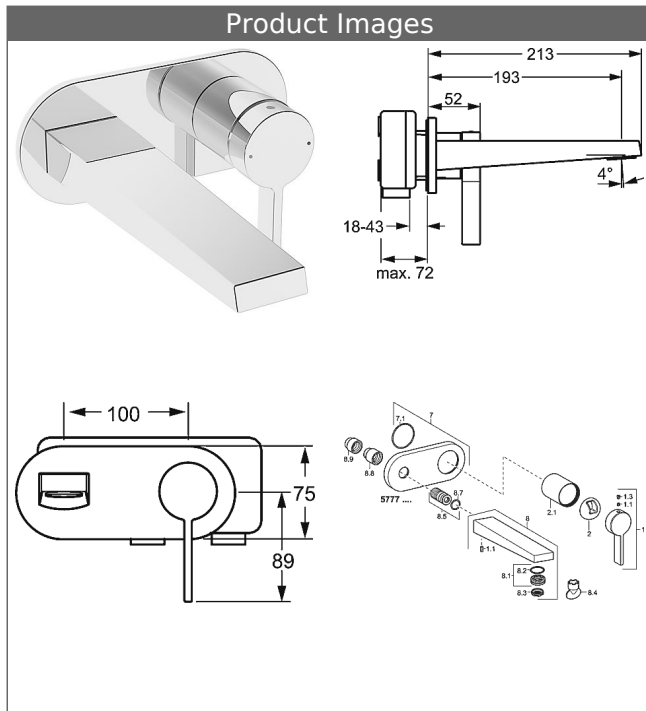

HANSALOFT
trim kit
wall-mounted single-lever basin mixer, DN 15
suitable for installation unit HANSAVARIO
 for concealed installation

Description

HANSALOFT
 trim kit
 wall-mounted single-lever basin mixer, DN 15
 suitable for installation unit HANSAVARIO
 for concealed installation

flow rate: 6 l/min, at 3 bar hydraulic pressure

- trim kit consisting of:
- spout
- CACHE® flow straightener with fitting wrench
- (-) improved limescale protection with the HONEYCOMB® structure
- (-) swivel
- operating lever (metal)
- sleeve and wall rosette

spout: fixed
 projection: 193 mm

Model	Item No.
chrome	57772103 

suitable for installation unit HANSAVARIO 5786 0100

For the complete unit please order separately trim kit
 and concealed base unit

mounting bracket for special attachment 59 913086

Product Image

Product Drawing

Product Drawing

Product Drawing

Related Products

Image:	Description:	Model / Item No.:
	<p>HANSAVARIO concealed installation unit, DN 15 (G 1/2) for 2-hole wall-mounted basin mixer</p>	<p>57860100</p>
	<p>HANSAVARIO mounting bracket</p> <p>suitable for installation unit HANSAVARIO 5786 0100 suitable for dry wall and front wall installation</p>	<p>stainless steel 59913086</p>