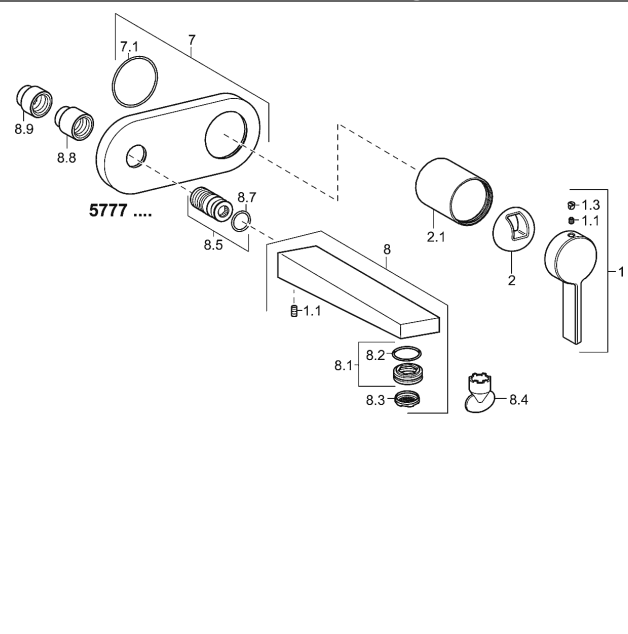

HANSALOFT
trim kit
wall-mounted single-lever basin mixer, DN 15
suitable for installation unit HANSAVARIO
 for concealed installation

Description

HANSALOFT
 trim kit
 wall-mounted single-lever basin mixer, DN 15
 suitable for installation unit HANSAVARIO
 for concealed installation

flow rate: 6 l/min, at 3 bar hydraulic pressure

- trim kit consisting of:
- spout
- CACHE® flow straightener with fitting wrench
- (-) improved limescale protection with the HONEYCOMB® structure
- (-) swivel
- operating lever (metal)
- sleeve and wall rosette

spout: fixed
 projection: 193 mm

Model	Item No.
chrome	57772103 

suitable for installation unit HANSAVARIO 5786 0100

For the complete unit please order separately trim kit
 and concealed base unit

mounting bracket for special attachment 59 913086

Product Image

Product Drawing

Product Drawing

Product Drawing

Related Products

Image:	Description:	Model / Item No.:
	HANSAVARIO concealed installation unit, DN 15 (G 1/2) for 2-hole wall-mounted basin mixer	57860100
	HANSAVARIO mounting bracket suitable for installation unit HANSAVARIO 5786 0100 suitable for dry wall and front wall installation	stainless steel 59913086