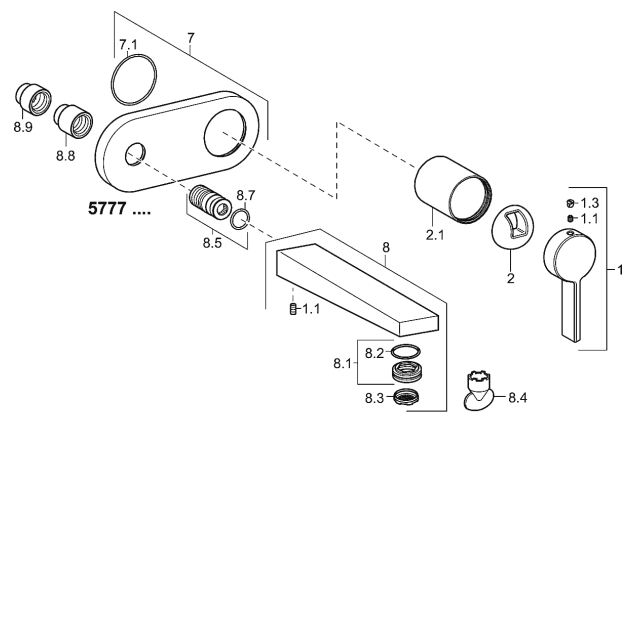

HANSALOFT
trim kit
wall-mounted single-lever basin mixer, DN 15
suitable for installation unit HANSAVARIO
 for concealed installation

Description

HANSALOFT
 trim kit
 wall-mounted single-lever basin mixer, DN 15
 suitable for installation unit HANSAVARIO
 for concealed installation

flow rate: 6 l/min, at 3 bar hydraulic pressure

- trim kit consisting of:
- spout
- CACHE® flow straightener with fitting wrench
- (-) improved limescale protection with the HONEYCOMB® structure
- (-) swivel
- operating lever (metal)
- sleeve and wall rosette

spout: fixed
 projection: 193 mm

Model	Item No.
chrome	57772103 

suitable for installation unit HANSAVARIO 5786 0100

For the complete unit please order separately trim kit
 and concealed base unit

mounting bracket for special attachment 59 913086

Product Image

Product Drawing

Product Drawing

Product Drawing

Related Products

Image:	Description:	Model / Item No.:
	<p>HANSAVARIO concealed installation unit, DN 15 (G 1/2) for 2-hole wall-mounted basin mixer</p>	<p>57860100</p>
	<p>HANSAVARIO mounting bracket</p> <p>suitable for installation unit HANSAVARIO 5786 0100 suitable for dry wall and front wall installation</p>	<p>stainless steel 59913086</p>