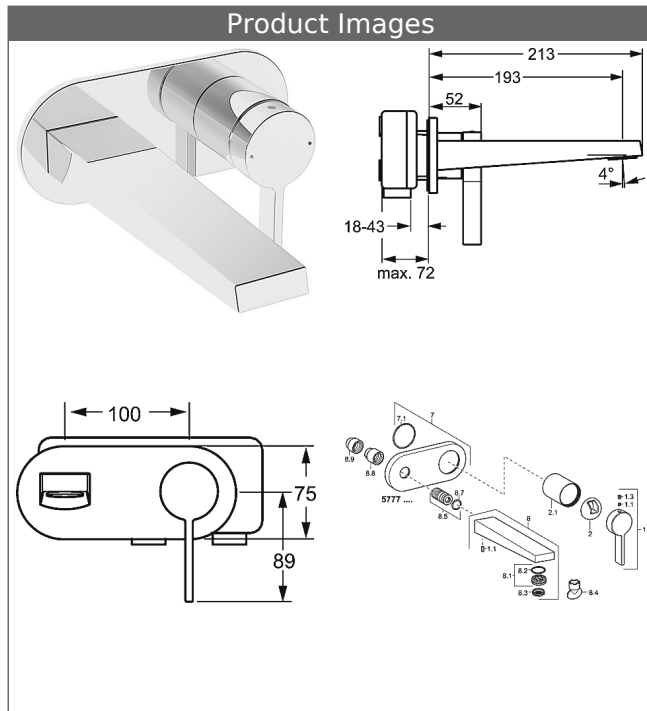

**HANSALOFT**  
**trim kit**  
**wall-mounted single-lever basin mixer, DN 15**  
**suitable for installation unit HANSAVARIO**  
 for concealed installation

**Description**

HANSALOFT  
 trim kit  
 wall-mounted single-lever basin mixer, DN 15  
 suitable for installation unit HANSAVARIO  
 for concealed installation

flow rate: 6 l/min, at 3 bar hydraulic pressure

- trim kit consisting of:
- spout
- CACHE® flow straightener with fitting wrench
- (-) improved limescale protection with the HONEYCOMB® structure
- (-) swivel
- operating lever (metal)
- sleeve and wall rosette

spout: fixed  
 projection: 193 mm

Model	Item No.
chrome	57772103 

suitable for installation unit HANSAVARIO 5786 0100

For the complete unit please order separately trim kit  
 and concealed base unit

mounting bracket for special attachment 59 913086

### Related Products

Image:	Description:	Model / Item No.:
	<p><b>HANSAVARIO</b> concealed installation unit, DN 15 (G 1/2) for 2-hole wall-mounted basin mixer</p>	<p>57860100</p>
	<p><b>HANSAVARIO</b> mounting bracket</p> <p>suitable for installation unit HANSAVARIO 5786 0100 suitable for dry wall and front wall installation</p>	<p>stainless steel 59913086</p>