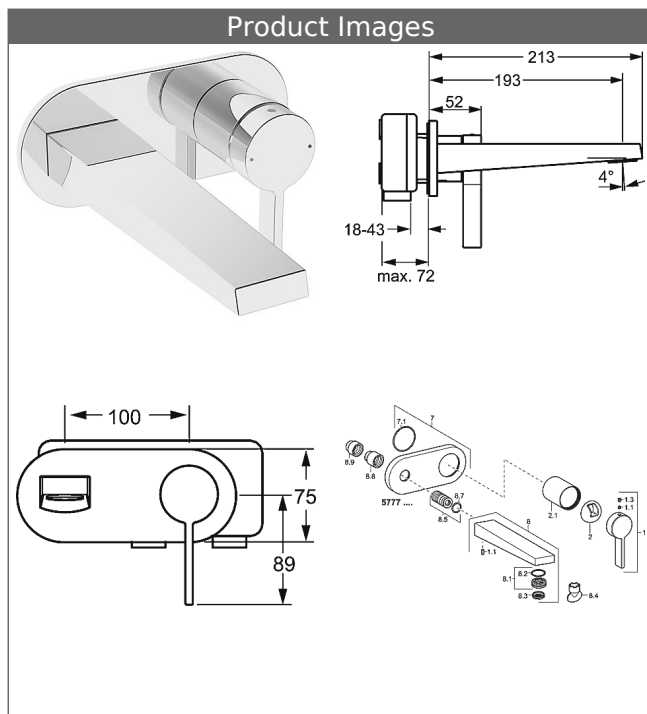

HANSALOFT
trim kit
wall-mounted single-lever basin mixer, DN 15
suitable for installation unit HANSAVARIO
 for concealed installation

Description

HANSALOFT
 trim kit
 wall-mounted single-lever basin mixer, DN 15
 suitable for installation unit HANSAVARIO
 for concealed installation

flow rate: 6 l/min, at 3 bar hydraulic pressure

- trim kit consisting of:
- spout
- CACHE® flow straightener with fitting wrench
- (-) improved limescale protection with the HONEYCOMB® structure
- (-) swivel
- operating lever (metal)
- sleeve and wall rosette

spout: fixed
 projection: 193 mm

Model	Item No.
chrome	57772103 

suitable for installation unit HANSAVARIO 5786 0100

For the complete unit please order separately trim kit
 and concealed base unit

mounting bracket for special attachment 59 913086

Product Image

Product Drawing

Product Drawing

Product Drawing

Related Products

Image:	Description:	Model / Item No.:
	HANSAVARIO concealed installation unit, DN 15 (G 1/2) for 2-hole wall-mounted basin mixer	57860100
	HANSAVARIO mounting bracket suitable for installation unit HANSAVARIO 5786 0100 suitable for dry wall and front wall installation	stainless steel 59913086