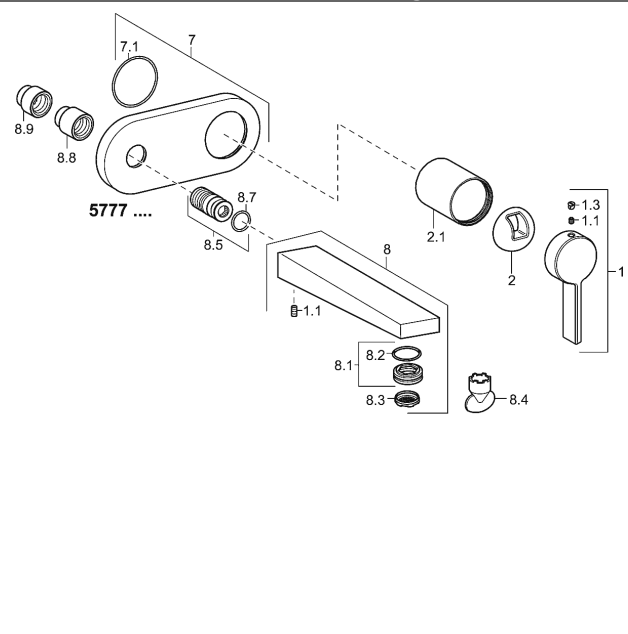

HANSALOFT
trim kit
wall-mounted single-lever basin mixer, DN 15
suitable for installation unit HANSAVARIO
 for concealed installation

Description

HANSALOFT
 trim kit
 wall-mounted single-lever basin mixer, DN 15
 suitable for installation unit HANSAVARIO
 for concealed installation

flow rate: 6 l/min, at 3 bar hydraulic pressure

- trim kit consisting of:
- spout
- CACHE® flow straightener with fitting wrench
- (-) improved limescale protection with the HONEYCOMB® structure
- (-) swivel
- operating lever (metal)
- sleeve and wall rosette

spout: fixed
 projection: 193 mm

Model	Item No.
chrome	57772103 

suitable for installation unit HANSAVARIO 5786 0100

For the complete unit please order separately trim kit
 and concealed base unit

mounting bracket for special attachment 59 913086

Product Image

Product Drawing

Product Drawing

Product Drawing

Related Products

Image:	Description:	Model / Item No.:
	<p>HANSAVARIO concealed installation unit, DN 15 (G 1/2) for 2-hole wall-mounted basin mixer</p>	<p>57860100</p>
	<p>HANSAVARIO mounting bracket</p> <p>suitable for installation unit HANSAVARIO 5786 0100 suitable for dry wall and front wall installation</p>	<p>stainless steel 59913086</p>