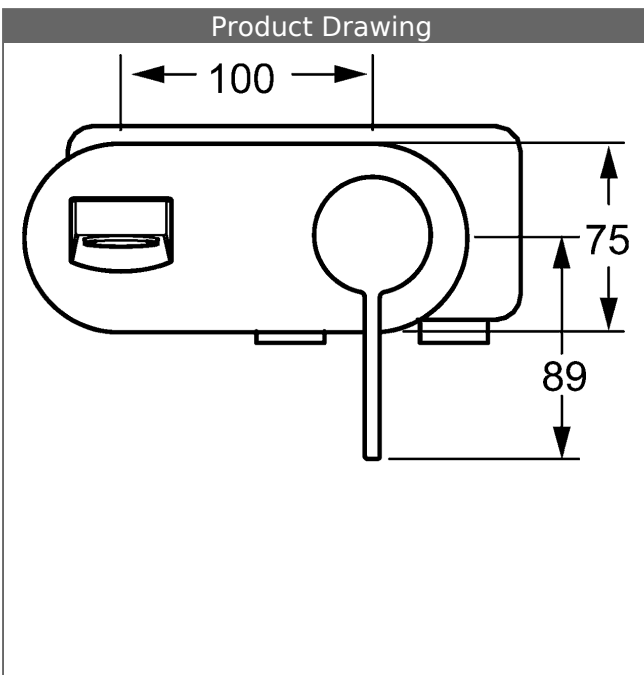

HANSALOFT
trim kit
wall-mounted single-lever basin mixer, DN 15
suitable for installation unit HANSAVARIO
 for concealed installation

Description

HANSALOFT
 trim kit
 wall-mounted single-lever basin mixer, DN 15
 suitable for installation unit HANSAVARIO
 for concealed installation

flow rate: 6 l/min, at 3 bar hydraulic pressure

- trim kit consisting of:
- spout
- CACHE® flow straightener with fitting wrench
- (-) improved limescale protection with the HONEYCOMB® structure
- (-) swivel
- operating lever (metal)
- sleeve and wall rosette

spout: fixed
 projection: 193 mm

Model	Item No.
chrome	57772103 

suitable for installation unit HANSAVARIO 5786 0100

For the complete unit please order separately trim kit
 and concealed base unit

mounting bracket for special attachment 59 913086

Product Image

Product Drawing

Product Drawing

Product Drawing

Related Products

Image:	Description:	Model / Item No.:
	<p>HANSAVARIO concealed installation unit, DN 15 (G 1/2) for 2-hole wall-mounted basin mixer</p>	<p>57860100</p>
	<p>HANSAVARIO mounting bracket</p> <p>suitable for installation unit HANSAVARIO 5786 0100 suitable for dry wall and front wall installation</p>	<p>stainless steel 59913086</p>