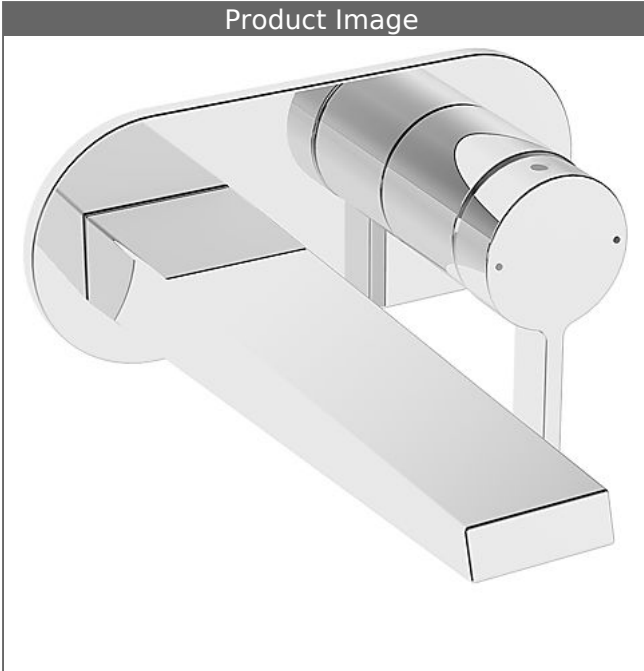

Product Image