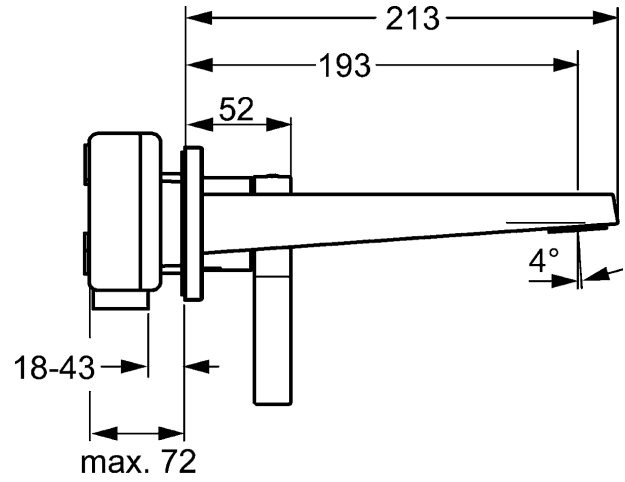

HANSALOFT
trim kit
wall-mounted single-lever basin mixer, DN 15
suitable for installation unit HANSAVARIO
 for concealed installation

Description

HANSALOFT
 trim kit
 wall-mounted single-lever basin mixer, DN 15
 suitable for installation unit HANSAVARIO
 for concealed installation

flow rate: 6 l/min, at 3 bar hydraulic pressure

- trim kit consisting of:
- spout
- CACHE® flow straightener with fitting wrench
- (-) improved limescale protection with the HONEYCOMB® structure
- (-) swivel
- operating lever (metal)
- sleeve and wall rosette

spout: fixed
 projection: 193 mm

Model	Item No.
chrome	57772103 

suitable for installation unit HANSAVARIO 5786 0100

For the complete unit please order separately trim kit
 and concealed base unit

mounting bracket for special attachment 59 913086

Product Image

Product Drawing

Product Drawing

Product Drawing

Related Products

Image:	Description:	Model / Item No.:
	<p>HANSAVARIO concealed installation unit, DN 15 (G 1/2) for 2-hole wall-mounted basin mixer</p>	<p>57860100</p>
	<p>HANSAVARIO mounting bracket</p> <p>suitable for installation unit HANSAVARIO 5786 0100 suitable for dry wall and front wall installation</p>	<p>stainless steel 59913086</p>