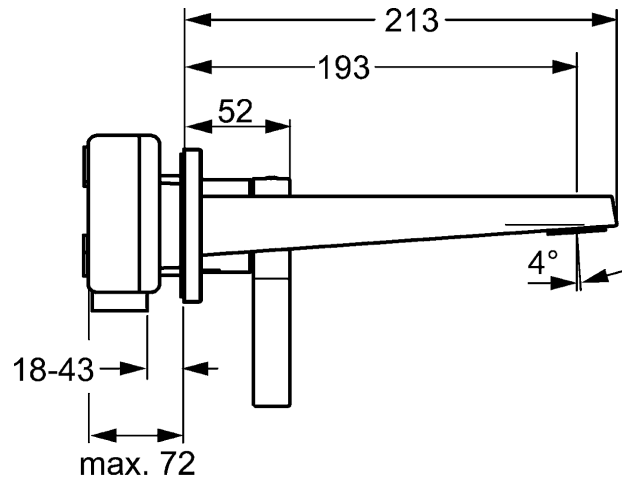

HANSALOFT
trim kit
wall-mounted single-lever basin mixer, DN 15
suitable for installation unit HANSAVARIO
 for concealed installation

Description

HANSALOFT
 trim kit
 wall-mounted single-lever basin mixer, DN 15
 suitable for installation unit HANSAVARIO
 for concealed installation

flow rate: 6 l/min, at 3 bar hydraulic pressure

- trim kit consisting of:
- spout
- CACHE® flow straightener with fitting wrench
- (-) improved limescale protection with the HONEYCOMB® structure
- (-) swivel
- operating lever (metal)
- sleeve and wall rosette

spout: fixed
 projection: 193 mm

Model	Item No.
chrome	57772103 

suitable for installation unit HANSAVARIO 5786 0100

For the complete unit please order separately trim kit
 and concealed base unit

mounting bracket for special attachment 59 913086

Product Image

Product Drawing

Product Drawing

Product Drawing

Related Products

Image:	Description:	Model / Item No.:
	<p>HANSAVARIO concealed installation unit, DN 15 (G 1/2) for 2-hole wall-mounted basin mixer</p>	<p>57860100</p>
	<p>HANSAVARIO mounting bracket</p> <p>suitable for installation unit HANSAVARIO 5786 0100 suitable for dry wall and front wall installation</p>	<p>stainless steel 59913086</p>