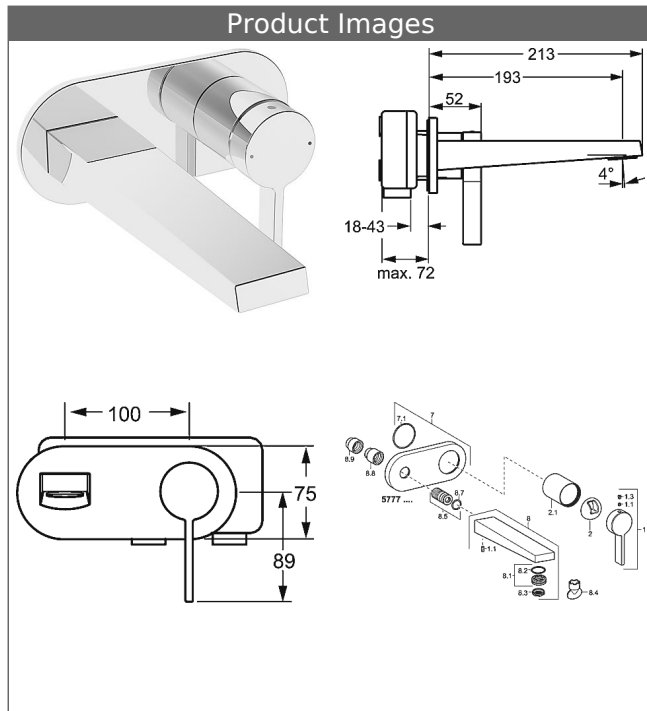

HANSALOFT
trim kit
wall-mounted single-lever basin mixer, DN 15
suitable for installation unit HANSAVARIO
 for concealed installation

Description

HANSALOFT
 trim kit
 wall-mounted single-lever basin mixer, DN 15
 suitable for installation unit HANSAVARIO
 for concealed installation

flow rate: 6 l/min, at 3 bar hydraulic pressure

- trim kit consisting of:
- spout
- CACHE® flow straightener with fitting wrench
- (-) improved limescale protection with the HONEYCOMB® structure
- (-) swivel
- operating lever (metal)
- sleeve and wall rosette

spout: fixed
 projection: 193 mm

Model	Item No.
chrome	57772103 

suitable for installation unit HANSAVARIO 5786 0100

For the complete unit please order separately trim kit
 and concealed base unit

mounting bracket for special attachment 59 913086

Product Image

Product Drawing

Product Drawing

Product Drawing

Related Products

Image:	Description:	Model / Item No.:
	<p>HANSAVARIO concealed installation unit, DN 15 (G 1/2) for 2-hole wall-mounted basin mixer</p>	<p>57860100</p>
	<p>HANSAVARIO mounting bracket</p> <p>suitable for installation unit HANSAVARIO 5786 0100 suitable for dry wall and front wall installation</p>	<p>stainless steel 59913086</p>