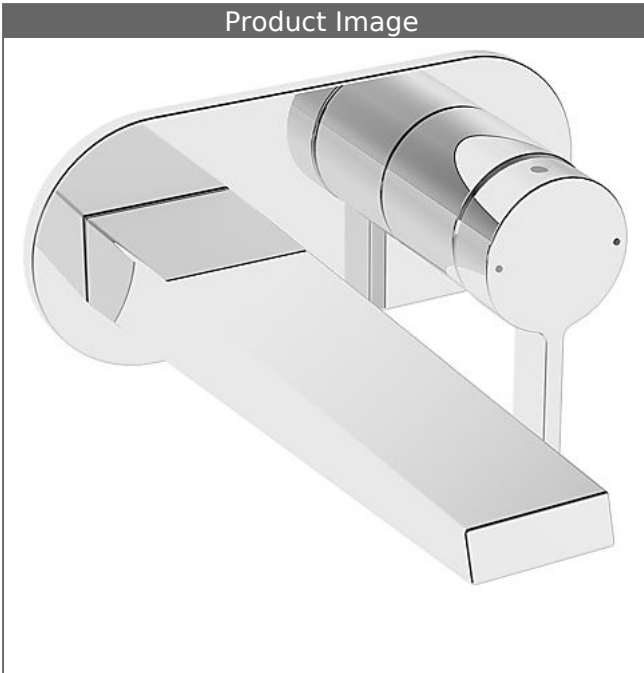

HANSALOFT
trim kit
wall-mounted single-lever basin mixer, DN 15
suitable for installation unit HANSAVARIO
 for concealed installation

Description

HANSALOFT
 trim kit
 wall-mounted single-lever basin mixer, DN 15
 suitable for installation unit HANSAVARIO
 for concealed installation

flow rate: 6 l/min, at 3 bar hydraulic pressure

- trim kit consisting of:
- spout
- CACHE® flow straightener with fitting wrench
- (-) improved limescale protection with the HONEYCOMB® structure
- (-) swivel
- operating lever (metal)
- sleeve and wall rosette

spout: fixed
 projection: 193 mm

Model	Item No.
chrome	57772103 

suitable for installation unit HANSAVARIO 5786 0100

For the complete unit please order separately trim kit
 and concealed base unit

mounting bracket for special attachment 59 913086

Product Image

Product Drawing

Product Drawing

Product Drawing

Related Products

Image:	Description:	Model / Item No.:
	<p>HANSAVARIO concealed installation unit, DN 15 (G 1/2) for 2-hole wall-mounted basin mixer</p>	<p>57860100</p>
	<p>HANSAVARIO mounting bracket</p> <p>suitable for installation unit HANSAVARIO 5786 0100 suitable for dry wall and front wall installation</p>	<p>stainless steel 59913086</p>