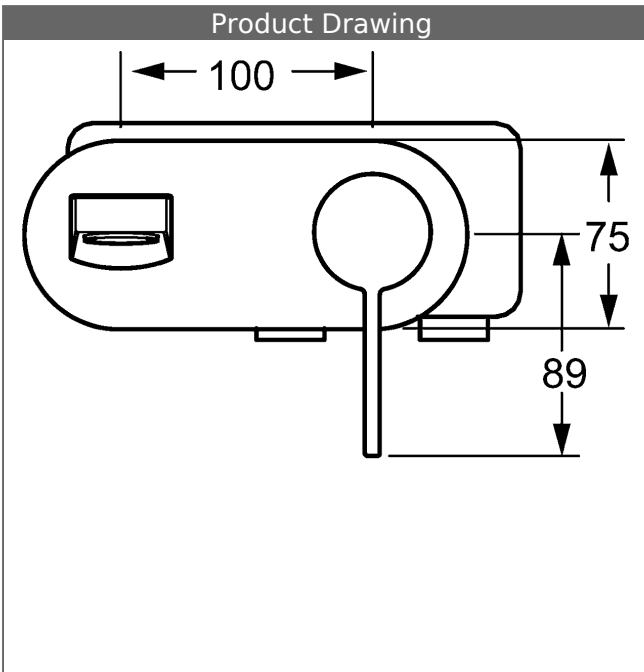

HANSALOFT
trim kit
wall-mounted single-lever basin mixer, DN 15
suitable for installation unit HANSAVARIO
 for concealed installation

Description

HANSALOFT
 trim kit
 wall-mounted single-lever basin mixer, DN 15
 suitable for installation unit HANSAVARIO
 for concealed installation

flow rate: 6 l/min, at 3 bar hydraulic pressure

- trim kit consisting of:
- spout
- CACHE® flow straightener with fitting wrench
- (-) improved limescale protection with the HONEYCOMB® structure
- (-) swivel
- operating lever (metal)
- sleeve and wall rosette

spout: fixed
 projection: 193 mm

Model	Item No.
chrome	57772103 

suitable for installation unit HANSAVARIO 5786 0100

For the complete unit please order separately trim kit
 and concealed base unit

mounting bracket for special attachment 59 913086

Product Image

Product Drawing

Product Drawing

Product Drawing

Related Products

Image:	Description:	Model / Item No.:
	<p>HANSAVARIO concealed installation unit, DN 15 (G 1/2) for 2-hole wall-mounted basin mixer</p>	<p>57860100</p>
	<p>HANSAVARIO mounting bracket</p> <p>suitable for installation unit HANSAVARIO 5786 0100 suitable for dry wall and front wall installation</p>	<p>stainless steel 59913086</p>