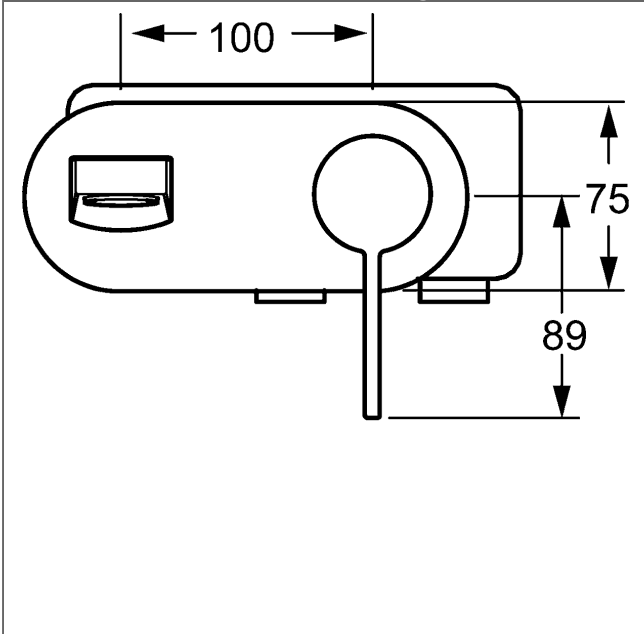

HANSALOFT
trim kit
wall-mounted single-lever basin mixer, DN 15
suitable for installation unit HANSAVARIO
 for concealed installation

Description

HANSALOFT
 trim kit
 wall-mounted single-lever basin mixer, DN 15
 suitable for installation unit HANSAVARIO
 for concealed installation

flow rate: 6 l/min, at 3 bar hydraulic pressure

- trim kit consisting of:
- spout
- CACHE® flow straightener with fitting wrench
- (-) improved limescale protection with the HONEYCOMB® structure
- (-) swivel
- operating lever (metal)
- sleeve and wall rosette

spout: fixed
 projection: 193 mm

Model	Item No.
chrome	57772103 

suitable for installation unit HANSAVARIO 5786 0100

For the complete unit please order separately trim kit
 and concealed base unit

mounting bracket for special attachment 59 913086

Product Image

Product Drawing

Product Drawing

Product Drawing

Related Products

Image:	Description:	Model / Item No.:
	<p>HANSAVARIO concealed installation unit, DN 15 (G 1/2) for 2-hole wall-mounted basin mixer</p>	<p>57860100</p>
	<p>HANSAVARIO mounting bracket</p> <p>suitable for installation unit HANSAVARIO 5786 0100 suitable for dry wall and front wall installation</p>	<p>stainless steel 59913086</p>