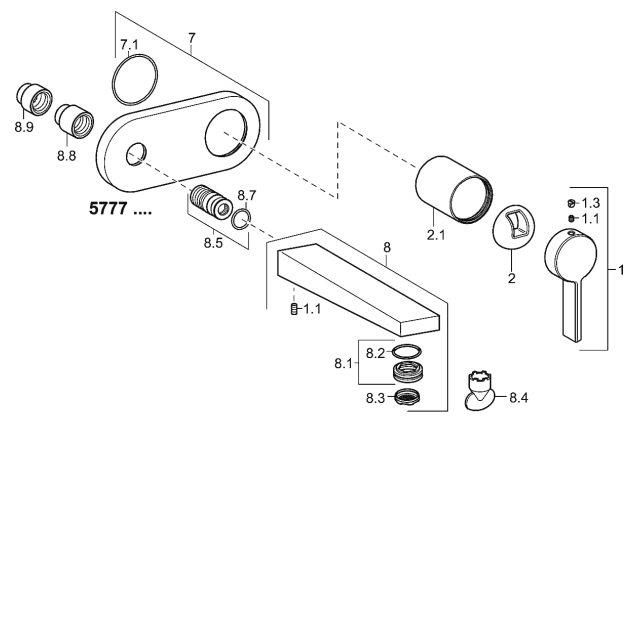

flow rate: 6 l/min, at 3 bar hydraulic pressure

- trim kit consisting of:
- spout
- CACHE® flow straightener with fitting wrench
- (-) improved limescale protection with the HONEYCOMB® structure
- (-) swivel
- operating lever (metal)
- sleeve and wall rosette

spout: fixed  
 projection: 193 mm

Model	Item No.
chrome	57772103 

suitable for installation unit HANSAVARIO 5786 0100

For the complete unit please order separately trim kit  
 and concealed base unit

mounting bracket for special attachment 59 913086

Product Image

Product Drawing

Product Drawing

Product Drawing

### Related Products

Image:	Description:	Model / Item No.:
	<p><b>HANSAVARIO</b> concealed installation unit, DN 15 (G 1/2) for 2-hole wall-mounted basin mixer</p>	<p>57860100</p>
	<p><b>HANSAVARIO</b> mounting bracket</p> <p>suitable for installation unit HANSAVARIO 5786 0100 suitable for dry wall and front wall installation</p>	<p>stainless steel 59913086</p>