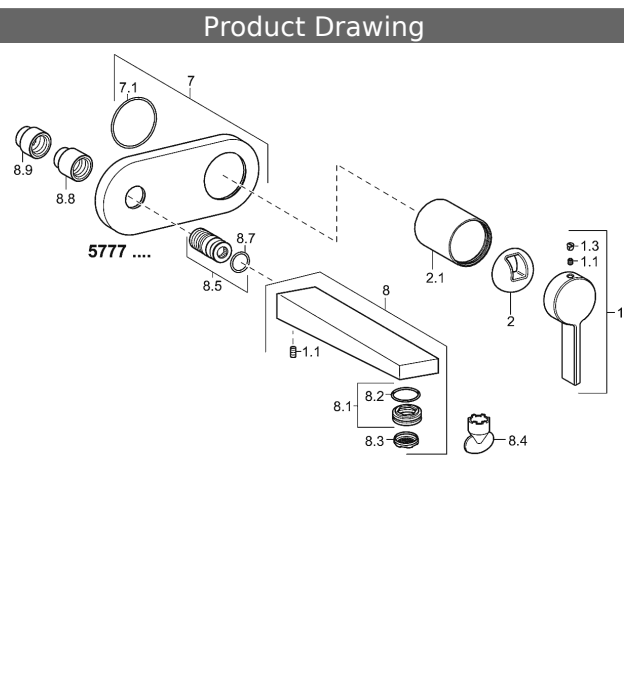

HANSALOFT
trim kit
wall-mounted single-lever basin mixer, DN 15
suitable for installation unit HANSAVARIO
 for concealed installation

Description

HANSALOFT
 trim kit
 wall-mounted single-lever basin mixer, DN 15
 suitable for installation unit HANSAVARIO
 for concealed installation

flow rate: 6 l/min, at 3 bar hydraulic pressure

- trim kit consisting of:
- spout
- CACHE® flow straightener with fitting wrench
- (-) improved limescale protection with the HONEYCOMB® structure
- (-) swivel
- operating lever (metal)
- sleeve and wall rosette

spout: fixed
 projection: 193 mm

Model	Item No.
chrome	57772103 

suitable for installation unit HANSAVARIO 5786 0100

For the complete unit please order separately trim kit
 and concealed base unit

mounting bracket for special attachment 59 913086

Product Image

Product Drawing

Product Drawing

Product Drawing

Related Products

Image:	Description:	Model / Item No.:
	<p>HANSAVARIO concealed installation unit, DN 15 (G 1/2) for 2-hole wall-mounted basin mixer</p>	<p>57860100</p>
	<p>HANSAVARIO mounting bracket</p> <p>suitable for installation unit HANSAVARIO 5786 0100 suitable for dry wall and front wall installation</p>	<p>stainless steel 59913086</p>