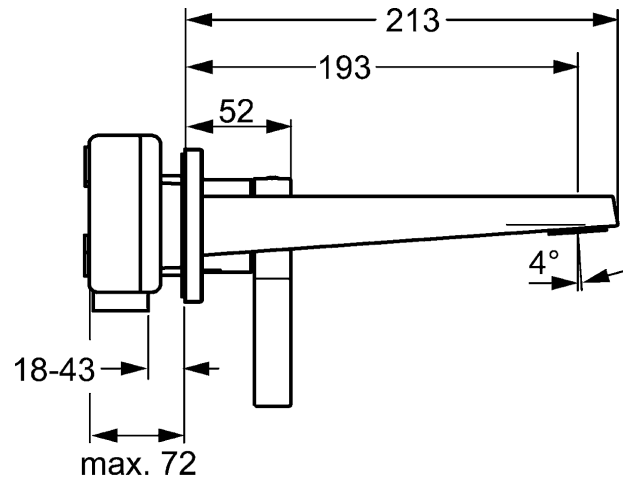

HANSALOFT
trim kit
wall-mounted single-lever basin mixer, DN 15
suitable for installation unit HANSAVARIO
 for concealed installation

Description

HANSALOFT
 trim kit
 wall-mounted single-lever basin mixer, DN 15
 suitable for installation unit HANSAVARIO
 for concealed installation

flow rate: 6 l/min, at 3 bar hydraulic pressure

- trim kit consisting of:
- spout
- CACHE® flow straightener with fitting wrench
- (-) improved limescale protection with the HONEYCOMB® structure
- (-) swivel
- operating lever (metal)
- sleeve and wall rosette

spout: fixed
 projection: 193 mm

Model	Item No.
chrome	57772103 

suitable for installation unit HANSAVARIO 5786 0100

For the complete unit please order separately trim kit
 and concealed base unit

mounting bracket for special attachment 59 913086

Product Image

Product Drawing

Product Drawing

Product Drawing

Related Products

Image:	Description:	Model / Item No.:
	HANSAVARIO concealed installation unit, DN 15 (G 1/2) for 2-hole wall-mounted basin mixer	57860100
	HANSAVARIO mounting bracket suitable for installation unit HANSAVARIO 5786 0100 suitable for dry wall and front wall installation	stainless steel 59913086