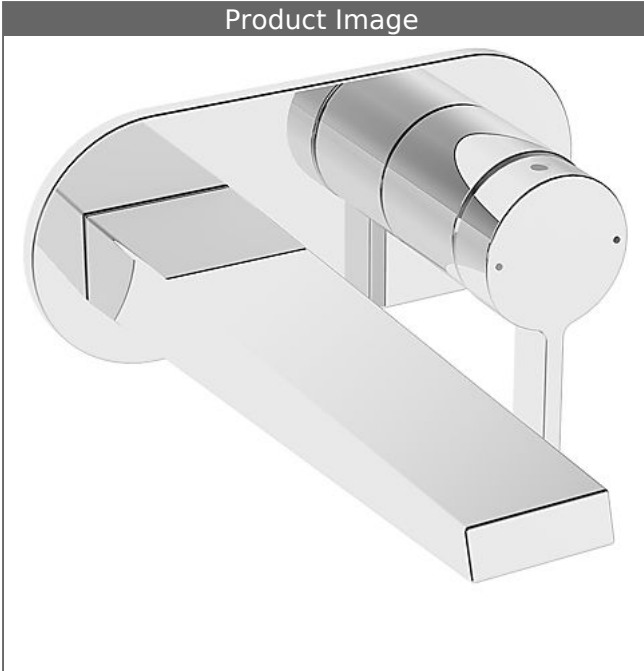

HANSALOFT
trim kit
wall-mounted single-lever basin mixer, DN 15
suitable for installation unit HANSAVARIO
 for concealed installation

Description

HANSALOFT
 trim kit
 wall-mounted single-lever basin mixer, DN 15
 suitable for installation unit HANSAVARIO
 for concealed installation

flow rate: 6 l/min, at 3 bar hydraulic pressure

- trim kit consisting of:
- spout
- CACHE® flow straightener with fitting wrench
- (-) improved limescale protection with the HONEYCOMB® structure
- (-) swivel
- operating lever (metal)
- sleeve and wall rosette

spout: fixed
 projection: 193 mm

Model	Item No.
chrome	57772103 

suitable for installation unit HANSAVARIO 5786 0100

For the complete unit please order separately trim kit
 and concealed base unit

mounting bracket for special attachment 59 913086

Product Image

Product Drawing

Product Drawing

Product Drawing

Related Products

Image:	Description:	Model / Item No.:
	HANSAVARIO concealed installation unit, DN 15 (G 1/2) for 2-hole wall-mounted basin mixer	57860100
	HANSAVARIO mounting bracket suitable for installation unit HANSAVARIO 5786 0100 suitable for dry wall and front wall installation	stainless steel 59913086