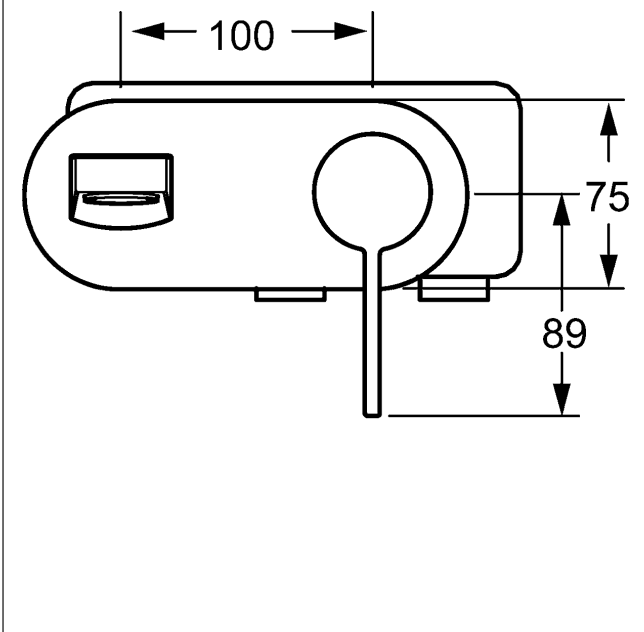

HANSALOFT
trim kit
wall-mounted single-lever basin mixer, DN 15
suitable for installation unit HANSAVARIO
 for concealed installation

Description

HANSALOFT
 trim kit
 wall-mounted single-lever basin mixer, DN 15
 suitable for installation unit HANSAVARIO
 for concealed installation

flow rate: 6 l/min, at 3 bar hydraulic pressure

- trim kit consisting of:
- spout
- CACHE® flow straightener with fitting wrench
- (-) improved limescale protection with the HONEYCOMB® structure
- (-) swivel
- operating lever (metal)
- sleeve and wall rosette

spout: fixed
 projection: 193 mm

Model	Item No.
chrome	57772103 

suitable for installation unit HANSAVARIO 5786 0100

For the complete unit please order separately trim kit
 and concealed base unit

mounting bracket for special attachment 59 913086

Product Image

Product Drawing

Product Drawing

Product Drawing

Related Products

Image:	Description:	Model / Item No.:
	<p>HANSAVARIO concealed installation unit, DN 15 (G 1/2) for 2-hole wall-mounted basin mixer</p>	<p>57860100</p>
	<p>HANSAVARIO mounting bracket</p> <p>suitable for installation unit HANSAVARIO 5786 0100 suitable for dry wall and front wall installation</p>	<p>stainless steel 59913086</p>