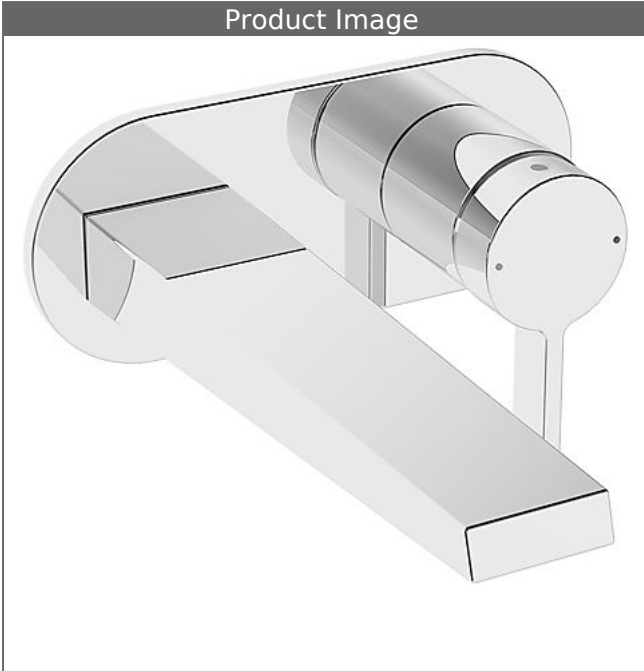

HANSALOFT
trim kit
wall-mounted single-lever basin mixer, DN 15
suitable for installation unit HANSAVARIO
 for concealed installation

Description

HANSALOFT
 trim kit
 wall-mounted single-lever basin mixer, DN 15
 suitable for installation unit HANSAVARIO
 for concealed installation

flow rate: 6 l/min, at 3 bar hydraulic pressure

- trim kit consisting of:
- spout
- CACHE® flow straightener with fitting wrench
- (-) improved limescale protection with the HONEYCOMB® structure
- (-) swivel
- operating lever (metal)
- sleeve and wall rosette

spout: fixed
 projection: 193 mm

Model	Item No.
chrome	57772103 

suitable for installation unit HANSAVARIO 5786 0100

For the complete unit please order separately trim kit
 and concealed base unit

mounting bracket for special attachment 59 913086

Product Image

Product Drawing

Product Drawing

Product Drawing

Related Products

Image:	Description:	Model / Item No.:
	<p>HANSAVARIO concealed installation unit, DN 15 (G 1/2) for 2-hole wall-mounted basin mixer</p>	<p>57860100</p>
	<p>HANSAVARIO mounting bracket</p> <p>suitable for installation unit HANSAVARIO 5786 0100 suitable for dry wall and front wall installation</p>	<p>stainless steel 59913086</p>