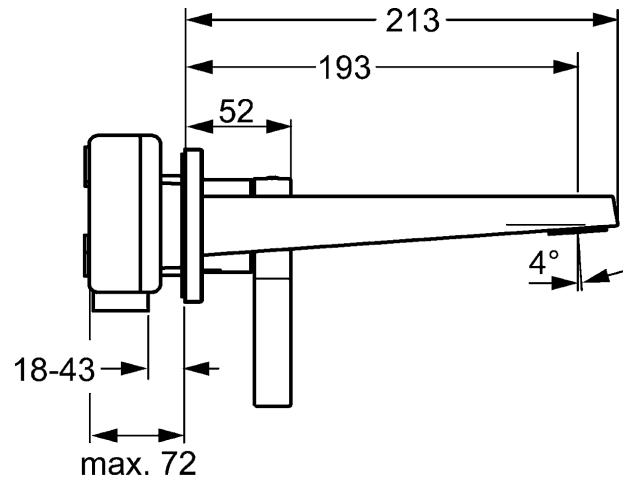

HANSALOFT
trim kit
wall-mounted single-lever basin mixer, DN 15
suitable for installation unit HANSAVARIO
 for concealed installation

Description

HANSALOFT
 trim kit
 wall-mounted single-lever basin mixer, DN 15
 suitable for installation unit HANSAVARIO
 for concealed installation

flow rate: 6 l/min, at 3 bar hydraulic pressure

- trim kit consisting of:
- spout
- CACHE® flow straightener with fitting wrench
- (-) improved limescale protection with the HONEYCOMB® structure
- (-) swivel
- operating lever (metal)
- sleeve and wall rosette

spout: fixed
 projection: 193 mm

Model	Item No.
chrome	57772103 

suitable for installation unit HANSAVARIO 5786 0100

For the complete unit please order separately trim kit
 and concealed base unit

mounting bracket for special attachment 59 913086

Product Image

Product Drawing

Product Drawing

Product Drawing

Related Products

Image:	Description:	Model / Item No.:
	<p>HANSAVARIO concealed installation unit, DN 15 (G 1/2) for 2-hole wall-mounted basin mixer</p>	<p>57860100</p>
	<p>HANSAVARIO mounting bracket</p> <p>suitable for installation unit HANSAVARIO 5786 0100 suitable for dry wall and front wall installation</p>	<p>stainless steel 59913086</p>