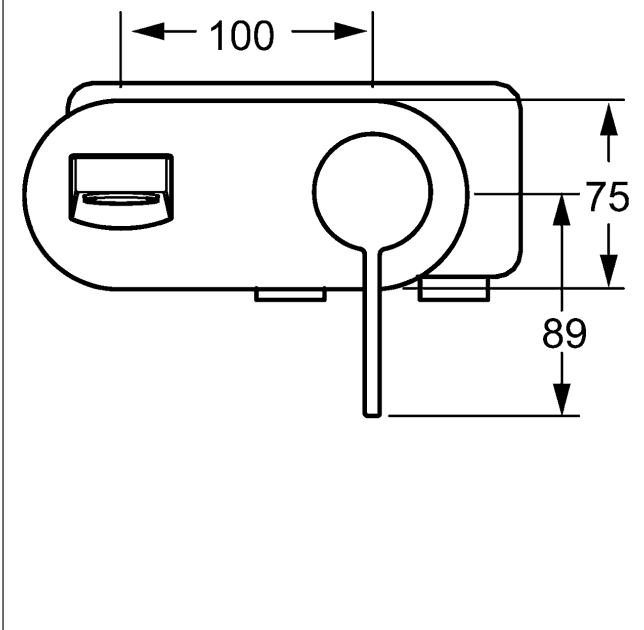

HANSALOFT
trim kit
wall-mounted single-lever basin mixer, DN 15
suitable for installation unit HANSAVARIO
 for concealed installation

Description

HANSALOFT
 trim kit
 wall-mounted single-lever basin mixer, DN 15
 suitable for installation unit HANSAVARIO
 for concealed installation

flow rate: 6 l/min, at 3 bar hydraulic pressure

- trim kit consisting of:
- spout
- CACHE® flow straightener with fitting wrench
- (-) improved limescale protection with the HONEYCOMB® structure
- (-) swivel
- operating lever (metal)
- sleeve and wall rosette

spout: fixed
 projection: 193 mm

Model	Item No.
chrome	57772103 

suitable for installation unit HANSAVARIO 5786 0100

For the complete unit please order separately trim kit
 and concealed base unit

mounting bracket for special attachment 59 913086

Product Image

Product Drawing

Product Drawing

Product Drawing

Related Products

Image:	Description:	Model / Item No.:
	<p>HANSAVARIO concealed installation unit, DN 15 (G 1/2) for 2-hole wall-mounted basin mixer</p>	<p>57860100</p>
	<p>HANSAVARIO mounting bracket</p> <p>suitable for installation unit HANSAVARIO 5786 0100 suitable for dry wall and front wall installation</p>	<p>stainless steel 59913086</p>