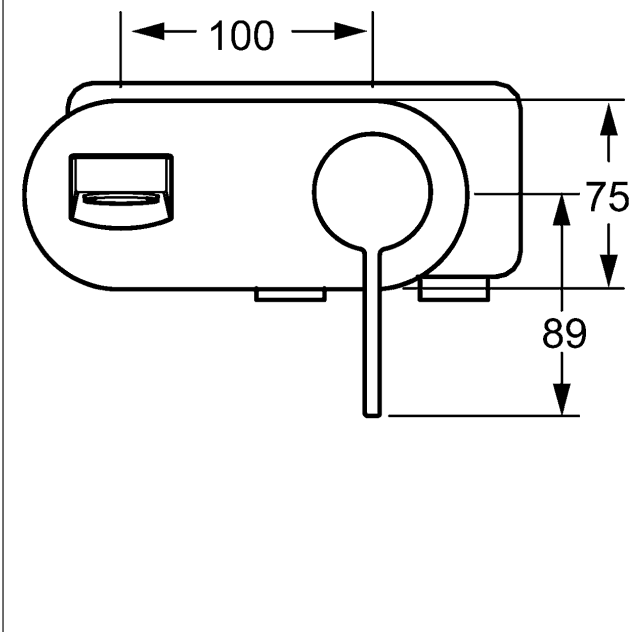

Product Drawing