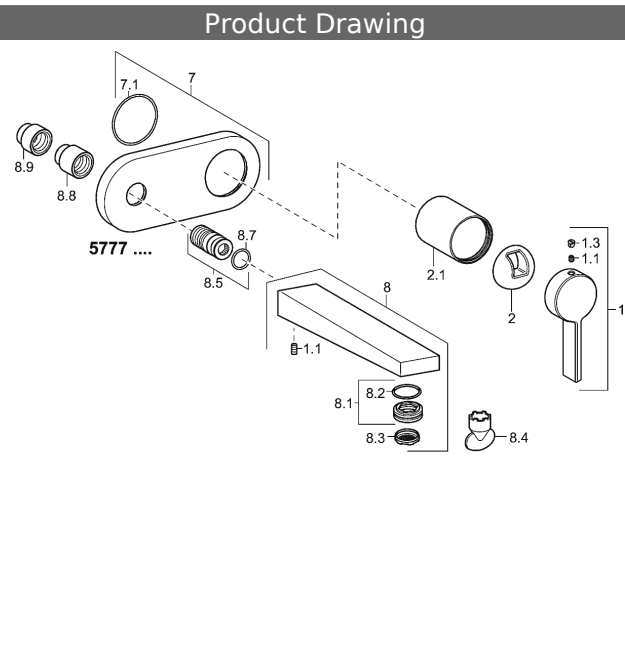

flow rate: 6 l/min, at 3 bar hydraulic pressure

- trim kit consisting of:
- spout
- CACHE® flow straightener with fitting wrench
- (-) improved limescale protection with the HONEYCOMB® structure
- (-) swivel
- operating lever (metal)
- sleeve and wall rosette

spout: fixed
 projection: 193 mm

Model	Item No.
chrome	57772103 

suitable for installation unit HANSAVARIO 5786 0100

For the complete unit please order separately trim kit
 and concealed base unit

mounting bracket for special attachment 59 913086

Product Image

Product Drawing

Product Drawing

Product Drawing

Related Products

Image:	Description:	Model / Item No.:
	<p>HANSAVARIO concealed installation unit, DN 15 (G 1/2) for 2-hole wall-mounted basin mixer</p>	<p>57860100</p>
	<p>HANSAVARIO mounting bracket</p> <p>suitable for installation unit HANSAVARIO 5786 0100 suitable for dry wall and front wall installation</p>	<p>stainless steel 59913086</p>