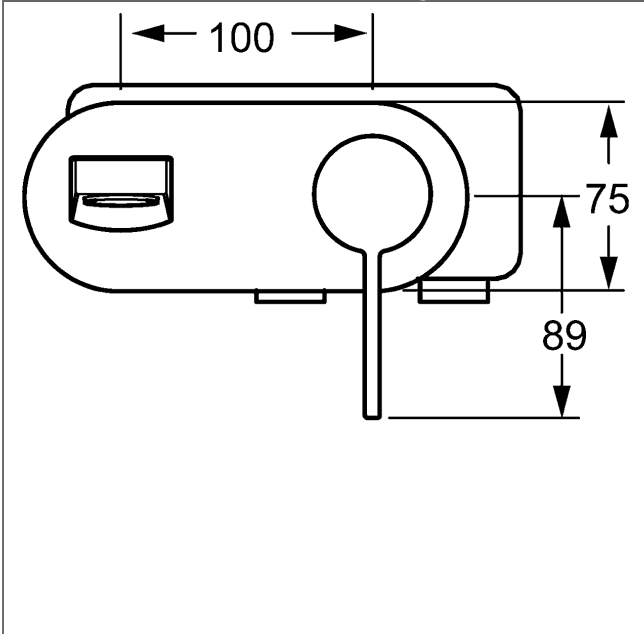

HANSALOFT
trim kit
wall-mounted single-lever basin mixer, DN 15
suitable for installation unit HANSAVARIO
 for concealed installation

Description

HANSALOFT
 trim kit
 wall-mounted single-lever basin mixer, DN 15
 suitable for installation unit HANSAVARIO
 for concealed installation

flow rate: 6 l/min, at 3 bar hydraulic pressure

- trim kit consisting of:
- spout
- CACHE® flow straightener with fitting wrench
- (-) improved limescale protection with the HONEYCOMB® structure
- (-) swivel
- operating lever (metal)
- sleeve and wall rosette

spout: fixed
 projection: 193 mm

Model	Item No.
chrome	57772103 

suitable for installation unit HANSAVARIO 5786 0100

For the complete unit please order separately trim kit
 and concealed base unit

mounting bracket for special attachment 59 913086

Product Image

Product Drawing

Product Drawing

Product Drawing

Related Products

Image:	Description:	Model / Item No.:
	HANSAVARIO concealed installation unit, DN 15 (G 1/2) for 2-hole wall-mounted basin mixer	57860100
	HANSAVARIO mounting bracket suitable for installation unit HANSAVARIO 5786 0100 suitable for dry wall and front wall installation	stainless steel 59913086